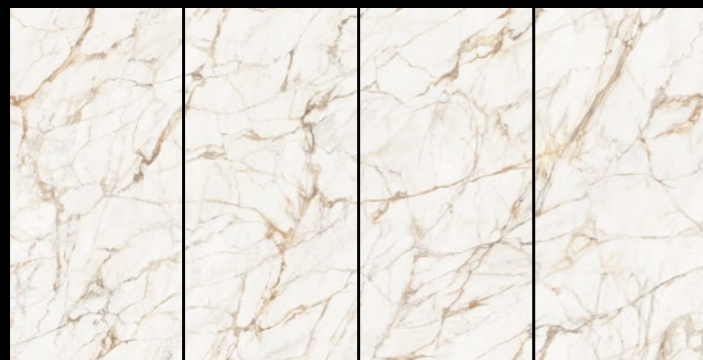

CALACATTA GOLD

PATTERN VERSATILITY 120x250 cm
VERSATILIDAD DE GRÁFICAS · VERSATILITÉ GRAPHIQUE