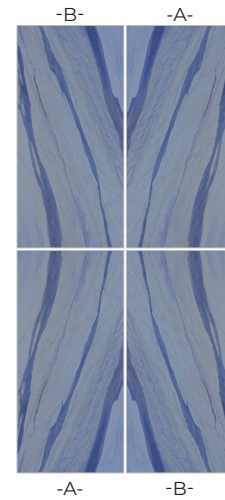

Bookmatch Macauba Blue