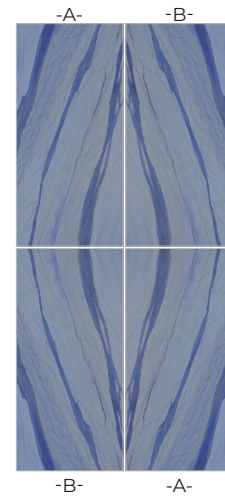

Bookmatch Macauba Blue