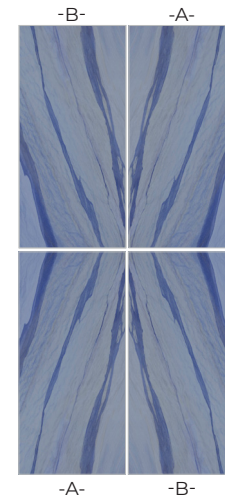

Bookmatch Macauba Blue