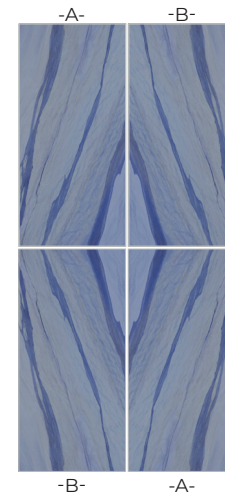

Bookmatch Macauba Blue