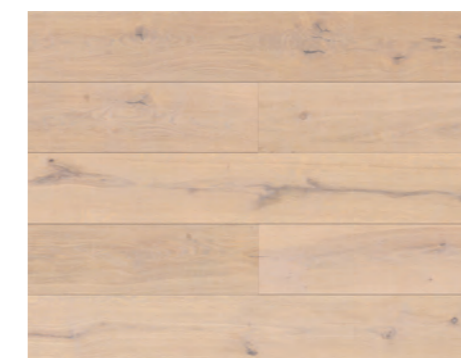

Lampione 1L Natural
19,2cm x 200cm x 1,5cm
7 9/16" x 78 3/4" x 19/32"
100244866
G-278

Lampione 1L Pure
19,2cm x 200cm x 1,5cm
7 9/16" x 78 3/4" x 19/32"
100244890
G-278