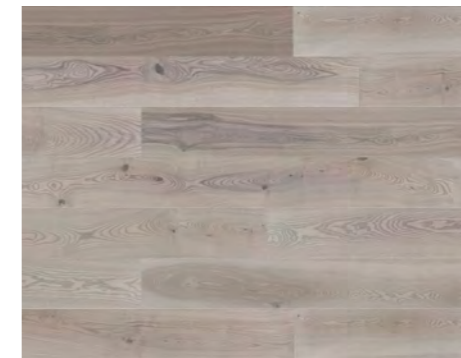

Lutier 1L Coffee
18cm x 220cm x 1,4cm
7 3/32" x 86 5/8" x 9/16"
100272979
G-235

Lutier 1L Grey
18cm x 220cm x 1,4cm
7 3/32" x 86 5/8" x 9/16"
100272991
G-235