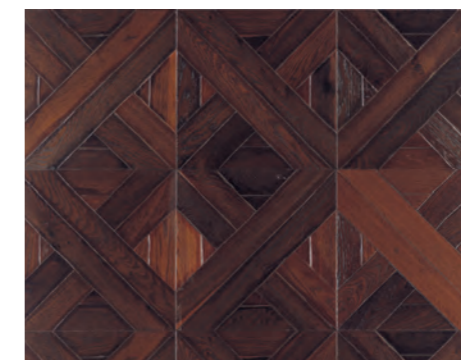

Classic Ebanó Luxor
39cm x 39cm x 1,3cm
15 11/32" x 15 11/32" x 1/2"
100246630
G-283