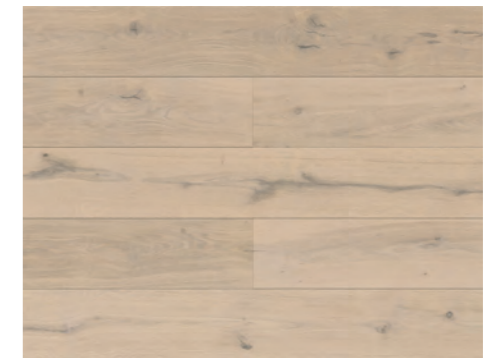

Lampione 1L Ash
19,2cm x 200cm x 1,5cm
7 9/16" x 78 3/4" x 19/32"
100244882
G-278

Lampione 1L Coffee
19,2cm x 200cm x 1,5cm
7 9/16" x 78 3/4" x 19/32"
100244809
G-278

Lampione 1L Dark
19,2cm x 200cm x 1,5cm
7 9/16" x 78 3/4" x 19/32"
100244865
G-278