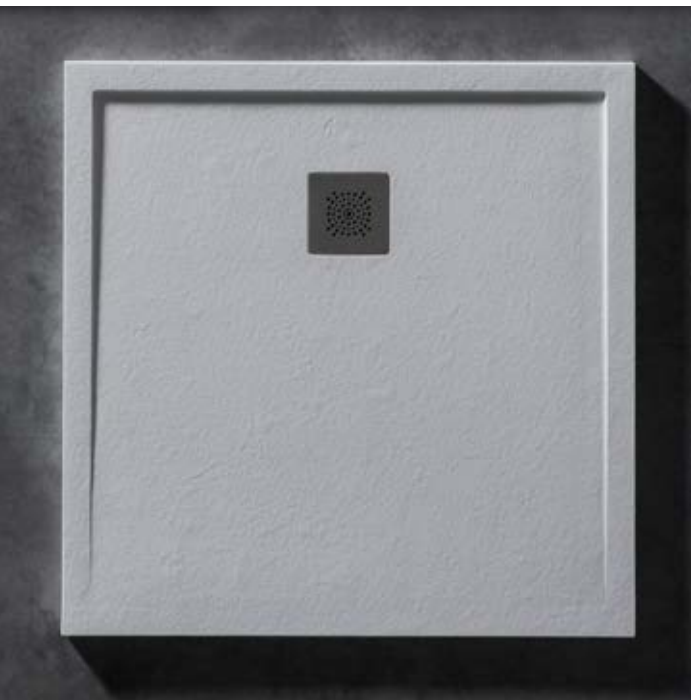

· LIGHT STONE SERIES ·

FRAME

An elegant and highly functional design, with efficient evacuation of the water in the tray. With subtle design grid in stainless steel and frame around the tray.

Un diseño elegante y altamente funcional, permitiendo una eficaz evacuación del agua en el plato. Con rejilla central de sutil diseño en acero inoxidable y marco alrededor del plato.

SIZES AND FINISHES TAMAÑOS Y ACABADOS

80 x	90 x	100 x
100 cm	100 cm	100 cm
120 cm	120 cm	120 cm
140 cm	140 cm	140 cm
160 cm	160 cm	160 cm
180 cm	180 cm	180 cm

- White
  Blanco
- Black
  Negro
- Gray
  Gris