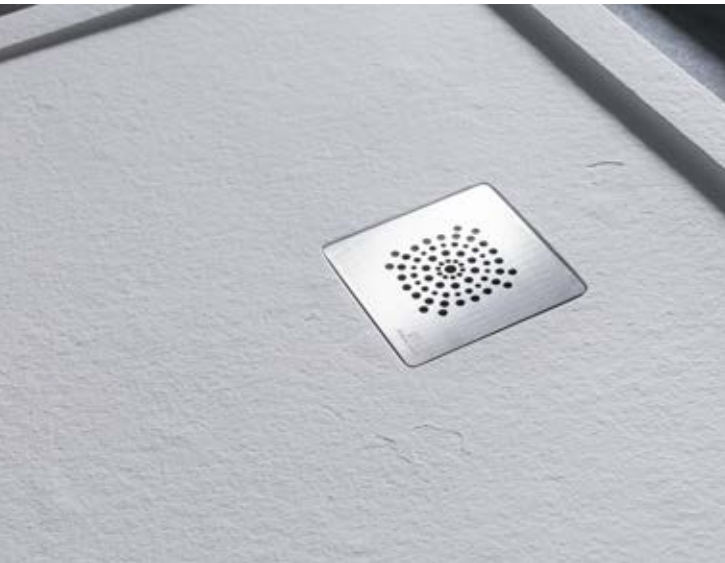

· LIGHT STONE SERIES ·

FEATURES CARACTERÍSTICAS

Super Thin
Super ligero

Soft touch
Agradable al tacto

Fixable
Reparable

Anti-slip
Antideslizante

Chemistry resistance
Resistencia química

EASY
Easy installation
Fácil instalación

High hardness
Alta dureza

Hygienic & Antibacterial
Higiénico y antibacterias

Easy clean
Fácil limpieza

Thermal resistance
Resistencia térmica