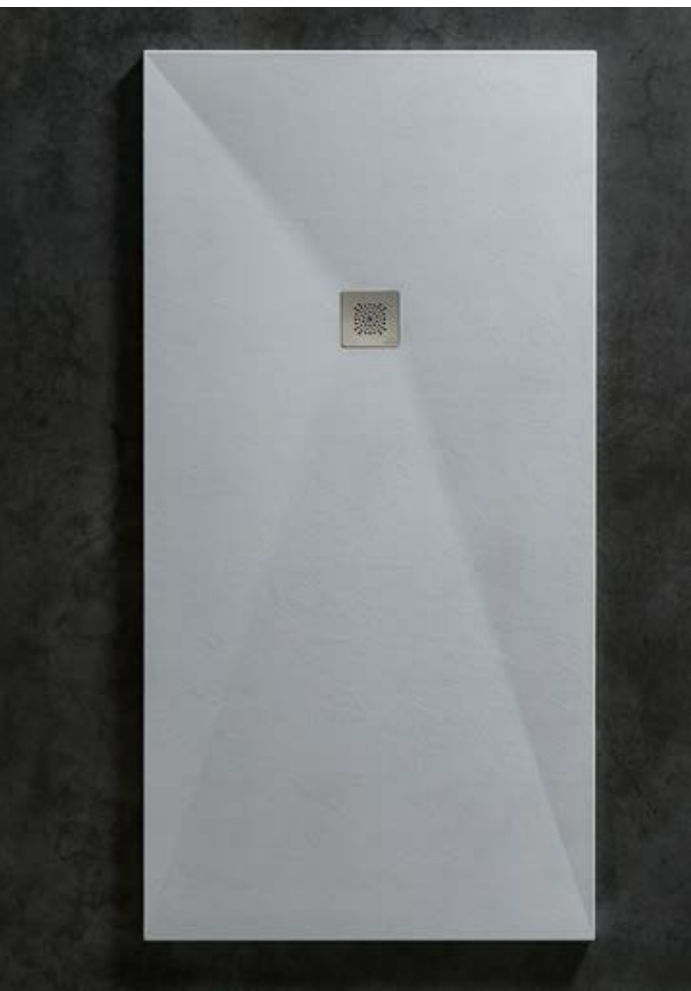

· MINERAL STONE PLUS SERIES ·

CONCRETE

SIZES AND FINISHES TAMAÑOS Y ACABADOS

70 x	80 x	90 x	100 x	120 x
100 cm	80 cm	100 cm	100 cm	120 cm
120 cm	100 cm	120 cm	120 cm	140 cm
140 cm	120 cm	140 cm	140 cm	160 cm
160 cm	140 cm	160 cm	160 cm	180 cm
180 cm	150 cm	180 cm	180 cm	200 cm
200 cm	160 cm	200 cm	200 cm	
	180 cm			
	200 cm			

Gray
Gris

Capuccino
Capuchino

White
Blanco

* Measures are not definitive.
Las medidas no son definitivas.