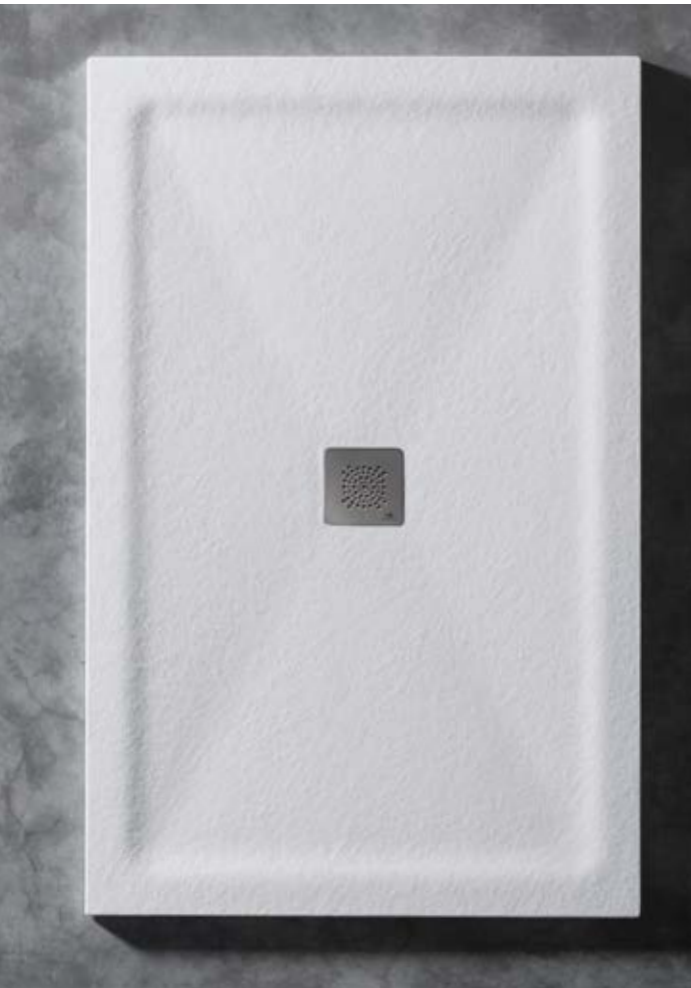

· MINERAL STONE SERIES ·

LEI

SIZES AND FINISHES
TAMAÑOS Y ACABADOS

80 x	90 x
100 cm	100 cm
120 cm	120 cm
140 cm	140 cm
160 cm	160 cm
180 cm	180 cm
200 cm	200 cm

○ White
Blanco

● Black
Negro

● Gray
Gris

▨ Finished
design