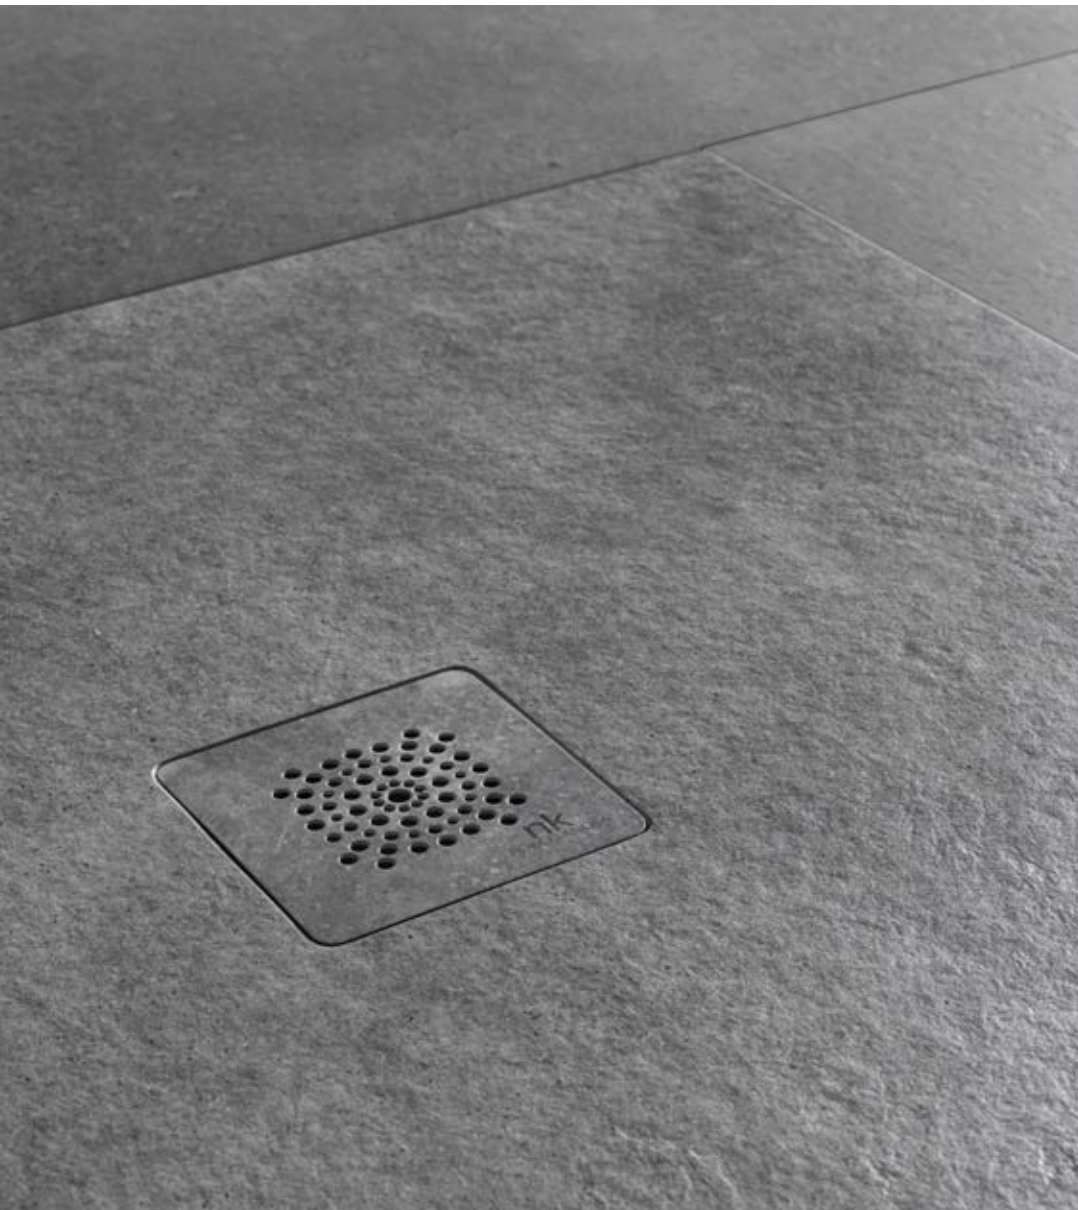

80 x	90 x
100 cm	100 cm
120 cm	120 cm
140 cm	140 cm
160 cm	160 cm
180 cm	180 cm
200 cm	200 cm

○ White
Blanco

● Black
Negro

● Gray
Gris

▨ Finished
design

· MINERAL STONE SERIES ·

Finished Design

Thanks to our "Finished Design" technology it is now possible to reproduce the ceramic surfaces of Porcelanosa and Venís in our shower trays. A perfect association in which we preserve all the advantages of our Mineral Stone series and add the elegance of Porcelanosa Group finishes.