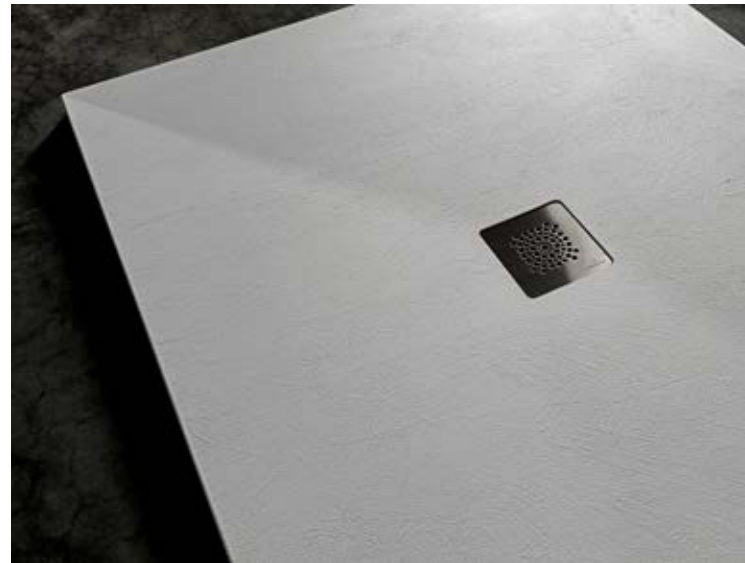

· MINERAL STONE PLUS SERIES ·

FEATURES CARACTERÍSTICAS

Tailored shower trays
Platos a medida

Anti-slip
Antideslizante

High hardness
Alta dureza

Anti-slip
Antideslizante

Hygienic & Antibacterial
Higiénico y antibacterias

Thermal resistance
Resistencia térmica

High Definition
Alta definición

Soft touch
Agradable al tacto

Easy clean
Fácil limpieza

Fixable
Reparable

Easy clean
Fácil limpieza

Chemistry resistance
Resistencia química

CONCRETE