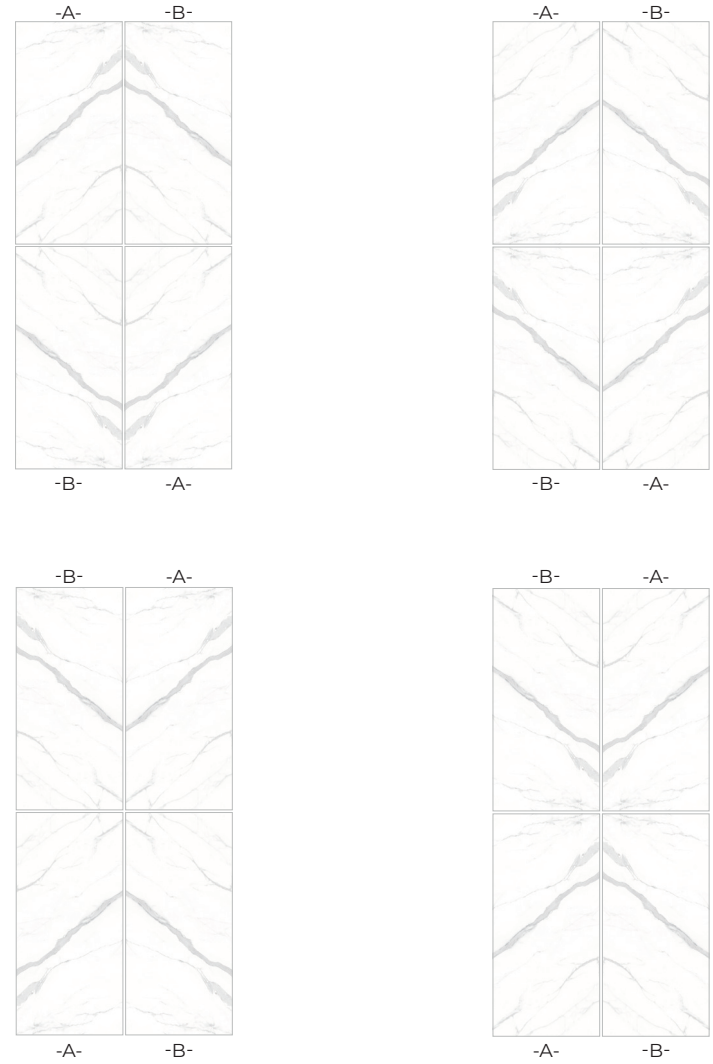

Bookmatch Paonazzo Biondo

Bookmatch Aria White