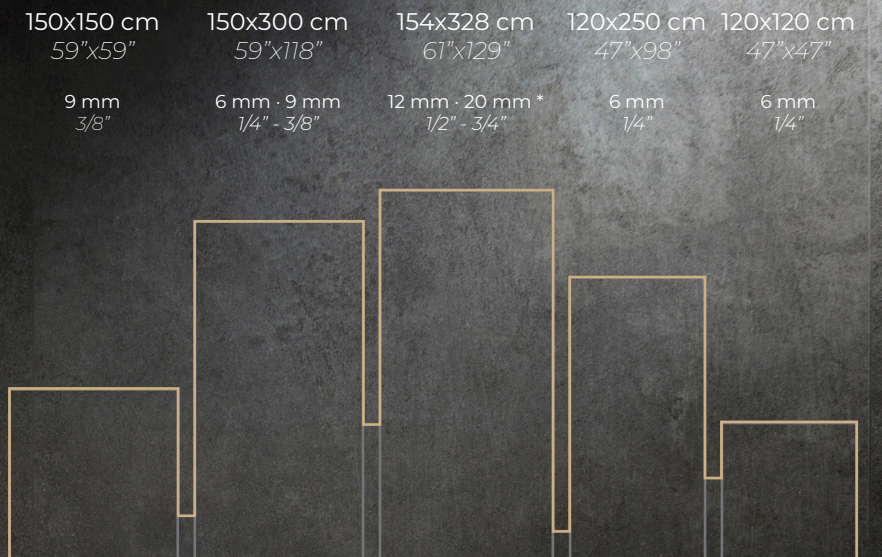

Sizes and thicknesses

Nature | Polished | Silk

*Available in Aria White, Glem White, Liem Dark, Moon White.