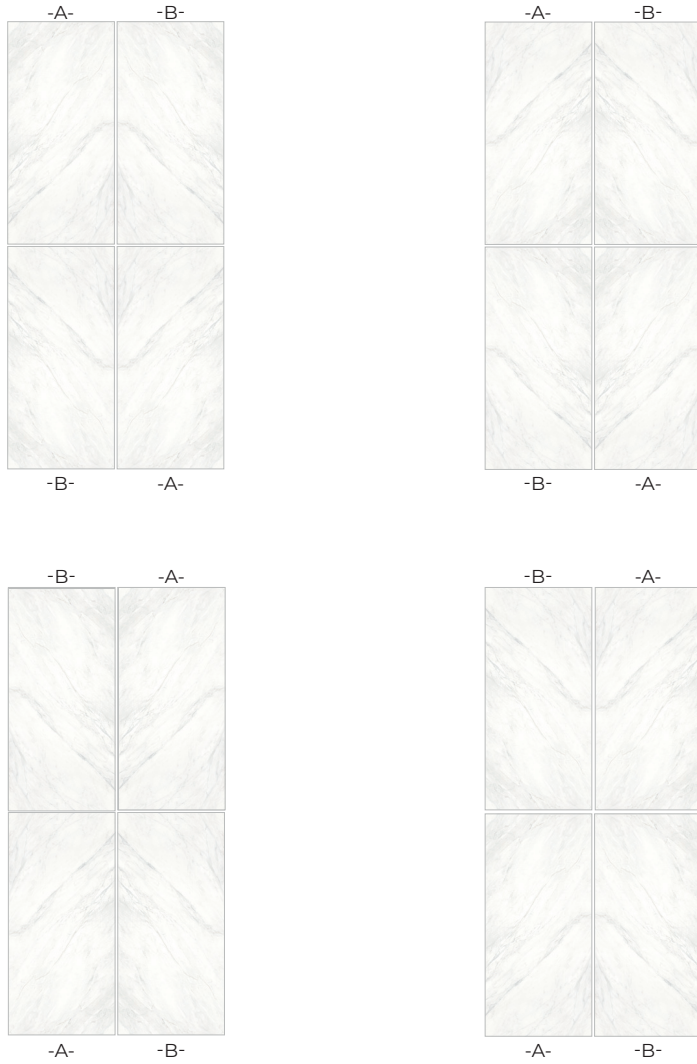

Bookmatch Macauba Blue

Continuous pattern

Bookmatch Glem White