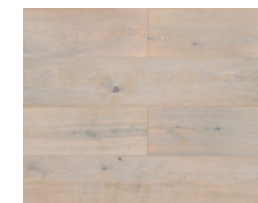

1L White
24x220x1,35cm
9 29/64" x 86 39/64x 17/32"
100238242 - L165004318
G-260

*Check the special pieces in our App catalog
Consultar piezas especiales en nuestro catálogo App
Découvrez les pièces spéciales dans notre catalogue App*

Different shades with one sturdy surface and full of vitality. Oak wood with brushed and descaled finish on its surface that strengthens the natural appearance of wood. Large format that reaches the 245x24x1,9 cm that incorporates in its thickness a noble layer of 3.5 mm.

Diferentes tonalidades con una superficie robusta y llena de vitalidad. Madera de roble con acabado cepillado y decapado en su superficie que fortalece el aspecto natural de la madera. Gran formato que llega a los 245x24x1,9cm que incorpora en su espesor una capa noble de 3,5 mm.

Différentes tonalités avec une seule surface robuste et pleine de vitalité. Bois de chêne avec finition brossée et décapée en surface, ce qui renforce l'aspect naturel du bois. Grand format qui atteint les 245X24x24x1,9 cm qui incorpore dans son épaisseur une couche noble de 3,5 mm.