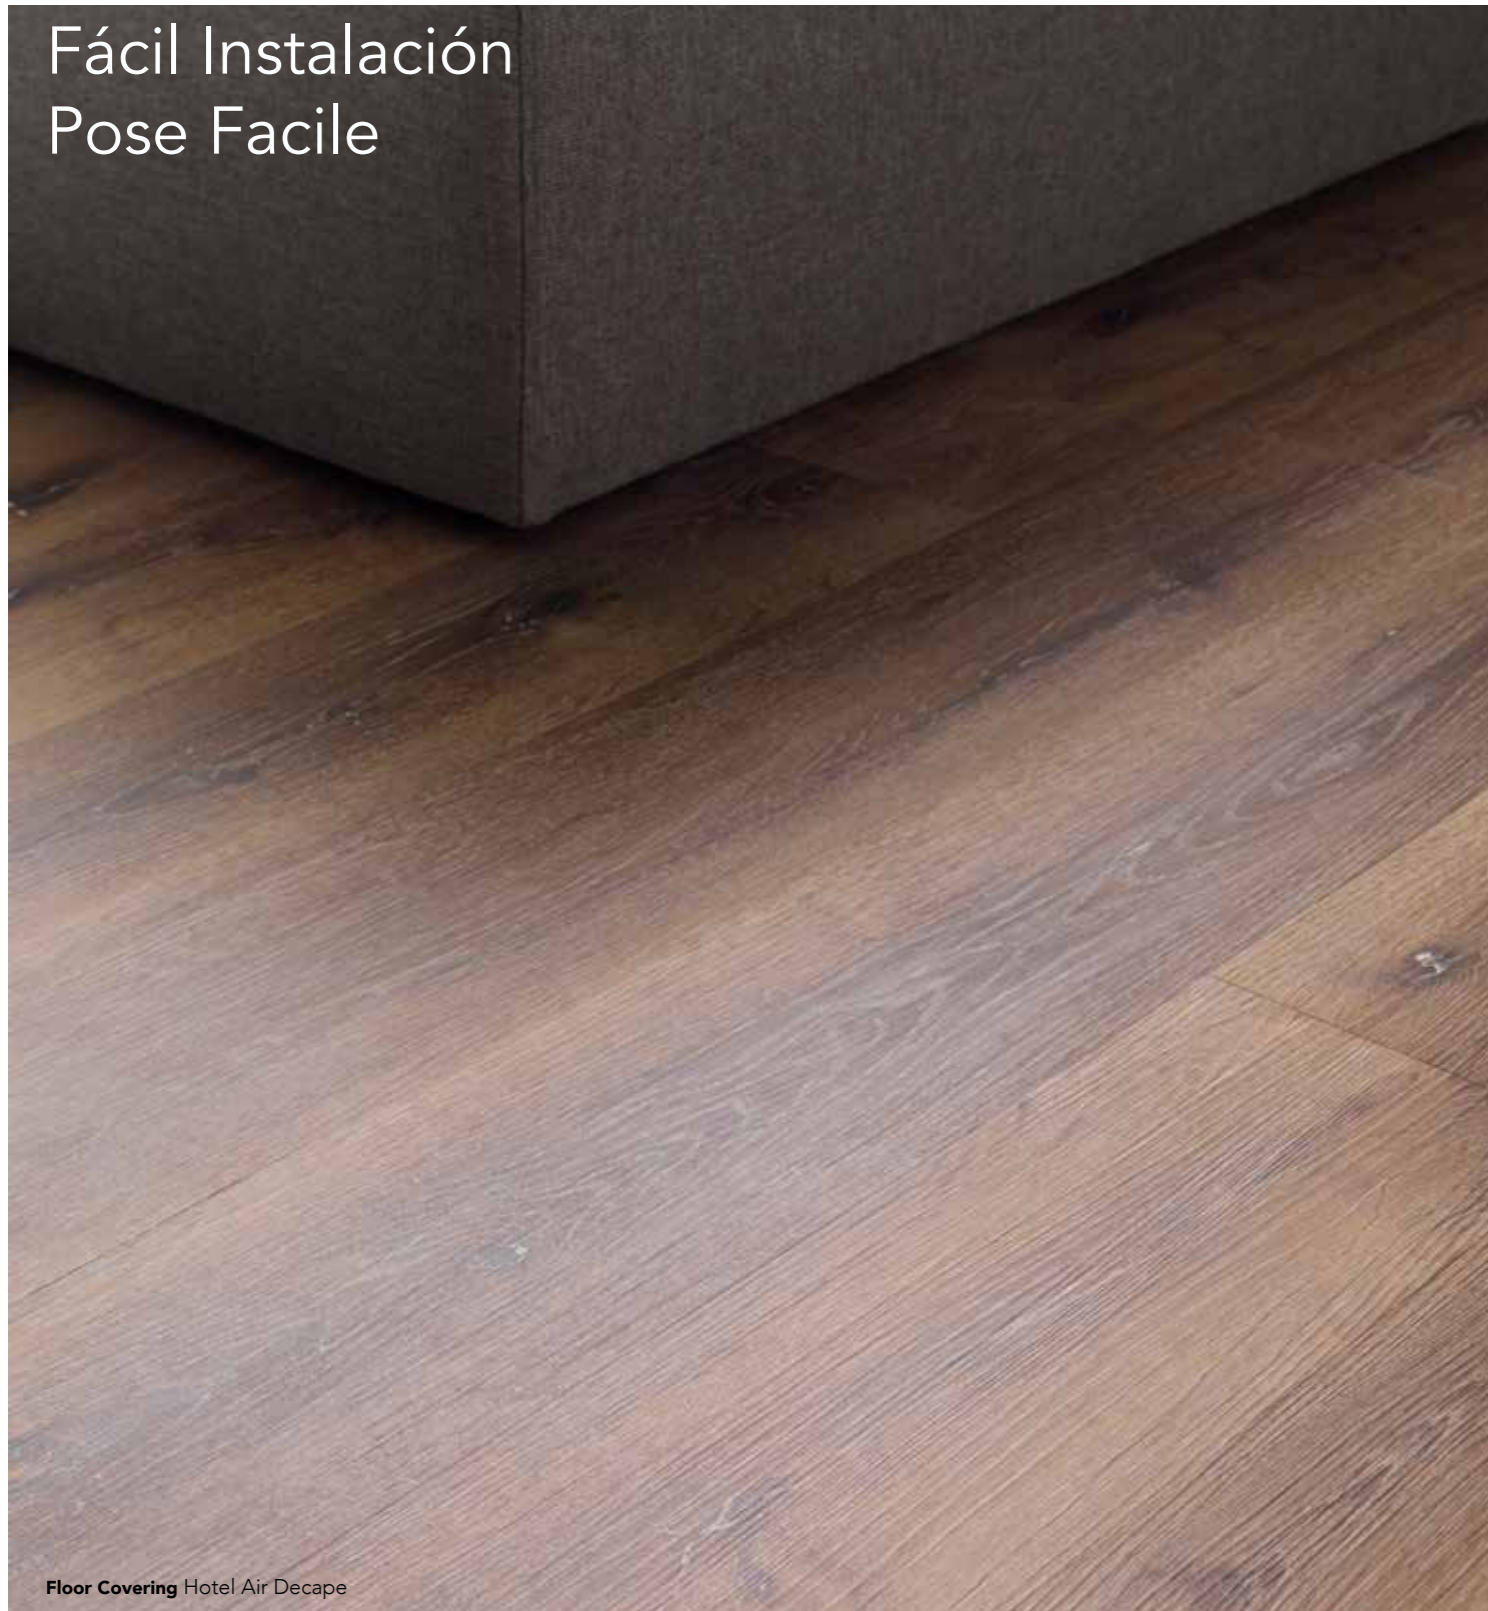

THE PERFECT CHOICE

La Elección Perfecta
Le Choix Idéal

Floor Covering Empire Light Grey

EASY INSTALLATION

Fácil Instalación
Pose Facile

Floor Covering Hotel Air Decape

This product has two simple ways for installing: floating, thanks to the Lock system for some lines, and glued for others. The first one lets us fit the pieces together, eliminating the gaps between different pieces of the material. The pressure exerted between the pieces thanks to this installation method strengthens the joint and prevents the material from being installed incorrectly. On the other hand, the second method, gluing, consists in applying the bonding product on the floor and installing the Linkfloor over it afterward. This gluing method is used for installing the rolls and Art Deco. We would like to point out that before carrying out these simple installations, it is necessary to read the installation instructions and to ensure that the surface is flat as well as clean, dry, and free from moisture.