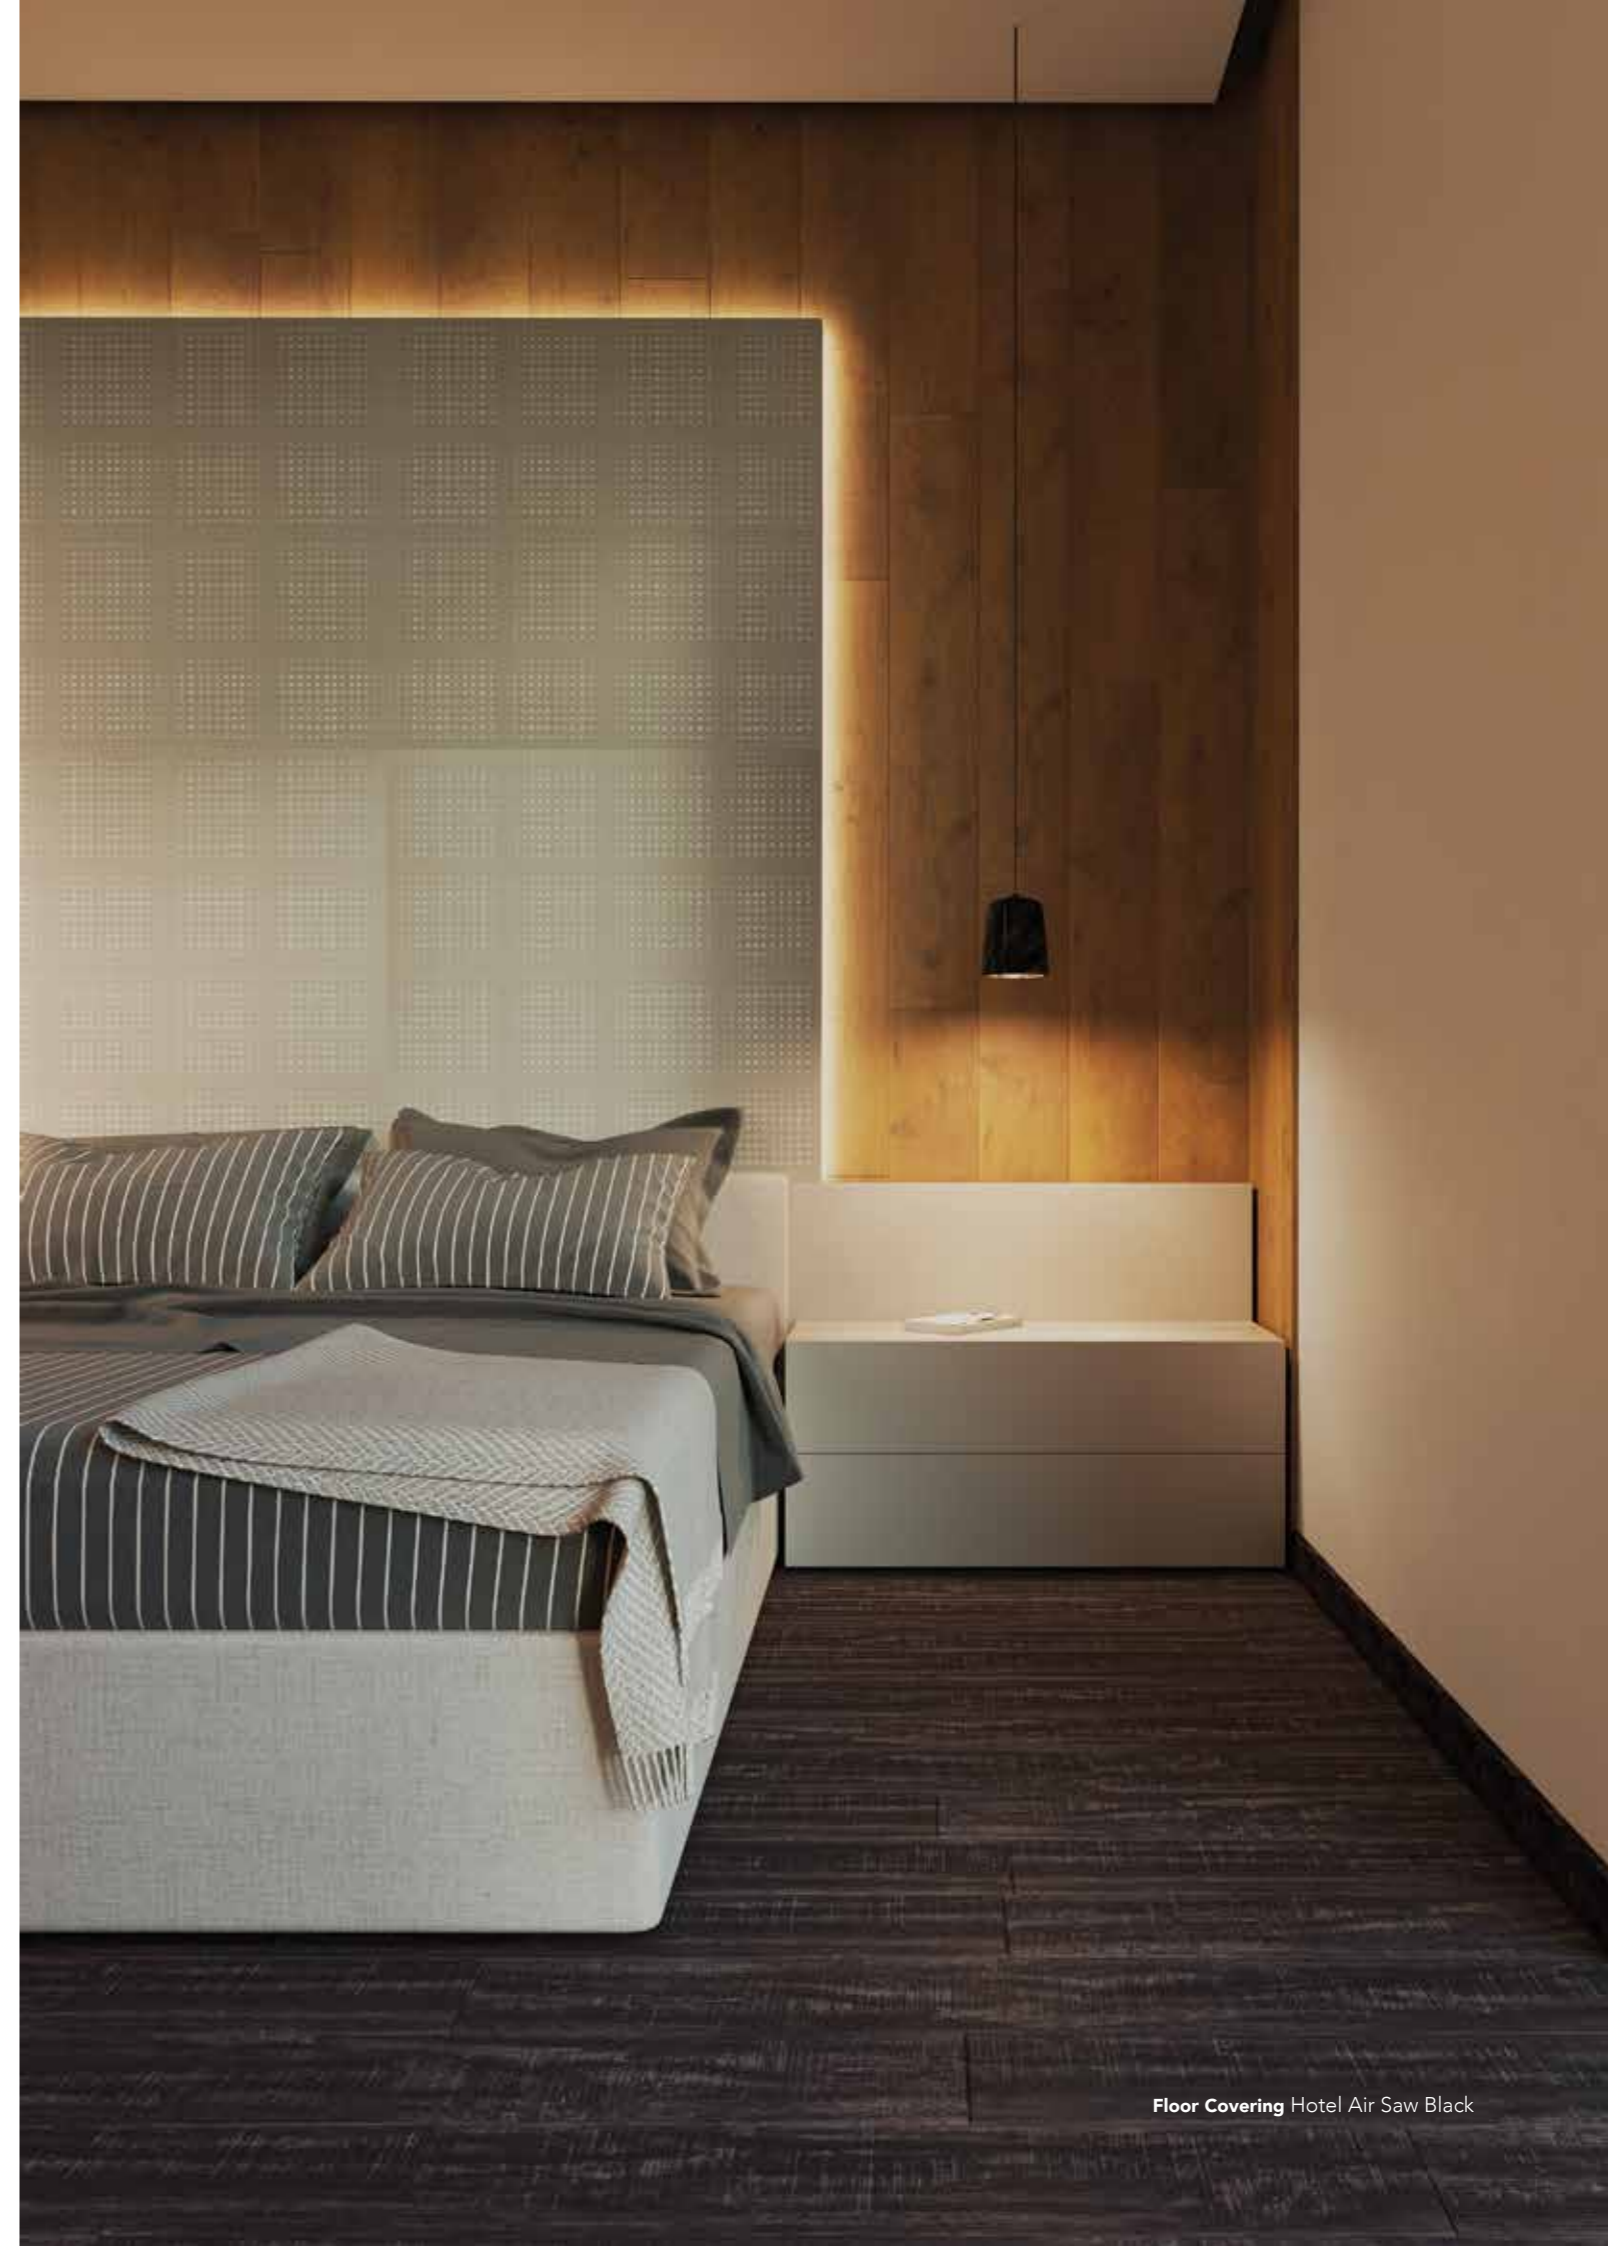

HOTEL AIR Collection

Check the special pieces in our App catalog
Consultar piezas especiales en nuestro catálogo App
Découvrez les pièces spéciales dans notre catalogue App

Floor Covering Hotel Air Saw Black