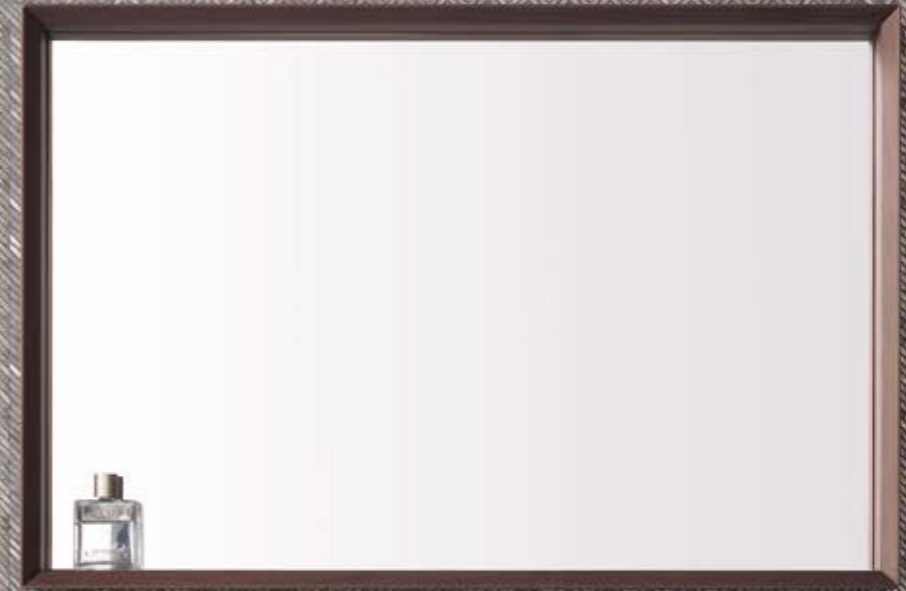

KARON
BATHROOM COLLECTION

Finishes:

Lac
PORCELANOSA Grupo

Complements Conjunto Karon Circle Persian White Nogal Intense, Tower Mirror