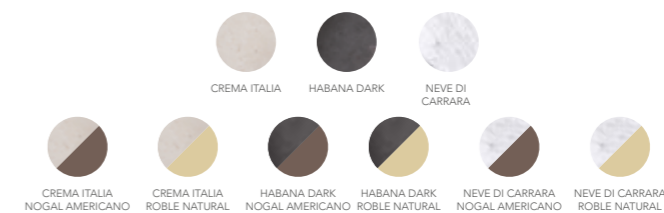

L'ac
PORCELANOSA Grupo

BALDA

designed by Jorge Herrera

Finishes: