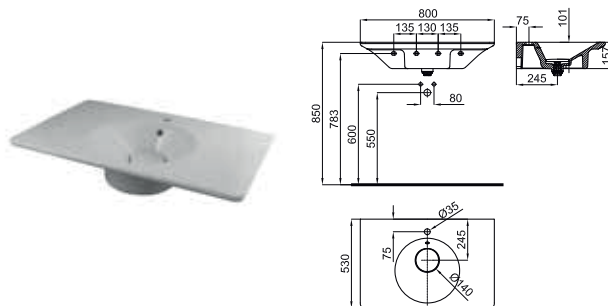

60 cm. wall hung basin with overflow, clicker waste with ceramic cover and fixing kit 100041225 - N421040000 included.
Lavabo suspendu 60 avec trop plein et couvercle céramique type clicker. Inclus fixations 100041225 - N421040000