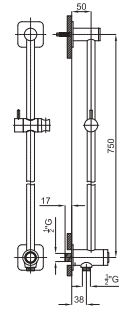

EX	NEW	100243839 N155416553	● chrome chromé	NS 2.0	205,00 €

Shower rail with bracket, outlet elbow and Touch&feel button to open/close the water supply. The flow rate at 3 bar is 14 l/min. Hose and hand shower not included.

Barre de douche et prise d'eau. Bouton incorporé avec système TOUCH&FEEL pour contrôler les sorties d'eau. Le flux à 3 bars de pression est de 14 l/min. Flexible et douchette non inclus.