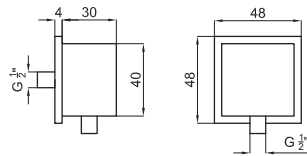

EX	100039030 N186490001	chrome chromé	KG 0.4	119,00 €
HOJ	100213229 N807993289	black noir	KG 0.4	126,00 €

SQUARE - Shower outlet elbow
SQUARE - Prise d'eau murale