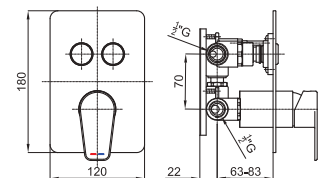

PROJECT LINE

EX	< 2 >	NEW	100243848 N155416558	chrome chrome	3.2	583,00 €
< 2 >	60	NEW	100271995 N155416652	black noir	3.2	740,00 €

Thermostatic concealed bath/shower mixer with 2 outlets. Thermostatic cartridge. Connections 1/2". Trim kit and Project Line body included. The flow rate at 3 bar is 21 l/min for both outlets. Possibility to combine functions simultaneously. Trims for hand shower and rain buttons installed. It incorporates additionally a cascade trim button interchangeable. It can be combined with 100243874 y 100243839 opening the additional outlet at the bottom.

Mitigeur thermostatique encastré bain/douche à 2 sorties. Cartouche thermostatique avec élément en céramique intégré. Connexions d'entrées et de sorties en 1/2". Inclus corps interne type PROJECT LINE et partie externe. Le flux à 3 bars de pression est de 21 l/min pour chaque sorties. Les boutons inclus de série sont la douchette et la pluie. Interchangeabilité d'un bouton par une cascade. Possibilité de combiner avec 100243874 et 100243839 en ouvrant la sortie inférieure.

EX	< 2 >	NEW	100243819 N155416556	chrome chrome	3.3	439,00 €
< 2 >	60	NEW	100272013 N155416654	black noir	3.3	555,00 €

Single lever concealed bath/shower mixer with 2 outlets. Ø40 mm ceramic cartridge. Connections 1/2". Trim kit and Project Line body included. The flow rate at 3 bar is 19,8 l/min for both outlets. Possibility to combine functions simultaneously. Trims for hand shower and rain buttons installed. It incorporates additionally a cascade trim button interchangeable.

Mitigeur encastré bain/douche à 2 sorties. Cartouche céramique de 40mm. Connexions d'entrées et de sorties en 1/2". Inclus corps interne type PROJECT LINE et partie externe. Le flux à 3 bars de pression est de 19,8 l/min pour chaque sorties. Possibilité de combiner les fonctions simultanément. Les boutons inclus de série sont la douchette et la pluie. Interchangeabilité d'un bouton par une cascade.