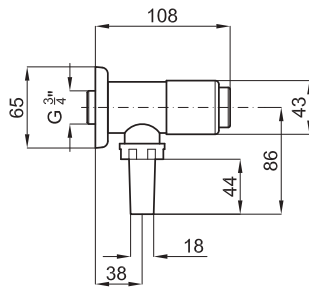

ACCESSORIES - ACCESSOIRES

1