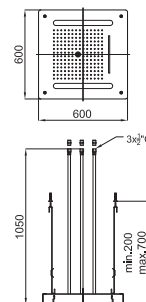

100165569
N199999311

mirror
miroir

2.278,00 €

LOUNGE 60cm concealed ceiling shower head. Shower modes: rain shower, waterfall and laminar spray. Additional function: chromotherapy. Remote control for chromotherapy included. IP67 protection. 220V power supply. Shower valve not included. A 3 exit shower valve with minimum flowrate of 21l/min for waterfall function and 16l/min for rain and laminar spray function is required.

Ciel de pluie encastré au plafond 60cm. Fonctions pluie, cascade, jet central et chromothérapie. Inclus télécommande pour le contrôle de la chromothérapie. Protection IP67. Tension d'alimentation 220V. Robinetterie non incluse; 3 voies sont nécessaires pour son fonctionnement. Débit minimum nécessaire de 16l/min et 21l/min pour la cascade.