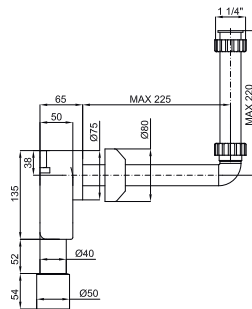

100193347
N199999135

white
blanc

50,00 €

kit concealed bottle trap with tube white
Kit siphon encastré avec tube de connection pour lavabo NK Sani