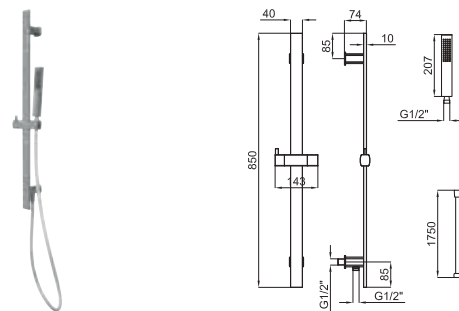

100149207
N199999393

chrome
chromé

461,00 €

NK CONCEPT-C SHOWER PACK. Includes handshower bar with bracket, 100038634 - N158760001 COTA handshower, with 100137848 - N199999490 flexible hose and water connection

PACK DOUCHE NK CONCEPT-C. Comprend barre de douche avec support, douchette COTA 100038634 - N158760001, flexible 100137848 - N199999490 et prise d'eau.