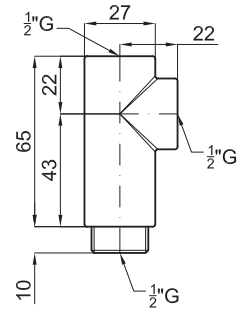

100098849
N598952014

chrome
chromé

64,00 €

100114709
N578000002

white
blanc

30,00 €

65 mm Racord "T" for mixed radiator
Racord "T" pour radiateur mixte