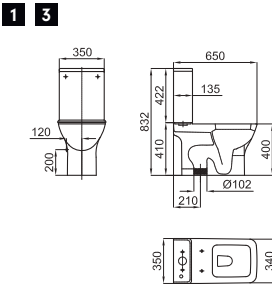

URBAN C

1	C/C floor outlet pan with fixing kit 100041212-N420150000 <i>Cuvette au sol sortie verticale avec fixations 100041212-N420150000</i>		100163011 N369225481	white blanc	24.0 16	171,00 €
2	C/C wall outlet pan with fixing kit 100041212-N420150000 <i>Cuvette au sol sortie horizontale avec fixations 100041212-N420150000</i>		100162985 N369225482	white blanc	24.0 16	174,00 €
3	C/C Cistern including internals bottom left inlet. <i>Réservoir avec alimentation inférieure gauche et mécanisme</i>	4,5/3L	100163003 N369225483	white blanc	14.0 64	167,00 €
4	C/C Cistern including internals side left inlet. <i>Réservoir avec alimentation latérale gauche et mécanisme</i>	4,5/3L	100162993 N369225484	white blanc	14.0 64	167,00 €
5A	Soft-close seat and cover <i>Abattant cuvette descente retenue</i>		100130732 N369225471	white blanc	2.9 168	117,00 €
5B	Thermodur seat and cover <i>Abattant cuvette Thermodur</i>		100144803 N369225475	white blanc	2.9 168	92,00 €