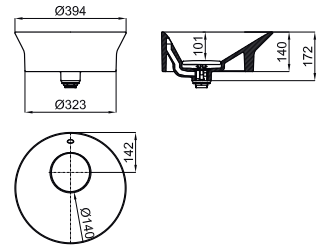

TONO

designed by Foster + Partners

100235020
N351780040

white
blanc

13.0

18

509,00 €

NEW

42 cm. wall hung corner basin with overflow, clicker waste with ceramic cover and fixing kit 100041225 - N421040000 included.
Lavabo angulaire 42 cm suspendu avec trop plein et couvercle céramique type clicker. Inclus fixations 100041225 - N421040000

100188336
N372769947

white
blanc

10.4

28

315,00 €

Ø40 cm. countertop angled basin with overflow, clicker basin waste with ceramic cover included
Lavabo 40cm à poser