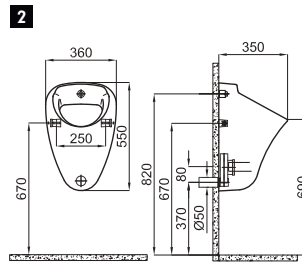

URINALS - URINOIRS

1 ACRO - Urinal with upper water supply and side attachment with 100041212 - N420150000 fixing kit. Includes 100041265 - N450600001 siphon. Can be installed on solid walls or light walls. The height dimension of the fluxometer installation is governed by the code 100067698 - N199999921
ACRO - Urinoir à alimentation supérieure et maintien latéral par fixations 100041212 - N420150000. Le siphon 100041265 - N450600001 est inclus.

100090783
N380000012

white
blanc

177,00 €

2 ACRO - Urinal with rear water supply and side attachment with 100041212 - N420150000 fixing kit. Includes 100041265 - N450600001 siphon. Can be installed on solid walls or light walls.
ACRO - Urinoir à alimentation arrière et maintien latéral par fixations 100041212 - N420150000. Le siphon 100041265 - N450600001 est inclus.

100090784
N380000014

white
blanc

177,00 €