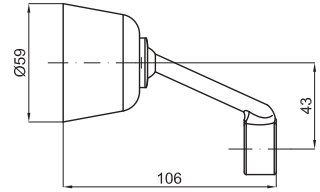

accessories · accessoires

	100038630 N158470001	chrome chromé		66,00 €
	100212568 N19999044	black noir		72,00 €

COTA - Wall bracket
COTA - Support mural fixe

	100137898 N103500714	chrome chromé		49,00 €

Classico - Wall bracket orientable
CLÁSICO - Support mural orientable