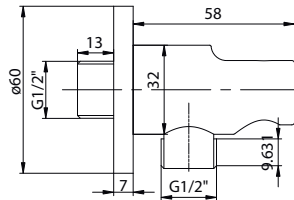

100039121 N198490001	chrome <i>chromé</i>	0.3	57,00 €
		100213266 N629321403	black <i>noir</i>	0.3	61,00 €
EX		100253645 N199998937	white <i>blanc</i>	0.3	105,00 €
NEW					

MINIMAL - Wall bracket with outlet elbow
MINIMAL - Support mural fixe avec prise d'eau