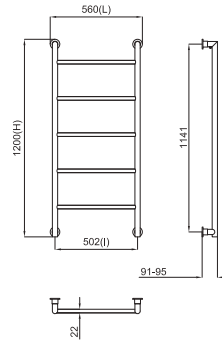

L mm	560	560
l mm	502	502
H mm	1200	1200
Tube N°	5	5
Watt ΔT = 50 K	190W	225W
Resist. W	250W	250W
Fij. N°	4	4

(.)	100271767 N521280278	chrome chromé		634,00 €
	100271804 N521280281	black noir		509,00 €
E1	100271834 N523131280	chrome chromé		938,00 €
	100271809 N523131248	black noir		625,00 €
EL1	100271998 N523131288	chrome chromé		938,00 €
	100271855 N523131268	black noir		625,00 €

M1	100271905 N523131278	chrome chromé		746,00 €
	100271977 N523131274	black noir		607,00 €
ML1	100271956 N523131254	chrome chromé		746,00 €
	100272019 N523131260	black noir		607,00 €

Included accessories:
Accessoires inclus:

(E1)
(M1)

(EL1)
(ML1)