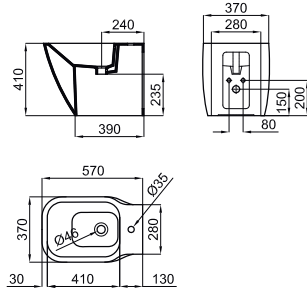

ESSENCE-C

We recommend
On recommande

S U
100041214
N420400731

100168112
N365850110

○ white
○ blanc

632,00 €

100180496
N365850114

○ matt white
○ blanc mate

859,00 €

Bidet with fixing kit 100041212 - N420150000
Bidet avec fixations 100041212 - N420150000