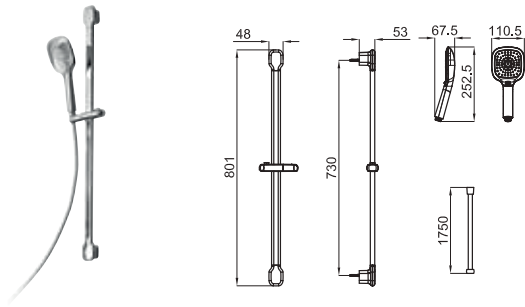

shower packs · packs de douche

100094132
N199999734

chrome
chromé

172,00 €

AIR
ECO **XXL**

URBAN SHOWER PACK. Includes handshower bar with bracket, 2-function 100094156 - N199999731 URBAN handshower and 100137848 - N199999490 flexi shower hose PVC coated twist free

PACK DOUCHE URBAN. Comprend barre de douche avec support, douchette URBAN 100094156 - N199999731 à 2 fonctions et flexible simple agrafage avec PVC anti-torsion 100137848 - N199999490.