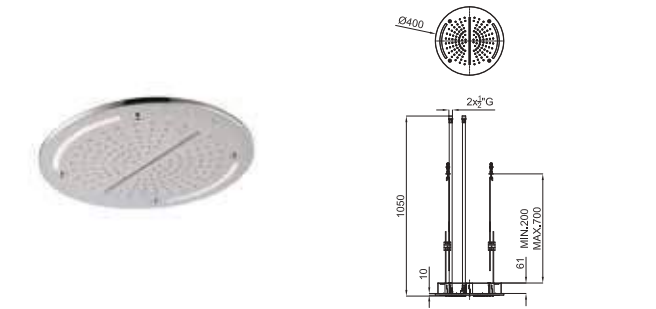

100121024
N186490006
 inox mirror
 6.0
 910,00 €

RECESSED PRODUCT RANGE · GAMME ENCASTREMENT

100259092
N200000047
 mirror
 3.0
 985,00 €

NEW

RONDO 40cm concealed ceiling shower head. Shower modes: rain shower and waterfall. Additional function: chromotherapy. Remote control for chromotherapy included. IP67 protection. 220V power supply. Shower valve not included. A 2 exit shower valve with minimum flowrate of 21l/min for waterfall function and 16l/min for rain and laminar spray function is required.