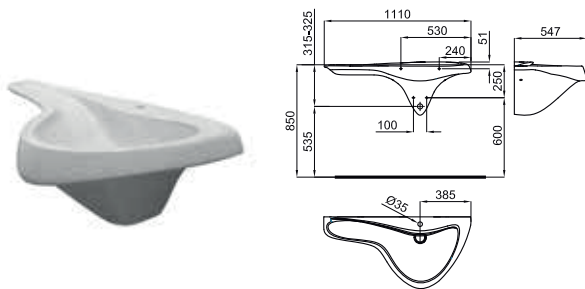

100183297
N372769945 white
blanc 25.4 6 **1.796,00 €**

109 cm. wall hung basin with right offset bowl and overflow. Clicker basin waste with ceramic plug, shipon and fixing kit included.
Lavabo 109 cm suspendu, décalé droite, avec trop plein. Inclut vidage clicker céramique, siphon et fixations.

100184335
N346779934 white
blanc 11.9 24 **648,00 €**

Right bowl basin shelf with fixing kit 100041225 - N421040000. Towel rail not included.
Etagère pour lavabo décalé droite. Inclut fixations 100041225 - N421040000. Porte serviettes non inclut