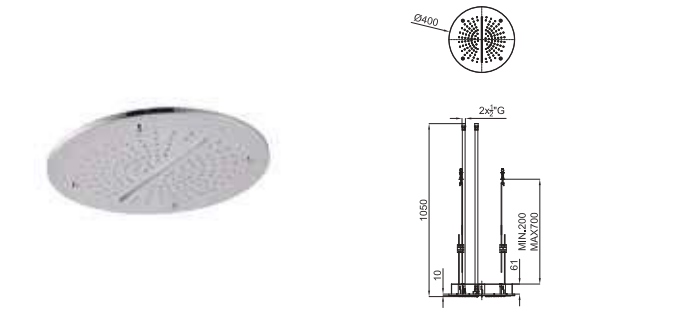

100259084
N200000048
mirror
3.0
575,00 €

NEW

RONDO 40cm concealed ceiling shower head. Shower modes: rain shower and waterfall. A 2 exit shower valve with minimum flowrate of 21l/min for waterfall function and 16l/min for rain and laminar spray function is required.

Ciel de pluie encastré au plafond 40cm. Fonctions pluie et cascade. Robinetterie non incluse; 2 voies sont nécessaires pour son fonctionnement. Débit minimum nécessaire de 16l/min et 21l/min pour la cascade.