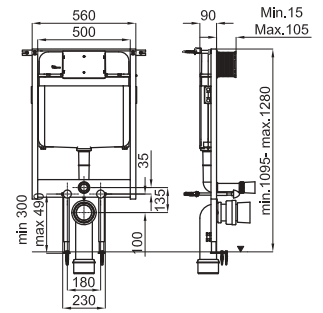

100253638
N386000088

305,00 €

INSTALLATION SYSTEMS - SYSTÈMES D'INSTALLATION: SMART LINE

1

2

1A

Concealed frame with 2 cisterns, for wall hung pans. Installation in light wall. Includes the fixings kit and connecting pipes for the WC. ECO