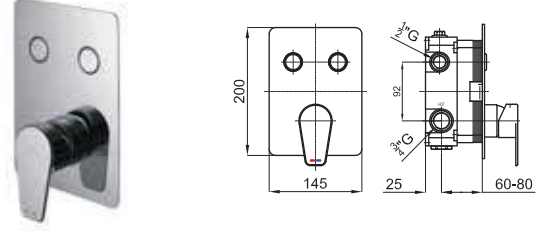

SMART BOX

EX < 2 > NEW 100243881 N155416563 chrome chromé 4.7 659,00 €

Thermostatic concealed bath/shower mixer with 2 outlets. Thermostatic cartridge. Inlet connections 3/4", Outlet connections 1/2". Trim kit and Smart box body included. The flow rate at 3 bar is 20 l/min for both outlets. Possibility to combine functions simultaneously. Trims for hand shower and rain buttons installed. It incorporates additionally a cascade trim button interchangeable. It can be combined with 100243874 y 100243839 opening the additional outlet at the bottom.