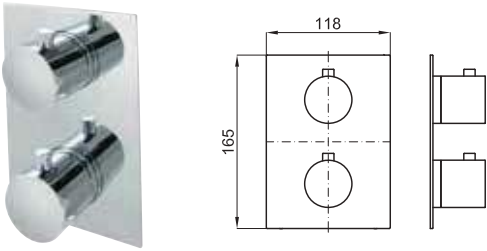

URBAN

1

1 URBAN - Thermostatic smart box external component.
URBAN - Pièce externe Smartbox thermostatique

100124174
N199999564

chrome
chromé

332,00 €

2

3

2

SMART BOX SLIM - Universal and quick installation for 1, 2 or 3 ways mixers with a Ø35 mm. ceramic cartridge and 1/2" connections. Flow rate one outlet: 22,4 l/min. at 3 bar. and other outlet: 19,5 l/min. at 3 bar.
SMART BOX SLIM- Corps encasté d'installation rapide universelle pour thermostatique à 1, 2 ou 3 sorties. Avec cartouche thermostatique en céramique incorporée et connexions 1/2". 3 bars de pression pour une sortie: 22,4 l/min. et pour l'autre deux: 19,5 l/min.

100238318
N521280253

131,00 €

3

SMART BOX SLIM- Internal thermostatic component for 3 exits 100238318 - N521280253
SMART BOX SLIM- Pièce interne thermostatique 3 sorties 100238318 - N521280253

100238407
N199999007

213,00 €