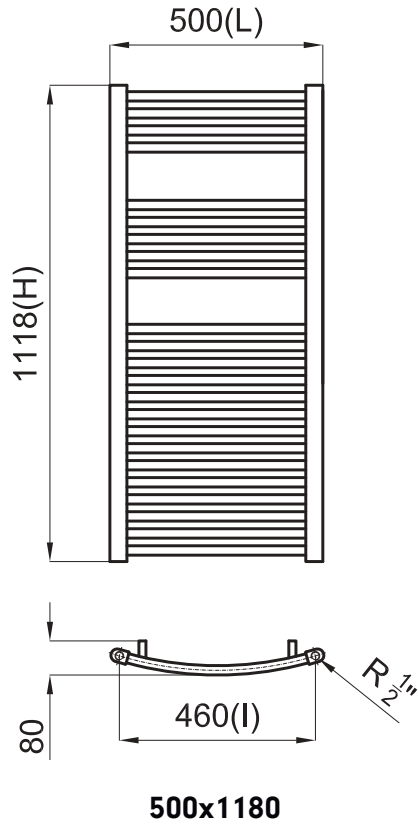

Included accessories:
Accessoires inclus:

(E1)
(M1)

(EL1)
(ML1)

Included accessories:
Accessoires inclus:

(E1)
(M1)

(EL1)
(ML1)

CONTRACTS C

		
L mm	500	500
I mm	460	460
H mm	1118	1118
Tubo N°	23	23
Watt ΔT = 50 K	319 W	477 W
Resist. W	400	600
Fij. N°	4	4