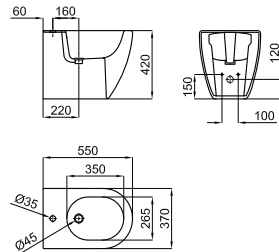

We recommend
On recommande

S - H
100041214
N420400731