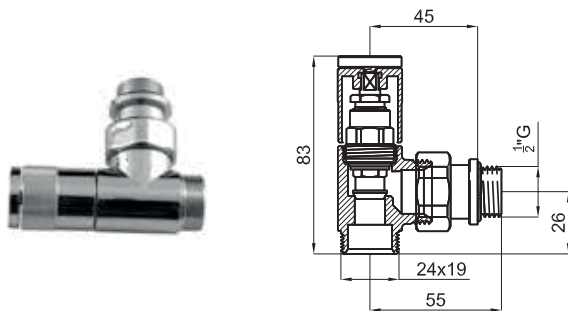

100058637 N599990052	chrome chromé		63,00 €
100058633 N599990050	white blanc		65,00 €

RONDO _ Valve 1/2" 24/19
RONDO _ Robinet 1/2" 24/19