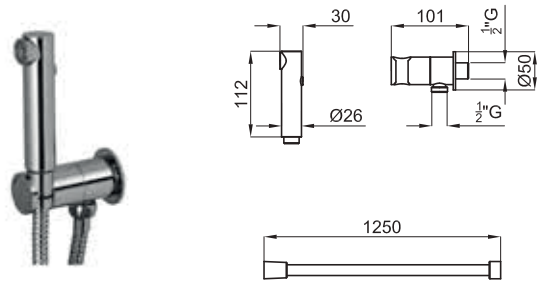

100215345 chrome
N200000016 chromé **241,00 €**

ROUND - Sanitary shower set. Includes spray hand shower, 120cm flexi shower hose twist free, angle valve and bracket
 ROUND - Set douche sanitaire. Inclus douche, flexible de 120cm double agrafage, robinet d'arrêt et support