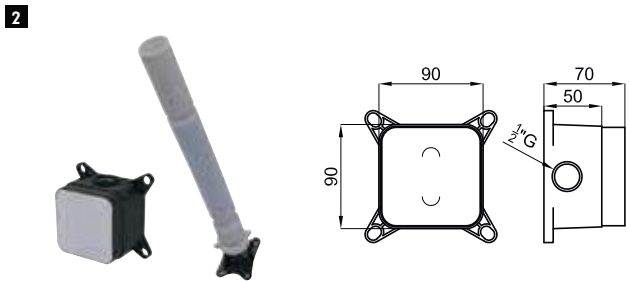

1	Floor mounted single lever bath shower mixer. Ø35 mm ceramic cartridge. Includes hand shower and 150cm shower hose. Automatic diverter. "Plus" aerator. Flow rate for shower: 12,25 l/min. at 3 bar and flow rate bath: 14,64 l/min. at 3 bar. It has to be purchased together with floor mounted Smart box 100149141-N199999397		100209423 N200000003	chrome chromé		1.311,00 €
	Mitigeur bain/douche installation au sol complet avec flexible et douchette. Cartouche céramique Ø35 mm. Mousseur "plus". À 3 bars de pression pour douche 12,25 l/min. et pour bain 14,64 l/min. Corps interne Smartbox robinetterie installation au sol nécessaire 100149141 - N199999397		100209456 N200000002	black noir		1.552,00 €

2	SMART BOX BATH - built-in body with universal quick installation for floor taps with 1/2" connections. SMART BOX BATH - Corps encastré installation rapide universelle pour robinetteries installation au sol avec connections 1/2".		100149141 N199999397			96,00 €