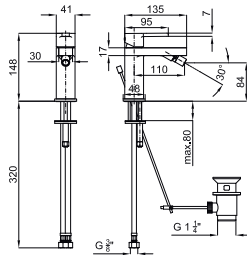

100121303
N199999613

● chrome
● chromé

197,00 €

100121371
N199999608

● white
● blanc

229,00 €

100121370
N199999607

● black
● noir

229,00 €

Single lever bidet mixer 3/8". Ø25 mm ceramic cartridge. Length of hoses 320 mm. With pop-up waste set 1 1/4". "Plus" aerator. Flow rate 10,05 l/min. at 3 bar.
Mitigeur bidet avec cartouche Ø25 mm. Flexibles raccordement 3/8" longueur 320 mm., garniture de vidage 1 1/4". Avec mousseur "plus". À 3 bars de pression 10,05 l/min.