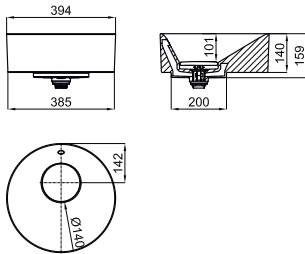

100188336
N372769947

white
 blanc

10.4

28

315,00 €

Ø40 cm. countertop angled basin with overflow, clicker basin waste with ceramic cover included
 Lavabo 40cm à poser

100188367
N372769946

white
 blanc