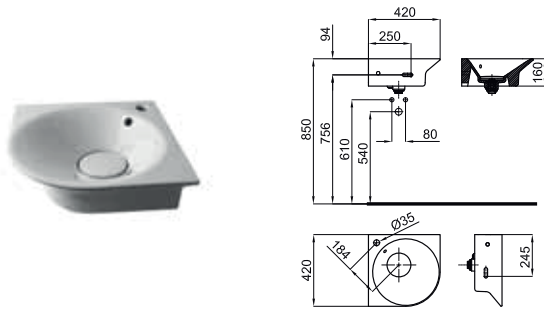

TONO

designed by Foster + Partners

100235020
N351780040

white
blanc

13.0

18

509,00 €

NEW

42 cm. wall hung corner basin with overflow, clicker waste with ceramic cover and fixing kit 100041225 - N421040000 included.
Lavabo angulaire 42 cm suspendu avec trop plein et couvercle céramique type clicker. Inclus fixations 100041225 - N421040000

100188336
N372769947

white
blanc

10.4

28

315,00 €

Ø40 cm. countertop angled basin with overflow, clicker basin waste with ceramic cover included
Lavabo 40cm à poser