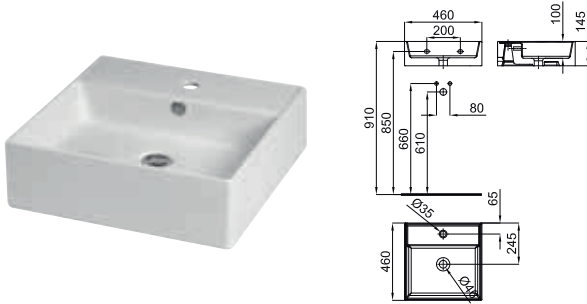

100189721
N372769961
white
blanc
14.0
28
313,00 €

100189687
N372769953
white
blanc
18.0
24
422,00 €

46x46 cm wall hung thin basin with overflow and fixing kit 100041225 - N421040000.
Lavabo 46x46 cm suspendu à bords fins avec trop plein et fixations 100041225 - N421040000.

60x46 cm wall hung thin basin with overflow and fixing kit 100041225 - N421040000.
Lavabo 60x46 cm suspendu à bords fins avec trop plein et fixations 100041225 - N421040000.