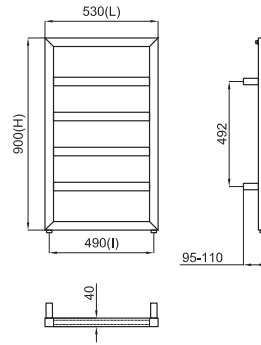

L mm	530	530
l mm	490	490
H mm	900	900
Tube N°	6	6
Watt ΔT = 50 K	222W	366W
Resist. W	250W	250W
Fij. N°	4	4

	100271815 N521280284	chrome <i>chromé</i>		580,00 €		100271779 N523131281	chrome <i>chromé</i>		685,00 €
	100271776 N521280279	black <i>noir</i>		446,00 €		100271945 N521280254	black <i>noir</i>		541,00 €
	100272055 N523131263	chrome <i>chromé</i>		884,00 €		100272081 N523131292	chrome <i>chromé</i>		685,00 €
	100271970 N521280268	black <i>noir</i>		559,00 €		100271946 N521280276	black <i>noir</i>		541,00 €
	100272080 N523131265	chrome <i>chromé</i>		700,00 €					
	100271955 N521280270	black <i>noir</i>		559,00 €					

Included accessories:
Accessoires inclus:

(E1)
(M1)

(EL1)
(ML1)