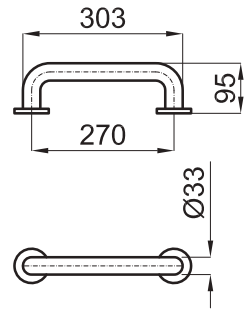

100042149
N617013297

white epoxy
Acier Inox epoxy blanc

99,00 €

100042147
N617013245

polished inox
Acier Inox poli

118,00 €

30 cm. grab rail
Barre murale 30 cm.