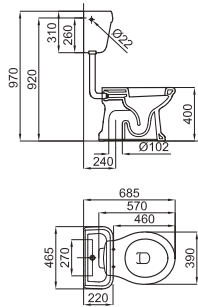

It is required
Requiert

S - V

PACK

100239065
N39999676

white_gold
blanc_or

890,00 €

PACK C/C floor outlet pan, medium level cistern with side inlet mechanism and accessories. Includes 100090790 - N381000036 fixings kit.

Pack WC au sol avec sortie verticale et réservoir mi hauteur avec alimentation latérale, mécanisme et accessoire demi réservoir. Inclue les fixations 100090790 - N 381000036

Included accessories:

Accessoires inclus:

1. 1 100238616 - N381000054
2. 2 100238672 - N381000051
3. 3 100238663 - N381000048