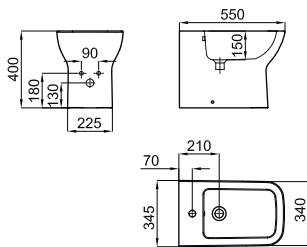

white
blanc

117,00 €

3B Thermodur seat and cover
Abattant cuvette Thermodur

100144803
N369225475

white
blanc

92,00 €

We recommend
On recommande

S - H
 100041214
N420400731