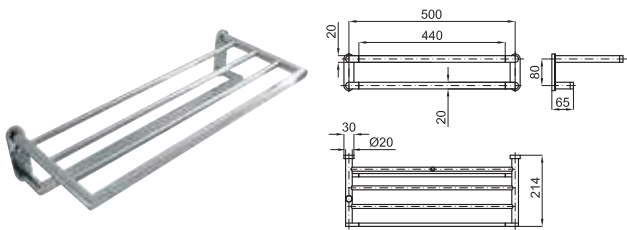

100042518 chrome
N640080001 chromé 1.9 **309,00 €**

Clean towel rail with extra hanging rail
Porte-serviettes + étagère