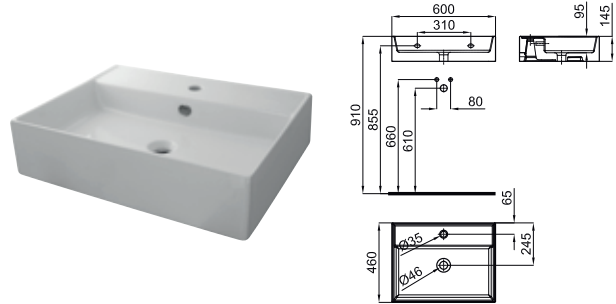

100189721
N372769961
white
blanc
14.0
28
313,00 €

100189687
N372769953
white
blanc
18.0
24
422,00 €

46x46 cm wall hung thin basin with overflow and fixing kit 100041225 - N421040000.
Lavabo 46x46 cm suspendu à bords fins avec trop plein et fixations 100041225 - N421040000.

60x46 cm wall hung thin basin with overflow and fixing kit 100041225 - N421040000.
Lavabo 60x46 cm suspendu à bords fins avec trop plein et fixations 100041225 - N421040000.