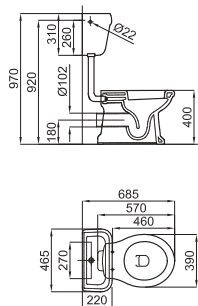

It is required
Requiert

S - H

PACK

100239043
N39999675

white_chrome
blanc_chromé

866,00 €

PACK C/C wall outlet pan, C/C cistern with side inlet and mechanism and medium level cistern's accessories. Includes 100090790 - N381000036 fixings kit.

Pack WC au sol avec sortie horizontale et réservoir mi hauteur avec alimentation latérale, mécanisme et accessoire demi réservoir. Inclue les fixations 100090790 - N 381000036

Included accessories:

Accessoires inclus:

1. 1 100238618 - N381000045
2. 2 100238655 - N381000047
3. 3 100238664 - N381000053