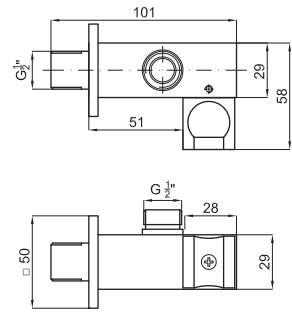

accessories · accessoires

EX	NEW	100238804 N199998964	chrome <i>chromé</i>	0.3	90,00 €
EX		100238776 N199998935	Gold <i>or</i>	0.3	104,00 €

Wall bracket with outlet elbow
Support mural avec prise d'eau

	EX	100038631 N158490001	chrome <i>chromé</i>	0.6	99,00 €
		100213290 N111390029	black <i>noir</i>	0.6	103,00 €

Wall bracket with outlet elbow
Support mural avec prise d'eau