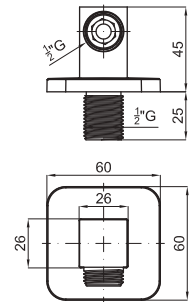

EX	100093563 N199999763	chrome chromé	KG 0.3	79,00 €

Shower outlet elbow
Prise d'eau murale