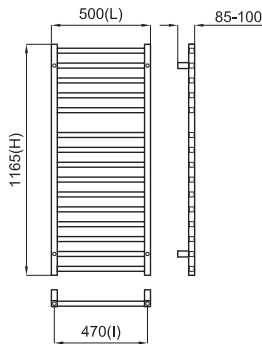

NK LOGIC

500x1165

L mm	500
l mm	470
H mm	1165
Tubo N°	15
Watt ΔT = 50 K	314 W
Resist. W	400
Fij. N°	4

(.)	100066008 N542000001	chrome chromé	8.2	30	523,00 €
E1	100215610 N542000018	chrome chromé	13.3	30	605,00 €
EL1	100215611 N542000023	chrome chromé	13.3	30	612,00 €
ET1	100215602 N542000019	chrome chromé	13.3	30	712,00 €
M1	100215604 N542000022	chrome chromé	8.5	30	581,00 €
ML1	100215606 N542000027	chrome chromé	8.5	30	588,00 €
MT1	100215630 N542000020	chrome chromé	8.5	30	688,00 €

Included accessories:
Accessoires inclus: