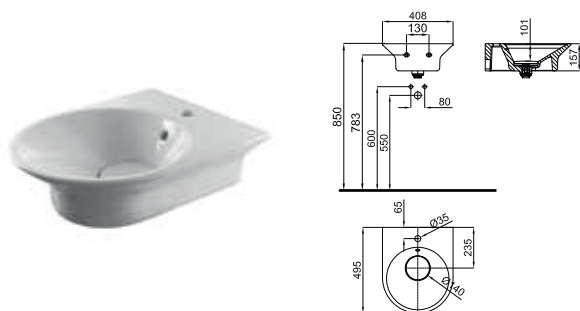

100188337
N372769948 white
blanc 14.6 28 **329,00 €**

40x50 cm. wall hung basin with overflow, clicker waste with ceramic cover and fixing kit 100041225 - N421040000 included.
Lavabo 40cm suspendu avec trop plein et bonde clicker céramique. Inclus fixations 100041225 - N421040000