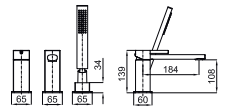

NK CONCEPT

100166204
N112080016

chrome
chromé

372,00 €