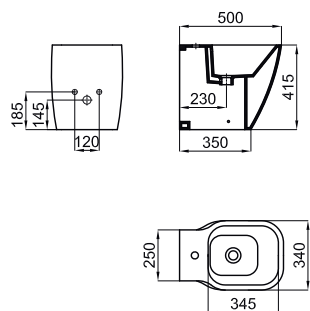

1* "Rimless" Wall hung pan. Includes the fixings kit 100232181 - N436024015
Cuvette suspendue "rimless". Inclus fixations 100232181 - N436024015

BTW **noken** **100229785** ☐ white **16** **421,00 €**
N365850117 *blanc*

2 "Rimless" pan soft close seat and cover
Abattant cuvette descente retenue pour cuvette "rimless"

SOFT CLOSE **100229839** ☐ white **105** **142,00 €**
N365850120 *blanc*

* Request the tube corresponding to the following code 100213056- N499817153, in the event that the original drain connection does not have sufficient length, the maximum installation range being 175 mm. The maximum installation range of the original tube that incorporates the frame is 45 mm.
* Demander le tube correspondant au code suivant 100213056- N499817153, dans le cas où le raccord de vidage d'origine ne présente pas une longueur suffisante, la plage d'installation maximale étant de 175 mm. La plage d'installation maximale du tube d'origine qui intègre le bâti support est de 45 mm.

We recommend
On recommande

S - H ☐
100041214
N420400731