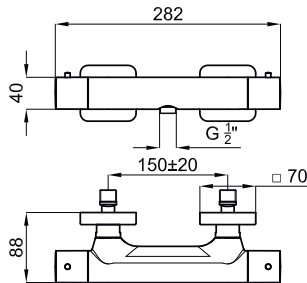

100100744
N199999677

● chrome
● chromé

317,00 €

Wall mounted exposed thermostatic shower mixer 1/2" with wax thermostatic element. Built in non-return valve. Safety stop at 38°C and ECOSTOP button. Centre distance 150 +/-20 mm. Flow rate 21 l/min. at 3 bar.
Thermostatique externe douche avec élément thermostatique compact en cire. Raccordements 1/2". Clapets anti-retour incorporés. Poignée graduée à butée de sécurité à 38°C. Distance entre des raccords 150 +/-20 mm. À 3 bars de pression 21 l/min.

100100745
N199999678

● chrome
● chromé

432,00 €

Wall mounted exposed thermostatic bath shower mixer with wax thermostatic element, 1/2" connections, shut-off diverter valve and "plus" aerator. Built in non-return valve. Safety stop at 38°C. Centre distance 150 +/-20 mm. Flow rate bath 18 l/min. and shower 16 l/min.
Thermostatique externe bain/douche avec élément thermostatique compact en cire. Raccordements 1/2". Inverseur/régulateur de débit. Mousseur "plus". Clapets anti-retour incorporés. Poignée graduée à butée de sécurité à 38°C. Distance entre des raccords 150 +/-20 mm. À 3 bars de pression pour douche é de 16 l/min. et pour bain 18 l/min.