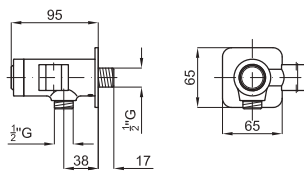

EX	NEW	100243874 N155416560	● chrome chromé	NS 0.5	140,00 €

Wall bracket with outlet elbow and Touch&feel button to open/close the water supply. The flow rate at 3 bar is 13,2 l/min.

Support mural de douchette avec prise d'eau. Bouton incorporé avec système TOUCH&FEEL pour contrôler les sorties d'eau. Le flux à 3 bars de pression est de 13.2 l/min.