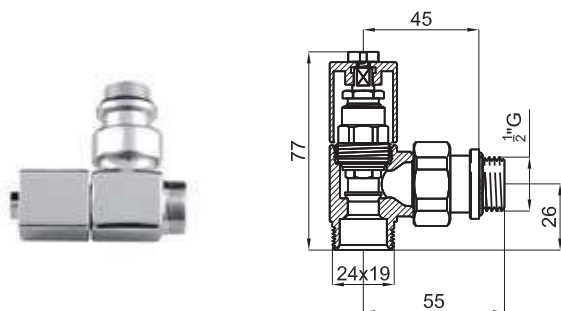

100058640 N599990051	chrome chromé		89,00 €
100058638 N599990054	white blanc		90,00 €

QUADRO _ Valve 1/2" 24/19
QUADRO _ Robinet 1/2" 24/19