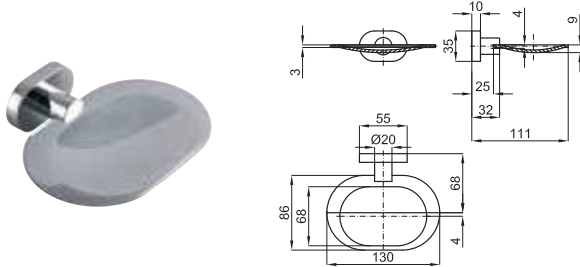

100042520 chrome
N640310001 chromé 0.3 **75,00 €**

Wall mounted soap dish
Porte-savon fixe