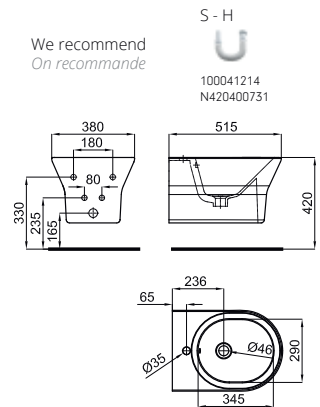

100188372
N396990886

white
blanc

19.4

20

489,00 €

Wall hung bidet. Includes the fixings kit 100214286-N351780033
Bidet suspendu, Inclus fixations