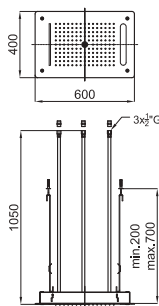

100165589
N199999312

mirror
miroir

2.126,00 €

LOUNGE 40x60cm concealed ceiling shower head. Shower modes: rain shower, waterfall and laminar spray. Additional function: chromotherapy. Remote control for chromotherapy included. IP67 protection. 220V power supply. Shower valve not included. A 3 exit shower valve with minimum flowrate of 21l/min for waterfall function and 16l/min for rain and laminar spray function is required.

Ciel de pluie encastré au plafond 40x60cm. Fonctions pluie, cascade, jet central et chromothérapie. Inclus télécommande pour le contrôle de la chromothérapie. Protection IP67. Tension d'alimentation 220V. Robinetterie non incluse; 3 voies sont nécessaires pour son fonctionnement. Débit minimum nécessaire de 16l/min et 21l/min pour la cascade.