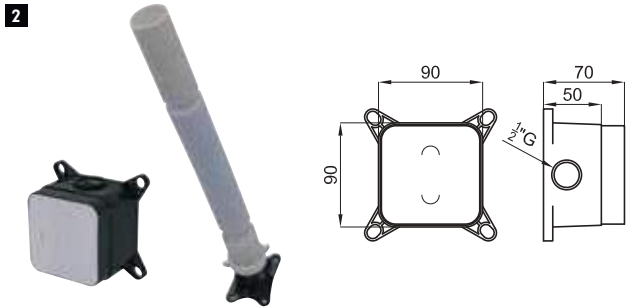

1 Floor mounted single lever bath mixer with magnetic support for handshower 100184791. Ø40 mm TRI-CONTROL ceramic cartridge and built-in diverter.
Mitigeur bain/douche installation au sol complet avec support magnétique pour douchette 100184791. Cartouche céramique TRI-CONTROL Ø40 mm avec inverseur inclus. Corps encastré SMART BOX nécessaire 100149141

			100184792 N199999223	chrome chromé		5.0	2.739,00 €
			100190612 N199999169	titanium titane		5.0	3.730,00 €
			100190636 N199999158	copper cuivre		5.0	3.730,00 €

2 SMART BOX BATH - built-in body with universal quick installation for floor taps with 1/2" connections.
SMART BOX BATH - Corps encastré installation rapide universelle pour robinetteries installation au sol avec connections 1/2".

			100149141 N199999397			2.5	96,00 €