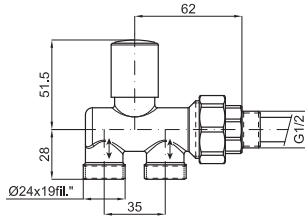

100041891
N598930001

chrome
chromé

159,00 €

Vertical valve for monotube
Valve monotube verticale