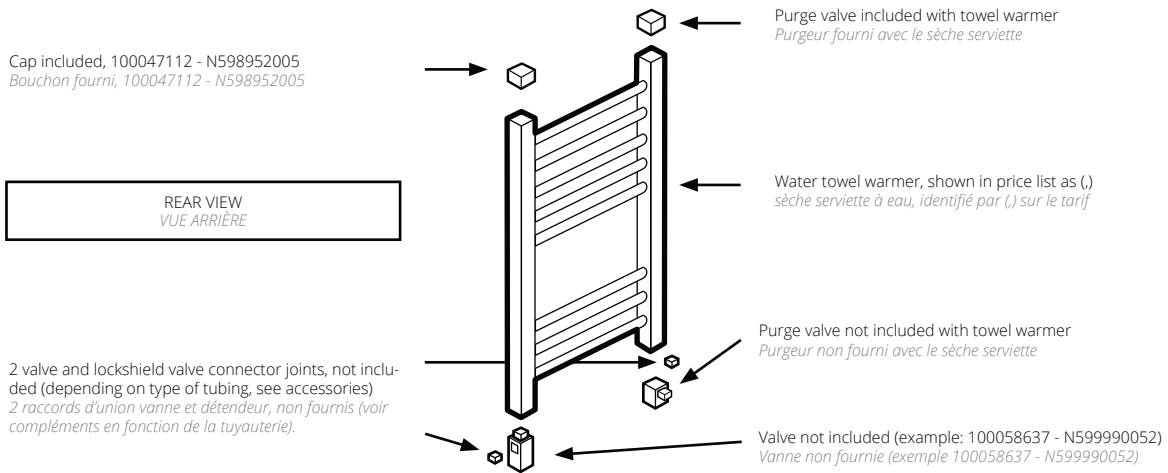

2. Dual tube towel warmer for central heating installation

2.- sèche serviette pour chauffage central installation bitube

The purge valve and wall mounting brackets are included with the water towel warmer. The lockshield valves will be ordered in chrome when the towel warmer is white or chrome. The vertical or horizontal single tube valve is always in chrome finish, as is the ½" towel warmer cap. The codes for the valve and lockshield valve shown here are for the chrome finish.