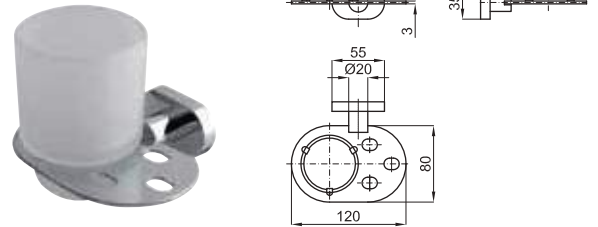

100042523 chrome
N640560001 chromé 0.6 **75,00 €**

Wall mounted tumbler holder
Porte-gobelet fixe