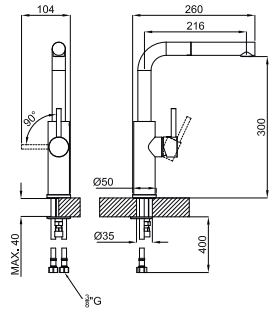

100272153
N115514304

chrome
chromé

488,00 €

100272141
N115514303

black
noir

608,00 €

NEW

100272112
N115514302

titanium
titane

722,00 €

100272156
N115514307

copper
cuivre

722,00 €

BRIDGE - Single lever sink mixer with pull-out shower and swivel spout. Ø35 ceramic cartridge and 3/8" connection. Length of hoses 400 mm and "Plus" aerator
BRIDGE - Mitigeur d'évier avec douchette rétractable. Bec orientable. Cartouche ceramique Ø35 mm. Flexibles raccordements 3/8" longueur 400 mm. Mousseur "Plus".