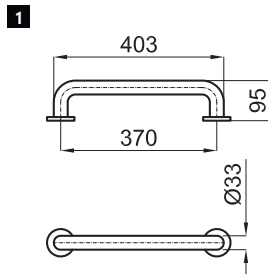

1 40 cm grab rail
Barre murale 40 cm.

100042132
N617010945

polished inox
Acier Inox poli

128,00 €

2 60 cm. grab rail
Barre murale 60 cm.

100042137
N617011097

white epoxy
Acier Inox epoxy blanc

123,00 €

100042135
N617011045

polished inox
Acier Inox poli

149,00 €

3 80 cm. grab rail
Barre murale 80 cm.

100042180
N617017045

polished inox
Acier Inox poli

171,00 €

4 100 cm. grab rail
Barre murale 100 cm.

100042177
N617016745

polished inox
Acier Inox poli

191,00 €

5 120 cm. grab rail
Barre murale 120 cm.

100042174
N617016345

polished inox
Acier Inox poli

222,00 €