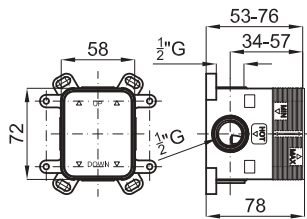

1	SMART BOX - Universal and quick installation for 1 way mixer with a Ø35 mm. ceramic cartridge and 1/2" connections. The 3 bar pressure is 22,1 l/min. 2 mufflers and a 1/2" plug included. <i>SMART BOX - Corps encastré d'installation rapide universelle pour mitigeur à 1 sortie. Avec cartouche céramique de Ø35mm et connexions 1/2". Le débit à 3 bars de pression est de 22,1 l/min. 2 silencieux et un bouchon 1/2" inclus.</i>	100124166 N199999568		87,00 €
2	SMART BOX - Internal component for built-in mixer 100124166 - N199999568 <i>SMART BOX - Pièces internes pour corps encastré mitigeur 100124166 - N199999568</i>	100124169 N199999567		53,00 €

PROJECT LINE