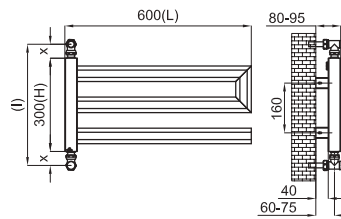

NK CONCEPT

L mm	500
I mm	1090
H mm	1000
Tube N°	10
Watt ΔT = 50 K	348
Resist. W	400
Fij. N°	2

600x300

L mm	600
I mm	390
H mm	300
Tube N°	3
Watt ΔT = 50 K	124
Resist. W	-
Fij. N°	2

( )	100181055 N521280209	polished inox inox poli	8.5	21	1.563,00 €
E1	100215438 N521280241	polished inox inox poli	13.8	21	1.726,00 €
EL1	100215439 N521280248	polished inox inox poli	13.8	21	1.733,00 €
ET1	100215465 N521280243	polished inox inox poli	13.8	21	1.821,00 €
M1	100215447 N521280250	polished inox inox poli	8.8	21	1.713,00 €
ML1	100215456 N521280245	polished inox inox poli	8.8	21	1.721,00 €
MT1	100215480 N521280251	polished inox inox poli	8.8	21	1.808,00 €

( )	100181074 N521280203	polished inox inox poli	2.7	30	767,00 €

Included accessories:
Accessoires inclus: