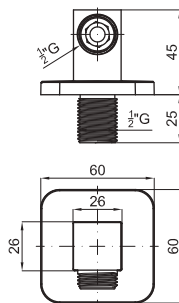

EX

100093563
N199999763

chrome
chromé

79,00 €

Shower outlet elbow
Prise d'eau murale

100084812
N299999666

chrome
chromé

18,00 €

Wall bracket adjustable
Support douchette orientable