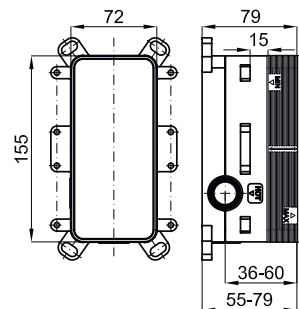

NEW · SQUARE

1

2

1 Single lever basin mixer 3/8". Ø25 mm ceramic cartridge. Length of hoses 405 mm. With pop-up waste set 1 1/4". "Plus" aerator. Flow rate 5 l/min. at 3 bar.
Mitigeur lavabo avec cartouche Ø25 mm. Flexibles raccordement 3/8" longueur 405 mm., garniture de vidage 1 1/4". Avec mousseur "plus". À 3 bars de pression 5 l/min.

NEW **100263947** **N199998927** chrome chromé 1.8 **342,00 €**

NEW **100264003** **N199998922** black noir 1.8 **427,00 €**

2 Single lever basin mixer 3/8". Ø25 mm ceramic cartridge. Length of hoses 405 mm. Without pop-up waste set 1 1/4". "Plus" aerator. Cold-water opening. Flow rate 5 l/min. at 3 bar.
Mitigeur lavabo avec cartouche Ø25 mm. Flexibles raccordement 3/8" longueur 405 mm., sans garniture de vidage 1 1/4". Avec mousseur "plus". Ouverture à froid. À 3 bars de pression 5 l/min.

NEW **100264005** **N199998925** chrome chromé 1.5 **304,00 €**

NEW **100264006** **N199998924** black noir 1.5 **382,00 €**

NEW **100263999** **N199998926** chrome chromé 1.2 **541,00 €**

100263976 **N199998923** black noir 1.2 **679,00 €**

NEW

High Spout single lever basin mixer 3/8". Ø25 mm ceramic cartridge. Length of hoses 360 mm. With pop-up waste set 1 1/4". "Plus" aerator. Flow rate 5 l/min. at 3 bar.
Mitigeur lavabo bec haut avec cartouche Ø25 mm. Flexibles raccordement 3/8" longueur 360 mm, garniture de vidage 1 1/4". Avec mousseur "plus". À 3 bars de pression 5 l/min.

1

2

1 Single lever basin mixer trim kit. . Ø35 mm ceramic cartridge. Without pop up waste. Flow rate 5 L/min at 3 bar. Possibility of vertical and horizontal installation.
Partie externe mitigeur lavabo encastré avec cartouche céramique de 35mm. Sans vidage. Le débit à 3 bars est de 5l/min (eau mitigée). Possibilité d'installation verticale ou horizontale

NEW **100264021** **N186490037** chrome chromé 1.2 **447,00 €**