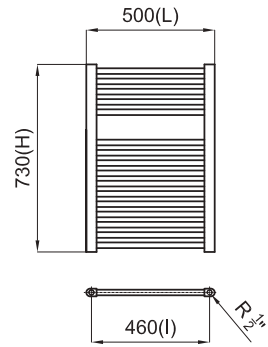

 Included accessories:
Accessoires inclus:

 Included accessories:
Accessoires inclus:

CONTRACTS

500x730

		
L mm	500	500
l mm	460	460
H mm	730	730
Tube N°	16	16
Watt ΔT = 50 K	240 W	328 W
Resist. W	300	300
Fij. N°	4	4