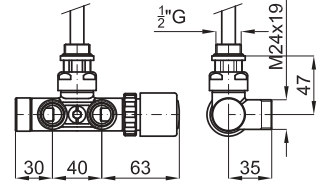

100041892
N598933001

chrome
chromé

234,00 €

Horizontal valve for monotube
Valve monotube horizontale