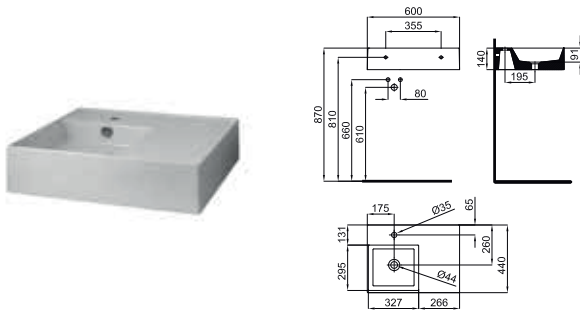

ESSENCE-C

100200809
N372769964

white
blanc

18.0

32

400,00 €

THIN

60 cm. wall hung basin with left offset bowl, taphole, overflow and 100041225 - N421040000 fixing kit.
Lavabo 60 cm suspendu à bac décalé vers la gauche, trou pour la robinetterie, trop-plein et fixations 100041225 - N421040000. .