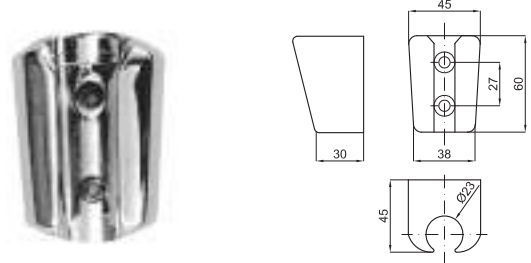

100040315 N299264501	chrome chromé		14,00 €

Wall bracket
Support mural orientable

	100040314 N299264401	chrome chromé		7,00 €

Wall bracket
Support mural fixe