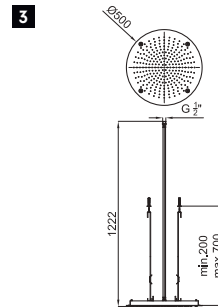

3 RONDO Ceiling mounted Rondo 50 cm rain shower head. Flow rate 15 l/min at 3 bar.
Ciel de pluie encastré au plafond Rondo 50 cm. À 3 bars de pression 15 l/min.

100121027
N185709907
inox mirror
2.8
392,00 €

eco

100121028
N185709906
inox mirror
3.2
456,00 €

eco

100121029
N185709908
inox mirror
4.0
604,00 €

XXL eco