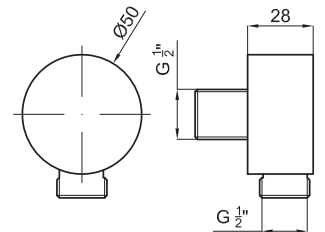

EX	100064216 N199999973	chrome chromé	KG 0.4	30,00 €
HOJ	100213267 N399999697	black noir	KG 0.4	39,00 €

LIBERTY - Shower outlet elbow
LIBERTY - Prise d'eau murale