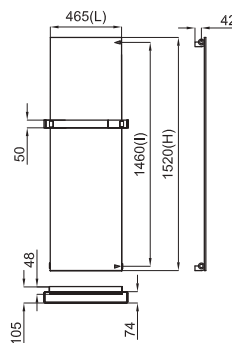

LIS REFLEX - LIS

L mm	465
I mm	550 - 1760
H mm	1820
Tube N°	•
Watt ΔT = 50 K	510 W
Resist. W	750
Fij. N°	4

L mm	465
I mm	460 - 1460
H mm	1520
Tube N°	•
Watt ΔT = 50 K	626 W
Resist. W	900
Fij. N°	4

( )	100041643 N521280201	steel_mirror ancier_miroir	kg 44.5	7	3.662,00 €
E1	100215297 N506000013	steel_mirror ancier_miroir	kg 51.8	7	4.410,00 €
EL1	100215364 N506000011	steel_mirror ancier_miroir	kg 51.8	7	4.416,00 €
ET1	100215380 N506000023	steel_mirror ancier_miroir	kg 51.8	7	4.505,00 €
M1	100215381 N506000014	steel_mirror ancier_miroir	kg 44.8	7	4.380,00 €
ML1	100215383 N506000018	steel_mirror ancier_miroir	kg 44.8	7	4.387,00 €
MT1	100215339 N506000017	steel_mirror ancier_miroir	kg 44.8	7	4.475,00 €

Included accessories:
Accessoires inclus:

( )	100041638 N521080231	white blanc	kg 37.2	7	1.685,00 €
E1	100215366 N506000019	white blanc	kg 43.3	7	2.071,00 €
EL1	100215384 N506000030	white blanc	kg 43.3	7	2.079,00 €
M1	100215373 N506000021	white blanc	kg 37.5	7	2.048,00 €
ML1	100215369 N506000015	white blanc	kg 37.5	7	2.055,00 €

Included accessories:
Accessoires inclus: