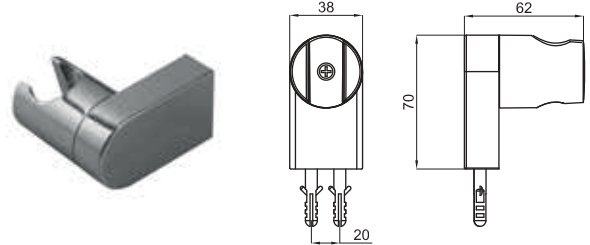

100040307 N299260501	chrome chromé		46,00 €

MINIMAL - Wall bracket
MINIMAL - Support mural orientable

	100084812 N299996666	chrome chromé		18,00 €

Wall bracket adjustable
Support douche orientable