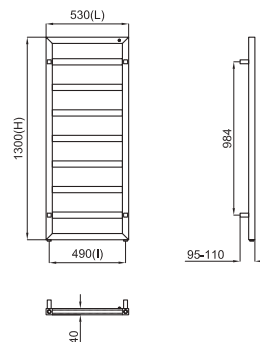

L mm	530	530
l mm	490	490
H mm	1300	1300
Tube N°	9	9
Watt ΔT = 50 K	325W	526W
Resist. W	400W	400W
Fij. N°	4	4

	100271798 N521280280		chrome <i>chromé</i>			661,00 €		100272009 N523131262		chrome <i>chromé</i>			766,00 €		
		100271805 N521280283		black <i>noir</i>			506,00 €			100271889 N521280265		black <i>noir</i>			608,00 €
	100271873 N523131290		chrome <i>chromé</i>			986,00 €		100271778 N523131294		chrome <i>chromé</i>			766,00 €		
		100271906 N521280260		black <i>noir</i>			813,00 €			100271907 N521280256		black <i>noir</i>			608,00 €
	100271882 N523131273		chrome <i>chromé</i>			806,00 €		100271886 N523131252		chrome <i>chromé</i>			800,00 €		
		100271913 N521280261		black <i>noir</i>			631,00 €			100271960 N521280259		black <i>noir</i>			630,00 €

Included accessories:
Accessoires inclus:

(E1)
(M1)

(EL1)
(ML1)