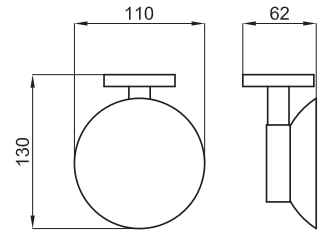

100102355 chrome
N648000002 chromé 0.5 **58,00 €**

Wall mounted soap dish
Porte-savon fixe