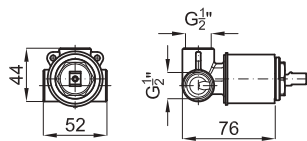

PROJECT LINE - Concealed shower valve with Ø35 mm ceramic cartridge and 1/2" connectors. Flow rate 21 l/min. at 3 bar <i>PROJECT LINE - Corps interne mitigeur encastré douche, avec cartouche céramique de Ø35 mm, connexion de 1/2", débit à 3 bars de pression 21 l/min.</i>	100107937 N194710510	chrome <i>chromé</i>		24,00 €