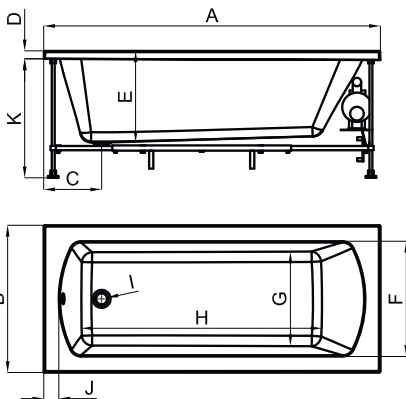

ENJOY head rest
Appui-tête ENJOY

ENJOY "S" head rest
Appui-tête ENJOY "S"

set of legs CASUAL
jeu de pieds CASUAL

access panel
trappe de visite

mm	A	B	C	D	E	F	G
1400 x 700	1400	700	610	465	250	350	350
1500 x 700	1500	700	610	465	250	350	350
1600 x 700	1600	700	610	465	250	350	400
1600 x 750	1600	750	610	500	250	375	400