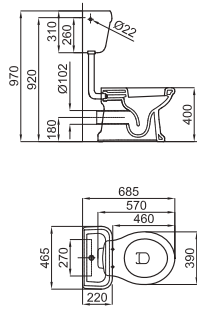

ANTIC

It is required
Requiert

S - H

100041216
N420442300

100044110
N258020000

100157942
N157416502

PACK

100239044
N399999679

white_gold
blanc_or

47.8

890,00 €

PACK C/C wall outlet pan, medium level cistern with side inlet mechanism and accessories. Includes 100090790 - N381000036 fixings kit.

PACK WC au sol avec sortie horizontale et réservoir mi hauteur avec alimentation latérale, mécanisme et accessoire demi réservoir. Inclue les fixations 100090790 - N 381000036

Included accessories:

Accessoires inclus:

1. 1 100238618 - N381000045
2. 2 100238672 - N381000051
3. 3 100238663 - N381000048