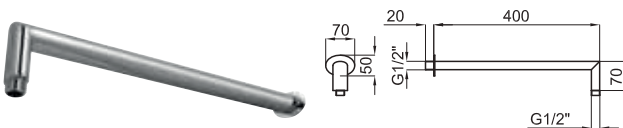

EX 100063878 N192579908 chrome chromé 0.6 **72,00 €**

Oval 40 cm shower head arm, wall connection
Bras ciel de pluie Oval 40 cm. à mur