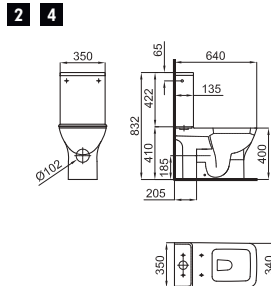

URBAN C

1	C/C floor outlet pan with fixing kit 100041212-N420150000 <i>Cuvette au sol sortie verticale avec fixations 100041212-N420150000</i>		100163011 N369225481	white blanc	24.0 16	171,00 €
2	C/C wall outlet pan with fixing kit 100041212-N420150000 <i>Cuvette au sol sortie horizontale avec fixations 100041212-N420150000</i>		100162985 N369225482	white blanc	24.0 16	174,00 €
3	C/C Cistern including internals bottom left inlet. <i>Réservoir avec alimentation inférieure gauche et mécanisme</i>	4,5/3L	100163003 N369225483	white blanc	14.0 64	167,00 €
4	C/C Cistern including internals side left inlet. <i>Réservoir avec alimentation latérale gauche et mécanisme</i>	4,5/3L	100162993 N369225484	white blanc	14.0 64	167,00 €
5A	Soft-close seat and cover <i>Abattant cuvette descente retenue</i>		100130732 N369225471	white blanc	2.9 168	117,00 €
5B	Thermodur seat and cover <i>Abattant cuvette Thermodur</i>		100144803 N369225475	white blanc	2.9 168	92,00 €