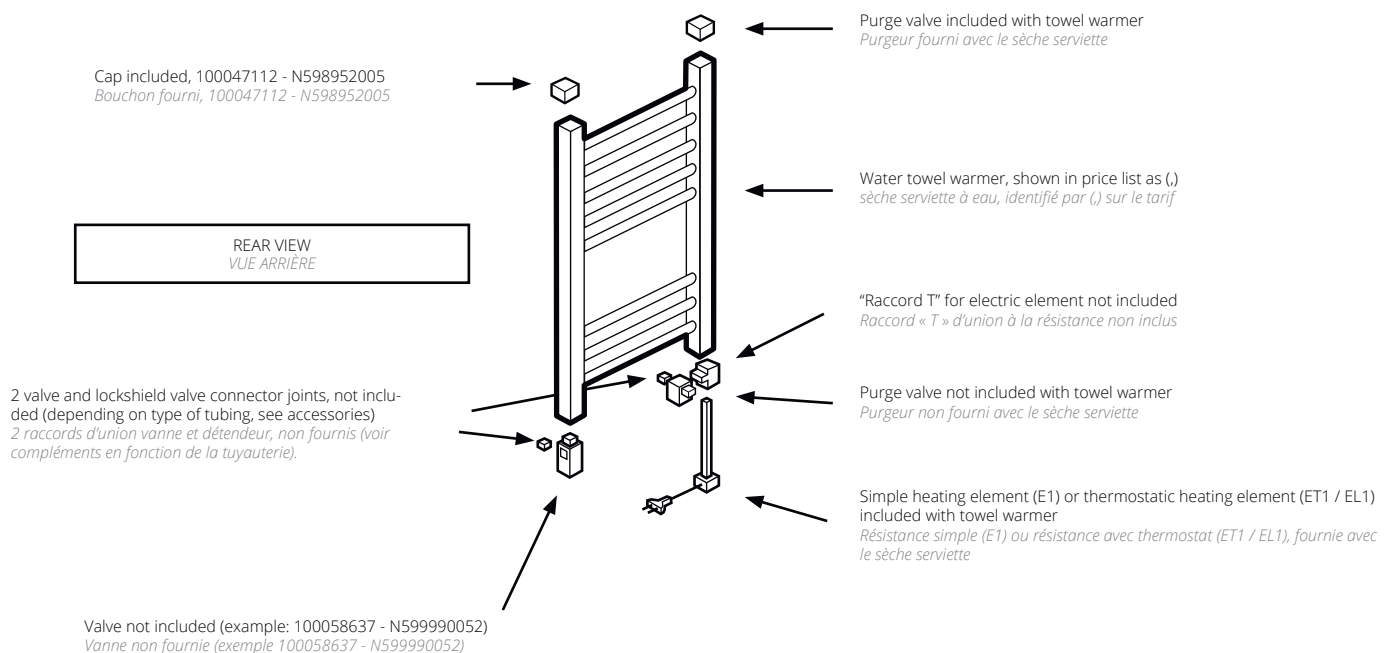

4.- Mixed towel warmer for dual tube installation

4.- sèche serviette mixte pour installation bitube