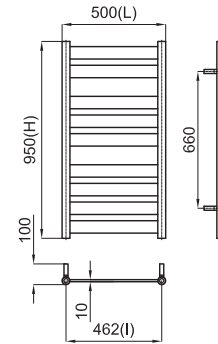

L mm	500	500
I mm	462	462
H mm	950	950
Tube N°	9	9
Watt ΔT = 50 K	246 W	399 W
Resist. W	300	400
Fij. N°	4	4

(.)	100048010 N537000001	chrome <i>chromé</i>		499,00 €
	100048011 N537000002	white <i>blanc</i>		311,00 €
E1	100215653 N537000097	chrome <i>chromé</i>		732,00 €
	100215608 N537000112	white <i>blanc</i>		513,00 €
EL1	100215643 N537000094	chrome <i>chromé</i>		739,00 €
	100215609 N537000088	white <i>blanc</i>		520,00 €
ML1	100215664 N537000106	chrome <i>chromé</i>		727,00 €
	100215661 N537000110	white <i>blanc</i>		508,00 €

Included accessories:
Accessoires inclus:

(E1)
(M1)

(EL1)
(ML1)

Included accessories:
Accessoires inclus:

(E1)
(M1)

(EL1)
(ML1)