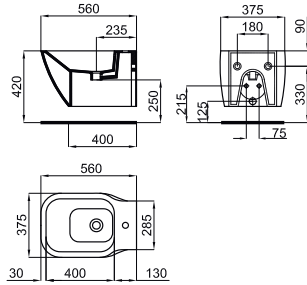

We recommend
On recommande

S U
100041214
N420400731

100168089
N365850108

○ white
○ blanc

632,00 €

100180497
N365850115

○ matt white
○ blanc mate

859,00 €

Wall hung bidet. Includes 100041282-N483040001 fixing kit
Bidet suspendu avec fixations 100041282-N483040001