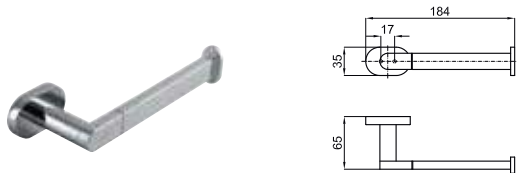

100042519 chrome
N640111501 chromé 0.3 **58,00 €**

Roll holder without cover
Porte-papier sans couvercle