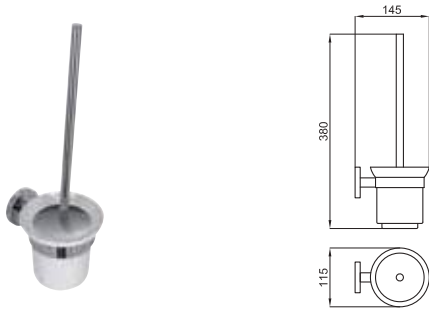

100103955
N64300024 chrome
chromé 1.0 **58,00 €**

Wall mounted brush holder
Porte-balai fixe