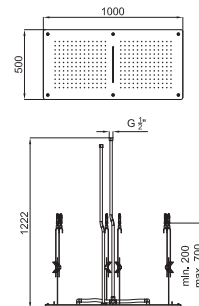

100121026
N186490008

inox mirror
miroir

1.450,00 €

SQUARE Deck-mounted shower head 100x50 cm with waterfall. Each side of the shower can be turn on separately or together. The minimum flow rate for an optimal operation of the waterfall is 15 l / min. The minimum flow rate for an operation of the rain independently is 15 l / min, for a combined operation of the rain is 30 l / min.

Ciel de pluie encastré au plafond 100x50 cm avec cascade. Chaque côté de la douche peut être utilisé de façon indépendante ou conjointement. Le débit minimum pour un fonctionnement optimal de la cascade est de 15 l / min. Le débit minimum pour une opération de la pluie indépendante est de 15 l / min, pour une opération combinée de la pluie est de 30 l / min.