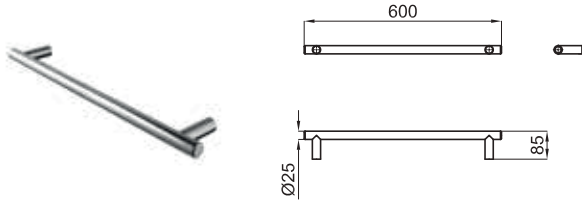

100238475
N603480001

chrome
chromé

110,00 €

45 cm towel rail
Porte-serviettes fixe 1 barre 45 cm.

TONO

designed by Foster + Partners

100238481
N603480004

chrome
chromé