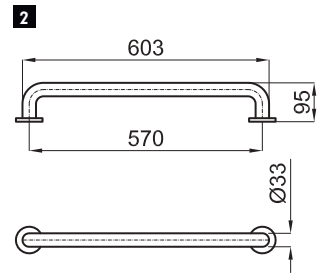

1 40 cm grab rail
Barre murale 40 cm.

100042132
N617010945

polished inox
Acier Inox poli

128,00 €

2 60 cm. grab rail
Barre murale 60 cm.

100042137
N617011097

white epoxy
Acier Inox epoxy blanc

123,00 €

100042135
N617011045

polished inox
Acier Inox poli

149,00 €

3 80 cm. grab rail
Barre murale 80 cm.

100042180
N617017045

polished inox
Acier Inox poli

171,00 €

4 100 cm. grab rail
Barre murale 100 cm.

100042177
N617016745

polished inox
Acier Inox poli

191,00 €

5 120 cm. grab rail
Barre murale 120 cm.

100042174
N617016345

polished inox
Acier Inox poli

222,00 €