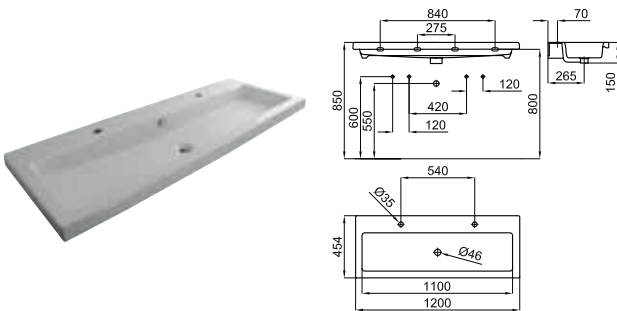

100090016
N377001044
white
blanc
28.7
10
632,00 €

CITY - 120x45 cm. wall hung basin with central offset bowl, overflow and 100041225 - N421040000 fixing kit.

CITY - Lavabo 120x45 cm suspendu, trop-plein et fixations 100041225 - N421040000