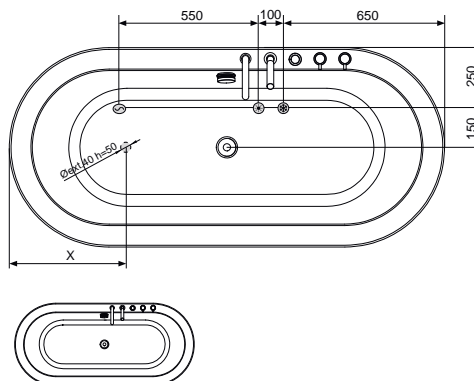

mm	A	B	C	D	E	F	G	H
1750 x 800	1750	440	875	45	800	620	1570	400
1900 x 870	1900	440	950	45	870	675	1700	435