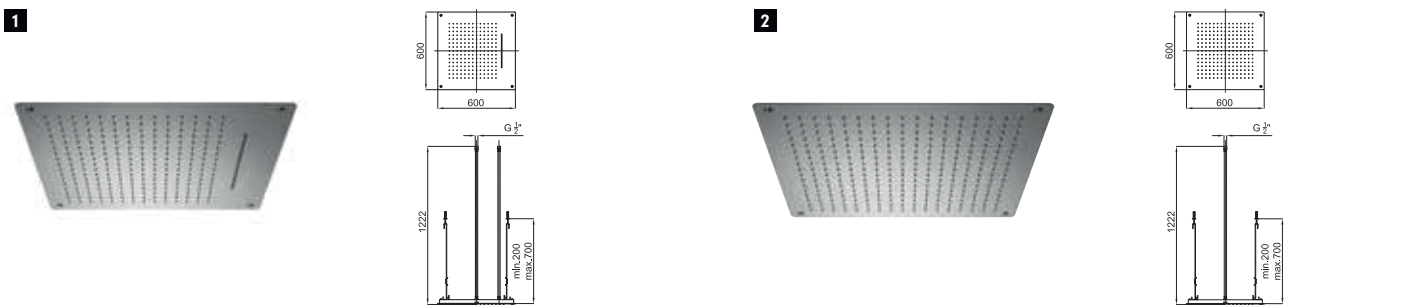

1 NK LOGIC - Ceiling Mounted Square 60 cm. Rain & Cascade shower Head. Flow Rate at 3 bar 22 l/min for the cascade and 16 l/min for the rain function.
NK LOGIC. Ciel de pluie encastré au plafond avec cascade square 60cm. À 3 bars de pression pour fonction pluie 16 l/min. et pour fonction cascade 22 l/min.

100137920
N186490017
mirror
14.2
1.161,00 €

2 Ceiling mounted Square 60 cm. rain shower head. Flow rate 18 l/min. at 3 bar.
Ciel de pluie encastré au plafond Square 60 cm. À 3 bars de pression 18 l/min.

100121024
N186490006
inox mirror
6.0
910,00 €