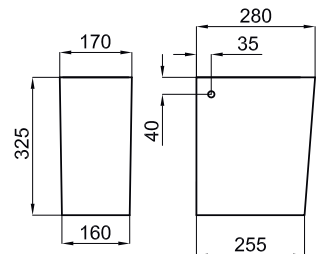

100080139
N380000005

white
blanc

107,00 €

Semi-pedestal for basin 60 cm. and cloakroom basin 50 cm. with fixing kit 100041212 - N420150000.
Cache-siphon pour lavabo 60 cm. et lave-mains 50 cm aux fixations 100041212 - N420150000.