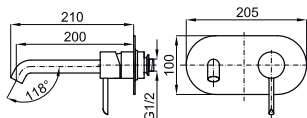

1 Single lever basin mixer trim kit. Ø35 mm ceramic cartridge. Without pop up waste. Flow rate 5 L/min at 3 bar. Possibility of vertical and horizontal installation.
Partie externe mitigeur lavabo encastré avec cartouche céramique de 35mm. Sans vidage. Le débit à 3 bars est de 5l/min (eau mitigée). Possibilité d'installation verticale ou horizontale

100210548
N19999068

chrome
chromé

269,00 €

100210549
N19999066

black
noir

309,00 €

2

2 SMART BOX BASIN - Universal and quick installation for basin mixer. 1/2" connections. Possibility of vertical and horizontal installation.
SMART BOX BASIN - Corps encastré installation rapide universelle pour mitigeur lavabo. Connexions 1/2". Possibilité d'installation horizontale et verticale.

100144928
N199999427

102,00 €

1