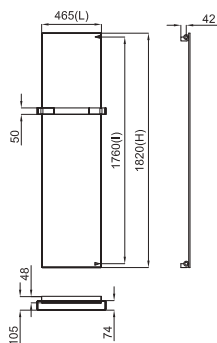

L mm	465
I mm	550 - 1760
H mm	1820
Tube N°	•
Watt ΔT = 50 K	510 W
Resist. W	750
Fij. N°	4