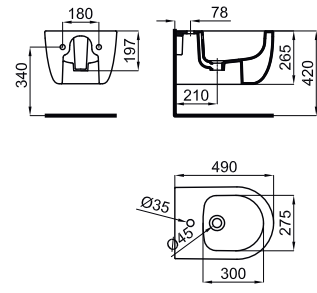

We recommend
On recommande

			100251873		white blanc			276,00 €
			N380000059					

Wall hung bidet 49cm with fixing kit 100041282 - N483040001
Bidet suspendu 49cm avec fixations 100041282 - N483040001