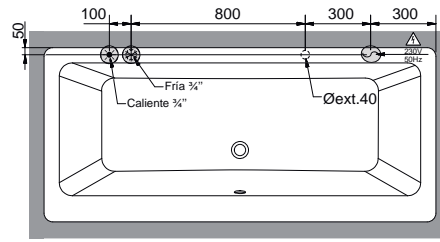

SOLEIL QUADRA

	Hot water connections Prise d'eau chaude
	Cold water connections Prise d'eau froide
	Waste Vidage
	Electrical connections Câblage électrique

180X80 · 60H

	L 120 cm. W 87 cm. H 200 cm.	2.09 m³		214 l.							100050674		glossy white blanc brillant				8	786,00 €
											N71000033	35.2	299.8					
	L 184 cm. W 84 cm. H 82 cm.	1.27 m³		214 l.							100050676		glossy white blanc brillant				1	2.373,00 €
											N71000043	39.3	57.3					
	L 184 cm. W 84 cm. H 82 cm.	1.27 m³		214 l.							100050673		glossy white blanc brillant				1	3.670,00 €
											N71000010	60.1	78.1					
	L 184 cm. W 84 cm. H 82 cm.	1.27 m³		214 l.							100050675		glossy white blanc brillant				1	5.285,00 €
											N71000042	64.2	82.2					
	L 184 cm. W 84 cm. H 82 cm.	1.27 m³		214 l.							100215246		glossy white blanc brillant				1	5.219,00 €
											N710001297	71.6	89.6					
	L 184 cm. W 84 cm. H 82 cm.	1.27 m³		214 l.							100215245		glossy white blanc brillant				1	6.666,00 €
											N710001293	75.7	93.7					
	L 184 cm. W 84 cm. H 82 cm.	1.27 m³		214 l.							100215503		glossy white blanc brillant				1	7.307,00 €
											N710001419	102.6	120.6					
	L 184 cm. W 84 cm. H 82 cm.	1.27 m³		214 l.							100215477		glossy white blanc brillant				1	8.461,00 €
											N710001362	106.7	124.7					
	L 184 cm. W 84 cm. H 82 cm.	1.27 m³		214 l.							100215573		glossy white blanc brillant				1	12.449,00 €
											N710001397	105.6	123.6					
	L 184 cm. W 84 cm. H 82 cm.	1.27 m³		214 l.							100215574		glossy white blanc brillant				1	13.589,00 €
											N710001445	109.7	127.7