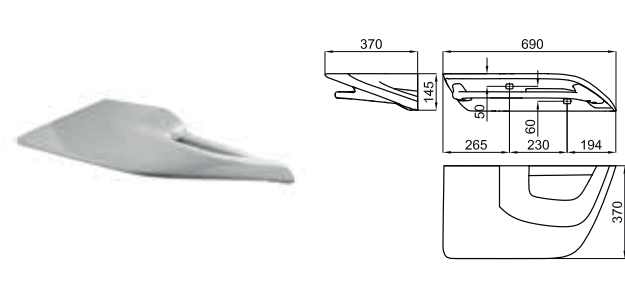

100183297
N372769945 white
blanc 25.4 6 **1.796,00 €**

109 cm. wall hung basin with right offset bowl and overflow. Clicker basin waste with ceramic plug, shipon and fixing kit included.
Lavabo 109 cm suspendu, décalé droite, avec trop plein. Inclut vidage clicker céramique, siphon et fixations.

100184335
N346779934 white
blanc 11.9 24 **648,00 €**

Right bowl basin shelf with fixing kit 100041225 - N421040000. Towel rail not included.
Etagère pour lavabo décalé droite. Inclut fixations 100041225 - N421040000. Porte serviettes non inclut