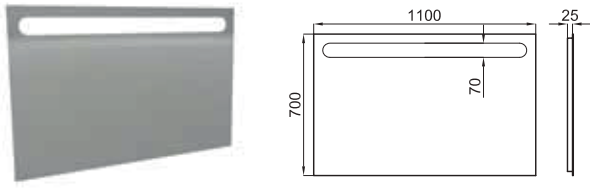

MIRRORS - MIROIRS

100114703
N899999881

mirror
miroir

692,00 €

110x70 mirror with light strip illuminated by LEDs. IP-44
Miroir 110x70 cm avec éclairage LED. IP-44

100114704
N899999880

mirror
miroir

634,00 €

80x70 mirror with light strip illuminated by LEDs. IP-44
Miroir 80x70 cm avec éclairage LED. IP-44