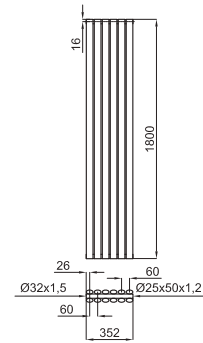

L mm	352
I mm	-
H mm	1800
Tube N°	12
Watt ΔT = 50 K	1136 W
Resist. W	-
Fij. N°	4

100093859
N523131160

● black
noir

715,00 €

100093835
N523131195

○ white
blanc

715,00 €

Water version (.)
Version eau (.)