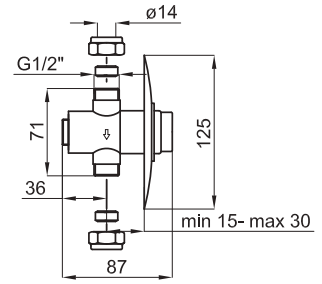

URINALS - URINOIRS

100104527
N399999869

chrome
chromé

120 921,00 €

Infrared flushing system for wc pan. Installation in solid wall. Operated by mains supply 230V. Plate included.

Plaque de commande infra rouge pour WC. Montage au mur en brique. Connection AC220V

100083080
N199999838

chrome
chromé

192 134,00 €

Concealed flush valve 1/2\" for urinals.

Fluxomètre poussoir encastré pour urinoir. Installation : encastré mur solide.