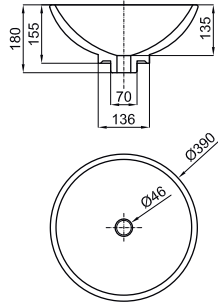

PROJECT TECH

We recommend // On recommande

100113665
N396990857

white
blanc

7.5 54

210,00 €

Ø40 cm. countertop basin without overflow. It's necessary to use a un-slotted clicker or freeflow grid basin waste.
Lavabo Ø40 cm. à poser sans trop plein. Un vidage à écoulement permanent devra être utilisé.