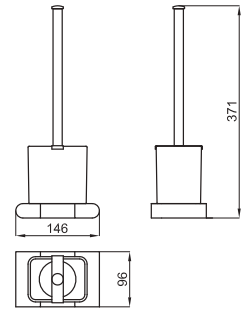

100094169
N643000013

chrome
chromé

186,00 €

Wall mounted brush holder
Porte-balai fixe