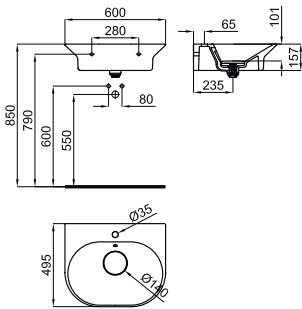

100188337
N372769948

white
blanc

28
329,00 €

40x50 cm. wall hung basin with overflow, clicker waste with ceramic cover and fixing kit 100041225 - N421040000 included.

Lavabo 40cm suspendu avec trop plein et bonde clicker céramique. Inclus fixations 100041225 - N421040000