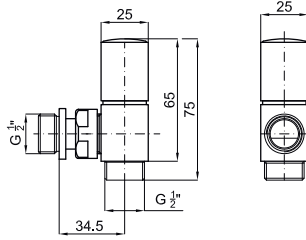

ACCESSORIES - ACCESSOIRES

100069254
N535000076

inox
inox

190,00 €

Nivelite square plug 1/2" + raccord 15 for pipeline of copper
Bouchon à équerre nivelite 1/2" + raccordement