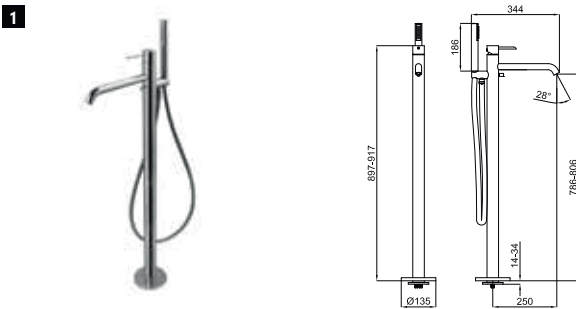

1	Floor mounted single lever bath shower mixer. Ø35 mm ceramic cartridge. Includes hand shower and 150cm shower hose. Automatic diverter. "Plus" aerator. Flow rate for shower: 12,25 l/min. at 3 bar and flow rate bath: 14,64 l/min. at 3 bar. It has to be purchased together with floor mounted Smart box 100149141-N199999397		100209423 N200000003	chrome chromé		1.311,00 €
	Mitigeur bain/douche installation au sol complet avec flexible et douchette. Cartouche céramique Ø35 mm. Mousseur "plus". À 3 bars de pression pour douche 12,25 l/min. et pour bain 14,64 l/min. Corps interne Smartbox robinetterie installation au sol nécessaire 100149141 - N199999397		100209456 N200000002	black noir		1.552,00 €

2	SMART BOX BATH - built-in body with universal quick installation for floor taps with 1/2" connections. SMART BOX BATH - Corps encastré installation rapide universelle pour robinetteries installation au sol avec connections 1/2".		100149141 N199999397			96,00 €