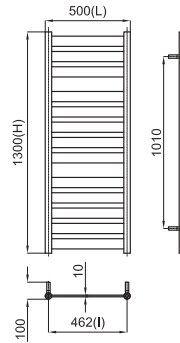

L mm	500	500
I mm	462	462
H mm	1300	1300
Tube N°	13	13
Watt ΔT = 50 K	340 W	562 W
Resist. W	500	600
Fij. N°	4	4

(.)	100048014 N537000005	chrome <i>chromé</i>	13.8	24	634,00 €
	100048012 N537000004	white <i>blanc</i>	13.8	24	365,00 €
E1	100216123 N537000108	chrome <i>chromé</i>	18.6	24	882,00 €
	100215648 N537000084	white <i>blanc</i>	18.6	24	603,00 €
EL1	100216150 N537000089	chrome <i>chromé</i>	18.6	24	890,00 €
	100215668 N537000101	white <i>blanc</i>	18.6	24	611,00 €
M1	100216151 N537000102	chrome <i>chromé</i>	14.1	24	863,00 €
	100215657 N537000091	white <i>blanc</i>	14.1	24	585,00 €
ML1	100216153 N537000082	chrome <i>chromé</i>	14.1	24	871,00 €
	100216122 N537000109	white <i>blanc</i>	14.1	24	593,00 €

Included accessories:
Accessoires inclus:

Included accessories:
Accessoires inclus: