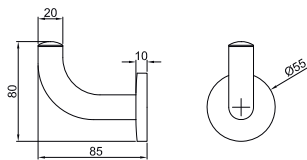

EASY

100042183
N617020045

polished inox
Acier Inox poli

40,00 €

Robe hook
Crochet