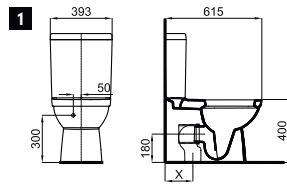

ACRO N

1 2 3 It is required
Requiert
S - V
X
100041216
N420442300

1 It is required
Requiert
100091751
N299999597
100157942
N157416502

1 2 It is required
Requiert
100044110
N258020000
100157942
N157416502

1 C/C adjustable outlet pan pack with bottom left-hand side inlet cistern
Pack cuvette au sol, sortie orientable et alimentation réservoir inférieure gauche

100231995
N380000046 white
blanc

399,00 €

BTW

2 C/C adjustable outlet pan pack with left-hand side inlet cistern
Pack cuvette au sol avec sortie orientable et alimentation réservoir latérale à gauche

100237273
N380000052 white
blanc

399,00 €

BTW

3 C/C adjustable outlet pan pack with rear left-hand side inlet cistern
Pack cuvette au sol avec sortie orientable et alimentation réservoir arrière à gauche

100237244
N380000051 white
blanc

425,00 €

BTW

4 Soft-close seat and cover
Abattant cuvette descente retenue

100232693
N356330444 white
blanc

138,00 €

We recommend
On recommande

S - H
100041214
N420400731

100231996
N380000047 white
blanc
25.0 kg 14 cm **181,00 €**

Bidet with fixing kit 100041212 - N420150000
Bidet avec fixations 100041212 - N420150000