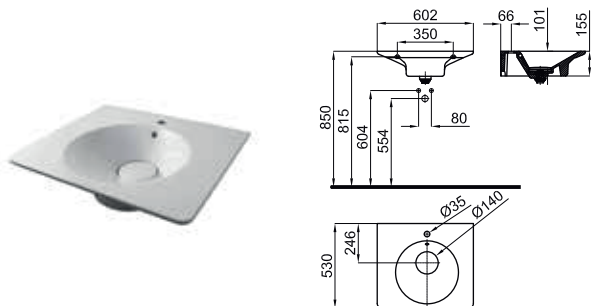

TONO

designed by Foster + Partners

100235011
N351780039 white
blanc 20.0 16 **444,00 €**

60 cm. wall hung basin with overflow, clicker waste with ceramic cover and fixing kit 100041225 - N421040000 included.
Lavabo suspendu 60 avec trop plein et couvercle céramique type clicker. Inclus fixations 100041225 - N421040000