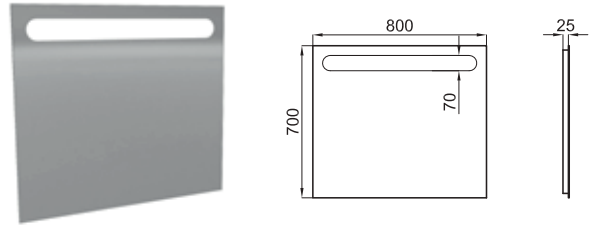

MIRRORS - MIROIRS

100114703
N899999881

mirror
miroir

692,00 €

110x70 mirror with light strip illuminated by LEDs. IP-44
Miroir 110x70 cm avec éclairage LED. IP-44

100114704
N899999880

mirror
miroir

634,00 €

80x70 mirror with light strip illuminated by LEDs. IP-44
Miroir 80x70 cm avec éclairage LED. IP-44