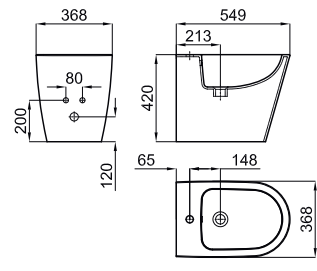

We recommend
On recommande

BTW			100160850		white blanc			247,00 €
			N380000031					

Bidet with fixing kit 100110005 - N499816959
Bidet avec fixations 100110005 - N499816959