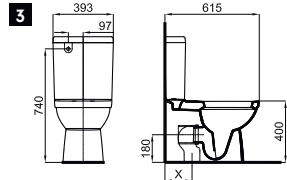

ACRO N

1 2 3 It is required
Requiert
S - V
X
100041216
N420442300

1 It is required
Requiert
100091751
N299999597
100157942
N157416502

1 2 It is required
Requiert
100044110
N258020000
100157942
N157416502

1 C/C adjustable outlet pan pack with bottom left-hand side inlet cistern
Pack cuvette au sol, sortie orientable et alimentation réservoir inférieure gauche

100231995
N380000046 white
blanc

399,00 €

BTW

2 C/C adjustable outlet pan pack with left-hand side inlet cistern
Pack cuvette au sol avec sortie orientable et alimentation réservoir latérale à gauche

100237273
N380000052 white
blanc

399,00 €

BTW

3 C/C adjustable outlet pan pack with rear left-hand side inlet cistern
Pack cuvette au sol avec sortie orientable et alimentation réservoir arrière à gauche

100237244
N380000051 white
blanc

425,00 €

BTW

4 Soft-close seat and cover
Abattant cuvette descente retenue

100232693
N356330444 white
blanc

138,00 €

We recommend
On recommande

S - H
100041214
N420400731

100231996
N380000047 white
blanc
25.0 kg 14 cm **181,00 €**

Bidet with fixing kit 100041212 - N420150000
Bidet avec fixations 100041212 - N420150000