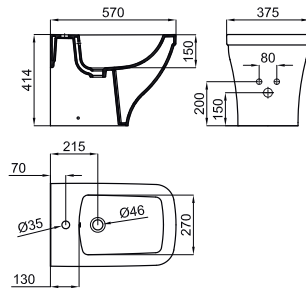

100130997
N312140105

white
blanc

143,00 €

2B Thermodur seat and cover
Abattant cuvette Thermodur

100140930
N390000047

white
blanc

132,00 €

We recommend
On recommande