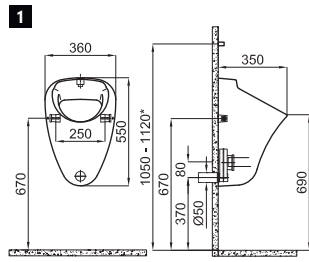

URINALS - URINOIRS

1 ACRO - Urinal with upper water supply and side attachment with 100041212 - N420150000 fixing kit. Includes 100041265 - N450600001 siphon. Can be installed on solid walls or light walls. The height dimension of the fluxometer installation is governed by the code 100067698 - N199999921
ACRO - Urinoir à alimentation supérieure et maintien latéral par fixations 100041212 - N420150000. Le siphon 100041265 - N450600001 est inclus.

100090783
N380000012

white
blanc

177,00 €

2 ACRO - Urinal with rear water supply and side attachment with 100041212 - N420150000 fixing kit. Includes 100041265 - N450600001 siphon. Can be installed on solid walls or light walls.
ACRO - Urinoir à alimentation arrière et maintien latéral par fixations 100041212 - N420150000. Le siphon 100041265 - N450600001 est inclus.

100090784
N380000014

white
blanc

177,00 €