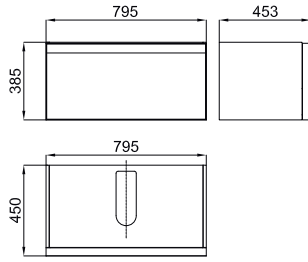

PURE

PURE

100210513
N835909967

○ white
blanc

1.460,00 €

100210505
N835909966

● black
noir

1.460,00 €