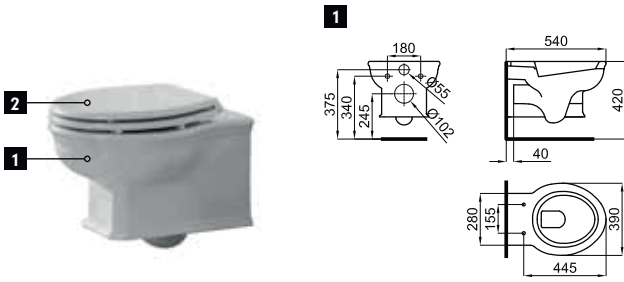

1 Wall hung pan. Includes 100099888-N499816916 fixing kit
Cuvette suspendue avec fixations 100099888-N499816916

100232021
N322286250

white
blanc

553,00 €

2 Soft close seat and cover
Abattant cuvette descente retenue