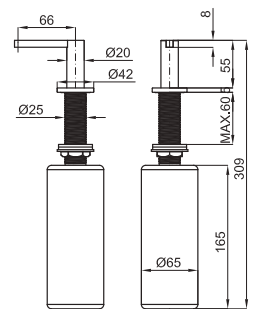

TONO

designed by Foster + Partners

100189342
N770000203

chrome
chromé

97,00 €

Robe hook
Crochet

100189228
N770000202

chrome
chromé

114,00 €

Concealed soap dispenser for countertop. Capacity 500 ml.
Diffuseur de savon à encastrer sur plan. Capacité 500 ml.