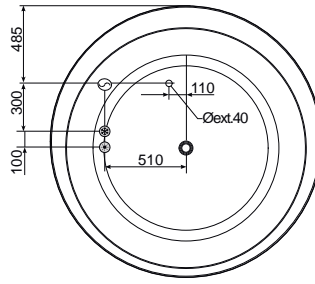

SOLEIL ROUND

	Hot water connections Prise d'eau chaude
	Cold water connections Prise d'eau froide
	Waste Vidage
	Electrical connections Câblage électrique

170 · 68H

	L 180 cm. W 180 cm. H 140 cm.	3.54 m³		500 l.						100078588 N710000237		glossy white blanc brillant		53.0		552.4		10	2.865,00 €
										100078406 N710000230		glossy white blanc brillant		57.1		76.0		1	3.946,00 €
	L 180 cm. W 180 cm. H 95 cm.	3.08 m³		500 l.						100078411 N710000325		glossy white blanc brillant		87.0		109.4		1	5.161,00 €
										100078412 N710000293		glossy white blanc brillant		91.1		113.5		1	6.195,00 €
										100078407 N710000288		glossy white blanc brillant		100.0		122.4		1	6.852,00 €
										100078408 N710000279		glossy white blanc brillant		104.1		126.5		1	7.887,00 €
	L 180 cm. W 180 cm. H 95 cm.	3.08 m³		500 l.						100216235 N710001460		glossy white blanc brillant		104.7		127.1		1	5.493,00 €
										100215273 N710001338		glossy white blanc brillant		108.8		131.2		1	7.681,00 €
										100215236 N710001331		glossy white blanc brillant		117.7		140.1		1	7.911,00 €
										100215259 N710001349		glossy white blanc brillant		121.8		144.2		1	9.361,00 €
	L 180 cm. W 180 cm. H 95 cm.	3.08 m³		500 l.						100215529 N710001376		glossy white blanc brillant		113.5		135.9		1	8.589,00 €
										100215507 N710001407		glossy white blanc brillant		117.6		140.0		1	9.743,00 €
										100215515 N710001433		glossy white blanc brillant		113.5		135.9		1	10.121,00 €
										100215552 N710001424		glossy white blanc brillant		117.6		140.0		1	11.273,00 €
	L 180 cm. W 180 cm. H 95 cm.	3.08 m³		500 l.						100215548 N710001431		glossy white blanc brillant		116.5		138.9		1	15.776,00 €
										100215565 N710001410		glossy white blanc brillant		120.4		143.0		1	17.059,00 €
	L 180 cm. W 180 cm. H 95 cm.	3.08 m³		500 l.						100215484 N710001340		glossy white blanc brillant		126.3		148.9		1	17.696,00 €
										100215468 N710001359		glossy white blanc brillant		130.4		153.0		1	18.904,00 €