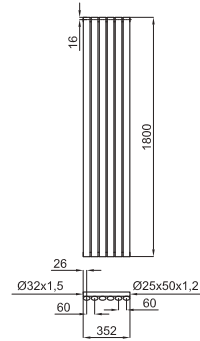

Included accessories:
Accessoires inclus:

(E1)
(M1)

(EL1)
(ML1)

ESSENCE-C

350x1800

			
L mm	352	352	352
l mm	-	-	-
H mm	1800	1800	1800
Tube N°	6	6	6
Watt ΔT = 50 K	448 W	751 W	751 W
Resist. W	500	600	600
Fij. N°	4	4	4