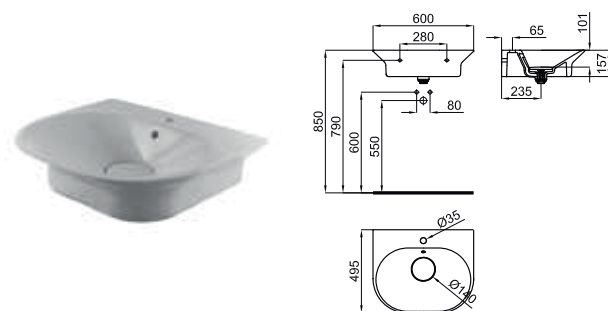

100188374
N372769949 white
blanc 18.4 24 **373,00 €**

60x50 cm. wall hung basin with overflow, clicker waste with ceramic cover and fixing kit 100041225 - N421040000 included.
Lavabo 60cm suspendu avec trop plein et bonde clicker céramique. Inclus fixations 100041225 - N421040000