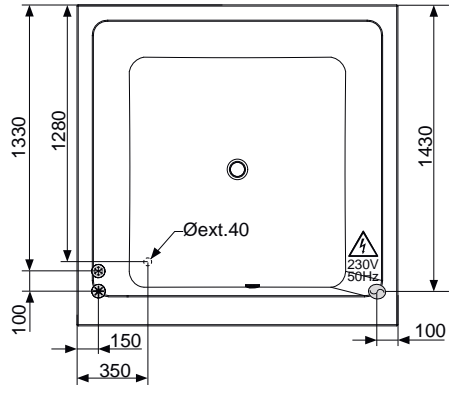

SOLEIL SQUARE