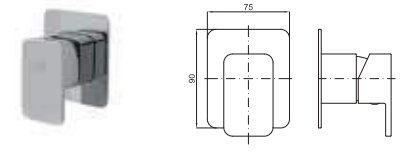

LOUNGE

100140134 chrome
N199999482 chromé 168,00 €