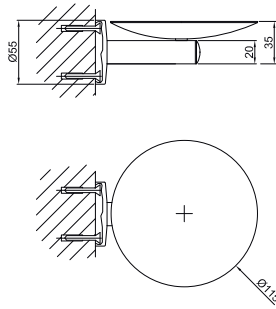

EASY

100042193
N617310045

polished inox
Acier Inox poli

119,00 €

Wall mounted soap dish
Porte-savon fixe