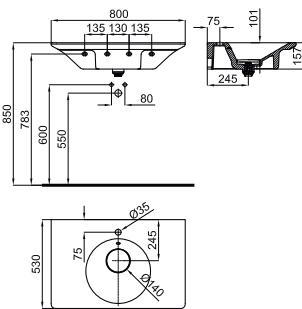

100235011
N351780039

white
blanc

16
444,00 €

60 cm. wall hung basin with overflow, clicker waste with ceramic cover and fixing kit 100041225 - N421040000 included.

Lavabo suspendu 60 avec trop plein et couvercle céramique type clicker. Inclus fixations 100041225 - N421040000