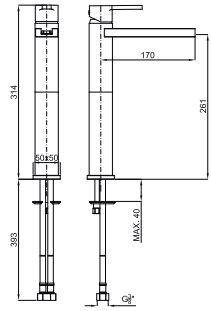

eco

100215393
N199999038

chrome
chromé

393,00 €

High spout single lever basin mixer 3/8". Ø25 mm ceramic cartridge Length of hoses 390 mm. Without aerator . Flow rate 4 l/min. at 3 bar.

Mitigeur lavabo bec haut avec cartouche Ø25 mm. Flexibles raccordement 3/8" longueur 390 mm. Sans vidage. Chute d'eau en effet cascade. À 3 bars de pression 4 l/min.