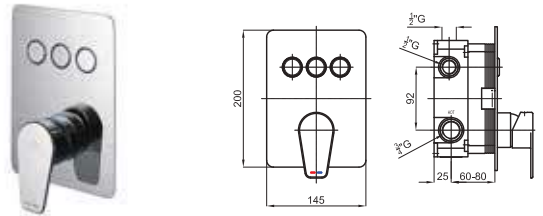

EX < 3 > NEW 100243873 N155416559 chrome chromé 4.9 705,00 €

Thermostatic concealed bath/shower mixer with 3 outlets. Thermostatic cartridge. Inlet connections 3/4", Outlet connections 1/2". Trim kit and Smart box body included. The flow rate at 3 bar is 20 l/min for both lateral outlets and 22 l/min for the upper outlet. Possibility to combine functions simultaneously. Trims for hand shower, rain and cascade buttons installed. Additionally it's included a central jet trim button interchangeable. It can be combined with 100243874 y 100243839 opening the additional outlet at the bottom.

Mitigeur thermostatique encastré bain/douche à 3 sorties. Cartouche thermostatique avec élément en cire intégré. Connexions d'entrées 3/4" et de sorties 1/2". Inclus corps interne type SMART BOX et partie externe. Le flux à 3 bars de pression est de 20 l/min pour les sorties latérales et 22 l/min pour la sortie supérieure. Les boutons inclus de série sont la douche, la cascade et la pluie. Interchangeabilité d'un bouton par un jet central. Possibilité de combiner avec 100243874 et 100243839 en ouvrant la sortie inférieure de la SMART BOX.

EX < 3 > NEW 100243835 N155416566 chrome chromé 4.9 541,00 €

Single lever concealed bath/shower mixer with 3 outlets. Ø45 mm ceramic cartridge. Inlet connections 3/4", Outlet connections 1/2". Trim kit and Smart box body included. The flow rate at 3 bar is 22 l/min for both lateral outlets and 26 l/min for the upper outlet. Possibility to combine functions simultaneously. Trims for hand shower, rain and cascade buttons installed. Additionally it's included a central jet trim button interchangeable. It can be combined with 100243874 y 100243839 opening the additional outlet at the bottom.

Mitigeur encastré bain/douche à 3 sorties. Cartouche céramique de 45mm. Connexions d'entrées 3/4" et de sorties 1/2". Inclus corps interne type SMART BOX et partie externe. Le flux à 3 bars de pression est de 22,6 l/min pour les sorties latérales et 26 l/min pour la sortie supérieure. Possibilité de combiner les fonctions simultanément. Les boutons inclus de série sont la douche, la cascade et la pluie. Interchangeabilité d'un bouton par un jet central. Possibilité de combiner avec 100243874 et 100243839 en ouvrant la sortie inférieure de la SMART BOX.