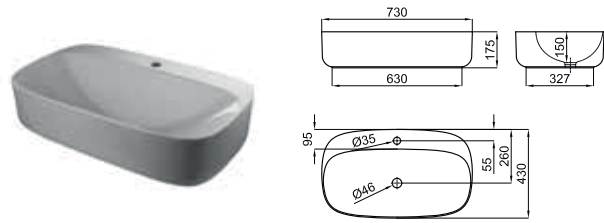

ARQUITECT

	100200789 N390000056	○ white <i>blanc</i>		28	338,00 €
	100229825 N390000062	○ matt white <i>blanc mate</i>		28	487,00 €

	100200797 N390000051	○ white <i>blanc</i>		18	486,00 €

42 cm. countertop basin without overflow. It's necessary to use a un-slotted clicker or freeflow grid basin waste.
Lavabo 42 cm. à poser sans trop plein. Un vidage à écoulement permanent devra être utilisé.

70 cm. countertop basin without overflow. It's necessary to use a un-slotted clicker or freeflow grid basin waste.
Lavabo 70 cm. à poser sans trop plein. Un vidage à écoulement permanent devra être utilisé.