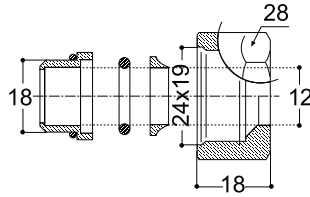

ACCESSORIES - ACCESSOIRES

100041893
N599910001

chrome
chromé

13,00 €

Nivelite raccord set 24x19x12 cm.
Raccordement nivelite 24x19x12 cm