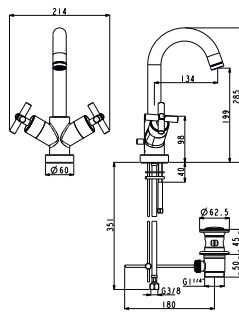

FUTURE

100038260
N134110001

● chrome
● chromé

422,00 €

Monoblock basin mixer 3/8". Ceramic disc valves . Length of hoses 350 mm. with pop-up waste set 1 1/4". "Plus" aerator. Flow rate 17,69 l/min. at 3 bar.
Mélangeur lavabo tête céramique (ouverture 90°). Flexibles raccordement 3/8" longueur 350 mm. Garniture de vidage 1 1/4". Avec mousseur "plus". À 3 bars de pression (eau mélangée) 12,78 l/min.