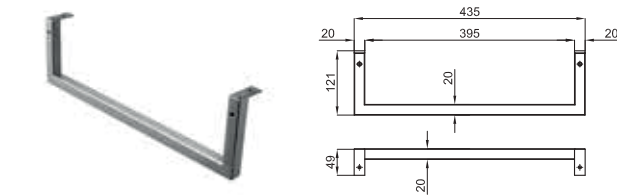

100234146 N801151058	polished inox inox poli		206,00 €

Towel rail 45cm polished inox for countertop Project Tech and Project Wood.
Porte-serviettes 45 cm inox poli par tablettes Project Tech et Project Wood.