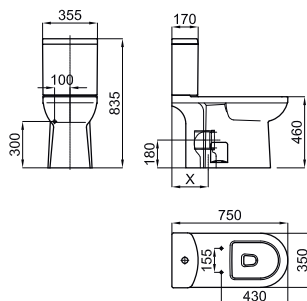

1 Dual Outlet especial needs WC pan. Includes 2x fixings kit 100040452-N301150000
Cuvette surélevée à terre sortie orientable. Inclus 2 fixations 100040452-N301150000

100213828
N333688441

white
blanc

485,00 €

2 C/C Cistern with bottom entry mechanism
Réservoir avec mécanisme alimentation inférieure gauche

100213817
N333688442

white
blanc

179,00 €

3 Soft close seat and cover
Abattant cuvette descente retenue

100213809
N333688443

white
blanc

166,00 €