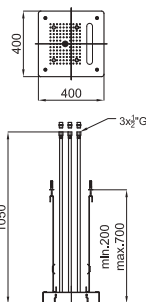

RECESSED PRODUCT RANGE · GAMME ENCASTREMENT

100165568
N199999313

mirror
miroir

1.719,00 €

LOUNGE 40cm concealed ceiling shower head. Shower modes: rain shower, mist function and laminar spray. Additional function: chromotherapy. Remote control for chromotherapy included. IP67 protection. 220V power supply. Shower valve not included. A 3 exit shower valve with minimum flowrate of 16 l/min is required.

Ciel de pluie encastré au plafond 40cm. Fonctions pluie, brumisateur, jet central et chromothérapie. Inclus télécommande pour le contrôle de la chromothérapie. Protection IP67. Tension d'alimentation 220V. Robinetterie non incluse; 3 voies sont nécessaires pour son fonctionnement. Débit minimum nécessaire de 16l/min.