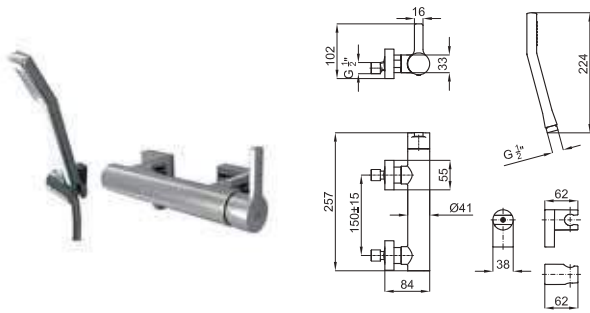

URBAN

			100081860 N199999863	 chrome chromé		224,00 €
			100082633 N199999855	 white blanc		268,00 €
			100082650 N199999852	 black noir		268,00 €

			100081861 N199999868	 chrome chromé		276,00 €
			100082658 N199999844	 white blanc		322,00 €
			100082659 N199999843	 black noir		322,00 €

Wall mounted exposed shower mixer 1/2". Ø35 mm ceramic cartridge. Centre distance 150 +/- 15 mm. Includes 150 cm. long shower flexible, hand shower and wall bracket. Flow rate 11,7 l/min. at 3 bar.
Mitigeur externe douche avec cartouche Ø35 mm. Distance entre des raccords 150 +/- 15 mm. Support, douchette et flexible 150 cm. inclus. À 3 bars de pression 11,7 l/min.

Wall mounted exposed bath shower mixer 1/2". Ø35 mm ceramic cartridge. Automatic diverter and "plus" aerator. Centre distance 150 +/- 15 mm. Includes 175 cm. long shower flexible, hand shower and wall bracket. Flow rate for shower: 11,6 l/min. at 3 bar and flow rate bath: 16,43 l/min. at 3 bar.
Mitigeur externe bain/douche avec cartouche Ø35 mm. Inverseur automatique. Avec mousseur "plus". Distance entre des raccords 150 +/- 15 mm. Support, douchette et flexible 175 cm. inclus. À 3 bars de pression pour douche 11,6 l/min. et pour bain 16,43 l/min.

1

2

1 External part 3-piece bathtub installation battery
Partie externe batterie installation baignoire 3 pièces.

100165597
N118211303 chrome
chromé **332,00 €**

100271603
N199998910 black
noir **411,00 €**

2 PROJECT LINE - Inner body 3-piece bathtub installation battery. Ø40 mm TRI-CONTROL ceramic cartridge with built-in diverter.
PROJECT LINE - Corps interne batterie installation baignoire 3 pièces. Cartouche céramique TRI-CONTROL Ø40 mm avec inverseur intégré.

100166061
N199999310 chrome
chromé **234,00 €**

100271600
N116230105 black
noir **391,00 €**

100150523
N194710574 chrome
chromé **83,00 €**