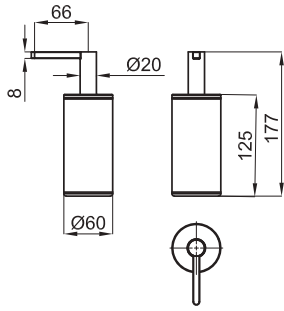

TONO

designed by Foster + Partners