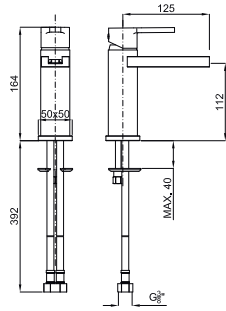

Wall bracket adjustable
Support douchette orientable

URBAN C

eco

100215400
N199999039

chrome
chromé

322,00 €

Single lever basin mixer 3/8". Ø25 mm ceramic cartridge Length of hoses 390 mm. Without pop-up waste. Without aerator . Flow rate 4 l/min. at 3 bar.