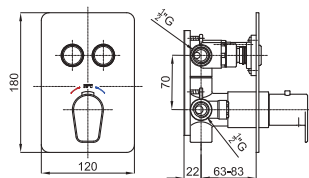

PROJECT LINE

EX	< 2 >	NEW	100243848 N155416558	chrome chrome	3.2	583,00 €
< 2 >	60	NEW	100271995 N155416652	black noir	3.2	740,00 €

Thermostatic concealed bath/shower mixer with 2 outlets. Thermostatic cartridge. Connections 1/2". Trim kit and Project Line body included. The flow rate at 3 bar is 21 l/min for both outlets. Possibility to combine functions simultaneously. Trims for hand shower and rain buttons installed. It incorporates additionally a cascade trim button interchangeable. It can be combined with 100243874 y 100243839 opening the additional outlet at the bottom.

Mitigeur thermostatique encastré bain/douche à 2 sorties. Cartouche thermostatique avec élément en céramique intégré. Connexions d'entrées et de sorties en 1/2". Inclus corps interne type PROJECT LINE et partie externe. Le flux à 3 bars de pression est de 21 l/min pour chaque sorties. Les boutons inclus de série sont la douchette et la pluie. Interchangeabilité d'un bouton par une cascade. Possibilité de combiner avec 100243874 et 100243839 en ouvrant la sortie inférieure.

EX	< 2 >	NEW	100243819 N155416556	chrome chrome	3.3	439,00 €
< 2 >	60	NEW	100272013 N155416654	black noir	3.3	555,00 €

Single lever concealed bath/shower mixer with 2 outlets. Ø40 mm ceramic cartridge. Connections 1/2". Trim kit and Project Line body included. The flow rate at 3 bar is 19,8 l/min for both outlets. Possibility to combine functions simultaneously. Trims for hand shower and rain buttons installed. It incorporates additionally a cascade trim button interchangeable.

Mitigeur encastré bain/douche à 2 sorties. Cartouche céramique de 40mm. Connexions d'entrées et de sorties en 1/2". Inclus corps interne type PROJECT LINE et partie externe. Le flux à 3 bars de pression est de 19,8 l/min pour chaque sorties. Possibilité de combiner les fonctions simultanément. Les boutons inclus de série sont la douchette et la pluie. Interchangeabilité d'un bouton par une cascade.