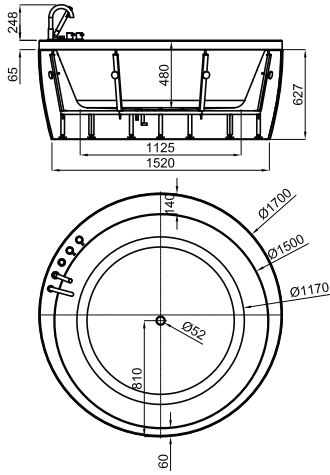

SOLEIL ROUND

	Hot water connections Prise d'eau chaude
	Cold water connections Prise d'eau froide
	Waste Vidage
	Electrical connections Câblage électrique

170 · 68H

	L 180 cm. W 180 cm. H 140 cm.	3.54 m³		500 l.						100078588 N710000237		glossy white blanc brillant		53.0		552.4		10	2.865,00 €
										100078406 N710000230		glossy white blanc brillant		57.1		76.0		1	3.946,00 €
	L 180 cm. W 180 cm. H 95 cm.	3.08 m³		500 l.						100078411 N710000325		glossy white blanc brillant		87.0		109.4		1	5.161,00 €
										100078412 N710000293		glossy white blanc brillant		91.1		113.5		1	6.195,00 €
										100078407 N710000288		glossy white blanc brillant		100.0		122.4		1	6.852,00 €
										100078408 N710000279		glossy white blanc brillant		104.1		126.5		1	7.887,00 €
	L 180 cm. W 180 cm. H 95 cm.	3.08 m³		500 l.						100216235 N710001460		glossy white blanc brillant		104.7		127.1		1	5.493,00 €
										100215273 N710001338		glossy white blanc brillant		108.8		131.2		1	7.681,00 €
										100215236 N710001331		glossy white blanc brillant		117.7		140.1		1	7.911,00 €
										100215259 N710001349		glossy white blanc brillant		121.8		144.2		1	9.361,00 €
	L 180 cm. W 180 cm. H 95 cm.	3.08 m³		500 l.						100215529 N710001376		glossy white blanc brillant		113.5		135.9		1	8.589,00 €
										100215507 N710001407		glossy white blanc brillant		117.6		140.0		1	9.743,00 €
										100215515 N710001433		glossy white blanc brillant		113.5		135.9		1	10.121,00 €
										100215552 N710001424		glossy white blanc brillant		117.6		140.0		1	11.273,00 €
	L 180 cm. W 180 cm. H 95 cm.	3.08 m³		500 l.						100215548 N710001431		glossy white blanc brillant		116.5		138.9		1	15.776,00 €
										100215565 N710001410		glossy white blanc brillant		120.4		143.0		1	17.059,00 €
	L 180 cm. W 180 cm. H 95 cm.	3.08 m³		500 l.						100215484 N710001340		glossy white blanc brillant		126.3		148.9		1	17.696,00 €
										100215468 N710001359		glossy white blanc brillant		130.4		153.0		1	18.904,00 €