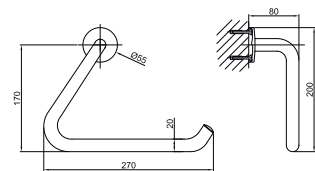

100042184
N617071145

polished inox
Acier Inox poli

78,00 €

27 cm towel holder
Anneau porte-serviettes 27 cm.