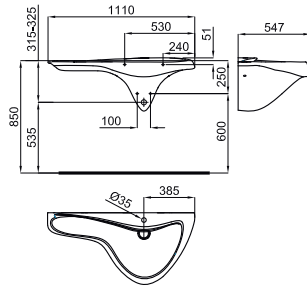

100183297
N372769945

white
blanc

1.796,00 €

109 cm. wall hung basin with right offset bowl and overflow. Clicker basin waste with ceramic plug, shipon and fixing kit included.
Lavabo 109 cm suspendu, décalé droite, avec trop plein . Inlcut vidage clicker céramique, siphon et fixations.