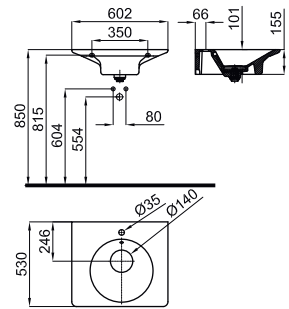

100188337
N372769948

white
blanc

28
329,00 €

40x50 cm. wall hung basin with overflow, clicker waste with ceramic cover and fixing kit 100041225 - N421040000 included.

Lavabo 40cm suspendu avec trop plein et bonde clicker céramique. Inclus fixations 100041225 - N421040000