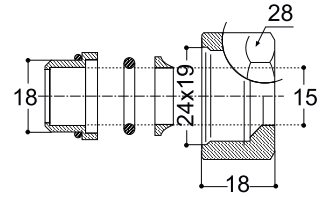

100041897
N599970001

chrome
chromé

13,00 €

Nivelite raccord set 24x19x15 cm.
Raccordement nivelite 24x19x15 cm

100047112
N598952005

chrome
chromé

7,00 €

Threaded 1/2" cap
Bouchon fileté 1/2"

100064995 COMPLEMENTOS Excentrica

100064995
N299999865

chrome
chromé

16,00 €

Offset 10 mm 1/2" 1/2" chrome connector
Excentrique 10 mm. 1/2" - 1/2" chromé.