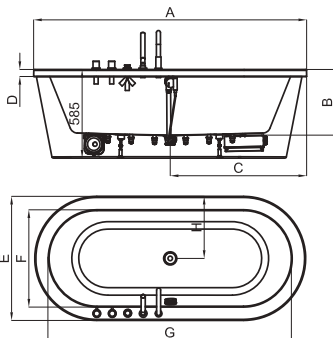

mm	A	B	C	D	E	F	G	H
1750 x 800	1750	440	875	45	800	620	1570	400
1900 x 870	1900	440	950	45	870	675	1700	435