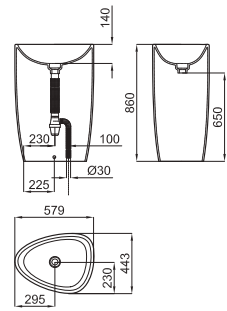

100107295 N379000011		white <i>blanc</i>			1.961,00 €

Floor standing basin without overflow. With flexi bottle trap floor outlet installation. Fixing kit 100041212 - N420150000 and pop-up waste with ceramic plug.
Lavabo au sol sans trap plein. Inclus siphon flexible pour installation évacuation au sol, fixations 100041212 - N420150000 et bonde de vidage type clicker avec couvercle en céramique