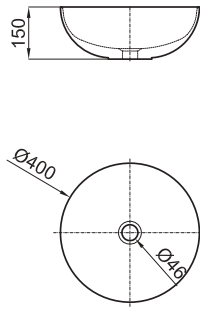

NEW · SLENDER

		100255371 N364850019	white blanc	5.9	52	204,00 €

		100255357 N364850026	white blanc	7.0	52	162,00 €

		100255721 N364850020	matt white blanc mate	5.9	52	399,00 €

		100255373 N364850023	matt white blanc mate	7.0	52	324,00 €

40 cm. countertop basin without overflow. It's necessary to use a un-slotted clicker or freeflow grid basin waste.
Lavabo 40 cm. à poser sans trop plein. Un vidage à écoulement permanent devra être utilisé.

41x41 cm. countertop basin without overflow. It's necessary to use a un-slotted clicker or freeflow grid basin waste.
Lavabo 41x41 cm. à poser sans trop plein. Un vidage à écoulement permanent devra être utilisé.