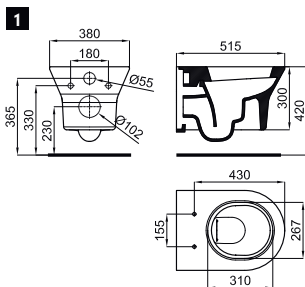

1 Wall hung pan. Includes the fixings kit 100214298-N351780032
Cuvette suspendue. Inclus fixations

100188366
N39999769

white
blanc

6/3L
4.5/3L

25.4

20

504,00 €

2 Toilet seat and cover with soft-close hinges
Abattant cuvette descente retenue

100188391
N39999768

white
blanc

3.3

100

182,00 €