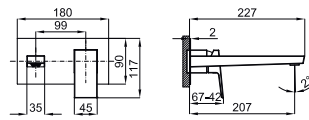

NEW · SQUARE

1

2

1 Single lever basin mixer 3/8". Ø25 mm ceramic cartridge. Length of hoses 405 mm. With pop-up waste set 1 1/4". "Plus" aerator. Flow rate 5 l/min. at 3 bar.
Mitigeur lavabo avec cartouche Ø25 mm. Flexibles raccordement 3/8" longueur 405 mm., garniture de vidage 1 1/4". Avec mousseur "plus". À 3 bars de pression 5 l/min.

NEW **100263947** **N199998927** chrome chromé 1.8 **342,00 €**

NEW **100264003** **N199998922** black noir 1.8 **427,00 €**

2 Single lever basin mixer 3/8". Ø25 mm ceramic cartridge. Length of hoses 405 mm. Without pop-up waste set 1 1/4". "Plus" aerator. Cold-water opening. Flow rate 5 l/min. at 3 bar.
Mitigeur lavabo avec cartouche Ø25 mm. Flexibles raccordement 3/8" longueur 405 mm., sans garniture de vidage 1 1/4". Avec mousseur "plus". Ouverture à froid. À 3 bars de pression 5 l/min.

NEW **100264005** **N199998925** chrome chromé 1.5 **304,00 €**

NEW **100264006** **N199998924** black noir 1.5 **382,00 €**

NEW **100263999** **N199998926** chrome chromé 1.2 **541,00 €**

100263976 **N199998923** black noir 1.2 **679,00 €**

NEW

High Spout single lever basin mixer 3/8". Ø25 mm ceramic cartridge. Length of hoses 360 mm. With pop-up waste set 1 1/4". "Plus" aerator. Flow rate 5 l/min. at 3 bar.
Mitigeur lavabo bec haut avec cartouche Ø25 mm. Flexibles raccordement 3/8" longueur 360 mm, garniture de vidage 1 1/4". Avec mousseur "plus". À 3 bars de pression 5 l/min.

1

2

1 Single lever basin mixer trim kit. . Ø35 mm ceramic cartridge. Without pop up waste. Flow rate 5 L/min at 3 bar. Possibility of vertical and horizontal installation.
Partie externe mitigeur lavabo encastré avec cartouche céramique de 35mm. Sans vidage. Le débit à 3 bars est de 5l/min (eau mitigée). Possibilité d'installation verticale ou horizontale

NEW **100264021** **N186490037** chrome chromé 1.2 **447,00 €**