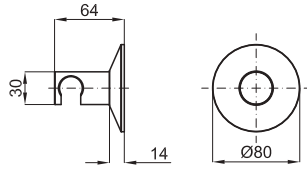

accessories · accessoires

EX	NEW	100238770 N199998953	chrome chromé	KG 0.3	60,00 €
EX	NEW	100238771 N199998956	Gold or	KG 0.3	75,00 €

Wall bracket
Support mural fixe