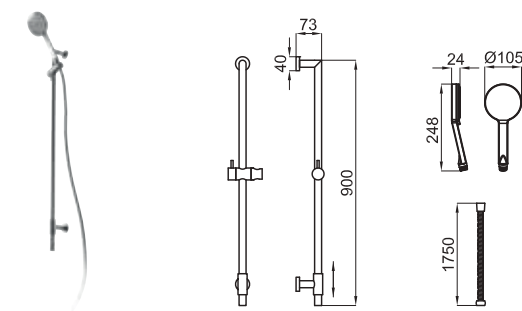

100094295
N199999726

chrome
chromé

261,00 €

HOTELS SHOWER PACK. Includes handshower bar with bracket, 2-function 100093576 - N199999767 HOTELS handshower and flexi shower hose 100040296 - N299114101 chrome plated twist free

PACK DOUCHE HOTELS. Comprend barre de douche avec support, douchette HOTELS 100093576 - N199999767 à 2 fonctions et flexible double agrafage anti-torsion 100040296 - N299114101.