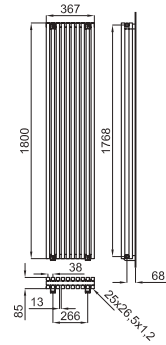

 Included accessories:
Accessoires inclus:

 Included accessories:
Accessoires inclus:

NANTES

370x1800

L mm	367
I mm	.
H mm	1800
Tubo N°	20
Watt ΔT = 50 K	1335 W
Resist. W	-
Fij. N°	4

100095774
N543000008

○ white
○ blanc