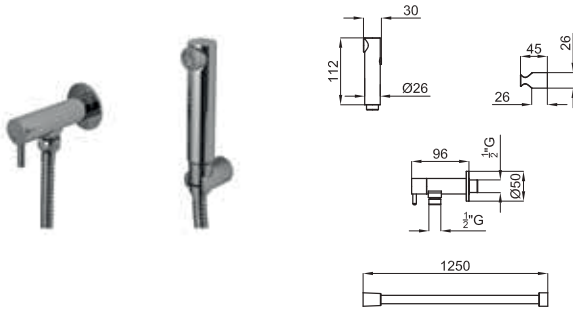

100215345 chrome
N200000016 chromé **241,00 €**

ROUND - Sanitary shower set. Includes spray hand shower, 120cm flexi shower hose twist free, angle valve and bracket
 ROUND - Set douche sanitaire. Inclus douche, flexible de 120cm double agrafage, robinet d'arrêt et support