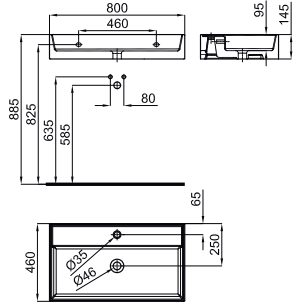

100189733
N372769962

○ white
blanc

512,00 €

80x46 cm wall hung thin basin with overflow and fixing kit 100041225 - N421040000.
Lavabo 80x46 cm suspendu à bords fins avec trop plein et fixations 100041225 - N421040000.