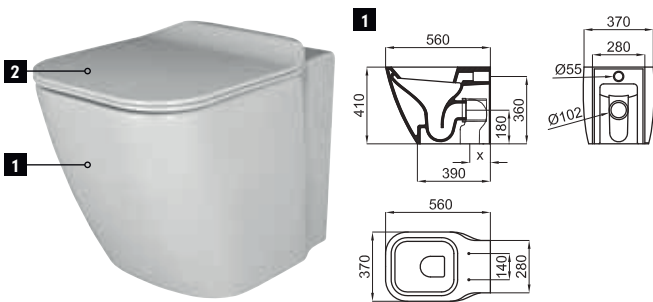

1* Wall hung pan. Includes 100041282-N483040001 fixing kit
Cuvette suspendue avec fixations 100041282-N483040001

100168088
N365850107

white
blanc

679,00 €

100180514
N365850113

matt white
blanc mate

929,00 €

2 Soft close seat and cover
Abattant cuvette descente retenue

100137567
N365850101

white
blanc

174,00 €

100180520
N365850116

matt white
blanc mate

266,00 €

100239090
N365850122

white_copper
blanc_cuivre

246,00 €

100239100

white_titanium
blanc_titane

246,00 €

* Request the tube corresponding to the following code 100213056- N499817153, in the event that the original drain connection does not have sufficient length, the maximum installation range being 175 mm. The maximum installation range of the original tube that incorporates the frame is 45 mm.

* Demander le tube correspondant au code suivant 100213056- N499817153, dans le cas où le raccord de vidage d'origine ne présente pas une longueur suffisante, la plage d'installation maximale étant de 175 mm. La plage d'installation maximale du tube d'origine qui intègre le bâti support est de 45 mm.

It is required
Requiert

S - V

S - H

100041216
N420442300