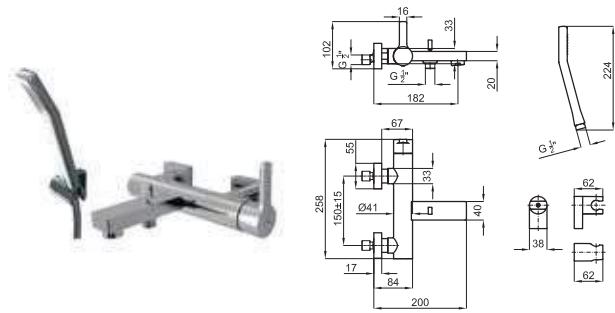

URBAN

			100081860 N199999863	 chrome chromé		224,00 €
			100082633 N199999855	 white blanc		268,00 €
			100082650 N199999852	 black noir		268,00 €

			100081861 N199999868	 chrome chromé		276,00 €
			100082658 N199999844	 white blanc		322,00 €
			100082659 N199999843	 black noir		322,00 €

Wall mounted exposed shower mixer 1/2". Ø35 mm ceramic cartridge. Centre distance 150 +/- 15 mm. Includes 150 cm. long shower flexible, hand shower and wall bracket. Flow rate 11,7 l/min. at 3 bar.
Mitigeur externe douche avec cartouche Ø35 mm. Distance entre des raccords 150 +/- 15 mm. Support, douchette et flexible 150 cm. inclus. À 3 bars de pression 11,7 l/min.

Wall mounted exposed bath shower mixer 1/2". Ø35 mm ceramic cartridge. Automatic diverter and "plus" aerator. Centre distance 150 +/- 15 mm. Includes 175 cm. long shower flexible, hand shower and wall bracket. Flow rate for shower: 11,6 l/min. at 3 bar and flow rate bath: 16,43 l/min. at 3 bar.
Mitigeur externe bain/douche avec cartouche Ø35 mm. Inverseur automatique. Avec mousseur "plus". Distance entre des raccords 150 +/- 15 mm. Support, douchette et flexible 175 cm. inclus. À 3 bars de pression pour douche 11,6 l/min. et pour bain 16,43 l/min.

1

2

1 External part 3-piece bathtub installation battery
Partie externe batterie installation baignoire 3 pièces.

100165597
N118211303 chrome
chromé **332,00 €**

100271603
N199998910 black
noir **411,00 €**

2 PROJECT LINE - Inner body 3-piece bathtub installation battery. Ø40 mm TRI-CONTROL ceramic cartridge with built-in diverter.
PROJECT LINE - Corps interne batterie installation baignoire 3 pièces. Cartouche céramique TRI-CONTROL Ø40 mm avec inverseur intégré.

100166061
N199999310 chrome
chromé **234,00 €**

100271600
N116230105 black
noir **391,00 €**

100150523
N194710574 chrome
chromé **83,00 €**