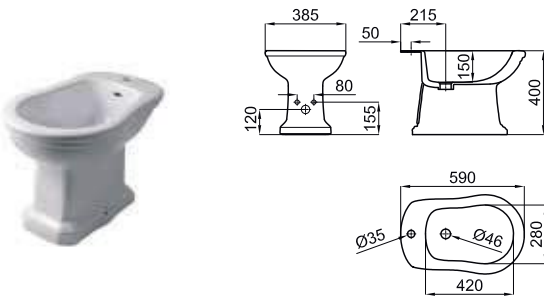

We recommend
On recommande

S - H

100041214
N420400731

100232034
N322286256

white
blanc

487,00 €

Bidet with fixing kit 100090790 - N381000036.
Bidet avec fixations 100090790 - N381000036.