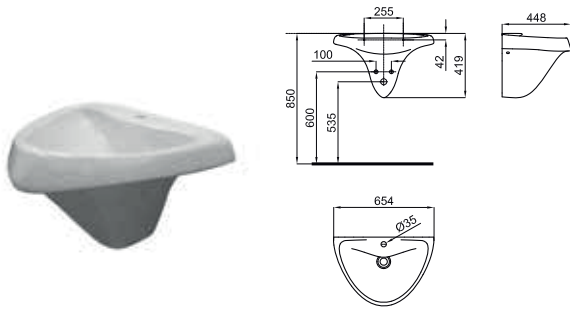

VITAE

designed by Zaha Hadid Design

VITAE

designed by Zaha Hadid Design

100214347
N346779948 white
blanc 20.7 12 **1.107,00 €**

65 cm. wall hung basin with overflow, clicker waste with ceramic cover and fixing. Clicker basin waste with ceramic plug, shipon and fixing kit included.
Lavabo 65 cm suspendu avec trop plein, bonde clicker céramique, siphon et fixations.