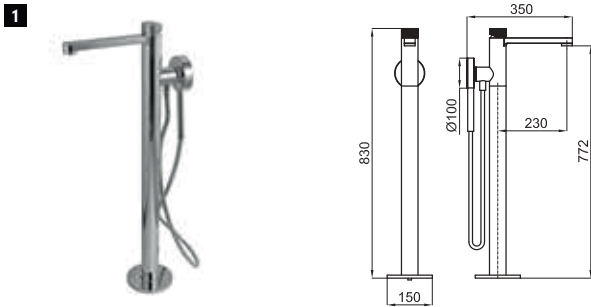

1 Floor mounted single lever bath mixer with magnetic support for handshower 100184791. Ø40 mm TRI-CONTROL ceramic cartridge and built-in diverter.
Mitigeur bain/douche installation au sol complet avec support magnétique pour douchette 100184791. Cartouche céramique TRI-CONTROL Ø40 mm avec inverseur inclus. Corps encastré SMART BOX nécessaire 100149141

			100184792 N199999223	chrome chromé		5.0	2.739,00 €
			100190612 N199999169	titanium titane		5.0	3.730,00 €
			100190636 N199999158	copper cuivre		5.0	3.730,00 €

2 SMART BOX BATH - built-in body with universal quick installation for floor taps with 1/2" connections.
SMART BOX BATH - Corps encastré installation rapide universelle pour robinetteries installation au sol avec connections 1/2".

			100149141 N199999397			2.5	96,00 €