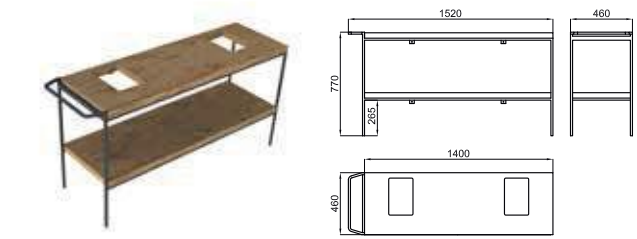

100208170
N835909961
oak
Chêne
61.9
4
2.438,00 €

100208171
N835909962
oak
Chêne
48.0
4
1.426,00 €

PURE LINE WOOD. -Floor-mount vanity 150CM with metal structure lacquered in black for two sinks, with one drawer with soft-close system and internal drawer separators.
PURE LINE WOOD. -Meuble au sol avec structure métallique de 150CM en noir satiné pour deux lavabos, avec tiroir à fermeture ralentie et compartiments.

PURE LINE WOOD. Floor-mount vanity 150CM with metal structure lacquered in black for two sinks and shelf.
PURE LINE WOOD. Meuble au sol avec structure métallique de 150CM en noir satiné pour deux lavabos, avec étagère.