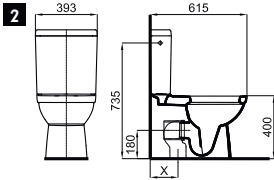

ACRO N

1 2 3 It is required
Requiert
S - V
X
100041216
N420442300

1 It is required
Requiert
100091751
N299999597
100157942
N157416502

1 2 It is required
Requiert
100044110
N258020000
100157942
N157416502

1 C/C adjustable outlet pan pack with bottom left-hand side inlet cistern
Pack cuvette au sol, sortie orientable et alimentation réservoir inférieure gauche

100231995
N380000046 white
blanc

399,00 €

BTW

2 C/C adjustable outlet pan pack with left-hand side inlet cistern
Pack cuvette au sol avec sortie orientable et alimentation réservoir latérale à gauche

100237273
N380000052 white
blanc

399,00 €

BTW

3 C/C adjustable outlet pan pack with rear left-hand side inlet cistern
Pack cuvette au sol avec sortie orientable et alimentation réservoir arrière à gauche

100237244
N380000051 white
blanc

425,00 €

BTW

4 Soft-close seat and cover
Abattant cuvette descente retenue

100232693
N356330444 white
blanc

138,00 €

We recommend
On recommande

S - H
100041214
N420400731

100231996
N380000047 white
blanc
25.0 kg 14 cm **181,00 €**

Bidet with fixing kit 100041212 - N420150000
Bidet avec fixations 100041212 - N420150000