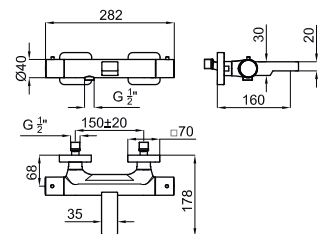

100100744
N199999677

● chrome
● chromé

317,00 €

Wall mounted exposed thermostatic shower mixer 1/2" with wax thermostatic element. Built in non-return valve. Safety stop at 38°C and ECOSTOP button. Centre distance 150 +/-20 mm. Flow rate 21 l/min. at 3 bar.
Thermostatique externe douche avec élément thermostatique compact en cire. Raccordements 1/2". Clapets anti-retour incorporés. Poignée graduée à butée de sécurité à 38°C. Distance entre des raccords 150 +/-20 mm. À 3 bars de pression 21 l/min.

100100745
N199999678

● chrome
● chromé

432,00 €

Wall mounted exposed thermostatic bath shower mixer with wax thermostatic element, 1/2" connections, shut-off diverter valve and "plus" aerator. Built in non-return valve. Safety stop at 38°C. Centre distance 150 +/-20 mm. Flow rate bath 18 l/min. and shower 16 l/min.
Thermostatique externe bain/douche avec élément thermostatique compact en cire. Raccordements 1/2". Inverseur/régulateur de débit. Mousseur "plus". Clapets anti-retour incorporés. Poignée graduée à butée de sécurité à 38°C. Distance entre des raccords 150 +/-20 mm. À 3 bars de pression pour douche é de 16 l/min. et pour bain 18 l/min.