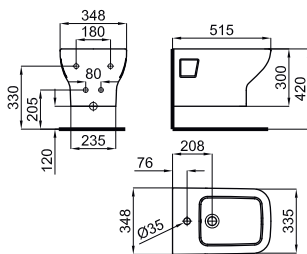

We recommend
On recommande

S - H
 100041214
N420400731

100208332
N369225497 white
blanc **248,00 €**

Wall hung bidet
Bidet suspendu