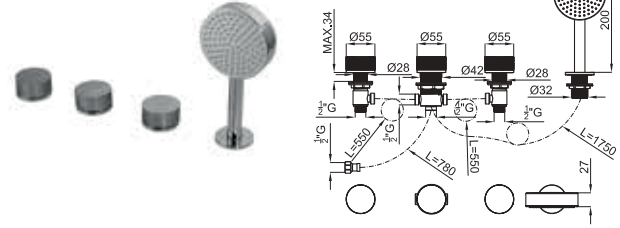

1.480,00 €

2 Thermostatic valve 2 ways. Order trim separately.
Corps interne encastré pour thermostatique 2 voies. Commander enjoliveur à part.

100190368
N299998777

976,00 €

TONO

			100184782 N199999227	chrome chromé		4.1	654,00 €
			100190656 N199999136	titanium titane		4.1	1.383,00 €
			100190657 N199999140	copper cuivre		4.1	1.383,00 €