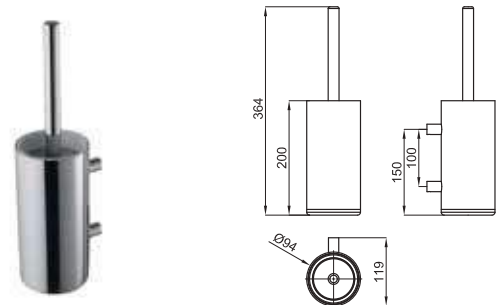

100238464
N603480003

chrome
chromé

228,00 €

Wall mounted brush holder
Porte-balai fixe