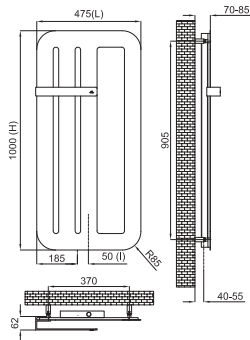

Included accessories:
Accessoires inclus:

FORMA

475x1000

L mm	475
l mm	50
H mm	1000
Tube N°	4
Watt ΔT = 50 K	372
Resist. W	400
Fij. N°	4

600x495

L mm	600
l mm	50
H mm	475
Tube N°	4
Watt ΔT = 50 K	201
Resist. W	-
Fij. N°	4