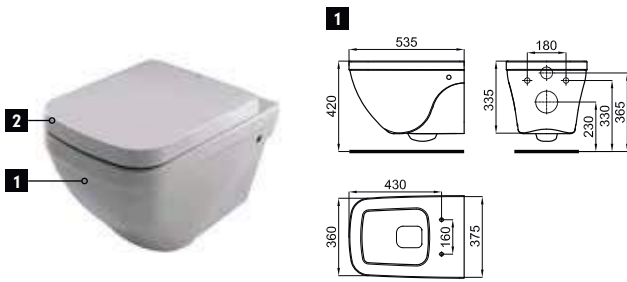

NK CONCEPT

1 Wall hung pan with fixing kit 100090710 - N356330437
Cuvette suspendue avec fixations 100090710 - N356330437

100160818
N312140101

white
blanc

270,00 €

2A Soft-close seat and cover
Abattant cuvette descente retenue

100130997
N312140105

white
blanc

143,00 €

2B Thermodur seat and cover
Abattant cuvette Thermodur

100140930
N390000047

white
blanc

132,00 €