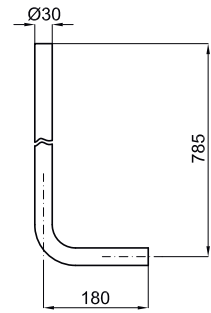

2

1 Self closing valve for WC - pan.
Robinet WC externe temporisé.

100071314
N199999911

chrome
chromé

182,00 €

2 Connector pipe
Tube raccord WC temporisé externe

100071340
N199999910

chrome
chromé

53,00 €