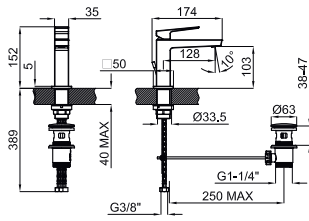

NEW · SQUARE

1