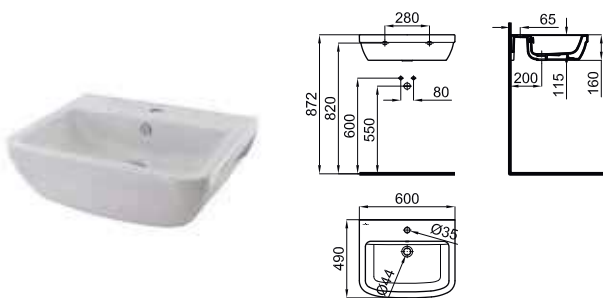

NK CONCEPT

100131001
N396990878
white
blanc
19.5
24
142,00 €

60 cm wall hung basin with overflow. Fixing kit 100041225 - N421040000 included
Lavabo suspendu 60 cm avec trop plein. Fixations 100041225 - N421040000

100131002
N396990877
white
blanc
24.2
20
328,00 €

80 cm wall hung basin with left offset bowl, clicker waste with ceramic plug, overflow and 100041225 - N421040000 fixing kit.
Lavabo 80 cm suspendu à bac décalé vers la gauche, trop-plein et fixations 100041225 - N421040000