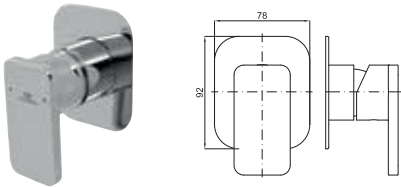

FORMA

100140118 chrome
N199999401 chromé 128,00 €