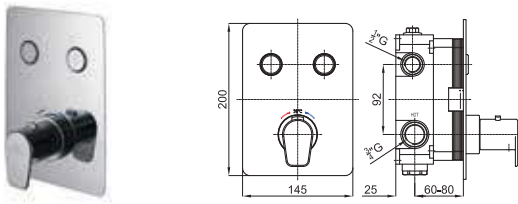

SMART BOX

EX < 2 > NEW 100243881 N155416563 chrome chromé 4.7 659,00 €

Thermostatic concealed bath/shower mixer with 2 outlets. Thermostatic cartridge. Inlet connections 3/4", Outlet connections 1/2". Trim kit and Smart box body included. The flow rate at 3 bar is 20 l/min for both outlets. Possibility to combine functions simultaneously. Trims for hand shower and rain buttons installed. It incorporates additionally a cascade trim button interchangeable. It can be combined with 100243874 y 100243839 opening the additional outlet at the bottom.