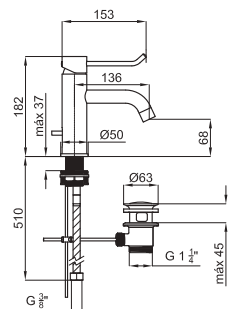

BELA SANI

100235255
N168199975

● chrome
● chromé

216,00 €

Single lever basin mixer with Ø35 mm ceramic cartridge, 3/8" connections, 450 mm. long hoses., clicker waste and "plus" aerator. Lever handle. Flow rate 12 l/min. at 3 bar.
Mitigeur lavabo avec cartouche Ø35 mm. Flexibles raccordements 3/8" longueur 450 mm. Bonde clicker. Mousseur "plus". Levier sanitaire. À 3 bars de pression 12 l/min.