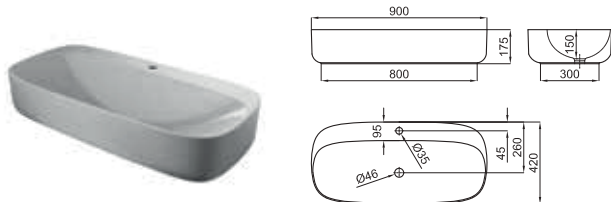

100200830 N390000055	white blanc	20.0 kg	14	566,00 €

90 cm. countertop basin without overflow. It's necessary to use a un-slotted clicker or freeflow grid basin waste.

Lavabo 90 cm. à poser sans trop plein. Un vidage à écoulement permanent devra être utilisé.