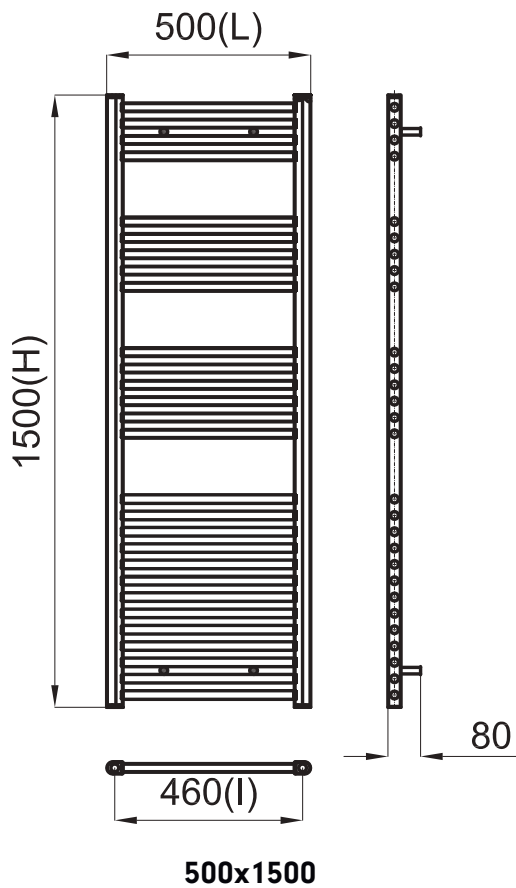

 Included accessories:
Accessoires inclus:

 Included accessories:
Accessoires inclus:

CONTRACTS

		
L mm	500	500
I mm	460	460
H mm	1500	1500
Tube N°	28	28
Watt ΔT = 50 K	417 W	631 W
Resist. W	600	750
Fij. N°	4	4