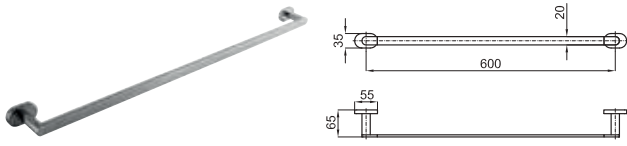

NANTES

100042517 chrome
N640057001 chromé 0.7 **128,00 €**

60 cm towel rail
Porte-serviettes fixe 1 barre 60 cm.