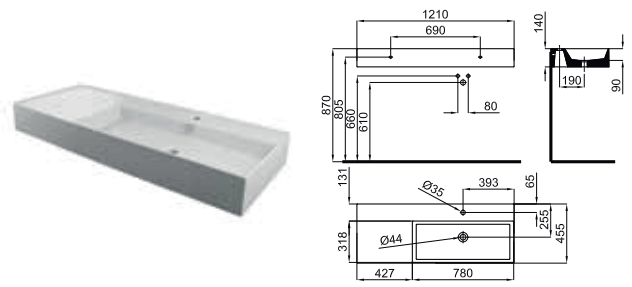

ESSENCE-C

100243647
N372769979

○ white
○ blanc

764,00 €

100243691
N372769980

○ white
○ blanc

764,00 €

120 cm. wall hung basin with left offset bowl, taphole, overflow and 100041225 - N421040000 fixing kit.