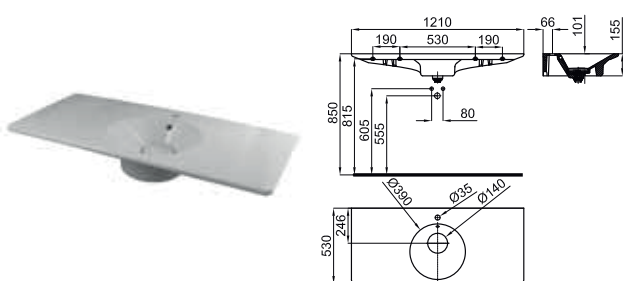

100234994
N351780038 white
blanc 33.4 8 **834,00 €**

120 cm. wall hung basin with overflow, clicker waste with ceramic cover and fixing kit 100041225 - N421040000 included.
Lavabo suspendu 120 avec trop plein et couvercle céramique type clicker. Inclus fixations 100041225 - N421040000