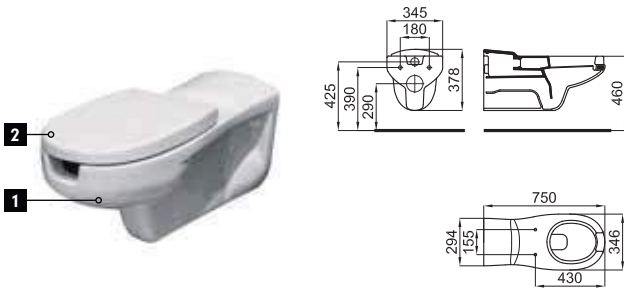

white
blanc

166,00 €

EASY PMR

1 75cm Wall hung pan. Includes 30cm connecting pipe for water inlet
cuvette suspendue 75 cm. Inclue tuyeau d'alimentation 30 cm

100210479
N333688440

○ white
 blanc

549,00 €

2 Soft close seat and cover
Abattant cuvette descente retenue