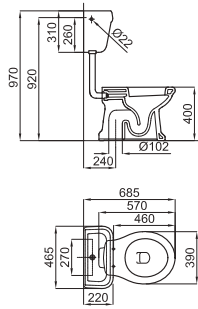

ANTIC

It is required
Requiert

S - V

PACK

100239027
N39999678

white_chrome
blanc_chromé

866,00 €

PACK C/C floor outlet pan, medium level cistern with side inlet mechanism and accessories. Includes 100090790 - N381000036 fixings kit.

Pack WC au sol avec sortie verticale et réservoir mi hauteur avec alimentation latéral, mécanisme et accessoire demi réservoir. Inclue les fixations 100090790 - N 381000036

Included accessories:

Accessoires inclus:

1. 1 100238616 - N381000054
2. 2 100238655 - N381000047
3. 3 100238664 - N381000053