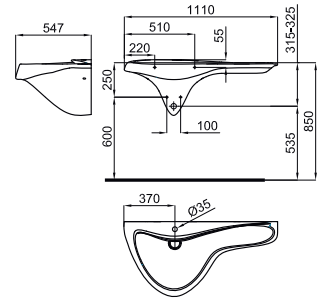

SOTTO 127

VITAE

100214347
N346779948

white
blanc

1.107,00 €

65 cm. wall hung basin with overflow, clicker waste with ceramic cover and fixing. Clicker basin waste with ceramic plug, shipon and fixing kit included.
Lavabo 65 cm suspendu avec trop plein, bonde clicker céramique, siphon et fixations.