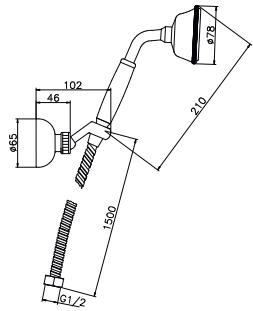

100082841
N134650017

chrome
chromé

129,00 €

Wall bracket + handshower + 150 cm ?exi shower hose kit.
Kit suport + douchette + flex.150 cm