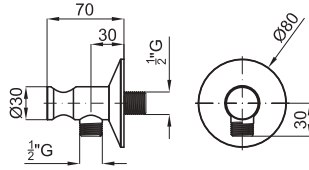

accessories · accessoires

EX	NEW	100238804 N199998964	chrome <i>chromé</i>	0.3	90,00 €
EX		100238776 N199998935	Gold <i>or</i>	0.3	104,00 €

Wall bracket with outlet elbow
Support mural avec prise d'eau

	EX	100038631 N158490001	chrome <i>chromé</i>	0.6	99,00 €
		100213290 N111390029	black <i>noir</i>	0.6	103,00 €

Wall bracket with outlet elbow
Support mural avec prise d'eau