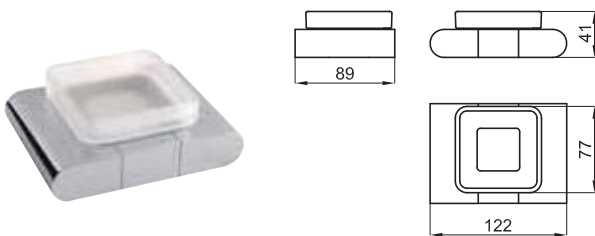

100094174
N643000007

chrome
chromé

161,00 €

Wall mounted soap dish
Porte-savon fixe