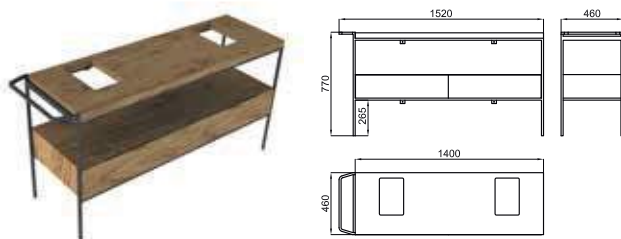

100208170
N835909961
oak
Chêne
61.9
4
2.438,00 €

100208171
N835909962
oak
Chêne
48.0
4
1.426,00 €

PURE LINE WOOD. -Floor-mount vanity 150CM with metal structure lacquered in black for two sinks, with one drawer with soft-close system and internal drawer separators.
PURE LINE WOOD. -Meuble au sol avec structure métallique de 150CM en noir satiné pour deux lavabos, avec tiroir à fermeture ralentie et compartiments.

PURE LINE WOOD. Floor-mount vanity 150CM with metal structure lacquered in black for two sinks and shelf.
PURE LINE WOOD. Meuble au sol avec structure métallique de 150CM en noir satiné pour deux lavabos, avec étagère.