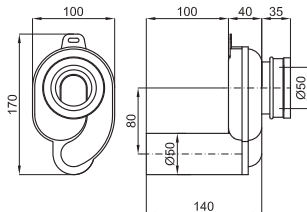

100041265
N450600001

1000 34,00 €

Concealed siphon with horizontal outlet for urinal
Siphon cache sortie horizontale pour urinoir