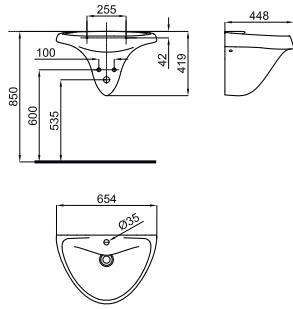

SOTTO 127

VITAE

100214347
N346779948

white
blanc

1.107,00 €

65 cm. wall hung basin with overflow, clicker waste with ceramic cover and fixing. Clicker basin waste with ceramic plug, shipon and fixing kit included.
Lavabo 65 cm suspendu avec trop plein, bonde clicker céramique, siphon et fixations.