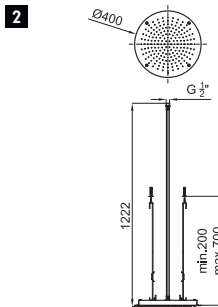

2 RONDO Ceiling mounted Rondo 40 cm rain shower head. Flow rate 12 l/min at 3 bar.
Ciel de pluie encastré au plafond Rondo 40 cm. À 3 bars de pression 12 l/min.