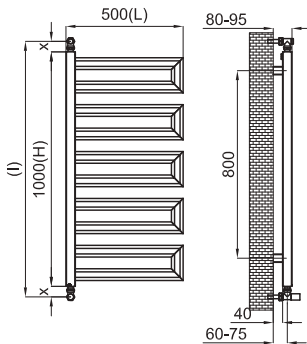

L mm	500
I mm	1090
H mm	1000
Tube N°	10
Watt ΔT = 50 K	348
Resist. W	400
Fij. N°	2