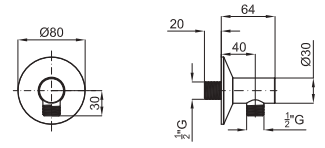

EX	NEW	100238769 N199998961	chrome chromé	KG 0.3	76,00 €
EX	NEW	100238773 N199998970	Gold or	KG 0.3	86,00 €

Shower outlet elbow
Prise d'eau murale