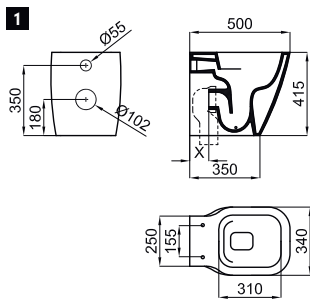

ESSENCE-C COMPACT

It is required
Requiert

S - V ☒ S - H ☐
100041216
N420442300