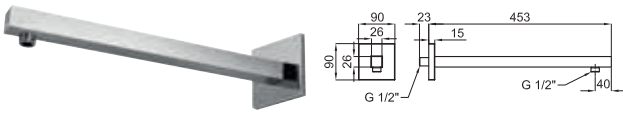

SHOWER ARM PRODUCT RANGE · GAMME BRAS

EX 100102273 N199999675 chrome chromé 1.6 **219,00 €**

Square 45 cm. shower head arm for special wall installation
Bras ciel de pluie SQUARE 45 cm. installation mur, spécial poids lourds