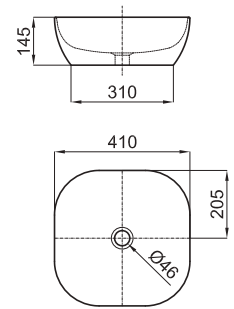

NEW · SLENDER

		100255371 N364850019	white blanc	5.9	52	204,00 €

		100255357 N364850026	white blanc	7.0	52	162,00 €

		100255721 N364850020	matt white blanc mate	5.9	52	399,00 €

		100255373 N364850023	matt white blanc mate	7.0	52	324,00 €

40 cm. countertop basin without overflow. It's necessary to use a un-slotted clicker or freeflow grid basin waste.
Lavabo 40 cm. à poser sans trop plein. Un vidage à écoulement permanent devra être utilisé.

41x41 cm. countertop basin without overflow. It's necessary to use a un-slotted clicker or freeflow grid basin waste.
Lavabo 41x41 cm. à poser sans trop plein. Un vidage à écoulement permanent devra être utilisé.