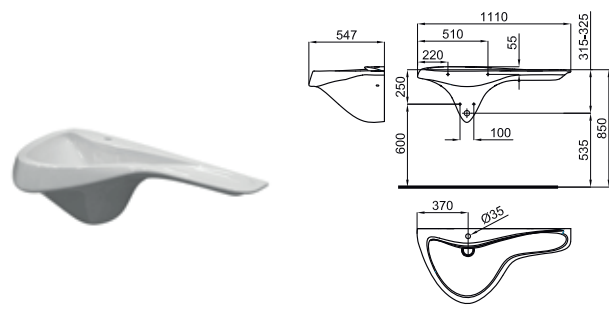

VITAE

designed by Zaha Hadid Design

VITAE

designed by Zaha Hadid Design

100214347
N346779948 white
blanc 20.7 12 **1.107,00 €**

65 cm. wall hung basin with overflow, clicker waste with ceramic cover and fixing. Clicker basin waste with ceramic plug, shipon and fixing kit included.
Lavabo 65 cm suspendu avec trop plein, bonde clicker céramique, siphon et fixations.