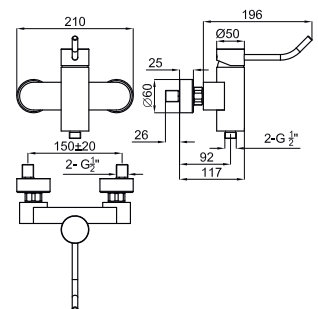

100063932
N168199908

● chrome
● chromé

303,00 €

Wall mounted exposed shower mixer with Ø40 mm ceramic cartridge and 1/2" connections. Centre distance 150 +/-20 mm. Lever handle. Flow rate 22,6 l/min. at 3 bar.
Mitigeur externe douche avec cartouche Ø40 mm. Raccordements 1/2". Distance entre des raccords 150 +/-20 mm. Levier sanitaire. À 3 bars de pression 22,6 l/min.