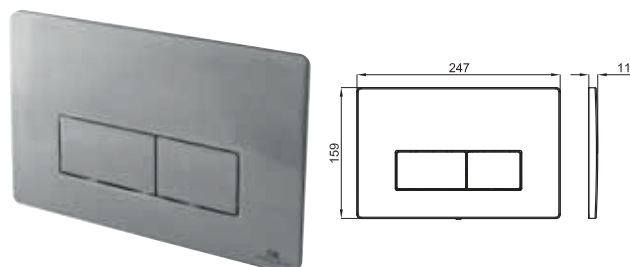

100189502
N399999737 brushed_stainless_steel
acier_brossé 1.0 560 **242,00 €**

RETTO Double flush button, vandal proof, with anti-fingerprints surface treatment
RETTO - Plaque de commande double poussoir, anti vandalisme, avec traitement anti empreinte