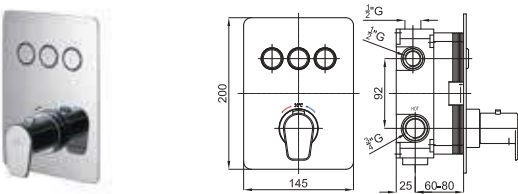

EX < 3 > NEW 100243873 N155416559 chrome chromé 4.9 705,00 €

Thermostatic concealed bath/shower mixer with 3 outlets. Thermostatic cartridge. Inlet connections 3/4", Outlet connections 1/2". Trim kit and Smart box body included. The flow rate at 3 bar is 20 l/min for both lateral outlets and 22 l/min for the upper outlet. Possibility to combine functions simultaneously. Trims for hand shower, rain and cascade buttons installed. Additionally it's included a central jet trim button interchangeable. It can be combined with 100243874 y 100243839 opening the additional outlet at the bottom.

Mitigeur thermostatique encastré bain/douche à 3 sorties. Cartouche thermostatique avec élément en cire intégré. Connexions d'entrées 3/4" et de sorties 1/2". Inclus corps interne type SMART BOX et partie externe. Le flux à 3 bars de pression est de 20 l/min pour les sorties latérales et 22 l/min pour la sortie supérieure. Les boutons inclus de série sont la douche, la cascade et la pluie. Interchangeabilité d'un bouton par un jet central. Possibilité de combiner avec 100243874 et 100243839 en ouvrant la sortie inférieure de la SMART BOX.

EX < 3 > NEW 100243835 N155416566 chrome chromé 4.9 541,00 €

Single lever concealed bath/shower mixer with 3 outlets. Ø45 mm ceramic cartridge. Inlet connections 3/4", Outlet connections 1/2". Trim kit and Smart box body included. The flow rate at 3 bar is 22 l/min for both lateral outlets and 26 l/min for the upper outlet. Possibility to combine functions simultaneously. Trims for hand shower, rain and cascade buttons installed. Additionally it's included a central jet trim button interchangeable. It can be combined with 100243874 y 100243839 opening the additional outlet at the bottom.

Mitigeur encastré bain/douche à 3 sorties. Cartouche céramique de 45mm. Connexions d'entrées 3/4" et de sorties 1/2". Inclus corps interne type SMART BOX et partie externe. Le flux à 3 bars de pression est de 22,6 l/min pour les sorties latérales et 26 l/min pour la sortie supérieure. Possibilité de combiner les fonctions simultanément. Les boutons inclus de série sont la douche, la cascade et la pluie. Interchangeabilité d'un bouton par un jet central. Possibilité de combiner avec 100243874 et 100243839 en ouvrant la sortie inférieure de la SMART BOX.