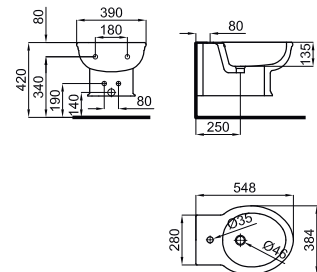

100232032
N322286255

white
blanc

553,00 €

Wall hung bidet. Includes 100099888-N499816916 fixing kit
Bidet suspendu avec fixations 100099888-N499816916