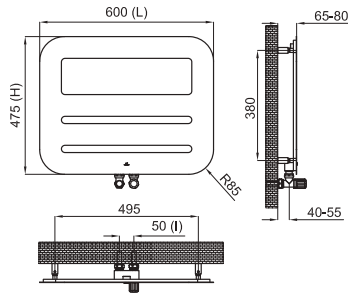

Included accessories:
Accessoires inclus:

FORMA

475x1000

L mm	475
l mm	50
H mm	1000
Tube N°	4
Watt ΔT = 50 K	372
Resist. W	400
Fij. N°	4

600x495

L mm	600
l mm	50
H mm	475
Tube N°	4
Watt ΔT = 50 K	201
Resist. W	-
Fij. N°	4