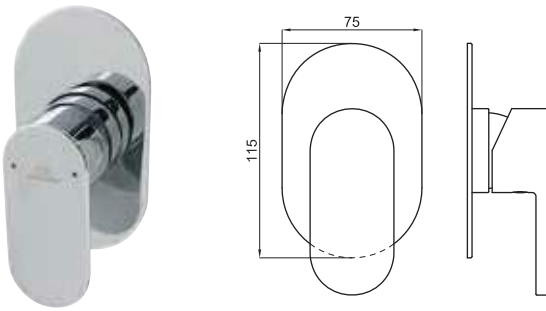

HOTELS

EX 100123922 chrome
N194710548 chromé **96,00 €**

Single lever concealed shower mixer trim kit.
Partie externe mitigeur encastré douche