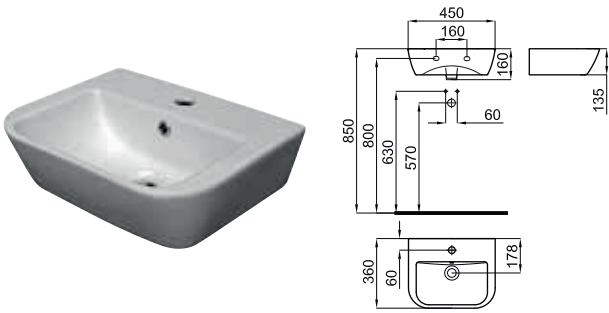

URBAN C

100171084
N369225490
white
blanc
10.0
52
108,00 €

45 cm. wall hung basin with overflow and fixing kit 100041225 - N421040000
Lavabo 45 cm. avec trop plein et fixations 100041225 - N421040000