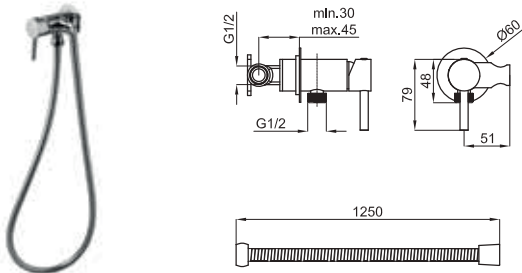

100239067 chrome
N299998477 chromé **117,00 €**

100267535 black
N200000058 noir **176,00 €**

100267550 gold
N200000053 or **190,00 €**

Mixer for sanitary shower. Wall bracket with outlet elbow and hose included. Flow rate 8,6 l/min. at 3 bar.
Robinet Mélangeur pour douche sanitaire. Inclus support mural avec prise d'eau et flexible. À 3 bars de pression 8,6 l/min