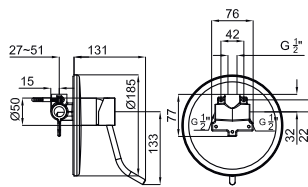

100063933
N168199910

● chrome
● chromé

203,00 €

Single lever concealed shower valve with Ø40 mm ceramic cartridge and 1/2" connections. Flow rate at 3 bar 35,7 l/min. Lever handle. Flow rate 35,69 l/min. at 3 bar.
Mitigeur douche à encastrer avec cartouche Ø40 mm. Raccordements 1/2". à 3 bars de pression : 35,7 l/min. Levier sanitaire. À 3 bars de pression 35,69 l/min.