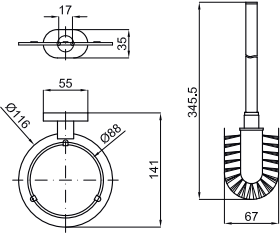

NANTES

100042521
N640330001

chrome
chromé

109,00 €

Wall mounted brush holder
Porte-balai fixe