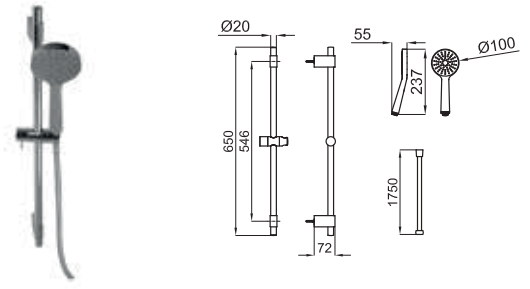

100190693
N200000001

chrome
chromé

100,00 €

CITY N SHOWER PACK. Includes handshower bar with bracket, 1-function 100191064 - N770000228 handshower and flexi shower hose PVC coated twist free 100137848 - N199999490

PACK DOUCHE CITY N. Comprend barre de douche avec support, douchette à 1 fonction 100191064 - N770000228 et flexible double agrafage avec PVC anti-torsion 100137848 - N199999490