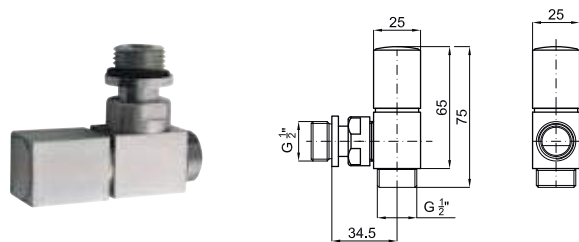

100069255 N535000075	inox inox		190,00 €

Nivelite square valve 1/2" + raccord 15 for pipeline of copper
Robinet d'arrêt a équerre 1/2" + raccordement