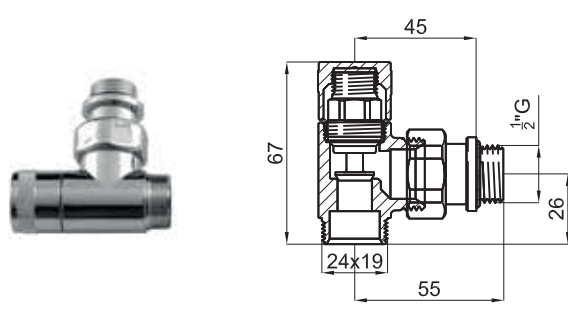

100058639 N599990047	chrome chromé		53,00 €
100058634 N599990049	white blanc		56,00 €

RONDO _ Plug 1/2" 24/19
RONDO _ Bouchon 1/2" 24/19