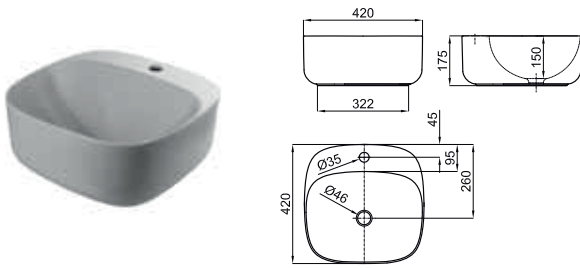

ARQUITECT

	100200789 N390000056	○ white <i>blanc</i>		28	338,00 €
	100229825 N390000062	○ matt white <i>blanc mate</i>		28	487,00 €

	100200797 N390000051	○ white <i>blanc</i>		18	486,00 €

42 cm. countertop basin without overflow. It's necessary to use a un-slotted clicker or freeflow grid basin waste.
Lavabo 42 cm. à poser sans trop plein. Un vidage à écoulement permanent devra être utilisé.

70 cm. countertop basin without overflow. It's necessary to use a un-slotted clicker or freeflow grid basin waste.
Lavabo 70 cm. à poser sans trop plein. Un vidage à écoulement permanent devra être utilisé.