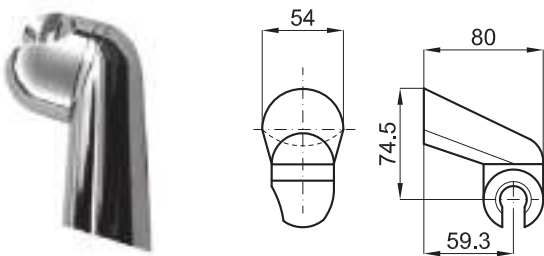

100040315 N299264501	chrome chromé		14,00 €

Wall bracket
Support mural orientable

	100040314 N299264401	chrome chromé		7,00 €

Wall bracket
Support mural fixe