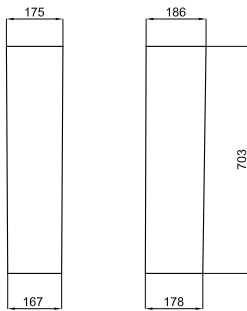

100245221
N316220437

white
blanc

161,00 €

100245185
N316220438

white
blanc

163,00 €

55 cm. wall hung basin with overflow and fixing kit 100041225 - N421040000.
Lavabo 55 cm. avec trop plein et fixations 100041225 - N421040000.

62 cm. wall hung basin with overflow and fixing kit 100041225 - N421040000.
Lavabo 62 cm. avec trop plein et fixations 100041225 - N421040000.

NEW

100245203
N380000054

white
blanc

117,00 €

Pedestal
Colonne