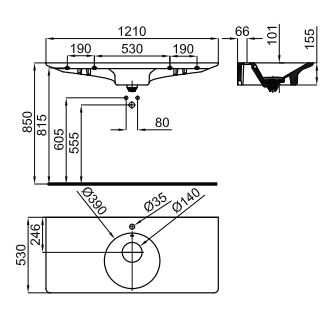

100235011
N351780039

white
blanc

16
444,00 €

60 cm. wall hung basin with overflow, clicker waste with ceramic cover and fixing kit 100041225 - N421040000 included.

Lavabo suspendu 60 avec trop plein et couvercle céramique type clicker. Inclus fixations 100041225 - N421040000