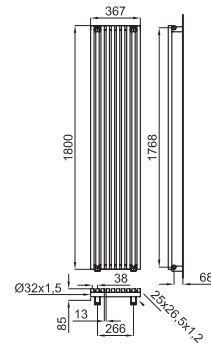

NANTES

370x1800

L mm	367	367
I mm	·	·
H mm	1800	1800
Tube N°	10	10
Watt ΔT = 50 K	618 W	897 W
Resist. W	500	750
Fij. N°	4	4

(.)	100093775 N543000009	chrome <i>chromé</i>	19.3	36	737,00 €
	100093724 N543000030	white <i>blanc</i>	19.3	36	617,00 €
E1	100215443 N543000050	chrome <i>chromé</i>	28.6	36	1.094,00 €
	100215395 N543000042	white <i>blanc</i>	28.6	36	963,00 €
EL1	100215455 N543000052	chrome <i>chromé</i>	28.6	36	1.102,00 €
	100215441 N543000045	white <i>blanc</i>	28.6	36	971,00 €
M1	100215435 N543000054	chrome <i>chromé</i>	19.6	36	1.057,00 €
	100215415 N543000046	white <i>blanc</i>	19.6	36	925,00 €
ML1	100215444 N543000055	chrome <i>chromé</i>	19.6	36	1.064,00 €
	100215424 N543000048	white <i>blanc</i>	19.6	36	933,00 €

Included accessories:
Accessoires inclus:

Included accessories:
Accessoires inclus: