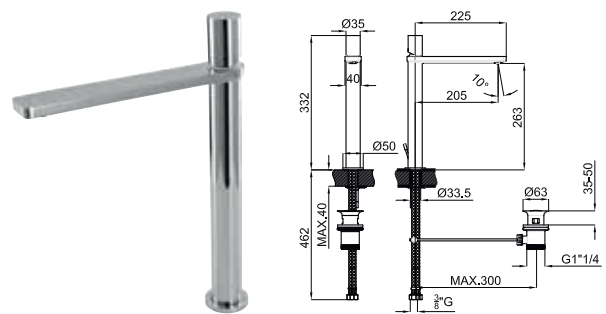

FORMA

100143687
N199999383

 chrome
 chromé
 
 1.8
 409,00 €

Single lever basin mixer 3/8", Ø25 mm.ceramic cartridge. Connection 3/8". Length of hoses 462 mm. With pop-up waste set 1 1/4". "Plus" aerator. Cold-water opening. Flow rate 4,27 l/min. at 3 bar.