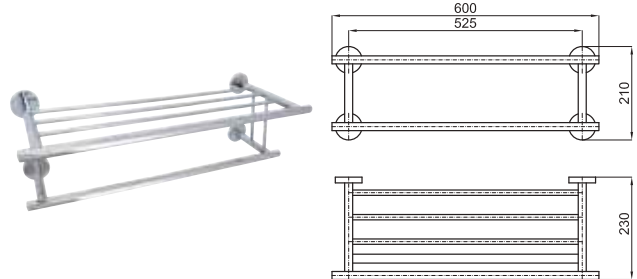

100102360 chrome **201,00 €**
N648000007 chromé Ø1.8

Clean towel rail with extra hanging rail
Porte-serviettes + étagère