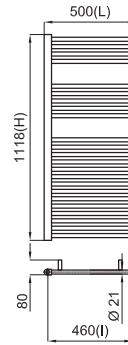

CONTRACTS

500x1180

L mm	500	500
I mm	460	460
H mm	1118	1118
Tubo N°	23	23
Watt ΔT = 50 K	319 W	477 W
Resist. W	400	600
Fij. N°	4	4

	100048008 N539000011	chrome <i>chromé</i>		418,00 €
	100048007 N539000072	white <i>blanc</i>		197,00 €
	100214943 N539000247	chrome <i>chromé</i>		581,00 €
	100214596 N539000197	white <i>blanc</i>		397,00 €
	100214951 N539000235	chrome <i>chromé</i>		589,00 €
	100214897 N539000208	white <i>blanc</i>		404,00 €
	100214970 N539000250	chrome <i>chromé</i>		561,00 €
	100214932 N539000231	white <i>blanc</i>		378,00 €
	100214961 N539000252	chrome <i>chromé</i>		568,00 €
	100214908 N539000210	white <i>blanc</i>		385,00 €

Included accessories:
Accessoires inclus:

Included accessories:
Accessoires inclus: