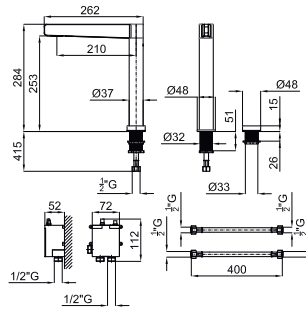

kitchen taps · robinetterie de cuisine

100181001
N199999253

chrome
chromé

1.317,00 €

DIGITAL

Digital sink mixer with swivel spout and independent control button. 1/2" connections. Safety stop. Flat aerator. Battery back-up. It needs to be plugged in. Also includes a 100-240V transformer, 50/60Hz exit, 9.0V. external mixer 85x75x55mm.
Mitigeur évier digital avec bec giratoire et bouton de contrôle indépendant. Connexions de 1/2". Stop de sécurité. Batterie de sécurité. Mousseur plat. Alimentation électrique nécessaire. Inclus transformateur de 100-240V, 50/60 Hz sortie 9.0V. Mitigeur externe 85x75x55mm.