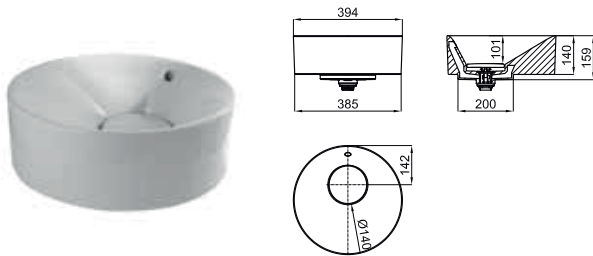

100188367
N37269946

○ white
○ blanc

330,00 €

Ø40 cm. countertop cylinder basin with overflow, clicker basin waste with ceramic cover included
Lavabo cylindrique Ø40 cm à poser avec trop plein