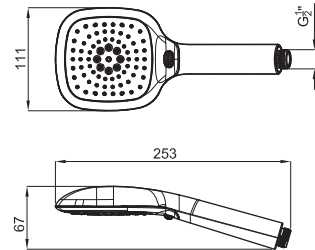

100094132
N199999734

chrome
chromé

172,00 €

100094156
N199999731

chrome
chromé

64,00 €

100094155
N199999732

white_chrome
blanc_chromé

64,00 €

URBAN SHOWER PACK. Includes handshower bar with bracket, 2-function 100094156 - N199999731 URBAN handshower and 100137848 - N199999490 flexi shower hose PVC coated twist free

PACK DOUCHE URBAN. Comprend barre de douche avec support, douchette URBAN 100094156 - N199999731 à 2 fonctions et flexible simple agrafage avec PVC anti-torsion 100137848 - N199999490.

URBAN - Dual function handshower with diverter for rain and massage functions. Flow rate at 3 bar: RAIN = 11,78 l/min.; MASSAGE = 12,06 l/min.; RAIN+MASSAGE = 15,14 l/min.
URBAN - Douchette 2 fonctions avec inverseur pour fonctions pluie et massage. À 3 bars de pression: PLUIE = 11,78 l/min.; MASSAGE = 12,06 l/min.; PLUIE+MASSAGE = 15,14 l/min.