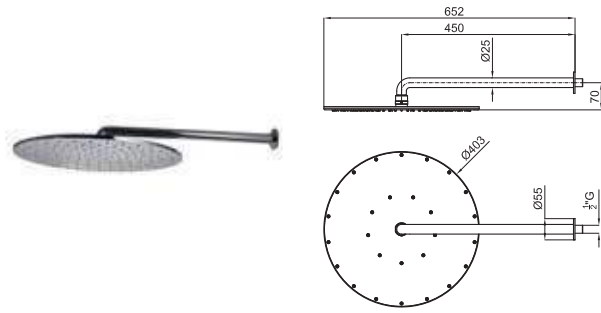

1.480,00 €

2 Thermostatic valve 2 ways. Order trim separately.
Corps interne encastré pour thermostatique 2 voies. Commander enjoliveur à part.

100190368
N299998777

976,00 €

TONO

			100184782 N199999227	chrome chromé		4.1	654,00 €
			100190656 N199999136	titanium titane		4.1	1.383,00 €
			100190657 N199999140	copper cuivre		4.1	1.383,00 €