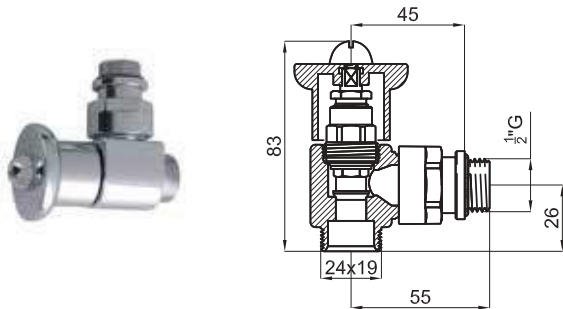

ACCESSORIES - ACCESSOIRES

100041900 N599980001	chrome chromé		94,00 €
100041902 N599980031	white blanc		85,00 €

1/2" valve
Robinet d'arrêt 1/2