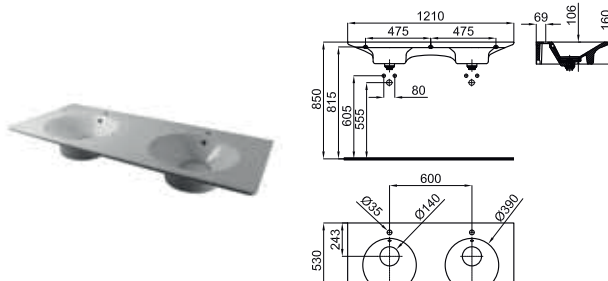

100234989
N351780037 white
blanc 36.0 8 **834,00 €**

120 cm. double bowl wall hung basin with overflow, clicker waste with ceramic cover and fixing kit 100041225 - N421040000 included.
Lavabo suspendu 120 cm. à bac double avec trop plein et couvercle céramique type clicker. Inclus fixations 100041225 - N421040000