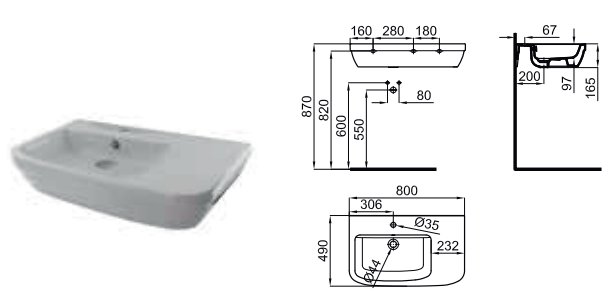

NK CONCEPT

100131001
N396990878
white
blanc
19.5
24
142,00 €

60 cm wall hung basin with overflow. Fixing kit 100041225 - N421040000 included
Lavabo suspendu 60 cm avec trop plein. Fixations 100041225 - N421040000

100131002
N396990877
white
blanc
24.2
20
328,00 €

80 cm wall hung basin with left offset bowl, clicker waste with ceramic plug, overflow and 100041225 - N421040000 fixing kit.
Lavabo 80 cm suspendu à bac décalé vers la gauche, trop-plein et fixations 100041225 - N421040000