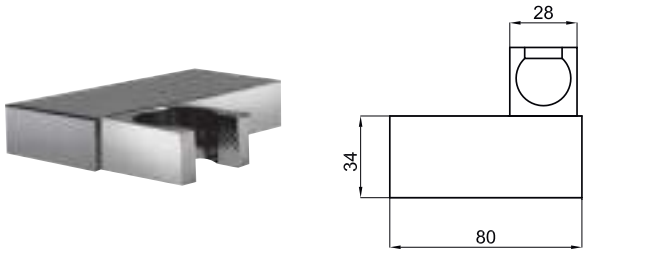

accessories · accessoires

	100038630 N158470001	chrome chromé		66,00 €
	100212568 N19999044	black noir		72,00 €

COTA - Wall bracket
COTA - Support mural fixe

	100137898 N103500714	chrome chromé		49,00 €

Classico - Wall bracket orientable
CLÁSICO - Support mural orientable