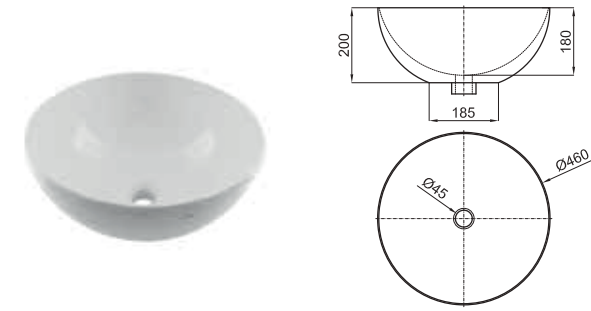

LOUNGE

				100170819 N379000024		white <i>blanc</i>			354,00 €
				100180499 N379000027		matt white <i>blanc mate</i>			446,00 €

Ø46 cm. countertop basin without overflow. It's necessary to use a un-slotted clicker or freeflow grid basin waste.
Lavabo Ø46 à poser sans trap plein. Un vidage à écoulement permanent devra être utilisé.