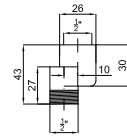

100064995 COMPLEMENTOS Excentrica

100064995
N299999865

chrome
chromé

16,00 €

Offset 10 mm 1/2" 1/2" chrome connector
Excentrique 10 mm. 1/2" - 1/2" chromé.