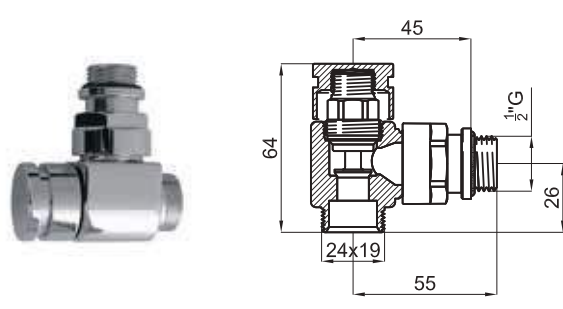

100041903 N599990001	chrome chromé		72,00 €
100041905 N599990031	white blanc		69,00 €

Plug 1/2
Bouchon 1/2