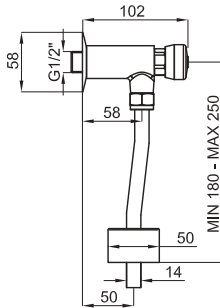

1 1/2\" exposed urinal flush valve
Fluxomètre externe urinoir 1/2\"

100067698
N199999921

chrome
chromé

192 128,00 €

2 Inlet union for urinal
Alimentation pour fluxomètre urinoir

100067692
N199999922

chrome
chromé

192 43,00 €