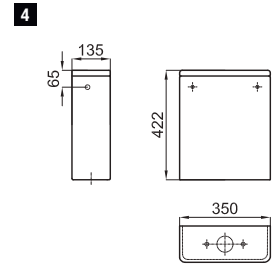

URBAN C

1	C/C floor outlet pan with fixing kit 100041212-N420150000 <i>Cuvette au sol sortie verticale avec fixations 100041212-N420150000</i>		100163011 N369225481	white blanc	24.0 16	171,00 €
2	C/C wall outlet pan with fixing kit 100041212-N420150000 <i>Cuvette au sol sortie horizontale avec fixations 100041212-N420150000</i>		100162985 N369225482	white blanc	24.0 16	174,00 €
3	C/C Cistern including internals bottom left inlet. <i>Réservoir avec alimentation inférieure gauche et mécanisme</i>	4,5/3L	100163003 N369225483	white blanc	14.0 64	167,00 €
4	C/C Cistern including internals side left inlet. <i>Réservoir avec alimentation latérale gauche et mécanisme</i>	4,5/3L	100162993 N369225484	white blanc	14.0 64	167,00 €
5A	Soft-close seat and cover <i>Abattant cuvette descente retenue</i>		100130732 N369225471	white blanc	2.9 168	117,00 €
5B	Thermodur seat and cover <i>Abattant cuvette Thermodur</i>		100144803 N369225475	white blanc	2.9 168	92,00 €