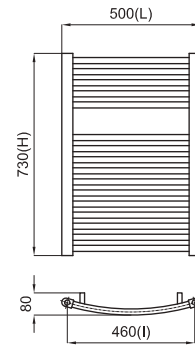

 Included accessories:
Accessoires inclus:

 Included accessories:
Accessoires inclus:

CONTRACTS C

500x730

		
L mm	500	500
l mm	460	460
H mm	730	730
Tube N°	16	16
Watt ΔT = 50 K	240 W	328 W
Resist. W	300	300
Fij. N°	4	4