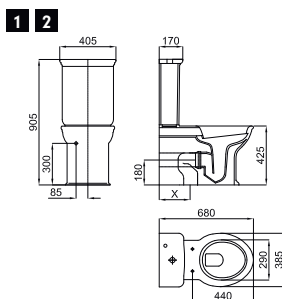

It is required
Requiert

S - V

S - H

100041216
N420442300

100157942
N157416502

3

1 C/C adjustable outlet pan with fixing kit 100041212 - N420150000.
Cuvette au sol sortie orientable avec fixations 100041212 - N420150000.

100232042
N322286252

white
blanc

818,00 €

2 C/C Cistern bottom right inlet 6/3L
Réservoir avec alimentation inférieure droite 6/3L

100231999
N322286254

white_gold
blanc_or

454,00 €

100232022
N322286251

white_chrome
blanc_chromé

391,00 €

3 Soft close seat and cover
Abattant cuvette descente retenue

100233957
N322286260

chrome_black
chromé_noir

367,00 €

100233972
N322286257

glod_black
or_noir

464,00 €

100233988
N322286258

white_chrome
blanc_chromé

282,00 €

100233993
N322286259

white_gold
blanc_or

406,00 €