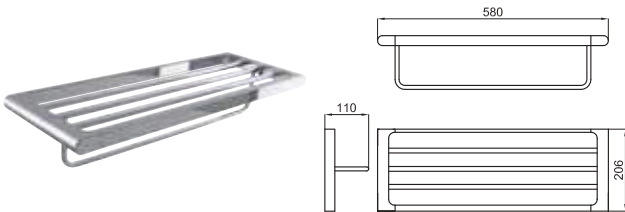

100094173
N643000009

chrome
chromé

399,00 €

Clean towel rail with extra hanging rail
Porte-serviettes + étagère