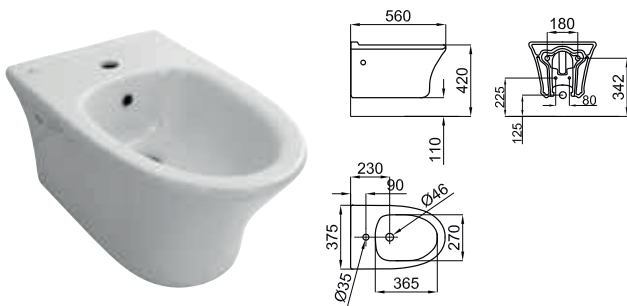

We recommend
On recommande

S - H

100041214
N420400731

100090568
N396990845

white
blanc

246,00 €

Wall hung bidet with fixing kit 100090710 - N356330437
Bidet suspendu avec fixations 100090710 - N356330437