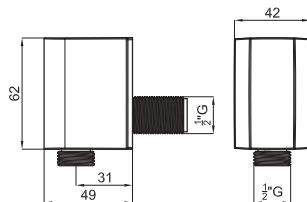

EX	100093562 N196599511	chrome chromé	KG 0.1	79,00 €

Shower outlet elbow
Prise d'eau murale