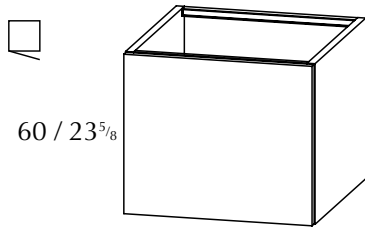

WASH BASIN UNIT BPS-1019

DEPTH 47 CM / 18 1/2"

MEASURES	(xx)	BODY FINISHES	HANDLE	OPEN.	KEA	SAP	POINTS
45x60x47 / 17^{3/4}x23^{5/8}x18^{1/2}		Gloss lacquer	A/B/C/D/F/K/L	DX/SX	G100470551	700008430	0740
		Matt lacquer	A/B/C/D/F/K/L	DX/SX	G100470570	700008428	0652
		Wood	A/B/C/D/F/K/L	DX/SX	G100470644	700008432	0987
		Laminate	A/B/C/D/F/K/L	DX/SX	G100471153	700008426	0411
60x60x47 / 23^{5/8}x23^{5/8}x18^{1/2}		Gloss lacquer	A/B/C/D/G/K/L	DX/SX	G100470556	700008431	0802
		Matt lacquer	A/B/C/D/G/K/L	DX/SX	G100470632	700008429	0701
		Wood	A/B/C/D/G/K/L	DX/SX	G100470552	700008433	1081
		Laminate	A/B/C/D/G/K/L	DX/SX	G100470582	700008427	0444