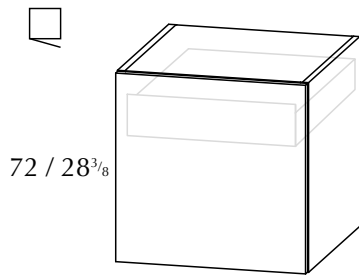

FREESTANDING UNIT MS-1058

DEPTH 47 CM / 18¹/₂"

Low unit with door. With inside drawer.

Módulo bajo con puerta. Con cajón interior.

Module bas avec porte. Tiroir intérieur.

MEASURES	(xx)	BODY FINISHES	HANDLE	OPEN.	KEA	SAP	POINTS
30x72x47 / 11³/₄x28³/₈x18¹/₂		Gloss lacquer	A/B/C/D/E/K/L	DX/SX	G100470995	700008996	1012
		Matt lacquer	A/B/C/D/E/K/L	DX/SX	G100470809	700008993	0919
		Wood	A/B/C/D/E/K/L	DX/SX	G100470962	700008999	1365
		Laminate	A/B/C/D/E/K/L	DX/SX	G100470978	700008990	0679
45x72x47 / 17³/₄x28³/₈x18¹/₂		Gloss lacquer	A/B/C/D/F/K/L	DX/SX	G100470984	700008997	1116
		Matt lacquer	A/B/C/D/F/K/L	DX/SX	G100470991	700008994	1003
		Wood	A/B/C/D/F/K/L	DX/SX	G100470712	700009000	1518
		Laminate	A/B/C/D/F/K/L	DX/SX	G100471019	700008991	0733
60x72x47 / 23⁵/₈x28³/₈x18¹/₂		Gloss lacquer	A/B/C/D/G/K/L	DX/SX	G100471302	700008998	1187
		Matt lacquer	A/B/C/D/G/K/L	DX/SX	G100471208	700008995	1065
		Wood	A/B/C/D/G/K/L	DX/SX	G100470778	700009001	1624
		Laminate	A/B/C/D/G/K/L	DX/SX	G100470965	700008992	0786