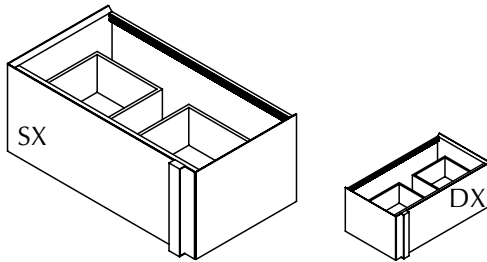

WASH BASIN UNIT BPS 90 LEAF

DEPTH 51CM / 20^{1/8"}

Wash basin unit.
Porta-lavabos.
Porte vasque.

MEASURES	(x↑x)	FINISHES	BASIN	KEA	SAP	POINTS
90x36x51 / 35^{3/8}x14^{1/8}x20^{1/8}		Gloss lacquer	DX	G100530029	700018387	1593
		Matt lacquer	DX	G100530030	700018376	1488
		Wood	DX	G100530032	700018388	1737
		Gloss lacquer	SX	G100530033	700018377	1593
		Matt lacquer	SX	G100530034	700018358	1488
		Wood	SX	G100530037	700018379	1737