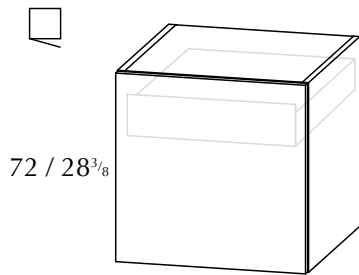

FREESTANDING UNIT MS-1039

DEPTH 35 CM / 13^{3/4}"

Low unit with door. With inside drawer.

Módulo bajo con puerta. Con cajón interior.

Module bas avec porte. Tiroir intérieur.

MEASURES	(xx)	BODY FINISHES	HANDLE	OPEN.	KEA	SAP	POINTS
30x72x35 / 11^{3/4}x28^{3/8}x13^{3/4}		Gloss lacquer	A/B/C/D/E/K/L	DX/SX	G100470972	700008716	0952
		Matt lacquer	A/B/C/D/E/K/L	DX/SX	G100471017	700008713	0863
		Wood	A/B/C/D/E/K/L	DX/SX	G100471259	700008719	1257
		Laminate	A/B/C/D/E/K/L	DX/SX	G100471251	700008710	0640
45x72x35 / 17^{3/4}x28^{3/8}x13^{3/4}		Gloss lacquer	A/B/C/D/F/K/L	DX/SX	G100471073	700008717	1045
		Matt lacquer	A/B/C/D/F/K/L	DX/SX	G100471158	700008714	0947
		Wood	A/B/C/D/F/K/L	DX/SX	G100471269	700008720	1394
		Laminate	A/B/C/D/F/K/L	DX/SX	G100470636	700008711	0694
60x72x35 / 23^{5/8}x28^{3/8}x13^{3/4}		Gloss lacquer	A/B/C/D/G/K/L	DX/SX	G100471148	700008718	1107
		Matt lacquer	A/B/C/D/G/K/L	DX/SX	G100471159	700008715	1003
		Wood	A/B/C/D/G/K/L	DX/SX	G100471276	700008721	1486
		Laminate	A/B/C/D/G/K/L	DX/SX	G100471165	700008712	0743