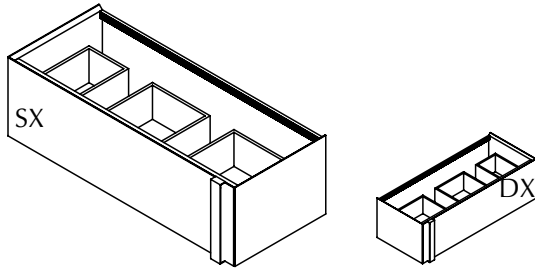

WASH BASIN UNIT BPS 120 LEAF D/S

DEPTH 51CM / 20^{1/8}"

Wash basin unit.

Porta-lavabos.

Porte vasque.

MEASURES	(xx)	FINISHES	BASIN	KEA	SAP	POINTS	
120x36x51 / 47^{1/4}x14^{1/8}x20^{1/8}			Gloss lacquer	DX	G100530042	700018390	1816
			Matt lacquer	DX	G100530004	700018362	1692
			Wood	DX	G100530006	700018380	1978
			Gloss lacquer	SX	G100530011	700018352	1816
			Matt lacquer	SX	G100530012	700018381	1692
			Wood	SX	G100530015	700018364	1978

BP