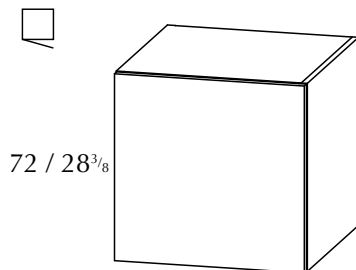

FREESTANDING UNIT MS-1036

DEPTH 35 CM / 13³/₄"

Low unit with door.
Módulo bajo con puerta.
Module bas avec porte.

MEASURES	(xx)	BODY FINISHES	HANDLE	OPEN.	KEA	SAP	POINTS
30x72x35 / 11³/₄x28³/₈x13³/₄		Gloss lacquer	A/B/C/D/E/K/L	DX/SX	G100470689	700008680	0713
		Matt lacquer	A/B/C/D/E/K/L	DX/SX	G100470677	700008677	0624
		Wood	A/B/C/D/E/K/L	DX/SX	G100470711	700008683	0955
		Laminate	A/B/C/D/E/K/L	DX/SX	G100470732	700008674	0400
45x72x35 / 17³/₄x28³/₈x13³/₄		Gloss lacquer	A/B/C/D/F/K/L	DX/SX	G100470787	700008681	0785
		Matt lacquer	A/B/C/D/F/K/L	DX/SX	G100471274	700008678	0687
		Wood	A/B/C/D/F/K/L	DX/SX	G100470830	700008684	1066
		Laminate	A/B/C/D/F/K/L	DX/SX	G100470734	700008675	0433
60x72x35 / 23⁵/₈x28³/₈x13³/₄		Gloss lacquer	A/B/C/D/G/K/L	DX/SX	G100470931	700008682	0881
		Matt lacquer	A/B/C/D/G/K/L	DX/SX	G100470775	700008679	0765
		Wood	A/B/C/D/G/K/L	DX/SX	G100471130	700008685	1192
		Laminate	A/B/C/D/G/K/L	DX/SX	G100471137	700008676	0468