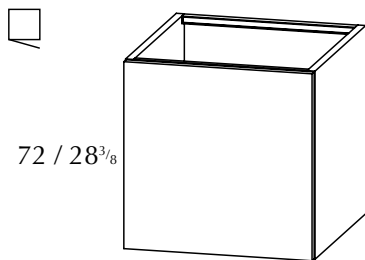

WASH BASIN UNIT BPS-1020

DEPTH 47 CM / 18 1/2"

MEASURES	(xx)	BODY FINISHES	HANDLE	OPEN.	KEA	SAP	POINTS
45x72x47 / 17^{3/4}x28^{3/8}x18^{1/2}		Gloss lacquer	A/B/C/D/F/K/L	DX/SX	G100471083	700008438	0776
		Matt lacquer	A/B/C/D/F/K/L	DX/SX	G100470639	700008436	0679
		Wood	A/B/C/D/F/K/L	DX/SX	G100470587	700008440	1060
		Laminate	A/B/C/D/F/K/L	DX/SX	G100471106	700008434	0435
60x72x47 / 23^{5/8}x28^{3/8}x18^{1/2}		Gloss lacquer	A/B/C/D/G/K/L	DX/SX	G100471156	700008439	0862
		Matt lacquer	A/B/C/D/G/K/L	DX/SX	G100470601	700008437	0749
		Wood	A/B/C/D/G/K/L	DX/SX	G100470980	700008441	1167
		Laminate	A/B/C/D/G/K/L	DX/SX	G100471058	700008435	0465