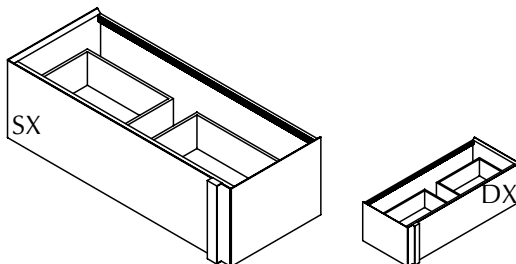

WASH BASIN UNIT BPS 120 LEAF

DEPTH 51CM / 20^{1/8"}

Wash basin unit.
Porta-lavabos.
Porte vasque.

MEASURES	(x↑x)	FINISHES	BASIN	KEA	SAP	POINTS
120x36x51 / 47^{1/4}x14^{1/8}x20^{1/8}		Gloss lacquer	DX	G100530007	700018363	1699
		Matt lacquer	DX	G100530008	700018351	1575
		Wood	DX	G100530010	700018373	1863
		Gloss lacquer	SX	G100530016	700018353	1699
		Matt lacquer	SX	G100530017	700018354	1575
		Wood	SX	G100530022	700018384	1863