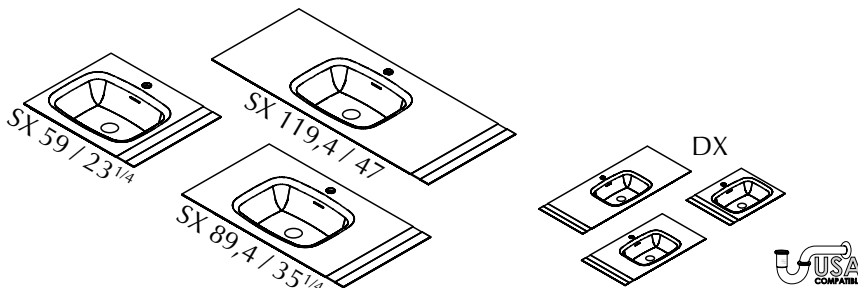

LEAF BASIN

DEPTH 48CM / 18^{7/8}"

-KRION basin.

-Requires valve G619999393 SAP100174610 112P.

-Requires drainage G619999026 SAP100036255 103P.

-Lavabo KRION.

-Requiere válvula G619999393 SAP100174610 112P.

-Requiere desagüe G619999026 SAP100036255 103P.

-Vasque en KRION.

-Nécessaire clapet G619999393 SAP100174610 112P.

-Nécessaire siphon G619999026 SAP100036255 103P.

MEASURES	(xx)	FINISHES	BASIN	KEA	SAP	POINTS
59x12x48 / 23^{1/4}x4^{1/4}x18^{7/8}			DX	G100530038	100173936	1812
			SX	G100530039	100173937	1812
89,4x12x48 / 35^{1/4}x4^{1/4}x18^{7/8}		KRION	DX	G100530040	100173927	2003
			SX	G100530041	100173957	2003
119,4x12x48 / 47x4^{1/4}x18^{7/8}			DX	G100530014	100173924	2195
			SX	G100530036	100173943	2195