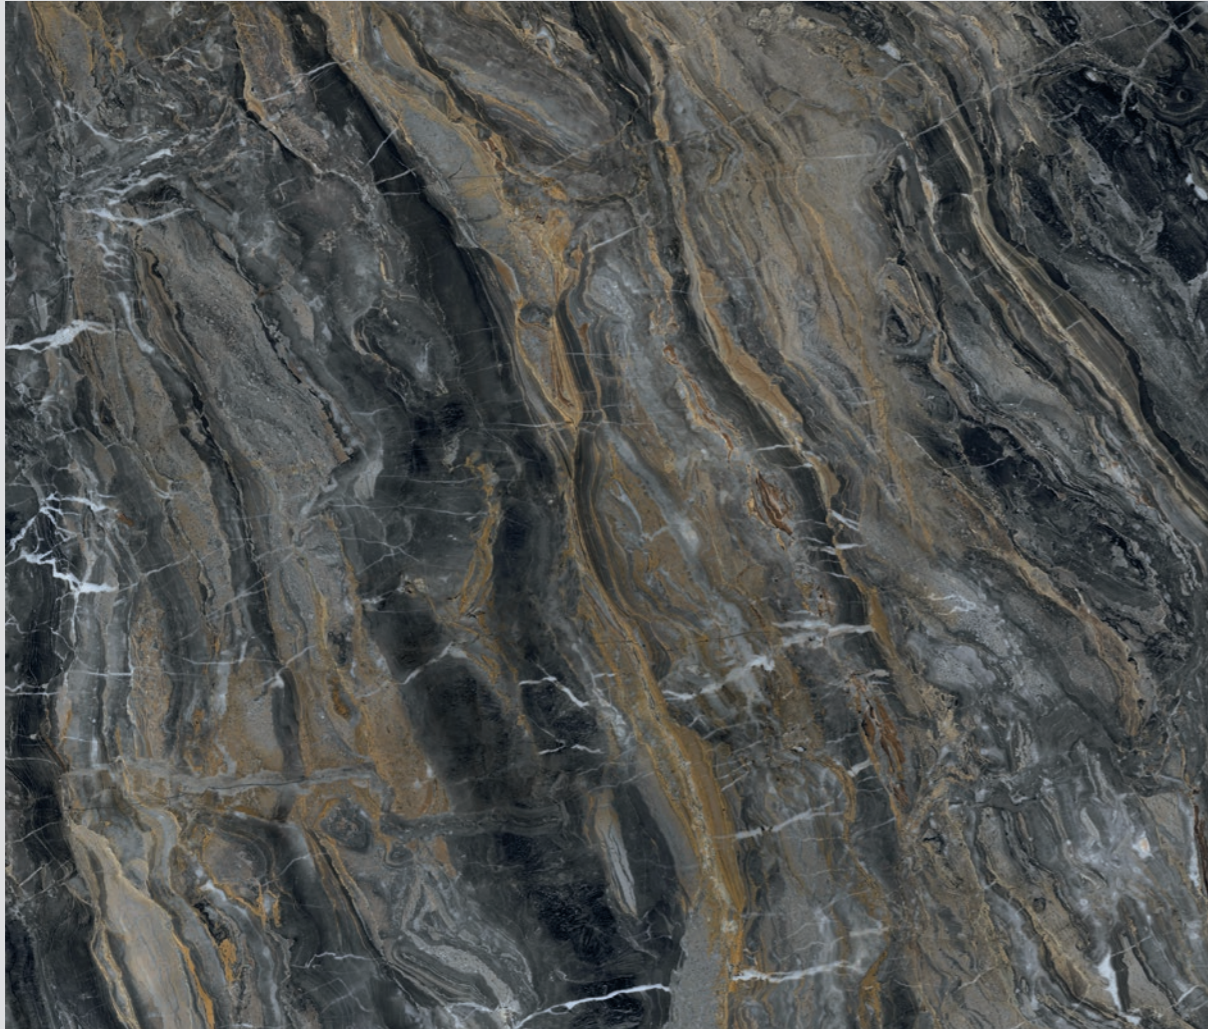

EN

The dark tones, combined with different shades of gray, brown and ocher give Orobico Dark a lively and sinuous appearance. Its dramatic veined structure takes us to the most whimsical and extravagant side of nature and its polished finish provides an extraordinary shine that attracts the attention in any environment.

ES

Las tonalidades oscuras, combinadas con diferentes matices de gris, marrón y ocre proporcionan a Orobico Dark un aspecto vivo y sinuoso. Su dramática estructura vetada nos traslada al lado más caprichoso y extravagante de la naturaleza y su acabado pulido proporciona un brillo extraordinario que atrae la atención en cualquier entorno.

FR

Les teintes foncées, combinées à différentes nuances de gris, marron et ocre, donnent à Orobico Dark un aspect vif et sinueux. Sa structure spectaculaire veinée nous déplace vers le côté le plus capricieux et extravagant de la nature et sa finition polie fournit une brillance extraordinaire qui attire l'attention de n'importe quel environnement.