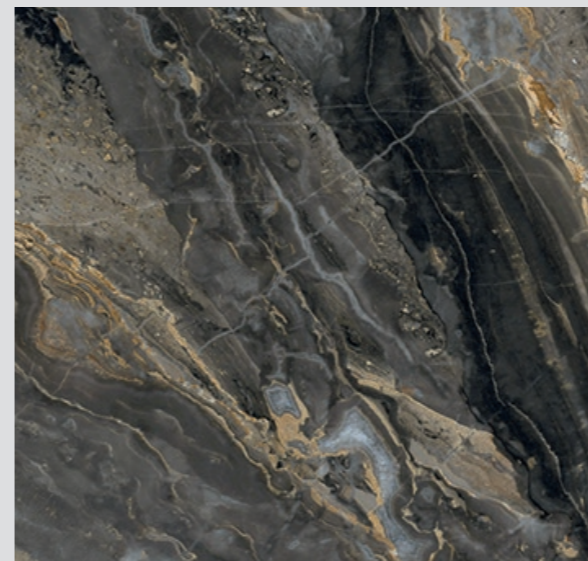

Polished

150x300 cm
59"x118^{1/8}"