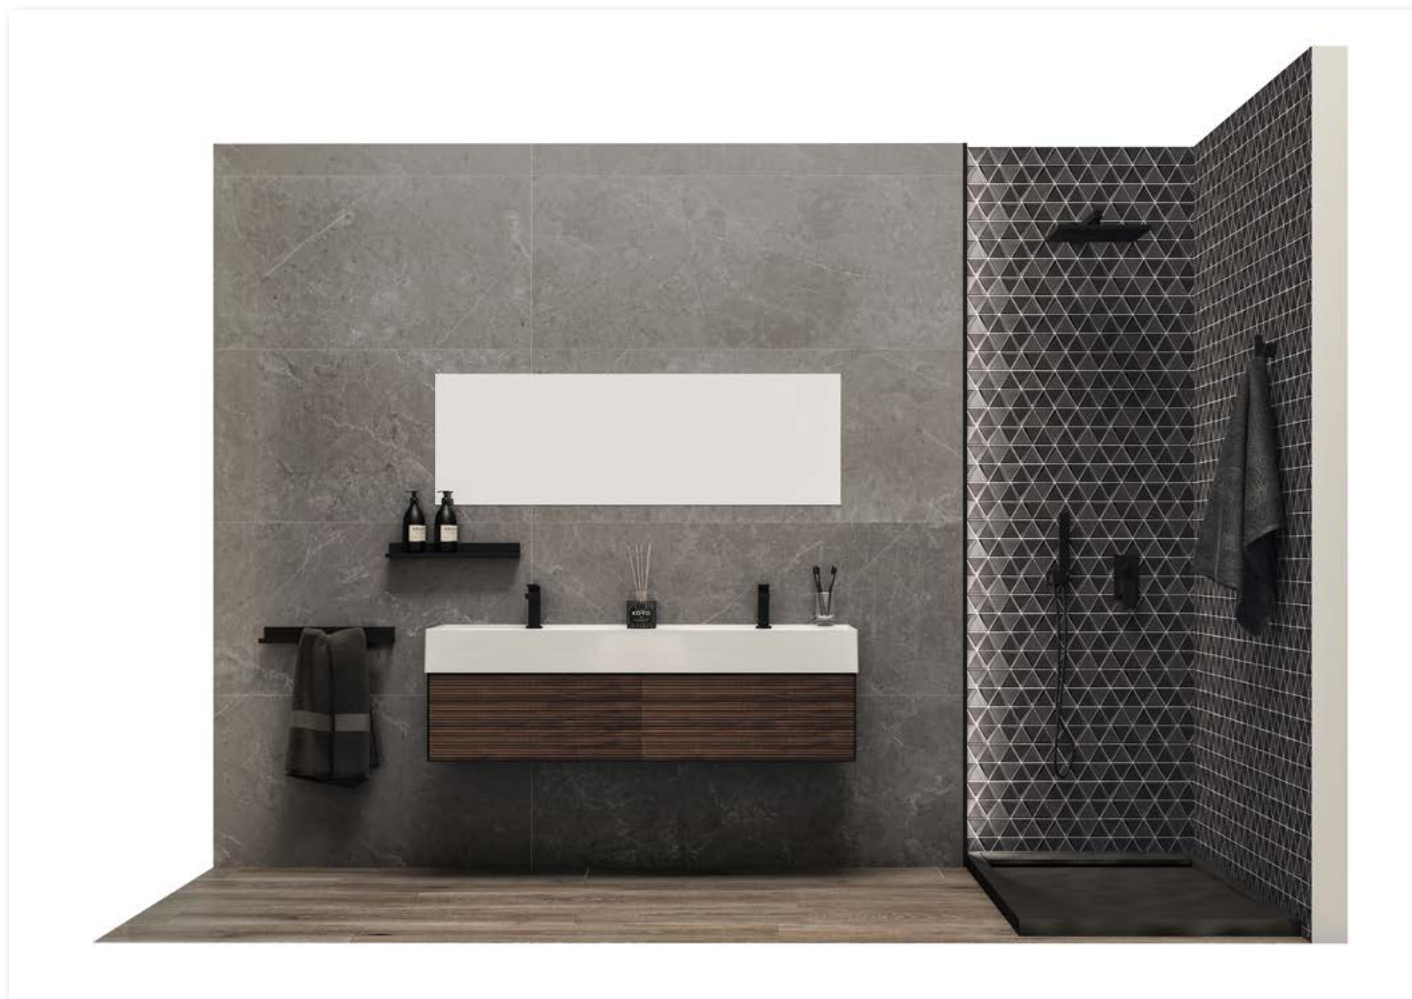

Karachi Acero + Devon Roble + Effect Triangle