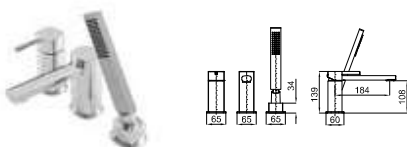

NK CONCEPT

100166204
N112080016

chrome
chromé

372,00 €