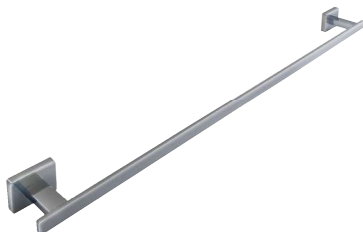

QUATRO

accessories - accessoires

accessories - accessoires QUATRO

Robe hook
Crochet

100042524
N641020001

Chrome
Chromé

38,00 €

1

2

1 45 cm towel rail
Porte-serviettes fixe 1 barre 45 cm.

100042525
N641050901

Chrome
Chromé

100,00 €

2 60 cm towel rail
Porte-serviettes fixe 1 barre 60 cm.

100042526
N641051001

Chrome
Chromé

120,00 €

QUATRO

accessories - accessoires

Towel holder
Anneau porte-serviettes

100042527
N641051201

Chrome
Chromé

93,00 €

Wall mounted soap dish
Porte-savon fixe

100042529
N641310001

Chrome
Chromé

79,00 €

Wall mounted tumbler holder
Porte-gobelet fixe

100042531
N641360001

Chrome
Chromé

79,00 €

Roll holder without cover
Porte-papier sans couvercle