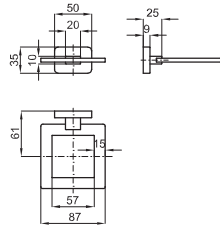

Wall mounted soap dish
Porte-savon fixe

100042529
N641310001

Chrome
Chromé

79,00 €