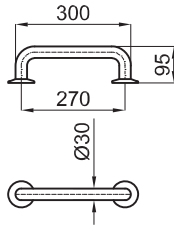

30 cm. grab rail
Barre murale 30 cm.

100042147 N617013245		Shiny stainless steel Acier Inox poli		105,00 €
100042149 N617013297		S. steel white epoxy Acier Inox epoxy blanc		88,00 €