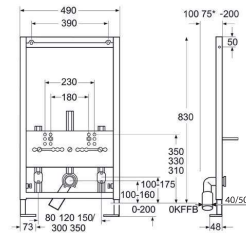

1 Concealed cistern with 830mm height frame, for installation in light wall, includes the fixing kit 100041103 - N398160000 and connection pipes to the WC. Reduced height. Suitable for fitting under a window. Possibility of activating on the front or the top.