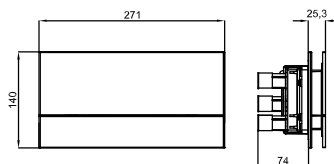

Double flush glass button for Premium Line concealed cistern, The upgrade set N499009901 - 100044272 is needed in case of concealed cisterns delivered before 10 - 07 ( N398343500 - 100041107, N398348400 - 100041108 and N398343400 - 100041106) and the upgrade set N499000001 - 100044271 is for the low level concealed cistern and frame loaded before 10 - 07 (N398348700 - 100041109)