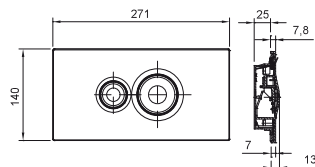

100044247  
N398353188

Black  
Noir

1.236,00 €

100044246  
N398353142

White  
Blanc

1.236,00 €

Double flush button for Premium Line concealed cistern, The upgrade set N499009901 - 100044272 is needed in case of concealed cisterns delivered before 10 - 07 ( N398343500 - 100041107, N398348400 - 100041108 and N398343400 - 100041106) and the upgrade set N499000001 - 100044271 is for the low level concealed cistern and frame loaded before 10 - 07 (N398348700 - 100041109)