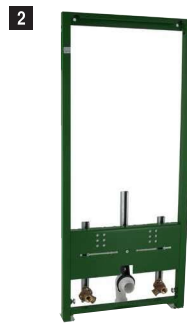

1 Concealed cistern with frame for installation in light walls, includes the fixing kit 100041103 - N398160000.

Bati support + réservoir encastré pour WC suspendu. Installation mur non porteur avec Kit de fixation 100041103 - N398160000 et tube de connection avec WC.

kiwa

100044230
N398349300

449,00 €

2 Concealed frame for wall hung bidet, for installation in light wall, with the fixing kit 100041103 - N398160000 and includes elbow-plates to fix the water inlet hoses.

Bati support pour bidet suspendu. Installation mur non porteur avec Kit de fixation 100041103 - N398160000 Coude plaque pour installation flexibles.

100041100
N398073500

366,00 €