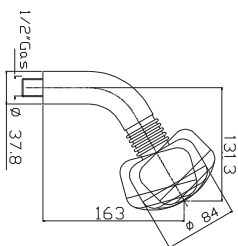

FIXED SHOWER HEADS - POMMES DE DOUCHE

brassware - robinetterie

fixed shower head / pomme de douche TOSCANA; shower pack / pack douche CITY

STYLO - 3 spray fixed shower head and arm - anti-limescale system
STYLO - Pomme de douche 3 jets anti-calcaire

100039141
N199424901

Chrome
Chromé

139,00 €

MEDIA - 3 spray fixed shower head and arm - anti-limescale system
MEDIA - Pomme de douche 3 jets anti-calcaire

100039140
N199424801

Chrome
Chromé

123,00 €

FIXED SHOWER HEADS - POMMES DE DOUCHE

brassware - robinetterie

TOSCANA - 6 spray fixed shower head and arm. Functions: Rain, Soft, Massage, Mist, Rain+Mist and Rain+Massage.

TOSCANA - Pomme de douche 6 jets anti-calcaire. Fonctions: Rain, Soft, Massage, Mist, Rain+Mist et Rain+Massage.