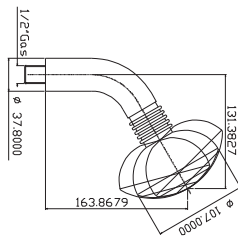

FIXED SHOWER HEADS - POMMES DE DOUCHE

brassware - robinetterie

fixed shower head / pomme de douche TOSCANA; shower pack / pack douche CITY

STYLO - 3 spray fixed shower head and arm - anti-limescale system
STYLO - Pomme de douche 3 jets anti-calcaire

100039141
N199424901

Chrome
Chromé

139,00 €

MEDIA - 3 spray fixed shower head and arm - anti-limescale system
MEDIA - Pomme de douche 3 jets anti-calcaire

100039140
N199424801

Chrome
Chromé

123,00 €

FIXED SHOWER HEADS - POMMES DE DOUCHE

brassware - robinetterie

TOSCANA - 6 spray fixed shower head and arm. Functions: Rain, Soft, Massage, Mist, Rain+Mist and Rain+Massage.

TOSCANA - Pomme de douche 6 jets anti-calcaire. Fonctions: Rain, Soft, Massage, Mist, Rain+Mist et Rain+Massage.