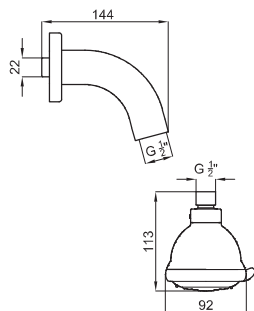

100039141
N199424901

Chrome
Chromé

139,00 €

MEDIA - 3 spray fixed shower head and arm - anti-limescale system
MEDIA - Pomme de douche 3 jets anti-calcaire

100039140
N199424801

Chrome
Chromé

123,00 €

FIXED SHOWER HEADS - POMMES DE DOUCHE

brassware - robinetterie

TOSCANA - 6 spray fixed shower head and arm. Functions: Rain, Soft, Massage, Mist, Rain+Mist and Rain+Massage.

TOSCANA - Pomme de douche 6 jets anti-calcaire. Fonctions: Rain, Soft, Massage, Mist, Rain+Mist et Rain+Massage.

100067089
N299999836

● Chrome
● Chromé

84,00 €

PROJECT - 3 spray fixed shower head and arm. Functions: Rain, Massage and Rain+Massage.

PROJECT - Pomme de douche 3 jets anti-calcaire. Fonctions: Rain, Massage et Rain+Massage.