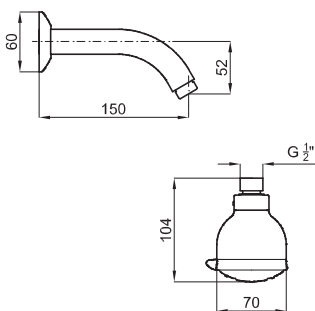

brassware - robinetterie

TOSCANA - 6 spray fixed shower head and arm. Functions: Rain, Soft, Massage, Mist, Rain+Mist and Rain+Massage.

TOSCANA - Pomme de douche 6 jets anti-calcaire. Fonctions: Rain, Soft, Massage, Mist, Rain+Mist et Rain+Massage.

100067089
N299999836

● Chrome
● Chromé

84,00 €

PROJECT - 3 spray fixed shower head and arm. Functions: Rain, Massage and Rain+Massage.

PROJECT - Pomme de douche 3 jets anti-calcaire. Fonctions: Rain, Massage et Rain+Massage.