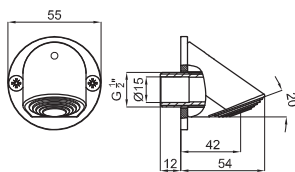

Anti-vandal shower head

Pommeau de douche anti-vandalisme

100072981
N299999763

● Chrome
● Chromé

76,00 €