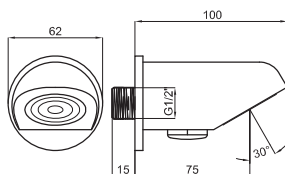

Anti-vandal shower head

Pommeau de douche anti-vandalisme

100072980
N299999762

● Chrome
● Chromé

97,00 €