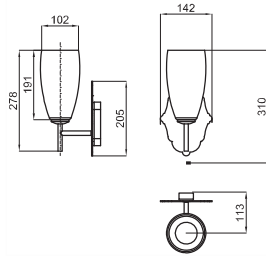

LIGHTS - APPLIQUES

accessories - accessoires

wall lamp - applique DINASTY

VICTORIAN COLLECTION: CENTURY - Wall lamp
VICTORIAN COLLECTION: CENTURY - Applique

100082335
N646000002

○ White
Blanc

450,00 €

100082336
N646000001