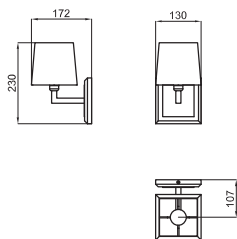

VICTORIAN COLLECTION: MILLENIUM - Wall lamp
VICTORIAN COLLECTION: MILLENIUM - Applique

100082353
N647000001

○ White
Blanc

414,00 €

100082354
N647000002

● Bordeaux - White
Bordeaux - Blanc

414,00 €

100123667
N807993260

● Bronze - White
Bronze - Blanc

450,00 €

100123668
N807993262

● Gold - White
Or - Blanc

450,00 €