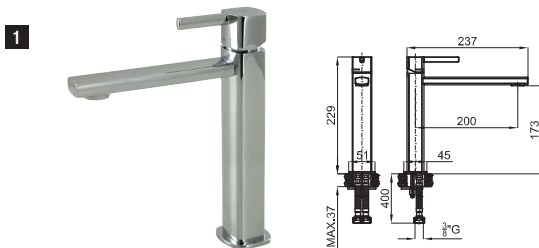

brassware / robinetterie NK CONCEPT

Single lever basin mixer with 3/8" connections. Ø25 mm ceramic cartridge. Length of hoses 400 mm. Without pop-up waste set 1 1/4". "Plus" aerator. Cold-water opening. Flow rate (mixed water) 5 l/min. at 3 bar.

Mitigeur lavabo avec cartouche Ø25 mm. Flexibles raccordement 3/8" longueur 400 mm., sans garniture de vidage 1 1/4". Avec mousseur "plus". Ouverture à froid. À 3 bars de pression (eau mélangée) 5 l/min.

100130995  
N199999531

Chrome  
Chromé

180,00 €

**1** 229 mm high spout Single lever basin mixer with 3/8" connections. Ø25 mm ceramic cartridge. Length of hoses 400 mm. Without pop-up waste set 1 1/4". "Plus" aerator. Cold-water opening. Flow rate (mixed water) 5 l/min. at 3 bar.

100140459  
N199999455

Chrome  
Chromé

196,00 €

**2** 305 mm high spout Single lever basin mixer with 3/8" connections. Ø25 mm ceramic cartridge. Length of hoses 400 mm. Without pop-up waste set 1 1/4". "Plus" aerator. Cold-water opening. Flow rate (mixed water) 5 l/min. at 3 bar.