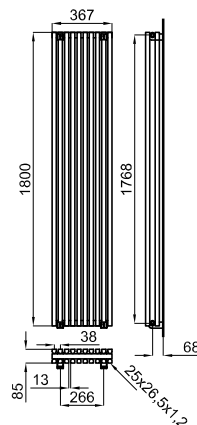

NANTES - SINGLE

367x1800 mm.

		
L mm	367	367
I mm	·	·
H mm	1800	1800
Tubo N°	10	10
Watt ΔT = 50 K	618 W	897 W
Resist. W	750	750
Fij. N°	4	4

Radiators hangers included.

The mixed version works only in dual tube installations. Set up not possible in installations with monotube valves.

Included accessories:

Accessoires inclus:

(E1)
(M1)

(ET1)
(MT1)

NANTES

radiators - radiateurs

NANTES - DOUBLE

367x1800 mm.

L mm	367
I mm	.
H mm	1800
Tube N°	20
Watt ΔT = 50 K	1335 W
Resist. W	1250
Fij. N°	4

Radiators hangers included.

The mixed version works only in dual tube installations. Set up not possible in installations with monotube valves.