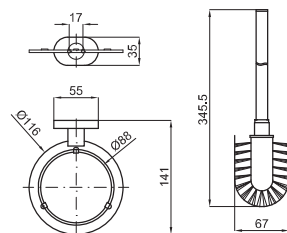

Wall mounted brush holder
Porte-balai fixe

100042521
N640330001

Chrome
Chromé

97,00 €