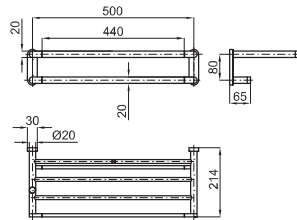

Chrome  
Chromé

65,00 €

Clean towel rail with extra hanging rail  
*Porte-serviettes + étagère*

100042518  
N640080001

Chrome  
Chromé

278,00 €

Roll holder without cover  
*Porte-papier sans couvercle*

100042519  
N640111501