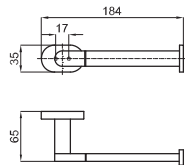

Chrome  
Chromé

65,00 €

Clean towel rail with extra hanging rail  
*Porte-serviettes + étagère*

100042518  
N640080001

Chrome  
Chromé

278,00 €

Roll holder without cover  
*Porte-papier sans couvercle*

100042519  
N640111501