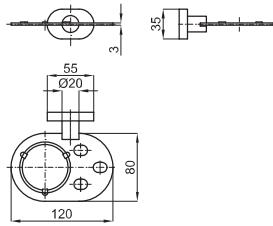

Wall mounted tumbler holder
Porte-gobelet fixe

100042523
N640560001

Chrome
Chromé

65,00 €