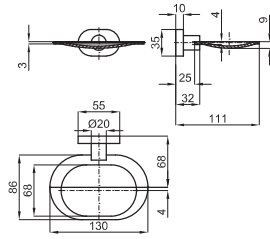

NANTES

accessories - accessoires

Wall mounted soap dish
Porte-savon fixe

100042520
N640310001

Chrome
Chromé

65,00 €