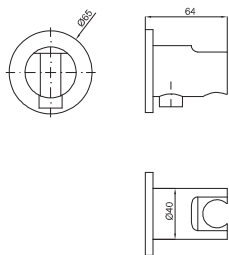

1

2

1 Wall bracket with outlet elbow. Recommended order of flexi hose 100137888 - N19999501 for white or 100137888 - N19999501
Support mural avec prise d'eau. On recommande de commander le flexible 100137888 - N19999501 blanc ou le 100137845 - N19999502 argent

100123143
N19999586 Chrome
Chromé 71,00 €

100123157
N19999585 White
Blanc 77,00 €

2 Sanitary shower. In case to be installed with the KRION® accessories panel, is necessary that the panel be the separate version (100123750 - N89999869, 100123752 - N89999870 ó 100123751 - N89999873) or order the pack with the separate panel for 3 accessories ((100138281 - N387000039, 100138275 - N387000043, 100138282 - N387000041, 100138274 - N387000040, 100138264 - N387000044 ó 100138126 - N387000042)
Douchette sanitaire. Dans le cas d'une installation avec un panneau d'accessoires en KRION®, il est nécessaire qu'il soit en version indépendante (100123750 - N89999869, 100123752 - N89999870 ou 100123751 - N89999873) ou commander le pack avec panneau indépendant pour 3 accessoires (100138281 - N387000039, 100138275 - N387000043, 100138282 - N387000041, 100138274 - N387000040, 100138264 - N387000044 ó 100138126 - N387000042)

100114598
N19999621 Chrome
Chromé 35,00 €

100123419
N19999563 White
Blanc 39,00 €

Mood sanitary shower pack - Pack mood douchette sanitaire

100138281 - N387000039 **Snow** 468,00 €
100138275 - N387000043 **Strawberry** 468,00 €
100138282 - N387000041 **Navy Blue** 468,00 €

Snow

Strawberry

Navy Blue

Mood sanitary shower pack - Pack mood douchette sanitaire

100149513 - N387000058 **Oak - Chêne** 492,00 €

Oak
Chêne

1 Separate KRION® panel with space for 3 accessories
Panneau indépendant en KRION® pour 3 accessoires

100138132
N699520044

100138104
N699520045

100138099
N699520043