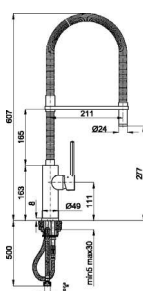

SPRING - Single lever sink mixer with pull-out shower and swivel spout. Ø35 ceramic cartridge and 3/8" connection. Length of hoses 500 mm and "Plus" aerator

SPRING - Mitigeur d'évier avec bec orientable. Cartouche ceramique Ø35 mm. Flexibles raccords 3/8" longueur 500 mm. Mousseur "Plus".

100123940
N19999573

● Chrome
● Chromé

404,00 €