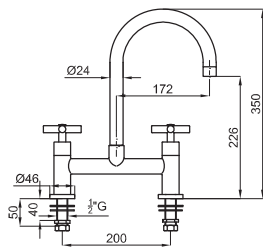

NK LOGIC - Single lever sink mixer with swivel spout. Ø25 mm ceramic cartridge and 3/8". Length of hoses 350 mm. "Plus" aerator

NK LOGIC - Mitigeur d'évier avec bec orientable. Cartouche ceramique Ø25 mm. Flexibles raccords 3/8" longueur 350 mm. Mousseur "Plus".

100089923
N170993939

● Chrome
● Chromé

657,00 €

1

1 FUTURE CLASSIC - Monoblock with swivel spout. Includes ceramic disk 1/2". Connections G 1/2" M and "Plus" aerator

FUTURE CLASSIC - Mélanger évier avec bec giratoire. Inclus têtes céramiques 1/2". Connexions G 1/2" M. Mousseur "Plus".

100089921
N134650029

● Chrome
● Chromé

649,00 €

2 FUTURE - Monoblock with swivel spout. Includes ceramic disk 1/2" and 3/8" connection. Length of hoses 500mm and "Plus" aerator

MONOBLOCK FUTURE - Mélanger évier avec têtes céramiques. Longueur des flexibles 500mm et bec giratoire. Mousseur "Plus"

100082487
N170993904

● Chrome
● Chromé

296,00 €