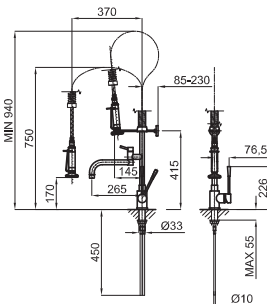

NK LOGIC - Single lever sink mixer with swivel spout. Ø25 mm ceramic cartridge and 3/8". Length of hoses 350 mm. "Plus" aerator

NK LOGIC - Mitigeur d'évier avec bec orientable. Cartouche ceramique Ø25 mm. Flexibles raccords 3/8" longueur 350 mm. Mousseur "Plus".

100082487
N170993904

● Chrome
● Chromé

296,00 €

PROFESSIONAL - Single lever sink mixer with pull-out shower and swivel spout. Ø35 mm ceramic cartridge and headwork for spout. Ø10mm copper tubes connection and 450mm length. Built in non-return valve

PROFESSIONAL - Mitigeur d'évier avec douchette rétractable. Bec orientable. Cartouche ceramique Ø35 mm. Tubes rigides de connexion. Longueur douchette 1050 mm. Mousseur 22x1.

100038863
N170975801

● Chrome
● Chromé