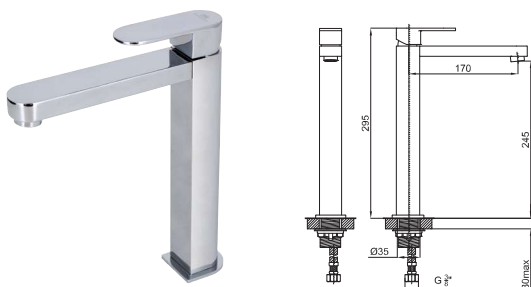

100123478
N199999584

Chrome
Chromé

259,00 €

2 URBAN - Single lever sink mixer with swivel spout. Ø25 ceramic cartridge and 3/8" connection. Length of hoses 500 mm and "Plus" aerator
 URBAN - Mitigeur d'évier avec bec orientable. Cartouche ceramique Ø25 mm. Flexibles raccordements 3/8" longueur 500 mm. Mousseur "Plus".

100123477
N199999580

Chrome
Chromé

223,00 €

ARQUITECT - Single lever sink mixer with swivel spout. Ø35 ceramic cartridge and 3/8" connection. Length of hoses 500 mm and "Plus" aerator
 ARQUITECT - Mitigeur d'évier avec bec orientable. Cartouche ceramique Ø35 mm. Flexibles raccordements 3/8" longueur 500 mm. Mousseur "Plus".

100123476
N199999581

Chrome
Chromé

196,00 €

HOTELS - Single lever sink mixer with swivel spout. Ø25 mm ceramic cartridge and 3/8". Length of hoses 500 mm. "Plus" aerator
 HOTELS - Mitigeur d'évier avec bec orientable. Cartouche ceramique Ø35 mm. Flexibles raccordements 3/8" longueur 370 mm. Mousseur "Plus".

100126421
N194710552

Chrome
Chromé

216,00 €

KITCHEN TAPS - ROBINETTERIE DE CUISINE

brassware - robinetterie

MINI PLUS - Wall mounted sink mixer with Swivel spout. Ø40 mm ceramic cartridge and "plus" aerator. Centre distance 150 +/-15 mm