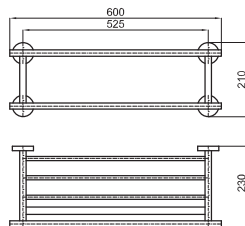

Chrome  
Chromé

89,00 €

2 2 arm towel rail 70 cm  
Porte-serviettes 2 barres 70 cm.

100103968  
N643000022

Chrome  
Chromé

94,00 €

1 Clean towel rail with extra hanging rail  
Porte-serviettes + étagère

100102360  
N648000007