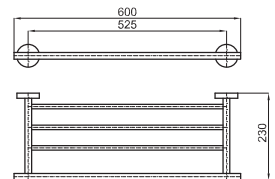

Chrome  
Chromé

89,00 €

2 2 arm towel rail 70 cm  
Porte-serviettes 2 barres 70 cm.

100103968  
N643000022

Chrome  
Chromé

94,00 €

1 Clean towel rail with extra hanging rail  
Porte-serviettes + étagère

100102360  
N648000007