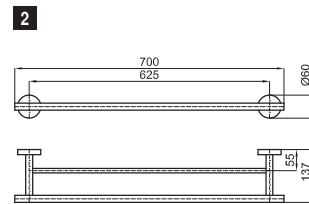

1 2 arm towel rail 60 cm
Porte-serviettes 2 barres 60 cm.

100103967
N643000018

Chrome
Chromé

89,00 €

2 2 arm towel rail 70 cm
Porte-serviettes 2 barres 70 cm.

100103968
N643000022

Chrome
Chromé

94,00 €