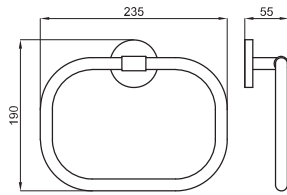

HOTELS

accessories - accessoires

Towel holder
Anneau porte-serviettes

100102359
N64800004

Chrome
Chromé

46,00 €