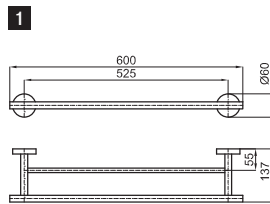

1 2 arm towel rail 60 cm
Porte-serviettes 2 barres 60 cm.

100103967
N643000018

Chrome
Chromé

89,00 €

2 2 arm towel rail 70 cm
Porte-serviettes 2 barres 70 cm.

100103968
N643000022

Chrome
Chromé

94,00 €