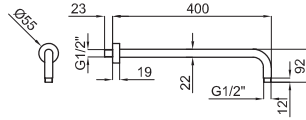

SHOWER ARM PRODUCT RANGE - GAMME BRAS

brassware - robinetterie

Classic 40 cm. shower head arm, wall connection
Bras pomme de douche classique 40 cm. mural

100039089
N192452401

Chrome
Chromé

62,00 €

100123890
N199999595

Bronze
Bronze

63,00 €

100123891
N199999594

Gold
Or

70,00 €