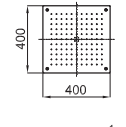

100121026
N186490008

Mirror
Miroir

1.246,00 €

1

2

3

4

1 NK LOGIC - Ceiling mounted Square 60 cm. rain shower head. Flow rate(mixed water) 18 l/min. at 3 bar.