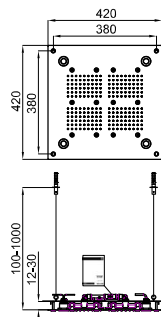

SEASONS 42 cm ceiling build-in sprayer. Water functions: rain and nebulizer. Additional features: color therapy. It includes Seasons 420 touchpad. Protection IP 66. Voltage 220 V. Shower not included. It's necessary to order a valve separately to operate the shower head. Minimum flow rate required: 18 l/min. at 3 bar.

SEASONS - Pomme de douche à encastrer au plafond 42 cm Fonctions eau : pluie et brumisateur Fonctions supplémentaires : chromothérapie Comprend clavier Seasons 420 Protection IP 66 Tension d'alimentation 220 V. Robinetterie non comprise. Robinetterie nécessaire pour faire fonctionner le ciel de pluie. Requiert un débit minimum à 3 bars de 18 l/min.

100118790
N720000099

Inox
Inox

3.538,00 €

100081415
N720000049

Gold
Or

5.521,00 €