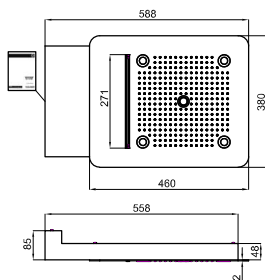

SHOWER HEADS PRODUCT RANGE - GAMMES DE POMMES DE DOUCHE

brassware - robinetterie

SEASONS

60x60 cm.

42x42 cm.

50x23 cm.

Ø30 cm.

40 cm.

Ø40 cm.

Ø30 cm.

VICTORIAN COLLECTION

Ø20 cm.

Ø22 cm.

25x25 cm.

WELLNESS

55x38 cm.

100118791
N720000071

White
Blanc

4.745,00 €

100118792
N720000096

Inox
Inox

4.633,00 €

SEASONS NATURA WALL - 58.8x38 cm wall sprayer. Water functions: rain, central jet, and water. Additional features: color therapy and aromatherapy. It includes Seasons Nature touchpad and the kenzo, energy, and relax aroma packs. Protection IP 66. Voltage 220 V. Shower not included. It's necessary to order a valve separately to operate the shower head. Minimum flow rate required: 18 l/min. at 3 bar.

100118794
N720000092

Inox
Inox

6.041,00 €

LIGHT PRODUCT RANGE - GAMME LIGHT

brassware - robinetterie

LIGHT WALL - 50 x 23 wall mounted sprayer. Water functions: rain and waterfall. Additional functions: white light (led). Connection to the electricity network is not needed. Recommended minimum pressure 2 bar. It includes a 9,5 l/min flow limiter
LIGHT WALL - Pomme de douche murale 50x23 cm Fonctions eau : pluie et cascade Fonctions supplémentaires : lumière blanche (LED) Branchement au réseau électrique non nécessaire Pression minimale recommandée 2 bar Comprend un limiteur de débit à 9,5 l/min