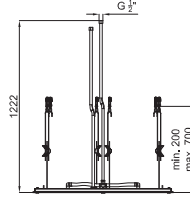

(***) We recommend
On recommande

100063878
N192579908
Pag. 206-207

100090331
N192579919
Pag. 206-207

<p>1 Oval 50x28 rain shower head, without ball joint. Minimum flow rate required: 17 l/min. at 3 bar (***). <i>Pomme de douche Oval 50x28 cm, sans articulation . Requiert un débit minimum à 3 bars de 17 l/min. (***)</i></p>	<p>XXL</p>	<p>100098844 N192579936</p>	<p>Chrome Chromé</p>	<p>3,5</p>	<p>638,00 €</p>
<p>2 Oval 30x20 rain shower head, with ball joint. Minimum flow rate required: 15 l/min. at 3 bar (***). <i>Pomme de douche Oval 30x20 cm, avec articulation . Requiert un débit minimum à 3 bars de 15 l/min. (***)</i></p>	<p>XL</p>	<p>100090355 N192579923</p>	<p>Chrome Chromé</p>	<p>1,5</p>	<p>300,00 €</p>

RECESSED PRODUCT RANGE - GAMME ENCASTREMENT

brassware - robinetterie

(* We recommend
On recommande

100063485
N299999891
Pag. 114

100063400
N111390003
Pag. 153, 190

100063401
N172390002
Pag. 141, 191

NK LOGIC - Ceiling shower head 100x50 cm with waterfall. Each side of the shower can be turn on separately or together. Minimum flow rate required: 15 l/min. at 3 bar. The flow rates of each area of the shower are 15 l/min. 30 l/min if both are activated at once. (*)