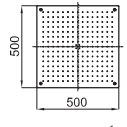

100121026
N186490008

Mirror
Miroir

1.246,00 €

1

2

3

4

1 NK LOGIC - Ceiling mounted Square 60 cm. rain shower head. Flow rate(mixed water) 18 l/min. at 3 bar.