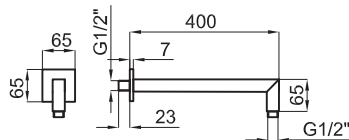

Square 40 cm shower head arm, wall connection
Bras pomme de douche Square 40 cm. mural

100090332
N192579918

Chrome
Chromé

69,00 €