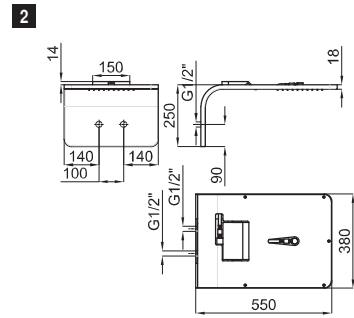

WELLNESS PRODUCT RANGE - GAMME WELLNESS

brassware - robinetterie

1 LOUNGE. Rain function shower head with 1/2". Flow rate (mixed water) 10,75 l/min. at 3 bar.
LOUNGE. Pomme de douche fonction pluie. À 3 bars de pression (eau mélangée) 10,75 l/min.

100063526
N19999988

Chrome
Chromé

1.882,00 €

2 LOUNGE. Rain+cascade shower head with 1/2" connectors. Flow rate (mixed water) 16,80 l/min. at 3 bar. Rain shower function 10,8 l/min and cascade 11,40 l/min.
LOUNGE. Pomme de douche fonction pluie + cascade avec raccords de 1/2". À 3 bars de pression (eau mélangée) fonction pluie 10,8 l/min et fonction cascade 11,4 l/min.

100082392
N19999861

White
Blanc

2.626,00 €

100089933
N19999811

Chrome
Chromé

2.129,00 €