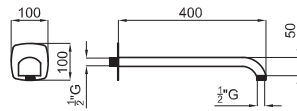

URBAN. Shower head arm, wall connection. Flow rate (mixed water) 14 l/min. at 3 bar.
URBAN. Bras pomme de douche mural. À 3 bars de pression (eau mélangée) 14 l/min.

100094150
N19999733

Chrome
Chromé

95,00 €