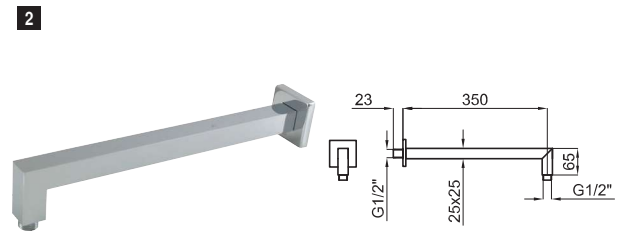

Chrome
 Chromé

684,00 €

1 Light Square (Color) 40 cm shower head arm, wall connection
Bras pomme de douche Light Square (Color) 40 cm. mural

100084986
 N720000055

Chrome
 Chromé

194,00 €

2 Light Square (Color) 35 cm shower head arm, wall connection
Bras pomme de douche Light Square (Color) 35 cm. mural