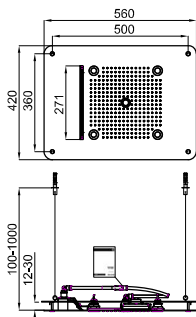

SEASONS NATURE - 56x42 cm ceiling build-in sprayer. Water functions: rain, central jet, and water. Additional features: color therapy and aromatherapy. It includes Seasons Nature touchpad and the kenzo, energy, and relax aroma packs. Protection IP 66. Voltage 220 V. Shower not included. It's necessary to order a valve separately to operate the shower head. Minimum flow rate required: 18 l/min. at 3 bar.

SEASONS NATURE - Pomme de douche à encastrer au plafond 56x42 cm Fonctions eau : pluie, jet central et eau Fonctions supplémentaires : chromothérapie et aromathérapie Comprend clavier Seasons Nature et les packs arômes kenzo, energy et relax. Protection IP 66 Tension d'alimentation 220 V. Robinetterie non comprise. Robinetterie nécessaire pour faire fonctionner le ciel de pluie. Requiert un débit minimum à 3 bars de 18 l/min.

100118791
N720000071

White
Blanc

4.745,00 €

100118792
N720000096

Inox
Inox

4.633,00 €