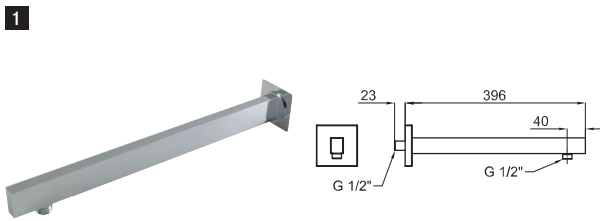

1 Light Square (Color) 40 cm shower head arm, wall connection
Bras pomme de douche Light Square (Color) 40 cm. mural

100084986
N720000055

Chrome
Chromé

194,00 €

2 Light Square (Color) 35 cm shower head arm, wall connection
Bras pomme de douche Light Square (Color) 35 cm. mural

100084991
N720000057

Chrome
Chromé

148,00 €

3 Light Square (Color) 20 cm shower head arm, ceiling connection
Bras Light Square (Color) 20 cm. au plafond

100084990
N720000056

Chrome
Chromé

78,00 €