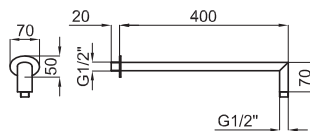

100039090
N192452501

Chrome
Chromé

69,00 €

Square 40 cm shower head arm, wall connection
Bras pomme de douche Square 40 cm. mural

100090332
N192579918

Chrome
Chromé

69,00 €

Oval 40 cm shower head arm, wall connection
Bras pomme de douche Oval 40 cm. mural