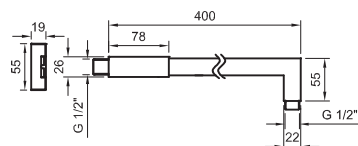

Rondo 40 cm shower head arm, wall connection
Bras pomme de douche Rondo 40 cm. mural

100039088
N192452301

Chrome
Chromé

62,00 €