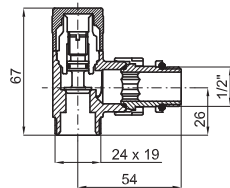

100041905 N599990031		RAL 9016 white Blanc RAL 9016			50,00 €
-------------------------	--	----------------------------------	--	--	----------------

ACCESSORIES - ACCESSOIRES

radiators - radiateurs

RONDO - Valve 1/2" 24/19. Does not include connector joint; this must be ordered depending on the size of the tubing (see page 268)
RONDO - Robinet 1/2" 24/19. Raccord d'union non fourni, à commander en fonction de la tuyauterie (voir en page 268)

100058633 N599990050		White Blanc			40,00 €	
100058637 N599990052		Chrome Chromé			46,00 €	
100123739 N598952016		Bronze Bronze				72,00 €
100123740 N598952017		Gold Or				100,00 €

RONDO - Plug 1/2" 24/19. Does not include connector joint; this must be ordered depending on the size of the tubing (see page 268)
RONDO - Bouchon 1/2" 24/19. Raccord d'union non fourni, à commander en fonction de la tuyauterie (voir en page 268)

100058634 N599990049		White Blanc			40,00 €	
100058639 N599990047		Chrome Chromé			46,00 €	
100123733 N598952018		Bronze Bronze				56,00 €
100123734 N598952015		Gold Or				82,00 €

QUADRO - Valve 1/2" 24/19. Does not include connector joint; this must be ordered depending on the size of the tubing (see page 268)
QUADRO - Robinet 1/2" 24/19. Raccord d'union non fourni, à commander en fonction de la tuyauterie (voir en page 268)