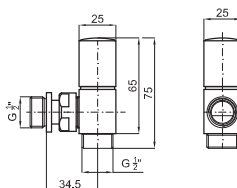

Nivelite square plug 1/2" + raccord 15
Bouchon à équerre nivelite 1/2" + raccordement

100069254 N535000076		Stainless steel Inox			170,00 €