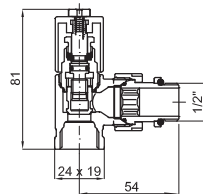

100041905 N599990031		RAL 9016 white Blanc RAL 9016			50,00 €
-------------------------	--	----------------------------------	--	--	----------------

ACCESSORIES - ACCESSOIRES

radiators - radiateurs

RONDO - Valve 1/2" 24/19. Does not include connector joint; this must be ordered depending on the size of the tubing (see page 268)
RONDO - Robinet 1/2" 24/19. Raccord d'union non fourni, à commander en fonction de la tuyauterie (voir en page 268)

100058633 N599990050		White Blanc			40,00 €	
100058637 N599990052		Chrome Chromé			46,00 €	
100123739 N598952016		Bronze Bronze				72,00 €
100123740 N598952017		Gold Or				100,00 €

RONDO - Plug 1/2" 24/19. Does not include connector joint; this must be ordered depending on the size of the tubing (see page 268)
RONDO - Bouchon 1/2" 24/19. Raccord d'union non fourni, à commander en fonction de la tuyauterie (voir en page 268)

100058634 N599990049		White Blanc			40,00 €	
100058639 N599990047		Chrome Chromé			46,00 €	
100123733 N598952018		Bronze Bronze				56,00 €
100123734 N598952015		Gold Or				82,00 €

QUADRO - Valve 1/2" 24/19. Does not include connector joint; this must be ordered depending on the size of the tubing (see page 268)
QUADRO - Robinet 1/2" 24/19. Raccord d'union non fourni, à commander en fonction de la tuyauterie (voir en page 268)