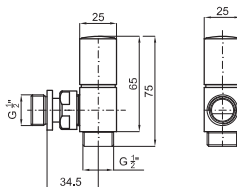

Nivelite square valve 1/2" + raccord 15 for pipeline of copper Ø15
Robinet d'arrêt à équerre 1/2" + raccordement pour tuyauterie en cuivre Ø15

100069255 N535000075		Stainless steel Inox			170,00 €