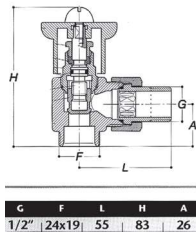

1/2" valve. Connector joints and joints will be required depending on the type of tube (see page 268).
Robinet d'arrêt 1/2". Le raccord de connexion et les joints sont nécessaires en fonction du type de tuyauterie (voir en page 268)

100041900 N599980001		Chrome Chromé			69,00 €

100041901 N599980011		Gold Or				76,00 €

100041902 N599980031		RAL 9016 white Blanc RAL 9016			63,00 €