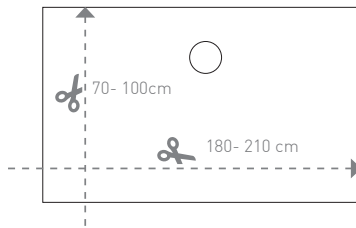

Shower tray made of top-quality minerals, guaranteeing excellent mechanical performance, covered in KRION™. The Line shower tray's dimensions can be customised, with a length ranging from 75 to 210 cm and width from 70 to 100 cm. It also comes with decorative wall panels to ensure visual continuity. The products KRION™ LINE are produced in five different colours, classic White, Grey, Grafitte, Beige and Taupe, nowadays colour more fashionable.

LINE 80x80 / 90 x 90 cm

80x80 / 90x90

80x 80 cm / 90 x 90 cm

LINE 210 cm

210x75 / 210x80 / 210x90 / 210x100

PANEL DECORATIVO LINE DECORATIVE WALL PANEL

70 - 210 cm x 100 cm

COLORES COLOURS