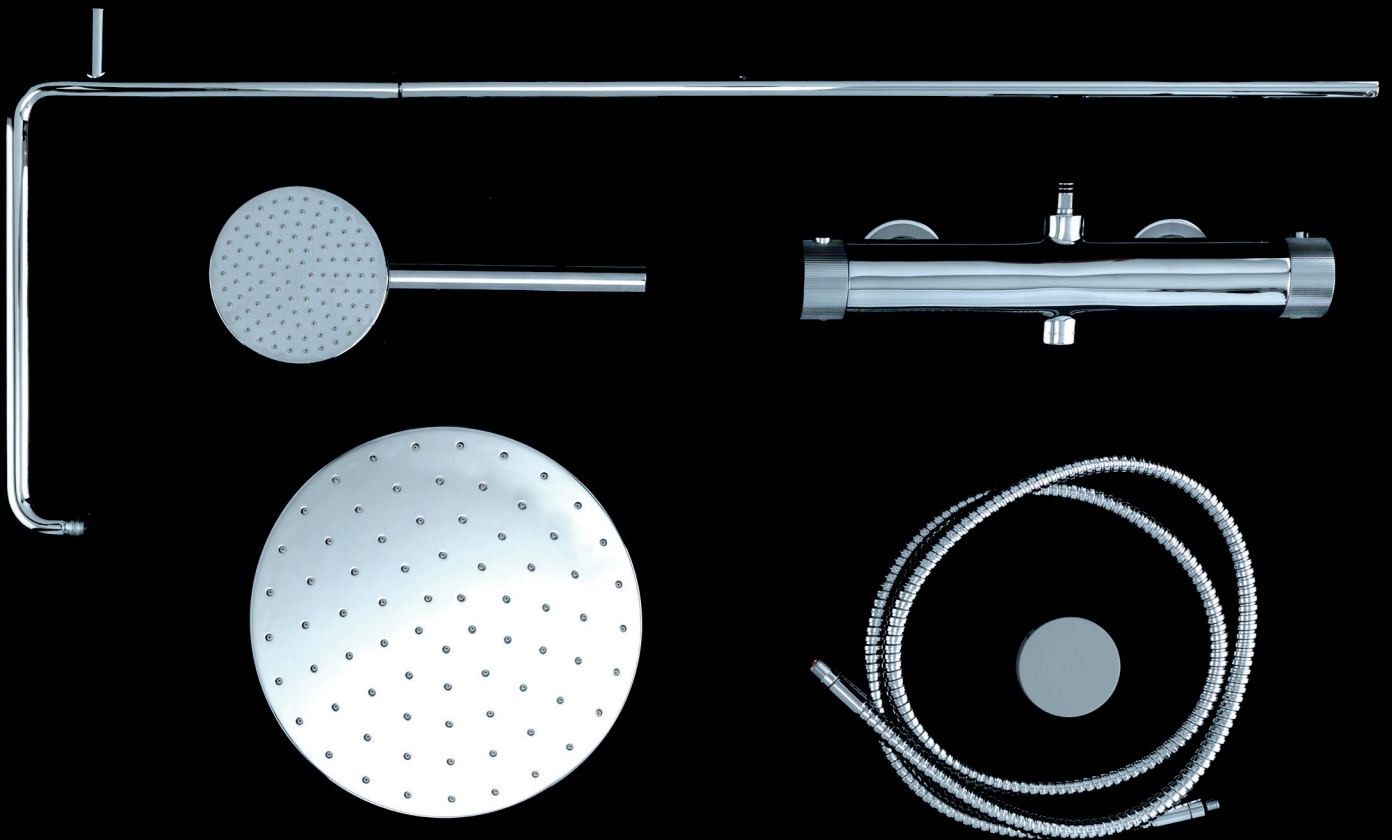

COLUMNA TONO

TONO SHOWER

Partiendo de un mismo concepto, la columna de ducha TONO aporta practicidad y elegancia integrándose, de forma natural, con el resto de elementos de la colección. Como en ellos, la calidad de los materiales y la precisión en la fabricación de un diseño puro, exacto y genuinamente funcional; captura la esencia de la colección TONO en una propuesta minimalista y atemporal.

Based on the same design concept, the TONO shower column combines functionality with elegance. As with the rest of the collection, which it fits in with to perfection, TONO stands out for the quality of its materials and precision-manufactured functional, neat design. With its minimalism and timeless appeal, it captures the essence of the TONO collection.