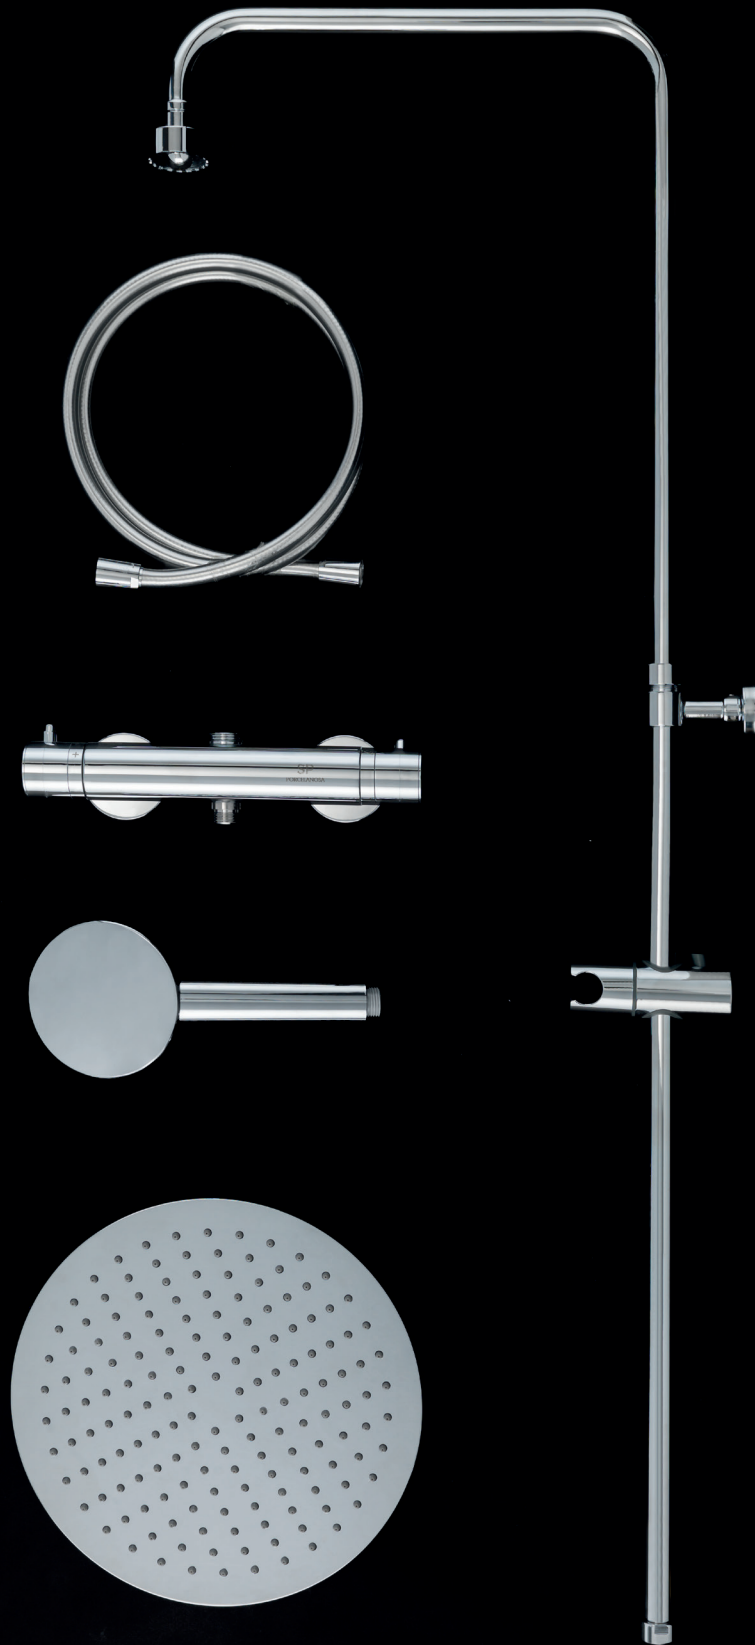

Shower tray made of top-quality minerals, guaranteeing excellent mechanical performance, covered in KRION™. The Line shower tray's dimensions can be customised, with a length ranging from 75 to 210 cm and width from 70 to 100 cm. It also comes with decorative wall panels to ensure visual continuity. The products KRION™ LINE are produced in five different colours, classic White, Grey, Grafitte, Beige and Taupe, nowadays colour more fashionable.

The TEC shower column series integrates and improves on the aesthetic and functional characteristics of different rounded or square-looking columns in a choice of glossy chrome-plated brass models with thermostatic 'Cool Touch' shower taps.

Shower column with an adjustable height in two possible versions, with either round or square-looking features (the thermostatic body, flexible hose and hand shower). With water connections at a standard distance of 150 mm. Includes flow regulators so as to ensure EcoEfficient® consumption. A shower column series with the watchwords on economy, efficiency and functionality, ideal for everyday showering

COLUMNA TEC SQUARE
TEC SQUARE SHOWER
COLUMN

COLUMNA TEC ROUND TEC ROUND SHOWER COLUMN

COLUMNA TEC ROUND
TEC ROUND SHOWER
COLUMN

DECA MAMPARA

DECA SHOWER ENCLOSURE

Amplia mampara con puertas correderas provistas de sistema SoftClose para asegurar un uso cómodo y silencioso. Disponible con cristal transparente de 10 mm y robusto perfil de aluminio con acabado en color plata esmerilada. Se puede encontrar en diferentes medidas y modelos para cubrir un extenso abanico de composiciones a fin de solucionar cualquier necesidad que se presente.