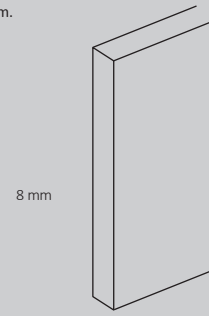

Cristal puerta templado seguridad 8 mm.
8mm-thick tempered safety glass door.

Acabados · Finishes

SystemGlass

TR

transparente
transparent

BLACK
MIRROR

bronce
bronze

gris
grey

mate
matt

SERIGRAFÍA
SERIGRAPHY

Filo

Opal

Line

Deco