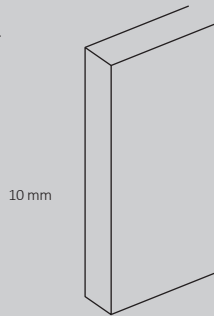

Mampara DECA · Enclosure DECA

Cristales · Glass

Cristal fijo templado seguridad 10 mm.
10mm-thick fixed tempered safety glass.