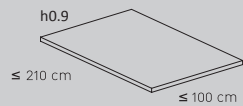

Panel decorativo LINE · Decorative wall panel LINE

Acabados · Finishes