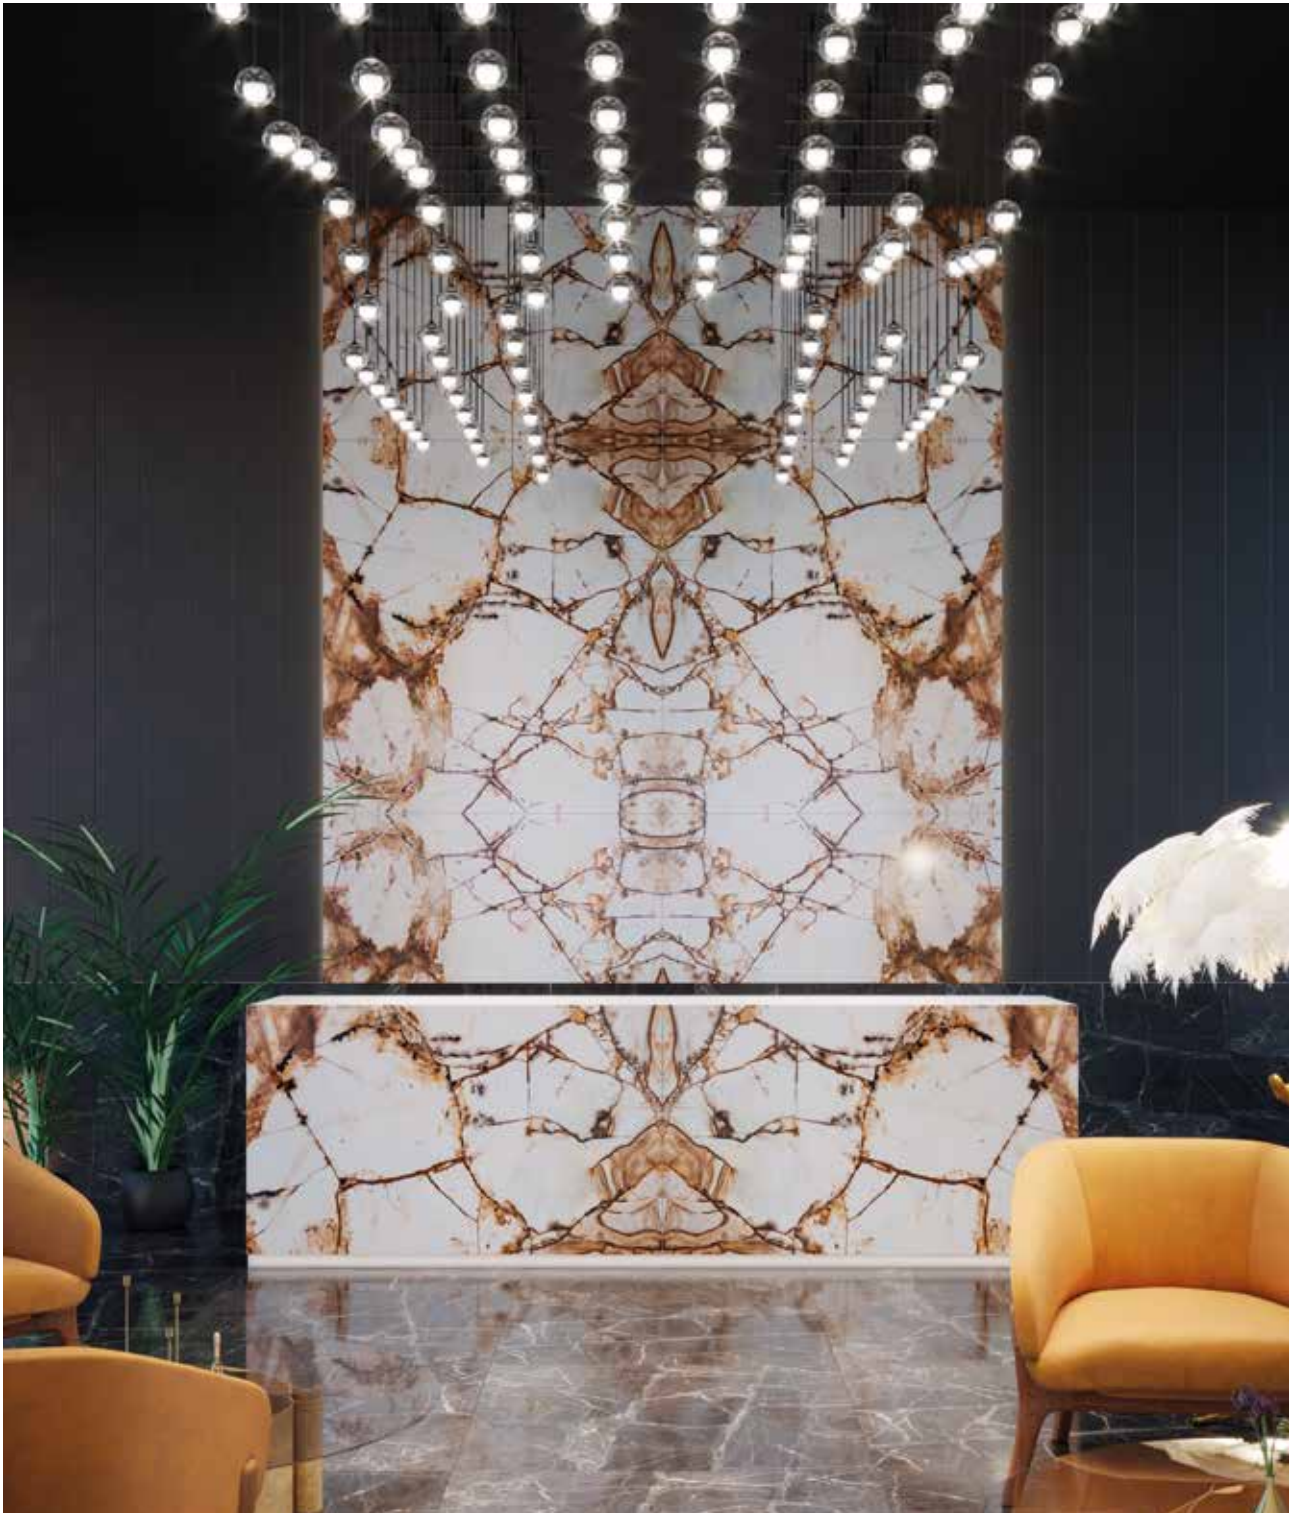

INDOOR WALL COVERINGS

SHOWER WALL COVERINGS

COUNTERTOPS

GLOSS

ORIGIN AMERICA

STRONG COLOR VARIATION

Wall Covering Books Blue Roma **Floor Covering** Storm Dark Pulido

Urano