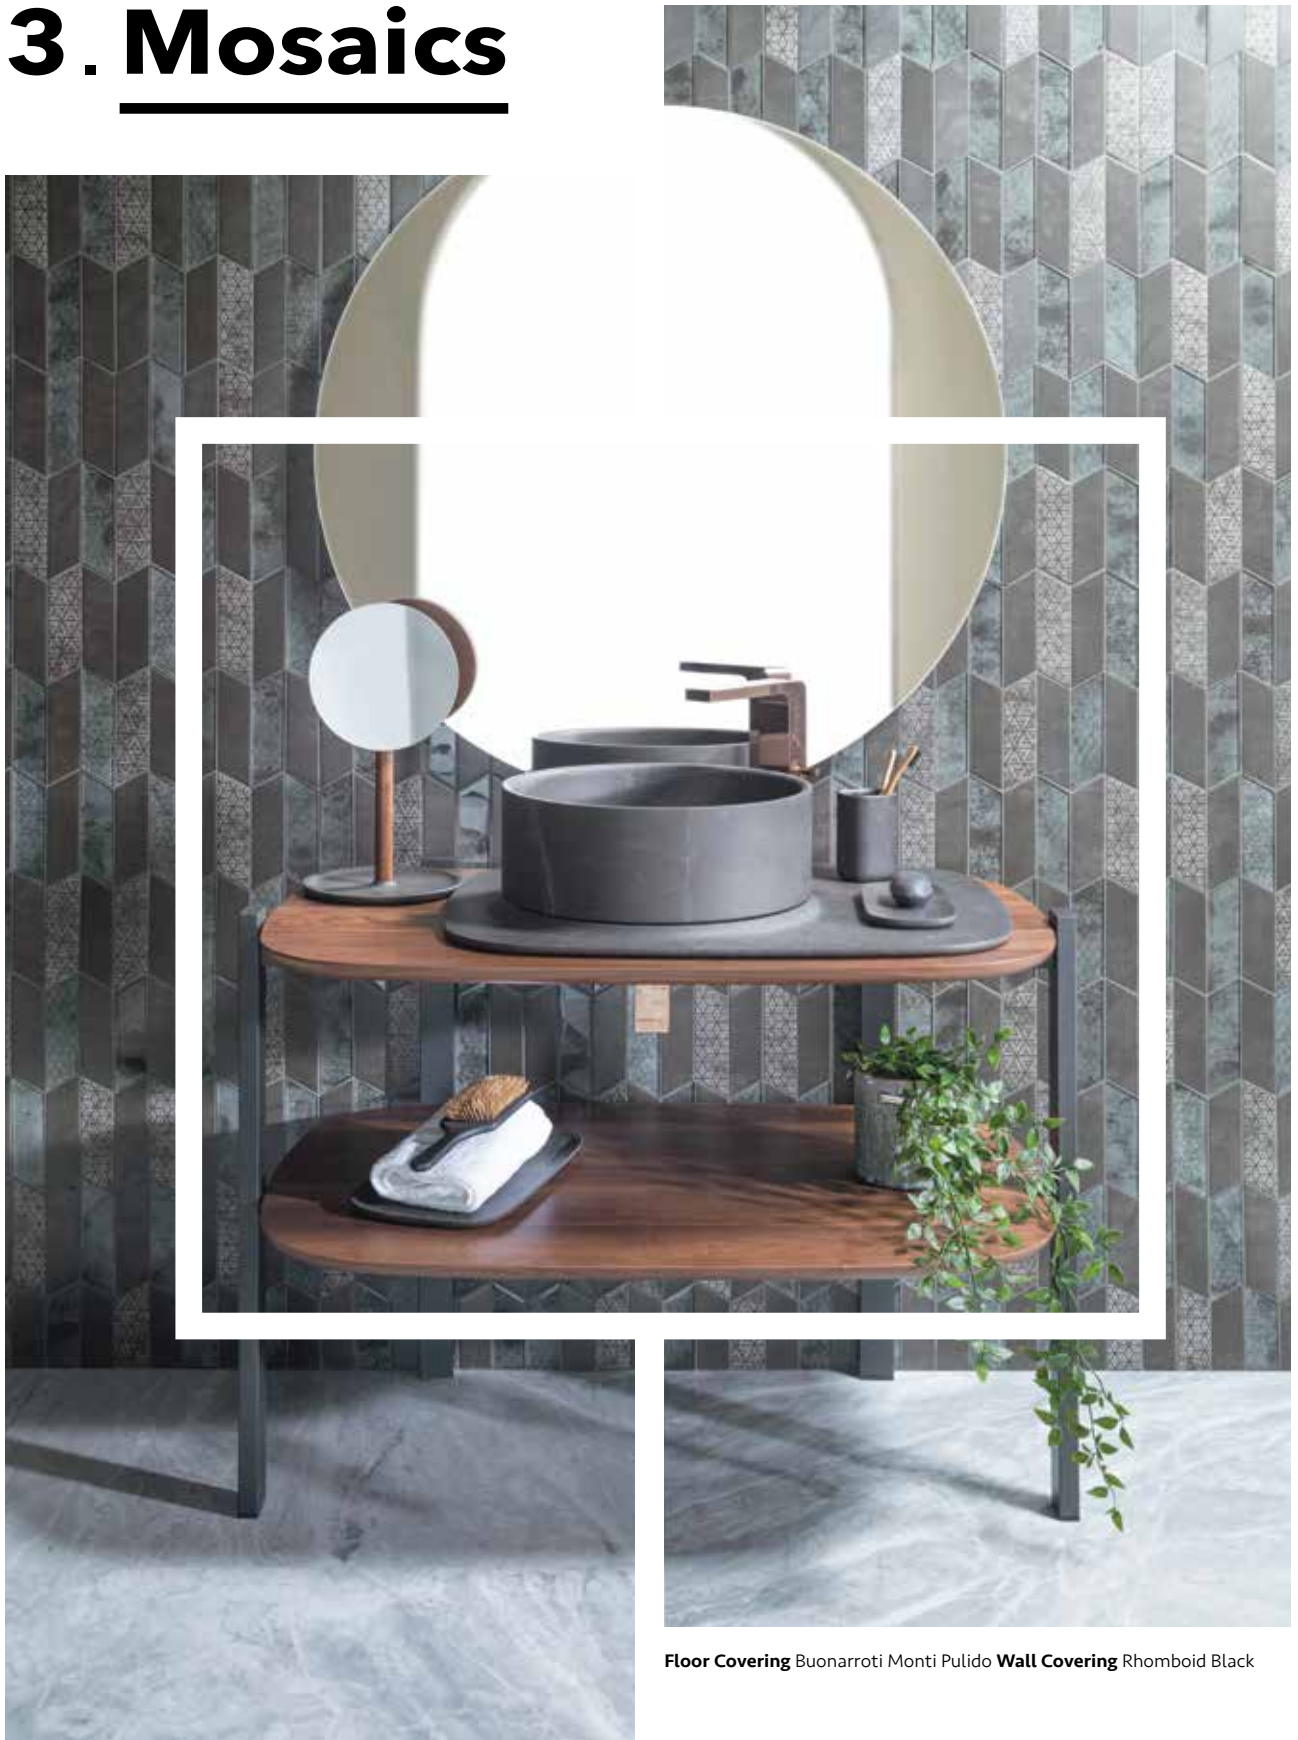

3. Mosaics

Floor Covering Buonarroti Monti Pulido **Wall Covering** Rhomboid Black