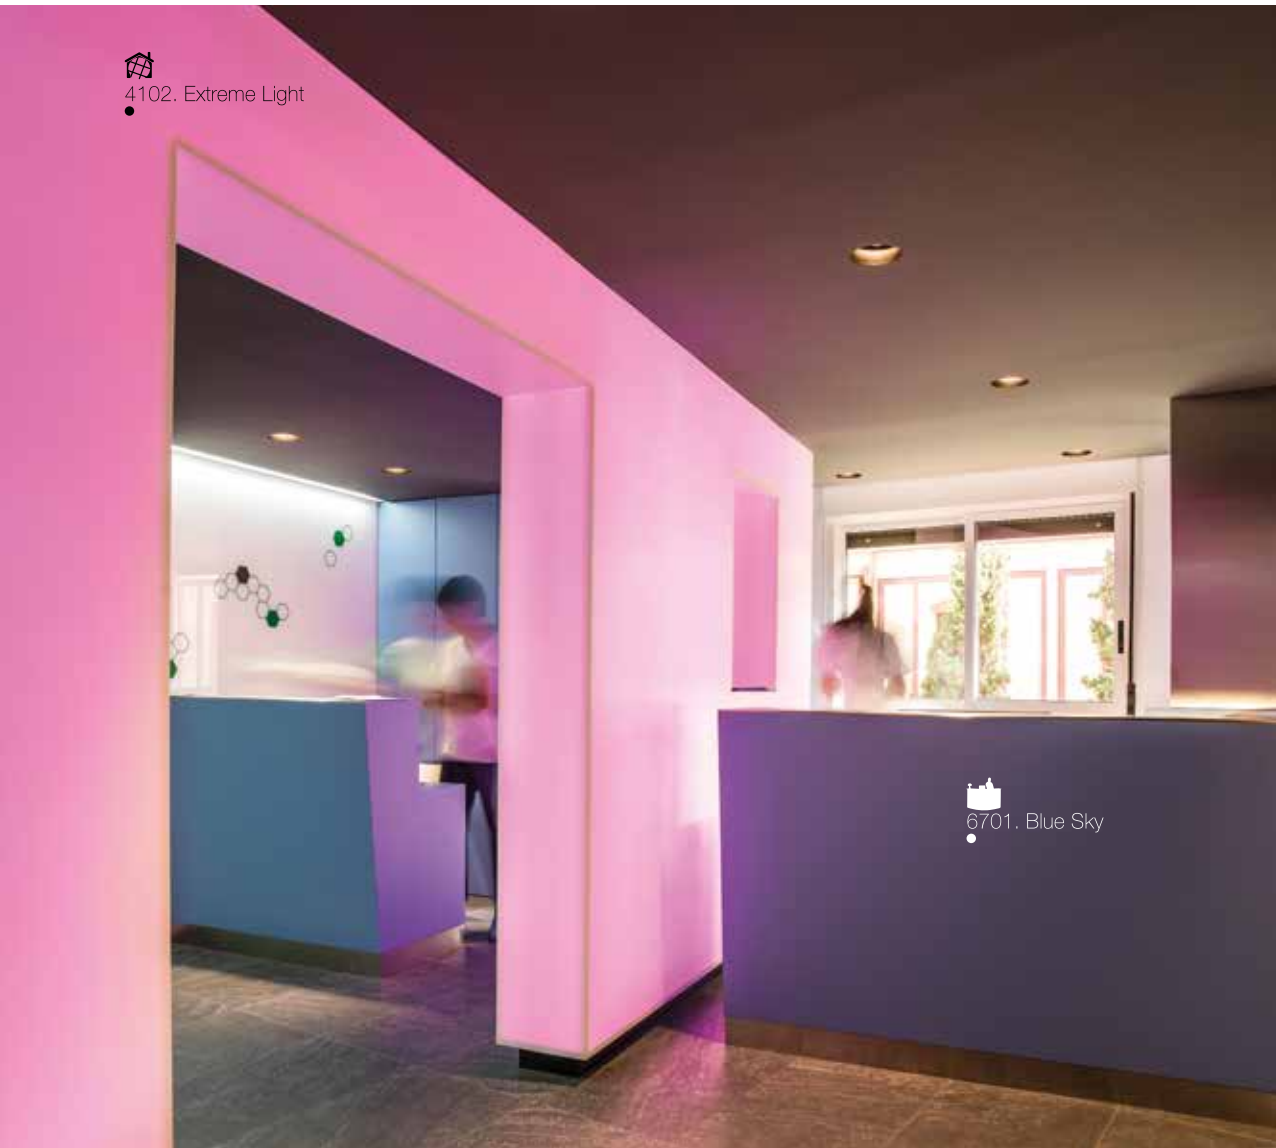

+ HEALTHCARE

 1100. Snow White

IM CLINIC

Location: Barcelona, Spain

Studio: Mario Corea Arquitectura

1100. Snow White

1100. Snow White

+ HEALTHCARE

4102. Extreme Light 

CLINICA DENTAL Y GINECOLOGICA DR. FEDERICO RAMBLA/DRA. MARIA VILA

Location: Castellón, Spain

Studio: Interiorismo Octógono

1100. Snow White

CLÍNICA CETA CAPITAL

Location: Madrid, Spain

Architect: Miguel Angel Rodriguez Diaz