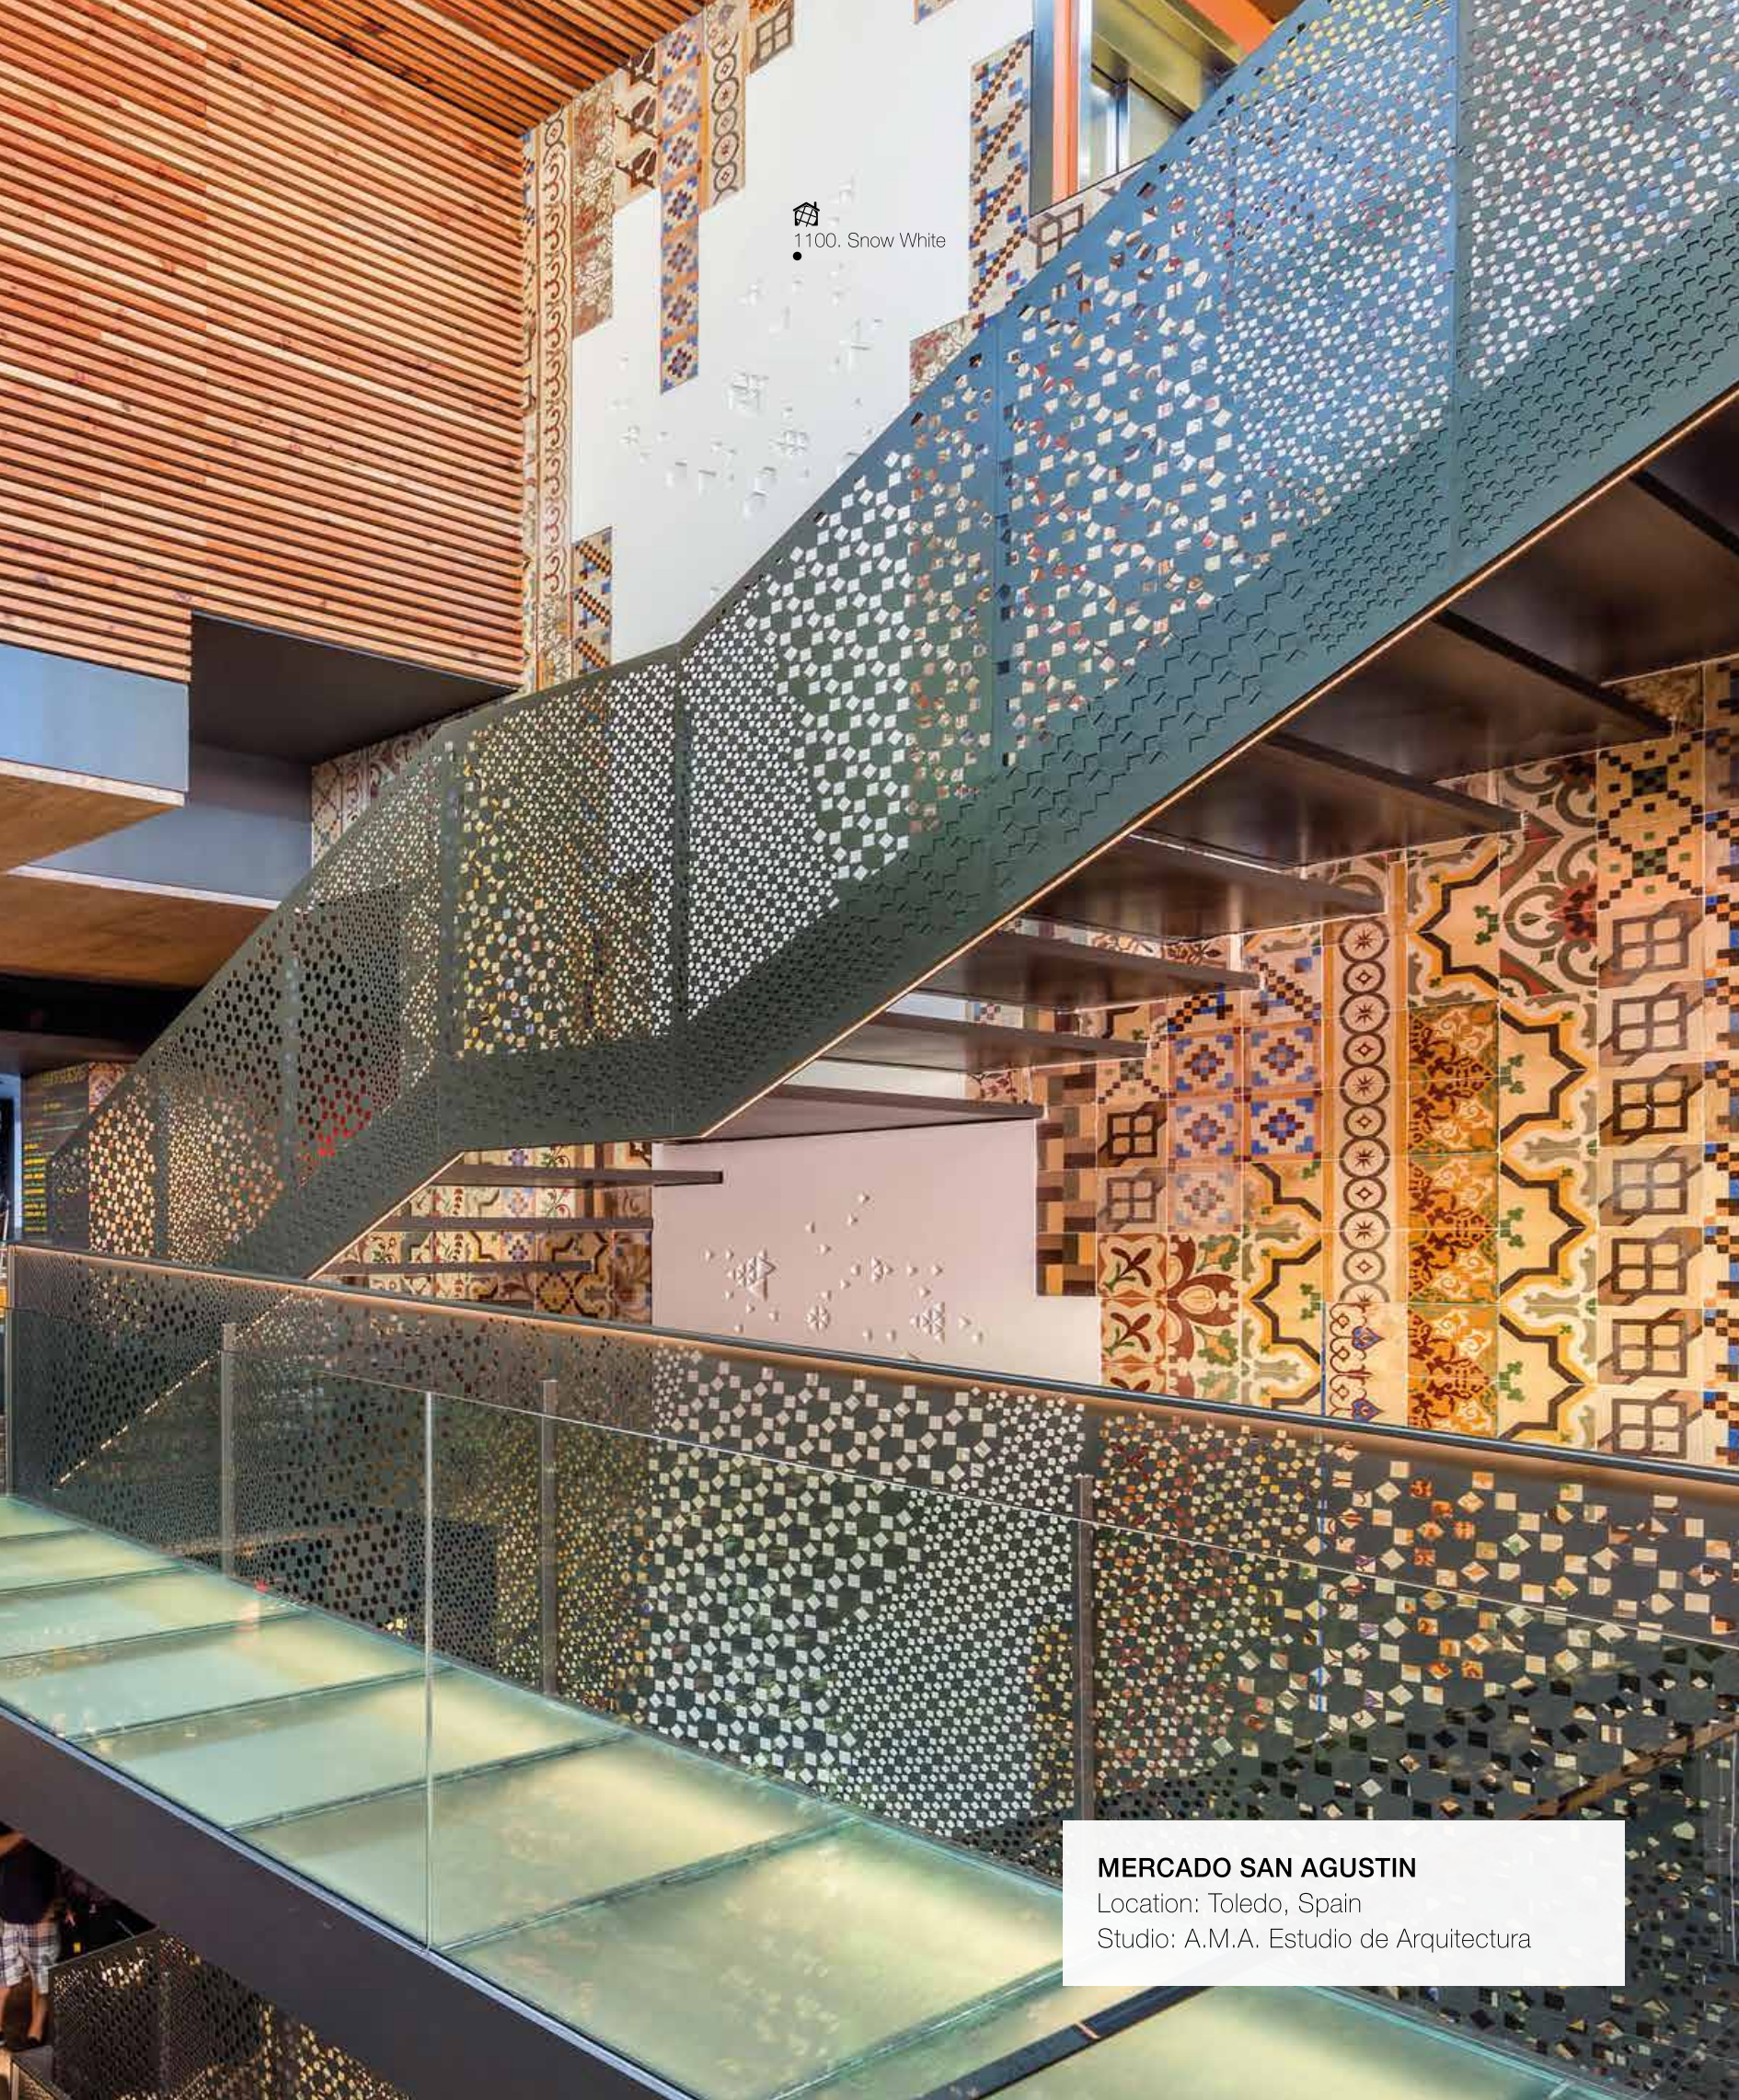

CASINO GRAN VIA

Location: Madrid, Spain

Studio: Touza Arquitectos

4102. Extreme light

6101. Frost White

4102. Extreme light

PUBLIC SPACES AND GOVERNMENT BUILDINGS

1100. Snow White