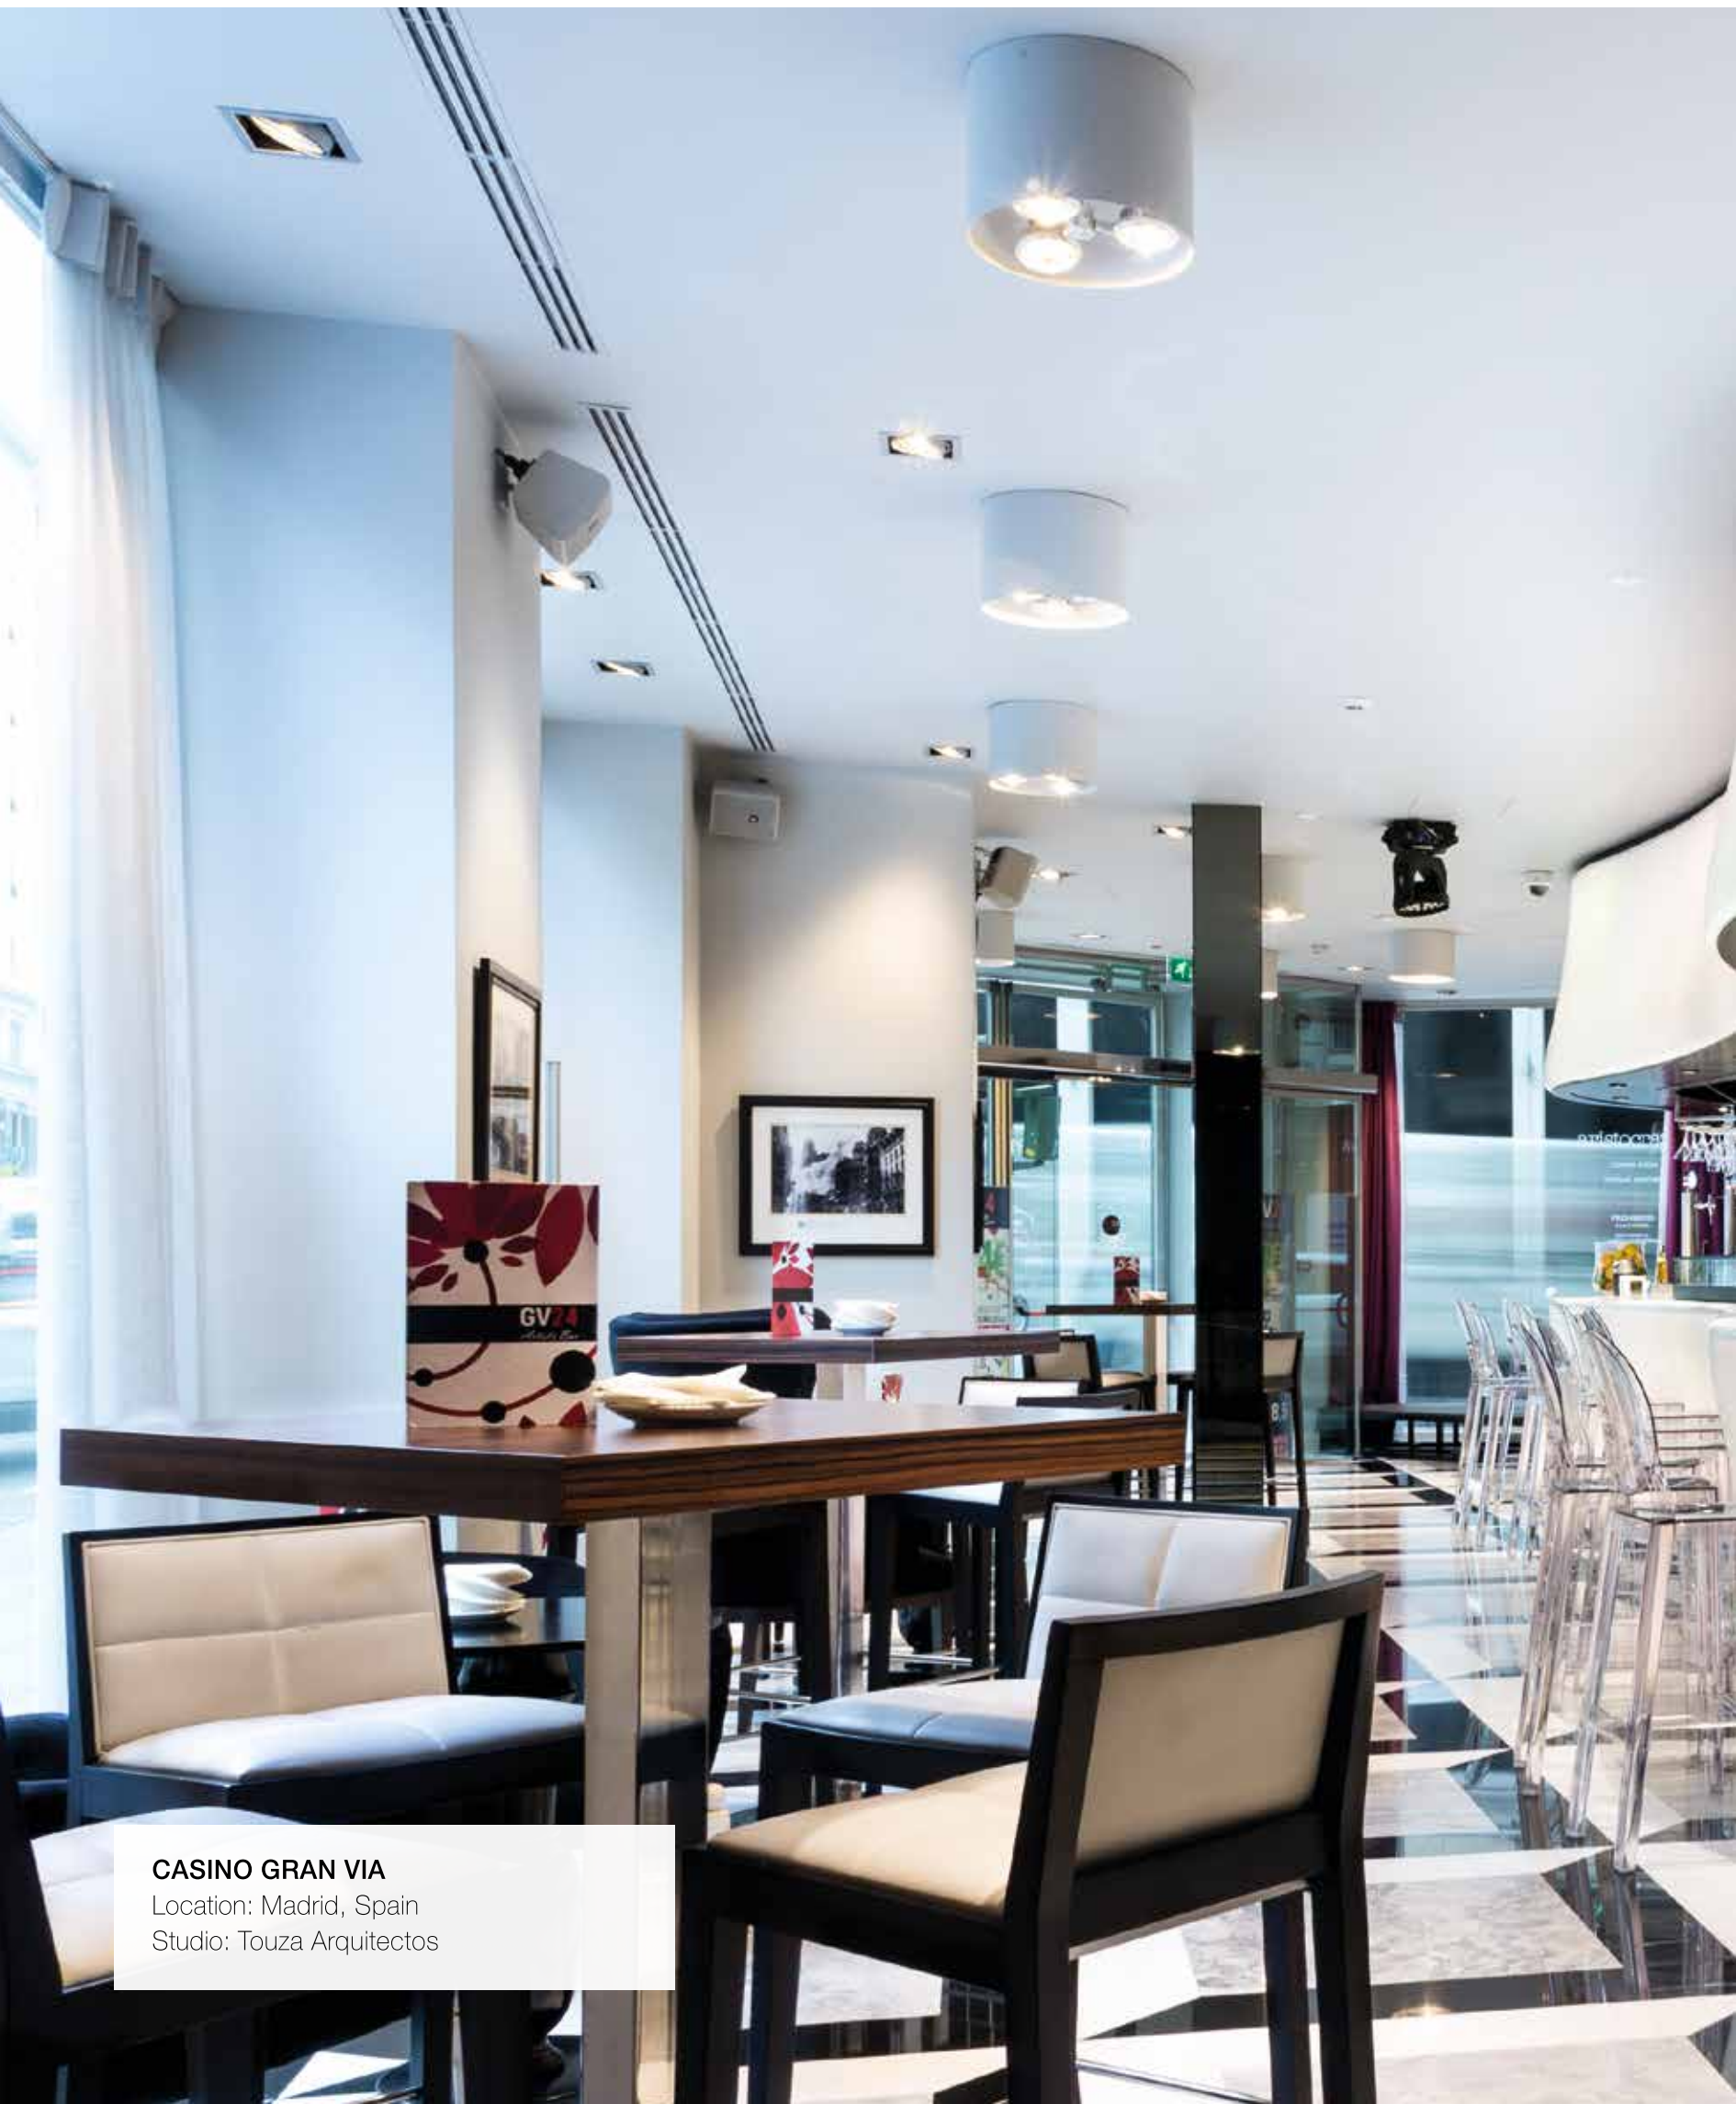

1100. Snow White

PUBLIC SPACES AND GOVERNMENT BUILDINGS

1100. Snow White

1100. Snow White

CLUB DE TENIS VALENCIA

Location: Valencia, Spain

Studio: BFM Aedificatoria / Estudio Gallardo Llopis Arquitectura

PUBLIC SPACES AND GOVERNMENT BUILDINGS