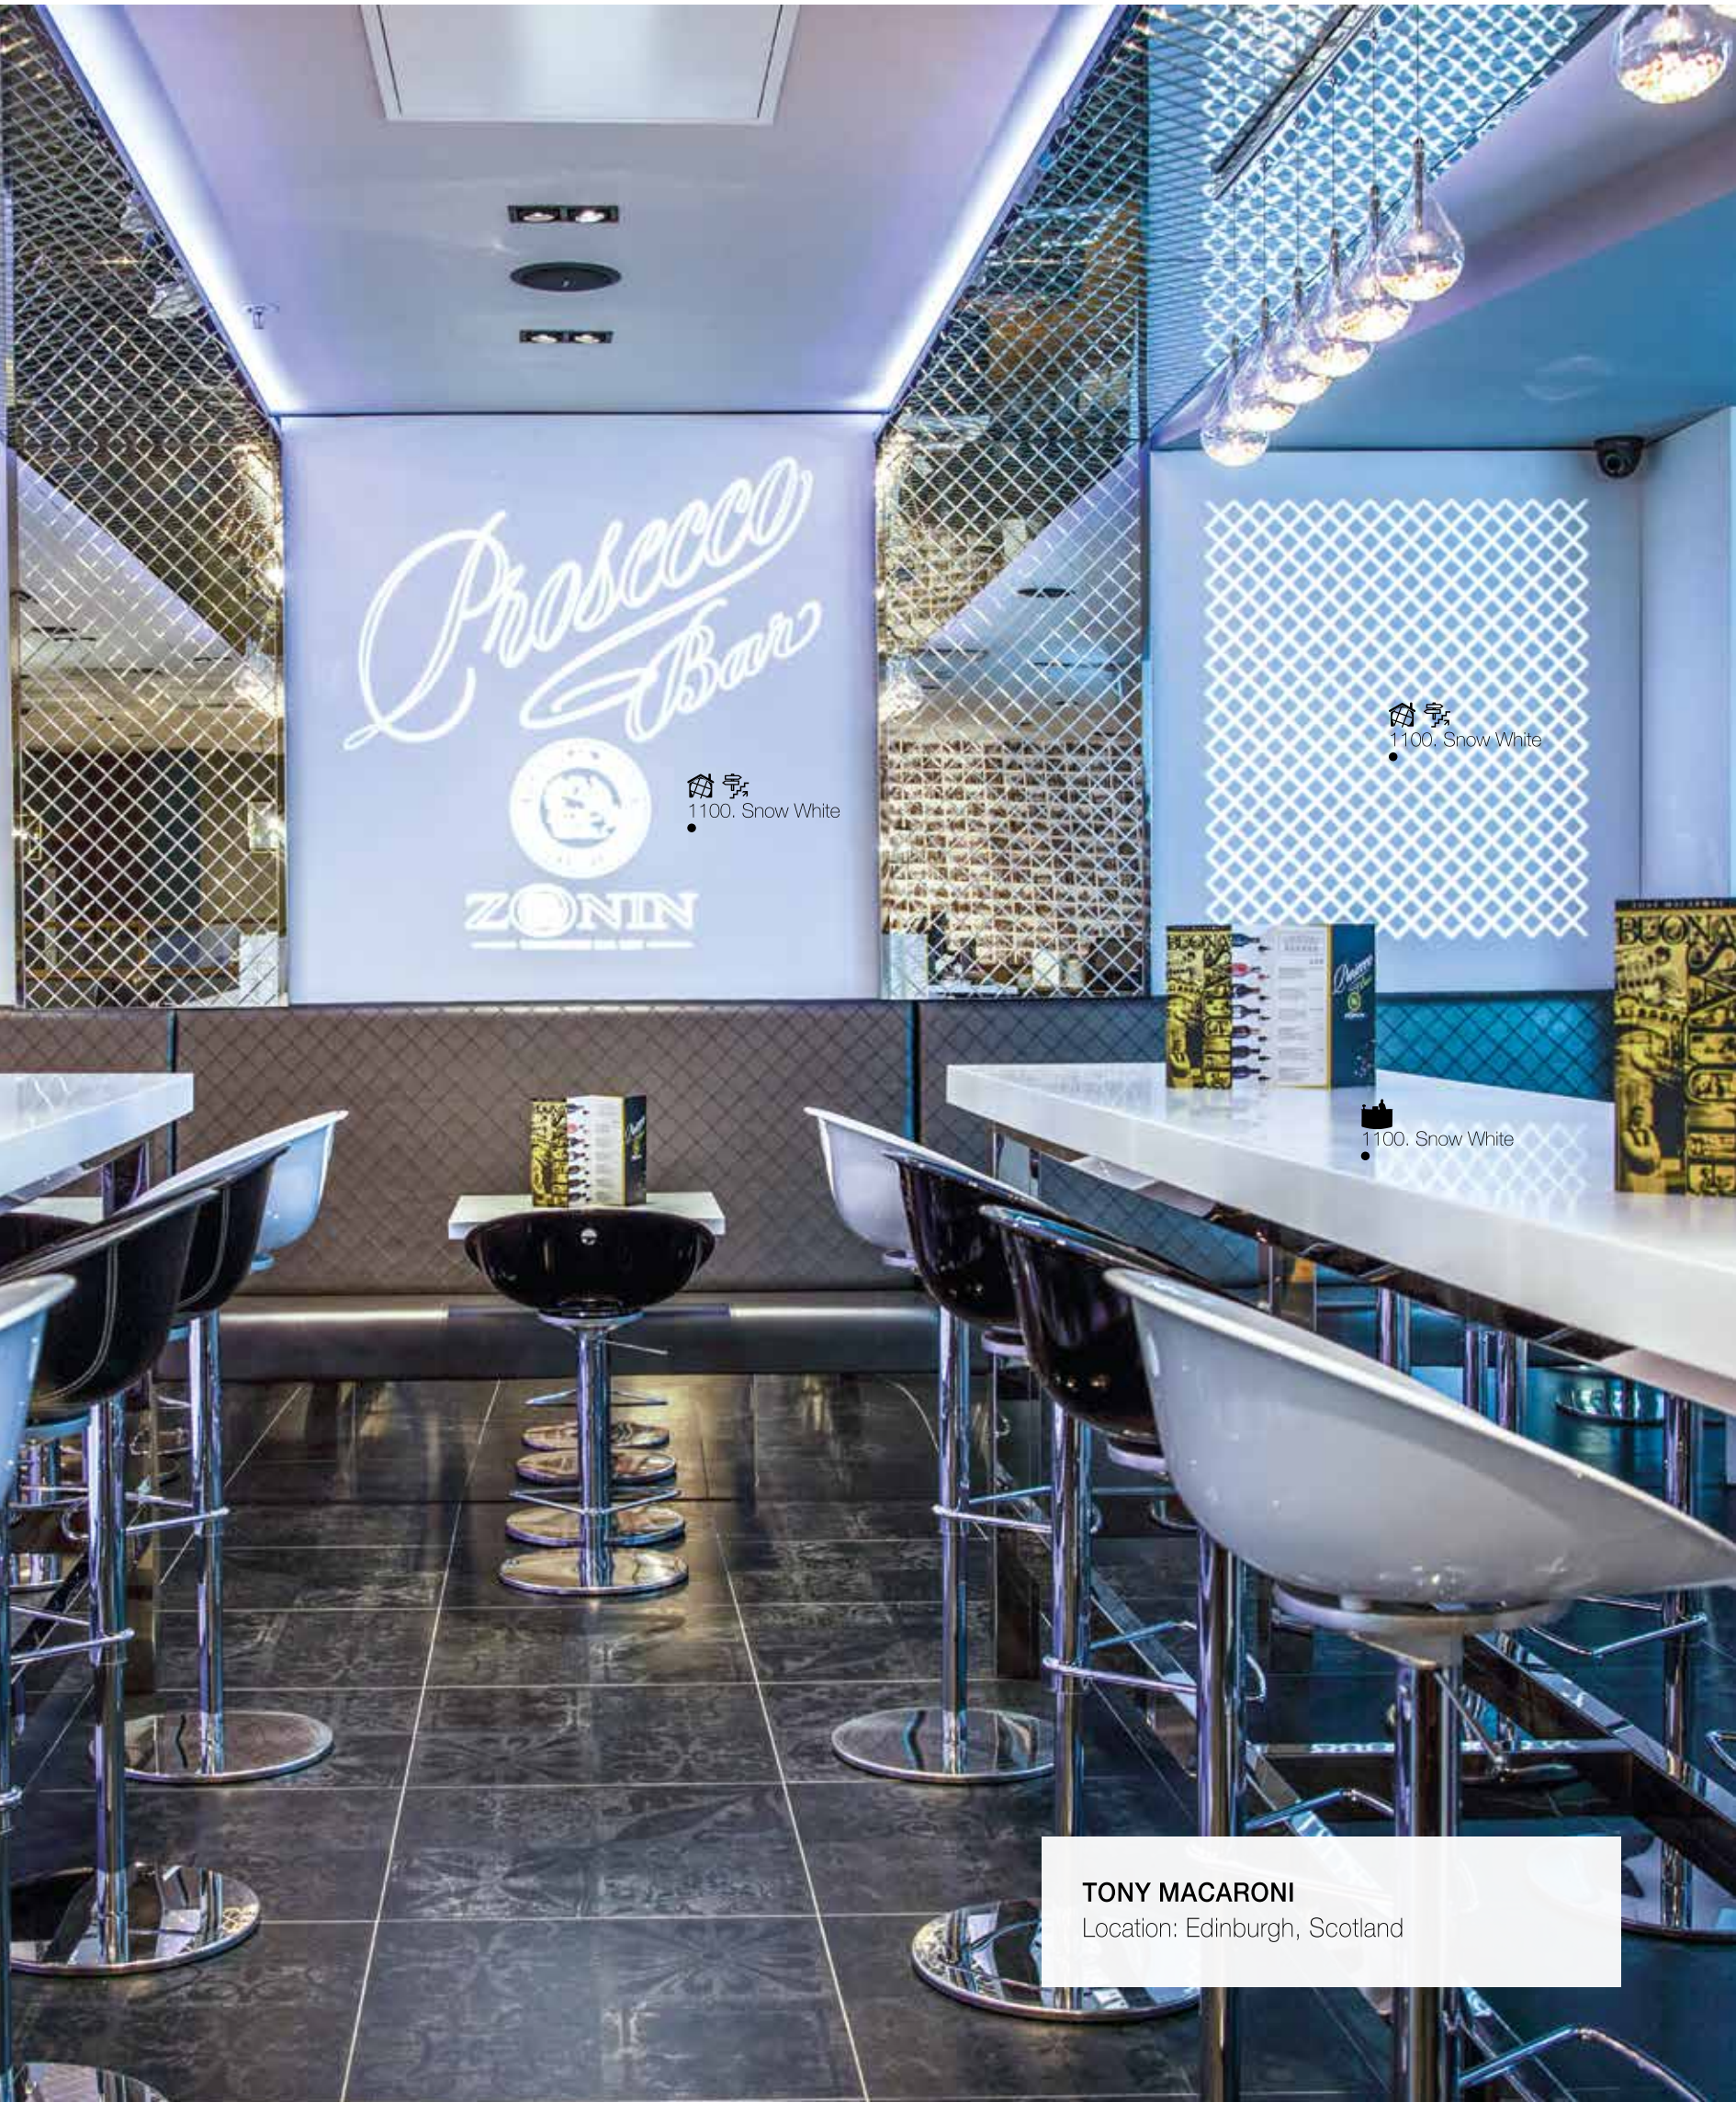

Location: Casablanca, Morocco
Architect: Lotfi Sidirahal

 RESTAURANT AND CATERING

1100. Snow White

HOTEL MELIÁ SARRIÁ CHEESE BAR BARCELONA

Location: Barcelona, Spain

Studio: estudi{H}ac

RESTAURANT AND CATERING