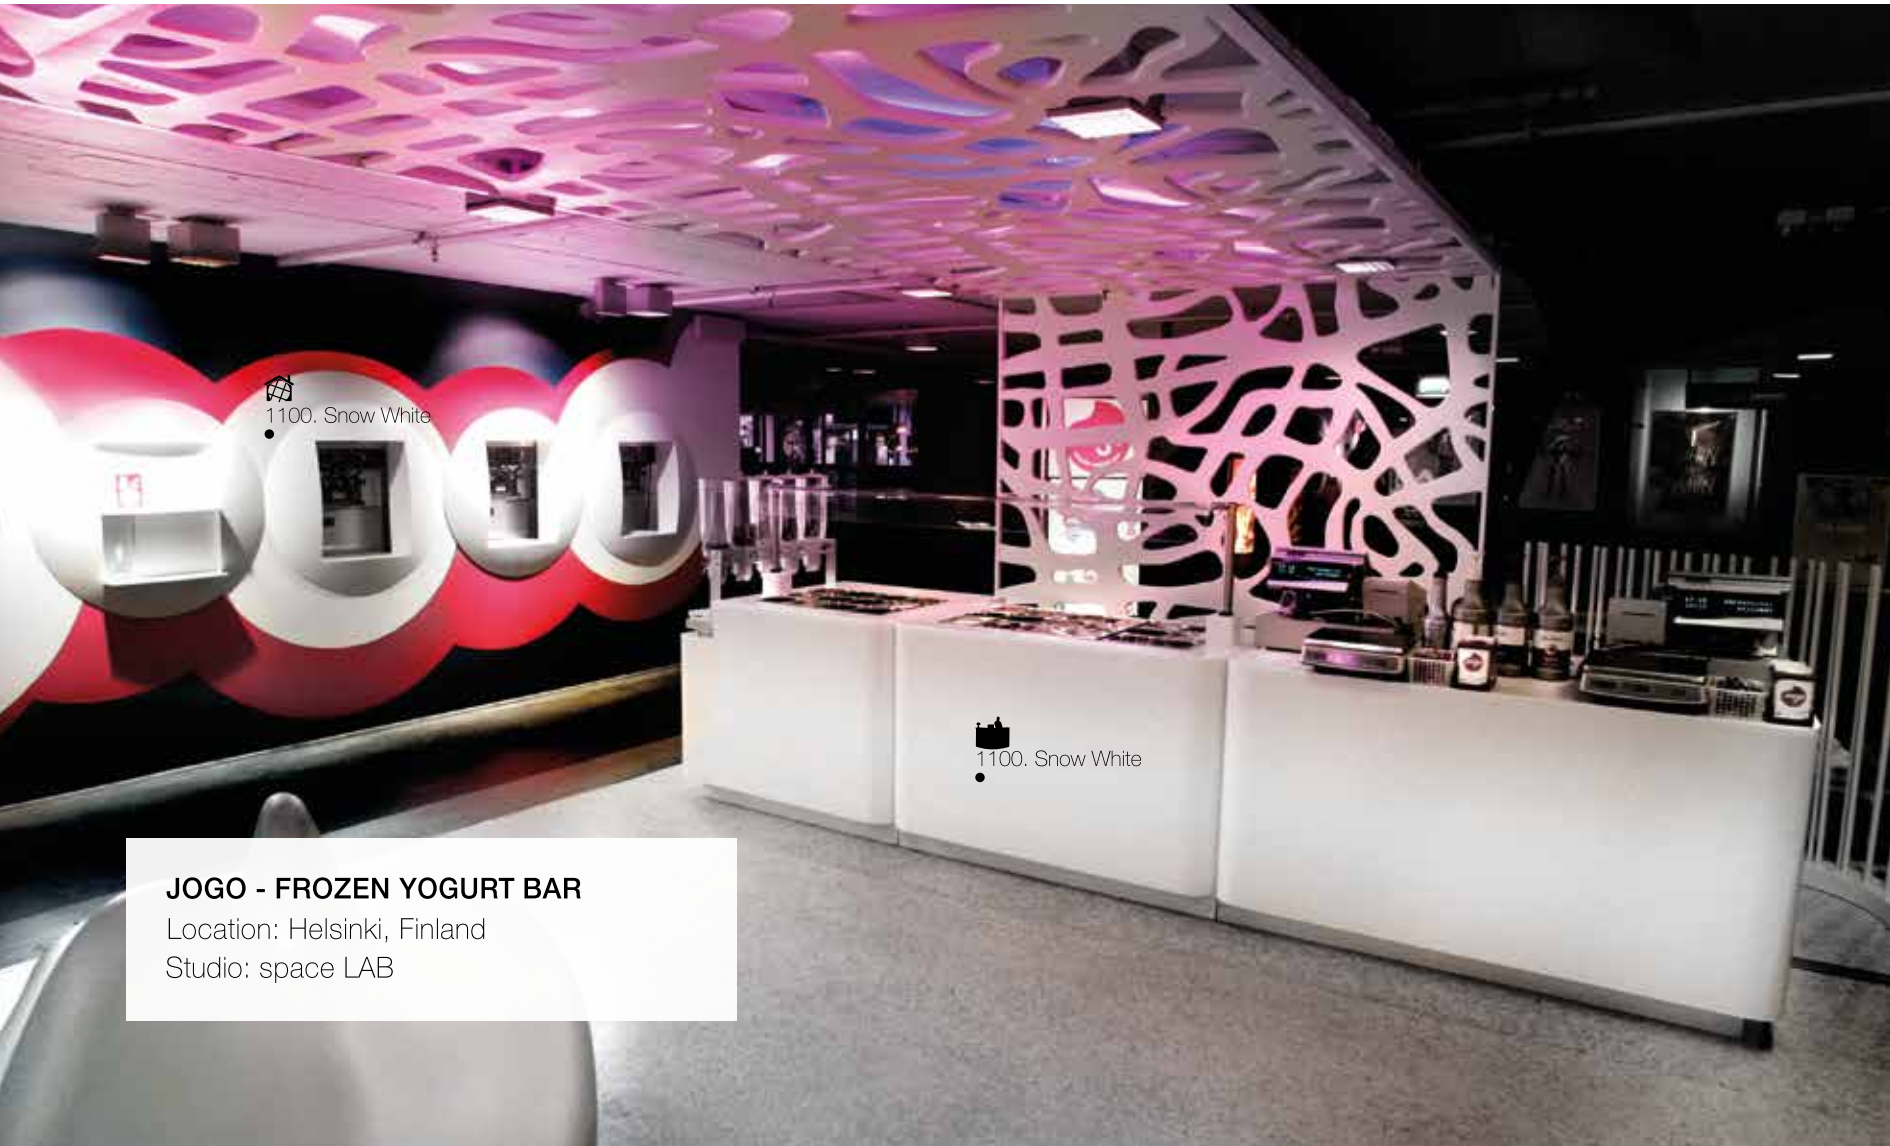

1100. Snow White

1100. Snow White

JOGO - FROZEN YOGURT BAR

Location: Helsinki, Finland

Studio: space LAB