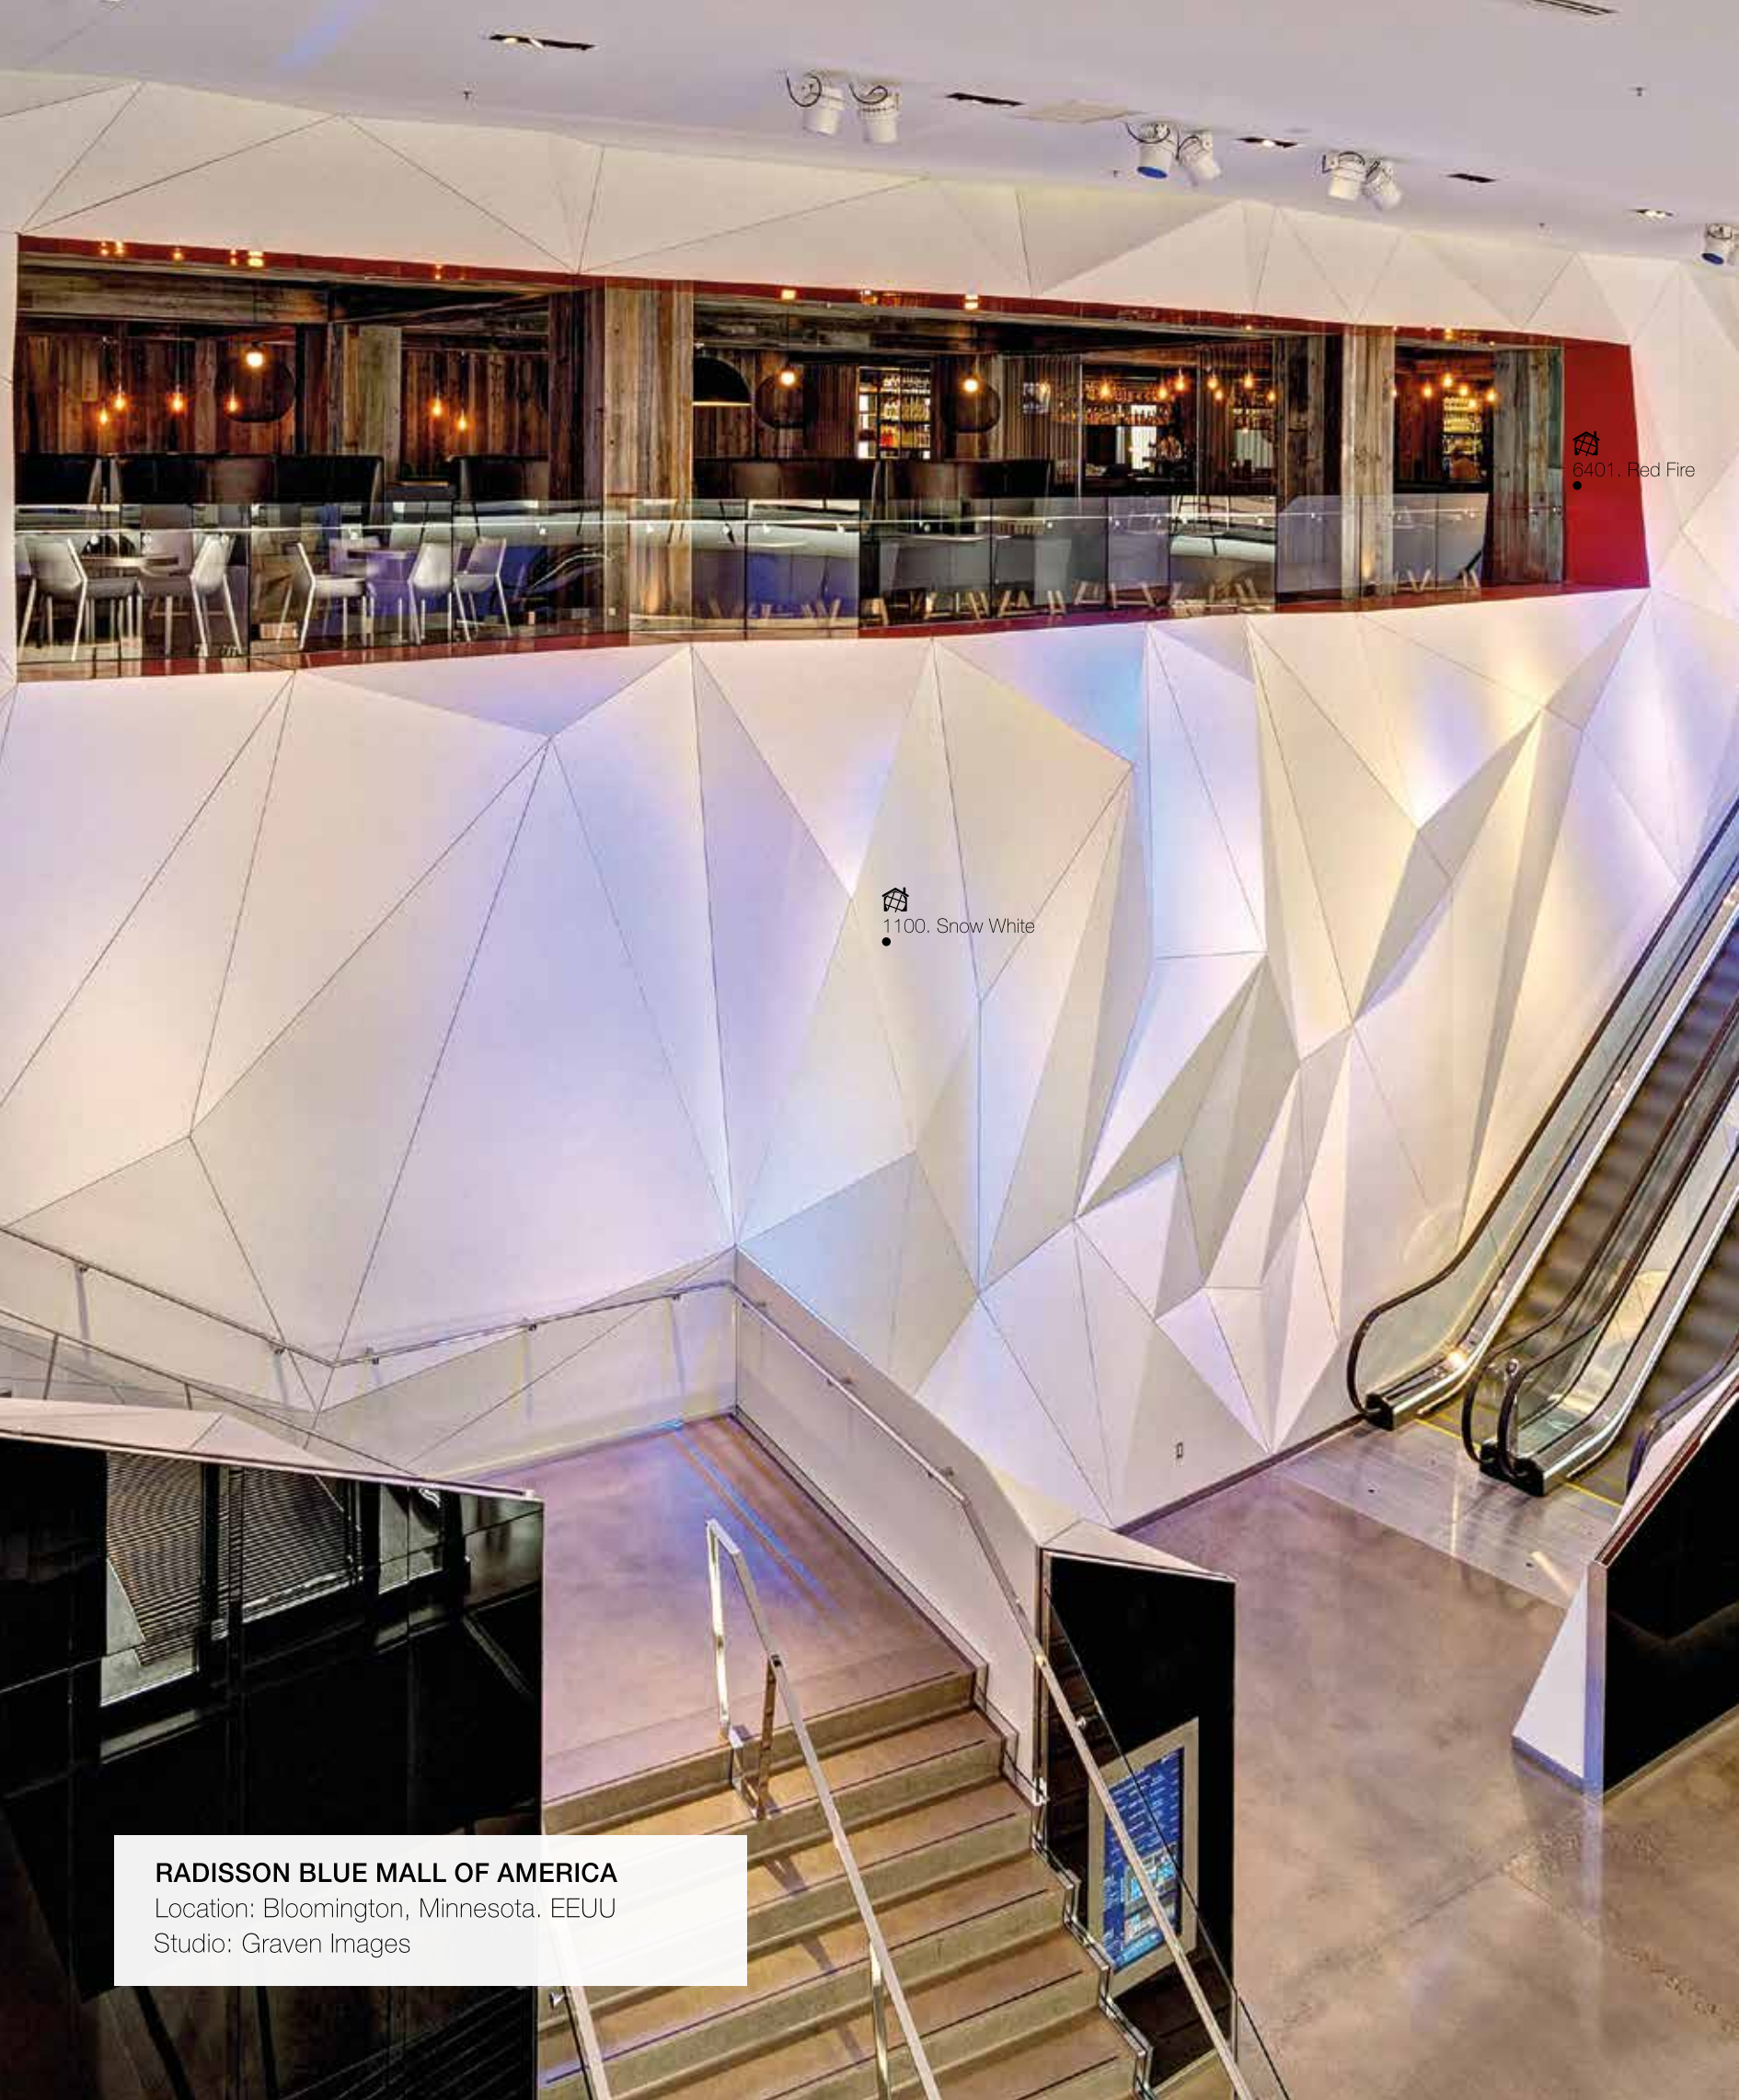

6704. Navy Blue

1100. Snow White

Zenit
HOTELS

1100. Snow White

HOTEL ZENIT

Location: San Sebastian, Spain
Studio: Ezketa S.L.P.

 1100. Snow White

6401. Red Fire