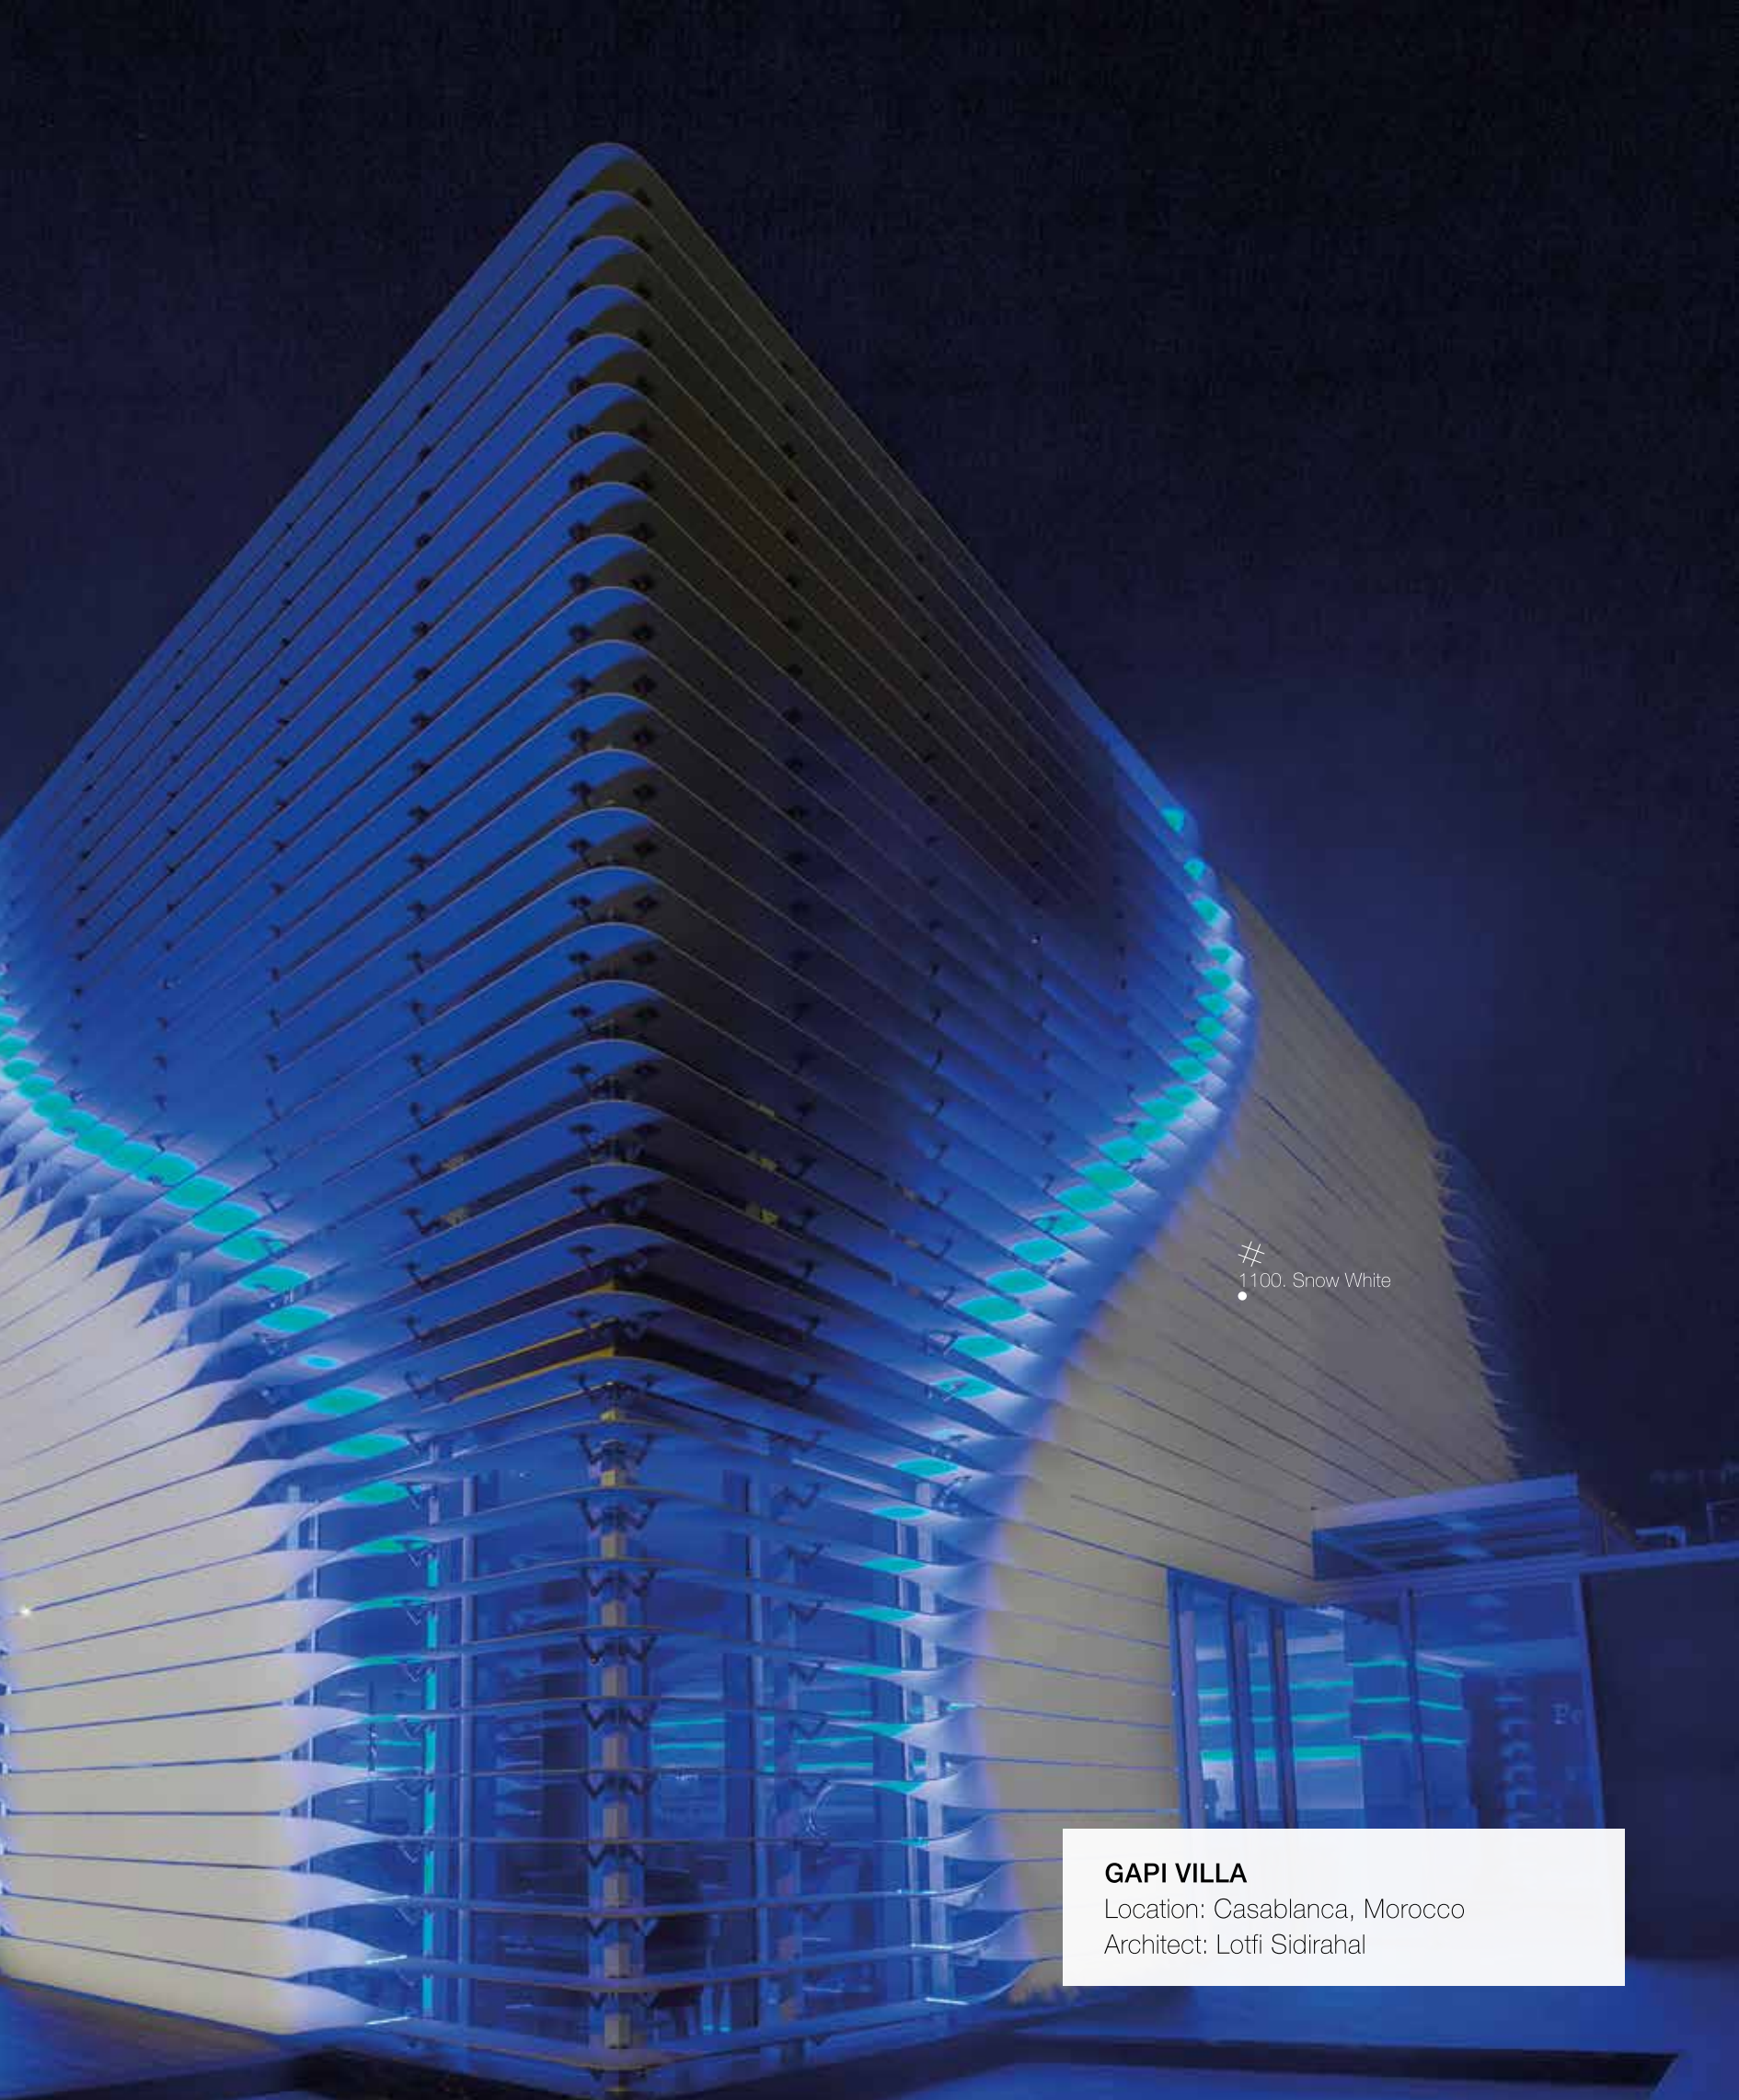

PC EXPERIENCE (FNAC ALMADA)
Location: Lisboa, Portugal

1100. Snow White

PC EXPERIENCE

1100. Snow White

PC EXPERIENCE

🍴 RESTAURANT AND CATERING

1100. Snow White

GAPI VILLA