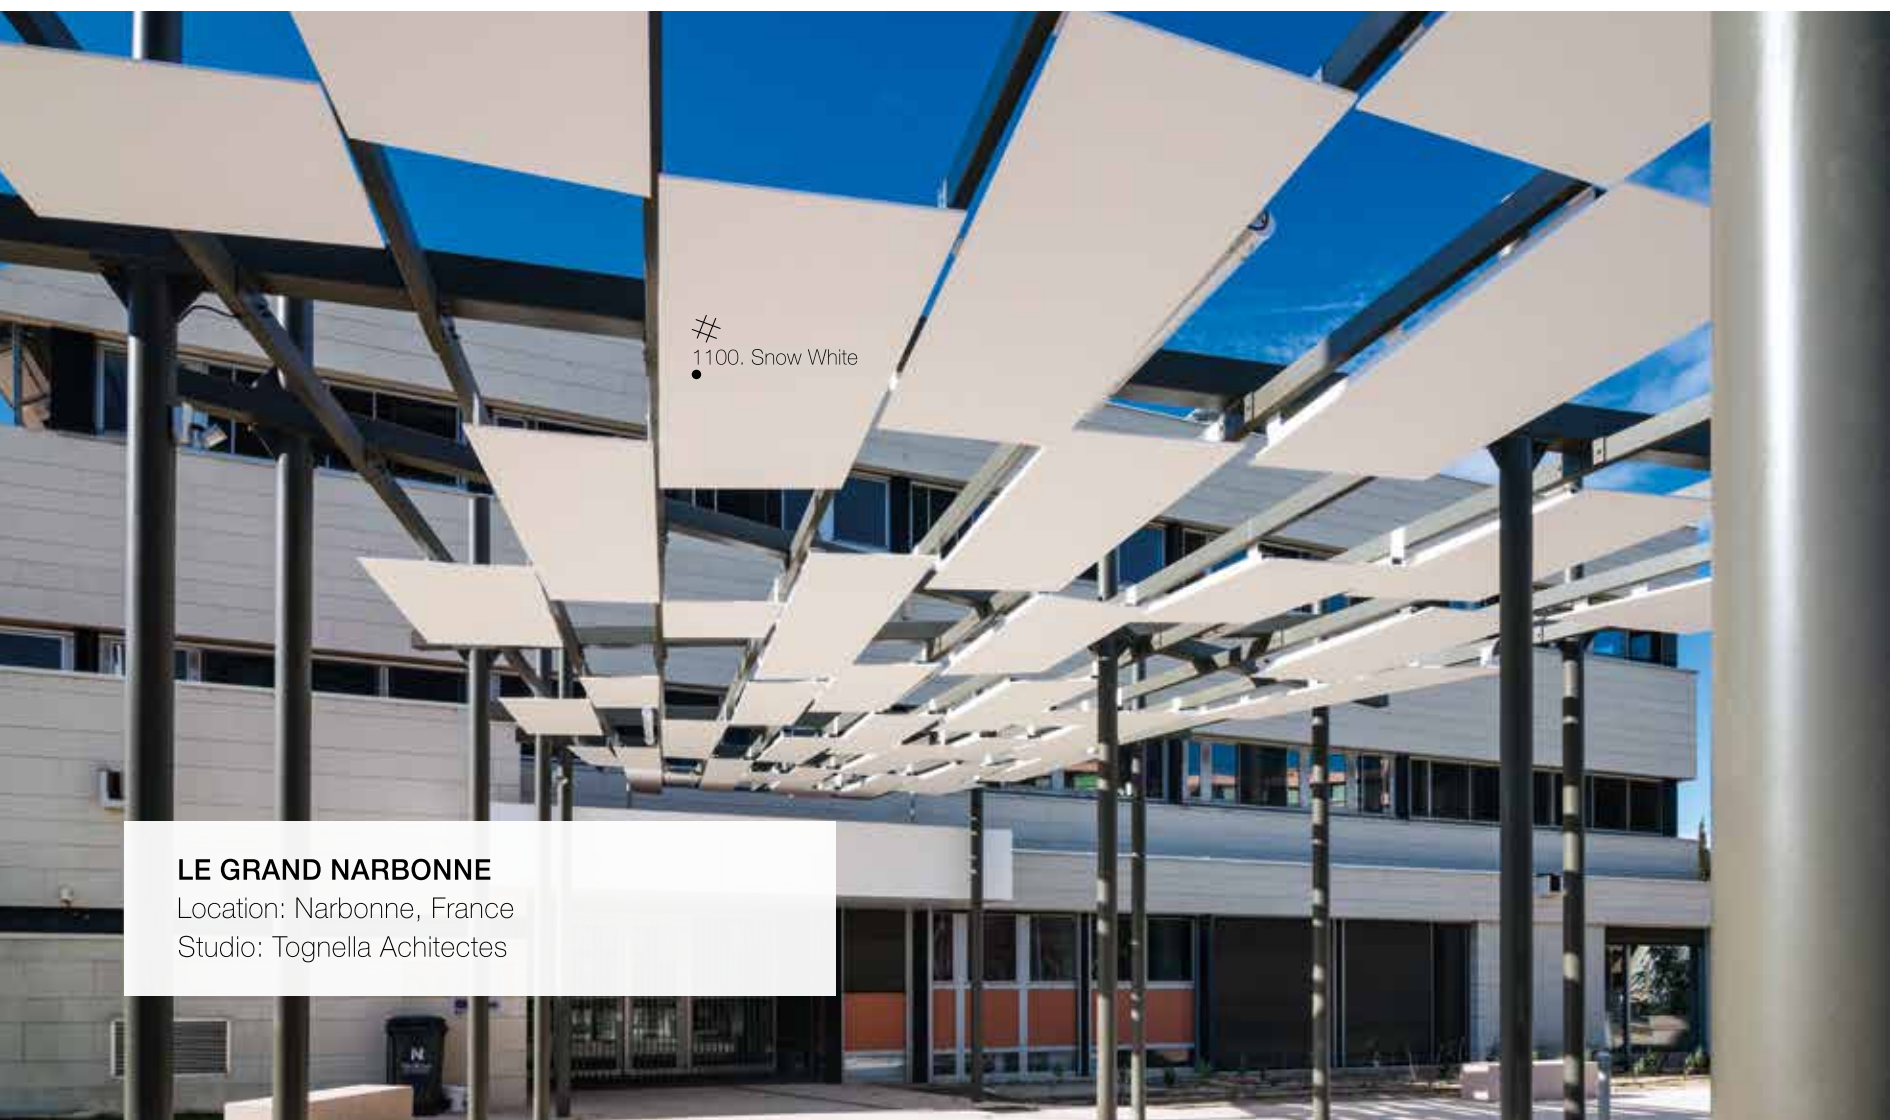

COMMERCIAL AND BUSINESS PREMISES

1100. Snow White

CENTRALCON BUILDING SHOPPING MALL AND RESIDENTIAL BUILDING (PROJECT UNDER CONSTRUCTION)

Location: Shenzhen, China

Designer: Zhao Guo Xing – Jack

COMMERCIAL AND BUSINESS PREMISES