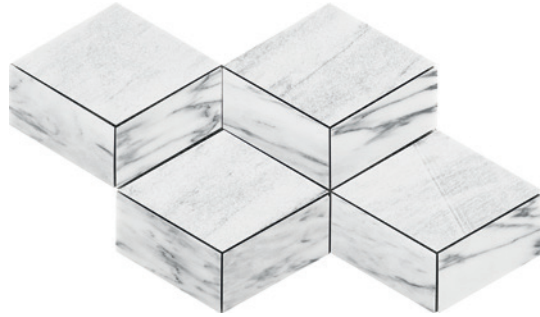

World Amsterdam Diamond White

39,5x23x1,2 cm
15 4/8"x9"x4/8"
G-151