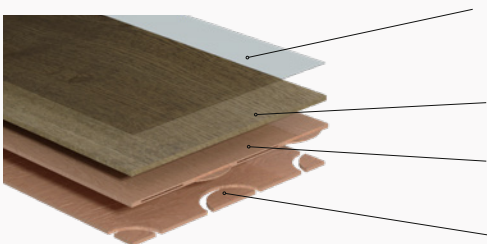

Choose the Format

87x29x0,98 cm
34 2/8"x11 3/8"x3/8"

58x29x0,98 cm
22 7/8"x11 3/8"x3/8"

58x58x0,98 cm
22 7/8"x22 7/8"x3/8"

58x14,5x0,98 cm
22 7/8"x5 6/8"x3/8"

41x14,5x0,98 cm
16 1/8"x5 6/8"x3/8"

Finished with 12 coats High-Traffic varnish. Open-pore brushing, which highlights the essence of the natural wood.

Acabado de 12 capas de barniz Alto Tráfico. Cepillado a poro abierto, el cual resalta la esencia de la madera natural.

0.6 mm of micro-beveled Fine Wood Top Layer.

Capa Superior de 0,6 mm de Madera Noble micro-biselada.