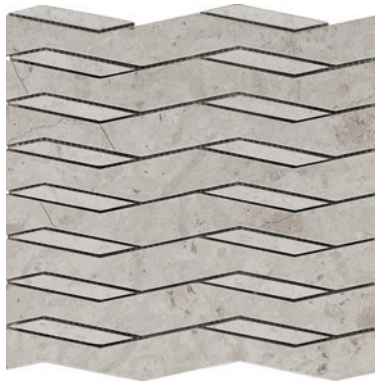

Form Dynamic White

27,8x29,5x1 cm
11"x11 5/8"x3/8"
G-156