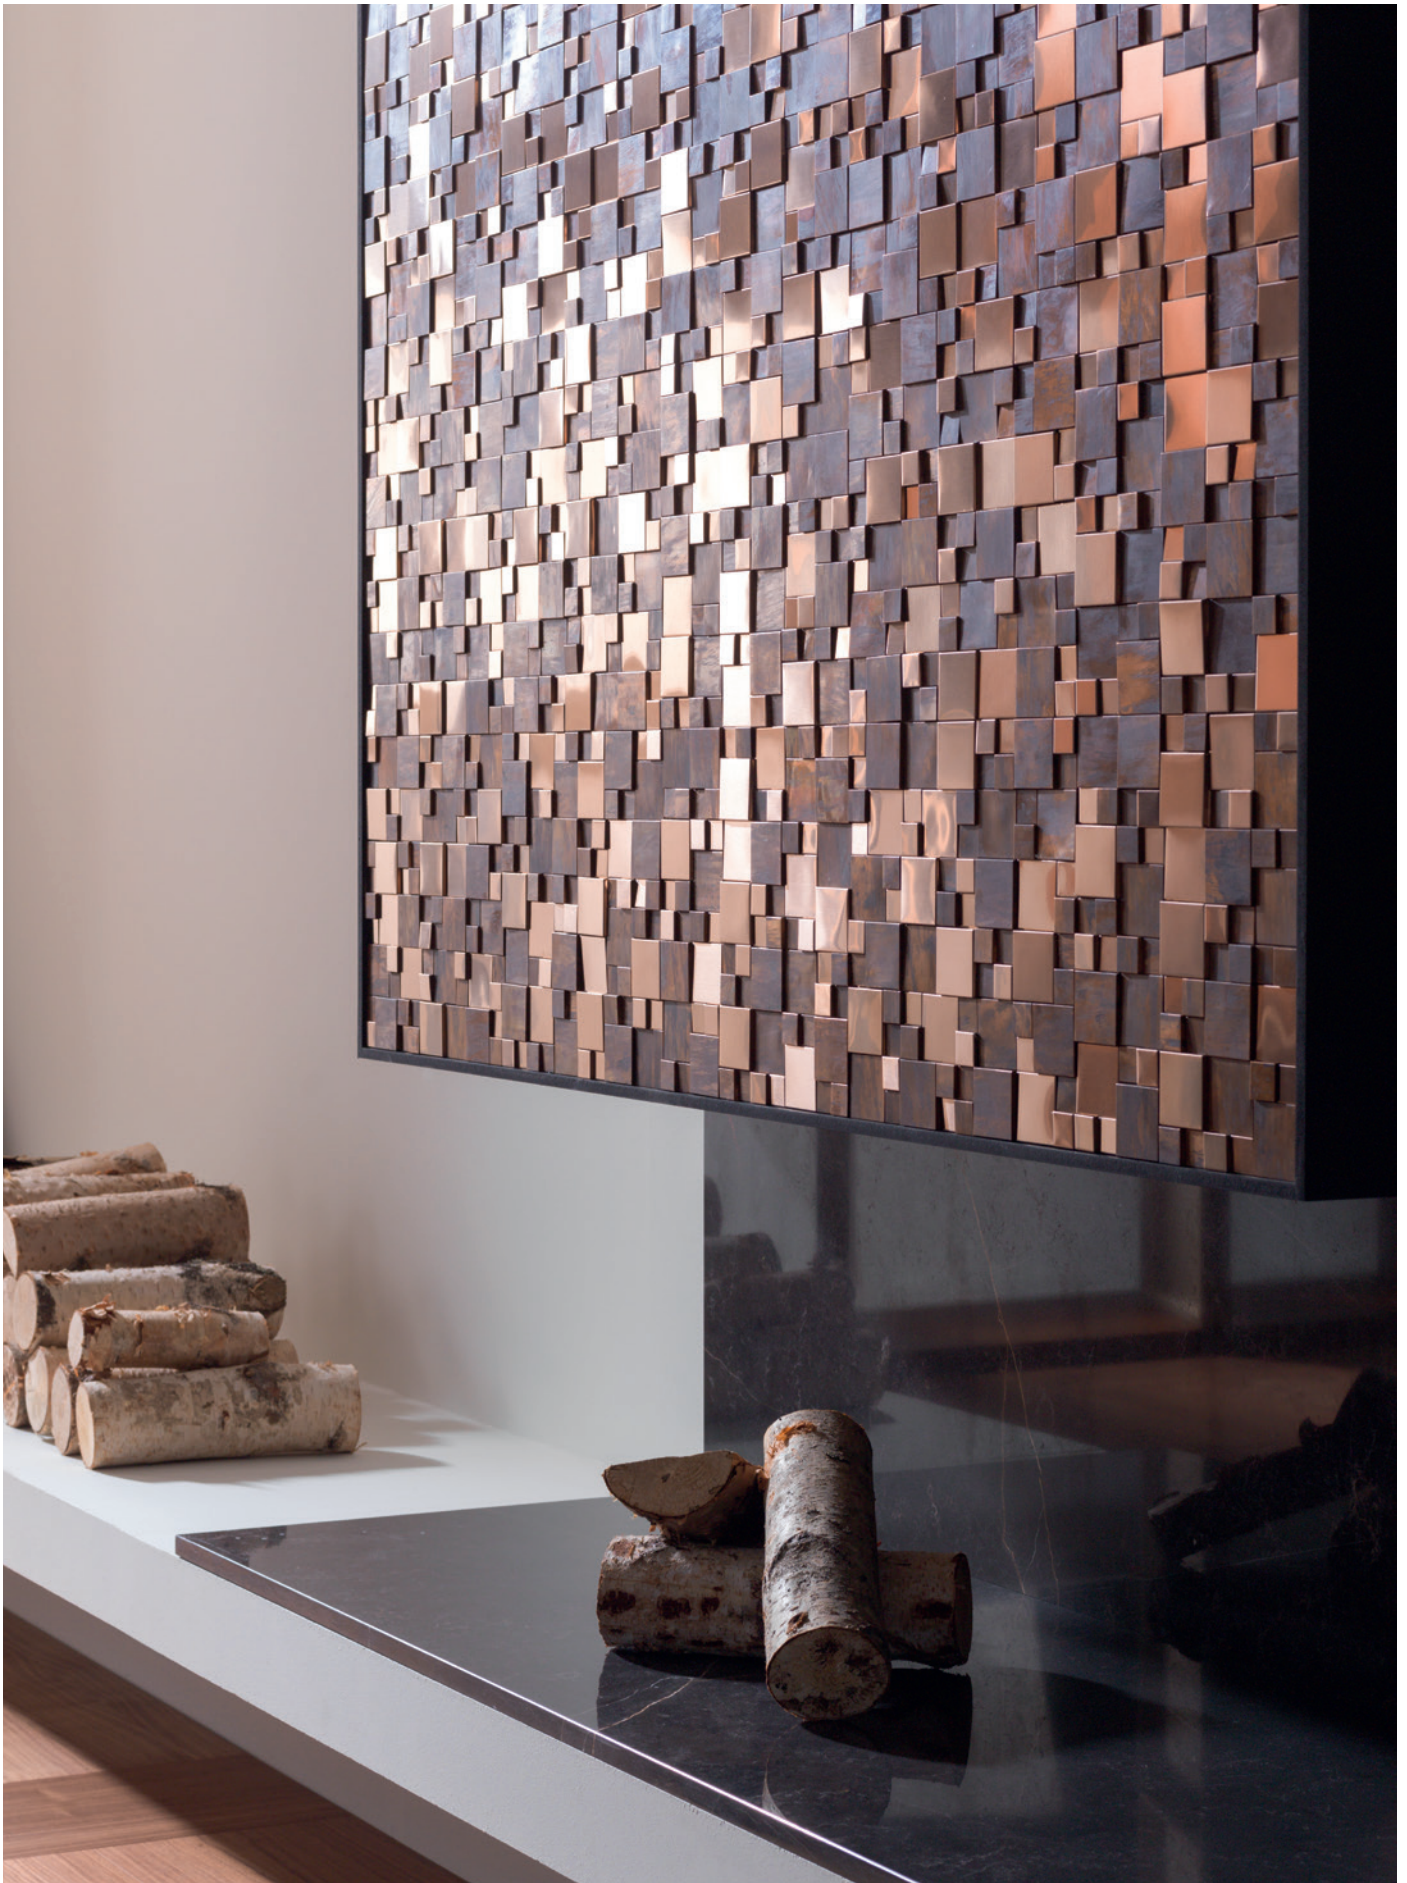

29x29x0,8 cm
11 3/8" x 11 3/8" x 3/8"
G-139

MESHED

IRREGULAR
TEXTURE

MATT

GLOSS

INDOOR
WALL
COVERINGS

Wall Covering Metal Bronze Mini 3D Cubes
Floor Covering Royal Bronze

A low-angle photograph of a dense forest. The trees are tall and slender, reaching towards the top of the frame. Sunlight filters through the canopy, creating a bright, hazy glow in the upper center. The overall color palette is dominated by greens and browns, with a strong contrast between the dark trunks and the bright light.