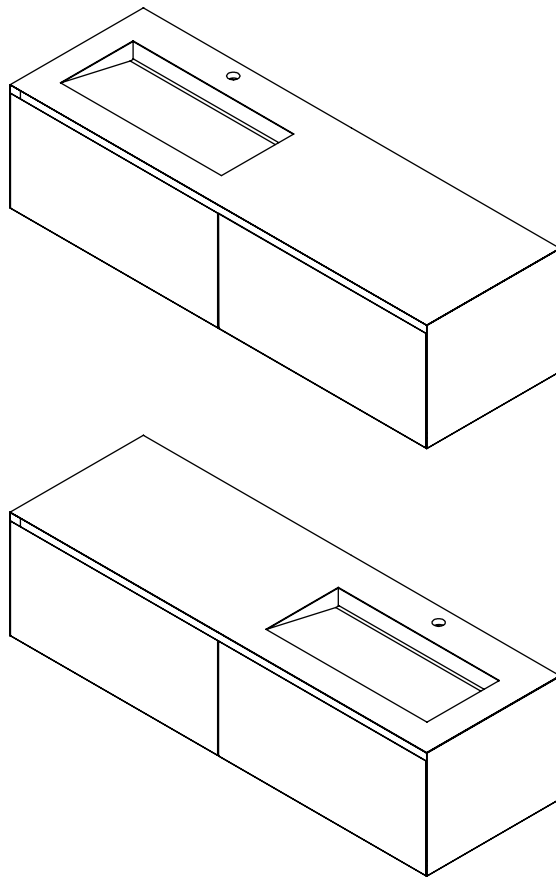

MINIM & MINIM WOOD

02

MINIM & MINIM WOOD ENCIMERA + LAVABO / ENCIMERA + LAVABO

MINIM WOOD LAVABO + ENCIMERA 156,6X50X40 CM / MINIM WOOD ENCIMERA + LAVABO 156,6X50X40 CM