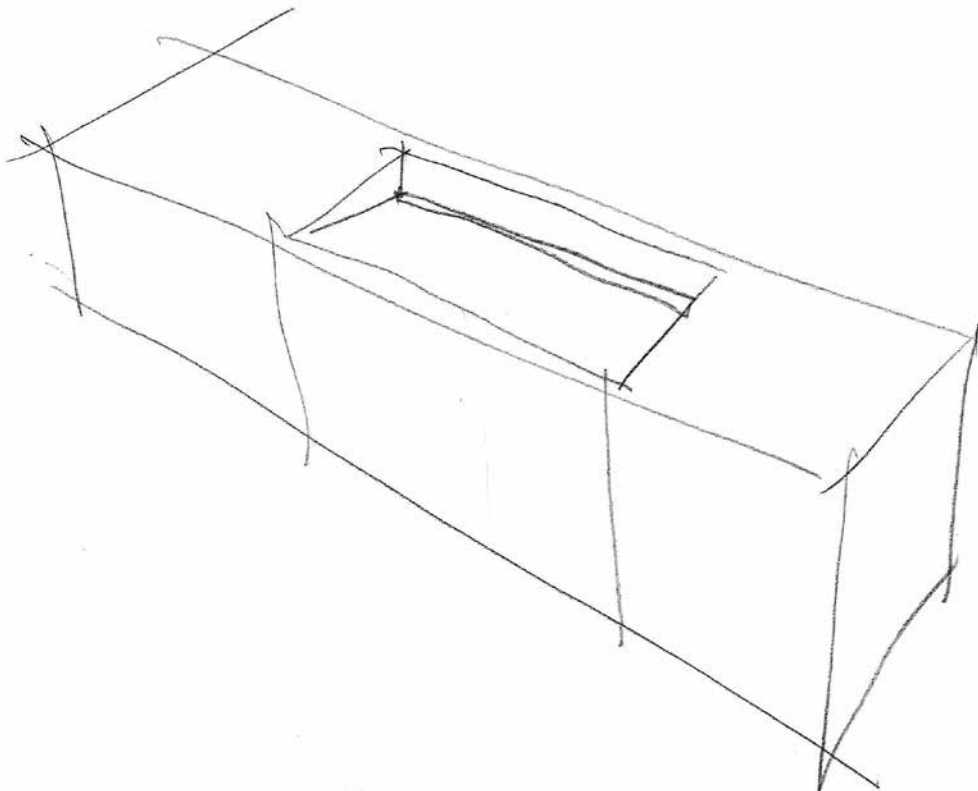

The term minimalist refers to anything that has been reduced to the essential, clear of superfluous elements. The tendency to reduce something to the essential. It also refers to groups or individuals that practice asceticism and rid themselves of all but the very basic belongings. Also to simplify everything to the minimum. The term “minimal” was first used by British philosopher Richard Wollheim in 1965, referring to the paintings of Ad Reinhardt and other intellectual art, low formal content, such as the “Ready-made” of Marcel Duchamp.