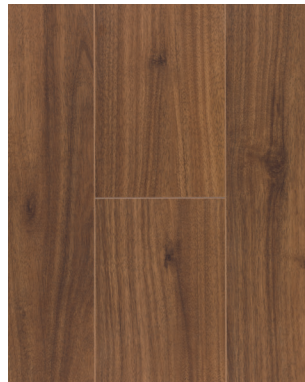

AC4 LS 1L Africa
24,3x220x0,8 cm
9 5/8"x86 5/8"x3/8"
100086966 - L159900312
G-224