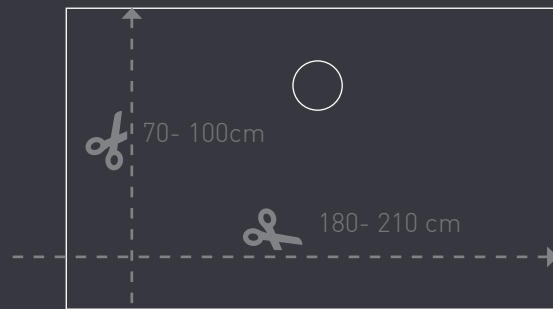

LINE

A dark, minimalist shower stall with a showerhead and a shower tray. The background is a dark, textured wall. The showerhead is mounted on a vertical rod. The shower tray is a dark, flat surface with a circular drain in the center.

El plato de ducha LINE permite personalizar tanto su longitud, de 75 hasta 210 cm, como su anchura de 70 hasta 100 cm. También cuenta con paneles decorativos para alicatar las paredes manteniendo la continuidad visual.

The LINE shower trays dimensions can be customised, with a length ranging from 75 to 210 cm and width from 70 to 100 cm. It also comes with decorative wall panels to ensure visual continuity.

The products KRION™ LINE are produced in five different colours, classic White, Grey, Grafitte, Beige and Taupe, nowadays colour more fashionable.

PLATOS DE DUCHA · SHOWER TRAYS

80x 80 cm / 90 x 90 cm

PANEL DECORATIVO · DECORATIVE WALL

A photograph of a shower stall. In the center, a showerhead is mounted on a vertical chrome bar. Below it, a large, rectangular, light-colored shower tray is visible. The background is a dark, textured wall. The text is overlaid in the center of the image.