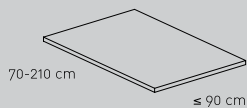

Panel decorativo LINE · Decorative wall panel LINE

70-210 cm

≤ 90 cm

Acabados · Finishes

blanco
white

gris
grey

grafito
graphite

beige
beige

topo
taupe