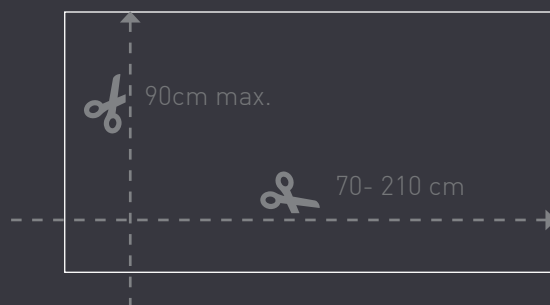

LINE

A dark, minimalist shower stall with a showerhead and a shower tray. The background is a dark, textured wall. The showerhead is mounted on a vertical rod. The shower tray is a dark, flat surface with a circular drain in the center.

El plato de ducha LINE permite personalizar tanto su longitud, de 75 hasta 210 cm, como su anchura de 70 hasta 100 cm. También cuenta con paneles decorativos para alicatar las paredes manteniendo la continuidad visual.

The LINE shower trays dimensions can be customised, with a length ranging from 75 to 210 cm and width from 70 to 100 cm. It also comes with decorative wall panels to ensure visual continuity.

The products KRION™ LINE are produced in five different colours, classic White, Grey, Grafitte, Beige and Taupe, nowadays colour more fashionable.

PLATOS DE DUCHA · SHOWER TRAYS

80x 80 cm / 90 x 90 cm

PANEL DECORATIVO · DECORATIVE WALL

A photograph of a shower stall. In the center, a showerhead is mounted on a vertical chrome bar. Below it, a large, rectangular, light-colored shower tray is visible. The background is a dark, textured wall. The text is overlaid in the center of the image.