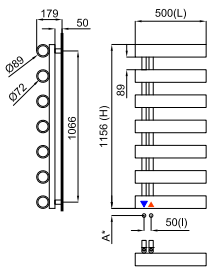

AC **CUSTOM 500x1155 mm.**

L mm	500
I mm	50
H mm	1156
Tubo N°	7
Watt ΔT = 50 K	738
Watt ΔT = 30 K	376
Resist. W	-
Fij. N°	4