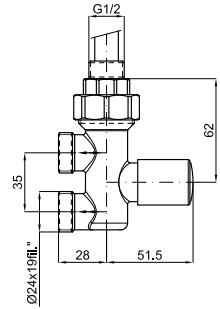

100041891	chrome chromé	0.5	182,00 €
100312686	matt black noir mat	0.5	250,00 €

Vertical valve for monotube
Valve monotube verticale