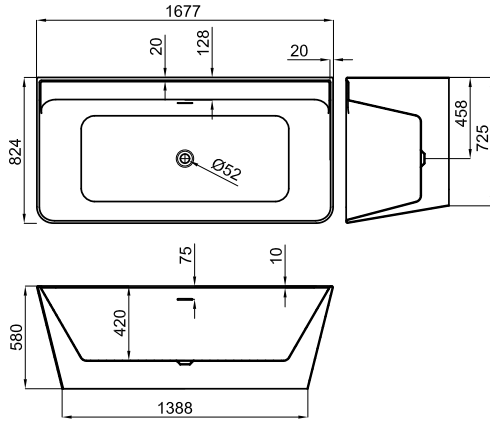

PURE LINE

168 X 82 · 58H

	L 183 cm W 87 cm H 68 cm	1.08 m³		251 l.		100328895		glossy white blanc brillant		87		1	3.259,00 €

Bathtub, freestanding, with self, without brassware, rectangular 168x82, one-piece, center bath waste, sanitary acrylic. Syphon NEXT 100158208 accessory not included.
Baignoire, en îlot, étagère, sans robinetterie, rectangulaire 168x82, une-pièce, avec vidage central, acrylique sanitaire. Accessoir siphon NEXT 100158208 non inclus.