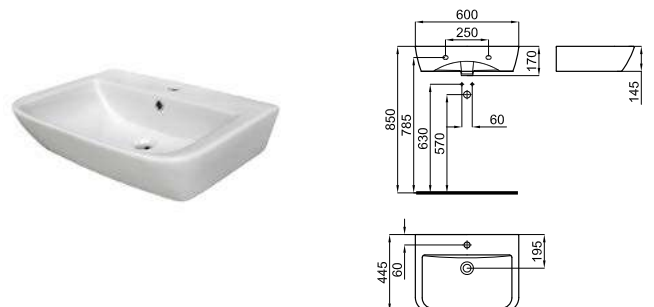

URBAN C

100348615
white
blanc
11.9
52
141,00 €

45 cm. wall hung basin with overflow and fixing kit 100041225
Lavabo 45 cm. avec trop plein et fixations 100041225

100348614
white
blanc
19.9
32
160,00 €

60 cm. wall hung basin with overflow and fixing kit 100041225
Lavabo 60 cm. avec trop plein et fixations 100041225