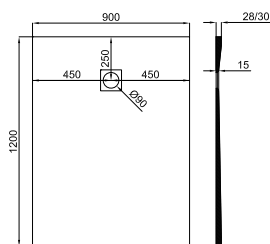

120 x 90 cm.

100376636 24.4 10 **519,00 €**