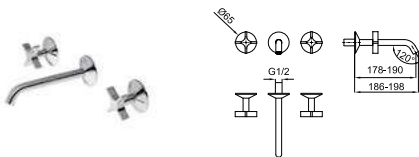

LIGNAGE CROSS

100379590 **NEW** chrome 379,00 €

100379591 **NEW** gold 667,00 €

100379592 **NEW** brushed gold 872,00 €

100379593 **NEW** brushed copper 872,00 €