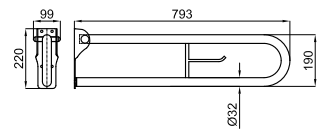

100356798

polished stainless steel
miroir

3.04

222,00 €

80 cm vertical folding grab rail with roll holder
Barre de maintien rabattable verticale 80 cm. avec porte-papier