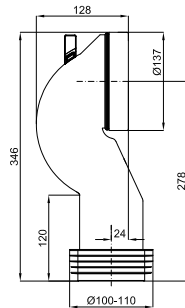

100331495

0.4 240 9,00 €

Waste bend pipe for dual outlet pan. For installation in 100-110 mm diameter drain pipes.
Code évacuation WC sortie orientable avec multi-joint. Pour évacuation de 100 à 110 mm de diamètre.