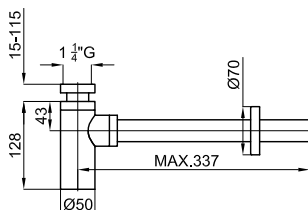

brushed stainless steel
inox brossé

0.29 51,00 €

Shower outlet elbow
Prise d'eau murale

AISI 304 100281171

brushed stainless steel
inox brossé

0.3 28,00 €

150 cm. Flexi shower hose twist free
150 cm. - Flexible double agrafage anti-torsion