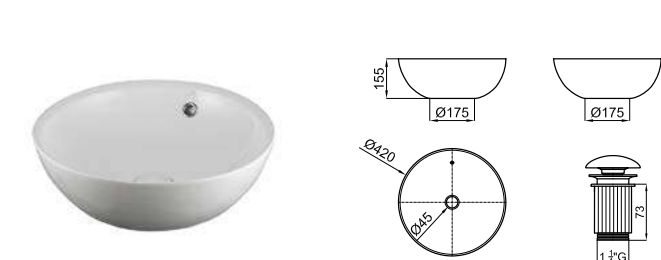

THIN 100283408	white blanc	8.56	52	285,00 €
100283406	matt white blanc mate	8.56	52	328,00 €

SLENDER - 40 cm countertop basin with overflow. Clicker basin waste and ceramic plug included
Lavabo 40 cm. à poser avec trop plein. Comprend clicker en céramique.