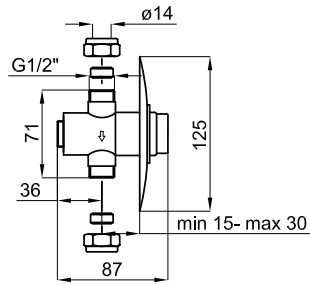

ACCESSORIES • ACCESSOIRES

100083080

chrome
chromé

0.6 400 149,00 €

Concealed flush valve 1/2" for urinals. Flush 1,15 L.
Fluxomètre poussoir encastré pour urinoir. Installation : encastré mur solide. Chasse 1,15 L.