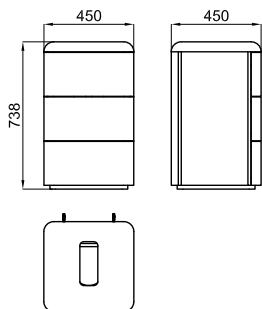

NEW SWAN

designed by ERRE

100373253 **NEW** chestnut_matt white / châtaigne_blanc mate 55.7 4 **3.610,00 €**

Freestanding unit 45cm. 3 drawers with handle and slow closure. Includes space-saving bottle trap 100374979.
Meuble au sol 45cm. 3 tiroirs avec poignée et fermeture ralentie. Comprend un siphon économiseur d'espace 100374979.