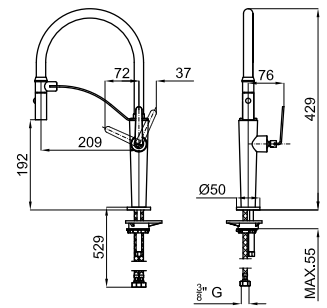

100365543 **NEW**

chrome
chromé

1.33 3.958,00 €

100365544 **NEW**

matt black
noir mat

1.33 4.012,00 €

100374613 **NEW**

1.33 160,00 €

Water filter with head for tap
Filtre à eau avec tête pour robinet

ROUND - Complete I-SMART kitchen faucet. It functions are boiling water, ice water, sparkling water, and room temperature water, all with filtered water. In addition to the mixer function without filtered water. The spout is swivel. It includes a 35 mm ceramic cartridge, 3/8" connections, a length of 580 mm hoses, all the connections for proper installation, and the CPU. Filter and gas bottle not included. The flow rate at 3 bars of the mixer is 4.47 l/min

ROUND - Robinet de cuisine complet I-SMART. Il dispose de fonctions d'eau bouillante, d'eau glacée, d'eau gazeuse et d'eau à température ambiante, toutes avec de l'eau filtrée. En plus de la fonction de mélangeur sans eau filtrée. Le bec est pivotant. Il comprend une cartouche en céramique de 35 mm, des flexibles raccordement de 3/8" longueur 580 mm, toutes les connexions pour une installation correcte et le CPU. Filtre et bouteille de gaz non inclus. Débit à 3 bars du mélangeur 4,47 l/min.