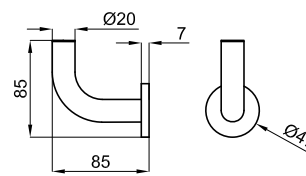

100042183

polished stainless steel
mirroir

0.2

45,00 €

Robe hook
Crochet