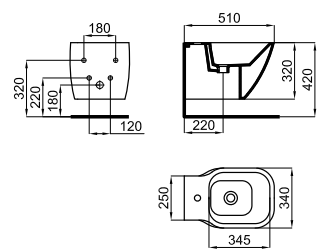

BTW ●●● 100229848 white blanc 17.5 16 469,00 €

Compact bidet with fixing kit 100239113
Bidet compact avec fixations 100239113

●●● 100229838 white blanc 17.5 16 469,00 €

Compact wall hung bidet. Includes 100335237 fixing kit
Bidet compact suspendu avec fixations 100335237

For installation in wall frames/cisterns, check the maximum installation range of the pipes already included (drainage and supply) with the dimensions indicated in their respective drawings: Drainage connection pipe: If a longer pipe length is required, up to a maximum installation range of 245 mm, please request the pipe corresponding to the code 100213056. Supply pipe: If a longer pipe length is required, up to a maximum installation range of 260 mm, please request the pipe corresponding to the code 100213068.

Pour l'installation sur des châssis/citernes, vérifier la plage maximale d'installation des tubes déjà inclus (évacuation et alimentation) avec les cotes indiquées sur leurs plans respectifs : Tuyau de raccordement de vidange : si vous avez besoin d'une longueur de tube supérieure, et pour une plage maximale d'installation de 245 mm, demandez le tube correspondant au code 100213056. Tube d'alimentation : si vous avez besoin d'une longueur de tube supérieure, et pour une plage maximale d'installation de 260 mm, demandez le tube correspondant au code 100213068.