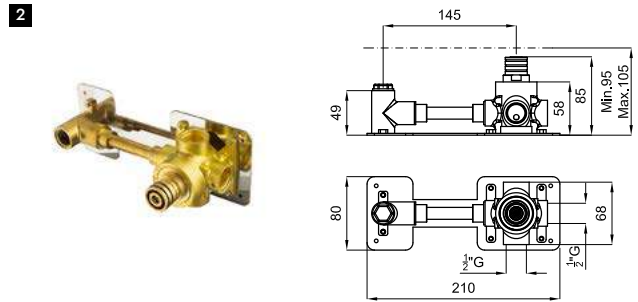

100361445		chrome chromé		0.76	153,00 €	
EX			100361446			matt black noir mat		0.76	164,00 €
			100362882					1.47	269,00 €