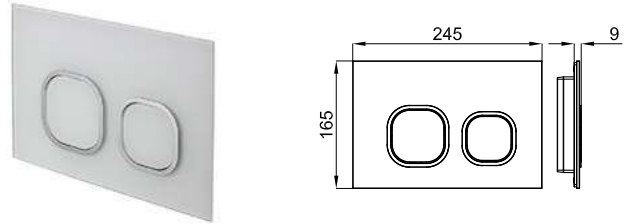

I-COMFORT LINE

I-SMART	100289917	chrome chromé	0.43 560	86,00 €
	100289885	white blanc	0.43 560	58,00 €
	100290180	black_chrome noir_chromé	0.43 560	82,00 €

I-SMART	100290176	white_chrome blanc_chromé	0.83 560	474,00 €
	100290181	black_chrome noir_chromé	0.83 560	474,00 €

CRYSTAL - i-Comfort double flush button
CRYSTAL - Plaque de commande double poussoir i-Comfort

RONDO - i-Comfort double flush button
RONDO - Plaque de commande double poussoir i-Comfort