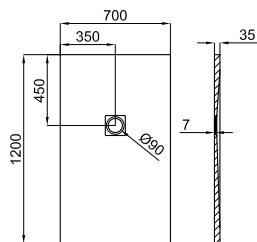

120 x 70 cm.

100286734 16.55 20 **357,00 €**