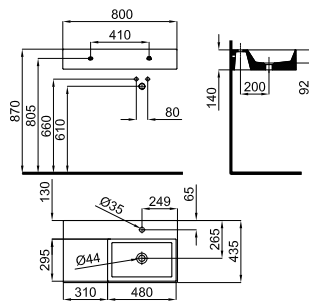

THIN 100200808		white blanc		21.85 32	541,00 €
	100285136		matt white blanc mate		21.85 32	948,00 €
	100285140		matt black noir mat		21.85 32	948,00 €

	THIN 100272268		white blanc		24.1 32	541,00 €

80 cm. wall hung basin with left offset bowl, without taphole, overflow and 100041225 fixing kit.
Lavabo 80 cm suspendu à bac décalé vers la gauche, sans trou pour la robinetterie, trop-plein et fixations 100041225.

80 cm. wall hung basin with left offset bowl, taphole, overflow and 100041225 fixing kit.
Lavabo 80 cm suspendu à bac décalé vers la gauche, trou pour la robinetterie, trop-plein et fixations 100041225.

	THIN 100243664		white blanc		22.15 32	541,00 €

80 cm. wall hung basin with right offset bowl, taphole, overflow and 100041225 fixing kit.
Lavabo 80 cm suspendu à bac décalé vers la droite, trou pour la robinetterie, trop-plein et fixations 100041225.

	THIN 100243636		white blanc		24.1 32	541,00 €

80 cm. wall hung basin with central bowl, taphole, overflow and 100041225 fixing kit.
Lavabo 80 cm suspendu à bac centré, trou pour la robinetterie, trop-plein et fixations 100041225.