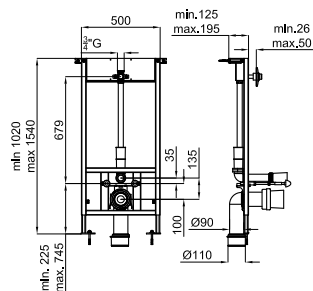

100308332

10.65 20 279,00 €

Concealed frame for wall hung urinal without flushing system. For installation in light wall. Fixing kit, connection kit are included.
Bâti support sans valve chasse infra rouge, pour urinoir suspendu. Installation mur léger (placo plâtre).

100138131

3.3 256

103,00 €

Wall hung pan - bidet concealed support for solid wall installation.
Support encastré pour WC et bidet suspendu pour installation mur solide