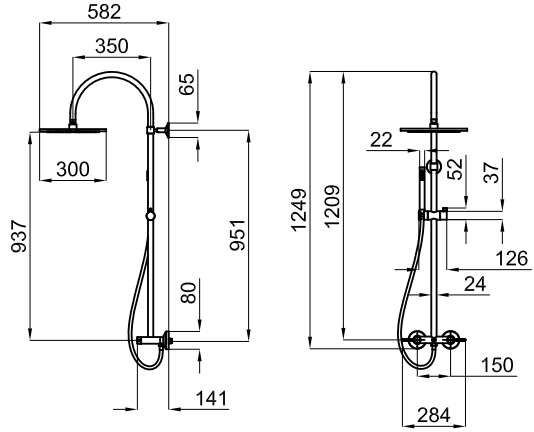

LIGNAGE - Shower outlet elbow
LIGNAGE - Prise d'eau murale

LIGNAGE

designed by Ramón Esteve

125h x 30 x 58

L 103 cm
W 41 cm
H 10 cm

0.04 m³

EX

100280346