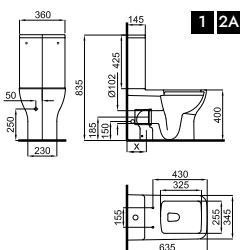

100348616

113,00 €

Semi-pedestal
Cache-siphon

1
It is required
Requiert

S - V

p. 97

S - H

100041216
p. 90

2A 2B
It is required
Requiert

100091751
p. 217

100310426
p. 217

3A 3B