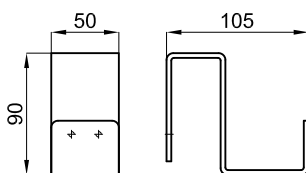

100341843 matt white
blanc mate 0.48 132,00 €

100341845 matt black
noir mat 0.48 132,00 €

TERRA - Robe hook
TERRA - Crochet

100341846 matt white
blanc mate 0.88 333,00 €

100341847 matt black
noir mat 0.88 333,00 €

TERRA - 30 cm towel rail
TERRA - Porte-serviettes fixe 1 barre 30 cm.

These models cannot be installed with installations prepared for single-tube valves.
Ces modèles ne peuvent pas être montés sur les installations pour valves monotube.

Remote control included.
Comprend télécommande à distance.