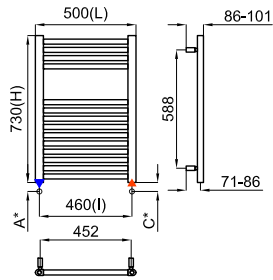

NEW CONTRACTS PLUS

AC 500x730 mm.