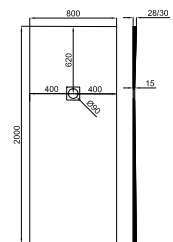

200 x 80 cm.

100376634 24.4 10 **776,00 €**