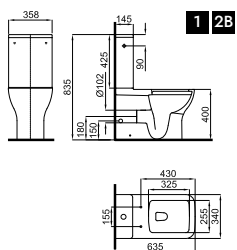

100348616

113,00 €

Semi-pedestal
Cache-siphon

1
It is required
Requiert

S - V

p. 97

S - H

100041216
p. 90

2A 2B
It is required
Requiert

100091751
p. 217

100310426
p. 217

3A 3B