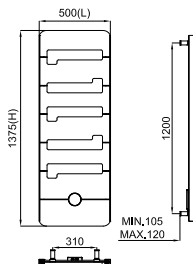

L mm	500
I mm	-
H mm	1375
Tube N°	7
Watt ΔT = 50 K	-
Watt ΔT = 30 K	-
Resist. W	600
Fij. N°	4

ET 100344805 60 ● matt black hair mat 13.95 40 2.751,00 €

ET 100344807 60 ● matt black hair mat 15.85 40 2.874,00 €