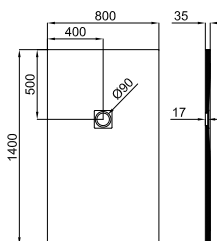

140 x 80 cm.

100263178 21.75 20 **444,00 €**