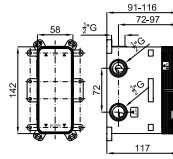

NEW MALLORCA

1

A1

A2

B

1 Single lever concealed bath shower mixer trim kit
Partie externe mitigeur encastré bain douche

EX

100376971	NEW		chrome chrome		0.99	204,00 €
100376972	NEW			60	0.99	270,00 €
100376973	NEW			60	0.99	327,00 €
100376975	NEW			60	0.99	327,00 €
100376977	NEW			60	0.99	327,00 €
100376974	NEW			60	0.99	342,00 €
100376976	NEW			60	0.99	342,00 €
100376978	NEW			60	0.99	342,00 €

A1 SMART BOX - Universal and quick installation for 2 or 3 way mixers with a Ø35 mm. ceramic cartridge and 1/2" connections. The 3 bar pressure is 20,1 L/min. 2 mufflers and a 1/2" drain included.
SMART BOX - Corps encastré d'installation rapide universelle pour mitigeur à 2 ou 3 sorties. Avec cartouche céramique de Ø35mm et connexions 1/2". Le débit à 3 bars de pression est de 20,1 l/min aux trois sorties. 2 silencieux et 2 bouchons 1/2" inclus.

100124167					1.97	122,00 €

A2 SMART BOX - Internal component for built-in mixer 100124167
SMART BOX - Pièces internes pour corps encastré mitigeur 100124167

100124170					0.98	149,00 €

B PROJECT LINE - Concealed bath shower valve with Ø35 mm ceramic cartridge, automatic diverter and 1/2" connectors. Flow rate at 3 bar: 20 l/min bath, 18 l/min shower.
PROJECT LINE - Corps interne mitigeur encastré bain douche, avec cartouche céramique de Ø35 mm. Inverseur automatique et connexion de 1/2", débit à 3 bars de pression baignoire 20 l/min et douche 18 l/min.

100107958			chrome chrome		1.1	72,00 €