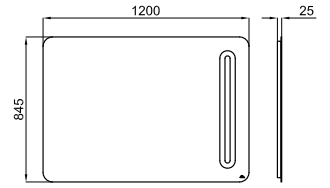

NEW LOUNGE FLUID