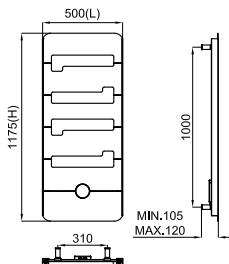

L mm	500
I mm	-
H mm	1175
Tube N°	6
Watt ΔT = 50 K	-
Watt ΔT = 30 K	-
Resist. W	600
Fij. N°	4