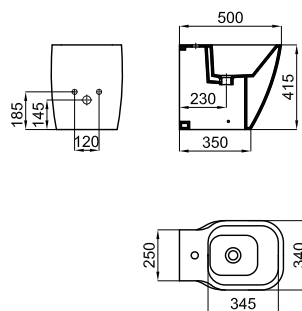

We recommend
On recommande

S - H

100041214
p. 91