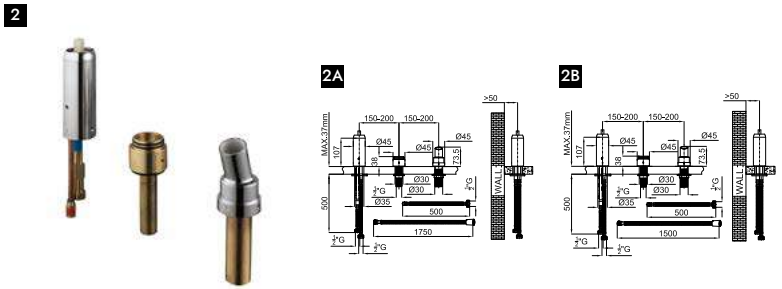

SQUARE

EX	Code	Color	Flow rate	Price
	100289143	chrome <i>chromé</i>	0.54	110,00 €
	100289127	matt black <i>noir mat</i>	0.54	127,00 €
	100289135	copper <i>cuivre</i>	0.54	166,00 €
	100289144	titanium <i>titane</i>	0.54	166,00 €
	100289145	brushed copper <i>cuivre brossé</i>	0.54	180,00 €
	100289128	brushed titanium <i>titane brossé</i>	0.54	180,00 €

Concealed bath spout. "Clean" adjustable aerator. Flow rate 25 l/min. at 3 bar.
Bec de remplissage pour baignoire. Mousseur orientable "clean". Arejador "clean". À 3 bars de pression 25 l/min.

1	Code	Color	Flow rate	Price
1	100284617	chrome <i>chromé</i>	2.33	435,00 €
	100284636	matt black <i>noir mat</i>	2.33	510,00 €
	100284643	copper <i>cuivre</i>	2.33	639,00 €
	100284624	titanium <i>titane</i>	2.33	639,00 €
	100284635	brushed copper <i>cuivre brossé</i>	2.33	715,00 €
	100284660	brushed titanium <i>titane brossé</i>	2.33	715,00 €
2	100166061	chrome <i>chromé</i>	2.4	260,00 €
	100271600	matt black <i>noir mat</i>	2.4	435,00 €
	100284634	copper <i>cuivre</i>	2.33	469,00 €
	100284652	titanium <i>titane</i>	2.33	469,00 €
	100284615	brushed copper <i>cuivre brossé</i>	2.33	506,00 €
	100284651	brushed titanium <i>titane brossé</i>	2.33	506,00 €

2B