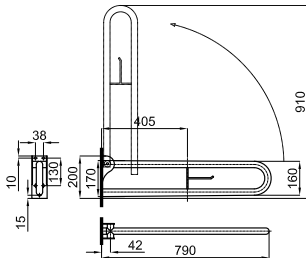

100042173

white epoxy
epoxy blanc

2.7

296,00 €

80 cm vertical folding grab rail with roll holder
Barre de maintien rabattable verticale 80 cm. avec porte-papier