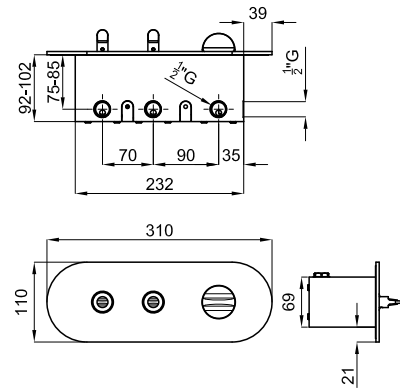

SWAN

		10037746 NEW		9	1.004,00 €
		10037747 NEW		9	1.131,00 €

Concealed shower kit 2 ways with Ø35 ceramic cartridge and 1/2" connectors. Flow rate at 3 bar is 13 L/min for shower head and 8,2 L/min for hand shower. Includes OVAL shower head 30x20cm, RONDO wall connection shower arm, water outlet LIBERTY and OVAL shower pack that includes handshower bar with bracket, 3-function OVAL handshower and flexi shower hose PVC coated twist free.

Kit encastré douche 2 sorties avec cartouche céramique Ø35 mm. Raccords 1/2". Le débit à 3 bars es 13 L/MIN pour le ciel de pluie et de 8,2 L/MIN pour la douchette. Comprend le ciel de pluie OVAL 30X20 cm, bras à mur RONDO prise d'eau LIBERTY et le pack douche OVAL qui comprend barre de douche avec support, douchette OVAL à 3 fonctions et flexible double agrafage avec PVC anti-torsion

KIT		Included accessories: Accessoires inclus:	
1	100382256	1	100382258
2	100090355	2	100348356
3	100039088	3	100213248
4	100064216	4	100213267
5	100303958	5	100348330