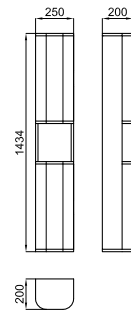

100310821 walnut_grey / noyer_gris 20.15 12 **2.083,00 €**

100310833 walnut_sand / noyer_sable 20.15 12 **2.083,00 €**

Wallhung vanity (142cm) with two doors and central shelf and reversible. Soft close system. Armoire suspendue de 142 cm composée de deux portes et d'une étagère centrale. Réversible. Charnières avec système de fermeture souple.

We recommend : / On recommande :