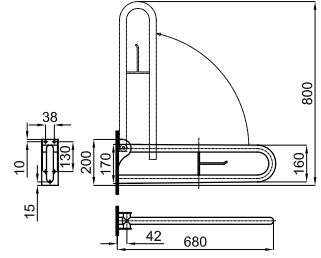

2.08

123,00 €

EASY

100358304

polished stainless steel
miroir

1.29

82,00 €

60 cm grab rail
Barre murale 60 cm.