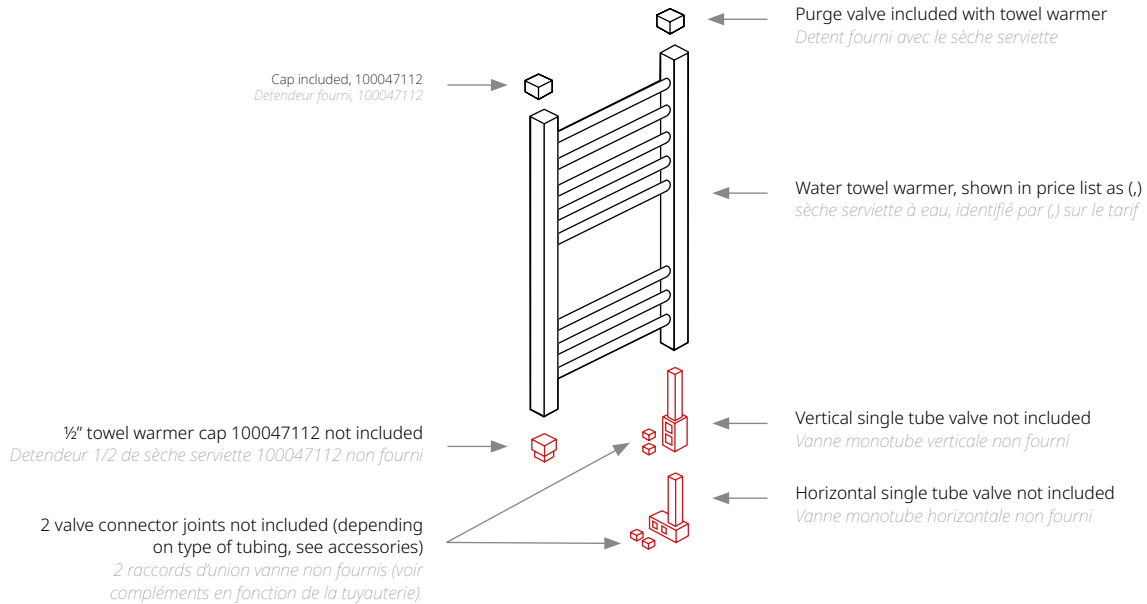

INTRODUCTION · INTRODUCTION

WHAT COMES INCLUDED, AND WHICH ADDITIONAL COMPONENTS DO I NEED TO ORDER?

QU'INCLUT LE PRODUIT ET QUELS COMPOSANTS SUPPLÉMENTAIRES DOIS-JE COMMANDER ?

Single tube vertical/horizontal towel warmer for central heating installation.

Sèche serviette pour chauffage central installation monotube verticale / horizontale.