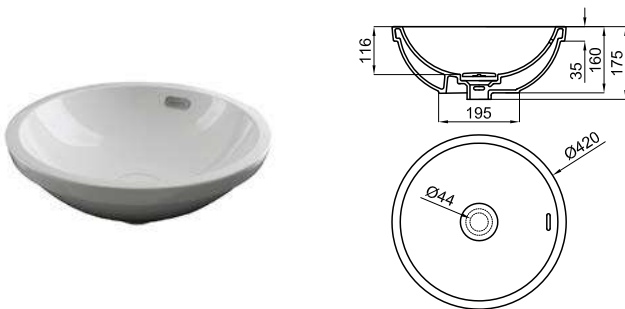

100123292	white blanc	9.95 30	287,00 €

Ø42 cm. recessed basin with overflow. Clicker basin waste and ceramic plug included
Lavabo Ø42 cm. encastré avec trop plein. Inclus bonde de vidage type clicker avec couvercle céramique