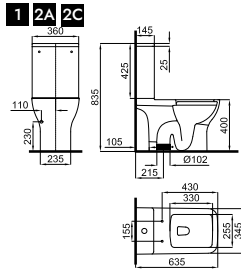

URBAN C

3A 3B