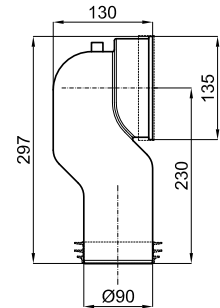

100115010

white
blanc

0.46 240 35,00 €

Waste bend pipe for dual outlet pan. For installation in 90-110 mm diameter drain pipes.
Code évacuation WC sortie orientable avec multi-joint. Pour évacuation de 90 à 110 mm de diamètre.