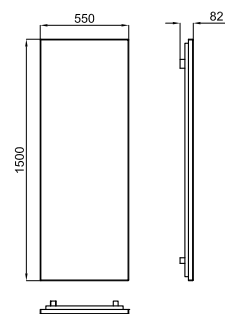

TERRA

PM

550x1500 mm.

L mm	550
I mm	·
H mm	1500
Tube N°	·
Watt ΔT = 50 K	·
Watt ΔT = 30 K	·
Watt	1000
Fij. N°	2

ET 100341842 carrara marble
carrara marble 47 30 4.511,00 €

100341841 marquina stone
marquina stone 47 30 4.511,00 €