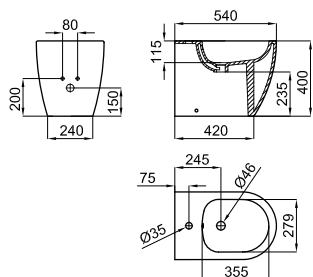

We recommend
On recommande

S - H

100041214
p. 91