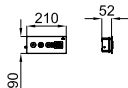

SEASONS PRODUCT RANGE · GAMME SEASONS

	700034505			polished stainless steel miroir		4.450,00 €
				matt black noir mat		4.930,00 €
				gold or		7.160,00 €
				copper cuivre		7.160,00 €
				titanium titane		7.160,00 €
				brushed gold or brosse		7.160,00 €
				brushed copper cuivre brosse		7.160,00 €
				brushed titanium titane brosse		7.160,00 €

SEASONS ROUND - 35 cm ceiling build-in sprayer. Water functions: rain, nebulizer and central jet. Additional features: color therapy and aromatherapy. It includes Seasons keyboard and the flowers, energy, and relax aroma packs. Protection IPX4. Voltage 220 V. It's necessary to order a valve of at least 3 outputs to operate the shower head. More information regarding minimum requirements for each water outlet are available in the installation manuals.

SEASONS ROUND - Ciel de pluie encastré au plafond 35cms. Fonctions d'eau: pluie, brumisateur et jet central. Fonctions supplémentaires: chromothérapie et aromathérapie. Comprend le clavier Seasons et le pack d'arômes flowers, énergie et relax. Protection IPX4. Tension d'alimentation 220 V. Il est nécessaire de commander un robinet avec au moins 3 sorties pour faire fonctionner le ciel de pluie. Pour plus d'informations concernant les débits d'eau minimum pour chaque sortie d'eau veuillez consulter les instructions de montage.

	700034504			polished stainless steel miroir		7.220,00 €
				matt black noir mat		7.820,00 €
				gold or		9.750,00 €
				copper cuivre		9.750,00 €
				titanium titane		9.750,00 €
				brushed gold or brosse		9.750,00 €
				brushed copper cuivre brosse		9.750,00 €
				brushed titanium titane brosse		9.750,00 €

SEASONS ROUND - 65 cm ceiling build-in sprayer. Water functions: inner rain, peripheral rain, nebulizer, central jet and inner + peripheral rain. Additional features: color therapy and aromatherapy. It includes Seasons keyboard and the flowers, energy, and relax aroma packs. Protection IPX4. Voltage 220 V. It's necessary to order a valve with minimum 4 outputs which can operate 2 outputs at the same time. More information regarding minimum requirements for each water outlet are available in the installation manuals. Includes shower head and keyboard.

SEASONS ROUND - Ciel de pluie encastré au plafond de 65cms. Fonctions : pluie intérieure, pluie périphérique, brumisateur, jet central et pluie intérieure + pluie périphérique. Fonctions supplémentaires: chromothérapie et aromathérapie. Comprend un clavier Seasons et des packs de parfums flowers, énergie et relax. Protection IPX4. Alimentation 220 V. Robinet non inclus. Il sera nécessaire de commander un robinet avec au moins 4 sorties pouvant utiliser 2 sorties simultanément pour faire fonctionner le ciel de pluie. Pour plus d'informations concernant les débits d'eau minimum pour chaque sortie d'eau veuillez consulter les instructions de montage. Comprend pomme de douche et clavier.