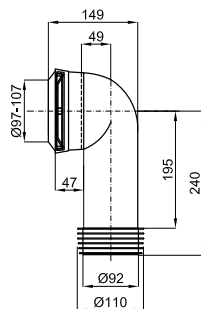

100158005

white
blanc

0.38 100 22,00 €

90° évacuation elbow, for S-OR toilets, with multiple joint, it can be installed in down-pipes with diameters from 90 to 110 mm.
Coude évacuation 90° pour cuvettes S-OR, avec multi-joints, permet l'installation sur des tuyaux de descente de 90 à 110 mm de diamètre.