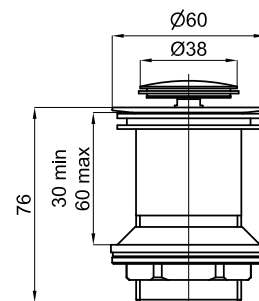

AISI 304 100286962

brushed stainless steel
inox brossé

0.29 37,00 €

Unslotted clicker basin waste
Bonde clicker sans trap plein