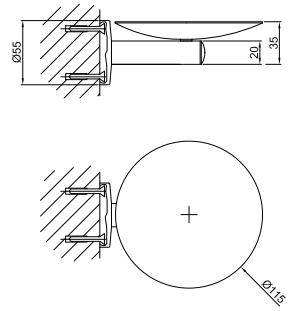

100042193

polished stainless steel
miroir

2.6

131,00 €

Wall mounted soap dish
Porte-savon fixe