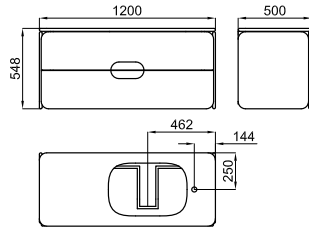

NEW LOUNGE FLUID