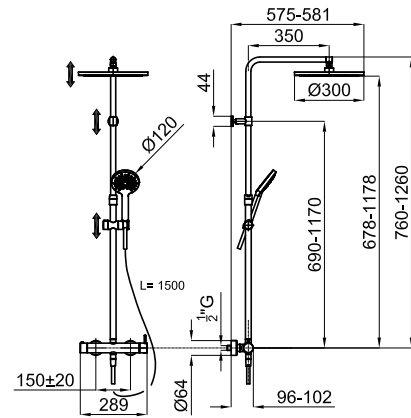

TEC ROUND

126h x 31,1 x 58,5

0.03 m³

10037727 NEW

chrome
chromé

926,00 €

10037728 NEW 60

matt black
noir mat

1.179,00 €

Thermostatic shower column with built-in wax thermoelement with savetouch technology, round shower head, telescopic slide rail with slider bracket and hand shower. With connections of 1/2" and with a distance of 150±20mm between them. It includes non-return valve and safety stop at 38°C. The flow rate at 3 bar of the hand shower is 8,19 l/min and of the shower head 8,83 l/min.

Colonne de douche mitigeur thermostatique avec élément à cire incorporé, technologie SAVE-TOUCH, ciel de pluie rond, barre de douche extensible avec support de douchette coulissante et douchette. Raccordements de 1/2" et distance entre raccords 150mm +/- 20mm. Inclus clapets anti-retour et butée sécurité à 38°C. Le flux à 3 bars de pression est de 8,19 l/min pour la douchette et de 8,83 l/min pour le ciel de pluie.

126h x 28,9 x 58,1

0.03 m³

10037729 NEW

chrome
chromé

848,00 €

10037730 NEW 60

matt black
noir mat

1.101,00 €

10037731 NEW 120

copper
cuivre

1.889,00 €

10037733 NEW 120

titanium
titane

1.889,00 €

10037732 NEW 120

brushed copper
cuivre brossé

2.226,00 €

10037734 NEW 120

brushed titanium
titane brossé

2.226,00 €

Shower column with mixer taps with round shower head, telescopic slide rail with slider hand shower bracket and hand shower. With connections of 1/2" and with a distance of 150±20mm between them. It includes a non-return valve. The flow rate at 3 bar of the hand shower is 8,19 l/min and of the shower head 8,65 l/min.