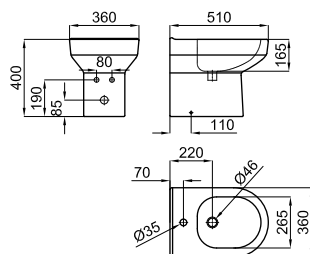

BTW ☐ ☐ ☐ **100357111** ☐ white blanc 21.1 20 **240,00 €**

BTW Bidet
Bidet au sol BTW

SOFT CLOSE ☐ ☐ ☐ **100357113** ☐ white blanc 18.95 24 **270,00 €**

Wall hung bidet with fixing kit
Bidet suspendu avec fixations

For installation in wall frames/cisterns, check the maximum installation range of the pipes already included (drainage and supply) with the dimensions indicated in their respective drawings: Drainage connection pipe: If a longer pipe length is required, up to a maximum installation range of 245 mm, please request the pipe corresponding to the code 100213056. Supply pipe: If a longer pipe length is required, up to a maximum installation range of 260 mm, please request the pipe corresponding to the code 100213068.

Pour l'installation sur des châssis/citernes, vérifier la plage maximale d'installation des tubes déjà inclus (évacuation et alimentation) avec les cotes indiquées sur leurs plans respectifs : Tuyau de raccordement de vidange : si vous avez besoin d'une longueur de tube supérieure, et pour une plage maximale d'installation de 245 mm, demandez le tube correspondant au code 100213056. Tube d'alimentation : si vous avez besoin d'une longueur de tube supérieure, et pour une plage maximale d'installation de 260 mm, demandez le tube correspondant au code 100213068.