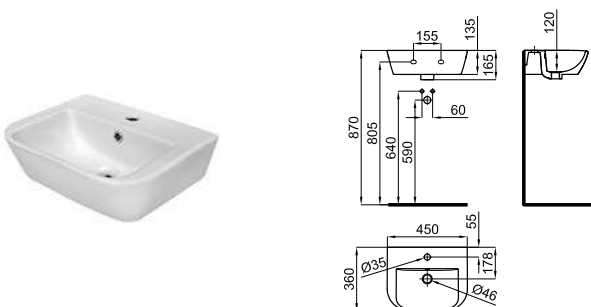

URBAN C

100348615
white
blanc
11.9
52
141,00 €

45 cm. wall hung basin with overflow and fixing kit 100041225
Lavabo 45 cm. avec trop plein et fixations 100041225

100348614
white
blanc
19.9
32
160,00 €

60 cm. wall hung basin with overflow and fixing kit 100041225
Lavabo 60 cm. avec trop plein et fixations 100041225