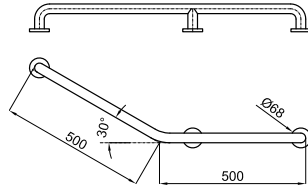

EASY

100042156 polished stainless steel *miroir* 2.2 **250,00 €**

50x50 cm 30° grab rail
Barre murale coudeé 50x50 cm. 30°