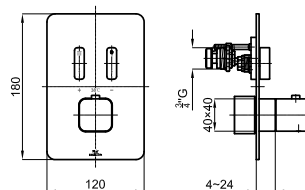

100373859 NEW

1.59

385,00 €

Internal body thermostatic concealed bath/shower mixer with 2 outlets. Thermostatic cartridge. Connections 1/2". The flow rate at 3 bar is 21 l/min for both outlets. Possibility to combine functions simultaneously.

Corps interne mitigeur thermostatique encastré bain/douche à 2 sorties. Cartouche thermostatique avec élément en cire intégré. Connexions d'entrées et de sorties en 1/2". Le flux à 3 bars de pression est de 21 l/min pour chaque sorties.