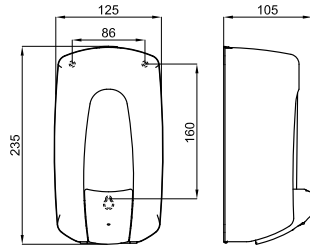

100243264

polished stainless steel
miroir

0.67

110,00 €

Steel soap dispenser with refillable clear display, anti-vandal and anti-drip button.
Distributeur de savon en acier avec repère de niveau, antivandalisme et poussoir anti goutte.