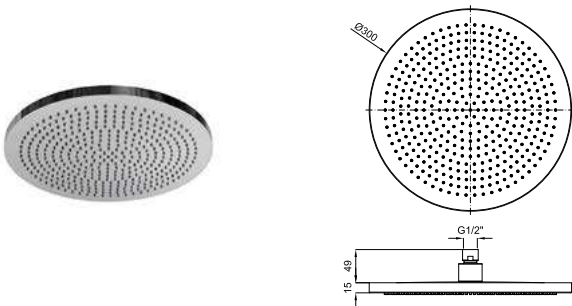

100377686 NEW
chrome
chromé
3
565,00 €

100358896
chrome
chromé
1.36
241,00 €

Rondo 30 cm rain shower head, with ball joint and Optimum Flow technology to have high functionality even under low flow conditions. Flow rate 15 l/min at 3 bar including optional flow regulator of 9 l/min

Ciel de pluie Rondo de 30 cm, avec tête sphérique et technologie Optimum Flow pour avoir une fonctionnalité élevée même à faible débit. Le débit à 3 bars est de 15 L/min avec limiteur optionnel de 9 L/min inclus.

Rondo 23 cm rain shower head, with ball joint and Optimum Flow technology to have high functionality even under low flow conditions. Flow rate 9 l/min at 3 bar including optional flow regulator of 5,6 l/min

Ciel de pluie Rondo de 23 cm, avec tête sphérique et technologie Optimum Flow pour avoir une fonctionnalité élevée même à faible débit. Le débit à 3 bars est de 9 L/min avec limiteur optionnel de 5,6 L/min inclus.