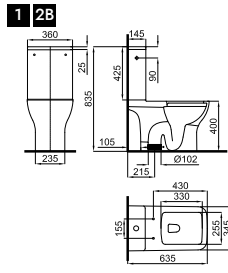

URBAN C

3A 3B