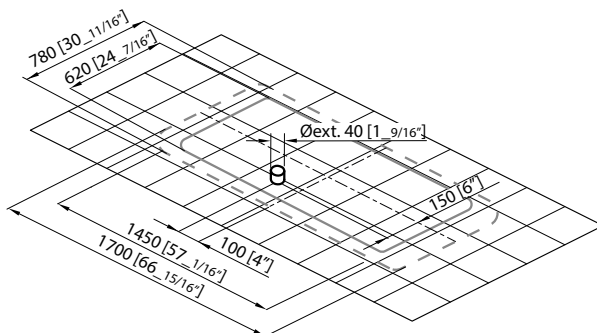

NEW NOVA

170 X 78 · 60H

	L 180 cm W 90 cm H 70 cm	1.13 m³	290 l.		100373721	NEW	glossy white blanc brillant	55	1	2.669,00 €
					100373722	NEW	matt white blanc mate	55	1	2.856,00 €

Bathtub, freestanding, without brassware, rectangular format with curved lines 170x78, one-piece, center bath waste, sanitary acrylic. Syphon NEXT 100304809 accessory not included.
Baignoire, en îlot, sans robinetterie, rectangulaire format with curved lines 170x78, une-pièce, avec vidage central, acrylique sanitaire. Accessoir siphon NEXT 100304809 non inclus.

We recommend
On recommande

100304809	white blanc	10,00 €
Bath trap NEXT D40 Siphon vidage pour baignoire NEXT D40