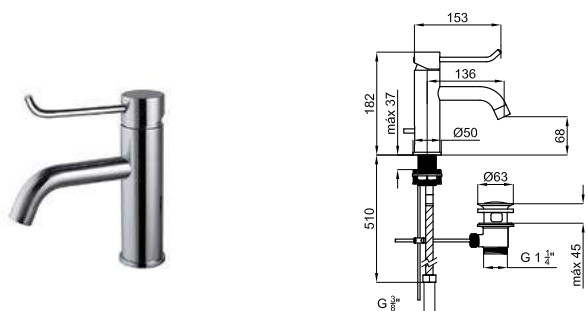

100235255

chrome
chromé

17

239,00 €

Single lever basin mixer with Ø35 mm ceramic cartridge, 3/8" connections, 450 mm. long hoses., pop-up waste and "plus" aerator. Lever handle. Flow rate 12 l/min. at 3 bar.
Mitigeur lavabo avec cartouche Ø35 mm. Flexibles raccords 3/8" longueur 450 mm. Garniture de vidage. Mousseur "plus". Levier sanitaire. À 3 bars de pression 12 l/min.

100294724

chrome
chromé

103

230,00 €

Wall mounted exposed shower mixer with Ø35 mm ceramic cartridge and 1/2" connections. Centre distance 150 +/-20 mm. Lever handle. Flow rate 14,2 l/min. at 3 bar.
Mitigeur externe douche avec cartouche Ø35 mm. Raccords 1/2". Distance entre des raccords 150 +/-20 mm. Levier sanitaire. À 3 bars de pression 14,2 l/min.