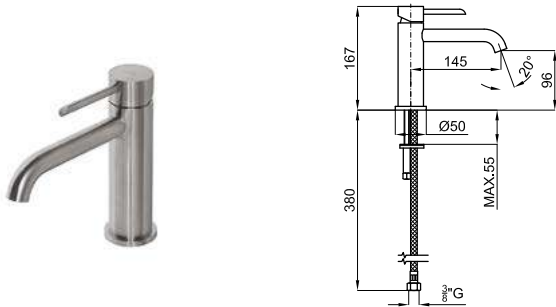

ROUND INOX

ECO FLOW **max. AISI 316** 100283347 **brushed stainless steel** 1.86 **429,00 €**
inox brossé

Single lever basin mixer. Ø35 mm. ceramic cartridge. Connection 3/8". Length of hoses 380 mm. Without pop-up waste set 1 1/4". "Plus" aerator. Flow rate 5 l/min. at 3 bar.
Mitigeur lavabo avec cartouche Ø35 mm. Flexibles raccordement 3/8" longueur 380 mm. Sans garniture de vidage 1 1/4". Avec mousseur "plus". À 3 bars de pression 5 l/min.