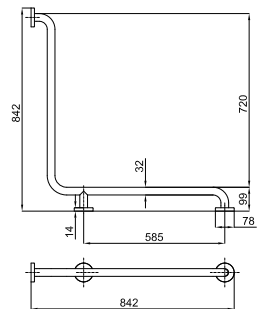

100356799

polished stainless steel
miroir

3.1

164,00 €

70x74 cm. corner grab rail without vertical bar
Barre de maintien d'angle 70x74 cm. sans barre verticale