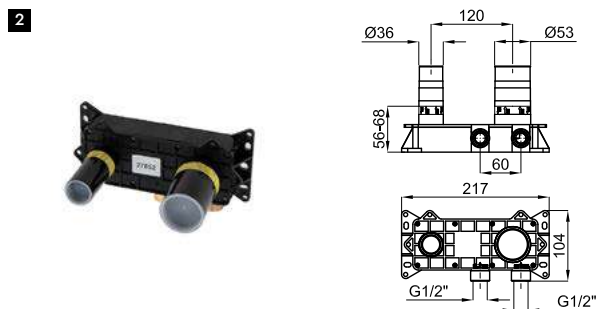

ECO FLOW **max. AISI 316** 100283348 **brushed stainless steel** 1.05 **441,00 €**
EX

2 Internal part for wall basin mixer with Ø35 mm ceramic cartridge. 1/2" connectors.
Corps interne pour mitigeur encastré lavabo avec cartouche céramique de Ø35 mm. Connexions de 1/2".

100283349 1.29 **221,00 €**