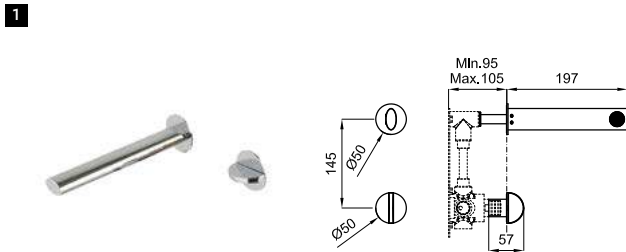

1 Single lever basin mixer trim kit. Ø33 mm ceramic cartridge. Without pop up waste. Flow rate 5 L/min at 3 bar.
Partie externe mitigeur lavabo encastré avec cartouche céramique de 33mm. Sans vidage. Le débit à 3 bars est de 5 l/min (eau mitigée).

2 Internal part for wall basin mixer with Ø33 mm ceramic cartridge. 1/2" connectors.
Corps interne pour mitigeur encastré lavabo avec cartouche céramique de Ø33 mm. Connexions de 1/2".