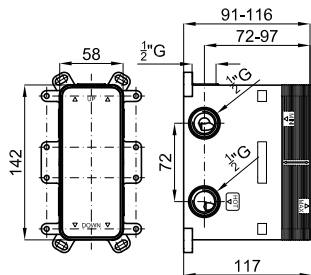

CONCEALED CONCEPT: BATH/SHOWER · CONCEPT ENCASTRÉ: BAIN/DOUCHE

SMART BOX

1

2

1 SMART BOX - Universal and quick installation for 2 or 3 way mixers with a Ø35 mm. ceramic cartridge and 1/2" connections. The 3 bar pressure is 20,1 L/min. 2 mufflers and a 1/2" drain included.
SMART BOX - Corps encastré d'installation rapide universelle pour mitigeur à 2 ou 3 sorties. Avec cartouche céramique de Ø35mm et connexions 1/2". Le débit à 3 bars de pression est de 20,1 l/min aux trois sorties. 2 silencieux et 2 bouchons 1/2" inclus.

100124167

1.97

122,00 €

2 SMART BOX - Internal component for built-in mixer 100124167
SMART BOX - Pièces internes pour corps encastré mitigeur 100124167

100124170

0.98

149,00 €

PROJECT LINE