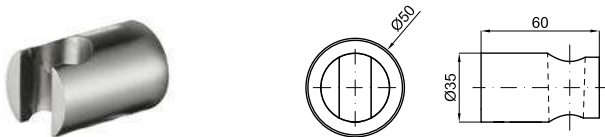

AISI 316 100281145 brushed stainless steel inox brossé 0.32 50,00 €

Wall bracket
Support mural fixe