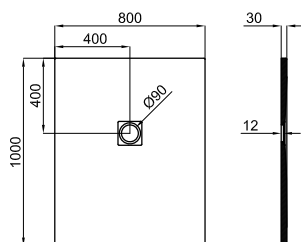

100 x 80 cm.

100263169 17.35 20 **360,00 €**