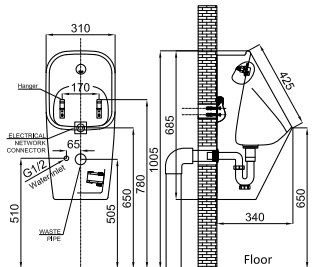

URINALS · URINOIRS

100377903 **NEW** white blanc 19 16 205,00 €

ACRO COMPACT - Urinal with rear water supply and side attachment with 100041212 fixing kit. Includes 100041265 siphon. Can be installed on solid walls or light walls.
ACRO COMPACT - Urinoir à alimentation arrière et maintien latéral par fixations 100041212. Le siphon 100041265 est inclus.

I-SMART 100345412 white blanc 21.35 15 704,00 €

ACRO COMPACT - Urinal with rear water supply with diffuser valve with integrated IR system (power supply by AC-DC 220V or batteries 4x1,5V). Includes fixings 100295683 and siphon 100295683. For brick walls installation. For dry walls installation, the concealed frame 100308332 and the fixings kit 100306663 must be ordered.

ACRO COMPACT - Urinoir à alimentation arrière avec valve diffuseur et système IR intégré (alimentation par un transformateur AC-DC 220 V ou des piles 4x1,5 V). Comprend les fixations 100295683 et le siphon 100295683. Pour installation au mur en brique. Pour installer sur placo-plâtre, commander le bâti-support 100308332 et les fixations 100306663.