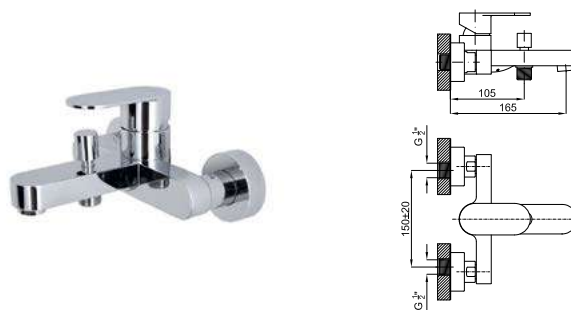

EX **100107941** chrome chromé 2.15 **194,00 €**

Wall mounted exposed bath shower mixer 1/2". Ø35 mm ceramic cartridge. Automatic diverter and "plus" aerator. Centre distance 150 +/- 15 mm.

Mitigeur externe bain/douche avec cartouche Ø35 mm. Inverseur automatique. Avec mousseur "plus". Distance entre des raccords 150 +/- 15 mm.