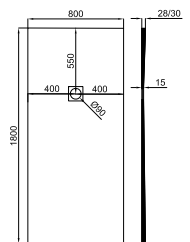

180 x 80 cm.

100376633 24.4 10 **695,00 €**