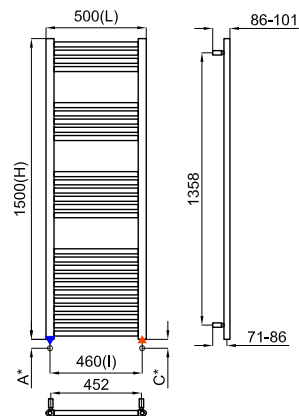

Included accessories: / Accessoires inclus:

NEW CONTRACTS PLUS

AC

500x1500 mm.

		
L mm	500	500
l mm	460	460
H mm	1500	1500
Tube N°	26	26
Watt ΔT = 50 K	417	631
Watt ΔT = 30 K	217	336
Resist. W	-	-
Fij. N°	4	4