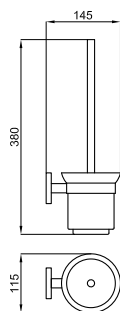

HOTELS

100103955

chrome
chromé

0.97

56,00 €

Wall mounted brush holder
Porte-balai fixe