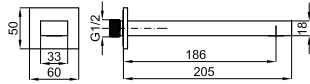

SQUARE

EX	Code	Color	Flow rate	Price
	100289143	chrome <i>chromé</i>	0.54	110,00 €
	100289127	matt black <i>noir mat</i>	0.54	127,00 €
	100289135	copper <i>cuivre</i>	0.54	166,00 €
	100289144	titanium <i>titane</i>	0.54	166,00 €
	100289145	brushed copper <i>cuivre brossé</i>	0.54	180,00 €
	100289128	brushed titanium <i>titane brossé</i>	0.54	180,00 €

Concealed bath spout. "Clean" adjustable aerator. Flow rate 25 l/min. at 3 bar.
Bec de remplissage pour baignoire. Mousseur orientable "clean". Arejador "clean". À 3 bars de pression 25 l/min.