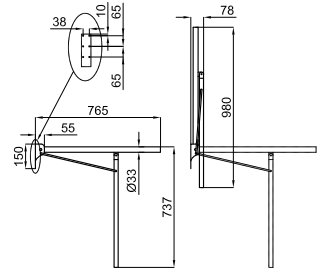

100042168 polished stainless steel *miroir* 2.3 **454,00 €**

Vertical folding rail
Barre rabotable verticale pour mur plâtre