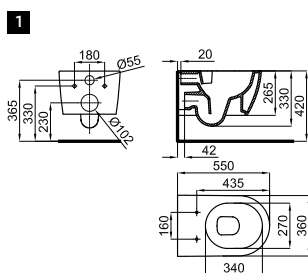

ACRO COMPACT