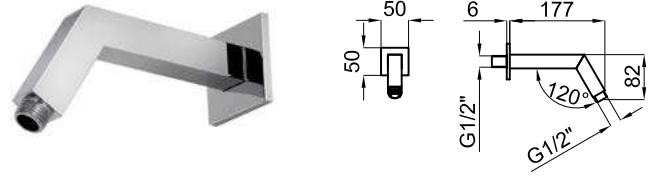

EX 100090431 chrome chromé 0.36 45,00 €

SQUARE - Square 18 cm shower head arm, wall connection
Bras pomme de douche Square 18 cm. à mur