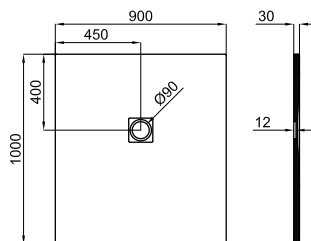

100 x 90 cm.

100293427 14.95 40 **377,00 €**