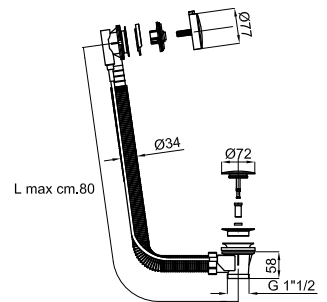

Clicker bath waste with overflow L120CM
Vidage clicker débordement per baignoire L120CM