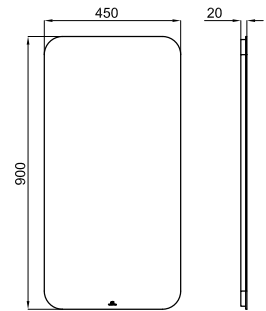

PACK Included accessories: Accessoires inclus:

I-SMART 100341861	mirror miroir	5.86	25	818,00 €

FORMA - Vertical mirror 90X45cm backlighted and proximity sensor. Class II, 4000K, IP44, 220V, 26W.
Miroir vertical 90X45cm rétroéclairage et capteur de proximité. Classe II, 4000K, IP44, 220V, 26W.

We recommend: / On recommande: