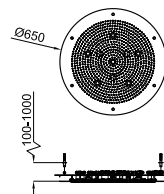

SEASONS PRODUCT RANGE · GAMME SEASONS

	700034505			polished stainless steel miroir		4.450,00 €
				matt black noir mat		4.930,00 €
				gold or		7.160,00 €
				copper cuivre		7.160,00 €
				titanium titane		7.160,00 €
				brushed gold or brosse		7.160,00 €
				brushed copper cuivre brosse		7.160,00 €
				brushed titanium titane brosse		7.160,00 €

SEASONS ROUND - 35 cm ceiling build-in sprayer. Water functions: rain, nebulizer and central jet. Additional features: color therapy and aromatherapy. It includes Seasons keyboard and the flowers, energy, and relax aroma packs. Protection IPX4. Voltage 220 V. It's necessary to order a valve of at least 3 outputs to operate the shower head. More information regarding minimum requirements for each water outlet are available in the installation manuals.

SEASONS ROUND - Ciel de pluie encastré au plafond 35cms. Fonctions d'eau: pluie, brumisateur et jet central. Fonctions supplémentaires: chromothérapie et aromathérapie. Comprend le clavier Seasons et le pack d'arômes flowers, énergie et relax. Protection IPX4. Tension d'alimentation 220 V. Il est nécessaire de commander un robinet avec au moins 3 sorties pour faire fonctionner le ciel de pluie. Pour plus d'informations concernant les débits d'eau minimum pour chaque sortie d'eau veuillez consulter les instructions de montage.

	700034504			polished stainless steel miroir		7.220,00 €
				matt black noir mat		7.820,00 €
				gold or		9.750,00 €
				copper cuivre		9.750,00 €
				titanium titane		9.750,00 €
				brushed gold or brosse		9.750,00 €
				brushed copper cuivre brosse		9.750,00 €
				brushed titanium titane brosse		9.750,00 €

SEASONS ROUND - 65 cm ceiling build-in sprayer. Water functions: inner rain, peripheral rain, nebulizer, central jet and inner + peripheral rain. Additional features: color therapy and aromatherapy. It includes Seasons keyboard and the flowers, energy, and relax aroma packs. Protection IPX4. Voltage 220 V. It's necessary to order a valve with minimum 4 outputs which can operate 2 outputs at the same time. More information regarding minimum requirements for each water outlet are available in the installation manuals. Includes shower head and keyboard.

SEASONS ROUND - Ciel de pluie encastré au plafond de 65cms. Fonctions : pluie intérieure, pluie périphérique, brumisateur, jet central et pluie intérieure + pluie périphérique. Fonctions supplémentaires: chromothérapie et aromathérapie. Comprend un clavier Seasons et des packs de parfums flowers, énergie et relax. Protection IPX4. Alimentation 220 V. Robinet non inclus. Il sera nécessaire de commander un robinet avec au moins 4 sorties pouvant utiliser 2 sorties simultanément pour faire fonctionner le ciel de pluie. Pour plus d'informations concernant les débits d'eau minimum pour chaque sortie d'eau veuillez consulter les instructions de montage. Comprend pomme de douche et clavier.