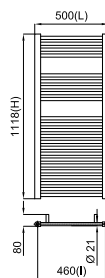

Included accessories: / Accessoires inclus:

CONTRACTS

AC 500x730 mm.

	●	●
L mm	500	500
l mm	460	460
H mm	730	730
Tube N°	16	16
Watt ΔT = 50 K	240	318
Watt ΔT = 30 K	132	178
Resist. W	-	-
Fij. N°	4	4

AC 500x1118 mm.