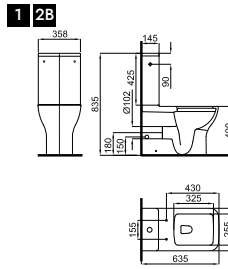

URBAN C

3A 3B

3C

1	C/C floor outlet rimless pan with fixing kit 100041212 <i>Cuvette rimless au sol sortie verticale avec fixations 100041212</i>		clean rimless 100348608	white blanc	30.35 19	228,00 €
2A	C/C Cistern including internals bottom left inlet. <i>Réservoir avec alimentation inférieure gauche et mécanisme</i>		4,5/3L 100348610	white blanc	13.9 60	191,00 €
2B	C/C Cistern including internal mechanism side inlet (both sides). <i>Réservoir avec alimentation latérale (deux côtés) et mécanisme</i>		4,5/3L 100348611	white blanc	13.8 60	191,00 €
2C	C/C Cistern including internals bottom left inlet. <i>Réservoir avec alimentation inférieure gauche et mécanisme</i>		4/2L 100379608 NEW	white blanc	14.45 64	191,00 €
3A	Seat and cover <i>Abattant cuvette</i>		100351884	white blanc	2.93 168	116,00 €
3B	Soft-close seat and cover <i>Abattant cuvette descente retenue</i>	SOFT CLOSE	100351885	white blanc	2.93 168	146,00 €
3C			100351886	white blanc	2.58 168	181,00 €

1
It is required
Requiert
S - V
 100041330
p. 91

2A 2B
It is required
Requiert
 100091751 100310426
p. 217 p. 217

3A 3B

3C