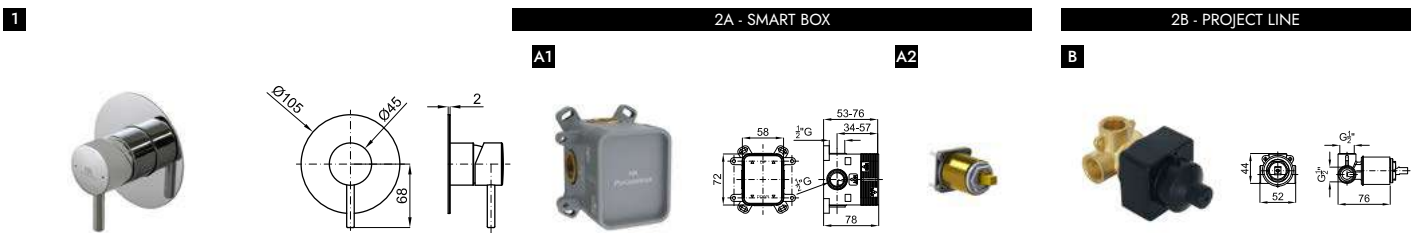

1	Single lever concealed shower mixer trim kit. <i>Partie externe mitigeur encastré douche</i>	EX	100345147		0.45	141,00 €
			100345148		0.45	164,00 €
A1	SMART BOX - Universal and quick installation for 1 way mixer with a Ø35 mm. ceramic cartridge and 1/2" connections. The 3 bar pressure is 22,1 L/min. 2 mufflers and a 1/2" plug included. <i>SMART BOX - Corps encastré d'installation rapide universelle pour mitigeur à 1 sortie. Avec cartouche céramique de Ø35mm et connexions 1/2". Le débit à 3 bars de pression est de 22,1 l/min. 2 silencieux et un bouchon 1/2" inclus.</i>		100124166		1.25	96,00 €
A2	SMART BOX - Internal component for built-in mixer 100124166 <i>SMART BOX - Pièces internes pour corps encastré mitigeur 100124166</i>		100124169		0.36	58,00 €
B	PROJECT LINE - Concealed shower valve with Ø35 mm ceramic cartridge and 1/2" connectors. Flow rate 21 l/min. at 3 bar <i>PROJECT LINE - Corps interne mitigeur encastré douche, avec cartouche céramique de Ø35 mm, connection de 1/2", débit à 3 bars de pression 21 l/min.</i>		100107937		0.55	26,00 €