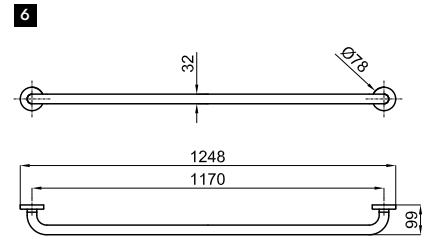

1 30 cm. grab rail
Barre murale 30 cm.

100042147

polished stainless steel
miroir

0.8

130,00 €

2 40 cm grab rail
Barre murale 40 cm.

100042149

white epoxy
epoxy blanc

0.8

110,00 €

3 60 cm. grab rail
Barre murale 60 cm.

100356795

polished stainless steel
miroir

1.01

63,00 €

4 80 cm. grab rail
Barre murale 80 cm.

100042137

white epoxy
epoxy blanc

1.15

136,00 €

5 100 cm. grab rail
Barre murale 100 cm.

100356796

polished stainless steel
miroir

1.53

98,00 €

6 120 cm. grab rail
Barre murale 120 cm.

100042177

polished stainless steel
miroir

1.8

212,00 €

100356797

polished stainless steel
miroir

2.08

123,00 €