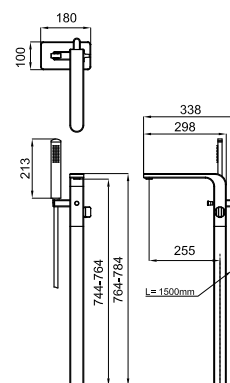

LOUNGE

100362564	NEW		chrome chromé	1.744,00 €
100362565	NEW		matt black noir mat	2.045,00 €
100362566	NEW		copper cuivre	2.406,00 €
100362567	NEW		titanium titane	2.406,00 €
100362568	NEW		brushed copper cuivre brosse	2.467,00 €
100362569	NEW		brushed titanium titane brosse	2.467,00 €