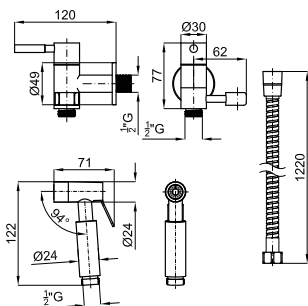

ACCESSORIES · ACCESSOIRES