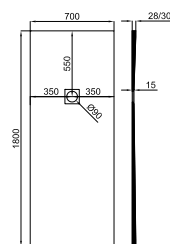

NEW CONCRETE

100376620 339,00 €

100376621 406,00 €

100376622 471,00 €

100376623 539,00 €

100376624 577,00 €

180 x 70 cm.

100376625 607,00 €

100376626 310,00 €

100376627 385,00 €

100376628 463,00 €

100376629 539,00 €

100376630 577,00 €

100376631 619,00 €