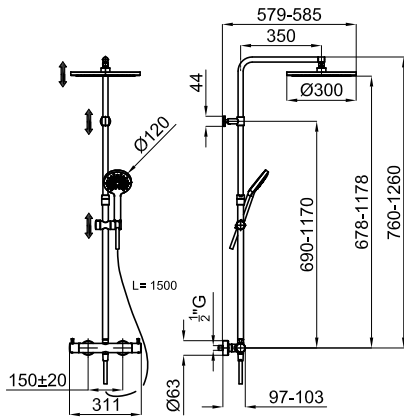

TEC ROUND

126h x 31,1 x 58,5

0.03 m³

10037727 NEW

chrome
chromé

926,00 €

10037728 NEW 60

matt black
noir mat

1.179,00 €

Thermostatic shower column with built-in wax thermoelement with savetouch technology, round shower head, telescopic slide rail with slider bracket and hand shower. With connections of 1/2" and with a distance of 150±20mm between them. It includes non-return valve and safety stop at 38°C. The flow rate at 3 bar of the hand shower is 8,19 l/min and of the shower head 8,83 l/min.

Colonne de douche mitigeur thermostatique avec élément à cire incorporé, technologie SAVE-TOUCH, ciel de pluie rond, barre de douche extensible avec support de douchette coulissante et douchette. Raccordements de 1/2" et distance entre raccords 150mm +/- 20mm. Inclus clapets anti-retour et butée sécurité à 38°C. Le flux à 3 bars de pression est de 8,19 l/min pour la douchette et de 8,83 l/min pour le ciel de pluie.

126h x 28,9 x 58,1

0.03 m³

10037729 NEW

chrome
chromé

848,00 €

10037730 NEW 60

matt black
noir mat

1.101,00 €

10037731 NEW 120

copper
cuivre

1.889,00 €

10037733 NEW 120

titanium
titane

1.889,00 €

10037732 NEW 120

brushed copper
cuivre brossé

2.226,00 €

10037734 NEW 120

brushed titanium
titane brossé

2.226,00 €

Shower column with mixer taps with round shower head, telescopic slide rail with slider hand shower bracket and hand shower. With connections of 1/2" and with a distance of 150±20mm between them. It includes a non-return valve. The flow rate at 3 bar of the hand shower is 8,19 l/min and of the shower head 8,65 l/min.