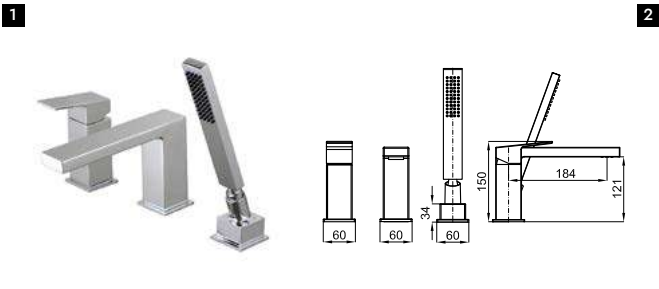

SQUARE

EX	Code	Color	Flow rate	Price
	100289143	chrome <i>chromé</i>	0.54	110,00 €
	100289127	matt black <i>noir mat</i>	0.54	127,00 €
	100289135	copper <i>cuivre</i>	0.54	166,00 €
	100289144	titanium <i>titane</i>	0.54	166,00 €
	100289145	brushed copper <i>cuivre brossé</i>	0.54	180,00 €
	100289128	brushed titanium <i>titane brossé</i>	0.54	180,00 €

Concealed bath spout. "Clean" adjustable aerator. Flow rate 25 l/min. at 3 bar.
Bec de remplissage pour baignoire. Mousseur orientable "clean". Arejador "clean". À 3 bars de pression 25 l/min.

1	Code	Color	Flow rate	Price
1	100284617	chrome <i>chromé</i>	2.33	435,00 €
	100284636	matt black <i>noir mat</i>	2.33	510,00 €
	100284643	copper <i>cuivre</i>	2.33	639,00 €
	100284624	titanium <i>titane</i>	2.33	639,00 €
	100284635	brushed copper <i>cuivre brossé</i>	2.33	715,00 €
	100284660	brushed titanium <i>titane brossé</i>	2.33	715,00 €
2	100166061	chrome <i>chromé</i>	2.4	260,00 €
	100271600	matt black <i>noir mat</i>	2.4	435,00 €
	100284634	copper <i>cuivre</i>	2.33	469,00 €
	100284652	titanium <i>titane</i>	2.33	469,00 €
	100284615	brushed copper <i>cuivre brossé</i>	2.33	506,00 €
	100284651	brushed titanium <i>titane brossé</i>	2.33	506,00 €

2B