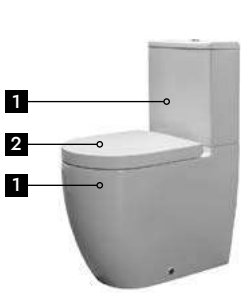

ACRO COMPACT

SET

1 C/C adjustable outlet "rimless" pan set with bottom left-hand side inlet 4,5/3 L cistern including Touchless flushing system. With fixing kit 100359631.
Set cuvette au sol "rimless", sortie orientable et réservoir alimentation inférieure gauche 4,5/3 L, avec système chasse "Touchless". Inclus fixations 100359631.

BTW 100345405
4,5/3L
clean rimless
I-SMART

white blanc 50.35 12 **705,00 €**

2A Soft-close seat and cover
Abattant cuvette descente retenue

SOFT CLOSE 100253386

white blanc 2.69 168 **156,00 €**

2B Soft-close seat and cover
Abattant cuvette descente retenue

100360930 white blanc 2.44 168 **176,00 €**

It is required
Requirt

S - V ☒ p. 97
S - H 100041216 p. 90
100091751 p. 217
100310426 p. 217

1A 1B 1C 1D

It is required
Requirt

S - V ☒ p. 97
S - H 100041216 p. 90