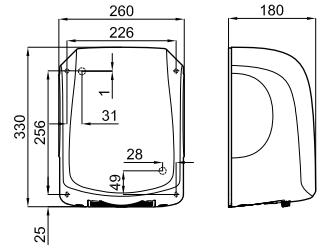

100243293

polished stainless steel
miroir

4.95

522,00 €

High speed steel optical hand dryer. 220V.
Sèche mains optique haute vitesse en acier. 220V.