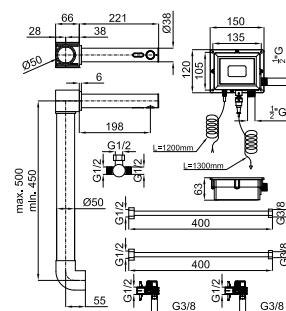

100376700 NEW	chrome chromé	3.85	625,00 €
I-SMART				100376701 NEW	matt black noir mat	3.85	770,00 €
				100376703 NEW	brushed copper cuivre brossé	3.85	986,00 €
				100376702 NEW	brushed titanium titane brossé	3.85	986,00 €

ROUND - Electronic basin mixer with 2 water inlets 1/2" connections, "plus" aerator, without pop up waste. AC option (220V-6V, 50Hz) or DC (4x1.5V battery (AA)). Flow rate 5 l/min at 3 bar. Filters included