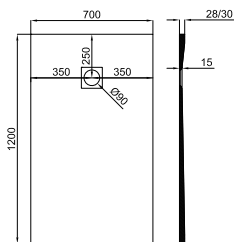

Available sizes
 Mesures disponibles

cm	70	80	90
80	-	●	-
90	-	-	●
100	●	●	-
120	●	●	●
140	●	●	●
150	-	●	-
160	●	●	●
170	●	●	-
180	●	●	●
200	-	●	●

NEW CONCRETE

100 x 70 cm.

100376620    339,00 €

120 x 70 cm.