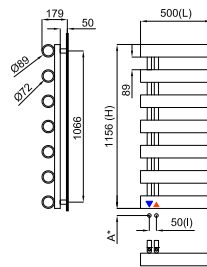

L mm	500
I mm	50
H mm	1156
Tubo N°	7
Watt ΔT = 50 K	738
Watt ΔT = 30 K	376
Resist. W	-
Fij. N°	4

- (,) 100346752 matt black / noir mat 2.667,00 €
- EL 100346757 matt black / noir mat 3.012,00 €
- ML 100346759 matt black / noir mat 3.050,00 €

- (,) 700034506 colors / couleurs 2.910,00 €

Finish Studio * / **

- matt yellow / jaune mat
- matt light blue / bleu clair mat
- matt dark blue / bleu foncé mat
- matt beige / beige mat
- matt grey / gris mat
- matt brown / marron mat
- matt black / noir mat
- matt pink / rose mat
- matt green / vert mat

Included accessories: / Accessoires inclus:

* The colour shown in this graphic, may have variations in shade, saturation and brightness, with respect to the finished product.

* La couleur représentée dans ce document graphique peut présenter des variations de teinte, de saturation et de brillance, par rapport au produit fini.

** Made to order

** Sur commande spéciale