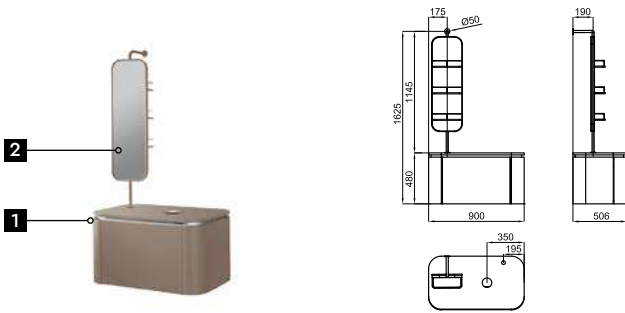

FORMA

FORMA

100334365	almond almond	60	4	4.999,00 €
100334364	merlot merlot	60	4	4.999,00 €
100334380	forest forest	60	4	4.999,00 €

PACK FURNITURE FORMA: 90cm wall mounted vanity for over countertop basin. Exterior surface made of Project Tech. It incorporates a central drawer (with an interior drawer), both with soft close system and two side drawers with shelves and soft close system + 360° rotatory mirror with shelves on the back to be installed next to the wall hang Forma vanity for over countertop basin.