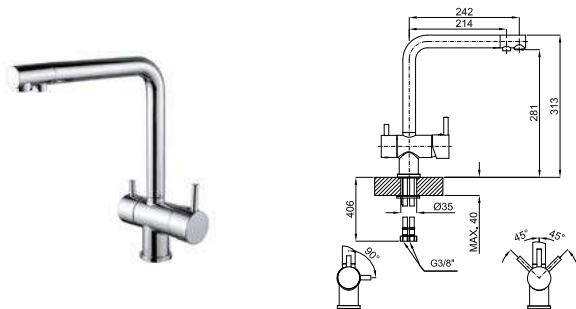

KITCHEN TAPS · ROBINETTERIE DE CUISINE

100378475 **NEW**

chrome
chromé

3.6

601,00 €

OSMOSIS N - Single lever sink mixer for osmosis system with swivel spout. Ø35 mm ceramic cartridge and 3/8" connection. Length of hoses 406 mm and "Plus" aerator. Osmosis system is not included

OSMOSIS N - Mitigeur d'évier préparé à un système d'osmose. Avec cartouche Ø35 mm, raccords 3/8". Longueur 406 mm, mousseur "Plus". Système d'osmose n'est pas inclus. Bec orientable