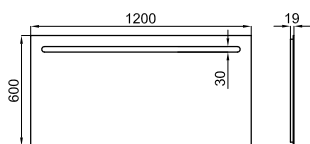

100312604
mirror
miroir
9.85 20
392,00 €

SMART LINE - 120x60 cm horizontal mirror with light strip illuminated by leds. Includes defogger system. Class II, IP44, 4000K, 46W (220V).
Miroir horizontal 120x60 cm avec éclairage LED. Système antibuée inclus. Classe II, IP44, 4000K, 46W (220V).