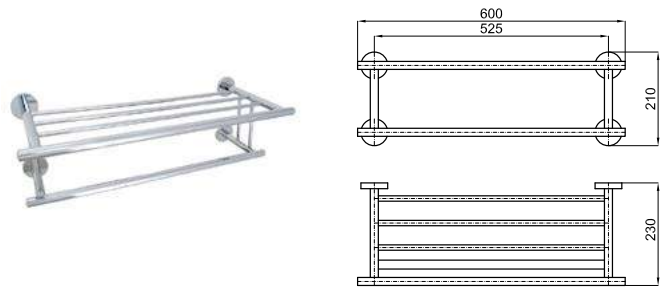

100103967	chrome chromé	0.81	101,00 €

2 arm towel rail 60 cm
Porte-serviettes 2 barres 60 cm.

100102360	chrome chromé	2.3	201,00 €

Clean towel rail with extra hanging rail
Porte-serviettes + étagère