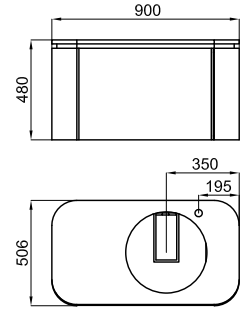

FORMA

100312958	almond almond	56 4	4.904,00 €
100312967	merlot merlot	56 4	4.904,00 €
100312939	forest forest	56 4	4.904,00 €

100312637	almond almond	50.75 6	3.491,00 €
100312670	merlot merlot	50.75 6	3.491,00 €
100312949	forest forest	50.75 6	3.491,00 €

PACK FURNITURE FORMA: 90cm wall hang vanity for recessed basin. Exterior surface made of Project Tech. It incorporates a central drawer (with an interior drawer), both with soft close system and two side drawers with shelves and soft close system + 360° rotatory mirror with shelves on the back to be installed next to the wall mounted Forma vanity for recessed basin.
PACK MEUBLE FORMA: Meuble suspendu 90cm pour vasque à encastrer. Surface extérieur en Project Tech. Inclus un tiroir central (avec un tiroir intérieur), les deux avec fermeture ralentie et deux tiroir latéraux avec des étagères et fermeture ralentie + Miroir giratoire 360° avec étagères sur la partie arrière pour installer sur le meuble suspendu Forma pour vasque à encastrer.

90cm wall hang vanity for recessed basin. Exterior surface made of Project Tech. It incorporates a central drawer (with an interior drawer), both with soft close system and two side drawers with shelves and soft close system.
Meuble suspendu 90cm pour vasque à encastrer. Surface extérieur en Project Tech. Inclus un tiroir central (avec un tiroir intérieur), les deux avec fermeture ralentie et deux tiroir latéraux avec des étagères et fermeture ralentie.

PACK	Included accessories: Accessoires inclus		
	almond almond	merlot merlot	forest forest
1	100312637	1	100312670
2	100312669	2	100312690
		1	100312949
		2	100312966