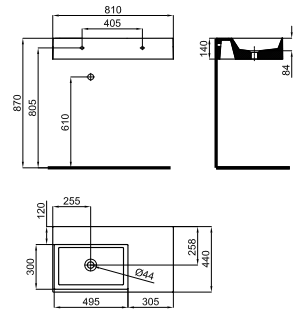

ESSENCE

	THIN 100200808		white blanc		21.85 32	541,00 €
	100285136		matt white blanc mate		21.85 32	948,00 €
	100285140		matt black noir mat		21.85 32	948,00 €

	THIN 100272268		white blanc		24.1 32	541,00 €

80 cm. wall hung basin with left offset bowl, without taphole, overflow and 100041225 fixing kit.
Lavabo 80 cm suspendu à bac décalé vers la gauche, sans trou pour la robinetterie, trop-plein et fixations 100041225.

80 cm. wall hung basin with left offset bowl, taphole, overflow and 100041225 fixing kit.
Lavabo 80 cm suspendu à bac décalé vers la gauche, trou pour la robinetterie, trop-plein et fixations 100041225.

	THIN 100243664		white blanc		22.15 32	541,00 €

80 cm. wall hung basin with right offset bowl, taphole, overflow and 100041225 fixing kit.
Lavabo 80 cm suspendu à bac décalé vers la droite, trou pour la robinetterie, trop-plein et fixations 100041225.

	THIN 100243636		white blanc		24.1 32	541,00 €

80 cm. wall hung basin with central bowl, taphole, overflow and 100041225 fixing kit.
Lavabo 80 cm suspendu à bac centré, trou pour la robinetterie, trop-plein et fixations 100041225.

	THIN 700036500 NEW		colors couleurs		24.1 32	1.080,00 €

80 cm. wall hung basin with central bowl, taphole, overflow and 100041225 fixing kit.
Lavabo 80 cm suspendu à bac centré, trou pour la robinetterie, trop-plein et fixations 100041225.

	100289864		chrome chrome		0.91 250	117,00 €

	100289842		matt black noir mat		0.91 250	121,00 €

Towel rail for 80 cm. basin
Porte-serviettes pour lavabo 80 cm.