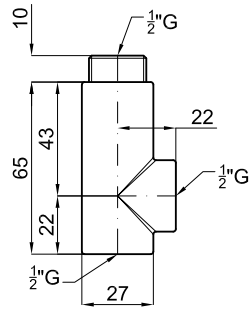

ACCESSORIES · ACCESSOIRES

100098849	chrome chromé	0.17	33,00 €
100114709	white blanc	0.17	33,00 €
100284591	matt black noir mat	0.17	41,00 €

65 mm Racord "T" for mixed radiator
Racord "T" 65 mm pour radiateur mixte