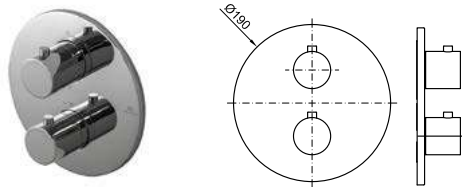

1 Thermostatic smart box external component.
Pièce externe Smartbox thermostatique

SMART BOX SLIM

2

3

		EX	100124173	chrome chrome	0.93	344,00 €
	100327528	gold or	0.93	495,00 €		
	100327526	brushed gold or brosse	0.93	517,00 €		
	100280797	brushed copper cuivre brosse	0.93	517,00 €		
	100280870	brushed titanium titane brosse	0.93	517,00 €		
2	100238318		2.15	146,00 €		
3	100238407		1.22	236,00 €		

2 SMART BOX SLIM - Universal and quick installation for 1, 2 or 3 ways mixers with with wax thermo-element and 1/2" connections. Flow rate one outlet: 21 l/min. at 3 bar. and other outlet: 20 l/min. at 3 bar.
SMART BOX SLIM- Corps encastré d'installation rapide universelle pour thermostatique à 1, 2 ou 3 sorties. Avec cartouche thermostatique en cire incorporée et connexions 1/2". 3 bars de pression pour une sortie: 21 l/min. et pour l'autre deux: 20 l/min.

3 SMART BOX SLIM- Internal thermostatic component for 3 exits 100238318
SMART BOX SLIM- Pièce interne thermostatique 3 sorties 100238318