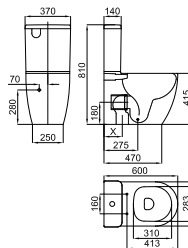

1A 1B 1D

It is required
Requirt

100091751 p. 217
100310426 p. 217

1A