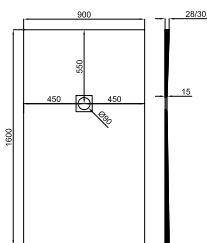

160 x 90 cm.

100376638 24.4 10 **695,00 €**