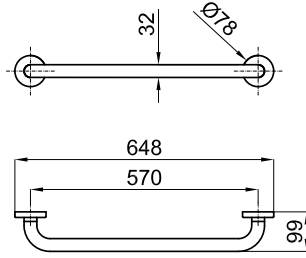

2.08

123,00 €

EASY

100358304

polished stainless steel
miroir

1.29

82,00 €

60 cm grab rail
Barre murale 60 cm.