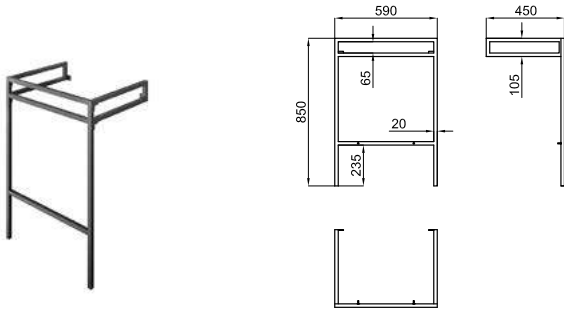

MARNE N

CONSOLE · STRUCTURE

60 cm