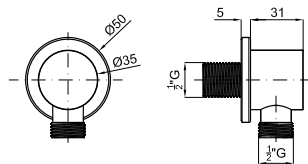

ROUND INOX

AISI 316 HOJ EX 100281181

brushed stainless steel
inox brossé

0.29 51,00 €

Shower outlet elbow
Prise d'eau murale