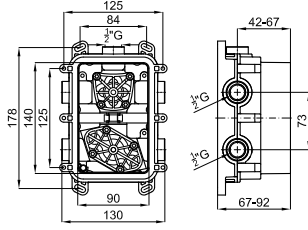

CONCEALED CONCEPT: THERMOSTATICS · CONCEPT ENCASTRÉ: THERMOSTATIQUES

1

2