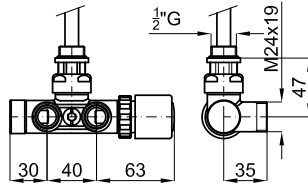

100041892	chrome chromé	0.64	267,00 €
100312679	matt black noir mat	0.64	325,00 €

Horizontal valve for monotube
Valve monotube horizontale