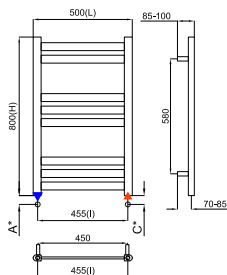

Included accessories: / Accessoires inclus:

NEW URBAN C

AC

500x800 mm.

AC

500x1200 mm.

	●	●
L mm	500	500
I mm	455	455
H mm	800	800
Tube N°	8	8
Watt ΔT = 50 K	187	282
Watt ΔT = 30 K	102	153
Resist. W	-	-
Fij. N°	4	4