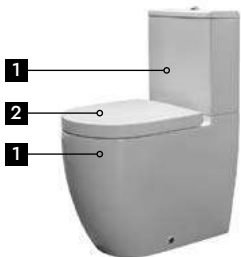

1A 1B 1D

It is required
Requirt

100091751 p. 217
100310426 p. 217

1A