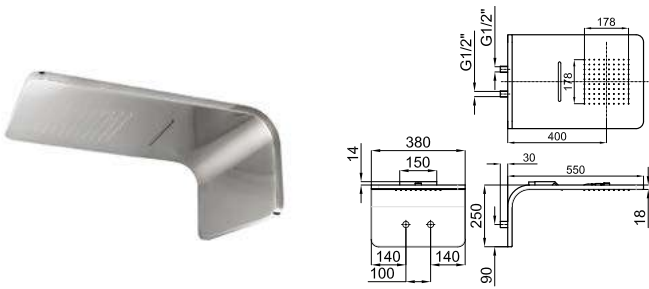

LOUNGE

designed by Simone Micheli

			100089933		polished stainless steel acier miroir		12.7	2.626,00 €
EX XXL AISI 304								
			100340405		matt black noir mat		12.7	2.850,00 €
EX XXL								
			100181041		copper cuivre		12.7	4.220,00 €
			100181042		titanium titane		12.7	4.220,00 €

Rain+cascade shower head with 1/2" connectors. Flow rate 16,80 l/min. at 3 bar. Rain shower function 10,8 l/min and cascade 11,40 l/min.
Pomme de douche fonction pluie + cascade avec raccords de 1/2". À 3 bars de pression fonction pluie 10,8 l/min et fonction cascade 11,4 l/min.