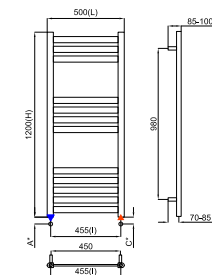

Included accessories: / Accessoires inclus:

NEW URBAN C

AC

500x800 mm.

AC

500x1200 mm.

	●	●
L mm	500	500
I mm	455	455
H mm	800	800
Tube N°	8	8
Watt ΔT = 50 K	187	282
Watt ΔT = 30 K	102	153
Resist. W	-	-
Fij. N°	4	4