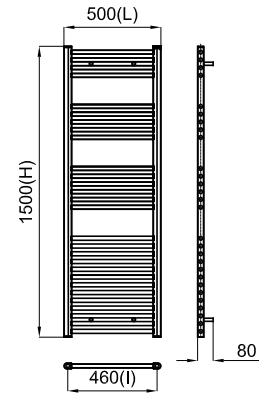

CONTRACTS

AC

500x1500 mm.

L mm	500	500
l mm	460	460
H mm	1500	1500
Tube N°	28	28
Watt ΔT = 50 K	417	631
Watt ΔT = 30 K	217	336
Resist. W	-	-
Fij. N°	4	4

(r)	100066007	chrome chromé	11.75	48	390,00 €
	100066017	white blanc	11.75	48	229,00 €
EL1	100214982	chrome chromé	19.2	48	638,00 €
	100214972	white blanc	19.2	48	437,00 €
ML1	100214978	chrome chromé	19.2	48	614,00 €
	100214937	white blanc	19.2	48	410,00 €

Included accessories: / Accessoires inclus: