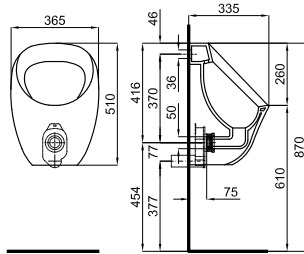

URINALS · URINOIRS

100377903 **NEW** white blanc 19 16 205,00 €

ACRO COMPACT - Urinal with rear water supply and side attachment with 100041212 fixing kit. Includes 100041265 siphon. Can be installed on solid walls or light walls.
ACRO COMPACT - Urinoir à alimentation arrière et maintien latéral par fixations 100041212. Le siphon 100041265 est inclus.

I-SMART 100345412 white blanc 21.35 15 704,00 €

ACRO COMPACT - Urinal with rear water supply with diffuser valve with integrated IR system (power supply by AC-DC 220V or batteries 4x1,5V). Includes fixings 100295683 and siphon 100295683. For brick walls installation. For dry walls installation, the concealed frame 100308332 and the fixings kit 100306663 must be ordered.

ACRO COMPACT - Urinoir à alimentation arrière avec valve diffuseur et système IR intégré (alimentation par un transformateur AC-DC 220 V ou des piles 4x1,5 V). Comprend les fixations 100295683 et le siphon 100295683. Pour installation au mur en brique. Pour installer sur placo-plâtre, commander le bâti-support 100308332 et les fixations 100306663.