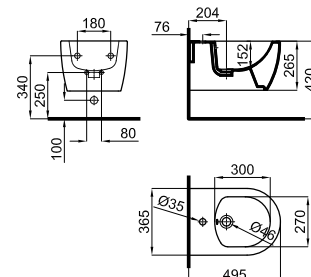

BTW ●●● **100344613** ● white blanc 27.85 16 **328,00 €**

100374267 NEW 60 ● matt white blanc mate 27.85 16 **547,00 €**

Bidet with fixing kit 100239113.
Bidet avec fixations 100239113.

100374707 NEW ●●● **100374707 NEW** ● white blanc 20.25 22 **298,00 €**

100374708 NEW 60 ● matt white blanc mate 20.25 22 **397,00 €**

100374709 NEW 60 ● matt black noir mat 20.25 22 **427,00 €**

49cm Wall hung bidet with fixing kit.
Bidet suspendu 49cm avec fixations.

For installation in wall frames/cisterns, check the maximum installation range of the pipes already included (drainage and supply) with the dimensions indicated in their respective drawings: Drainage connection pipe: If a longer pipe length is required, up to a maximum installation range of 245 mm, please request the pipe corresponding to the code 100213056. Supply pipe: If a longer pipe length is required, up to a maximum installation range of 260 mm, please request the pipe corresponding to the code 100213068.

Pour l'installation sur des châssis/citernes, vérifiez la plage maximale d'installation des tubes déjà inclus (évacuation et alimentation) avec les cotes indiquées sur leurs plans respectifs : Tuyau de raccordement de vidange : si vous avez besoin d'une longueur de tube supérieure, et pour une plage maximale d'installation de 245 mm, demandez le tube correspondant au code 100213056. Tube d'alimentation : si vous avez besoin d'une longueur de tube supérieure, et pour une plage maximale d'installation de 260 mm, demandez le tube correspondant au code 100213068.