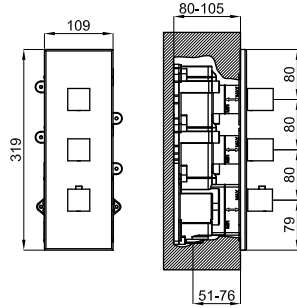

THERMOSTATIC VALVES · THERMOSTATIQUES

1

2