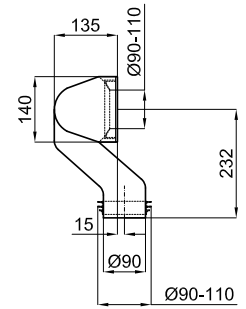

100058641

white
blanc

0.39 300

26,00 €

Eccentric évacuation elbow, for S-OR toilets, with multiple joint, and wall-fixing screw.
Coude évacuation excentré, pour cuvettes S-OR, avec multi-joints et vis de fixation murale