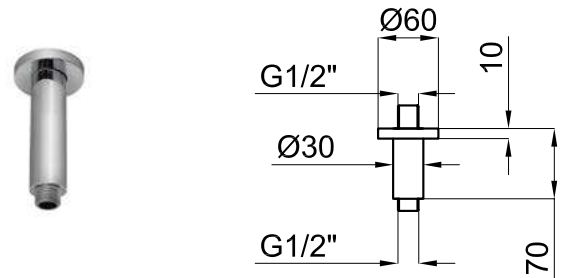

EX 100146670 chrome chromé 0.22 47,00 €

RONDO - Rondo 7 cm shower head arm, ceiling connection
Bras Rondo 7 cm. au plafond