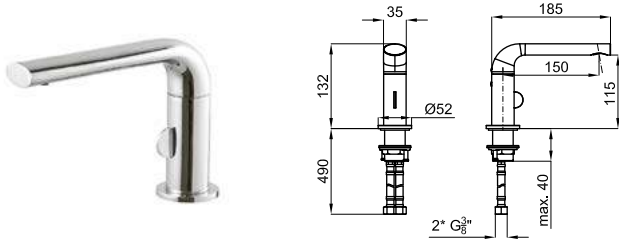

SWAN

designed by ERRE

			100346748		chrome chromé		1.36	296,00 €	
			100346749			matt black noir mat		1.36	339,00 €

Single lever basin mixer 3/8". Ø25mm. ceramic cartridge. Connection 3/8" and length of hoses 450 mm. "Plus" aerator. Flow rate 5 l/min. at 3 bar.
Mitigeur lavabo avec cartouche céramique de Ø25mm. Sans bonde de vidage. Connexions 3/8" et longueur flexibles 450mm. Mousseur "plus". Débit à 3 bars de 5 l/min