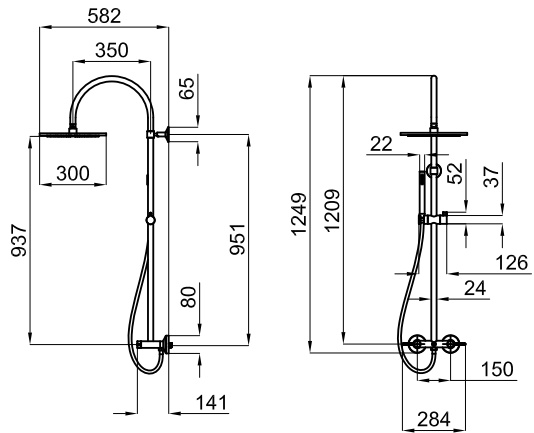

125h x 30 x 58

L 103 cm
W 41 cm
H 10 cm

0.04 m³

EX

100280346

chrome
chromé

1.127,00 €

100280364

gold
or

1.737,00 €

100304093

brushed gold
or brossé

2.138,00 €

100280383

brushed copper
cuivre brossé

2.138,00 €

LUXE. Shower column with mixer taps, L1249MM. Upper circular curve shower bar, D300MM shower head, round hand shower including check valve, sliding hand shower holder. LUXE design handles. With connections of 1/2" and with a distance of 150±20mm between them. The flow rate at 3 bar is 6,3 l/min of the hand shower and 10,9 l/min of the shower head.

LUXE. Colonne de douche avec mélangeur, L1249MM. Barre de douche courbe supérieure, ciel de pluie D300MM, douchette à main ronde avec clapet anti-retour, support de douche à main coulissant. Leviers design LUXE. Avec des connexions de 1/2" et avec une distance de 150 ± 20 mm entre elles. Le débit à 3 bars est de 6,3 l/min de la douchette à main et de 10,9 l/min de la pomme de douche.