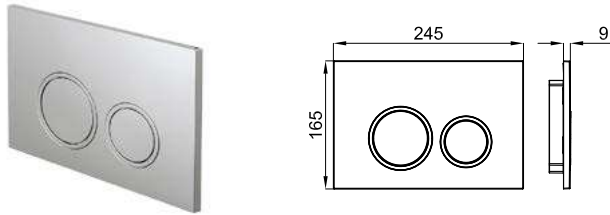

I-COMFORT LINE

I-SMART	100289917	chrome chromé	0.43 560	86,00 €
	100289885	white blanc	0.43 560	58,00 €
	100290180	black_chrome noir_chromé	0.43 560	82,00 €

I-SMART	100290176	white_chrome blanc_chromé	0.83 560	474,00 €
	100290181	black_chrome noir_chromé	0.83 560	474,00 €

CRYSTAL - i-Comfort double flush button
CRYSTAL - Plaque de commande double poussoir i-Comfort

RONDO - i-Comfort double flush button
RONDO - Plaque de commande double poussoir i-Comfort