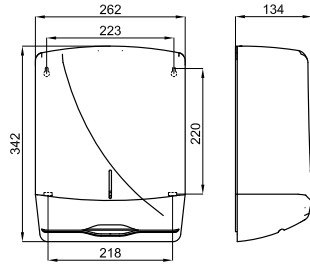

EASY

100243277

polished stainless steel
miroir

1.94

175,00 €

Zig-zag steel towel dispenser, Load display and flip-up front.
Distributeur de serviettes zig-zag en acier, repère de niveau et partie frontale rabattable.