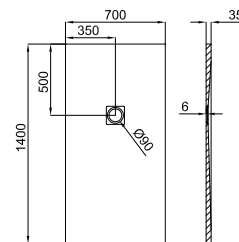

140 x 70 cm.

100286716 24.08 20 **413,00 €**