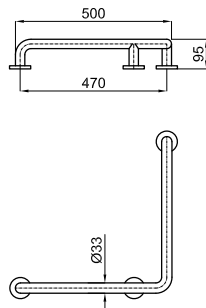

100042161 white epoxy *epoxy blanc* 2.1 **218,00 €**

100042159 polished stainless steel *miroir* 2.1 **250,00 €**

50x50 cm 90° grab rail
Barre murale coudeé 50x50 cm. 90°