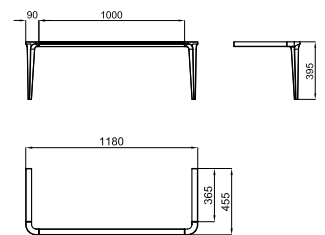

122 cm

100253701

walnut_grey
noyer_gris

50.75 6

3.552,00 €

100272192

walnut_sand
noyer_sable

50.75 6