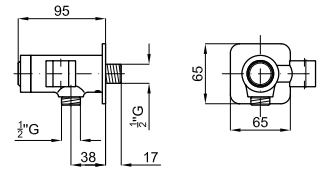

ACCESSORIES · ACCESSOIRES