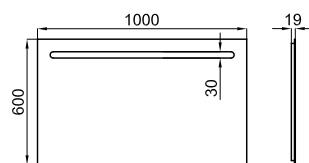

100312589
mirror
miroir
6.7 20
317,00 €

SMART LINE - 80x60 cm horizontal mirror with light strip illuminated by leds. Includes defogger system. Class II, IP44, 4000K, 33W (220V).
Miroir horizontal 80x60 cm avec éclairage LED. Système antibuée inclus. Classe II, IP44, 4000K, 33W (220V).

100312612
mirror
miroir
8.3 20
366,00 €

SMART LINE - 100x60 cm horizontal mirror with light strip illuminated by leds. Includes defogger system. Class II, IP44, 4000K, 35W (220V).
Miroir horizontal 100x60 cm avec éclairage LED. Système antibuée inclus. Classe II, IP44, 4000K, 35W (220V).