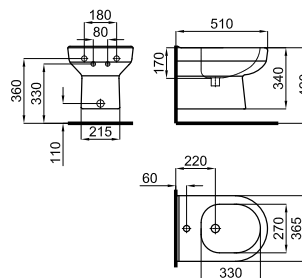

BTW ☐ ☐ ☐ **100357111** ☐ white blanc 21.1 20 **240,00 €**

BTW Bidet
Bidet au sol BTW

SOFT CLOSE ☐ ☐ ☐ **100357113** ☐ white blanc 18.95 24 **270,00 €**

Wall hung bidet with fixing kit
Bidet suspendu avec fixations

For installation in wall frames/cisterns, check the maximum installation range of the pipes already included (drainage and supply) with the dimensions indicated in their respective drawings: Drainage connection pipe: If a longer pipe length is required, up to a maximum installation range of 245 mm, please request the pipe corresponding to the code 100213056. Supply pipe: If a longer pipe length is required, up to a maximum installation range of 260 mm, please request the pipe corresponding to the code 100213068.

Pour l'installation sur des châssis/citernes, vérifier la plage maximale d'installation des tubes déjà inclus (évacuation et alimentation) avec les cotes indiquées sur leurs plans respectifs : Tuyau de raccordement de vidange : si vous avez besoin d'une longueur de tube supérieure, et pour une plage maximale d'installation de 245 mm, demandez le tube correspondant au code 100213056. Tube d'alimentation : si vous avez besoin d'une longueur de tube supérieure, et pour une plage maximale d'installation de 260 mm, demandez le tube correspondant au code 100213068.