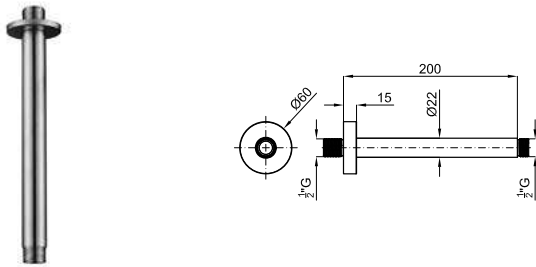

40 cm shower head arm, wall connection
Bras pomme de douche 40 cm. mural

AISI 316 EX 100281136 brushed stainless steel inox brossé 0.25 80,00 €

20 cm shower head arm, ceiling connection
Bras 20 cm. au plafond