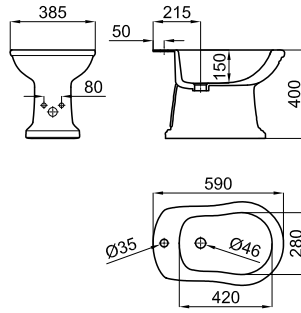

ANTIC

We recommend
On recommande
S - H

100041214
p. 91