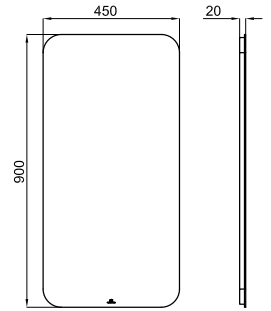

PACK	Included accessories: Accessoires inclus		
	almond almond	merlot merlot	forest forest
1	100312637	1	100312670
2	100312669	2	100312690
		1	100312949
		2	100312966

I-SMART 100341861	mirror mirroir	5.86 25	818,00 €
-------------------	-------------------	---------	----------