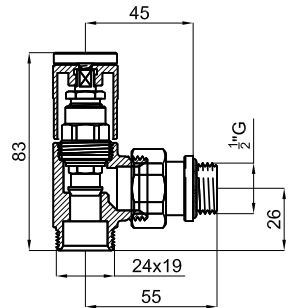

100058637	chrome chromé	0.37	73,00 €
100058633	white blanc	0.37	75,00 €
100273077	matt black noir mat	0.37	65,00 €
100291506	brushed stainless steel inox brossé	0.37	124,00 €

RONDO - Valve 1/2" 24/19
RONDO - Vanne 1/2" 24/19