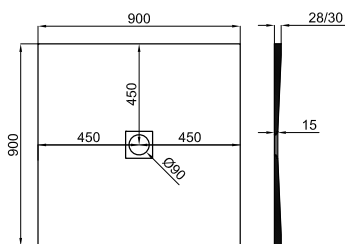

90 x 90 cm.

100376635 24.4 10 **391,00 €**