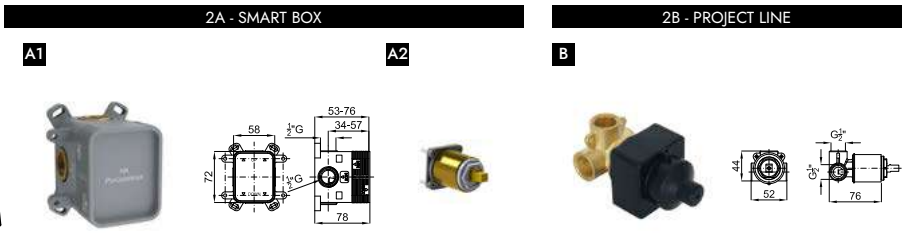

A1 SMART BOX - Universal and quick installation for 1 way mixer with a Ø35 mm. ceramic cartridge and 1/2" connections. The 3 bar pressure is 22,1 L/min. 2 mufflers and a 1/2" plug included.

SMART BOX - Corps encastré d'installation rapide universelle pour mitigeur à 1 sortie. Avec cartouche céramique de Ø35mm et connexions 1/2". Le débit à 3 bars de pression est de 22,1 l/min. 2 silencieux et un bouchon 1/2" inclus.

A2 SMART BOX - Internal component for built-in mixer 100124166
SMART BOX - Pièces internes pour corps encastré mitigeur 100124166

B PROJECT LINE - Concealed shower valve with Ø35 mm ceramic cartridge and 1/2" connectors. Flow rate 21 l/min. at 3 bar

PROJECT LINE - Corps interne mitigeur encastré douche, avec cartouche céramique de Ø35 mm, connexion de 1/2", débit à 3 bars de pression 21 l/min.

EX	100266828	chrome chromé	0.6	142,00 €
	100266837	matt black noir mat	0.6	181,00 €
	100124166		1.25	96,00 €
	100124169		0.36	58,00 €
	100107937		0.55	26,00 €