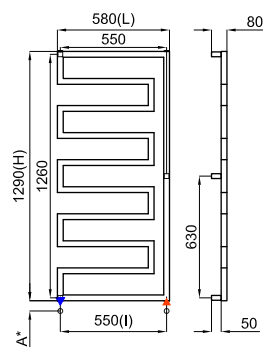

AC

580x1290 mm.

	●	●
L mm	580	580
l mm	550	550
H mm	1290	1290
Tube N°	10	10
Watt ΔT = 50 K	342	573
Watt ΔT = 30 K	180	298
Resist. W	-	-
Fij. N°	3	3

(.)	100346753	● chrome chromé	11 30	2.092,00 €
	100346754	● matt black noir mat	11 30	1.057,00 €
EL	100346761	● chrome chromé	17 30	2.436,00 €
	100346765	● matt black noir mat	17 30	1.370,00 €
ML	100346763	● chrome chromé	17 30	2.476,00 €
	100346767	● matt black noir mat	17 30	1.428,00 €

Included accessories: / Accessoires inclus: