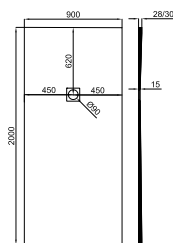

200 x 90 cm.

100376640 24.4 10 **866,00 €**