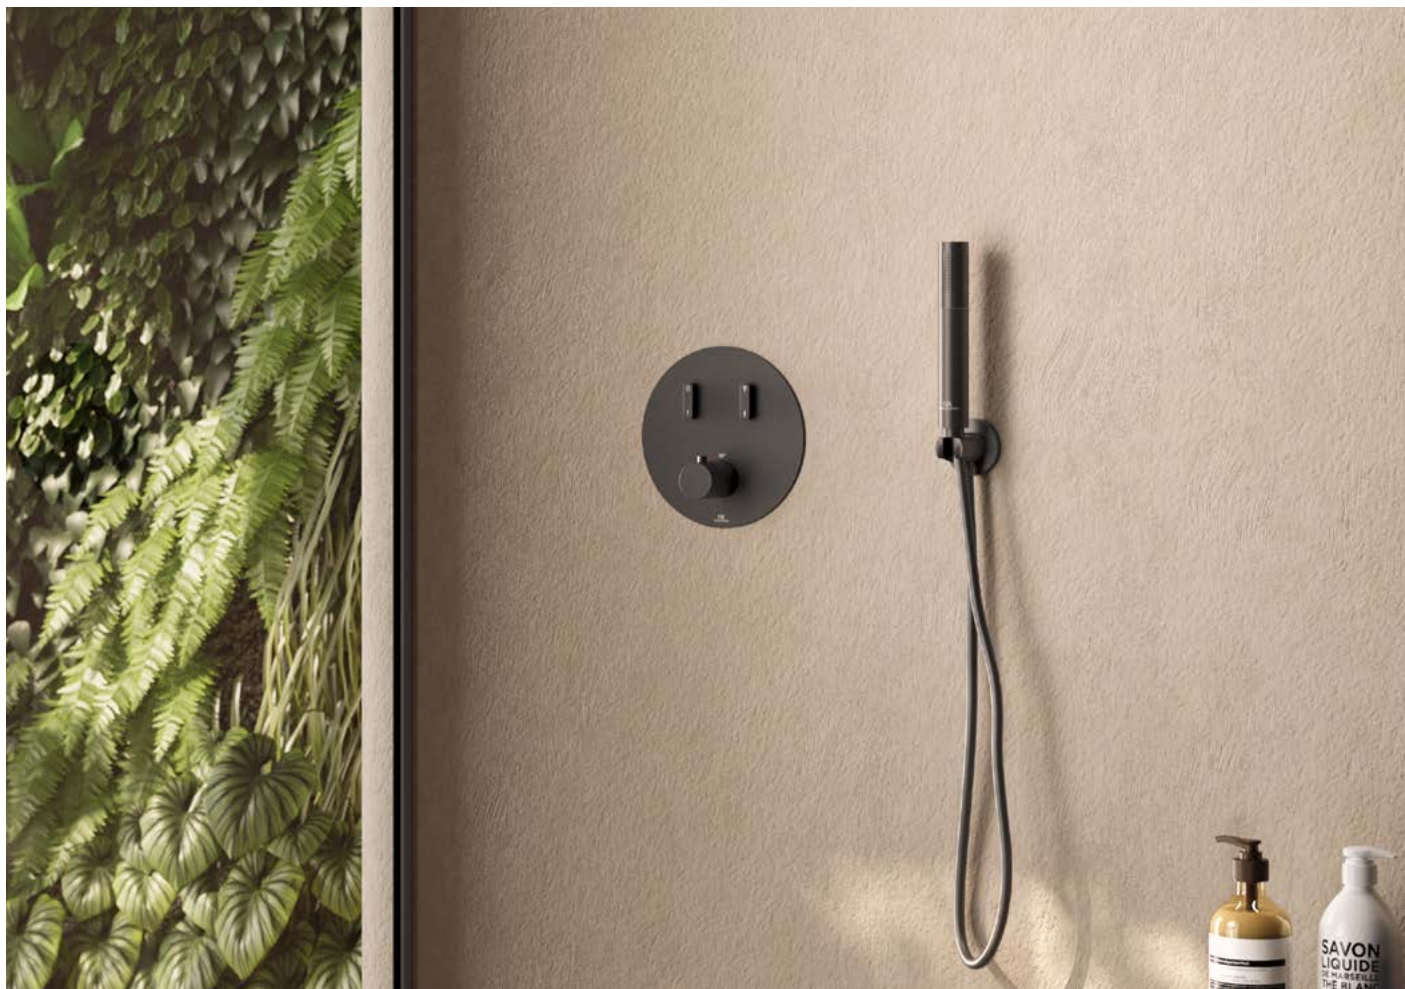

NEW TOUCH&FEEL SLIDE