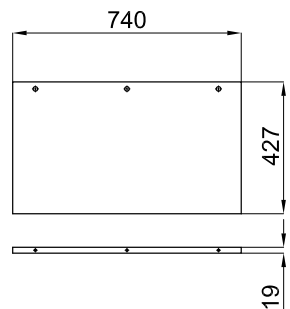

100232688 oak square
chêne square 4.56 40 **220,00 €**

Shelf for structure Marne N (100344854) 80CM
Etagère structure Marne N (100344854) 80CM

We recommend : / On recommande :