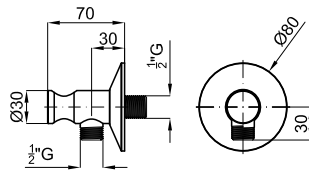

ACCESSORIES · ACCESSOIRES