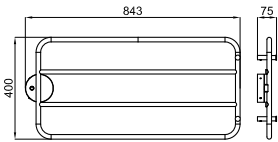

NEW MALLORCA

AISI 304

FRAME - 840x400 mm.