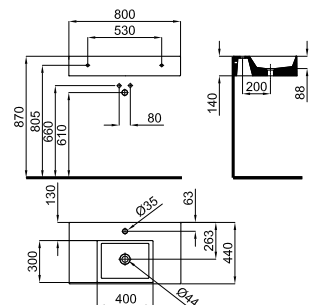

THIN 700036500 NEW		colors couleurs		24.1 32	1.080,00 €

80 cm. wall hung basin with central bowl, taphole, overflow and 100041225 fixing kit.
Lavabo 80 cm suspendu à bac centré, trou pour la robinetterie, trop-plein et fixations 100041225.

	100289864		chrome chrome		0.91 250	117,00 €

	100289842		matt black noir mat		0.91 250	121,00 €

Towel rail for 80 cm. basin
Porte-serviettes pour lavabo 80 cm.