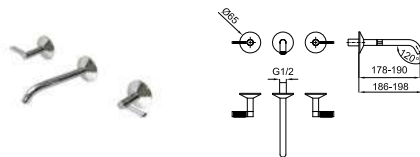

LIGNAGE LUXE

100379594 **NEW** chrome 421,00 €

100379595 **NEW** gold 722,00 €

100379596 **NEW** brushed gold 962,00 €

100379597 **NEW** brushed copper 962,00 €