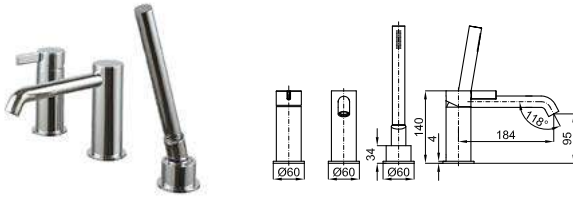

LIGNAGE

designed by Ramón Esteve

1

2