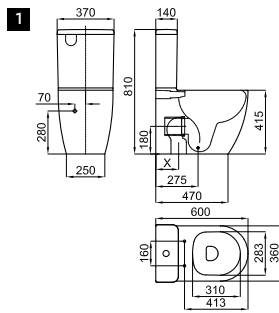

ACRO COMPACT

SET

1 C/C adjustable outlet "rimless" pan set with bottom left-hand side inlet 4,5/3 L cistern including Touchless flushing system. With fixing kit 100359631.
Set cuvette au sol "rimless", sortie orientable et réservoir alimentation inférieure gauche 4,5/3 L, avec système chasse "Touchless". Inclus fixations 100359631.

BTW 100345405
4,5/3L
clean rimless
I-SMART

white blanc 50.35 12 **705,00 €**

2A Soft-close seat and cover
Abattant cuvette descente retenue

SOFT CLOSE 100253386

white blanc 2.69 168 **156,00 €**

2B Soft-close seat and cover
Abattant cuvette descente retenue

100360930 white blanc 2.44 168 **176,00 €**

It is required
Requirt

S - V ☒ p. 97
S - H 100041216 p. 90
100091751 p. 217
100310426 p. 217

1A 1B 1C 1D

It is required
Requirt

S - V ☒ p. 97
S - H 100041216 p. 90