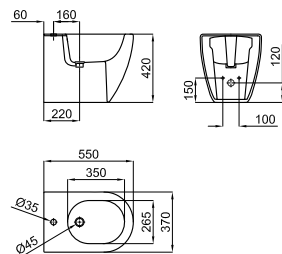

We recommend
On recommande

S - H
 100041214
p. 91