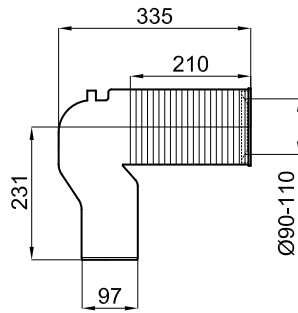

ACCESSORIES · ACCESSOIRES

100044274

white
blanc

0.75 160

37,00 €

Adjustable évacuation elbow, for S-OR toilet, without multiple joint, with wall-fixing screw
Coude évacuation réglable, pour cuvette S-OR, sans multi-joints, avec vis de fixation murale