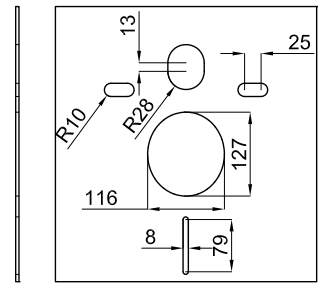

100041087

white
blanc

0.04 1200 12,00 €

Protection / acoustic isolation sheet to install between wall hung pan / bidet and tiled wall
Joint de protection et isolation acoustique, pour installation entre le WC/BIDET suspendu et la céramique.