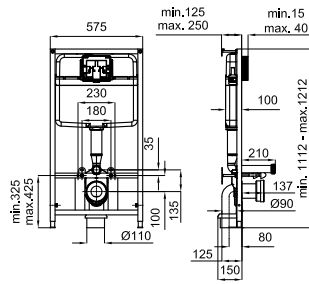

CONTRACTS LINE

A Concealed cistern with frame for wall hung pan. Installation in light wall. Includes the fixings kit and connection pipes for the WC.
Support + réservoir à encastrer pour cuvette suspendue (pour mur en plâtre) incluent le kit de fixations

6/3L × **400 KG** 100325910

12.4 15 **282,00 €**

B Concealed cistern with frame for wall hung pan. Installation in light wall. Includes the fixings kit and connection pipes for the WC. ECO Dual flush (4,5/3lts)
Support + réservoir à encastrer pour cuvette suspendue (pour mur en plâtre) incluent le kit de fixations. Double chasse ECO (4,5/3lts)

4,5/3L × **400 KG** 100325878

12.25 15 **282,00 €**