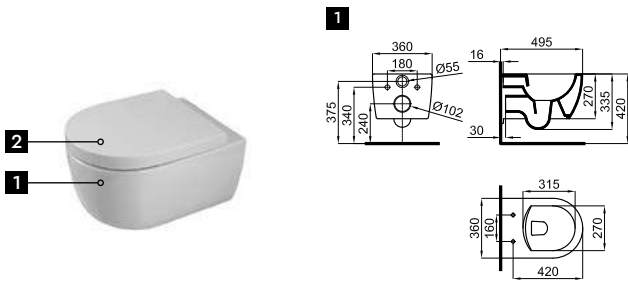

2B **100328614** white *blanc* 3.24 168 **181,00 €**

100347804 **NEW** matt white *blanc mate* 3.24 168 **266,00 €**

It is required
Requiert

S - V p. 97
S - H 100041216 p. 90

2A

2B

1 "Rimless" Wall hung pan 49cm. Includes the fixings kit 100266416
Cuvette suspendue "rimless" 49cm. Inclus fixations 100266416