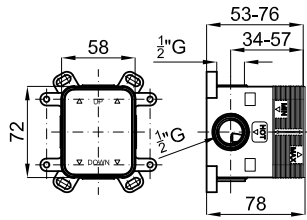

CONCEALED CONCEPT: SHOWER · CONCEPT ENCASTRÉ: DOUCHE

SMART BOX

1

2

1 SMART BOX - Universal and quick installation for 1 way mixer with a Ø35 mm. ceramic cartridge and 1/2" connections. The 3 bar pressure is 22,1 L/min. 2 mufflers and a 1/2" plug included.
SMART BOX - Corps encastré d'installation rapide universelle pour mitigeur à 1 sortie. Avec cartouche céramique de Ø35mm et connexions 1/2". Le débit à 3 bars de pression est de 22,1 l/min. 2 silencieux et un bouchon 1/2 inclus.

100124166

96,00 €

2 SMART BOX - Internal component for built-in mixer 100124166
SMART BOX - Pièces internes pour corps encastré mitigeur 100124166

100124169

58,00 €

PROJECT LINE