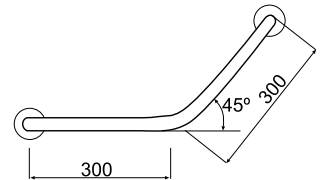

100042165 polished stainless steel *miroir* 1.3 **216,00 €**

30x30 cm 45° Grab rail
Barre murale coudeé 30x30 cm. 45°