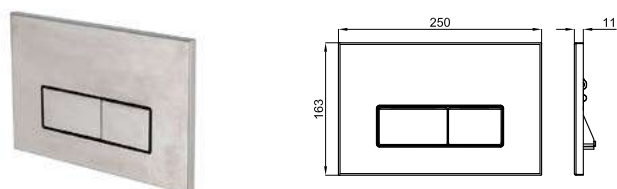

100379882 NEW	brushed steel acier brossé	0.96	560	299,00 €

RETTO - Double flush button vandal-proof.
RETTO - Plaque de commande double poussoir anti-vandalisme.