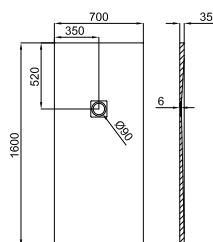

160 x 70 cm.

100347010 26.8 20 **523,00 €**