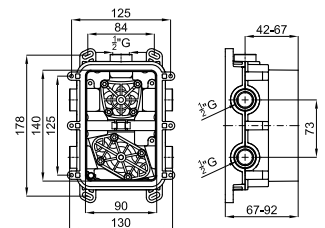

ROUND INOX

1

2

1. 1 Single lever concealed shower mixer trim kit.
   Partie externe mitigeur encastré douche

AISI 316 EX 100283371

brushed stainless steel
inox brossé

0.58 221,00 €

1. 2 Concealed shower valve with Ø35 mm ceramic cartridge and 1/2" connectors. Flow rate 26 l/min. at 3 bar
   Corps interne mitigeur encastré douche, avec cartouche céramique de Ø35 mm, connexion de 1/2", débit à 3 bars de pression 26 l/min.

100341353

0.62 136,00 €

1

2

1. 1 Single lever concealed bath shower mixer trim kit
   Partie externe mitigeur encastré bain douche

AISI 316 EX 100283362

brushed stainless steel
inox brossé

0.85 391,00 €

1. 2 Concealed bath shower valve with Ø35 mm ceramic cartridge, automatic diverter and 1/2" connectors. Flow rate at 3 bar: 21,5 l/min bath, 24 l/min shower.
   Corps interne mitigeur encastré bain douche, avec cartouche céramique de Ø35 mm. Inverseur automatique et connexion de 1/2", débit à 3 bars de pression baignoire 21,5 l/min et douche 24 l/min.

100341352

1.02 226,00 €

1

2

1. 1 Thermostatic smart box external component and cartridges.
   Pièce externe e cartouches Smartbox thermostatique

AISI 316 EX 100343437

brushed stainless steel
inox brossé

2.07 1.123,00 €

1. 2 SMART BOX SLIM - Universal and quick installation for 1, 2 or 3 ways mixers with with wax thermo-element and 1/2" connections. Flow rate one outlet: 21 l/min. at 3 bar. and other outlet: 20 l/min. at 3 bar.
   SMART BOX SLIM- Corps encastré d'installation rapide universelle pour thermostatique à 1, 2 ou 3 sorties. Avec cartouche thermostatique en cire incorporée et connexions 1/2". 3 bars de pression pour une sortie: 21 l/min. et pour l'autre deux: 20 l/min.

100238318

2.15 146,00 €