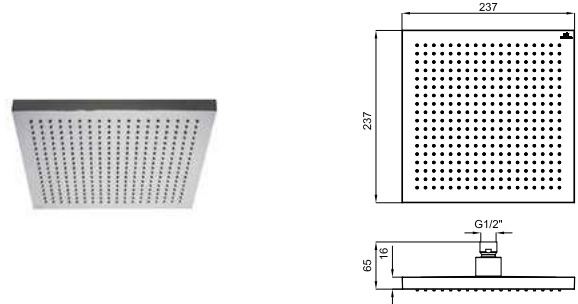

OPTIMUM PRODUCT RANGE · GAMME OPTIMUM

100377685 NEW
polished stainless steel
mirror
3
697,00 €

100358895
chrome
chromé
1.61
271,00 €

Square 30 cm rain shower head, with ball joint and Optimum Flow technology to have high functionality even under low flow conditions. Flow rate 18 l/min at 3 bar including optional flow regulator of 10 l/min

Ciel de pluie carré de 30 cm, avec tête sphérique et technologie Optimum Flow pour avoir une fonctionnalité élevée même à faible débit. Le débit à 3 bars est de 18 L/min avec limiteur optionnel de 10 L/min inclus.

Square 23 cm rain shower head, with ball joint and Optimum Flow technology to have high functionality even under low flow conditions. Flow rate 10 l/min at 3 bar including optional flow regulator of 6 l/min

Ciel de pluie Square de 23 cm, avec tête sphérique et technologie Optimum Flow pour avoir une fonctionnalité élevée même à faible débit. Le débit à 3 bars est de 10 L/min avec limiteur optionnel de 6 L/min inclus.