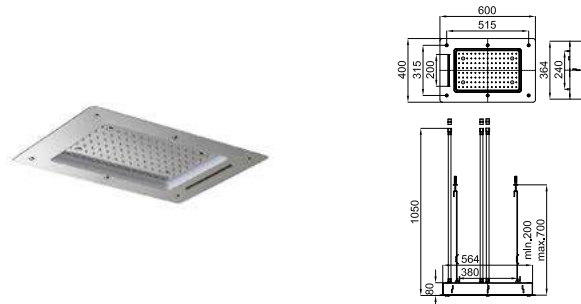

100344487
polished stainless steel *miroir*
14.9 **2.714,00 €**

LOUNGE - 40x60cm concealed ceiling shower head. Shower modes: rain shower, waterfall and mist. Additional function: chromotherapy. Remote control for chromotherapy included. IP67 protection. 110-230 V power supply. Shower valve not included. A 3 exit shower valve with minimum flowrate of 20 l/min for waterfall function, 10 l/min for rain and 12 l/min for mist is required.

Ciel de pluie encastré au plafond 40x60cm. Fonctions pluie, cascade, brumisateur et chromothérapie. Inclus télécommande pour le contrôle de la chromothérapie. Protection IP67. Tension d'alimentation 110-230 V. Robinetterie non incluse; 3 voies sont nécessaires pour son fonctionnement. Débit minimum nécessaire de 10 l/min pour pluie, 20 l/min pour la cascade et 12 l/min pour brumisateur.