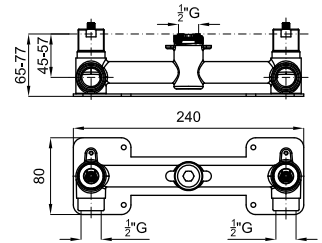

EX	100379590	NEW		chrome chromé		3.08	379,00 €
			100379591	NEW		gold or		3.08	667,00 €
			100379592	NEW		brushed gold or brosse		3.08	872,00 €
			100379593	NEW		brushed copper cuivre brossé		3.08	872,00 €
			100379621	NEW				0.78	176,00 €

2 Internal body. 3 hole basin mixer 1/2", without pop-up waste.
Corps intérieur encastré. Mélangeur lavabo 3 pièces. Sans vidage.