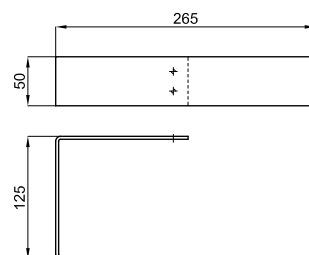

100341843 matt white
blanc mate 0.48 132,00 €

100341845 matt black
noir mat 0.48 132,00 €

TERRA - Robe hook
TERRA - Crochet

100341846 matt white
blanc mate 0.88 333,00 €

100341847 matt black
noir mat 0.88 333,00 €

TERRA - 30 cm towel rail
TERRA - Porte-serviettes fixe 1 barre 30 cm.

These models cannot be installed with installations prepared for single-tube valves.
Ces modèles ne peuvent pas être montés sur les installations pour valves monotube.

Remote control included.
Comprend télécommande à distance.