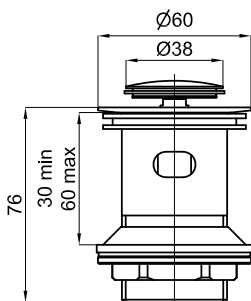

AISI 304 100286926

brushed stainless steel
inox brossé

0.32 38,00 €

Slotted clicker basin waste
Bonde clicker avec trap plein