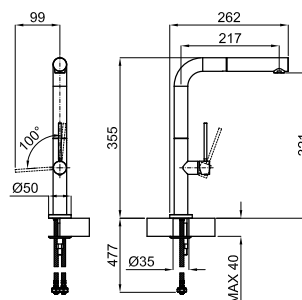

100292765

chrome
chromé

2.62

516,00 €

100328586

matt black
noir mat

2.62

638,00 €

100292766

copper
cuivre

2.62

775,00 €

100292821

titanium
titane

2.62

775,00 €

100378264 **NEW**

brushed gold
or brossé

2.62

1.071,00 €

100378262 **NEW**

brushed copper
cuivre brossé

2.62

1.071,00 €

100378263 **NEW**

brushed titanium
titane brossé

2.62

1.071,00 €

BRIDGE SLIM - Single lever sink mixer with pull-out shower and swivel spout. Ø25 ceramic cartridge and 3/8" connection. Length of hoses 550 mm and "Plus" aerator
BRIDGE SLIM - Mitigeur d'évier avec douchette rétractable. Bec orientable. Cartouche ceramique Ø25 mm. Flexibles raccords 3/8" longueur 550 mm. Mousseur "Plus".