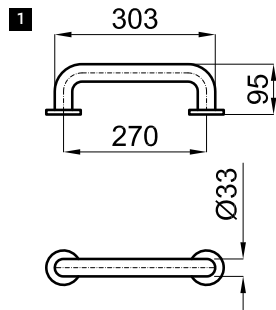

1 30 cm. grab rail
Barre murale 30 cm.

100042147

polished stainless steel
miroir

0.8

130,00 €

2 40 cm grab rail
Barre murale 40 cm.

100042149

white epoxy
epoxy blanc

0.8

110,00 €

3 60 cm. grab rail
Barre murale 60 cm.

100356795

polished stainless steel
miroir

1.01

63,00 €

4 80 cm. grab rail
Barre murale 80 cm.

100042137

white epoxy
epoxy blanc

1.15

136,00 €

5 100 cm. grab rail
Barre murale 100 cm.

100356796

polished stainless steel
miroir

1.53

98,00 €

6 120 cm. grab rail
Barre murale 120 cm.

100042177

polished stainless steel
miroir

1.8

212,00 €

100356797

polished stainless steel
miroir

2.08

123,00 €