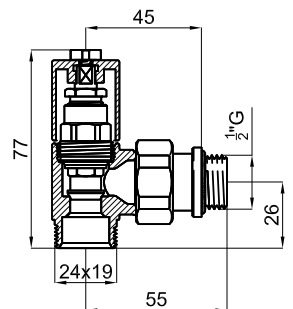

100058640	chrome chrome	0.4	101,00 €
100058638	white blanc	0.4	103,00 €
100273078	matt black noir mat	0.4	101,00 €

QUADRO - Valve 1/2" 24/19
QUADRO - Vanne 1/2" 24/19