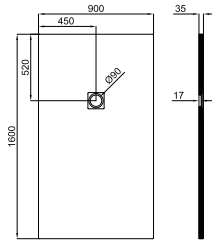

160 x 90 cm.

100293445 31.9 20 **561,00 €**

We recommend
On recommande

100279460 white
blanc **67,00 €**

Ø110 H60 drain valve for shower tray with Ø90 waste hole, 30 mm siphon height, Ø40 pipe connection. Maximum évacuation flow rate of 0.55 l/s (EN274). This flow rate may be reduced depending on the design and size of the shower tray it is combined with.

Ø110 H60 valve de vidange pour receveur de douche avec orifice de vidange Ø90. Hauteur réduite, siphon de 30 mm, sortie de tuyau d'évacuation Ø40. Débit d'évacuation maximal de 0,55 l/s (EN274), ce débit pouvant être réduit en fonction du design et des dimensions du receveur avec lequel elle est associée.

100281196 white
blanc **67,00 €**

Ø106 H100 vertical waste valve for Ø90 waste hole shower tray, 25mm siphon height, Ø40 pipe connection. Maximum évacuation flow rate of 0.4 l/s (EN274). This flow rate will be reduced depending on the design and size of the plate shower tray which it is combined.

Ø106 H100 bonde d'évacuation verticale pour receveur de douche ayant un orifice d'évacuation de Ø90, siphon de 25mm, la sortie du tuyau du vidage de Ø40. Débit d'évacuation maximum de 0,4 l/s (EN274). Ce débit sera réduit en fonction de la conception et de la taille du receveur de douche à combiner.

100267755 white
blanc **33,00 €**

Ø110 H80 drain valve for shower tray with Ø90 waste hole, 50 mm siphon height, Ø40 pipe connection. Maximum évacuation flow rate of 0.6 l/s (EN274). This flow rate may be reduced depending on the design and size of the shower tray it is combined with.

Ø110 H80 valve de vidange pour receveur de douche avec orifice de vidange Ø90, siphon de 50 mm, sortie de tuyau d'évacuation Ø40. Débit d'évacuation maximal de 0,6 l/s (EN274), ce débit pouvant être réduit en fonction du design et des dimensions du receveur avec lequel elle est associée.

100273040 white
blanc **105,00 €**

Ø110 H90 drain valve for shower tray with Ø90 waste hole, 50 mm siphon height, Ø50 pipe connection. Maximum évacuation flow rate of 0.85 l/s (EN274). This flow rate may be reduced depending on the design and size of the shower tray it is combined with.

Ø110 H90 valve de vidange pour receveur de douche avec orifice de vidange Ø90, siphon de 50 mm, sortie de tuyau d'évacuation Ø50. Débit d'évacuation maximal de 0,85 l/s (EN274), ce débit pouvant être réduit en fonction du design et des dimensions du receveur avec lequel elle est associée.