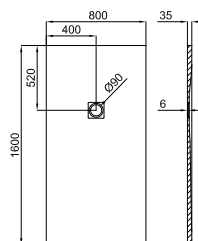

160 x 80 cm.

100347011 28 20 **547,00 €**