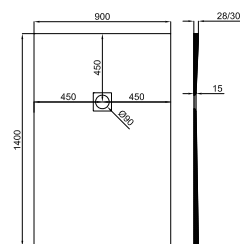

140 x 90 cm.

100376637 24.4 10 **607,00 €**