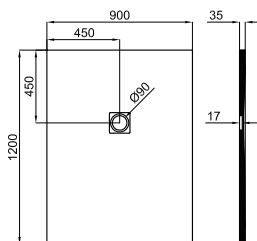

120 x 90 cm.

100263184 19.75 20 **411,00 €**