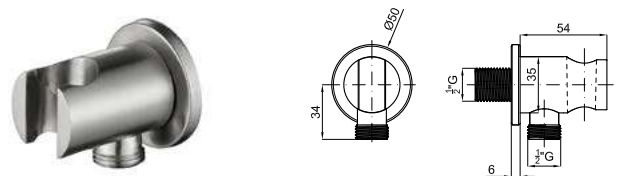

AISI 316 HOJ EX 100281146 brushed stainless steel inox brossé 0.36 66,00 €

Wall bracket with outlet elbow
Support mural avec prise d'eau