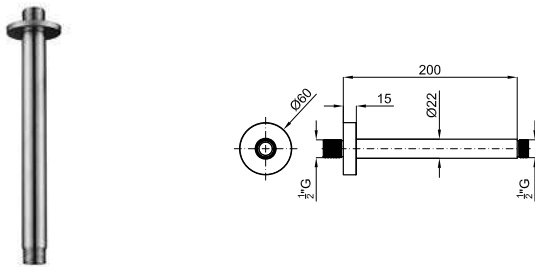

AISI 316 EX 100281136 brushed stainless steel inox brosse 0.25 80,00 €

ROUND INOX - 20 cm shower head arm, ceiling connection
Bras 20 cm. au plafond