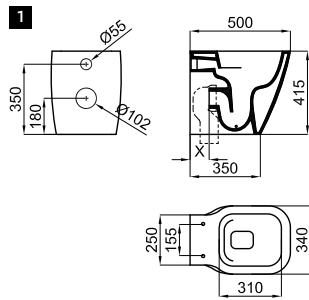

ESSENCE COMPACT

It is required

Requiert

S - V

S - H

☒ p. 97

☐ 100041216

p. 90

1 "Rimless" back to wall pan. Adjustable outlet with fixing kit 100239113.
Cuvette indépendante "rimless" sortie orientable avec fixations 100239113

white blanc 17.5 16 469,00 €

2 "Rimless" pan soft close seat and cover
Abattant cuvette descente retenue pour cuvette "rimless"

white blanc 2.24 168 158,00 €