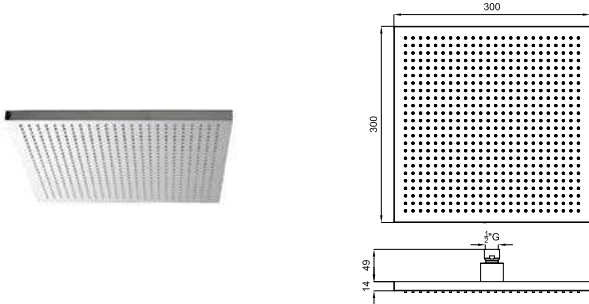

OPTIMUM PRODUCT RANGE · GAMME OPTIMUM

100377685 NEW
polished stainless steel
mirror
3
697,00 €

100358895
chrome
chromé
1.61
271,00 €

Square 30 cm rain shower head, with ball joint and Optimum Flow technology to have high functionality even under low flow conditions. Flow rate 18 l/min at 3 bar including optional flow regulator of 10 l/min

Ciel de pluie carré de 30 cm, avec tête sphérique et technologie Optimum Flow pour avoir une fonctionnalité élevée même à faible débit. Le débit à 3 bars est de 18 L/min avec limiteur optionnel de 10 L/min inclus.

Square 23 cm rain shower head, with ball joint and Optimum Flow technology to have high functionality even under low flow conditions. Flow rate 10 l/min at 3 bar including optional flow regulator of 6 l/min

Ciel de pluie Square de 23 cm, avec tête sphérique et technologie Optimum Flow pour avoir une fonctionnalité élevée même à faible débit. Le débit à 3 bars est de 10 L/min avec limiteur optionnel de 6 L/min inclus.