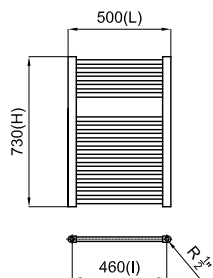

CONTRACTS

AC 500x730 mm.