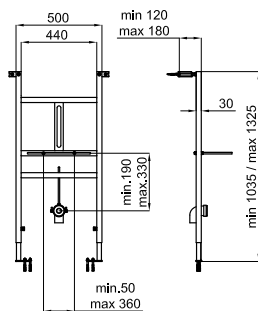

100308332 10.65 20 279,00 €

Concealed frame for wall hung urinal without flushing system. For installation in light wall. Fixing kit, connection kit are included.
Bâti support sans valve chasse infra rouge, pour urinoir suspendu. Installation mur léger (placo plâtre).