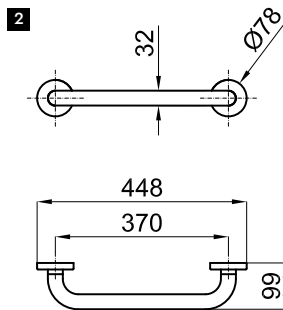

1 30 cm. grab rail
Barre murale 30 cm.

100042147

polished stainless steel
miroir

0.8

130,00 €

2 40 cm grab rail
Barre murale 40 cm.

100042149

white epoxy
epoxy blanc

0.8

110,00 €

3 60 cm. grab rail
Barre murale 60 cm.

100356795

polished stainless steel
miroir

1.01

63,00 €

4 80 cm. grab rail
Barre murale 80 cm.

100042137

white epoxy
epoxy blanc

1.15

136,00 €

5 100 cm. grab rail
Barre murale 100 cm.

100356796

polished stainless steel
miroir

1.53

98,00 €

6 120 cm. grab rail
Barre murale 120 cm.

100042177

polished stainless steel
miroir

1.8

212,00 €

100356797

polished stainless steel
miroir

2.08

123,00 €