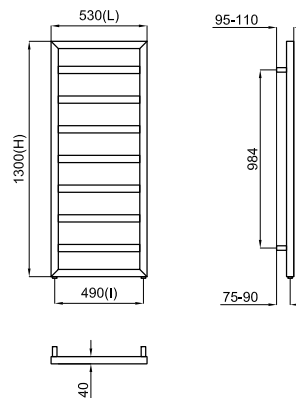

SQUARE

AC

530x1300 mm.

L mm	530	530
I mm	490	490
H mm	1300	1300
Tube N°	9	9
Watt ΔT = 50 K	325	526
Watt ΔT = 30 K	170	281
Resist. W	-	-
Fij. N°	4	4

(r)	100271798	chrome chromé	12.2 30	757,00 €
	100271805	matt black noir mat	11.7 30	579,00 €
	100379000	NEW titanium titane	11.7 40	757,00 €
EL	100271854	chrome chromé	16.86 30	960,00 €
	100271888	matt black noir mat	16.86 25	758,00 €
	100379024	NEW titanium titane	11.7 40	1.022,00 €
ML	100271863	chrome chromé	11.7 30	985,00 €
	100271941	matt black noir mat	11.7 25	775,00 €
	100379745	NEW titanium titane	11.7 40	1.046,00 €

Included accessories: / Accessoires inclus: