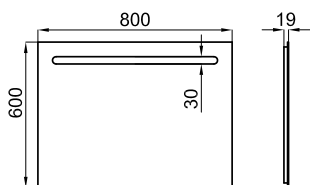

100312589
mirror
miroir
6.7 20
317,00 €

SMART LINE - 80x60 cm horizontal mirror with light strip illuminated by leds. Includes defogger system. Class II, IP44, 4000K, 33W (220V).
Miroir horizontal 80x60 cm avec éclairage LED. Système antibuée inclus. Classe II, IP44, 4000K, 33W (220V).

100312612
mirror
miroir
8.3 20
366,00 €

SMART LINE - 100x60 cm horizontal mirror with light strip illuminated by leds. Includes defogger system. Class II, IP44, 4000K, 35W (220V).
Miroir horizontal 100x60 cm avec éclairage LED. Système antibuée inclus. Classe II, IP44, 4000K, 35W (220V).