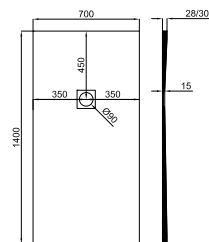

NEW CONCRETE

100376620 339,00 €

100376621 406,00 €

140 x 70 cm.

100376622 471,00 €

100376623 539,00 €

100376624 577,00 €

100376625 607,00 €

100376626 310,00 €

100376627 385,00 €

100376628 463,00 €

100376629 539,00 €

100376630 577,00 €

100376631 619,00 €