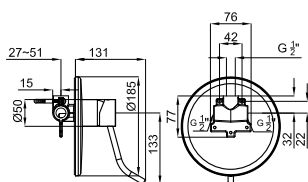

100063933

chrome
chromé

1.65

226,00 €

Single lever concealed shower valve with Ø40 mm ceramic cartridge and 1/2" connections. Flow rate at 3 bar 35,7 l/min. Lever handle. Flow rate 35,69 l/min. at 3 bar.
Mitigeur douche à encastrer avec cartouche Ø40 mm. Raccords 1/2". à 3 bars de pression : 35,7 l/min. Levier sanitaire. À 3 bars de pression 35,69 l/min.