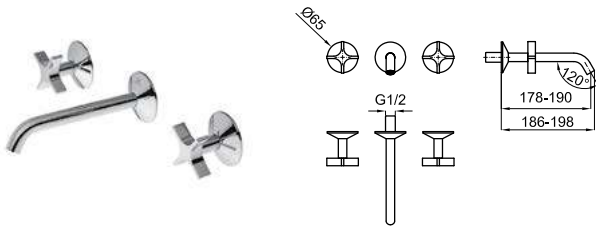

1 CROSS - 3 hole wall mounted basin mixer. Ceramic disc valves. Without pop up waste. "Plus" aerator. Flow rate 5 L/min at 3 bar.
CROSS - Mélangeur lavabo à encastrer 3 pièces. Tête ceramique. Sans vidage. Avec mousseur "plus". À 3 bars de pression 5 l/min.

2