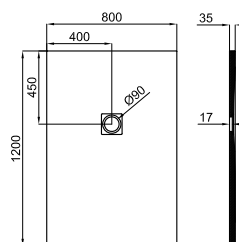

120 x 80 cm.

100263177 19.95 20 **377,00 €**