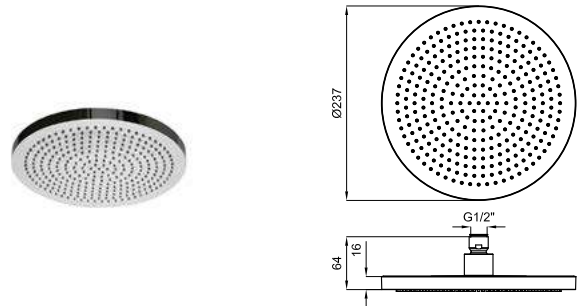

100377686 NEW
chrome
chromé
3
565,00 €

100358896
chrome
chromé
1.36
241,00 €

Rondo 30 cm rain shower head, with ball joint and Optimum Flow technology to have high functionality even under low flow conditions. Flow rate 15 l/min at 3 bar including optional flow regulator of 9 l/min

Ciel de pluie Rondo de 30 cm, avec tête sphérique et technologie Optimum Flow pour avoir une fonctionnalité élevée même à faible débit. Le débit à 3 bars est de 15 L/min avec limiteur optionnel de 9 L/min inclus.

Rondo 23 cm rain shower head, with ball joint and Optimum Flow technology to have high functionality even under low flow conditions. Flow rate 9 l/min at 3 bar including optional flow regulator of 5,6 l/min

Ciel de pluie Rondo de 23 cm, avec tête sphérique et technologie Optimum Flow pour avoir une fonctionnalité élevée même à faible débit. Le débit à 3 bars est de 9 L/min avec limiteur optionnel de 5,6 L/min inclus.