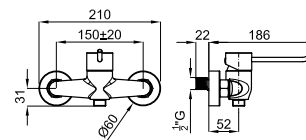

100294724

chrome
chromé

103

230,00 €

Wall mounted exposed shower mixer with Ø35 mm ceramic cartridge and 1/2" connections. Centre distance 150 +/-20 mm. Lever handle. Flow rate 14,2 l/min. at 3 bar.
Mitigeur externe douche avec cartouche Ø35 mm. Raccords 1/2". Distance entre des raccords 150 +/-20 mm. Levier sanitaire. À 3 bars de pression 14,2 l/min.