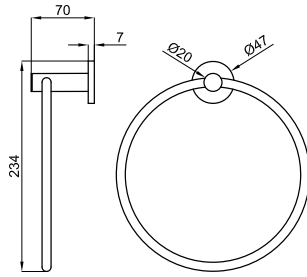

100042183

polished stainless steel
mirroir

0.2

45,00 €

Robe hook
Crochet

EASY

100042184

polished stainless steel
miroir