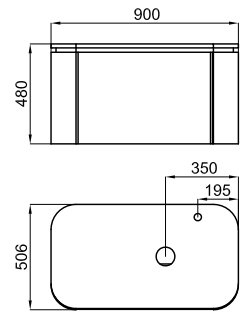

100334352	almond almond	50.75	4	3.656,00 €
100334353	merlot merlot	50.75	4	3.656,00 €
100334308	forest forest	50.75	4	3.656,00 €

90cm wall mounted vanity for over countertop basin. Exterior surface made of Project Tech. It incorporates a central drawer (with an interior drawer), both with soft close system and two side drawers with shelves and soft close system.

Meuble suspendu du 90cm pour vasque à poser. Surface extérieure en Project Tech. Inclus un tiroir central (avec un tiroir intérieur), les deux avec fermeture ralentie et deux tiroir latéraux avec des étagères et fermeture ralentie.