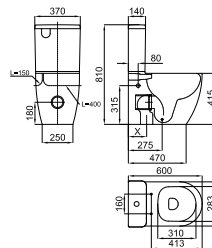

ACRO COMPACT

SET

1 C/C adjustable outlet "rimless" pan set with bottom left-hand side inlet 4,5/3 L cistern including Touchless flushing system. With fixing kit 100359631.
Set cuvette au sol "rimless", sortie orientable et réservoir alimentation inférieure gauche 4,5/3 L, avec système chasse "Touchless". Inclus fixations 100359631.

BTW 100345405
4,5/3L
clean rimless
I-SMART

white blanc 50.35 12 **705,00 €**

2A Soft-close seat and cover
Abattant cuvette descente retenue

SOFT CLOSE 100253386

white blanc 2.69 168 **156,00 €**

2B Soft-close seat and cover
Abattant cuvette descente retenue

100360930 white blanc 2.44 168 **176,00 €**

It is required
Requirt

S - V ☒ p. 97
S - H 100041216 p. 90
100091751 p. 217
100310426 p. 217

1A 1B 1C 1D

It is required
Requirt

S - V ☒ p. 97
S - H 100041216 p. 90

1A 1B 1D

It is required
Requirt

100091751 p. 217
100310426 p. 217

1A

1B

1C

2A

1D

1E

2B

SET

1A C/C adjustable outlet "rimless" pan set with bottom left-hand side inlet 4,5/3 L cistern. With fixing kit 100359631.
Set cuvette au sol "rimless", sortie orientable et alimentation réservoir inférieure gauche 4,5/3 L. Inclus fixations 100359631.

BTW 100345406
4,5/3L
clean rimless

white blanc 50.35 12 **669,00 €**

1B C/C adjustable outlet "rimless" pan set with bottom left-hand side inlet 4,5/3 L cistern, with hole on both sides. With fixing kit 100359631.
Set cuvette au sol "rimless", sortie orientable et alimentation réservoir inférieure gauche 4,5/3 L, avec trou des deux côtés. Inclus fixations 100359631.

100355729 white blanc 51.4 12 **678,00 €**

1C C/C adjustable outlet "rimless" pan set with rear left-hand side inlet 4,5/3 L cistern. With fixing kit 100359631.
Set cuvette au sol "rimless" avec sortie orientable et alimentation réservoir arrière à gauche 4,5/3 L. Inclus fixations 100359631.