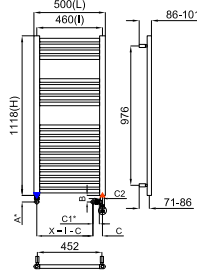

AC 500x1118 mm.