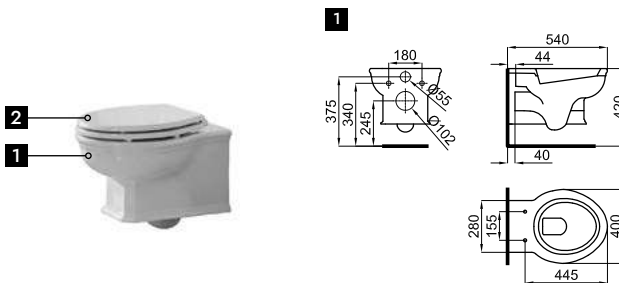

1 Wall hung pan. Includes 100258251 fixing kit
Cuvette suspendue avec fixations 100258251.

4/3L

100232021

white
blanc

25.1 16

585,00 €

2 Soft close seat and cover
Abattant cuvette descente retenue

SOFT
CLOSE