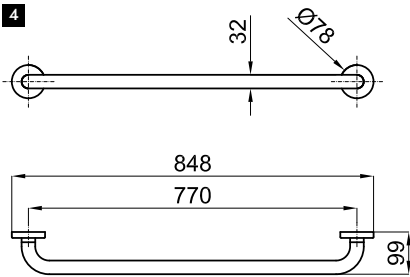

1 30 cm. grab rail
Barre murale 30 cm.

100042147

polished stainless steel
miroir

0.8

130,00 €

2 40 cm grab rail
Barre murale 40 cm.

100042149

white epoxy
epoxy blanc

0.8

110,00 €

3 60 cm. grab rail
Barre murale 60 cm.

100356795

polished stainless steel
miroir

1.01

63,00 €

4 80 cm. grab rail
Barre murale 80 cm.

100042137

white epoxy
epoxy blanc

1.15

136,00 €

5 100 cm. grab rail
Barre murale 100 cm.

100356796

polished stainless steel
miroir

1.53

98,00 €

6 120 cm. grab rail
Barre murale 120 cm.

100042177

polished stainless steel
miroir

1.8

212,00 €

100356797

polished stainless steel
miroir

2.08

123,00 €