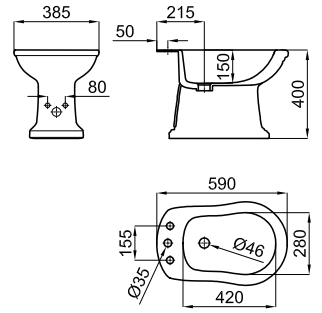

100232034 white
blanc 21.85 16 **515,00 €**

Bidet with fixing kit 100090790.
Bidet avec fixations 100090790.

100232012 white
blanc 21.6 16 **515,00 €**

Bidet with fixing kit 100090790. With 3 tapholes
Bidet avec fixations 100090790. 3 orifices pour robinetterie