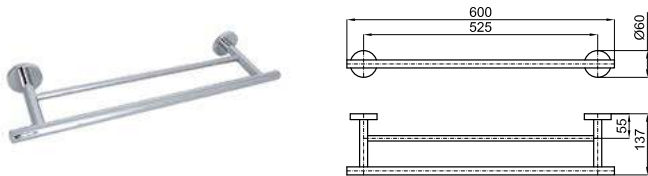

100103967	chrome chromé	0.81	101,00 €

2 arm towel rail 60 cm
Porte-serviettes 2 barres 60 cm.

100102360	chrome chromé	2.3	201,00 €

Clean towel rail with extra hanging rail
Porte-serviettes + étagère