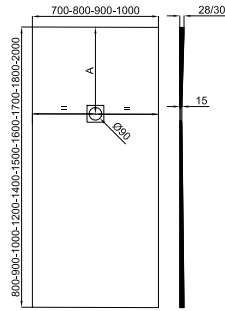

NEW CONCRETE

CUSTOMIZABLE SHOWER TRAY · RECEVEURS PERSONNALISABLE

Available sizes
Mesures disponibles

cm	70	80	90	100
80	-	● ●	-	-
90	● ● ●	-	● ●	-
100	● ●	● ●	-	● ● ●
120	● ●	● ●	● ●	-
140	● ●	● ●	● ●	-
150	-	● ●	-	-
160	● ●	● ●	● ●	-
170	● ●	● ●	-	-
180	● ●	● ●	● ●	-
200	● ● ●	● ●	● ●	-