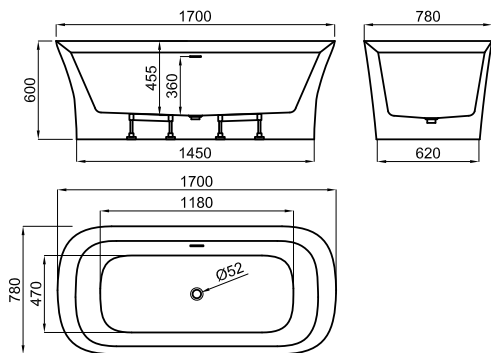

NEW NOVA

170 X 78 · 60H

	L 180 cm W 90 cm H 70 cm	1.13 m³	290 l.		100373721	NEW	glossy white blanc brillant	55	1	2.669,00 €
					100373722	NEW	matt white blanc mate	55	1	2.856,00 €

Bathtub, freestanding, without brassware, rectangular format with curved lines 170x78, one-piece, center bath waste, sanitary acrylic. Syphon NEXT 100304809 accessory not included.
Baignoire, en îlot, sans robinetterie, rectangulaire format with curved lines 170x78, une-pièce, avec vidage central, acrylique sanitaire. Accessoir siphon NEXT 100304809 non inclus.

We recommend
On recommande

100304809	white blanc	10,00 €
Bath trap NEXT D40 Siphon vidage pour baignoire NEXT D40