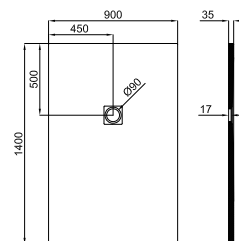

140 x 90 cm.

100293460 24 20 **475,00 €**