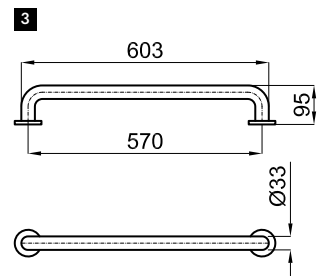

1 30 cm. grab rail
Barre murale 30 cm.

100042147

polished stainless steel
miroir

0.8

130,00 €

2 40 cm grab rail
Barre murale 40 cm.

100042149

white epoxy
epoxy blanc

0.8

110,00 €

3 60 cm. grab rail
Barre murale 60 cm.

100356795

polished stainless steel
miroir

1.01

63,00 €

4 80 cm. grab rail
Barre murale 80 cm.

100042137

white epoxy
epoxy blanc

1.15

136,00 €

5 100 cm. grab rail
Barre murale 100 cm.

100356796

polished stainless steel
miroir

1.53

98,00 €

6 120 cm. grab rail
Barre murale 120 cm.

100042177

polished stainless steel
miroir

1.8

212,00 €

100356797

polished stainless steel
miroir

2.08

123,00 €