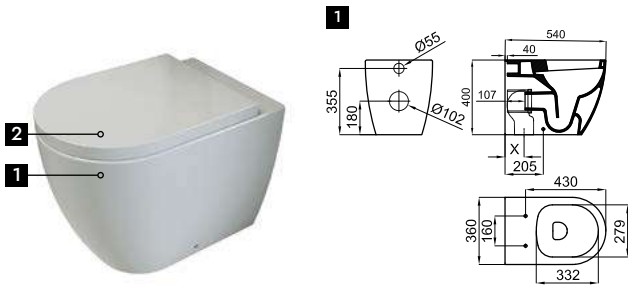

ACRO COMPACT

2A

2B

1 "Rimless" back to wall pan. Adjustable outlet with fixing kit 100239113.
Cuvette indépendante "rimless" sortie orientable avec fixations 100239113

4,5/3L **BTW** **100344612** white *blanc* 30.25 16 **354,00 €**

100374266 **NEW** matt white *blanc mate* 30.25 16 **583,00 €**

2A Soft-close seat and cover
Abattant cuvette descente retenue

100328604 white *blanc* 2.95 168 **156,00 €**

2B **100328614** white *blanc* 3.24 168 **181,00 €**

100347804 **NEW** matt white *blanc mate* 3.24 168 **266,00 €**

It is required
Requiert

S - V p. 97
S - H 100041216 p. 90