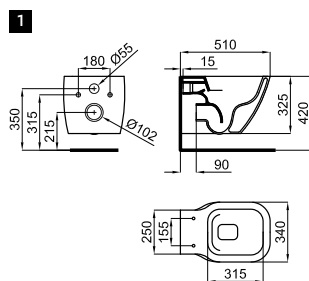

1 "Rimless" Wall hung pan. Includes the fixings kit 100335237
Cuvette suspendue "rimless". Inclus fixations 100335237

white blanc 26.4 16 469,00 €

2 "Rimless" pan soft close seat and cover
Abattant cuvette descente retenue pour cuvette "rimless"

white blanc 2.24 168 158,00 €