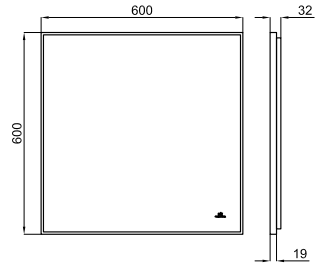

MARNE N

CONSOLE · STRUCTURE

60 cm