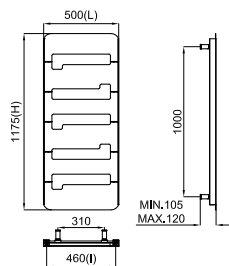

** Made to order

** Sur commande spéciale

LOUNGE

designed by Simone Micheli

AL 500x1175 mm.

AL 500x1375 mm.

L mm	500
I mm	460
H mm	1175
Tube N°	6
Watt ΔT = 50 K	483
Watt ΔT = 30 K	259
Resist. W	-
Fij. N°	4

L mm	500
I mm	460
H mm	1375
Tube N°	7
Watt ΔT = 50 K	547
Watt ΔT = 30 K	288
Resist. W	-
Fij. N°	4