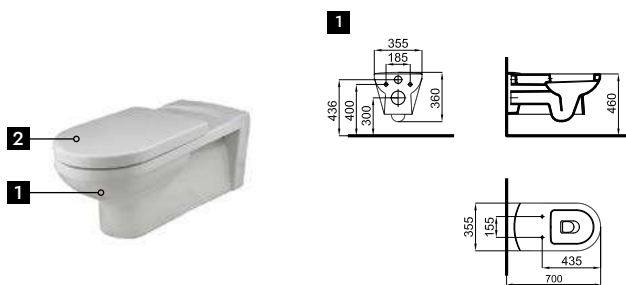

214,00 €

3B Thermodur seat and cover
NK PROGRAM - Abattant cuvette

100152107

white
blanc

2.6 168

132,00 €

EASY

1 70cm Wall hung pan.
Cuvette suspendue 70 cm.