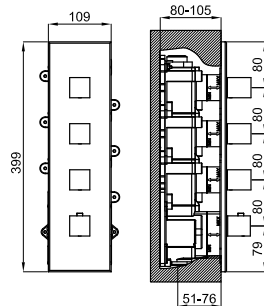

THERMOSTATIC VALVES · THERMOSTATIQUES

1

2

1 OXO. Trim kit for the thermostatic valve 2 ways. Thermostatic rough-in valve 2 ways code 100282740 required
Partie externe thermostatique 2 sorties. Nécessite le corps interne de 2 voies code 100282740

EX

100282715

chrome
chromé

1.76

743,00 €

100282720

matt black
noir mat

1.76

929,00 €

100282716

brushed titanium
titane brossé

1.76

1.175,00 €

2 Thermostatic valve 2 way with wax thermo-element. 3/4" connectors. Integrated shut off. The flowrate at 3 bar (mixed water) for 1 water way is 36,5 l/min. For 2 water ways at the same time simultaneously is 39,5 l/min to be shared between both of them. Includes non-return valves and 38°C security stop.
Corps interne thermostatique 2 sorties avec élément en cire. Connexions de 3/4". Régulateur de débit. Le débit à 3 bars est de 36,5l/min pour une sortie. Pour deux sorties à la fois de débit est de 39,5l/min à partager entre les deux sorties. Comprend valve anti-retour et stop de sécurité à 38°C.

100282740

4.69

1.172,00 €

1

2

1 OXO. Trim kit for the thermostatic valve 3 ways. Thermostatic rough-in valve 3 ways code 100282733 required
Partie externe thermostatique 3 sorties. Nécessite le corps interne de 3 voies code 100282733

EX

100282717

chrome
chromé

2.22

815,00 €

100282679

matt black
noir mat

2.22

1.022,00 €

100282718

brushed titanium
titane brossé

2.22

1.290,00 €