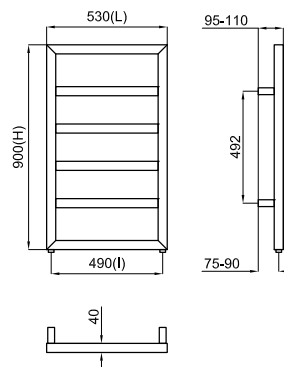

SQUARE

AC

530x900 mm.