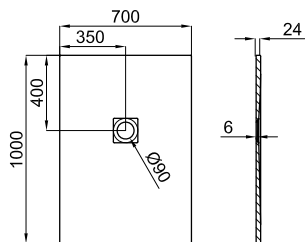

FLAT

100 x 70 cm.

100286728 17 20 **328,00 €**