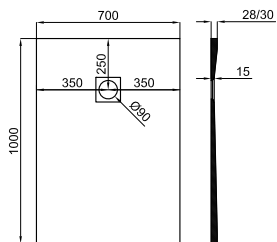

Available sizes
 Mesures disponibles

cm	70	80	90
80	-	●	-
90	-	-	●
100	●	●	-
120	●	●	●
140	●	●	●
150	-	●	-
160	●	●	●
170	●	●	-
180	●	●	●
200	-	●	●

NEW CONCRETE

100 x 70 cm.

100376620    339,00 €

120 x 70 cm.