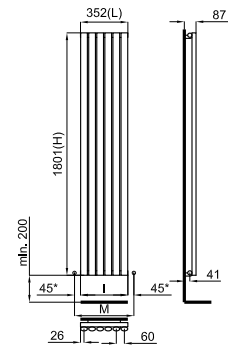

ESSENCE C

AC

350x1800 mm.

L mm	352	352
I mm	352	352
H mm	1800	1800
Tube N°	6	6
Watt ΔT = 50 K	448	751
Watt ΔT = 30 K	234	387
Resist. W	-	-
Fij. N°	4	4

(r)	100093830	chrome chromé	15.7 36	819,00 €
	100093805	white blanc	15.7 36	634,00 €
	100093821	matt black noir mat	15.7 36	634,00 €
EL1	100215235	chrome chromé	15.7 36	1.182,00 €
	100215222	white blanc	15.7 36	939,00 €
	100226485	matt black noir mat	15.7 36	1.091,00 €
ML1	100215278	chrome chromé	15.7 36	1.138,00 €
	100215189	white blanc	15.7 36	895,00 €
	100226486	matt black noir mat	15.7 36	1.049,00 €

Towel warmers hangers included.

These models cannot be installed with installations prepared for single-tube valves.
Inclus jeu de patères.

Ces modèles ne peuvent pas être montés sur les installations pour valves monotube.

Included accessories: / Accessoires inclus:

(EL1)
(ML1)

100097848

100097845

100097851