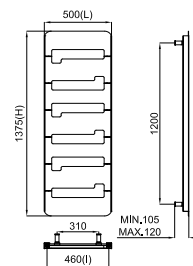

** Made to order

** Sur commande spéciale

LOUNGE

designed by Simone Micheli

AL 500x1175 mm.

AL 500x1375 mm.

L mm	500
I mm	460
H mm	1175
Tube N°	6
Watt ΔT = 50 K	483
Watt ΔT = 30 K	259
Resist. W	-
Fij. N°	4

L mm	500
I mm	460
H mm	1375
Tube N°	7
Watt ΔT = 50 K	547
Watt ΔT = 30 K	288
Resist. W	-
Fij. N°	4