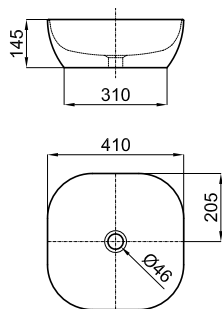

100255357 white / blanc 7.75 52 **181,00 €**
100255373 60 matt white / blanc mate 7.75 52 **361,00 €**

SLENDER - 41x41 cm. countertop basin without overflow. It's necessary to use a un-slotted clicker or freeflow grid basin waste.
Lavabo 41x41 cm. à poser sans trop plein. Un vidage à écoulement permanent devra être utilisé.