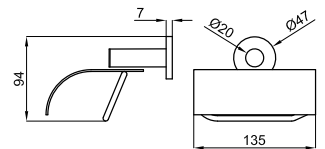

100042185 polished stainless steel *miroir* 0.4 **57,00 €**

Roll holder with cover
Porte-papier avec couvercle