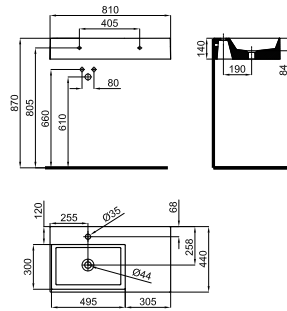

ESSENCE

	THIN 100200808		white blanc		21.85 32	541,00 €
	100285136		matt white blanc mate		21.85 32	948,00 €
	100285140		matt black noir mat		21.85 32	948,00 €

	THIN 100272268		white blanc		24.1 32	541,00 €

80 cm. wall hung basin with left offset bowl, without taphole, overflow and 100041225 fixing kit.
Lavabo 80 cm suspendu à bac décalé vers la gauche, sans trou pour la robinetterie, trop-plein et fixations 100041225.

80 cm. wall hung basin with left offset bowl, taphole, overflow and 100041225 fixing kit.
Lavabo 80 cm suspendu à bac décalé vers la gauche, trou pour la robinetterie, trop-plein et fixations 100041225.

	THIN 100243664		white blanc		22.15 32	541,00 €

80 cm. wall hung basin with right offset bowl, taphole, overflow and 100041225 fixing kit.
Lavabo 80 cm suspendu à bac décalé vers la droite, trou pour la robinetterie, trop-plein et fixations 100041225.

	THIN 100243636		white blanc		24.1 32	541,00 €

80 cm. wall hung basin with central bowl, taphole, overflow and 100041225 fixing kit.
Lavabo 80 cm suspendu à bac centré, trou pour la robinetterie, trop-plein et fixations 100041225.

	THIN 700036500 NEW		colors couleurs		24.1 32	1.080,00 €

80 cm. wall hung basin with central bowl, taphole, overflow and 100041225 fixing kit.
Lavabo 80 cm suspendu à bac centré, trou pour la robinetterie, trop-plein et fixations 100041225.

	100289864		chrome chrome		0.91 250	117,00 €

	100289842		matt black noir mat		0.91 250	121,00 €

Towel rail for 80 cm. basin
Porte-serviettes pour lavabo 80 cm.