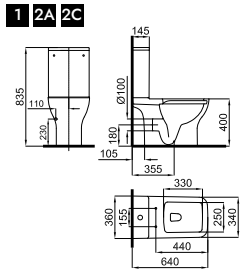

URBAN C

3A 3B

3C

1	C/C floor outlet rimless pan with fixing kit 100041212 <i>Cuvette rimless au sol sortie verticale avec fixations 100041212</i>		clean rimless 100348608	white blanc	30.35 19	228,00 €
2A	C/C Cistern including internals bottom left inlet. <i>Réservoir avec alimentation inférieure gauche et mécanisme</i>		4,5/3L 100348610	white blanc	13.9 60	191,00 €
2B	C/C Cistern including internal mechanism side inlet (both sides). <i>Réservoir avec alimentation latérale (deux côtés) et mécanisme</i>		4,5/3L 100348611	white blanc	13.8 60	191,00 €
2C	C/C Cistern including internals bottom left inlet. <i>Réservoir avec alimentation inférieure gauche et mécanisme</i>		4/2L 100379608 NEW	white blanc	14.45 64	191,00 €
3A	Seat and cover <i>Abattant cuvette</i>		100351884	white blanc	2.93 168	116,00 €
3B	Soft-close seat and cover <i>Abattant cuvette descente retenue</i>	SOFT CLOSE	100351885	white blanc	2.93 168	146,00 €
3C			100351886	white blanc	2.58 168	181,00 €

1
It is required
Requiert
S - V
 100041330
p. 91

2A 2B
It is required
Requiert
 100091751 100310426
p. 217 p. 217

3A 3B

3C