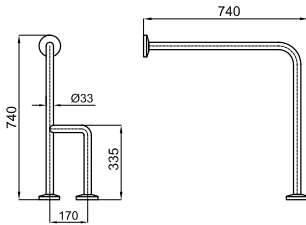

100042150

polished stainless steel
miroir

3.25

306,00 €

Grab rail 3 wall-floor
Barre de maintien fixation sol-mur