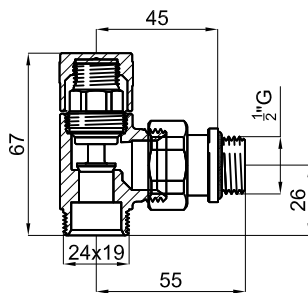

100058639	chrome chrome	0.35	60,00 €
100058634	white blanc	0.35	63,00 €
100273118	matt black noir mat	0.35	61,00 €
100291600	brushed stainless steel inox brossé	0.35	97,00 €

RONDO - Plug 1/2" 24/19
RONDO - Detendeur 1/2" 24/19