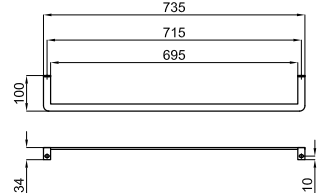

THIN 700036500 NEW		colors couleurs		24.1 32	1.080,00 €

80 cm. wall hung basin with central bowl, taphole, overflow and 100041225 fixing kit.
Lavabo 80 cm suspendu à bac centré, trou pour la robinetterie, trop-plein et fixations 100041225.

	100289864		chrome chrome		0.91 250	117,00 €

	100289842		matt black noir mat		0.91 250	121,00 €

Towel rail for 80 cm. basin
Porte-serviettes pour lavabo 80 cm.