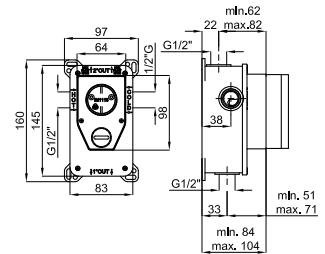

1. 1 Single lever concealed shower mixer trim kit.
   Partie externe mitigeur encastré douche

AISI 316 EX 100283371

brushed stainless steel
inox brossé

0.58 221,00 €

1. 2 Concealed shower valve with Ø35 mm ceramic cartridge and 1/2" connectors. Flow rate 26 l/min. at 3 bar
   Corps interne mitigeur encastré douche, avec cartouche céramique de Ø35 mm, connexion de 1/2", débit à 3 bars de pression 26 l/min.

100341353

0.62 136,00 €

1

2