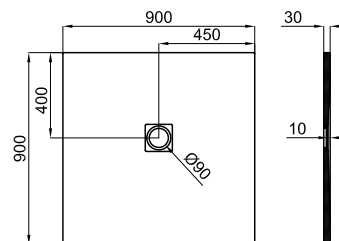

90 x 90 cm.

100263179 14.95 20 **353,00 €**