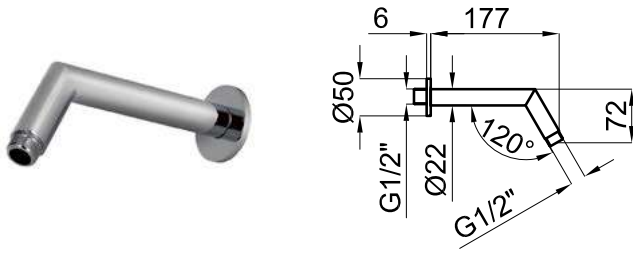

SHOWER ARM PRODUCT RANGE · GAMME BRAS

EX 100090430 chrome chromé 0.28 50,00 €

RONDO - Rondo 18 cm shower head arm, wall connection
Bras pomme de douche Rondo 18 cm. à mur