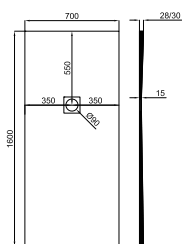

NEW CONCRETE

100376620 339,00 €

100376621 406,00 €

100376622 471,00 €

160 x 70 cm.

100376623 539,00 €

100376624 577,00 €

100376625 607,00 €

100376626 310,00 €

100376627 385,00 €

100376628 463,00 €

100376629 539,00 €

100376630 577,00 €

100376631 619,00 €