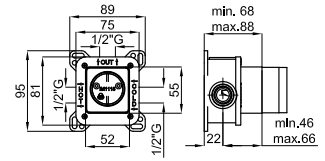

ROUND INOX

1

2

1. 1 Single lever concealed shower mixer trim kit.
   Partie externe mitigeur encastré douche

AISI 316 EX 100283371

brushed stainless steel
inox brossé

0.58 221,00 €

1. 2 Concealed shower valve with Ø35 mm ceramic cartridge and 1/2" connectors. Flow rate 26 l/min. at 3 bar
   Corps interne mitigeur encastré douche, avec cartouche céramique de Ø35 mm, connexion de 1/2", débit à 3 bars de pression 26 l/min.

100341353

0.62 136,00 €

1

2

1. 1 Single lever concealed bath shower mixer trim kit
   Partie externe mitigeur encastré bain douche

AISI 316 EX 100283362

brushed stainless steel
inox brossé

0.85 391,00 €

1. 2 Concealed bath shower valve with Ø35 mm ceramic cartridge, automatic diverter and 1/2" connectors. Flow rate at 3 bar: 21,5 l/min bath, 24 l/min shower.
   Corps interne mitigeur encastré bain douche, avec cartouche céramique de Ø35 mm. Inverseur automatique et connexion de 1/2", débit à 3 bars de pression baignoire 21,5 l/min et douche 24 l/min.

100341352

1.02 226,00 €

1

2

1. 1 Thermostatic smart box external component and cartridges.
   Pièce externe e cartouches Smartbox thermostatique

AISI 316 EX 100343437

brushed stainless steel
inox brossé

2.07 1.123,00 €

1. 2 SMART BOX SLIM - Universal and quick installation for 1, 2 or 3 ways mixers with with wax thermo-element and 1/2" connections. Flow rate one outlet: 21 l/min. at 3 bar. and other outlet: 20 l/min. at 3 bar.
   SMART BOX SLIM- Corps encastré d'installation rapide universelle pour thermostatique à 1, 2 ou 3 sorties. Avec cartouche thermostatique en cire incorporée et connexions 1/2". 3 bars de pression pour une sortie: 21 l/min. et pour l'autre deux: 20 l/min.

100238318

2.15 146,00 €