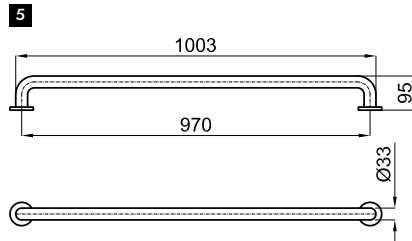

1 30 cm. grab rail
Barre murale 30 cm.

100042147

polished stainless steel
miroir

0.8

130,00 €

2 40 cm grab rail
Barre murale 40 cm.

100042149

white epoxy
epoxy blanc

0.8

110,00 €

3 60 cm. grab rail
Barre murale 60 cm.

100356795

polished stainless steel
miroir

1.01

63,00 €

4 80 cm. grab rail
Barre murale 80 cm.

100042137

white epoxy
epoxy blanc

1.15

136,00 €

5 100 cm. grab rail
Barre murale 100 cm.

100356796

polished stainless steel
miroir

1.53

98,00 €

6 120 cm. grab rail
Barre murale 120 cm.

100042177

polished stainless steel
miroir

1.8

212,00 €

100356797

polished stainless steel
miroir

2.08

123,00 €