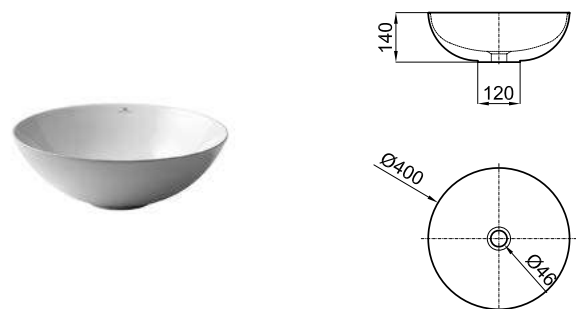

THIN 100255371	white blanc	6.15	52	227,00 €
100255721	matt white blanc mate	6.15	52	443,00 €
100283426	white_gold blanc_or	6.15	52	1.123,00 €
100283427	white_copper blanc_cuivre	6.15	52	1.123,00 €

SLENDER - 40 cm. countertop basin without overflow. It's necessary to use a un-slotted clicker or freeflow grid basin waste.
Lavabo 40 cm. à poser sans trop plein. Un vidage à écoulement permanent devra être utilisé.