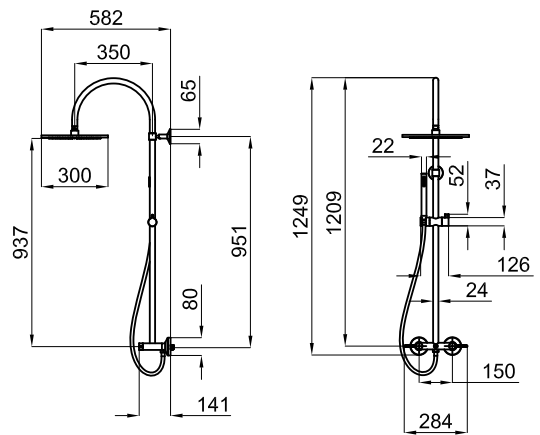

125h x 30 x 58

L 103 cm
W 41 cm
H 10 cm

0.04 m³

EX

100238755		chrome chromé		1.073,00 €
100238762		gold or		1.673,00 €
100304084		brushed gold or brossé		2.087,00 €
100280345		brushed copper cuivre brossé		2.087,00 €

Shower column with mixer taps, L1249MM. Upper circular curve shower bar, D300MM shower head, round hand shower including check valve, sliding hand shower holder. With connections of 1/2" and with a distance of 150±20mm between them. The flow rate at 3 bar is 6,3 l/min of the hand shower and 10,9 l/min of the shower head.

Colonne de douche avec mélangeur, L1249MM. Barre de douche courbe supérieure, ciel de pluie D300MM, douchette à main ronde avec clapet anti-retour, support de douche à main coulissant. Avec des connexions de 1/2" et avec une distance de 150 ± 20 mm entre elles. Le débit à 3 bars est de 6,3 l/min de la douchette à main et de 10,9 l/min de la pomme de douche.