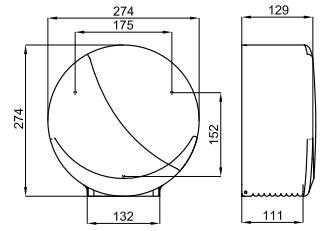

100243292

polished stainless steel
miroir

1.15

127,00 €

Steel roll holder with load display and anti-vandal.
Porte papier avec repère de niveau et anti vandalisme.