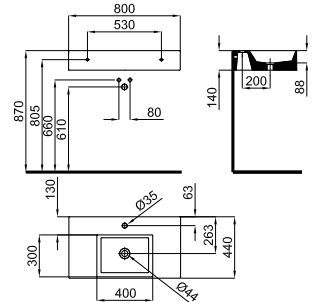

THIN 100200808		white blanc		21.85 32	541,00 €
	100285136		matt white blanc mate		21.85 32	948,00 €
	100285140		matt black noir mat		21.85 32	948,00 €

	THIN 100272268		white blanc		24.1 32	541,00 €

80 cm. wall hung basin with left offset bowl, without taphole, overflow and 100041225 fixing kit.
Lavabo 80 cm suspendu à bac décalé vers la gauche, sans trou pour la robinetterie, trop-plein et fixations 100041225.

80 cm. wall hung basin with left offset bowl, taphole, overflow and 100041225 fixing kit.
Lavabo 80 cm suspendu à bac décalé vers la gauche, trou pour la robinetterie, trop-plein et fixations 100041225.

	THIN 100243664		white blanc		22.15 32	541,00 €

80 cm. wall hung basin with right offset bowl, taphole, overflow and 100041225 fixing kit.
Lavabo 80 cm suspendu à bac décalé vers la droite, trou pour la robinetterie, trop-plein et fixations 100041225.

	THIN 100243636		white blanc		24.1 32	541,00 €

80 cm. wall hung basin with central bowl, taphole, overflow and 100041225 fixing kit.
Lavabo 80 cm suspendu à bac centré, trou pour la robinetterie, trop-plein et fixations 100041225.