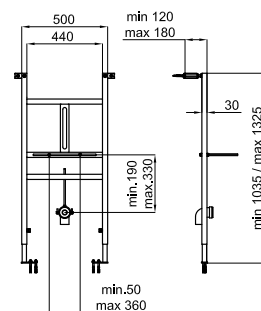

100308332

279,00 €

SMART LINE - Concealed frame for wall hung urinal without flushing system. For installation in light wall. Fixing kit, connection kit are included.
Bâti support sans valve chasse infra rouge, pour urinoir suspendu. Installation mur léger (placo plâtre).