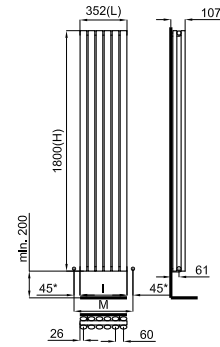

Included accessories: / Accessoires inclus:

(EL1)
(ML1)

100097848

100097845

100097851

ESSENCE C

AC

350x1800 mm.