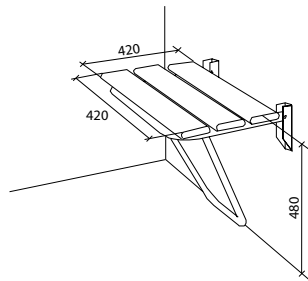

100042190 white epoxy *epoxy blanc* 3.45 **546,00 €**

100042189 polished stainless steel *miroir* 3.45 **644,00 €**

Folding seat
Siège rabotable