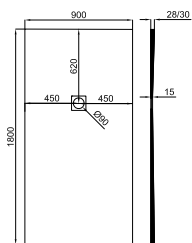

180 x 90 cm.

100376639 24.4 10 **779,00 €**