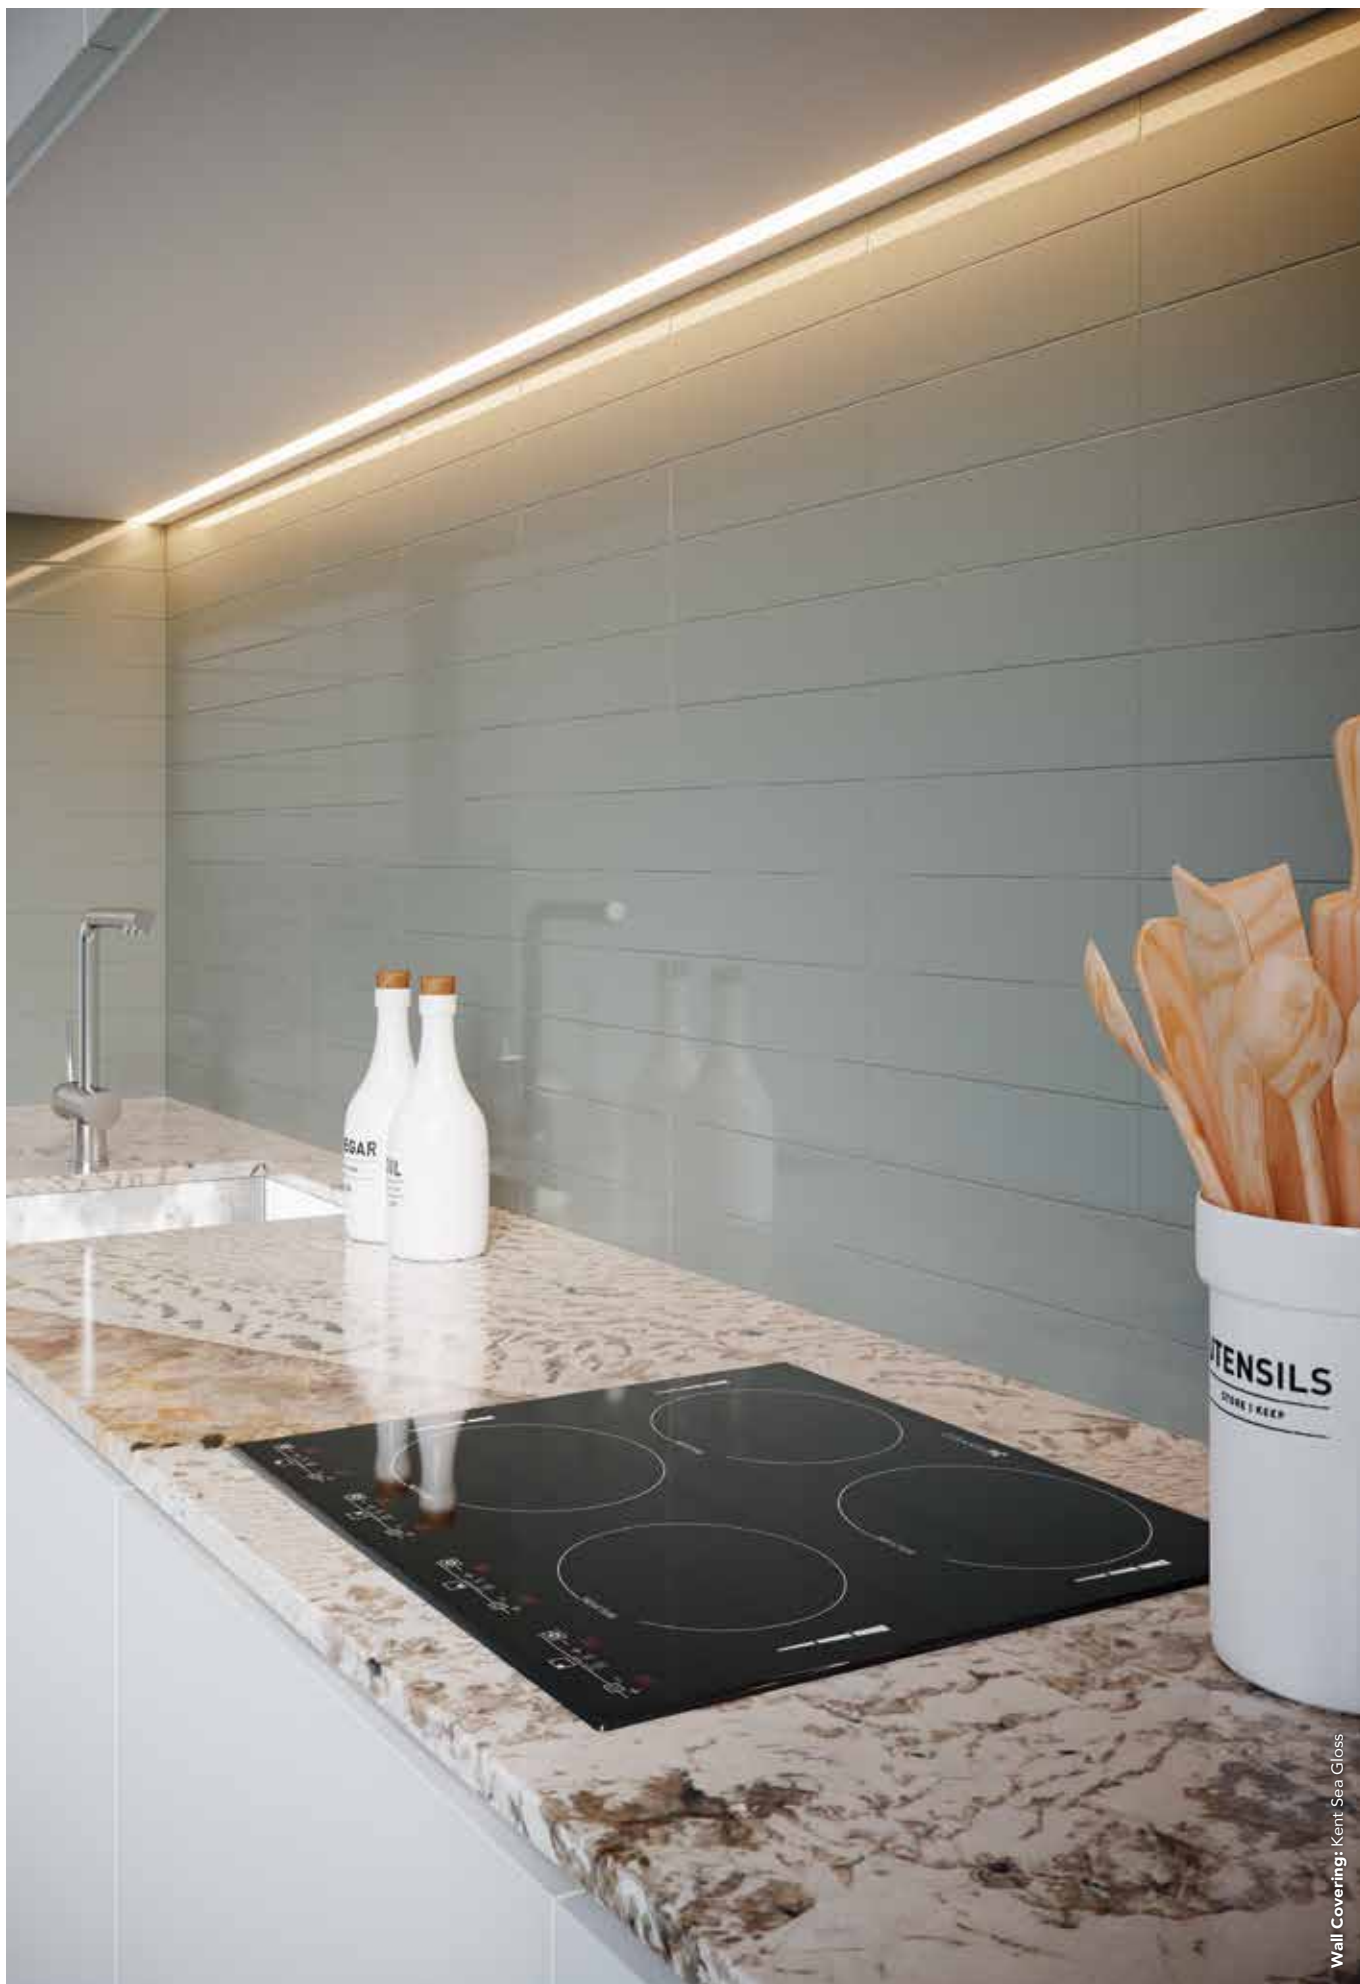

KENT

Ceramic Tiles

Wall Covering: Kent Sea Gloss