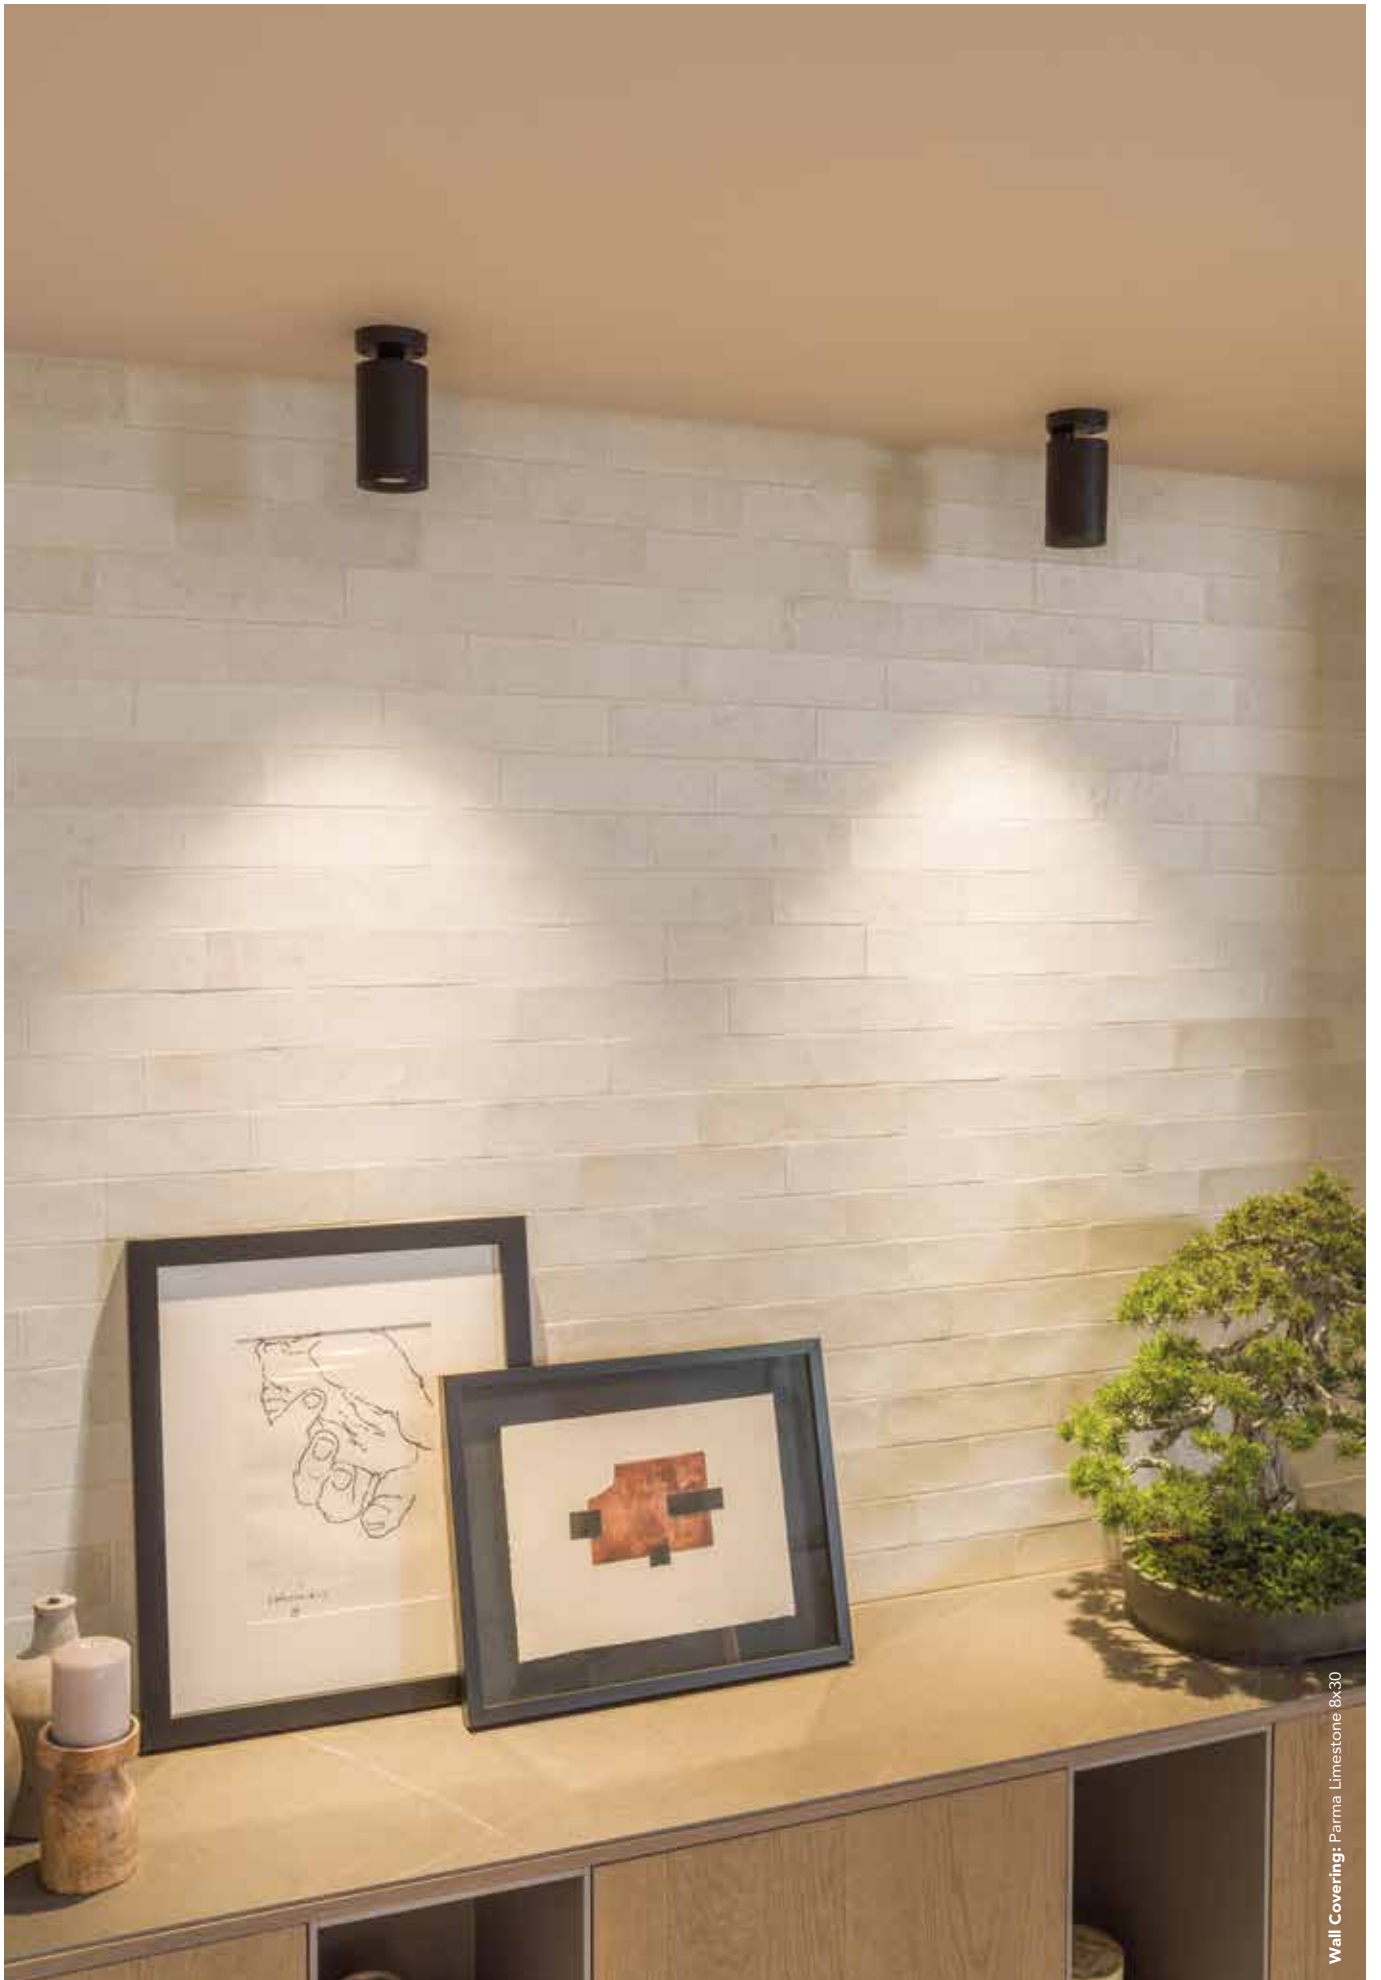

PARMA

Wall Covering: Parma Limestone 8x30