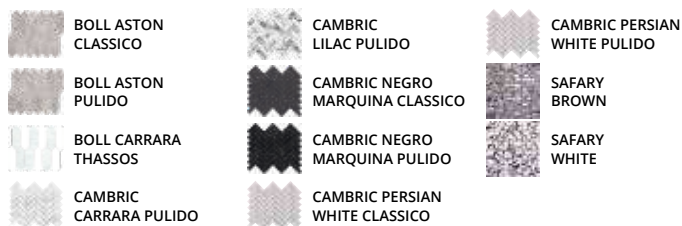

LINES

p. 213 - 215