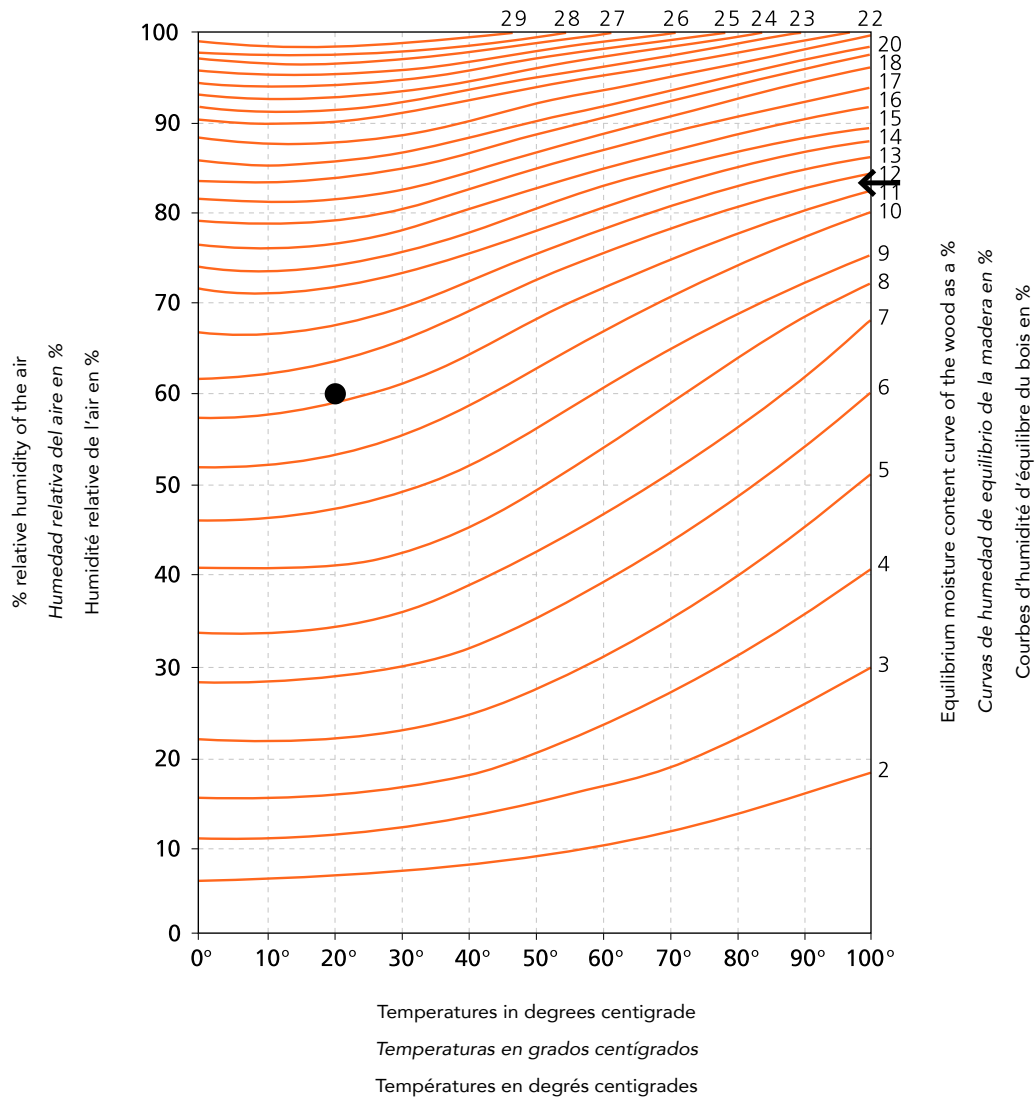

HYGROSCOPIC EQUILIBRIUM MOISTURE CONTENT OF WOOD / HUMEDAD EQUILIBRIO HIGROSCÓPICO DE LA MADERA / HUMIDITÉ ÉQUILIBRE HYGROSCOPIQUE DU BOIS

Natural Wood

The Kollman Calculator is a value that determines the hygroscopic equilibrium of wood. Taking into account the relative humidity and temperature levels in the room, we can determine the wood's internal moisture content, which tells us whether it has the optimal conditions for installation. For example, in a property whose hygrometric conditions are: RH 60% and temperature 20°C, the moisture content of the wood should range from 11% to 12%. Any value above or below this range indicates that the wood is being subjected to stress, which may cause deformations or cracks in the boards.

El Abaco de Kollman es un valor que marca el equilibrio higroscópico de la madera. Teniendo en cuenta los datos de la humedad relativa y temperatura de la estancia podemos saber la humedad interna de la madera, que nos marcará si ésta tiene las condiciones óptimas para ser instalada. Por ejemplo, en una vivienda cuyas condiciones higrométricas son: Hr 60% y T 20°C; la humedad de la madera debe oscilar entre el 11% y 12%. Cualquier valor que esté por encima o por debajo de este resultado indica que la madera está sometida a estrés, lo que puede provocar deformaciones o grietas en las tablas.

L'abaque de Kollman est une valeur qui définit l'équilibre hygroscopique du bois. En tenant compte de l'humidité relative et la température d'une pièce, on peut déterminer l'humidité interne du bois, ce qui permet de savoir si ses conditions sont optimales la pose. Par exemple, dans une habitation présentant les conditions hygrométriques suivantes: Hr = 60% et T = 20°C; l'humidité du bois doit varier entre 11% et 12%. Tout résultat non compris entre ces valeurs indique que le bois est soumis à des contraintes, ce qui peut entraîner des déformations ou des fissures des planches.