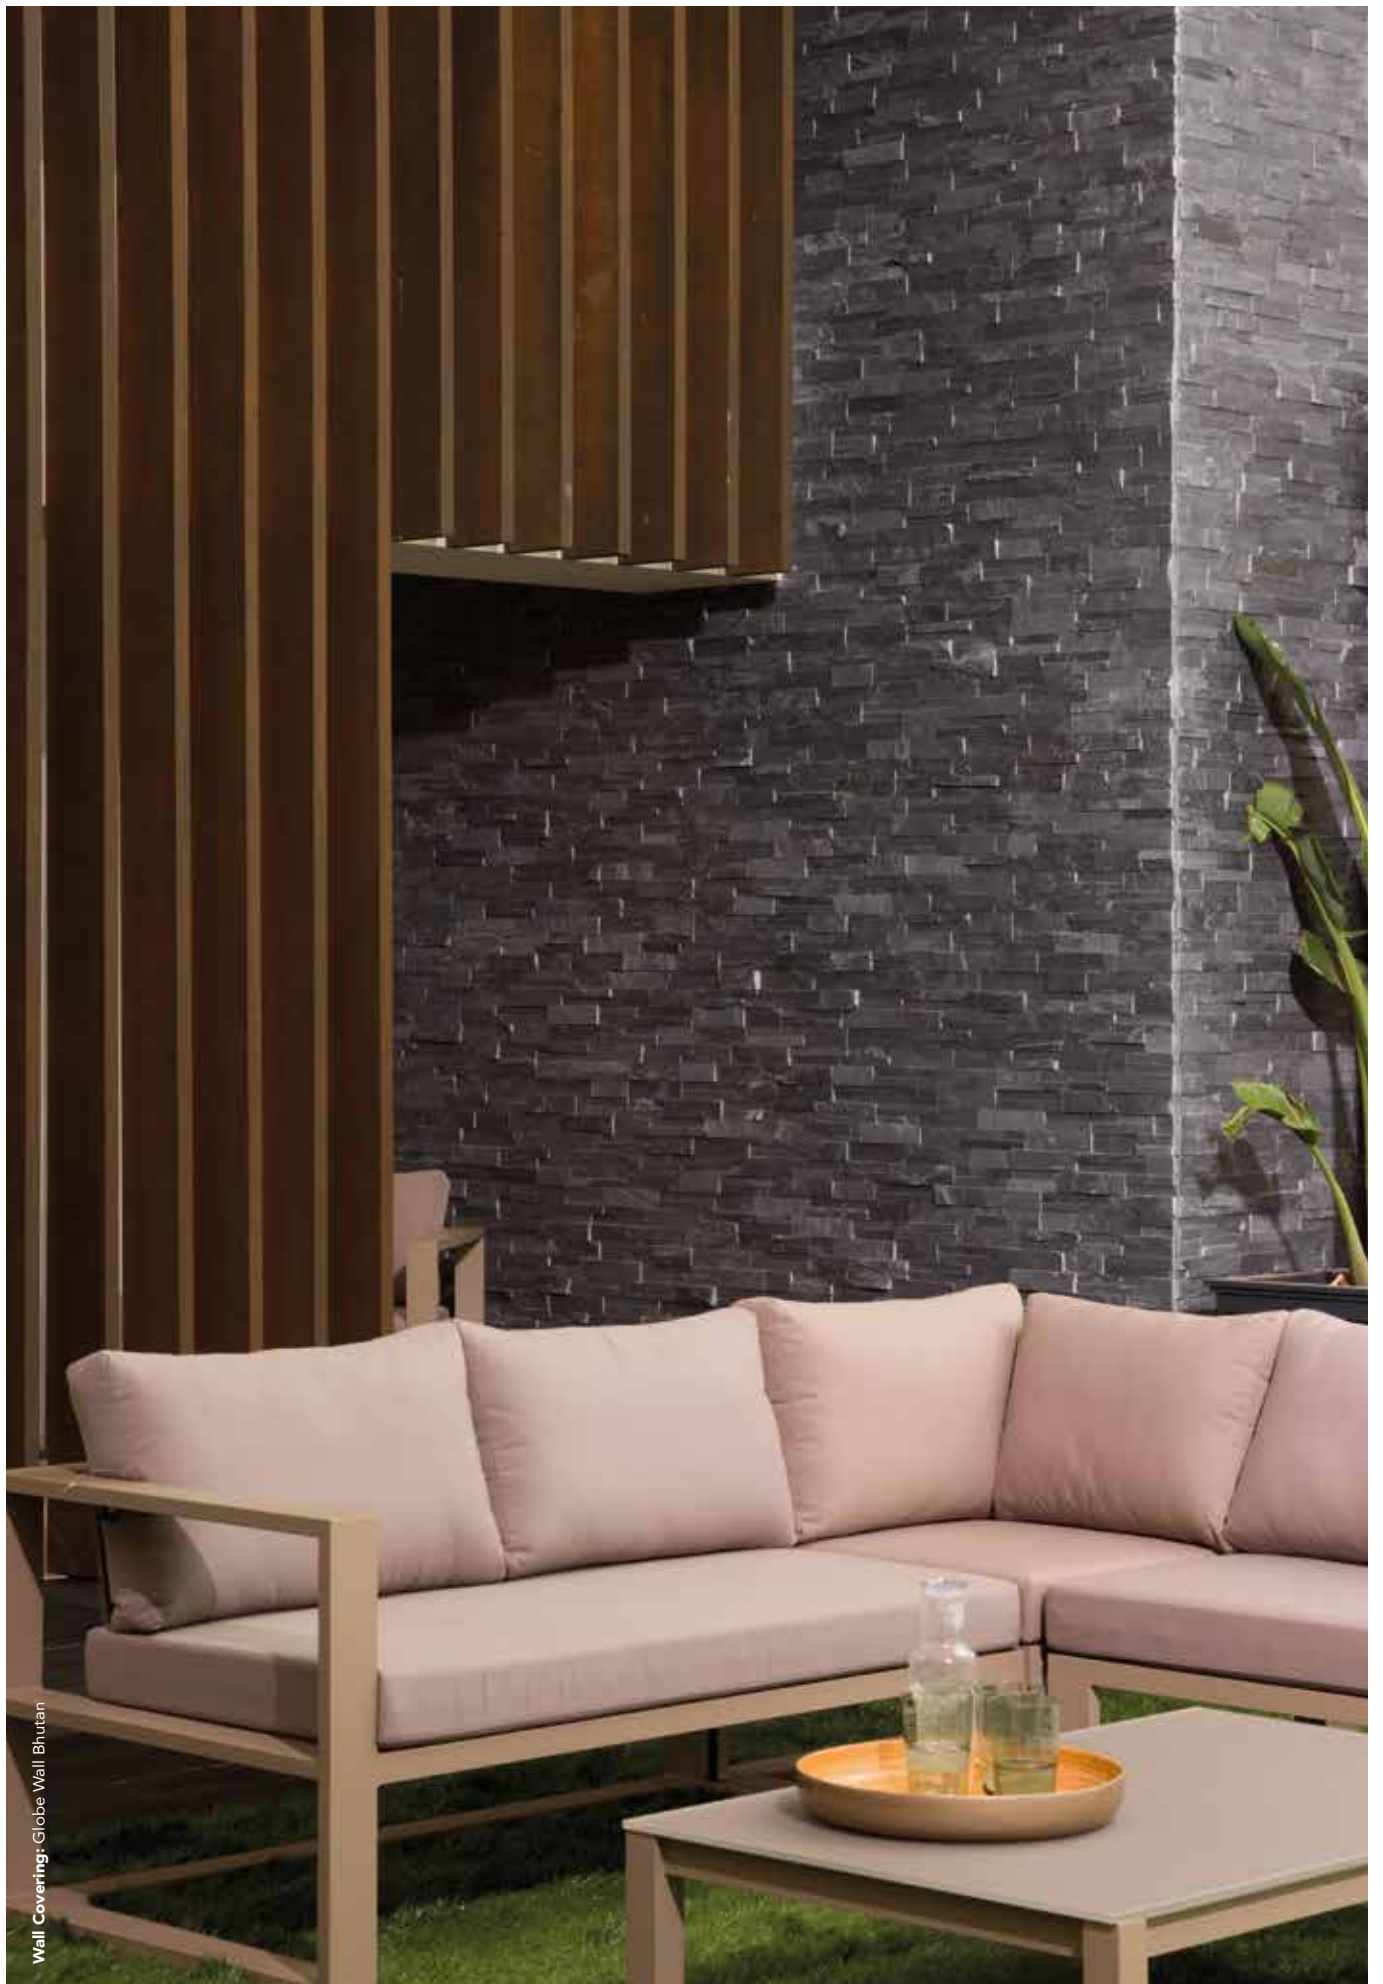

GLOBE

Natural Stone

Wall Covering: Globe Brick Indira Pool, Bali Kuta Matt

GLOBE

Wall Covering: Globe Wall Bhutan

GLOBE

GLOBE WALL BHUTAN

15cm x 54,8cm x 1,2-2,5cm
5 29/32" x 21 9/16" x 15/32"-31/32"
100086107