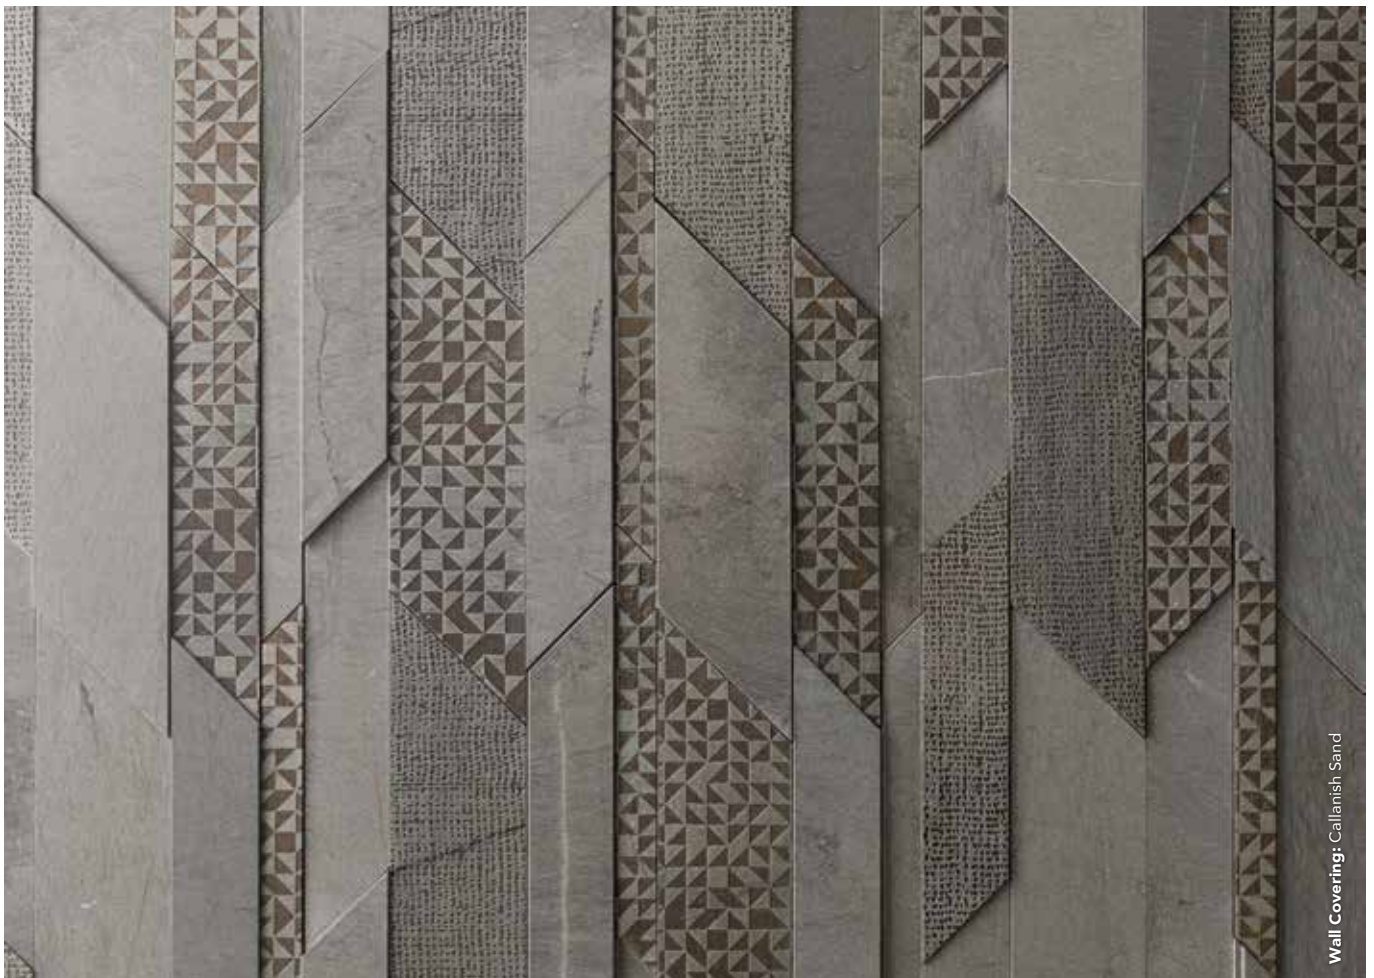

Wall Covering: Callanish Sand