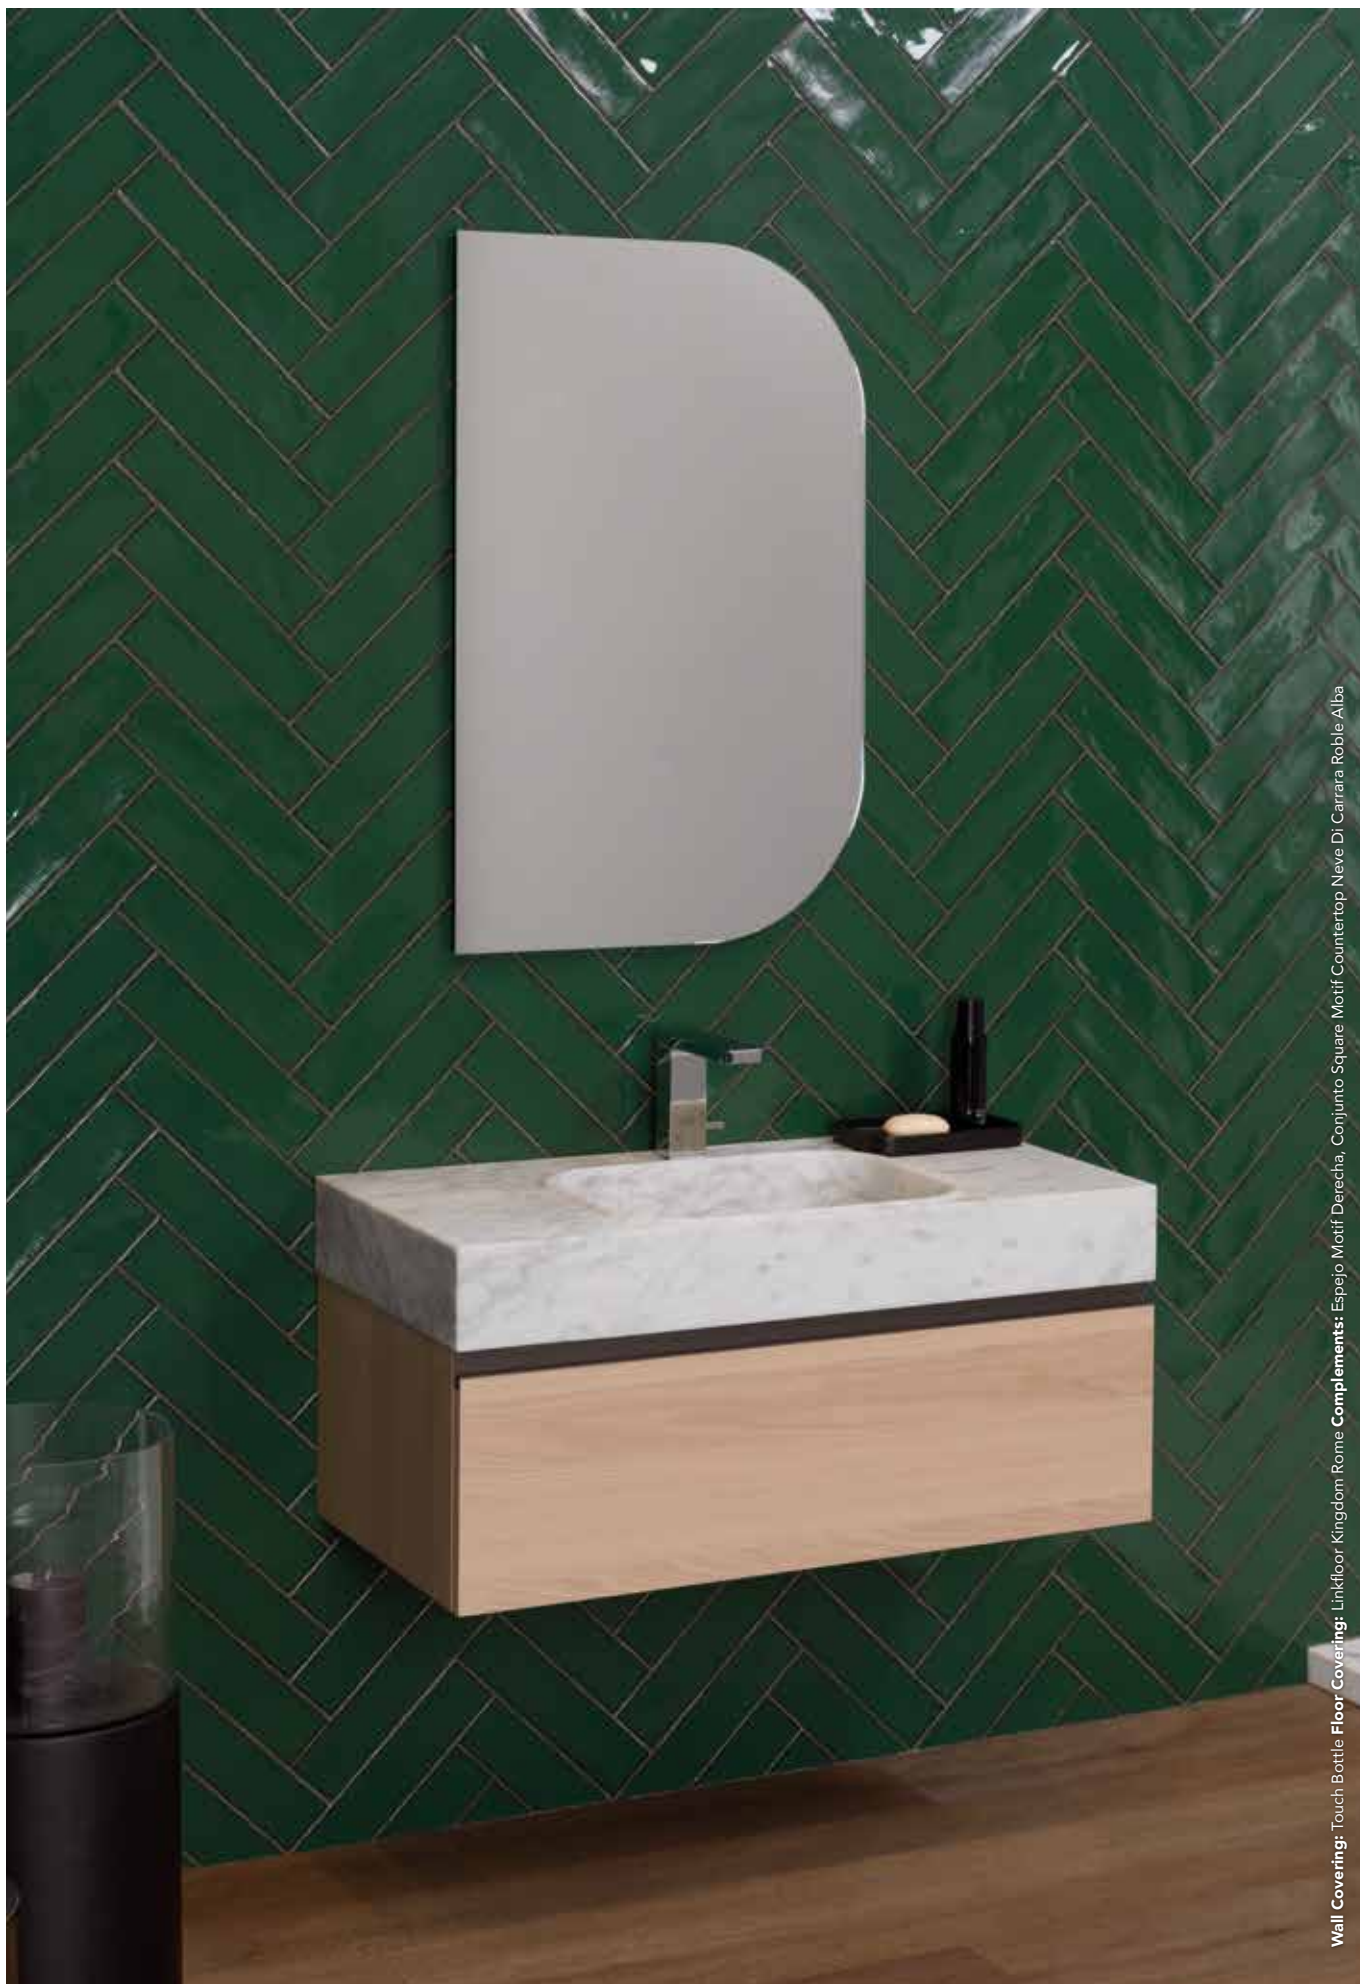

MOTIF
by L'Antic Colonial

Wall Covering: Touch Bottle Floor Covering: Linkfloor Kingdom Rome Complements: Espejo Motif Derecha, Conjunto Square Motif Countertop Nave Di Carrara Roble Alba

VINTAGE by Yonoh