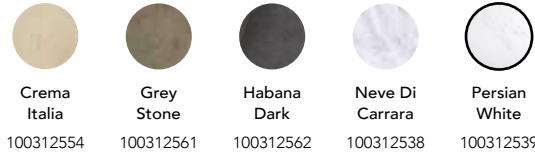

FORMAT	GROUP	KG
37cm x 46cm x 12,5cm 14 9/16" x 18 1/8" x 4 29/32"	G-183	37,61 x Pal 36,33 Neto

100312554 100312561 100312562 100312538 100312539

THE SET INCLUDES / EL CONJUNTO INCLUYE / L'ENSEMBLE COMPREND LES ÉLÉMENTS SUIVANTS:
Installation Dossier / Dossier Instalación / Dossier d'Installation
Vaciador Fijo Tapa Piedra Compatible USA (Noken: 100207633)

COMPATIBLE WITH... / COMPATIBLE CON... / COMPATIBLE AVEC...
-USA Sifón Project N (Noken: 100209767)