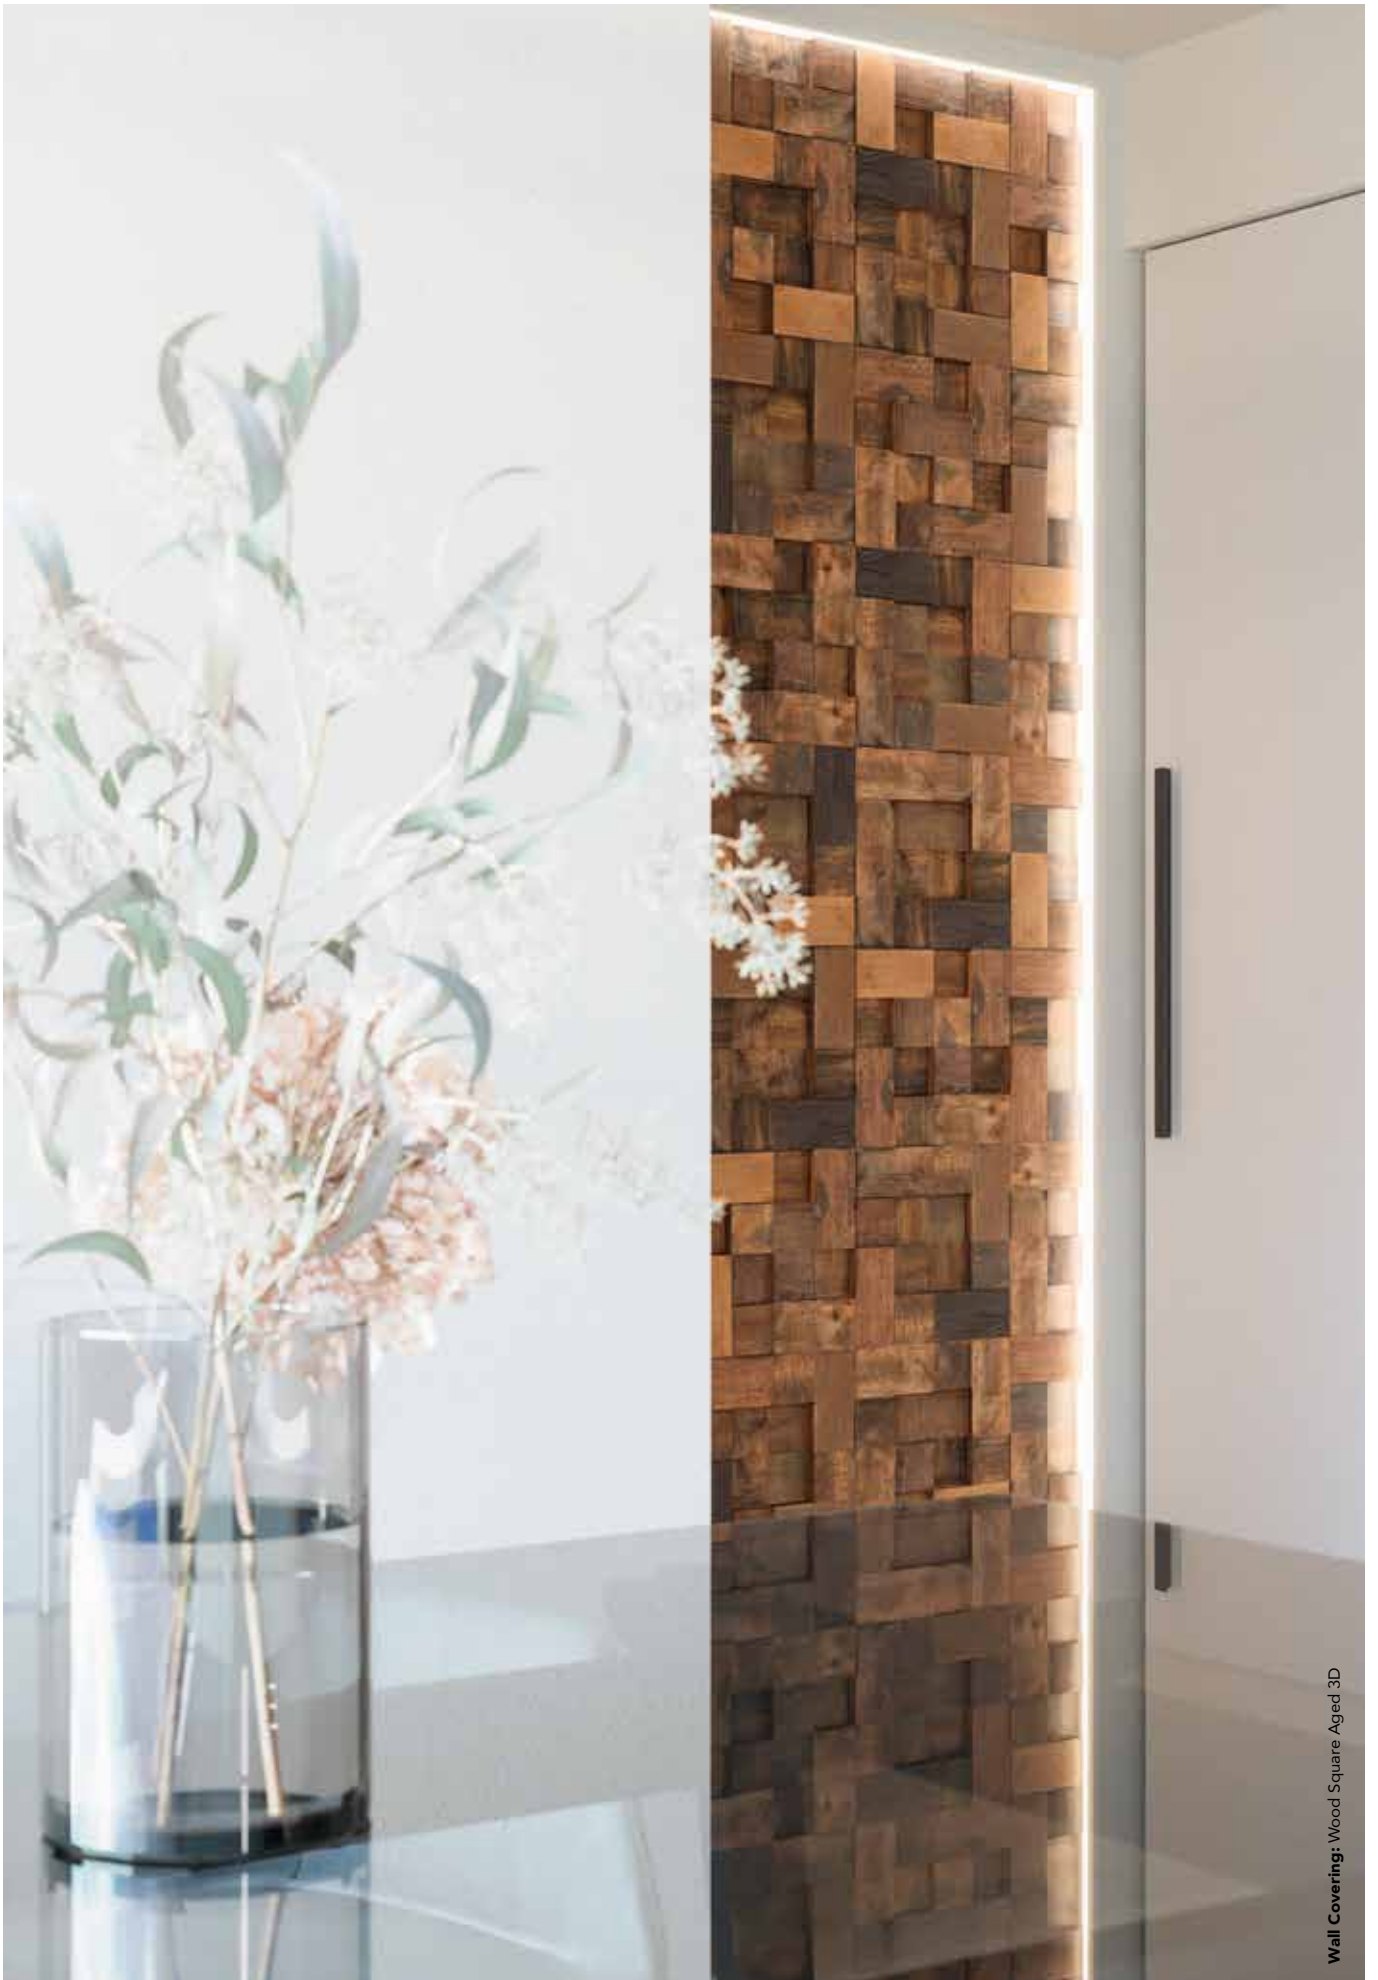

WOOD MOSAICS

Wall Covering: Wood Square Aged 3D