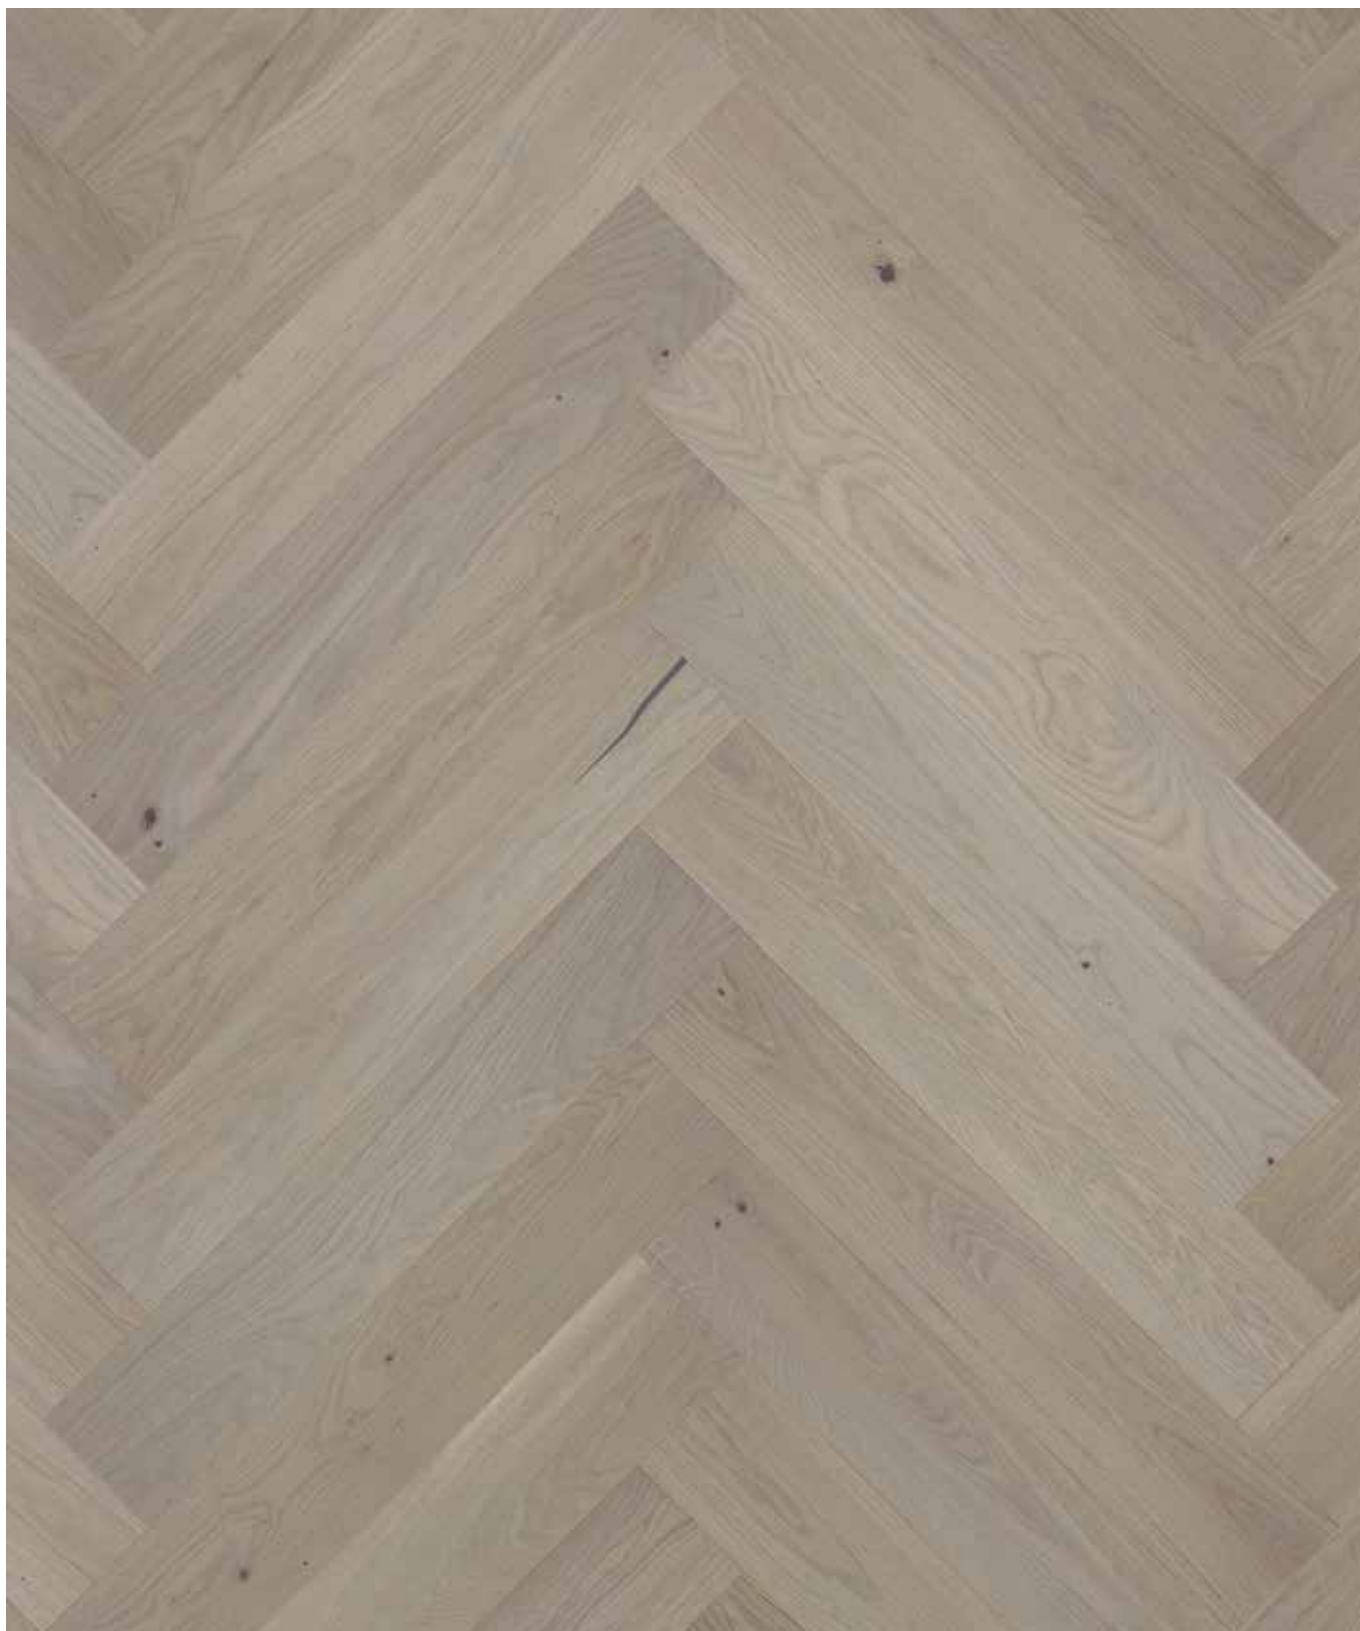

CLASSIC

Natural Wood

CLASSIC 1L HERRINGBONE GREY