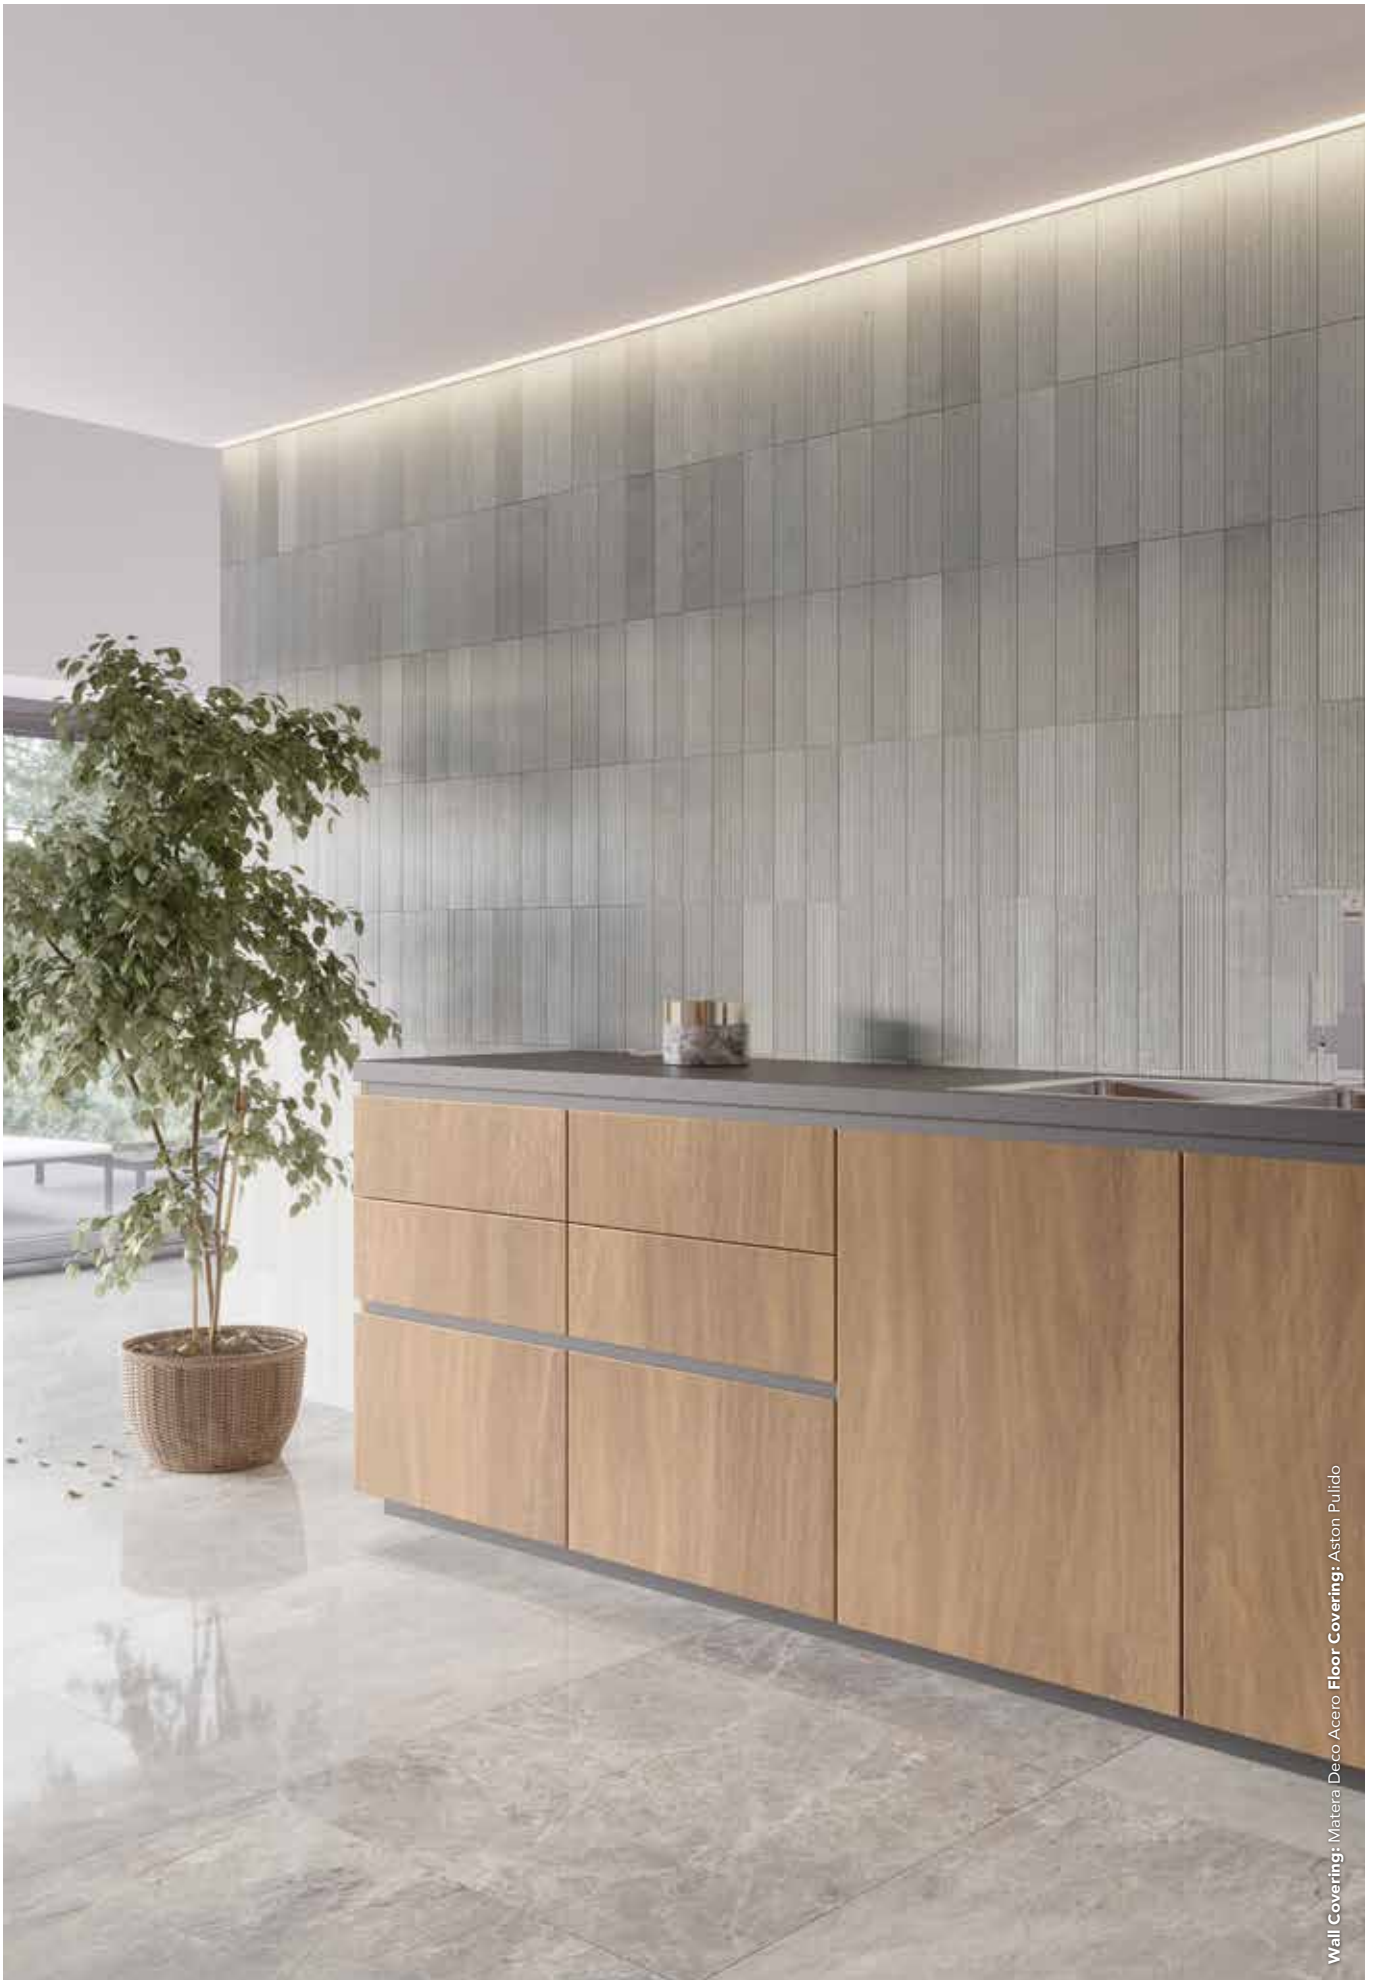

MATERA

Wall Covering: Matera Deco Acero Floor Covering: Aston Pulido

Ceramic Tiles