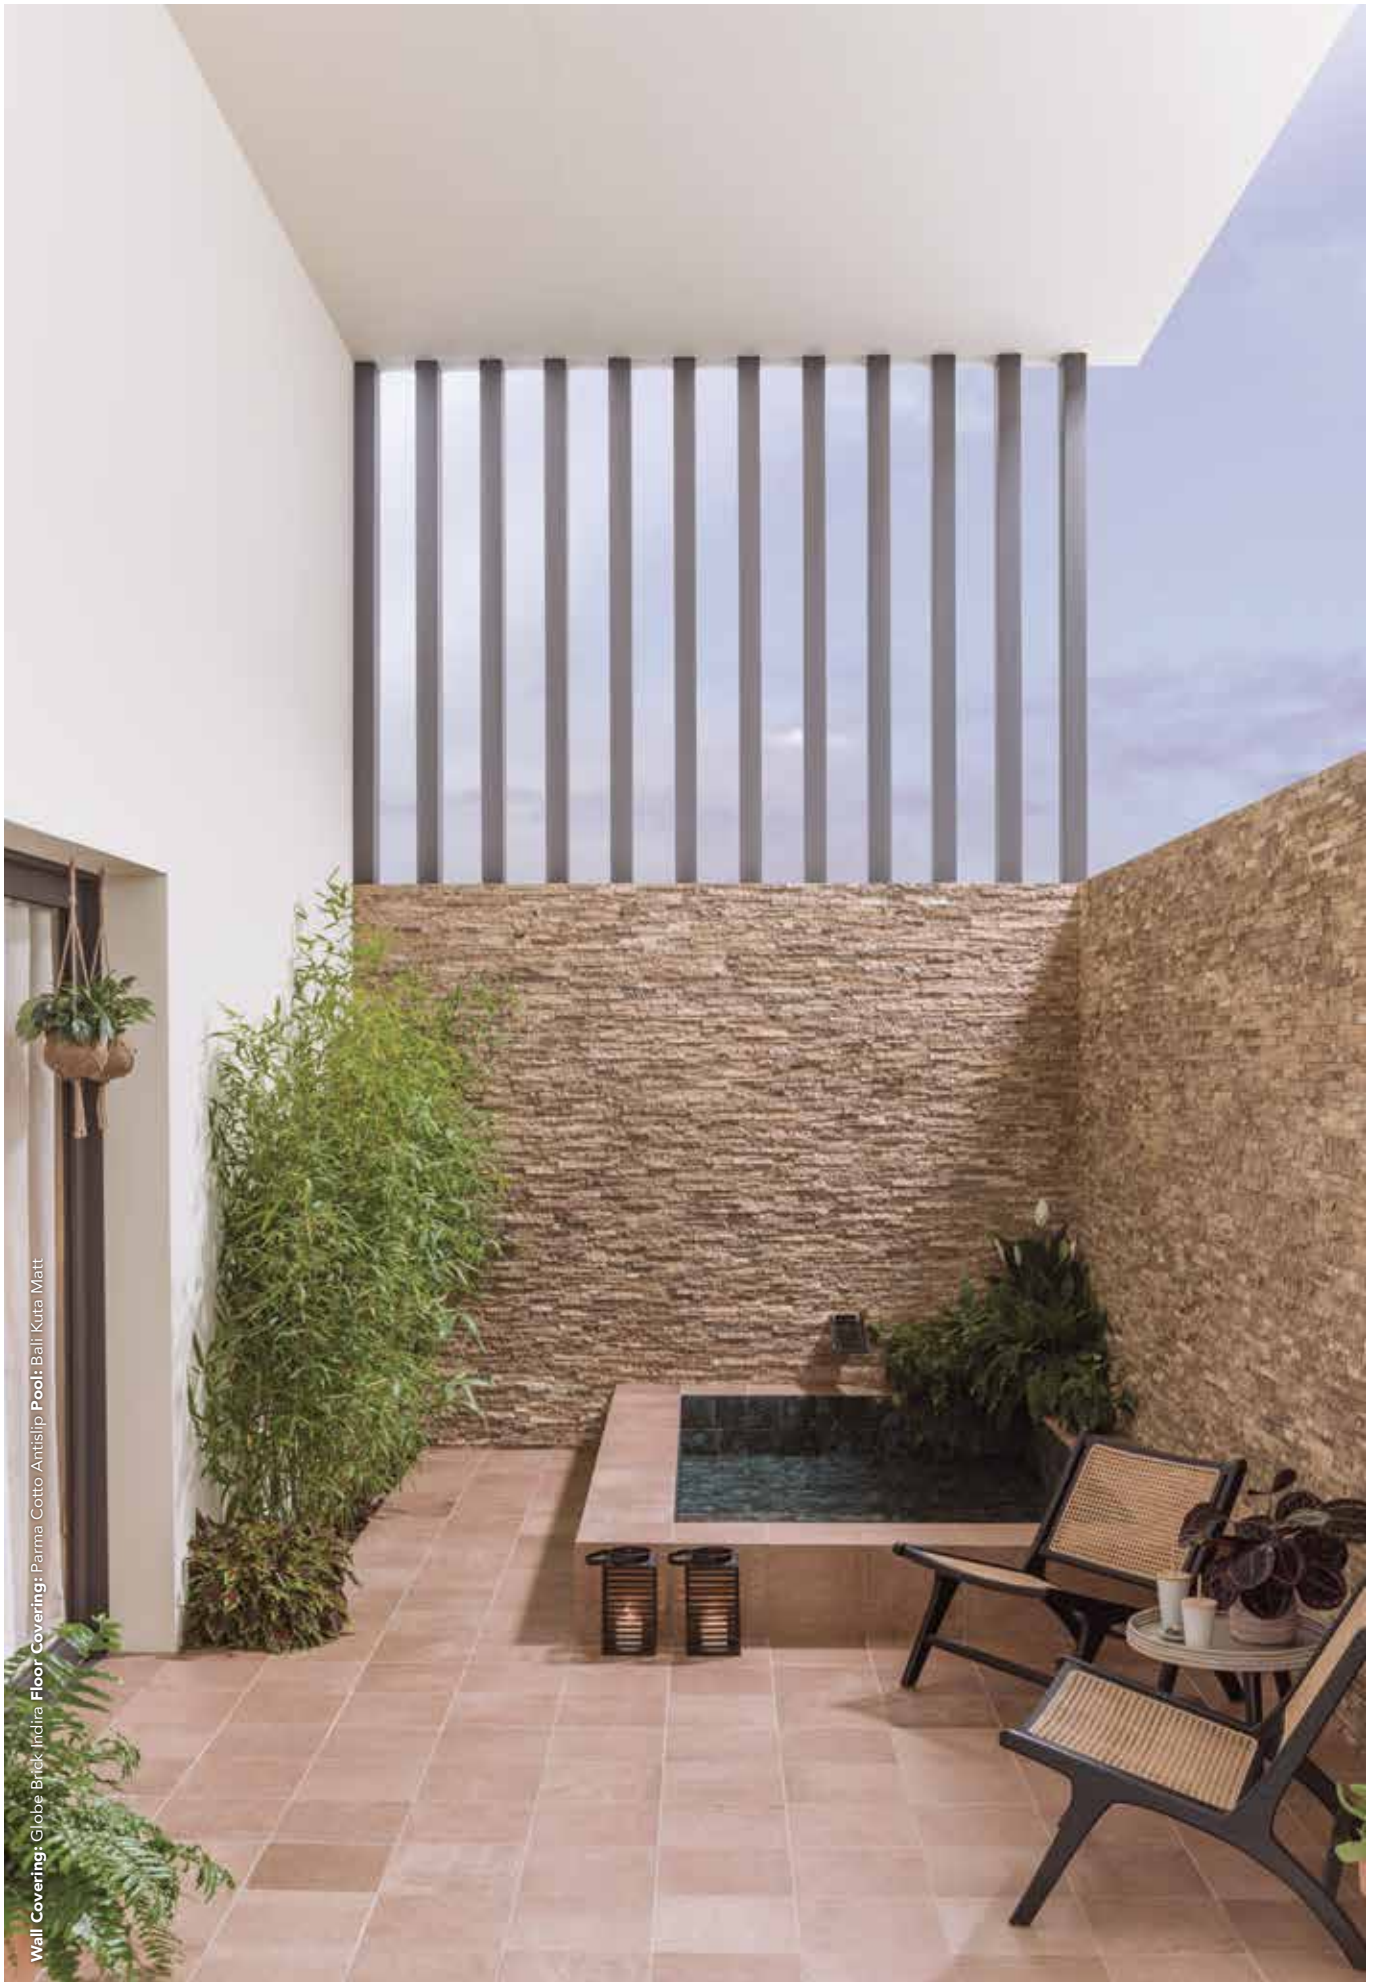

Ceramic Tiles

Wall Covering: Nevada Deco Acero

PARMA

Ceramic Tiles

Wall Covering: Globe Brick Indira Floor Covering: Parma Cotto Antislip Pool: Bali Kuta Matt

PARMA

PARMA COTTO
 8cm x 30cm x 0,85cm
 3 5/32" x 11 13/16" x 11/32"
 100321899
 G-227