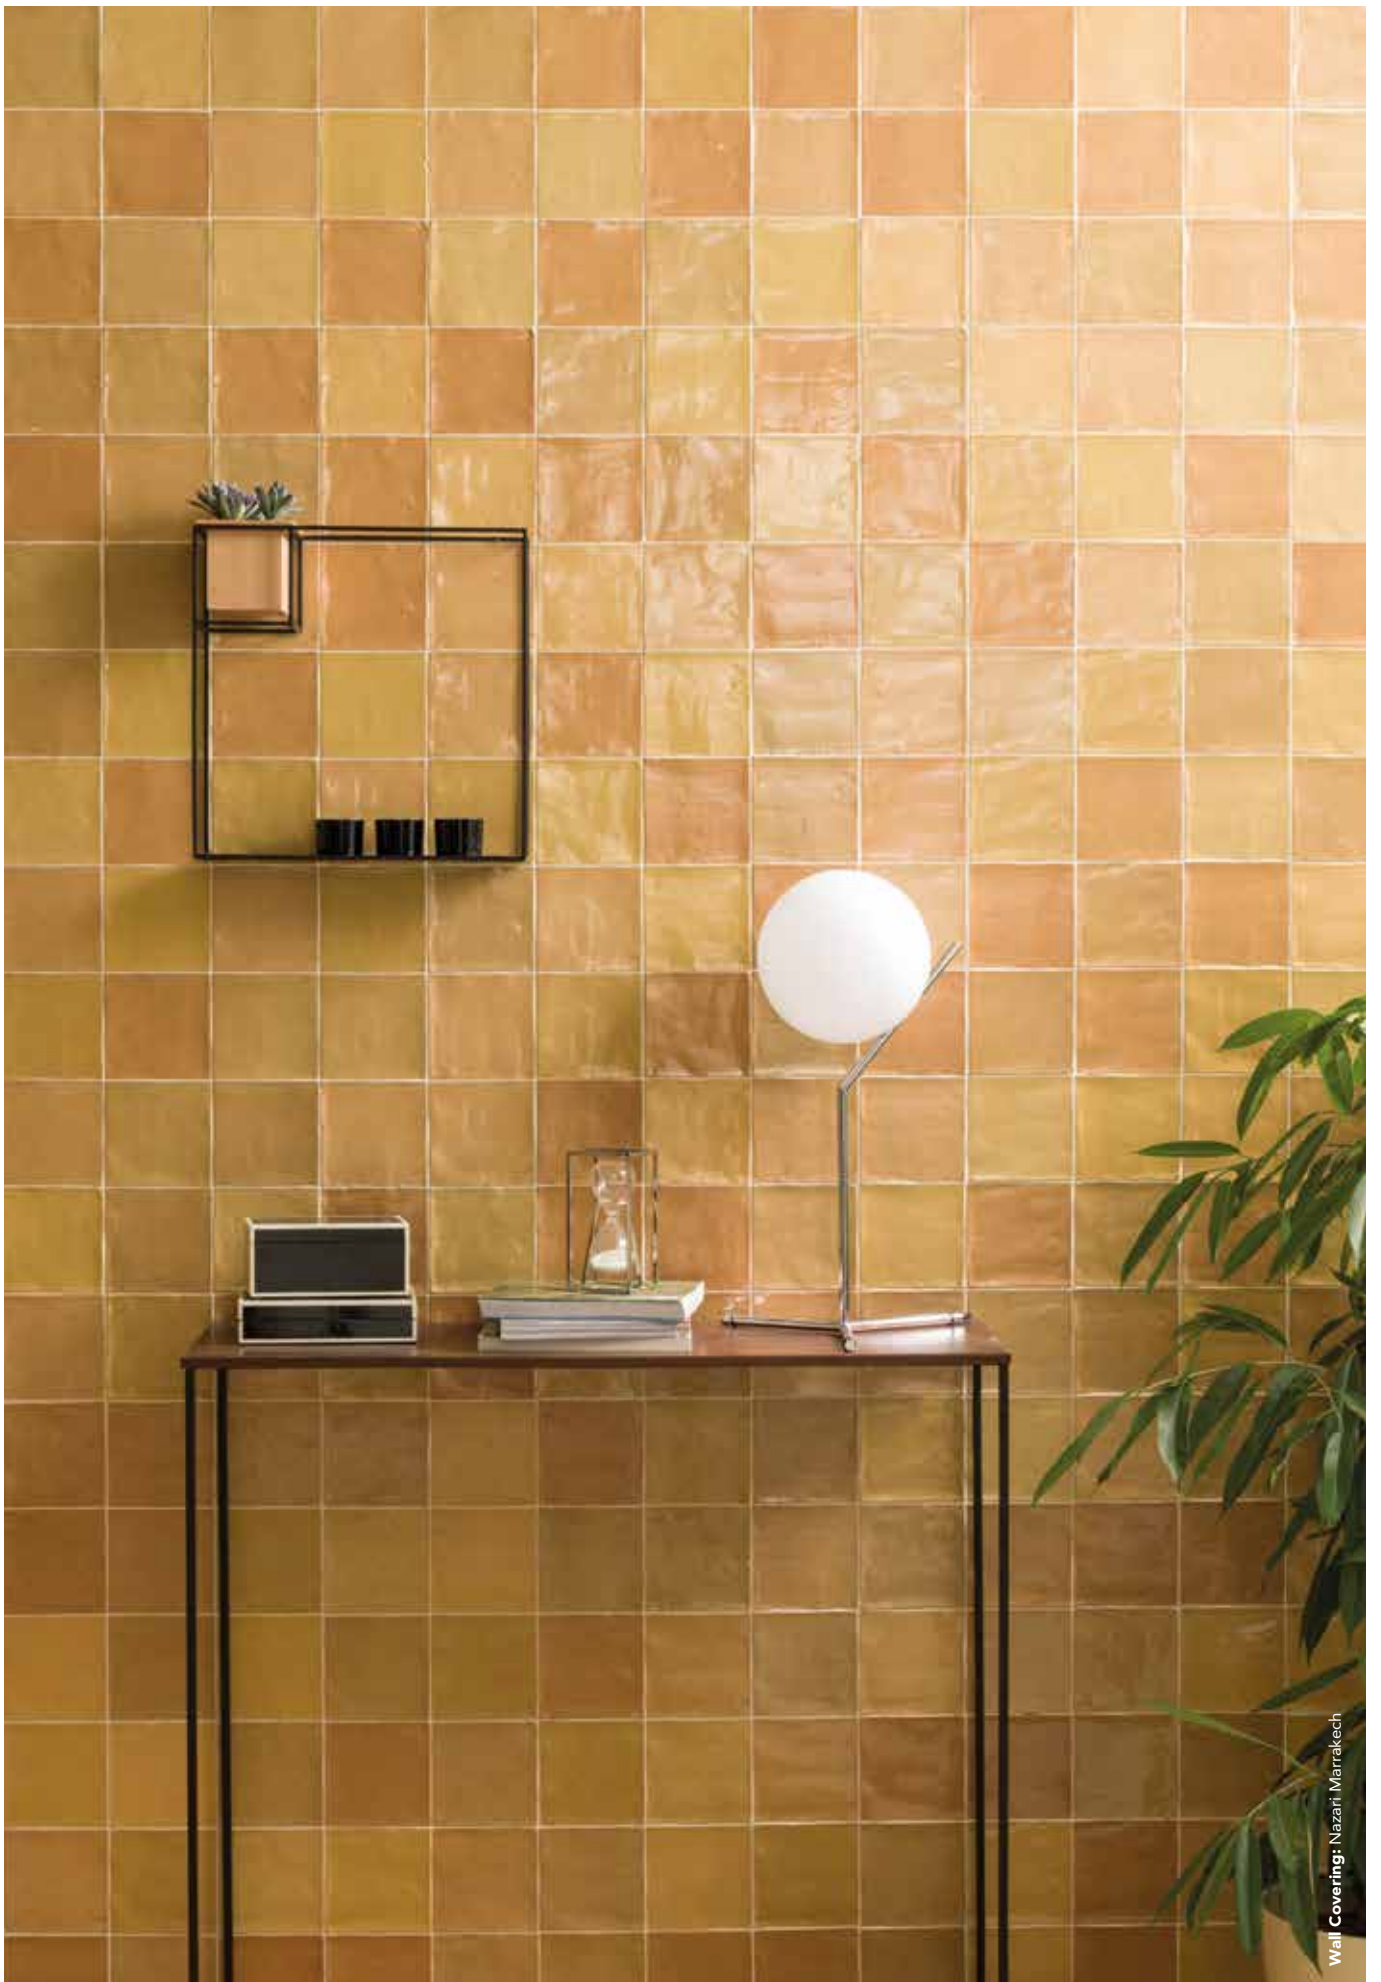

NAZARI

Wall Covering: Nazari Marrakech

Ceramic Tiles