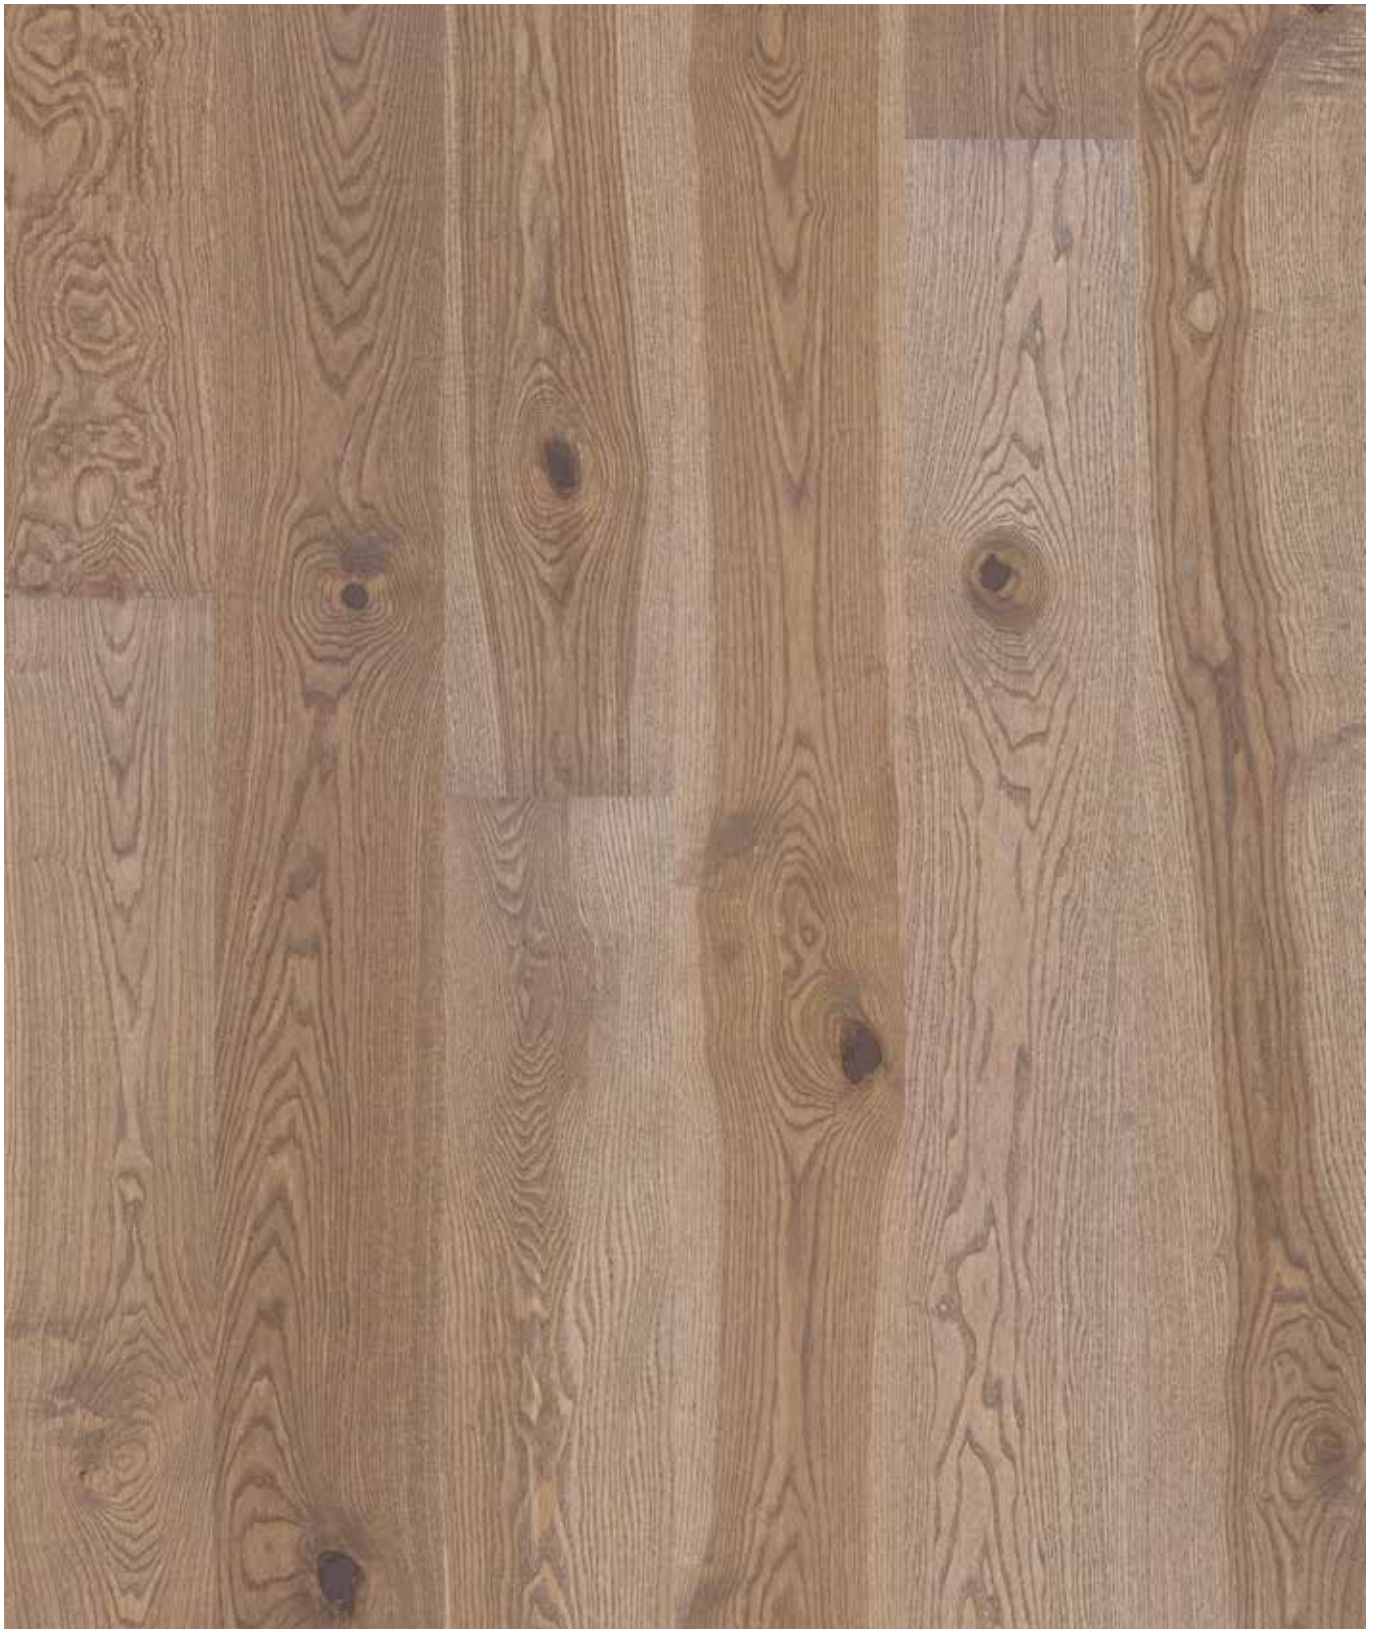

LUTIER

Natural Wood

LUTIER 1L MARRON

Europe

Stained

Natur

Radiant
Floor
Heating

Floating
Installation

Multi
Layer

Gluing

Quick
Lock

1 Board

Strong
Color
Variation

High
Number
of Knots

Ash
Wood

30
Warranty

FSC
COC2812

Hardwood
Layer
2,5mm - 1/8"

DESCRIPTION	FORMAT	CODES	GROUP	PCS	M²	KG
Lutier 1L Marron	18cm x 220cm x 1,4cm 7 3/32" x 86 5/8" x 9/16"	100272992	G-235	7 x Cj 280 x Pal	2,772 x Cj 110,88 x Pal	25,39 x Cj 1015,6 x Pal
Skirting / Zócalo / Plinthe	8cm x 220cm x 1,4cm 3 5/32" x 86 5/8" x 9/16"	100272968	G-128	12 x Cj 600 x Pal	2,11 x Cj 105,6 x Pal	16 x Cj 828 x Pal
Stair Nosing / Mampelán / Nez de Marche	7cm x 120cm x 3cm 2 3/4" x 47 1/4" x 1 3/16"	100273000	G-163	2 x Cj 200 x Pal	0,17 x Cj 16,8 x Pal	3,17 x Cj 327,8 x Pal
Levelling Profile / Perfil Igualación / Perfilé Egalisation	4,5cm x 270cm x 1,3cm 1 25/32" x 106 5/16" x 1/2"	100272936	G-161	10 x Cj 1000 x Pal	1,21 x Cj 121,5 x Pal	10 x Cj 1020 x Pal
Transition Profile / Perfil Transición / Perfilé Jointoiement	4cm x 270cm x 1,3cm 1 9/16" x 106 5/16" x 1/2"	100272954	G-161	10 x Cj 1000 x Pal	1,08 x Cj 108 x Pal	10 x Cj 1020 x Pal