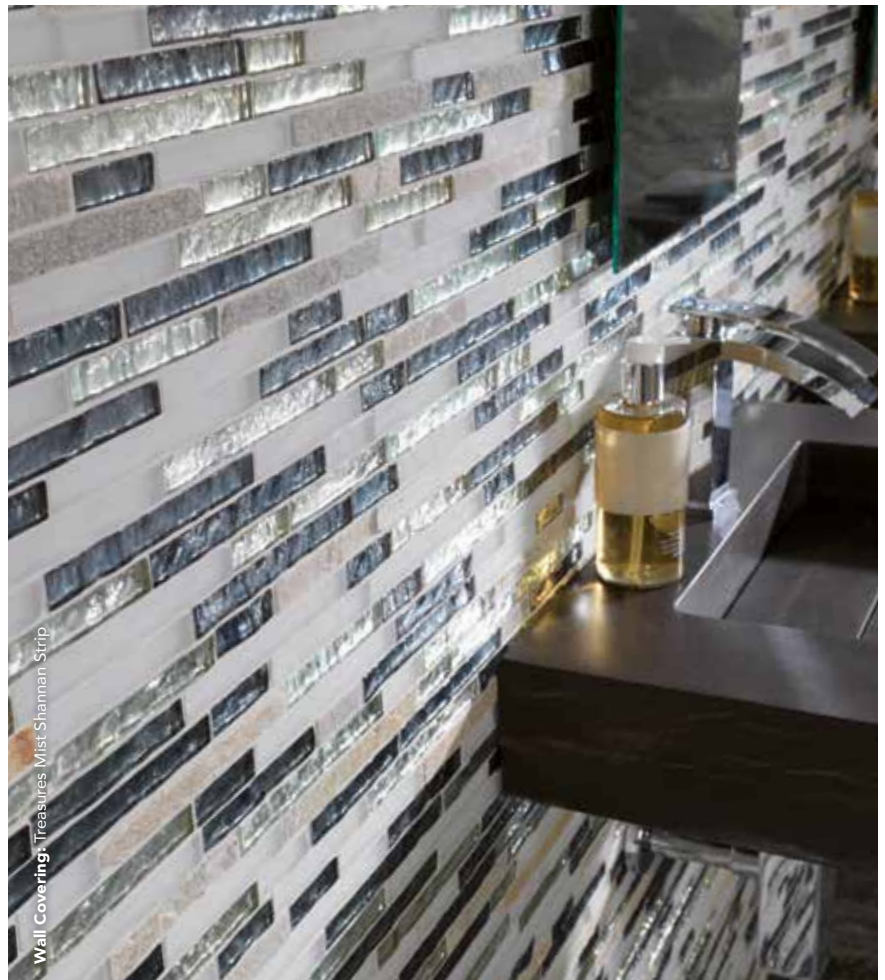

Wall Covering: Treasures Mist Shannan Strip