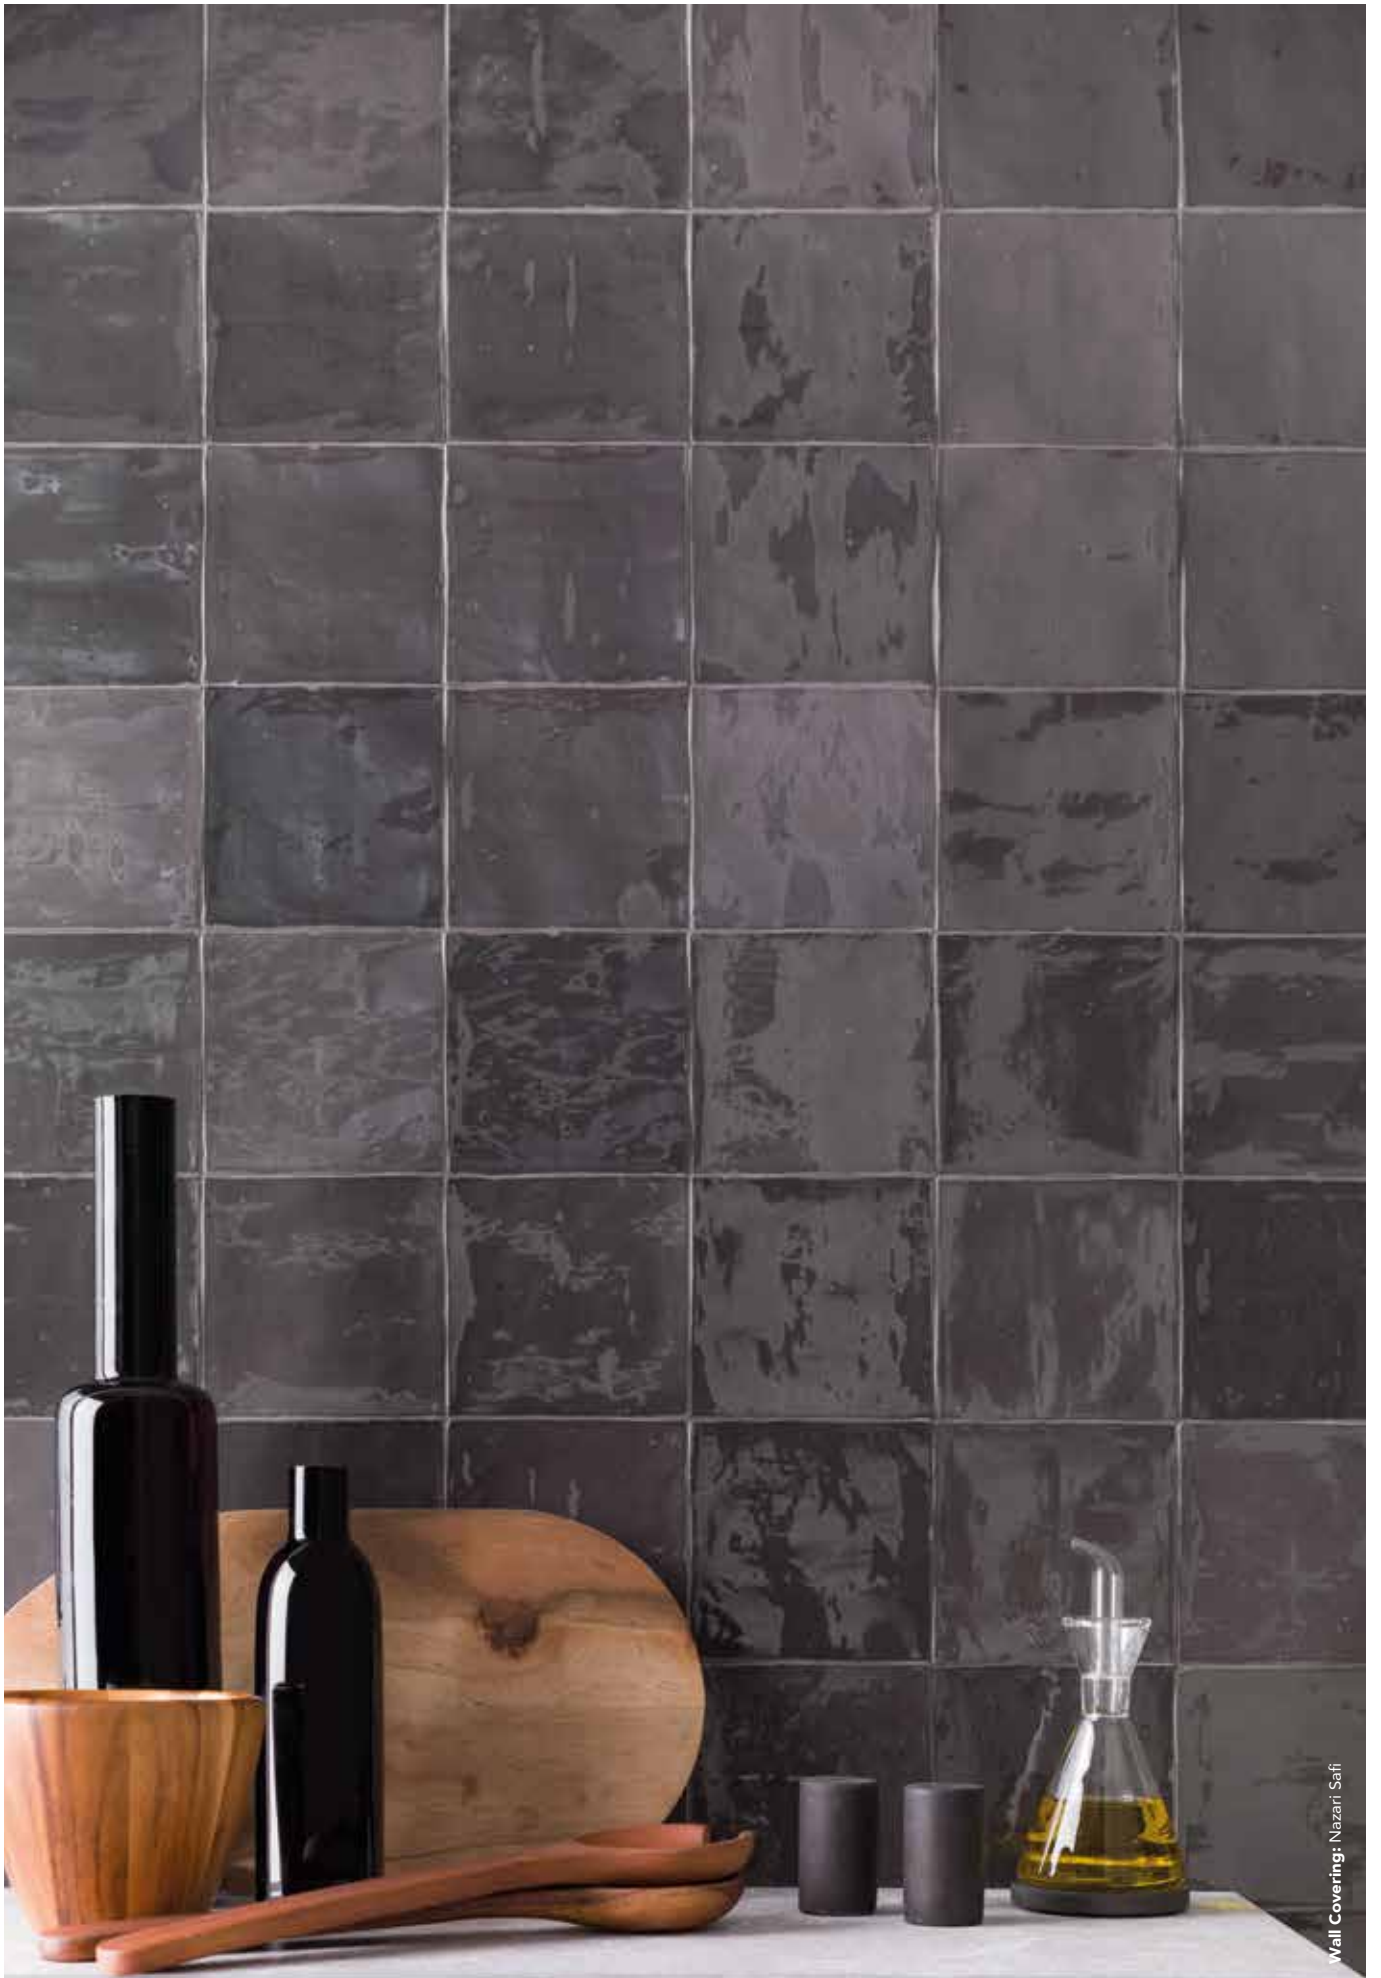

NAZARI

Wall Covering: Nazari Safi

Ceramic Tiles