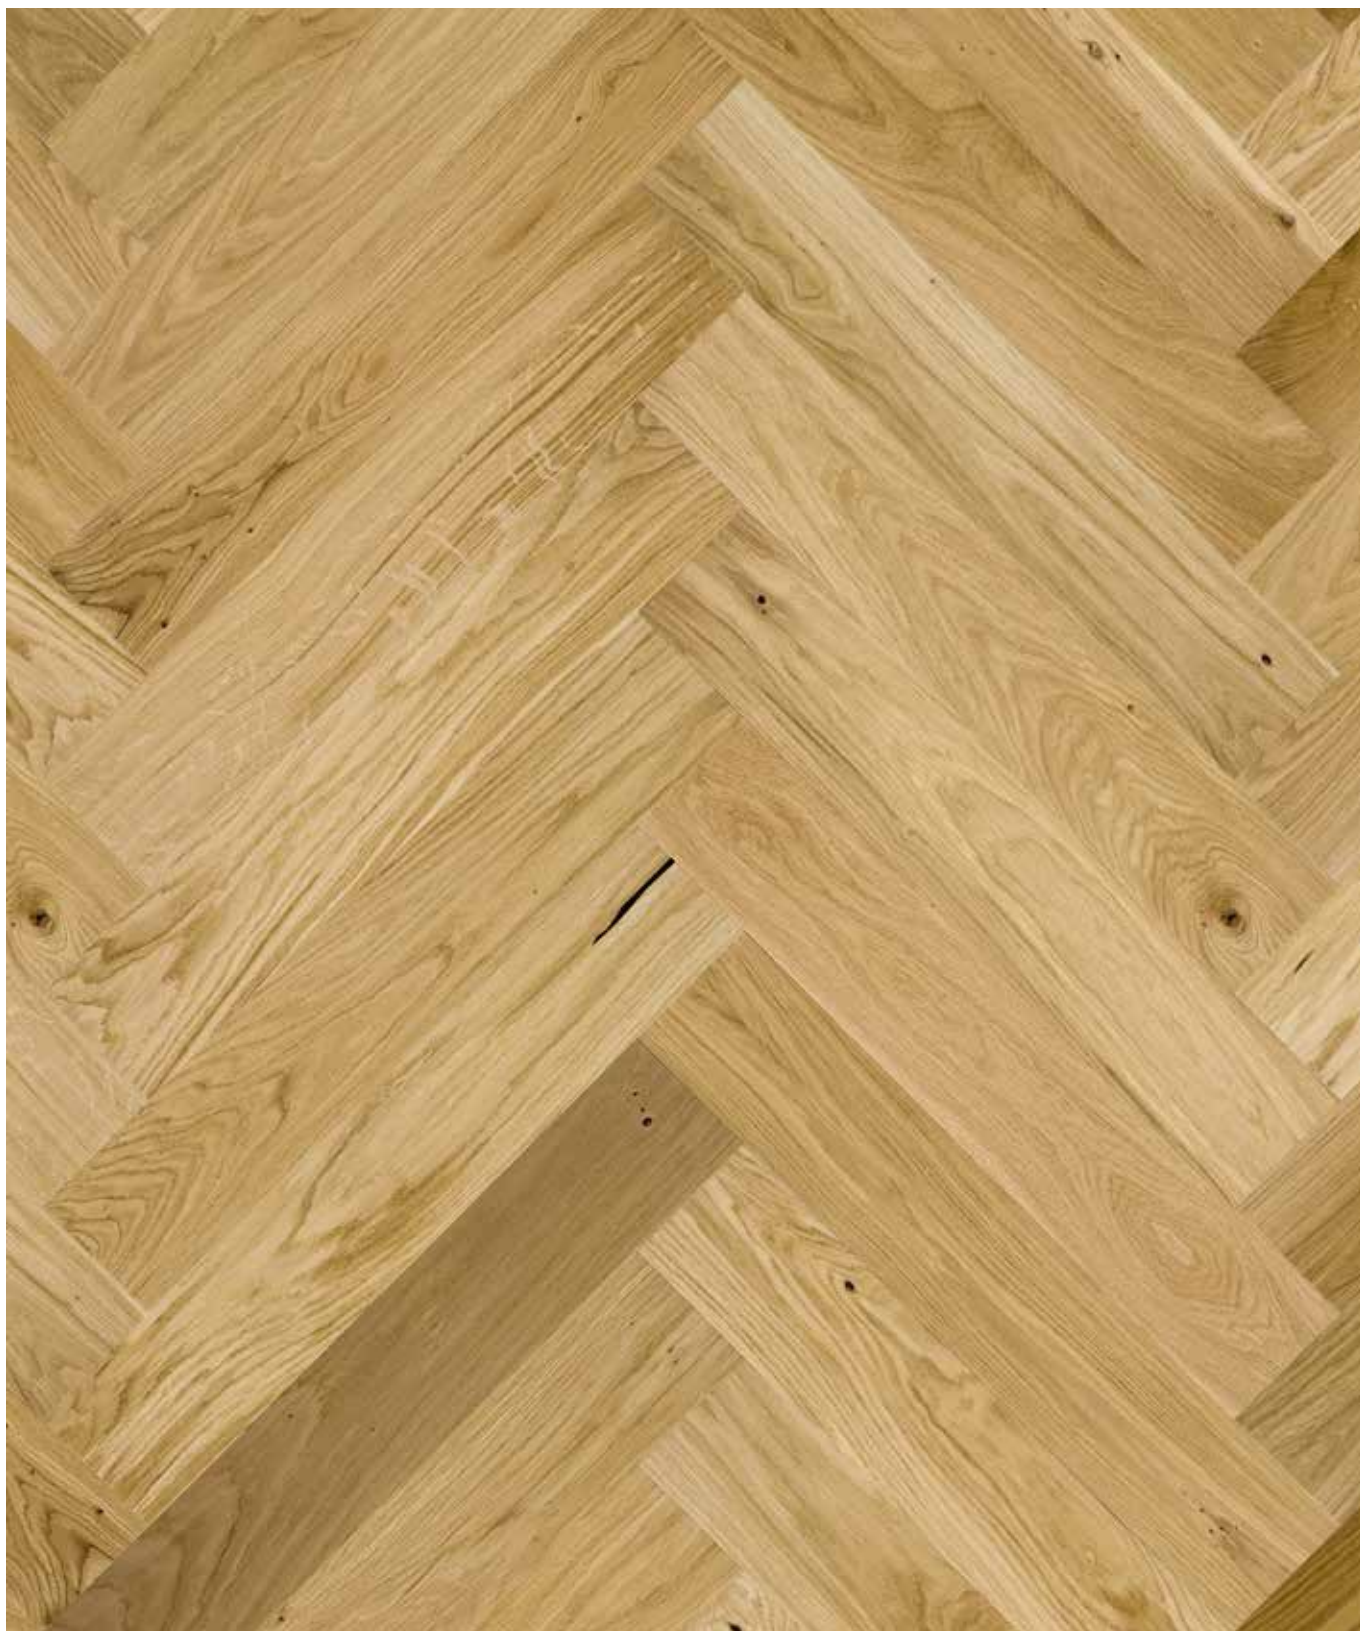

CLASSIC

Natural Wood

CLASSIC 1L HERRINGBONE NATURAL