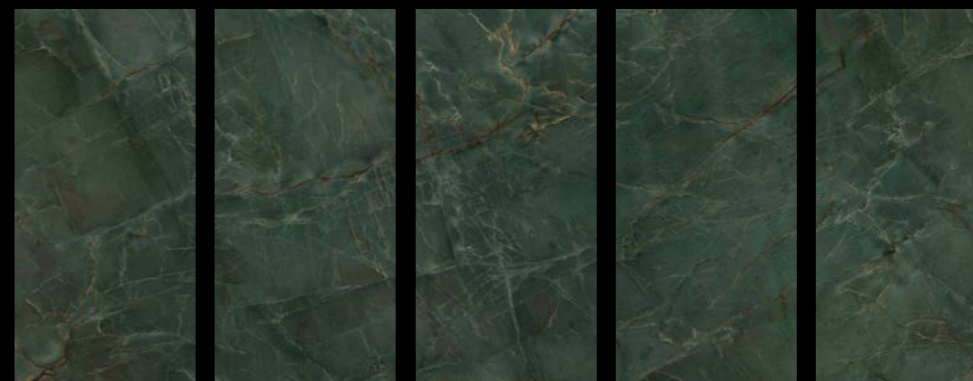

Finishes & features

Acabados & características / Finitions & caractéristiques

Polished

Infinite horizontal continuous design

Colorstuk Antracita

Color Variation

Rectified 6 mm

FIORI DI BOSCO