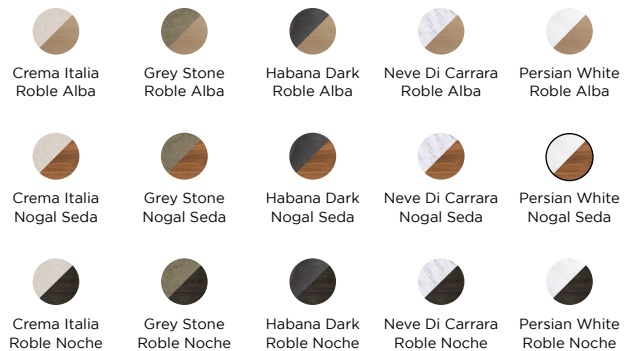

Motif

Conjunto Square Motif Countertop

G190

48,7cm x 90,4cm x 42,5cm
19 1/8" x 35 5/8" x 16 3/4"

Bioprot

Wall-mounted Washbasin

Matt

Conjunto Rectangle Motif Countertop

G190

48,7cm x 90,4cm x 42,5cm
19 1/8" x 35 5/8" x 16 3/4"

Bioprot

Wall-mounted Washbasin

Matt