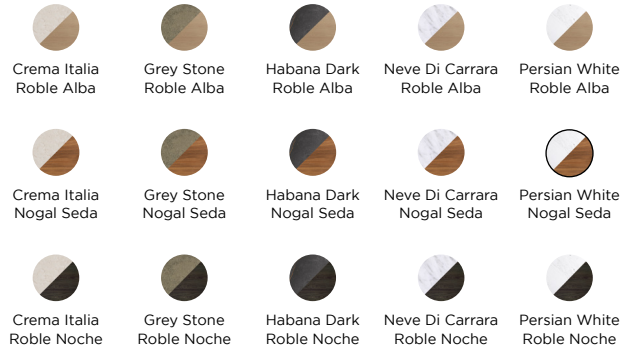

Conjunto L Rectangle Motif Doble

G168

48,7cm x 180,4cm x 44,5cm
19 1/8" x 71" x 17 1/2"

Bioprot

Wall-mounted Washbasin

Matt