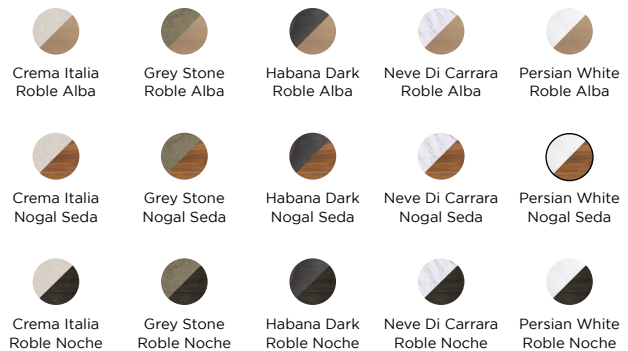

Motif

Conjunto L Rectangle Motif Derecha

G158

48,7cm x 180,4cm x 44,5cm
19 1/8" x 71" x 17 1/2"

Bioprot

Wall-mounted Washbasin

Matt

Conjunto L Rectangle Motif Izquierda

G158

48,7cm x 180,4cm x 44,5cm
19 1/8" x 71" x 17 1/2"

Bioprot

Wall-mounted Washbasin

Matt