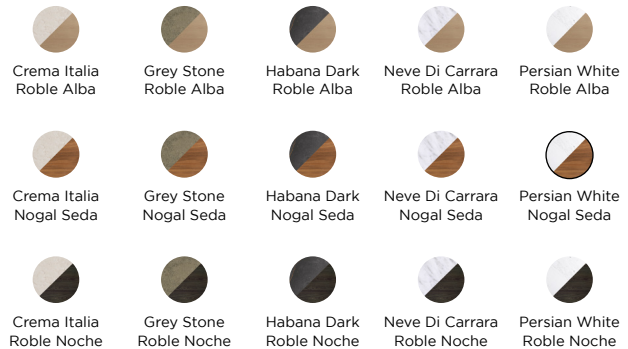

# MOSAICS Glass

Wall Covering: Boulder Round Carrara

# MOSAICS Metal

Wall Covering: Skins Mural River Tan, Metal Copper Triangles Floor Covering: Advance 1L Ash