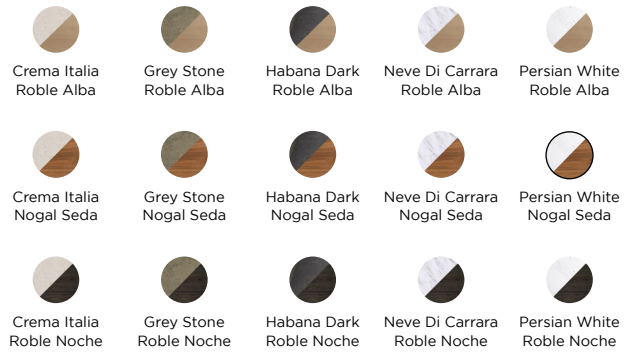

Conjunto Rectangle Motif Countertop

G190

48,7cm x 90,4cm x 42,5cm
19 1/8" x 35 5/8" x 16 3/4"

Bioprot

Wall-mounted Washbasin

Matt