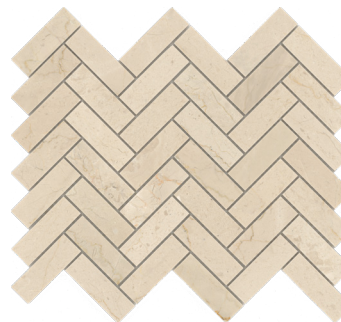

# Lines

**Lines Boll Aston Classico**  
**G118**

25,55cm x 30,35cm x 1cm  
10 1/16" x 11 15/16" x 13/32"

**Lines Boll Aston Pulido**  
**G118**

25,55cm x 30,35cm x 1cm  
10 1/16" x 11 15/16" x 13/32"

**Lines Boll Carrara Thassos**  
**G118**

25,3cm x 30,6cm x 1cm  
10" x 12" x 13/32"

**Lines Cambric Lilac Pulido**  
**G133**

26,5cm x 32,5cm x 1cm  
10 3/8" x 12 3/4" x 13/32"

**Lines Cambric Mojave Pulido**  
**G133**

26,5cm x 32,5cm x 1cm  
10 3/8" x 12 3/4" x 13/32"