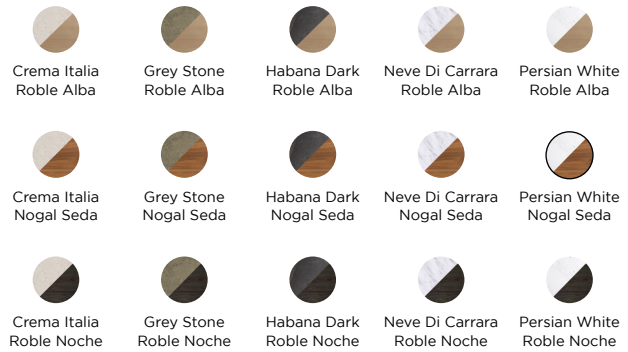

Conjunto L Rectangle Motif Izquierda

G158

48,7cm x 180,4cm x 44,5cm
19 1/8" x 71" x 17 1/2"

Bioprot

Wall-mounted Washbasin

Matt