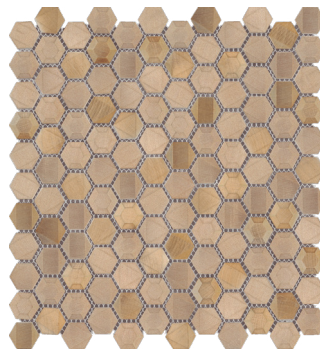

### Gravity Aluminium Shell Metal

**G146**

24,4cm x 26,4cm x 0,4cm  
9 19/32" x 10 13/32" x 5/32"

Meshed

Indoor  
Wall  
Covering

Shower  
Wall  
Covering

Gloss

Irregular  
Texture

# MOSAICS Metal

**Wall Covering:** Bianca Pulido, Gravity Aluminium Sides Aquamarine **Floor Covering:** AC5 Cross Chevron Silver

## Gravity

**Gravity Aluminium Sides Aquamarine**

**G150**

27,7cm x 29,2cm x 0,3cm  
10 29/32" x 11 1/2" x 1/8"

**Gravity Aluminium Sides Gold**

**G150**

27,7cm x 29,2cm x 0,3cm  
10 29/32" x 11 1/2" x 1/8"