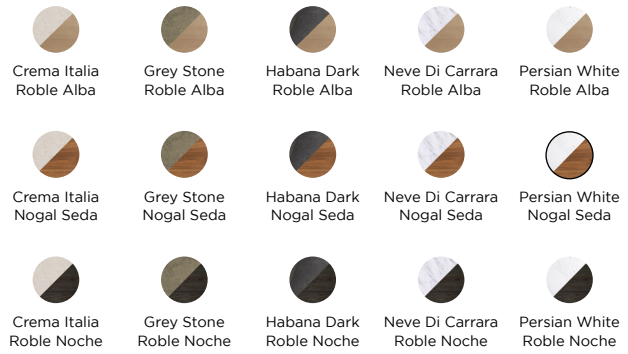

Conjunto Rectangle Motif

G189

48,7cm x 90,4cm x 44,5cm
19 1/8" x 35 5/8" x 17 1/2"

Bioprot

Wall-mounted Washbasin

Matt