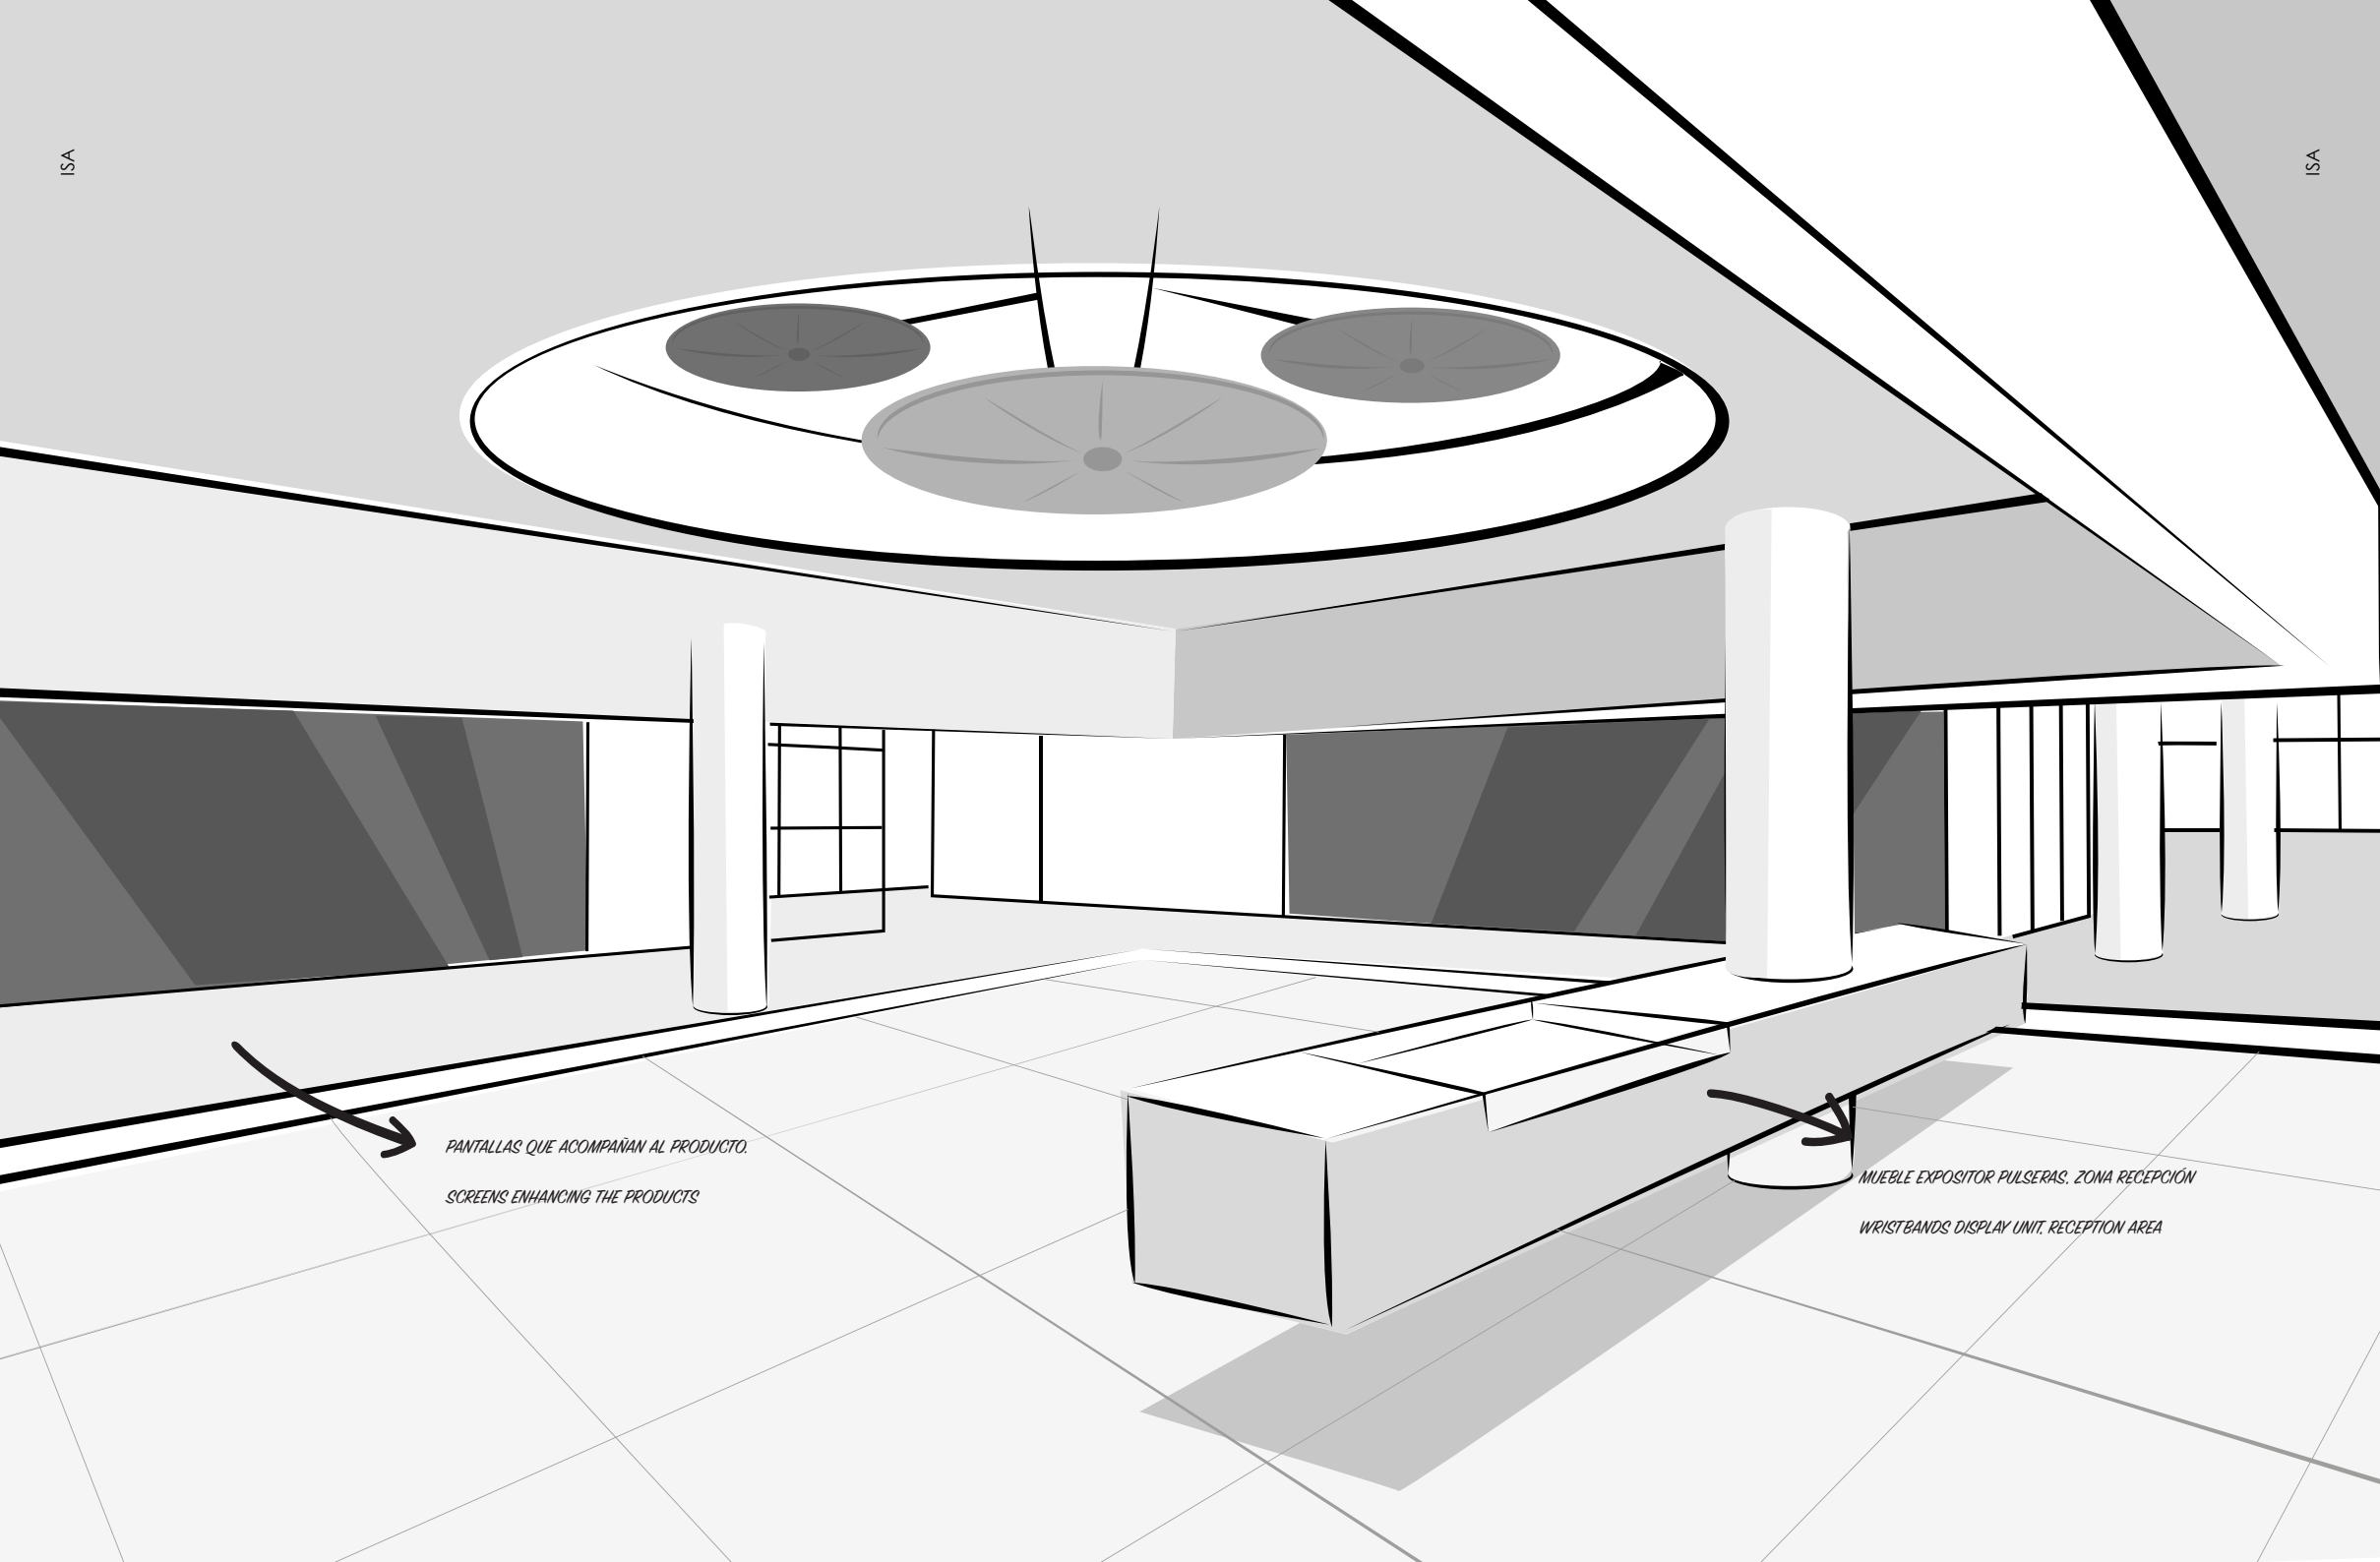

# ISA

INTELLIGENT  
SURFACE  
ASSISTANT

ISA  
INTELLIGENT SURFACE ASSISTANT  
PORCELANOSA

*PANTALLA LED PARA UNIÓN DE ESPACIOS*  
*LED SCREEN AS A CONNECTOR BETWEEN SPACES*

*GENERACIÓN DE SENSACIONES INTERIOR / EXTERIOR*  
*GENERATING INDOOR AND OUTDOOR SENSATIONS*