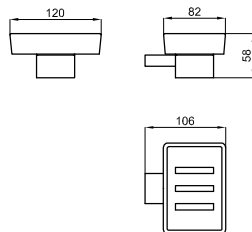

Wall mounted soap dish
Porte-savon fixe

100094162 N603470009 Chrome Chromé **76,00 €**

100124096 N603470018 White Blanc **84,00 €**