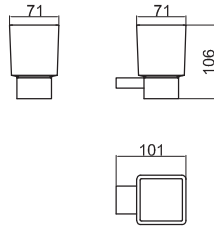

URBAN C

accessories - accessoires

Wall mounted tumbler holder
Porte-gobelet fixe

100094145
N603470013

● Chrome
Chromé

76,00 €

100124098
N603470020

○ White
Blanc

84,00 €