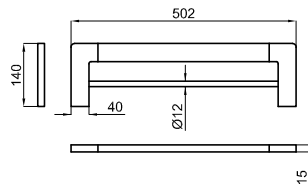

URBAN C

accessoires - accessoires

1