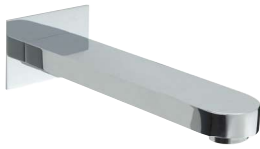

Wall mounted bath spout. Flow rate (mixed water) 22 l/min. at 3 bar.
Bec de remplissage pour baignoire. À 3 bars de pression (eau mélangée) 22 l/min.

100150523
N194710574

Chrome
Chromé

72,00 €

1