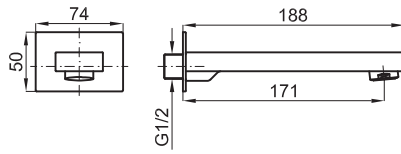

Wall mounted bath spout. Flow rate (mixed water) 22 l/min. at 3 bar.
Bec de remplissage pour baignoire. À 3 bars de pression (eau mélangée) 22 l/min.

100150523
N194710574

Chrome
Chromé

72,00 €

1