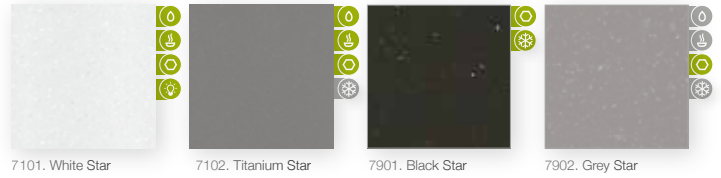

STARS SERIES

7101. White Star   7102. Titanium Star   7901. Black Star   7902. Grey Star