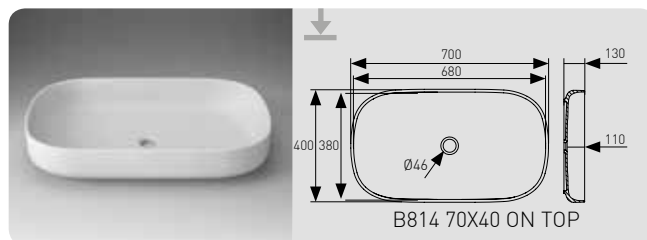

UNIQUE 70 x 40