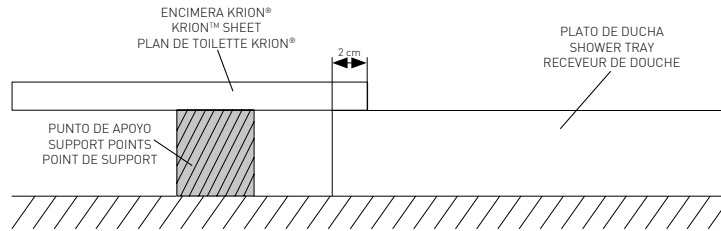

Bases de ducha **Unique Series**

UNIQUE SERIES SHOWER BASES · BASES DE DOUCHE UNIQUE SERIES