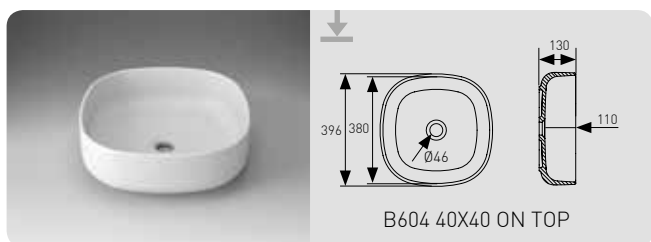

Lavabos Unique Series

UNIQUE SERIES WASHBASINS · LAVABOS UNIQUE SERIES

OVER COUNTERTOP

IN COUNTERTOP

UNDER COUNTERTOP

UNIQUE 40 x 40

UNIQUE 52 x 40

UNIQUE 55 x 40