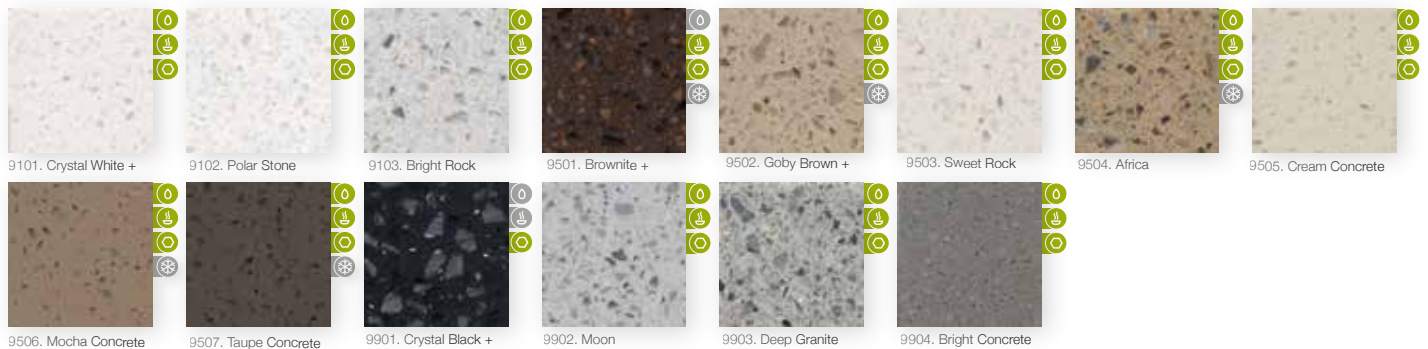

6601. Fall Green

6701. Blue Sky

6902. Light Grey

6903. Grey

COLORS + SERIES

6201. Imperial Yellow

6301. Fruit

6401. Red Fire

0103. Day Nature

0501. Dune Nature

0502. Camel Nature

0503. Earth Nature

0504. Marfil Nature

0901. Grey Nature

0902. Ash Nature

0903. Night Nature

STARS SERIES

7101. White Star 7102. Titanium Star 7901. Black Star 7902. Grey Star

ROYAL SERIES

8101. Crystal White 8102. Soring Pearl 8501. Brownite 8502. Goby Brown 8503. Fossil Forest 8901. Crystal Black 8902. Night 8903. Grey Granite

ROYAL + SERIES

9101. Crystal White + 9102. Polar Stone 9103. Bright Rock 9501. Brownite + 9502. Goby Brown + 9503. Sweet Rock 9504. Africa 9505. Cream Concrete
9506. Mocha Concrete 9507. Taupe Concrete 9901. Crystal Black + 9902. Moon 9903. Deep Granite 9904. Bright Concrete