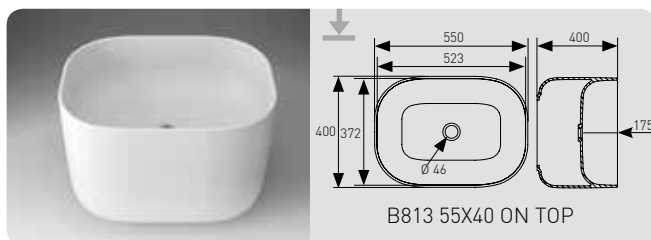

Lavabos Unique Series

UNIQUE SERIES WASHBASINS · LAVABOS UNIQUE SERIES

OVER COUNTERTOP

IN COUNTERTOP

UNDER COUNTERTOP

UNIQUE 40 x 40

UNIQUE 52 x 40

UNIQUE 55 x 40