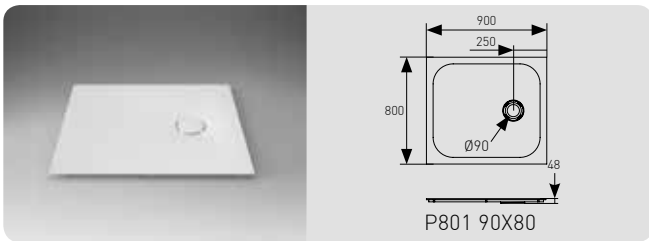

Bases de ducha **Unique Series**

UNIQUE SERIES SHOWER BASES · BASES DE DOUCHE UNIQUE SERIES