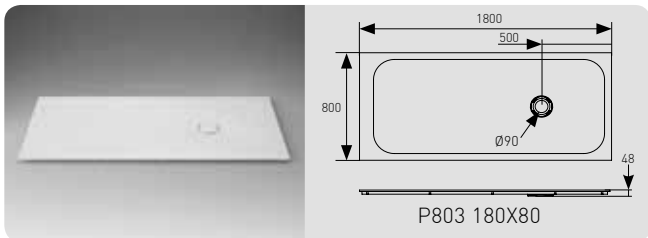

Bases de ducha **Unique Series**

UNIQUE SERIES SHOWER BASES · BASES DE DOUCHE UNIQUE SERIES