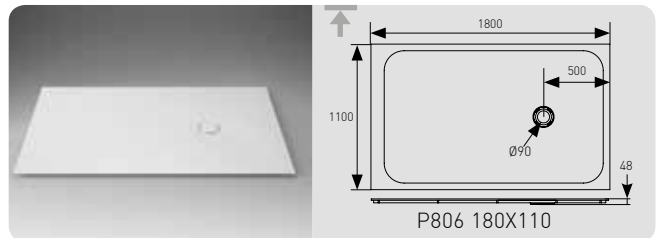

Bases de ducha **Unique Series**

UNIQUE SERIES SHOWER BASES · BASES DE DOUCHE UNIQUE SERIES