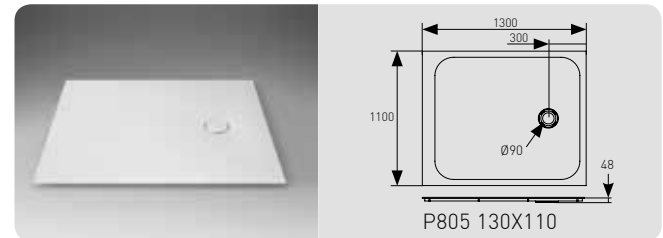

Bases de ducha **Unique Series**

UNIQUE SERIES SHOWER BASES · BASES DE DOUCHE UNIQUE SERIES