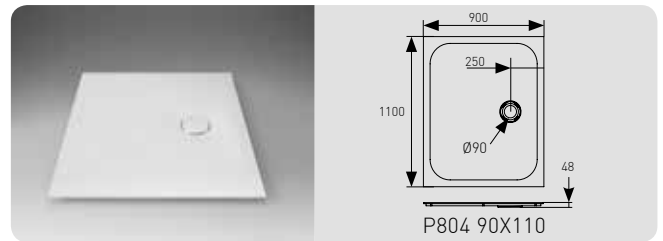

Bases de ducha **Unique Series**

UNIQUE SERIES SHOWER BASES · BASES DE DOUCHE UNIQUE SERIES