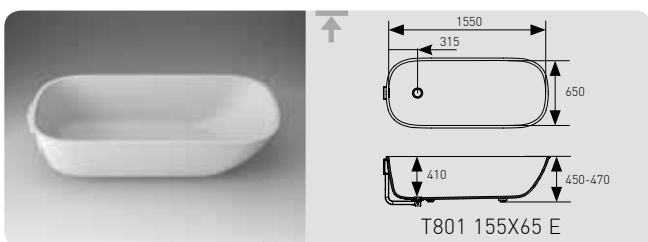

Bañera **Unique Series**

UNIQUE SERIES BATHTUB · BAIGNOIRE UNIQUE SERIES