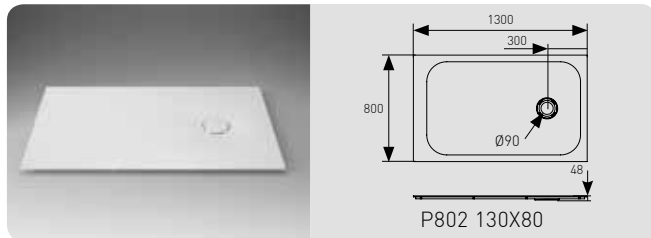

Bases de ducha **Unique Series**

UNIQUE SERIES SHOWER BASES · BASES DE DOUCHE UNIQUE SERIES