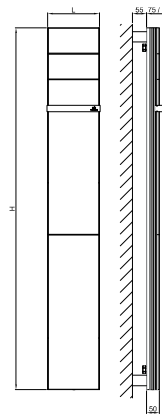

TETRIS
800x600 mm.

TETRIS
200x1400 mm.

L mm	600
I mm	50
H mm	800
Tube N°	•
Watt ΔT = 50 K	653 W
Resist. W	600
Fij. N°	4

L mm	200
I mm	50
H mm	1400
Tube N°	•
Watt ΔT = 50 K	341 W
Resist. W	400
Fij. N°	4

100066751 - N534000012 towel rail included
Porte-serviettes 100066751 - N534000012 incluse

()	100048209 N534000002	Steel Aluminium	21,1	15	2.527,00 €
ET1	100063865 N534000009	Steel Aluminium	22,5	10	3.212,00 €

()	100048205 N534000001	Steel Aluminium	12,2	32	1.483,00 €
ET1	100063861 N534000007	Steel Aluminium	13,3	10	2.095,00 €

Included accessories:
Accessoires inclus:

(ET1)

TETRIS

radiators - radiateurs

TETRIS
400x1400 mm.

L mm	400
I mm	50
H mm	1400
Tubo N°	•
Watt ΔT = 50 K	681 W
Resist. W	700
Fij. N°	4

100066752 - N598952012 towel rail included
Porte-serviettes 100066752 - N598952012 incluse