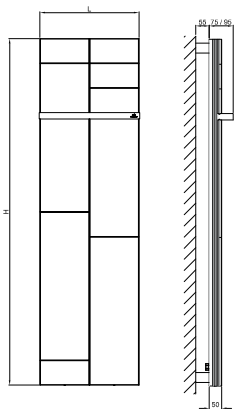

TETRIS
800x600 mm.

TETRIS
200x1400 mm.

L mm	600
I mm	50
H mm	800
Tube N°	•
Watt ΔT = 50 K	653 W
Resist. W	600
Fij. N°	4

L mm	200
I mm	50
H mm	1400
Tube N°	•
Watt ΔT = 50 K	341 W
Resist. W	400
Fij. N°	4

100066751 - N534000012 towel rail included
Porte-serviettes 100066751 - N534000012 incluse

Included accessories:
Accessoires inclus:

(ET1)

TETRIS

radiators - radiateurs

TETRIS
400x1400 mm.

L mm	400
I mm	50
H mm	1400
Tubo N°	•
Watt ΔT = 50 K	681 W
Resist. W	700
Fij. N°	4

100066752 - N598952012 towel rail included
Porte-serviettes 100066752 - N598952012 incluse