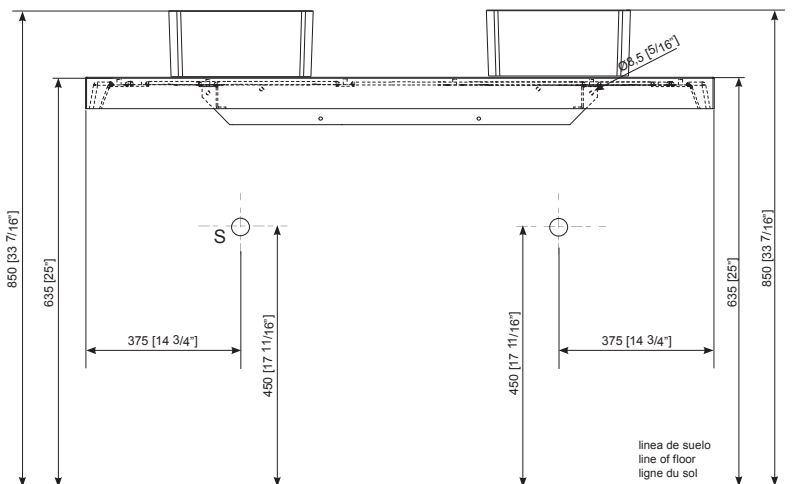

SP CONCEPT

CARACTERÍSTICAS • FEATURES • CARACTERISTIQUES

CLASS

PREINSTALACIÓN • PRE-INSTALLING • PRE-INSTALLATION

A	AGUA CALIENTE HOT WATER EAU CHAUDE	B	AGUA FRÍA COLD WATER EAU FROIDE	S	SIFÓN BOTTLE TRAP SIPHON

SP Concept Series