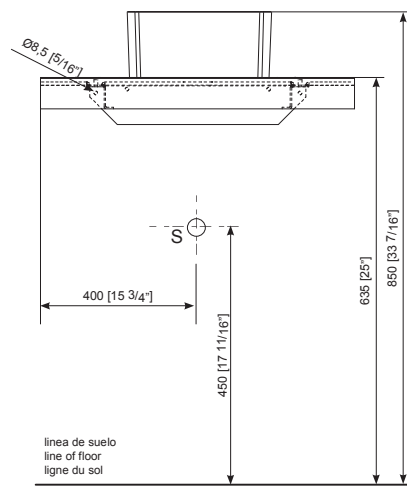

ENCIMERA SP CONCEPT ON TOP 80
SP CONCEPT ON TOP 80 WORKTOP
PLAN VASQUE SP CONCEPT ON TOP 80