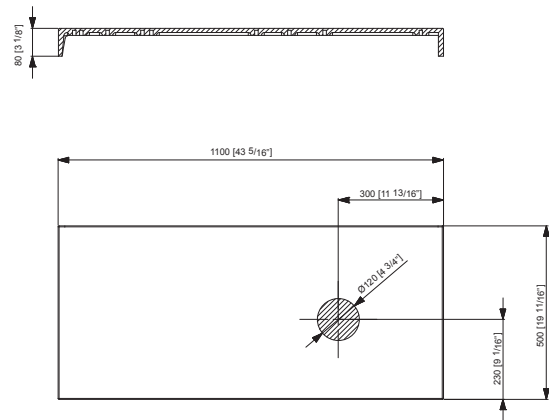

ENCIMERA SP CONCEPT ON TOP DERECHA 110
SP CONCEPT ON TOP 110 WORKTOP, RIGHT
PLAN VASQUE SP CONCEPT ON TOP DROITE 110