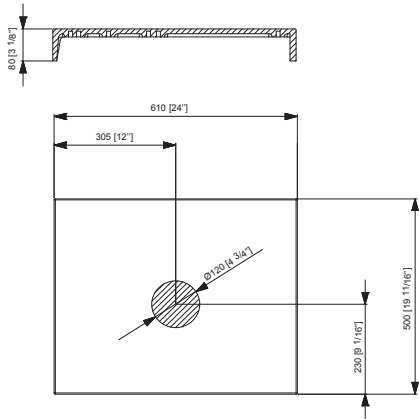

150x50 · 8h

SP Concept Series

LAVABO ON TOP 47 x 31,8
 47 x 31,8 ON TOP WASHBASIN
 LAVABO ON TOP 47 x 31,8

ENCIMERA SP CONCEPT ON TOP 61
 SP CONCEPT ON TOP 61 WORKTOP
 PLAN VASQUE SP CONCEPT ON TOP 61

ENCIMERA SP CONCEPT ON TOP 80
 SP CONCEPT ON TOP 80 WORKTOP
 PLAN VASQUE SP CONCEPT ON TOP 80