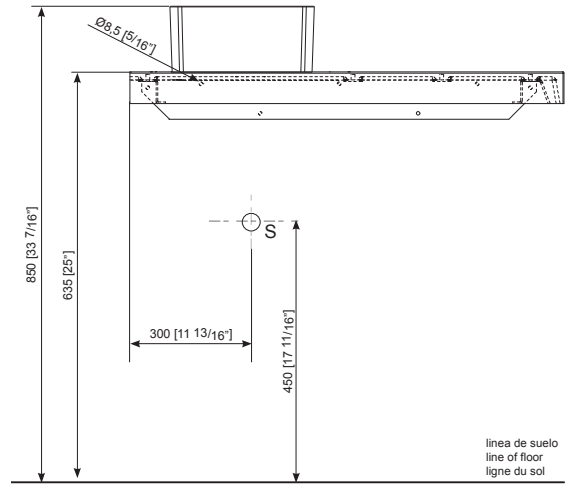

SP Concept Series

ENCIMERA SP CONCEPT ON TOP 61
SP CONCEPT ON TOP 61 WORKTOP
PLAN VASQUE SP CONCEPT ON TOP 61

ENCIMERA SP CONCEPT ON TOP 80
SP CONCEPT ON TOP 80 WORKTOP
PLAN VASQUE SP CONCEPT ON TOP 80

ENCIMERA SP CONCEPT ON TOP 100
SP CONCEPT ON TOP 100 WORKTOP
PLAN VASQUE SP CONCEPT 100 ON TOP

ENCIMERA SP CONCEPT ON TOP DERECHA 110
SP CONCEPT ON TOP 110 WORKTOP, RIGHT
PLAN VASQUE SP CONCEPT ON TOP DROITE 110

ENCIMERA SP CONCEPT ON TOP IZQUIERDA 110
SP CONCEPT ON TOP 110 WORKTOP, LEFT
PLAN VASQUE SP CONCEPT ON TOP GAUCHE 110