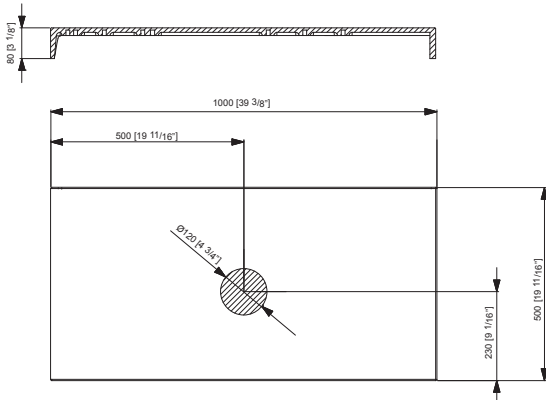

SP CONCEPT

lavabo on top · on top washbasin · lavabo on top

47x31,8 · 21,5h

encimera on top · on top worktop · plan vasque on top

61x50 · 8h

80x50 · 8h

100x50 · 8h

110x50 · 8h

150x50 · 8h

SP Concept Series

LAVABO ON TOP 47 x 31,8
 47 x 31,8 ON TOP WASHBASIN
 LAVABO ON TOP 47 x 31,8

ENCIMERA SP CONCEPT ON TOP 61
 SP CONCEPT ON TOP 61 WORKTOP
 PLAN VASQUE SP CONCEPT ON TOP 61

ENCIMERA SP CONCEPT ON TOP 80
 SP CONCEPT ON TOP 80 WORKTOP
 PLAN VASQUE SP CONCEPT ON TOP 80

ENCIMERA SP CONCEPT ON TOP 100
 SP CONCEPT ON TOP 100 WORKTOP
 PLAN VASQUE SP CONCEPT ON TOP 100

ENCIMERA SP CONCEPT ON TOP DERECHA 110
 SP CONCEPT ON TOP 110 WORKTOP, RIGHT
 PLAN VASQUE SP CONCEPT ON TOP DROITE 110