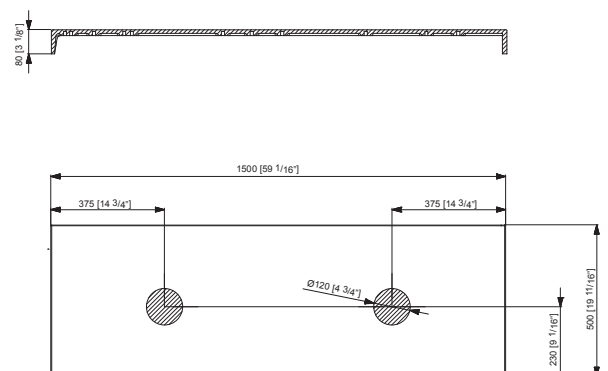

ENCIMERA SP CONCEPT ON TOP 100
 SP CONCEPT ON TOP 100 WORKTOP
 PLAN VASQUE SP CONCEPT ON TOP 100

ENCIMERA SP CONCEPT ON TOP DERECHA 110
 SP CONCEPT ON TOP 110 WORKTOP, RIGHT
 PLAN VASQUE SP CONCEPT ON TOP DROITE 110

ENCIMERA SP CONCEPT ON TOP IZQUIERDA 110
 SP CONCEPT ON TOP 110 WORKTOP, LEFT
 PLAN VASQUE SP CONCEPT ON TOP GAUCHE 110

ENCIMERA SP CONCEPT ON TOP 150
 SP CONCEPT ON TOP 150 WORKTOP
 PLAN VASQUE SP CONCEPT 150 ON TOP