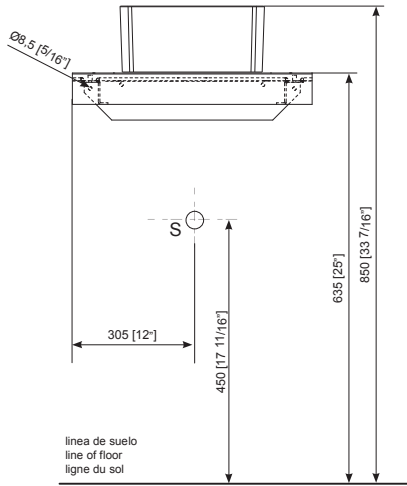

SP CONCEPT

CARACTERÍSTICAS • FEATURES • CARACTERISTIQUES

CLASS

PREINSTALACIÓN • PRE-INSTALLING • PRE-INSTALLATION

A	AGUA CALIENTE HOT WATER EAU CHAUDE	B	AGUA FRÍA COLD WATER EAU FROIDE	S	SIFÓN BOTTLE TRAP SIPHON

SP Concept Series

ENCIMERA SP CONCEPT ON TOP 61
SP CONCEPT ON TOP 61 WORKTOP
PLAN VASQUE SP CONCEPT ON TOP 61