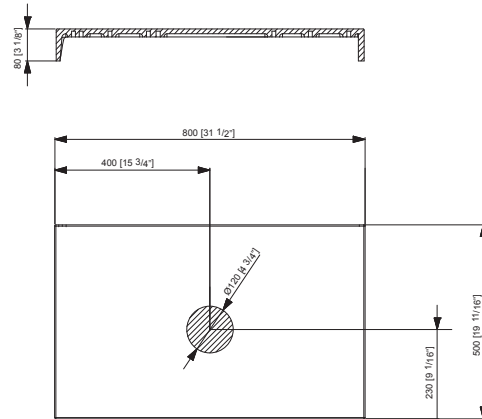

SP CONCEPT

lavabo on top · on top washbasin · lavabo on top

47x31,8 · 21,5h

encimera on top · on top worktop · plan vasque on top

61x50 · 8h

80x50 · 8h

100x50 · 8h

110x50 · 8h

150x50 · 8h

SP Concept Series

LAVABO ON TOP 47 x 31,8
 47 x 31,8 ON TOP WASHBASIN
 LAVABO ON TOP 47 x 31,8

ENCIMERA SP CONCEPT ON TOP 61
 SP CONCEPT ON TOP 61 WORKTOP
 PLAN VASQUE SP CONCEPT ON TOP 61

ENCIMERA SP CONCEPT ON TOP 80
 SP CONCEPT ON TOP 80 WORKTOP
 PLAN VASQUE SP CONCEPT ON TOP 80