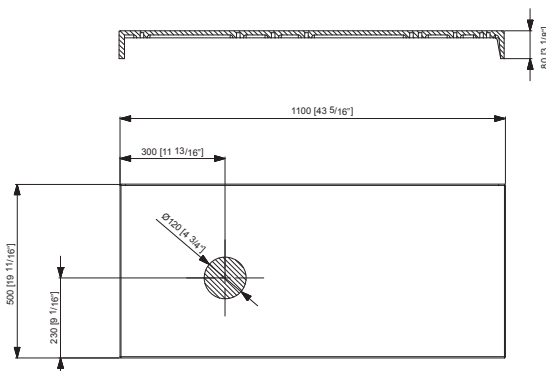

ENCIMERA SP CONCEPT ON TOP IZQUIERDA 110
SP CONCEPT ON TOP 110 WORKTOP, LEFT
PLAN VASQUE SP CONCEPT ON TOP GAUCHE 110