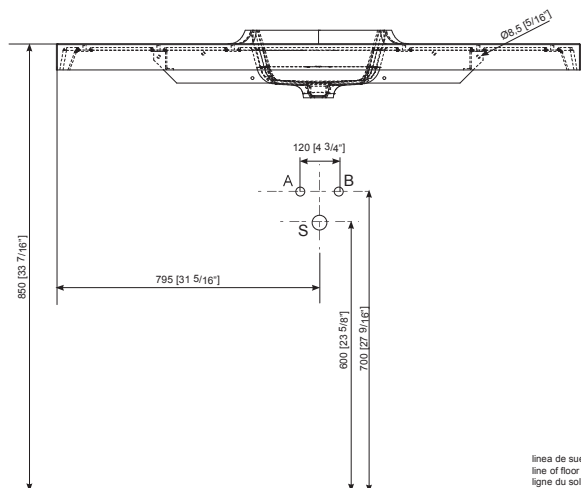

SP CONCEPT

CARACTERÍSTICAS • FEATURES • CARACTERISTIQUES

CLASS

PREINSTALACIÓN • PRE-INSTALLING • PRE-INSTALLATION

A	AGUA CALIENTE HOT WATER EAU CHAUDE	B	AGUA FRÍA COLD WATER EAU FROIDE	S	SIFÓN BOTTLE TRAP SIPHON

SP Concept Series