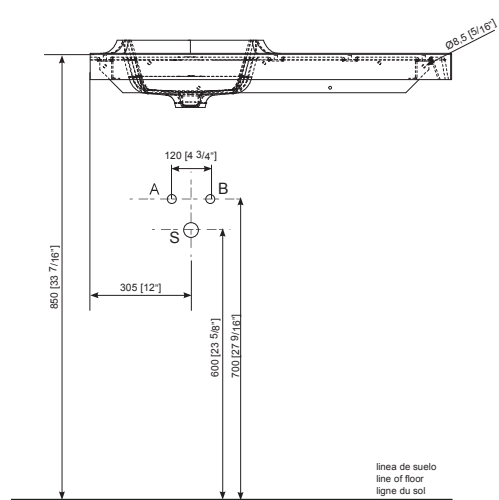

ENCIMERA SP CONCEPT IZQUIERDA 110
SP CONCEPT 110 WORKTOP, LEFT
PLAN VASQUE SP CONCEPT GAUCHE 110