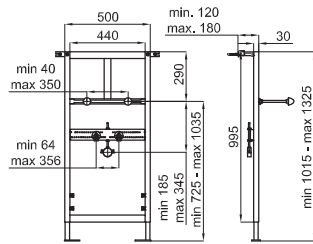

Concealed frame for wall hung bidet. Installation in light wall. It includes fastening kit and elbow-plate for installation of water intakes
Bâti support bidet suspendu. Installation mur non porteur. Comprend kit de fixation et coude-plaque pour l'installation des prises d'eau

100104492
N386000002

150,00 €

Installation Systems - Systèmes d'Installation: SMART LINE

sanitaryware - sanitaire

Concealed frame for wall hung basin . Installation in light wall. It includes fastening kit and elbow-plate for installation of water intakes
Bati support lavabo suspendu. Installation mur non porteur. Comprend kit de fixation et coude-plaque pour l'installation des prises d'eau