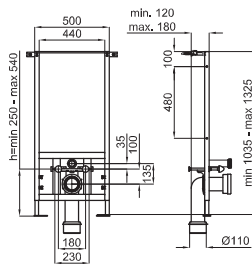

Concealed frame without cistern for wall hung pan . Installation in light wall. Fixing kit and connection kit are included.
Bati support sans réservoir pour WC suspendu. Installation mur non porteur. Inclue Kit de Fixation et tube de connexion avec le WC

100104490
N386000010

206,00 €