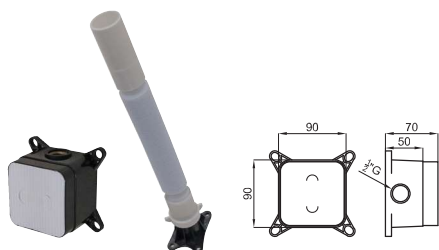

1 SMART BOX BATH

1 SMART BOX BATH. Built-in body with universal quick installation for floor taps with 1/2" connections. SMART BOX BATH. Corps encastré installation rapide universelle pour robinetteries installation au sol avec connections 1/2".

100149141
N199999397

85,00 €

2 NK CONCEPT. Floor mounted single lever bath shower mixer. Ø40 mm TRI-CONTROL ceramic cartridge with integrated diverter. Includes hand shower and 150cm shower hose. It has to be purchased together with floormounted Smart box 100149141-N199999397 NK CONCEPT. Mitigeur bain/douche installation au sol complet avec flexible et douchette COTA. Cartouche céramique TRI-CONTROL Ø40 mm avec inverseur intégré. Corps interne Smartbox robinetterie installation au sol nécessaire 100149141 - N199999397.

100149209
N199999396

Chrome
Chromé

1.261,00 €

3 CHELSEA. Floor mounted single lever bath shower mixer. Ø40 mm TRI-CONTROL ceramic cartridge with integrated diverter. Includes hand shower 100137846 - N199999498 150 cm shower hose. It has to be purchased together with floormounted Smart box 100149141 - N199999397 CHELSEA. Mitigeur bain/douche installation au sol complet avec flexible 100137846 - N199999498 et douchette COTA 100038634-N158760001. Cartouche céramique TRI-CONTROL Ø40 mm avec inverseur intégré. Corps interne Smartbox robinetterie installation au sol nécessaire 100149141 - N199999397

100156040
N199999363

Chrome
Chromé

1.292,00 €