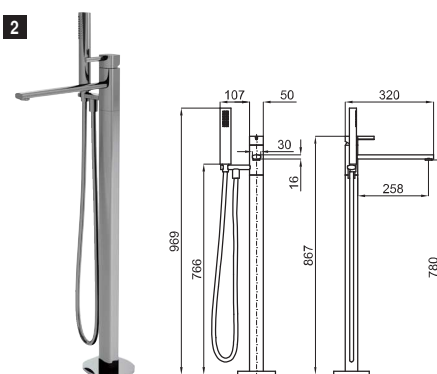

## 1 SMART BOX BATH

**1** SMART BOX BATH. Built-in body with universal quick installation for floor taps with 1/2" connections. SMART BOX BATH. Corps encastré installation rapide universelle pour robinetteries installation au sol avec connections 1/2".

100149141  
N199999397

85,00 €

**2** NK CONCEPT. Floor mounted single lever basin mixer. Ø40 mm ceramic cartridge. Flow rate (mixed water) 5 L/min at 3 bar. It has to be purchased together with floormounted Smart box 100149141-N199999397 NK CONCEPT. Mitigeur vasque installation au sol. Cartouche céramique de Ø40 mm. Corps interne Smartbox robinetterie installation au sol nécessaire 100149141 - N199999397