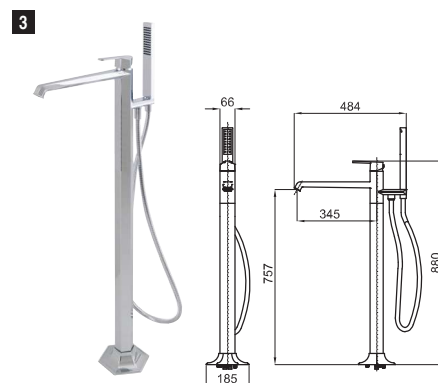

## 1 SMART BOX BATH

**1** SMART BOX BATH. Built-in body with universal quick installation for floor taps with 1/2" connections. SMART BOX BATH. Corps encastré installation rapide universelle pour robinetteries installation au sol avec connections 1/2".

100149141  
N199999397

85,00 €

**2** NK CONCEPT. Floor mounted single lever basin mixer. Ø40 mm ceramic cartridge. Flow rate (mixed water) 5 L/min at 3 bar. It has to be purchased together with floormounted Smart box 100149141-N199999397 NK CONCEPT. Mitigeur vasque installation au sol. Cartouche céramique de Ø40 mm. Corps interne Smartbox robinetterie installation au sol nécessaire 100149141 - N199999397