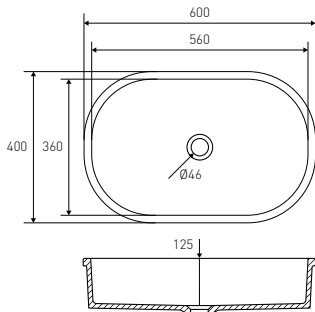

3-WAY Series

LAVABOS BASIN

SQUARE

OVAL