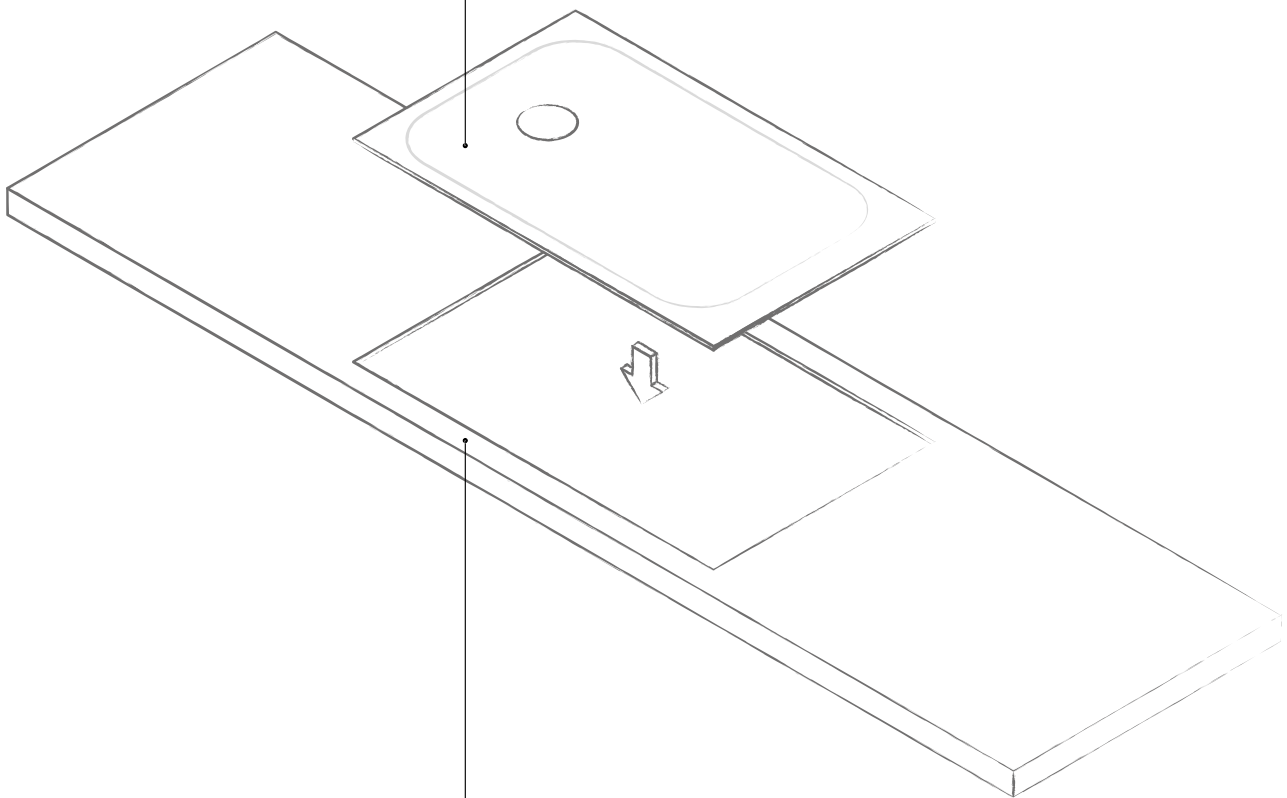

Plato de ducha fabricado por colada de la Serie UNIQUE P802 130X80

Cast shower tray from the UNIQUE P802 130X80 series

Plancha en KRION® 1100 Snow White.

KRION™ 1100 Snow White sheet.

Posibilidad de elegir múltiples colores, efectos de acabados. Adaptable a las medidas y forma necesarias.

A choice of numerous different colours and finishes. Customizable to suit your required dimensions and shapes.