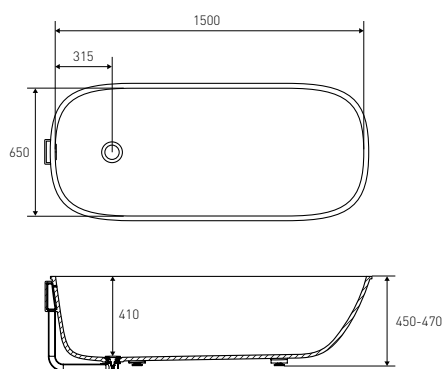

UNIQUE Series

BASES BAÑERA BATH BASES