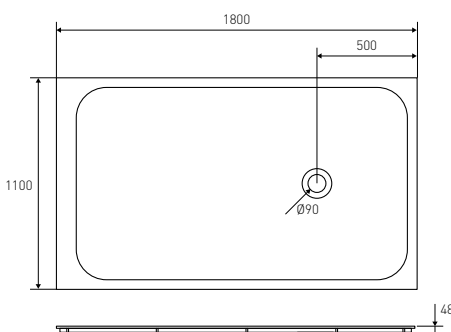

UNIQUE Series

BASES DE DUCHA SHOWER BASES