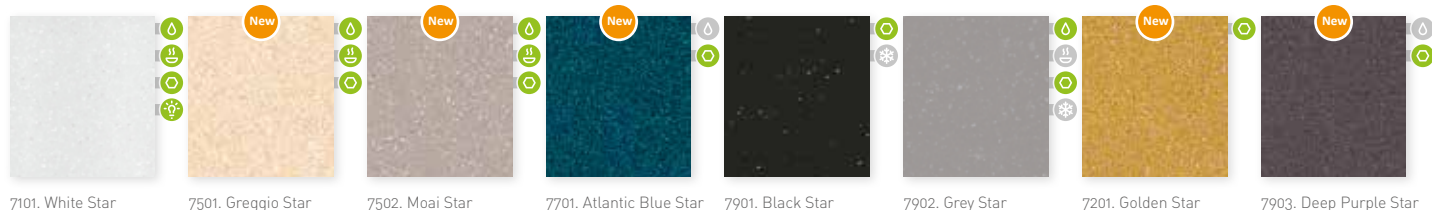

IMAGINE NO LIMITS

STAR Series