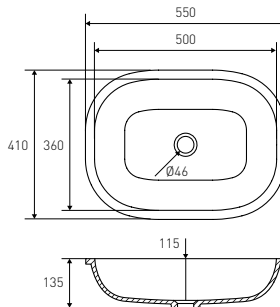

UNIQUE Series

LAVABOS BASIN

UNIQUE 40 x 40 cm

UNIQUE 70 x 40 cm

UNIQUE 55 x 40 cm

UNIQUE 52 x 38 cm