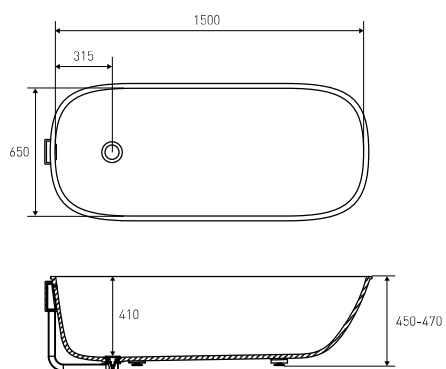

UNIQUE Series

BASES BAÑERA BATH BASES