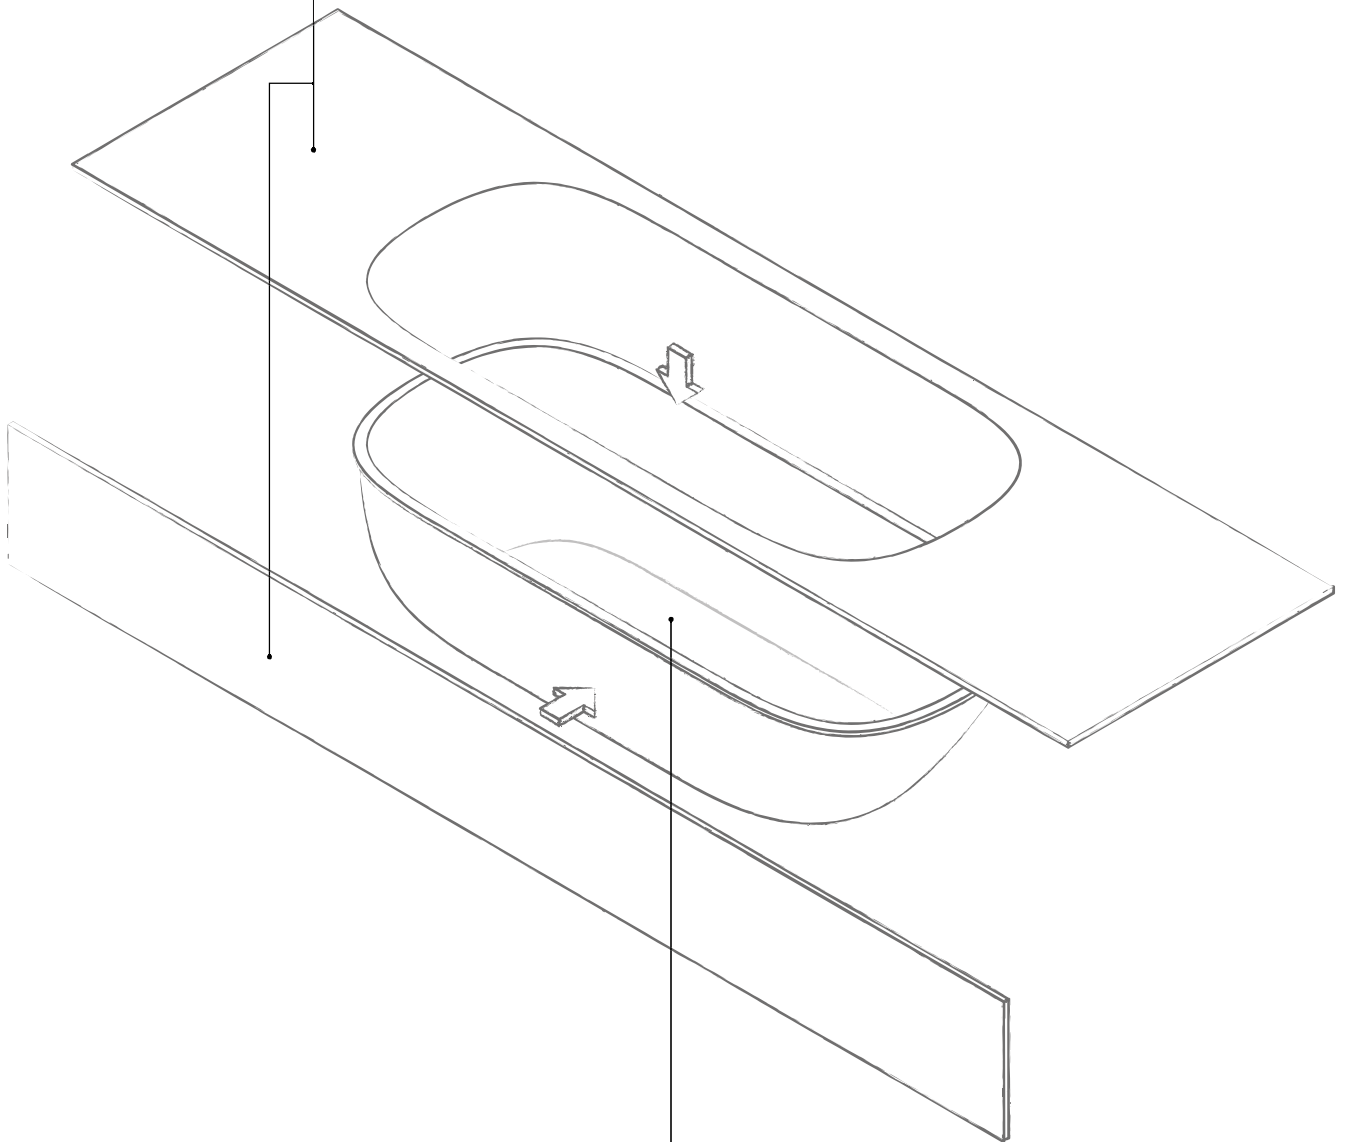

Plancha y faldón en
KRION® 1100 Snow White.

Posibilidad de elegir
múltiples colores, efectos
de acabados. Adaptable
a las medidas y forma
necesarias.

KRION™ 1100 Snow White
sheet and front piece.

A choice of numerous
different colours and
finishes. Customizable
to suit your required
dimensions and shapes.

Bañera fabricada por
colada de la Serie UNIQUE
T801 155X65 E

Cast bathtub from the
UNIQUE T801 155X65 E
series