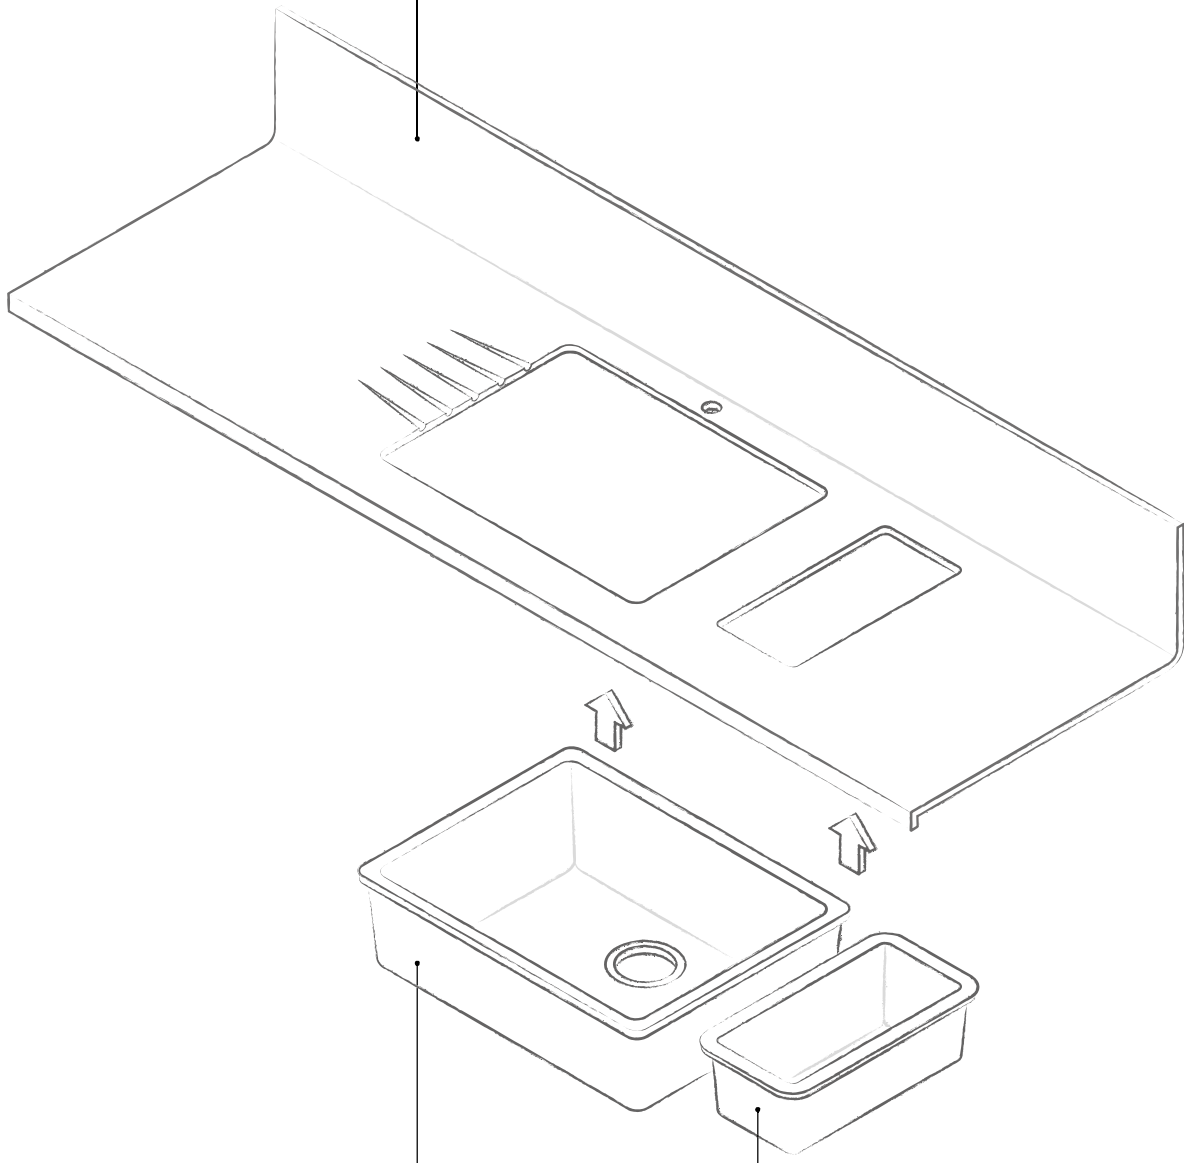

Encimera con copete, en KRION® 1100 Snow White.

KRION™ 1100 Snow White countertop with rear trim.

Posibilidad de elegir múltiples colores, efectos de acabados. Adaptable a las medidas y forma necesarias.

A choice of numerous different colours and finishes. Customizable to suit your required dimensions and shapes.

Fregaderos encastrados fabricados por colada:
BC C823 35X16 E
BC C831 50X40 E

Cast undercounter sinks:
BC C823 35X16 E
BC C831 50X40 E