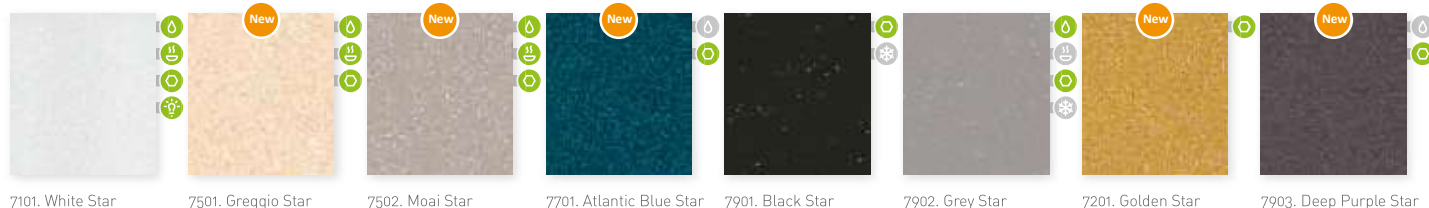

IMAGINE NO LIMITS

STAR Series