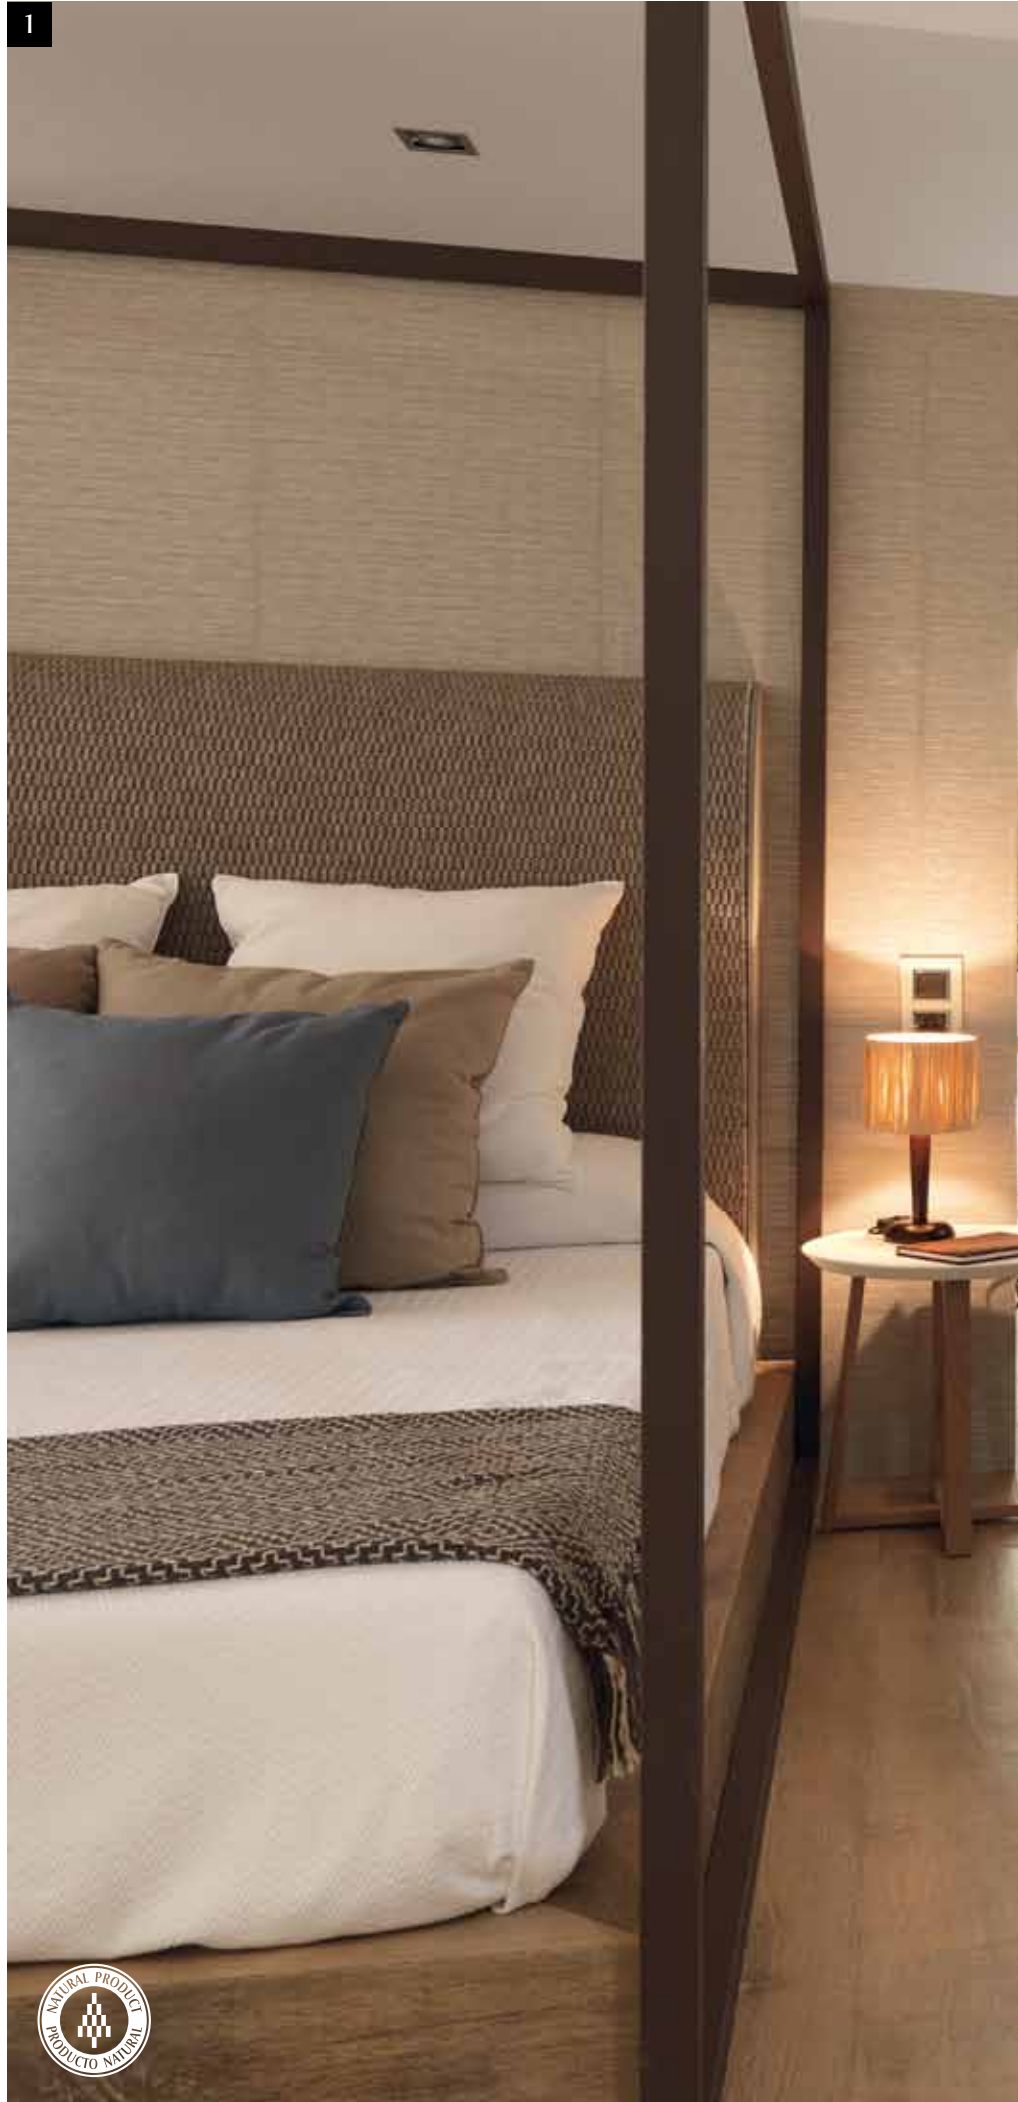

**Shower head**  
 RONDO 50 cm - CROMO  
 Rain shower head with ceiling arm

**Shower mixer**  
 IRTA - CROMO  
 Single lever concealed shower valve

**Dressings rooms**  
 NATURA  
**Front finish**  
 ROBLE OXIGENADO / BLANCO MATE