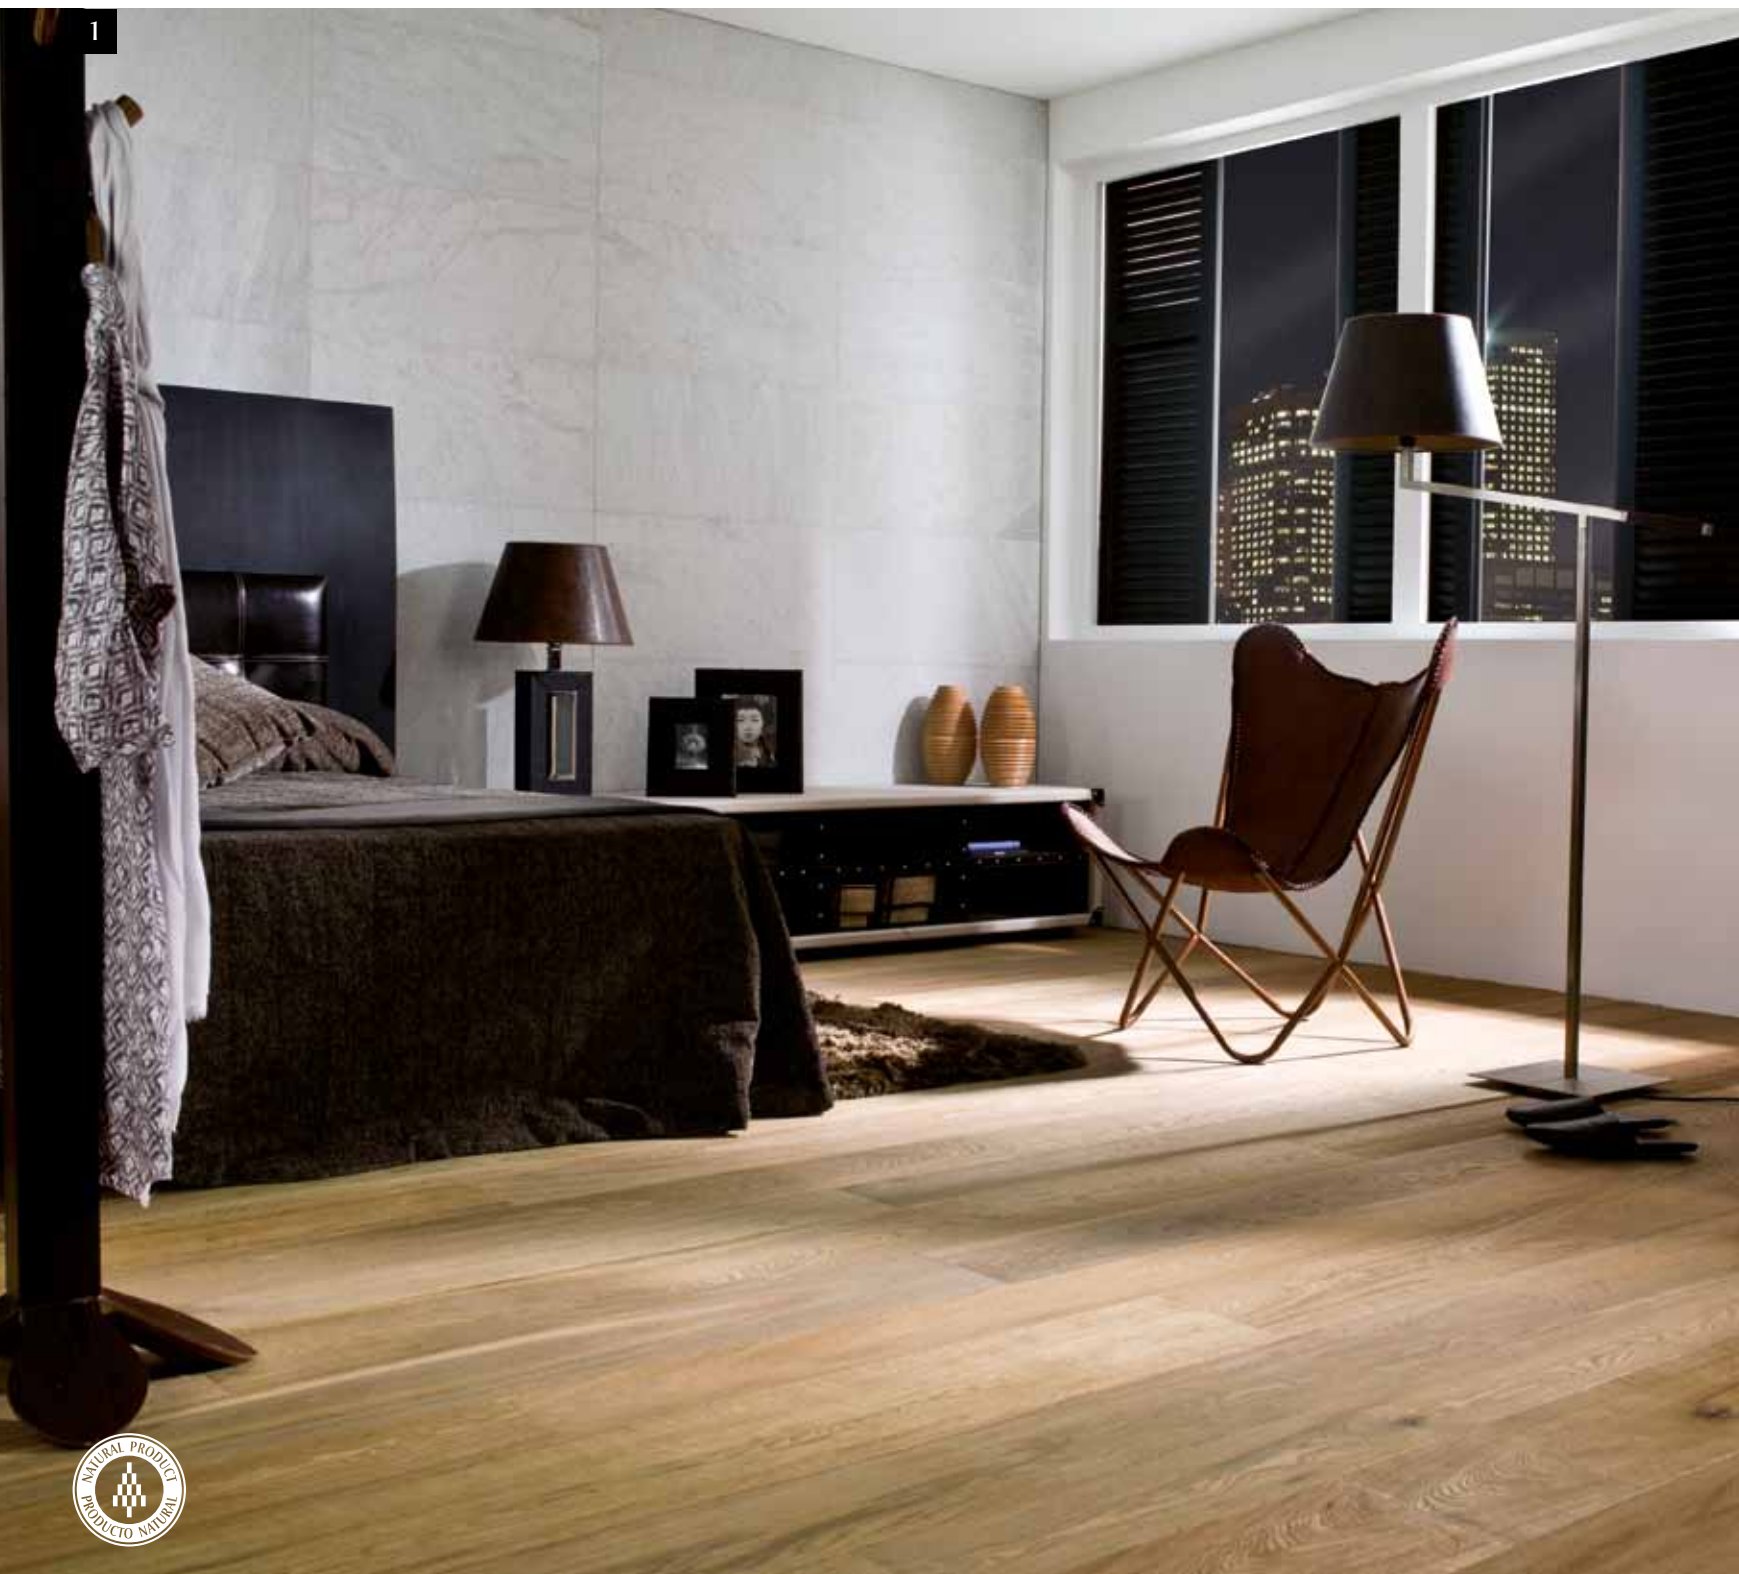

**Shower head**  
 RONDO 50 cm - CROMO  
 Rain shower head with ceiling arm

**Shower mixer**  
 IRTA - CROMO  
 Single lever concealed shower valve

**Dressings rooms**  
 NATURA  
**Front finish**  
 ROBLE OXIGENADO / BLANCO MATE