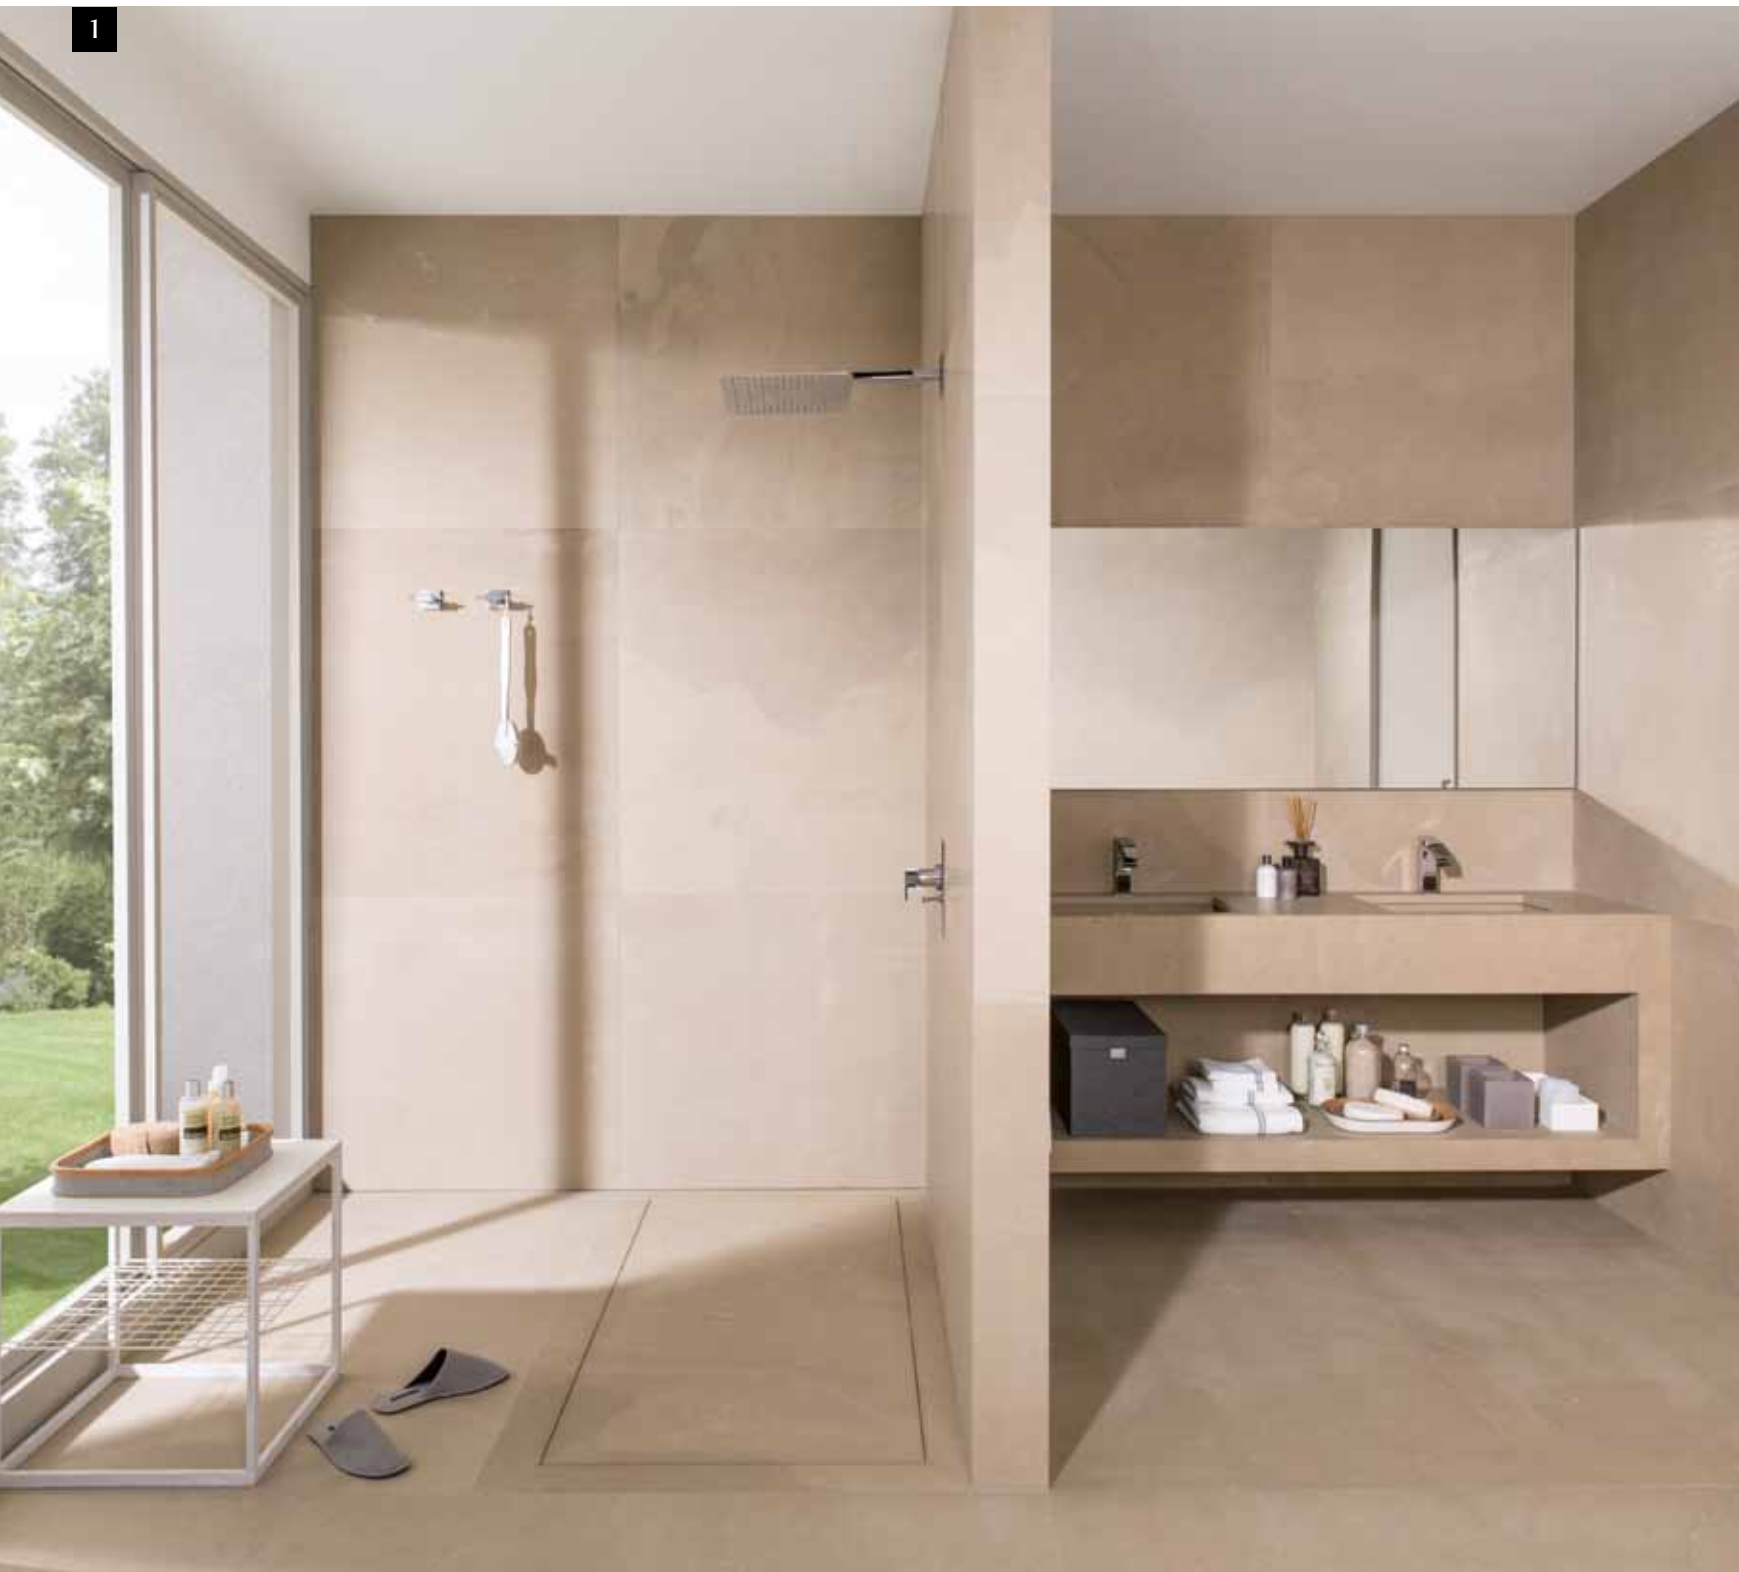

1

1

Floor: Natural Stone
DESERT SANDSTONE CLASSICO BIOPROT

Wall: Natural Stone
DESERT SANDSTONE CLASSICO BIOPROT

Basin mixer
IMAGINE
Single lever basin mixer

Shower head
NK LOGIC
Ultra slim shower head with shower arm

Shower mixer
Concealed shower valve with SmartBox

2

Floor: Natural Stone
HABANA BROWN LINED HOME BIOPROT
40x80x1,5 cm

Grout
COLORSTUK RAPID MANHATTAN

Wall covering: Natural Stone mosaic
OUTLINES BARS HABANA BROWN LINED HOME
32,3x10x1 cm

Grout
COLORSTUK RAPID MANHATTAN

Bathroom furniture
PACK MOOD WHITE 75 cm - KRION®

Basin mixer
MOOD - CROMO
Single lever basin mixer

Shower column
MOOD - CROMO
3 ways thermostatic digital shower column