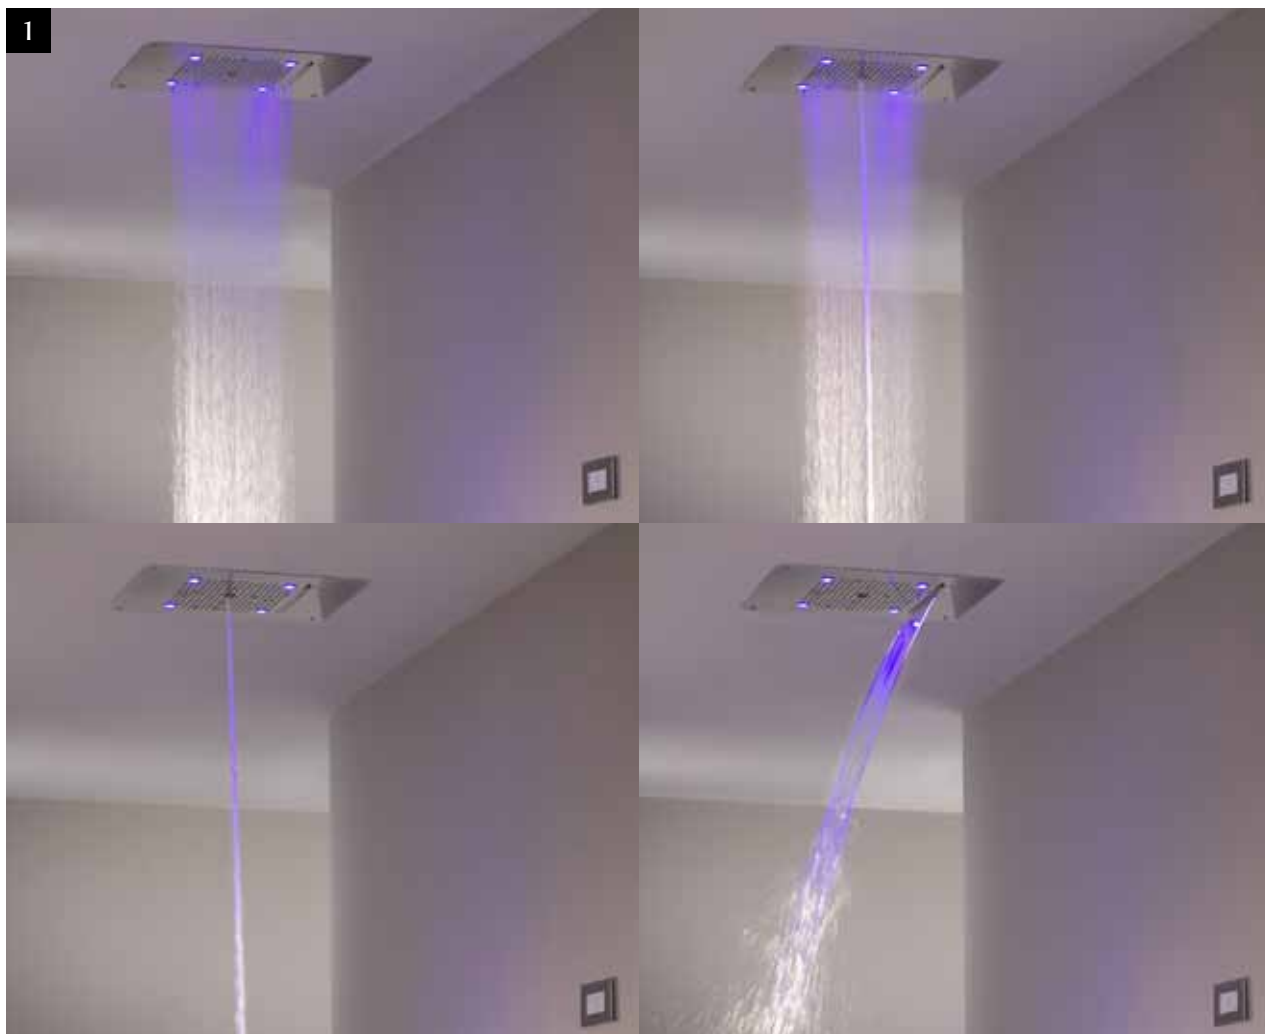

GIRO connector elbow with bracket, integrated diverter, shower hose and handshower

SEASONS showers for concealed ceiling or wall installation.

**1**

**Shower head**

**SEASONS NATURE**

42x56cm multifunction overhead shower for concealed ceiling installation including wall display. The showerhead is available in polished steel and white finish

**Functions**

Rain and body shower / Overhead jet / Waterfall / Chromotherapy / Aromatherapy with a selection of fragrances

Also available in other sizes without waterfall: 42x42 cm and 60x60 cm in polished steel and gold finish