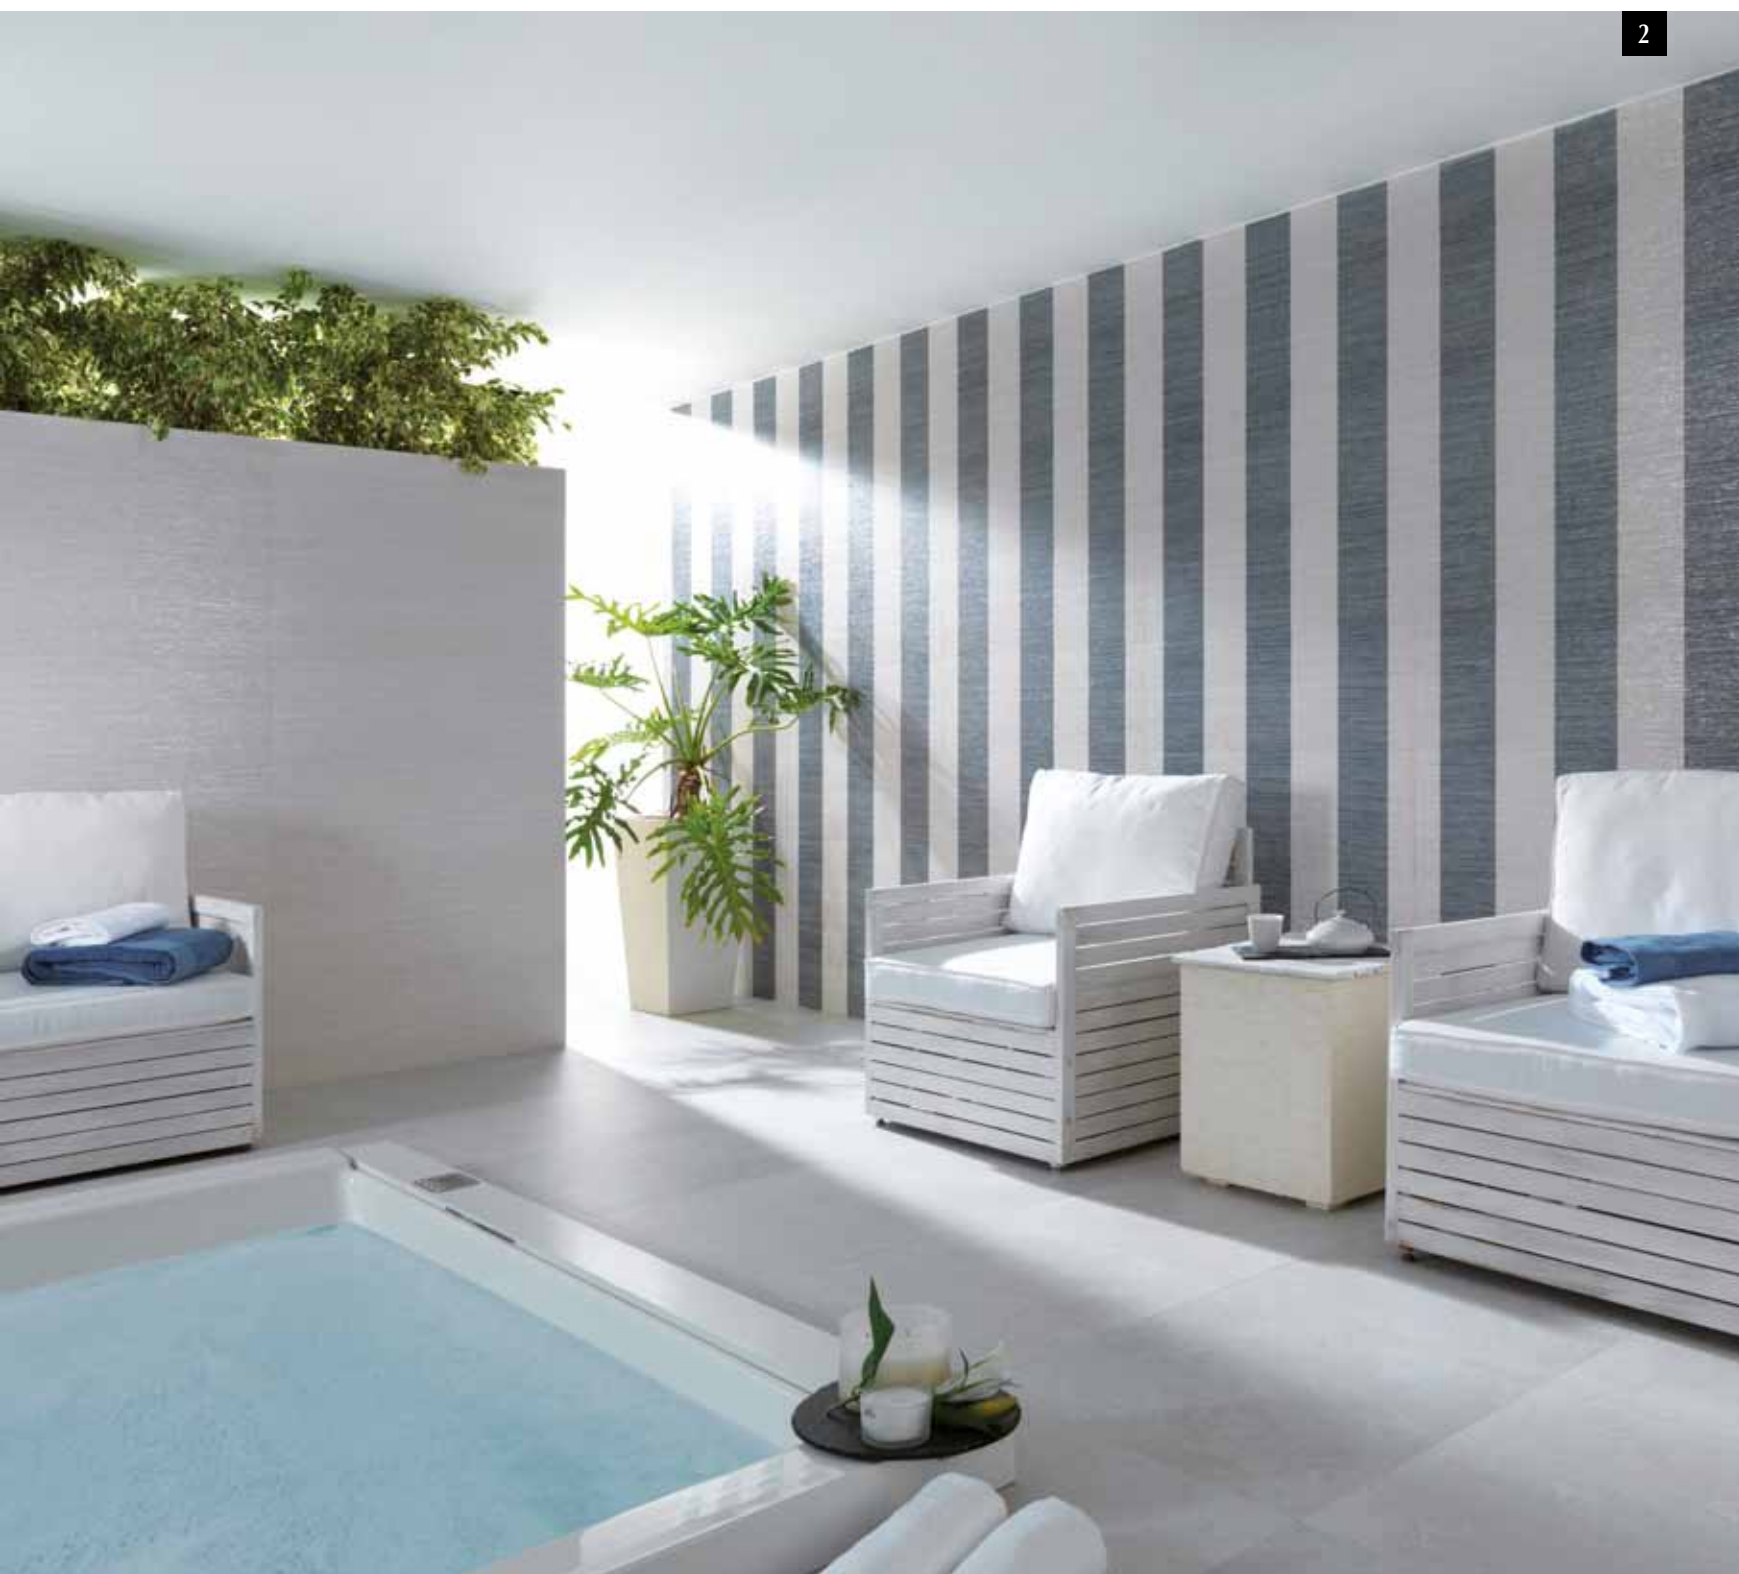

1

Floor tiles
CRYSTAL FLOOR WHITE 59,6x59,6 cm
Grout
COLORSTUK SPECIAL WHITE

PAR-KER Floor tiles
HAMPTON GREY 14,3x90 cm
Grout
COLORSTUK CEMENTO

Wall tiles
MAHE NATURAL 33,3x100 cm
Grout
COLORSTUK CEMENTO

PAR-KER Wall tiles
HAMPTON GREY 14,3x90 cm
Grout
COLORSTUK CEMENTO

Basin
MODUL KRION®
Floor mounted basin

Basin mixer
LOUNGE - BLANCO
Basin mixer

Bath mixer
LOUNGE - BLANCO
Floor mounted bath shower mixer

Bathtub
MODUL 159x75 cm
A freestanding bathtub in KRION®

2

Floor tiles
PORTLAND CALIZA 59,6x59,6 cm
Grout
COLORSTUK GRIS

Wall tiles
JAPAN LINE BLANCO 31,6x90 cm
JAPAN BLANCO 31,6x90 cm
Grout
COLORSTUK GRIS

Product available in different formats and colours. PORCELANOSA Grupo recommends FR-ONE N to fix the pieces.

2