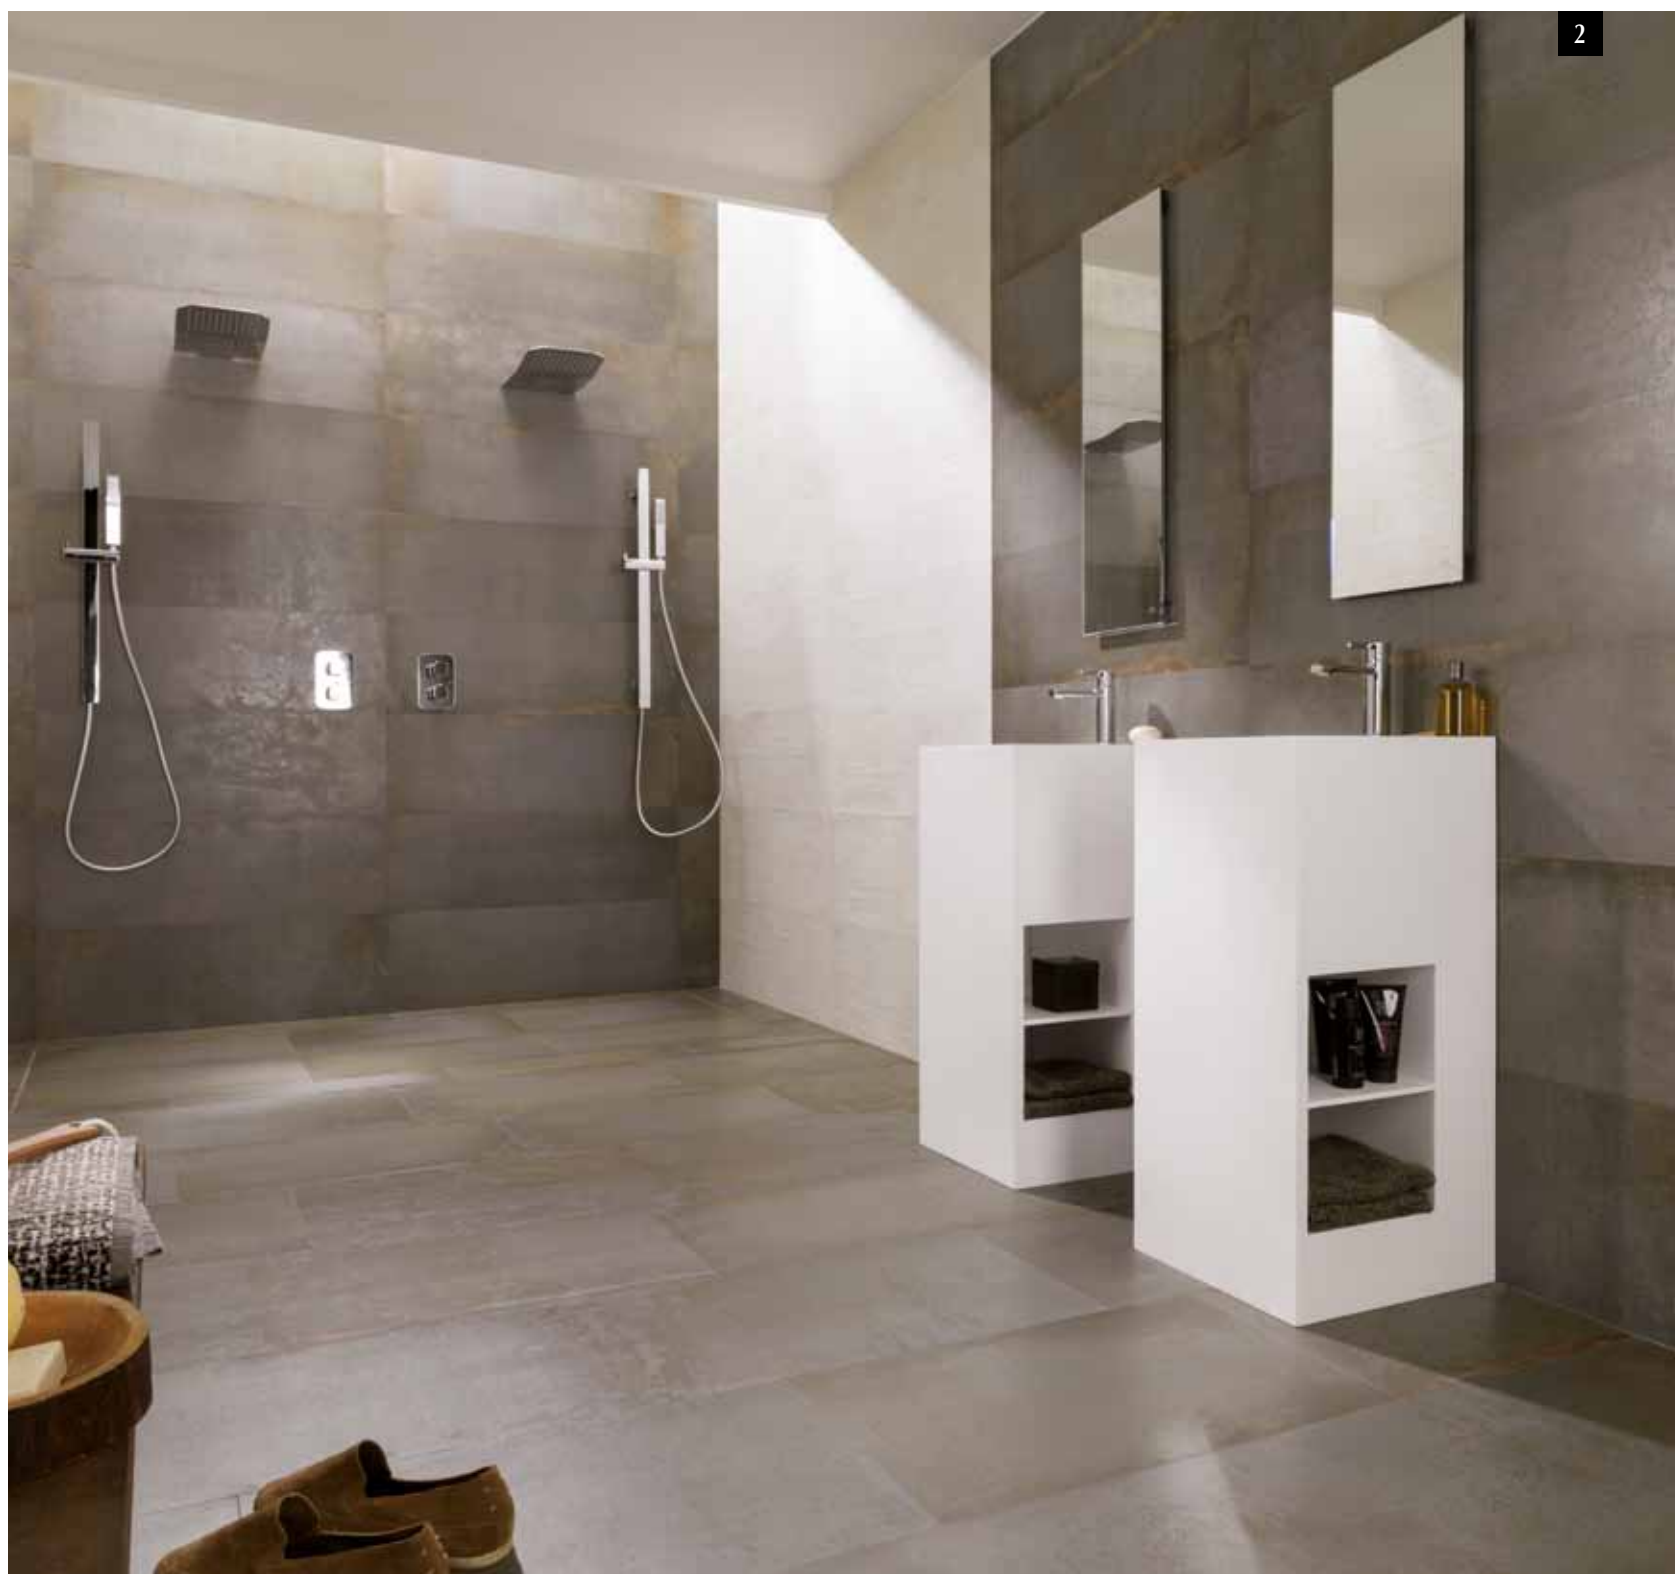

**Basin mixer**  
NK CONCEPT  
Single lever basin mixer

**Mirror**  
30x60 cm

**Shower head**  
FORMA

**Shower sets**  
NK CONCEPT

**Shower mixer**  
NK CONCEPT  
Concealed thermostatic mixer valve with SmartBox