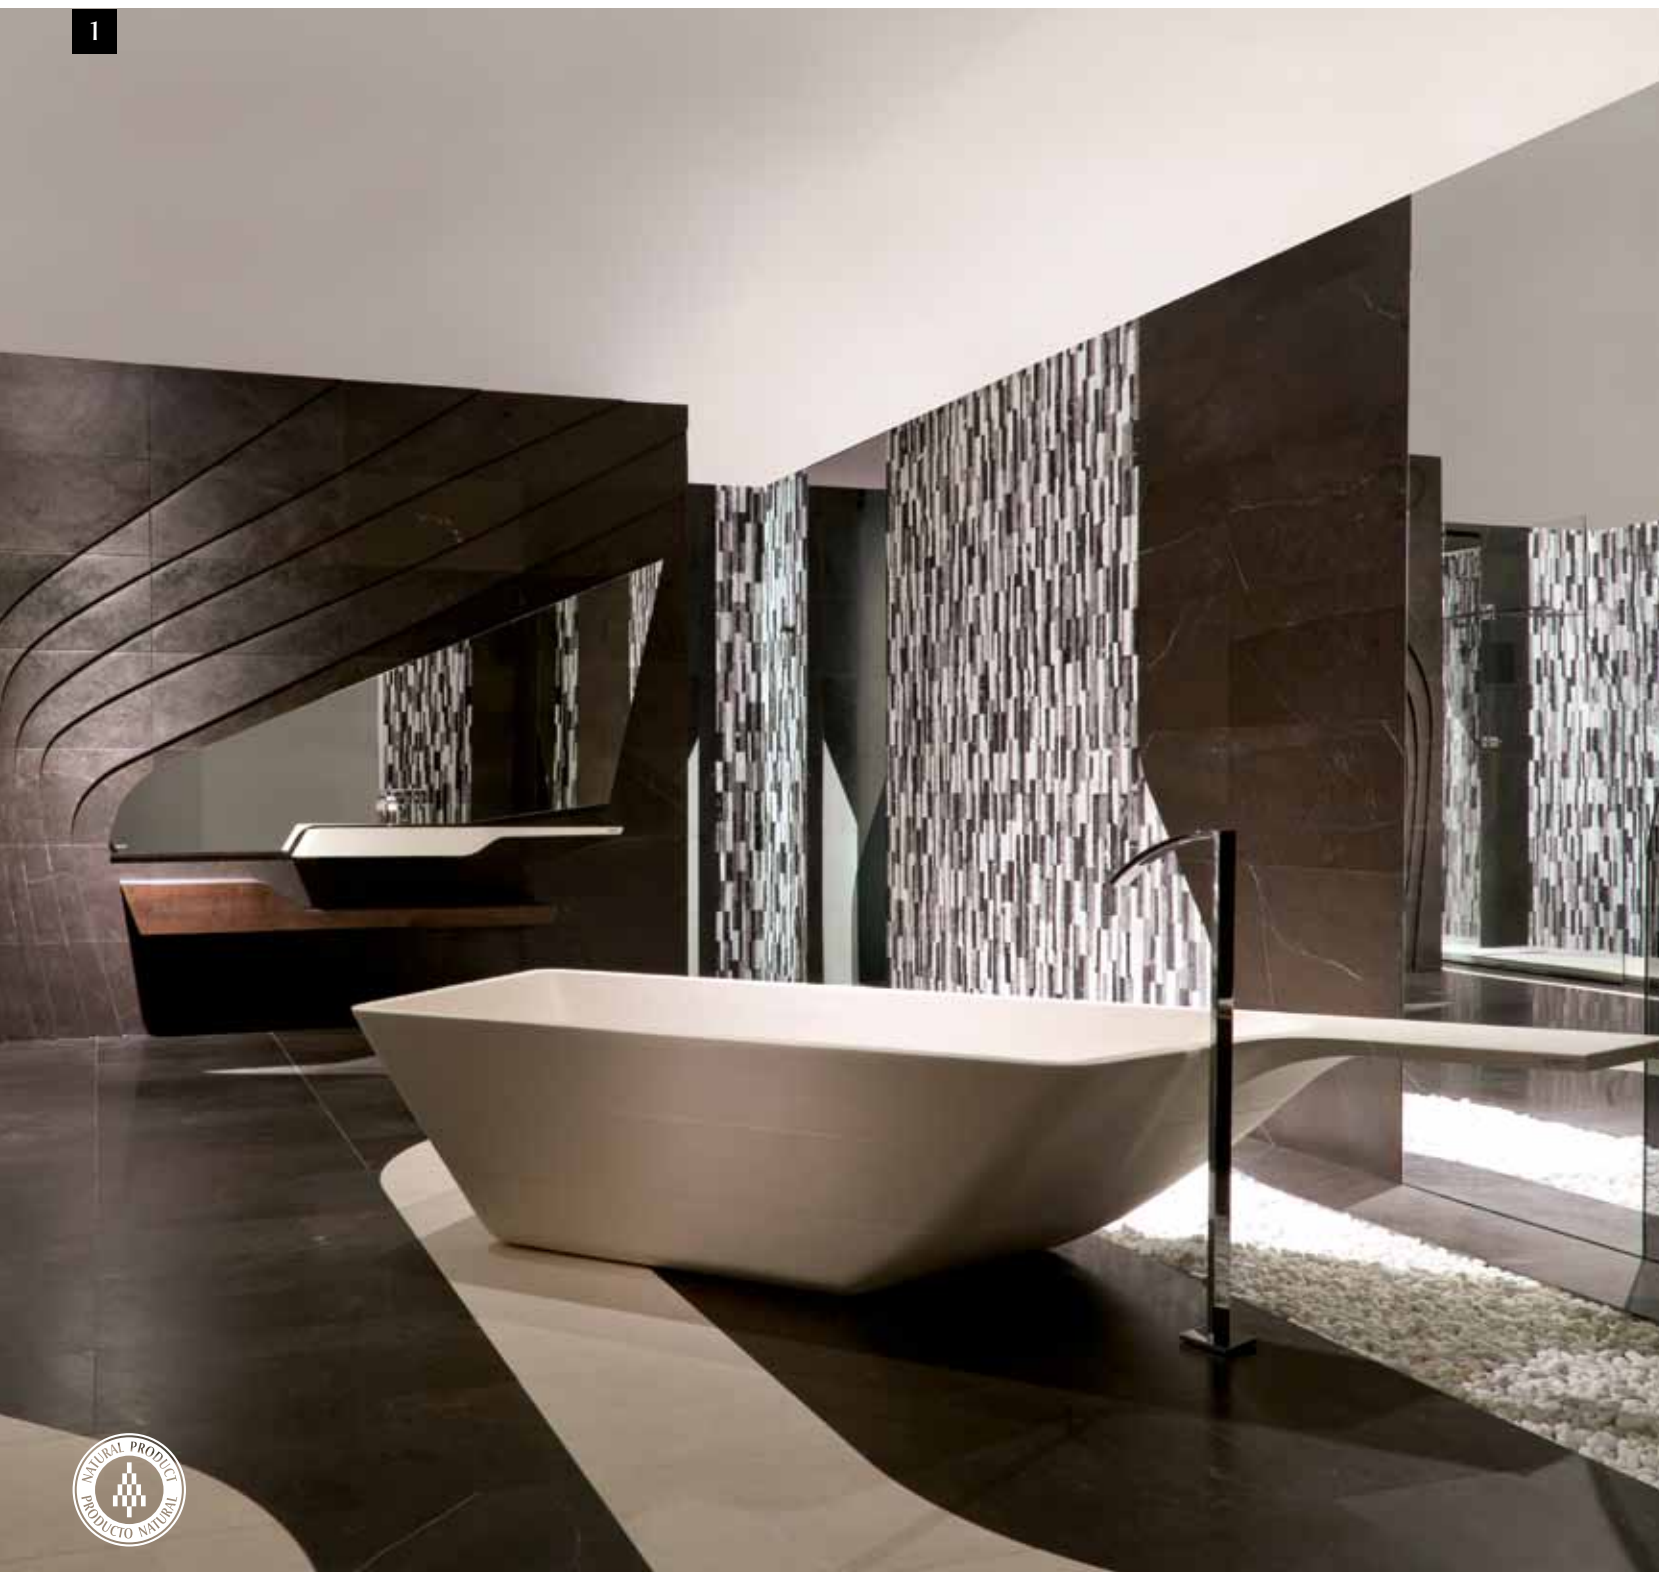

1

1

Floor: Natural Stone

A-CERO GLOSS CLASSICO BIOPROT 40x80x1,5 cm
A-CERO DARK CLASSICO BIOPROT 40x80x1,5 cm

Wall: Natural Stone

A-CERO DARK CLASSICO BIOPROT 40x80x1,5 cm
SPIRIT CURVAS A-CERO DARK CLASSICO BIOPROT
40x80 cm

Basin: Natural Stone

SPIRIT A-CERO GLOSS CLASSICO BIOPROT
145x42x12 cm

Basin mixer

IMAGINE
Single lever basin mixer

Bathroom furniture

SPIRIT ROBLE INTENSO 180x20x40 cm

Mirror

SPIRIT NEBOA 246,3x130,5 cm

Shower tray: Natural Stone

SPIRIT A-CERO GLOSS CLASSICO BIOPROT
170x80x5 cm

Bathtub: Natural Stone

SPIRIT A-CERO GLOSS CLASSICO BIOPROT
260x90x54 cm

Bath mixer

IMAGINE
Floor mounted bath spout