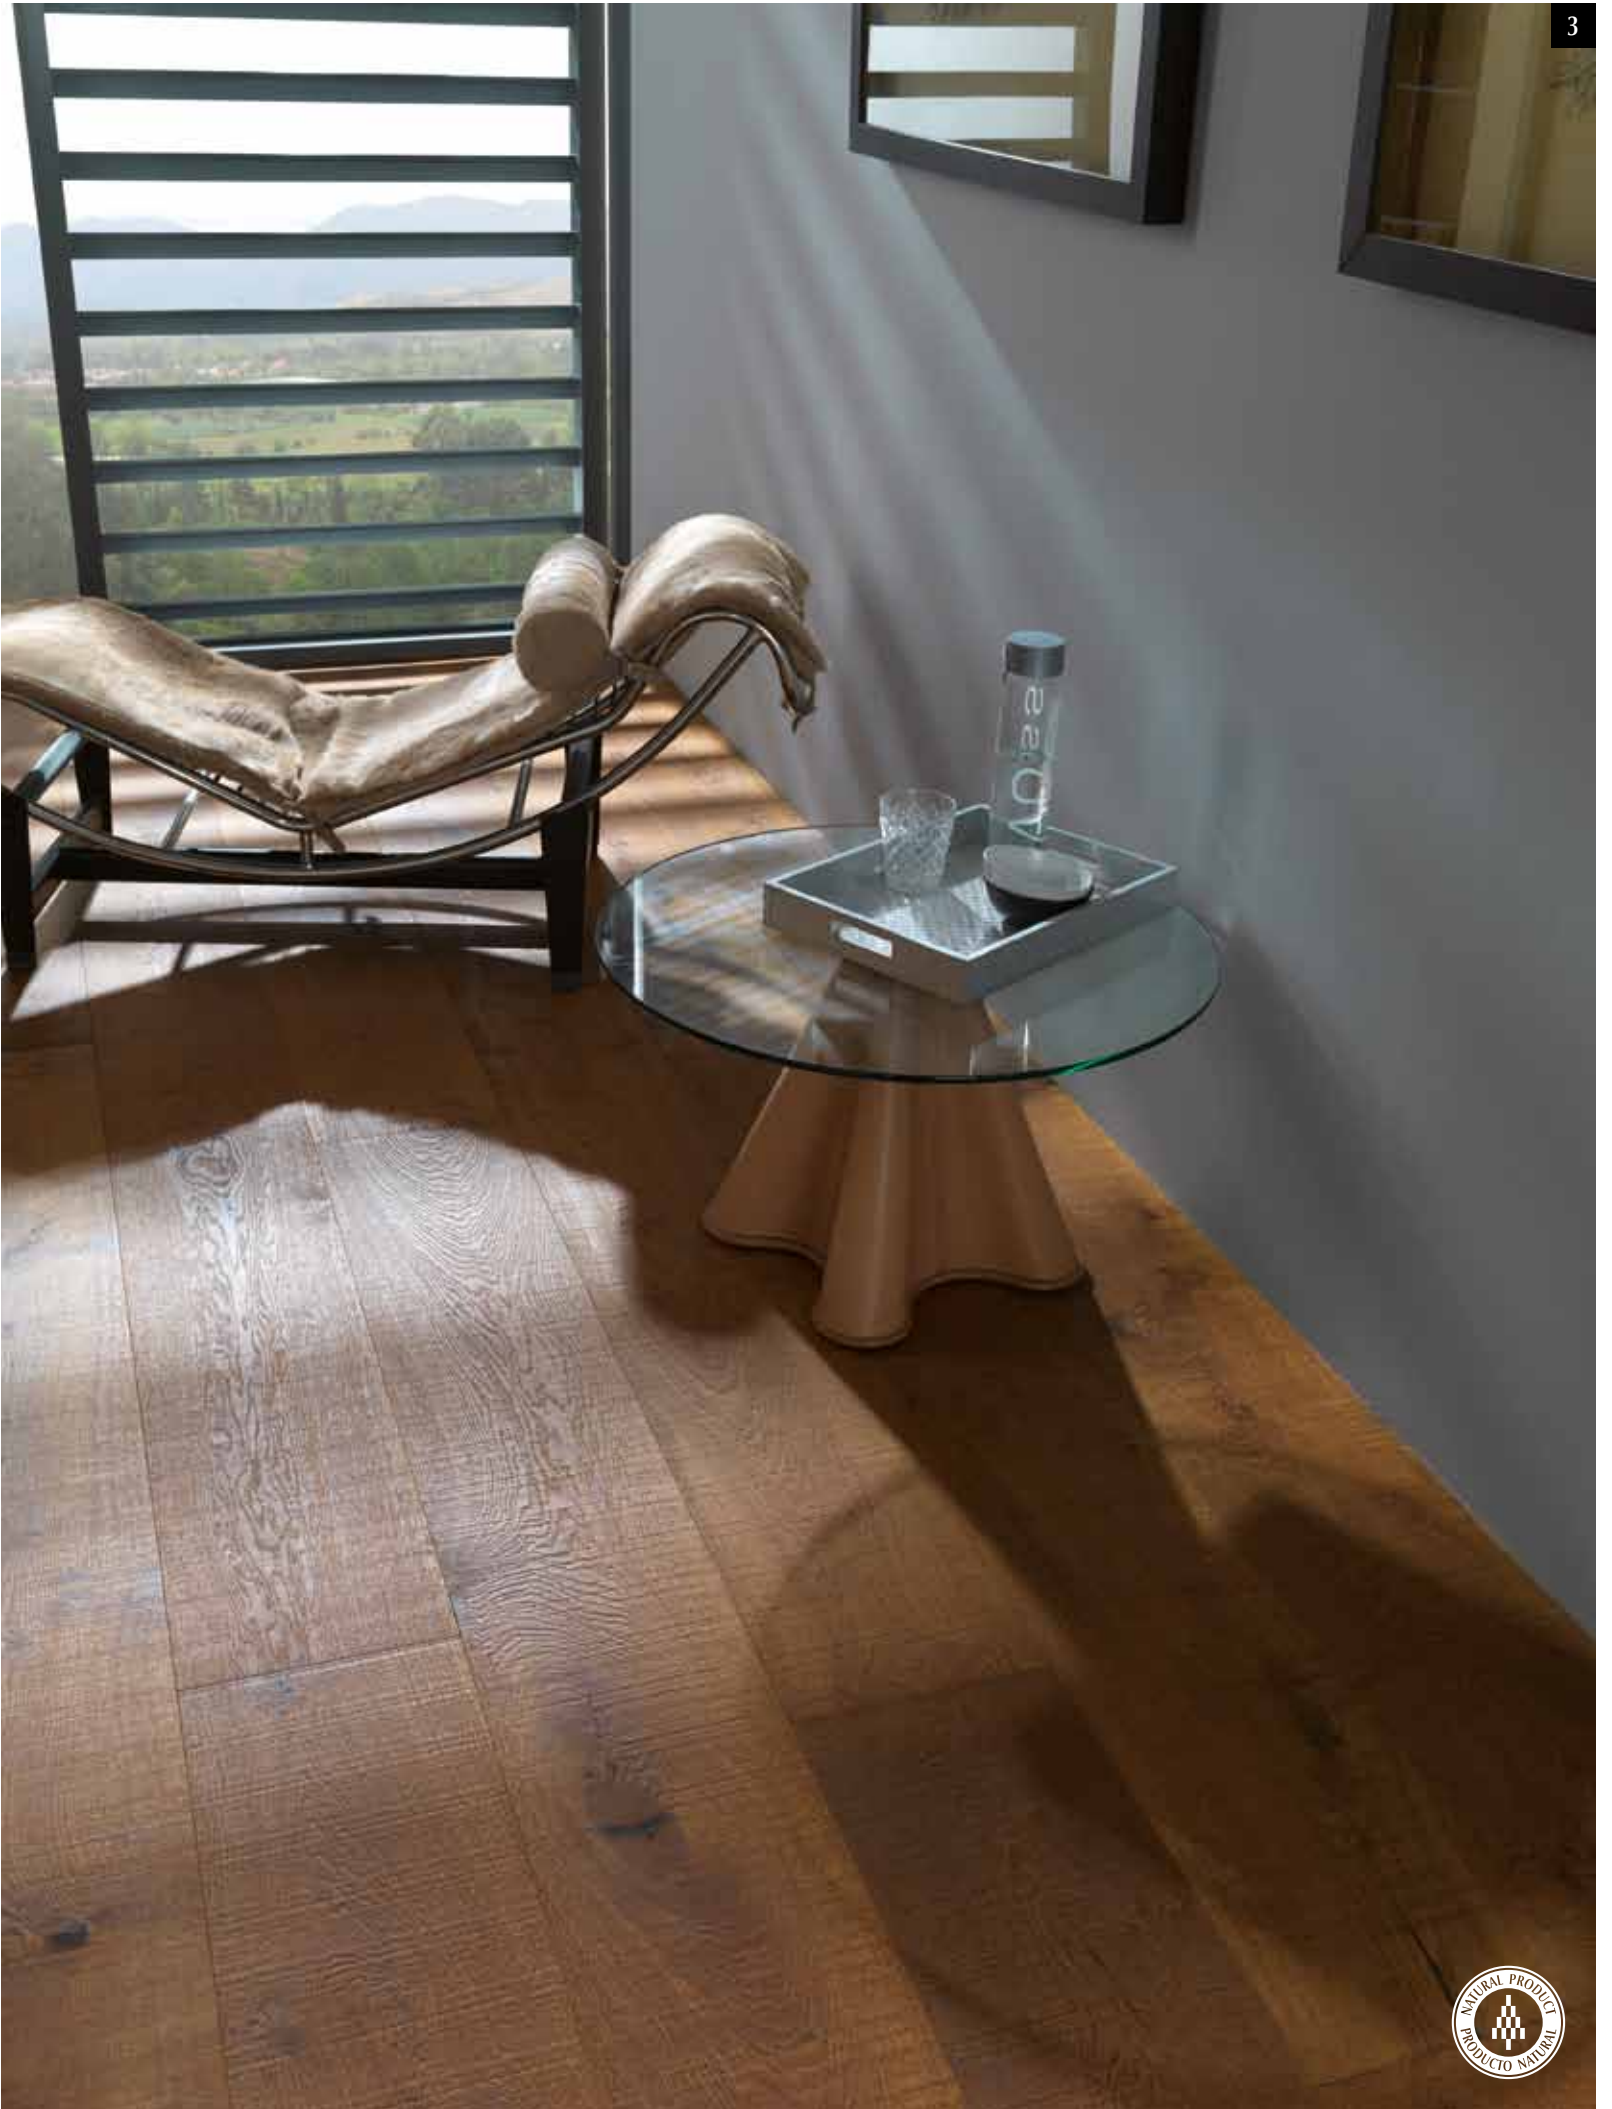

3
Natural Wood floor finish
LEGEND 1L NEUTRAL 26x220x1,5 cm