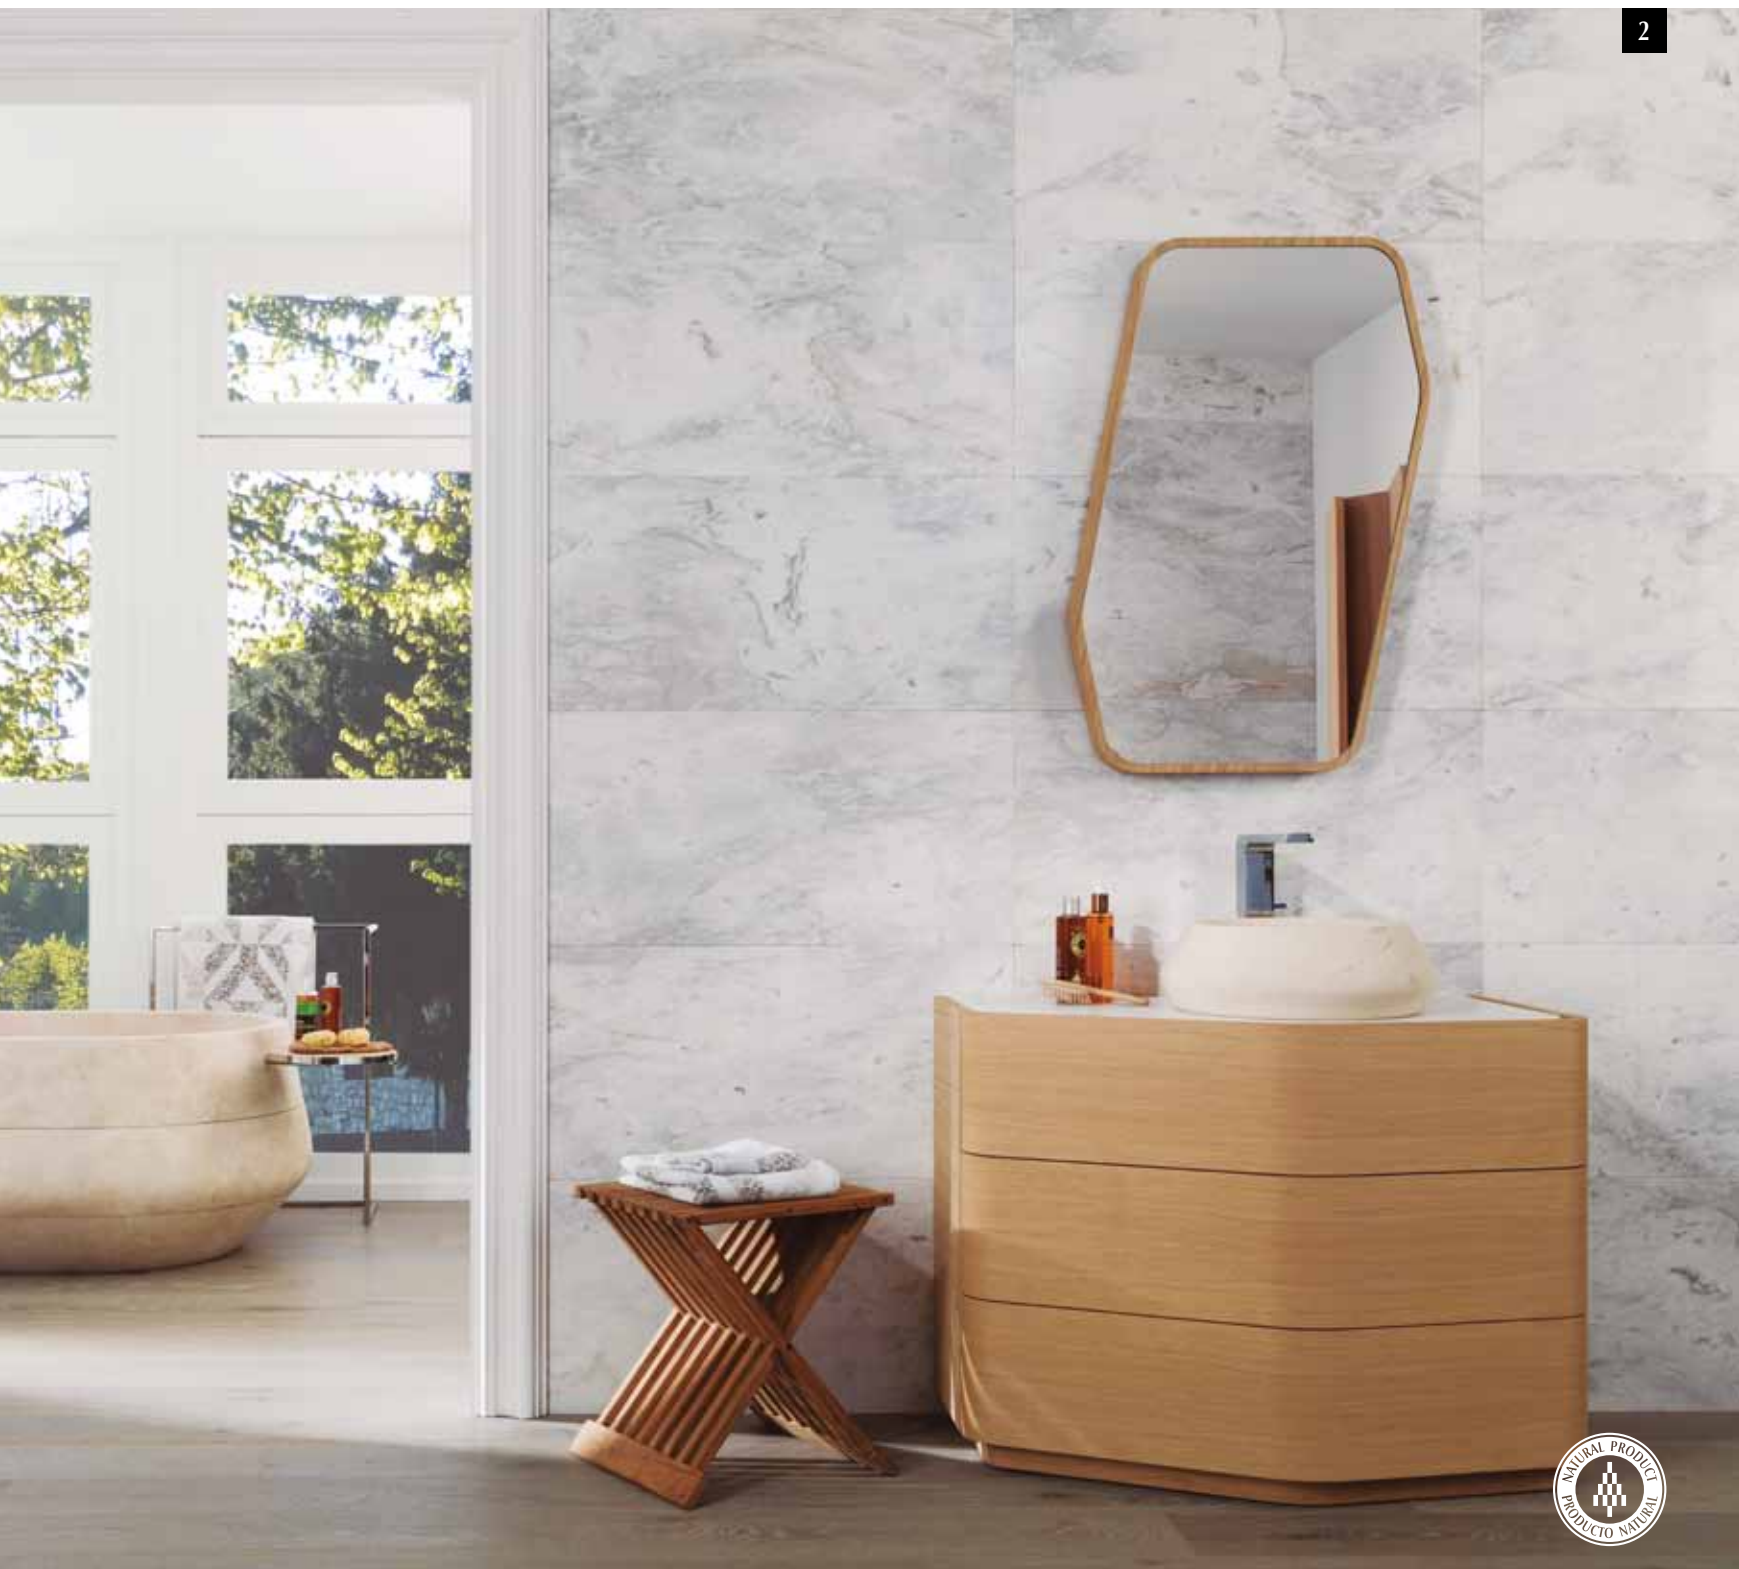

1

Floor: Natural Stone
GREY AGED HOME BIOPROT 50x100x2 cm

Wall: Natural Stone
ANNAPURNA HOME BIOPROT 40x80x1,5 cm
THASSOS ICE PULIDO BIOPROT 40x80x2 /
40x80x1,5 cm

Bathroom accessories
CONJUNTO ZEN STONE NOGAL WARM BLANCO
ATHENAS CLASSICO BIOPROT 87,5x40x47 cm

Shower tray: Natural Stone
ZEN BLANCO ATHENAS CLASSICO BIOPROT
120x90x5 cm

Basin mixer
LOUNGE - CROMO
Basin mixer

2

Floor: Natural Stone
MINI EDEN TEXTURE 1L ALMOND 19x210x1,15 cm

Wall: Natural Stone
ARCTIC WHITE PULIDO BIOPROT 40x80x1,5 cm

Bathroom furniture
MEN(H)IR 3C NATURAL ATHENAS CLASSICO
BIOPROT 94x56,6x71 cm

Basin: Natural Stone
MEN(H)IR CREMA ITALIA CLASSICO BIOPROT
42ø x14 cm

Basin mixer
LOUNGE - CROMO
Basin mixer. High spout

Mirror
MEN(H)IR S NATURAL 60x90x5 cm

Bathtub: Natural Stone
MEN(H)IR CREMA ITALIA CLASSICO BIOPROT -
NATURAL BIOPROT 185x90x54 cm