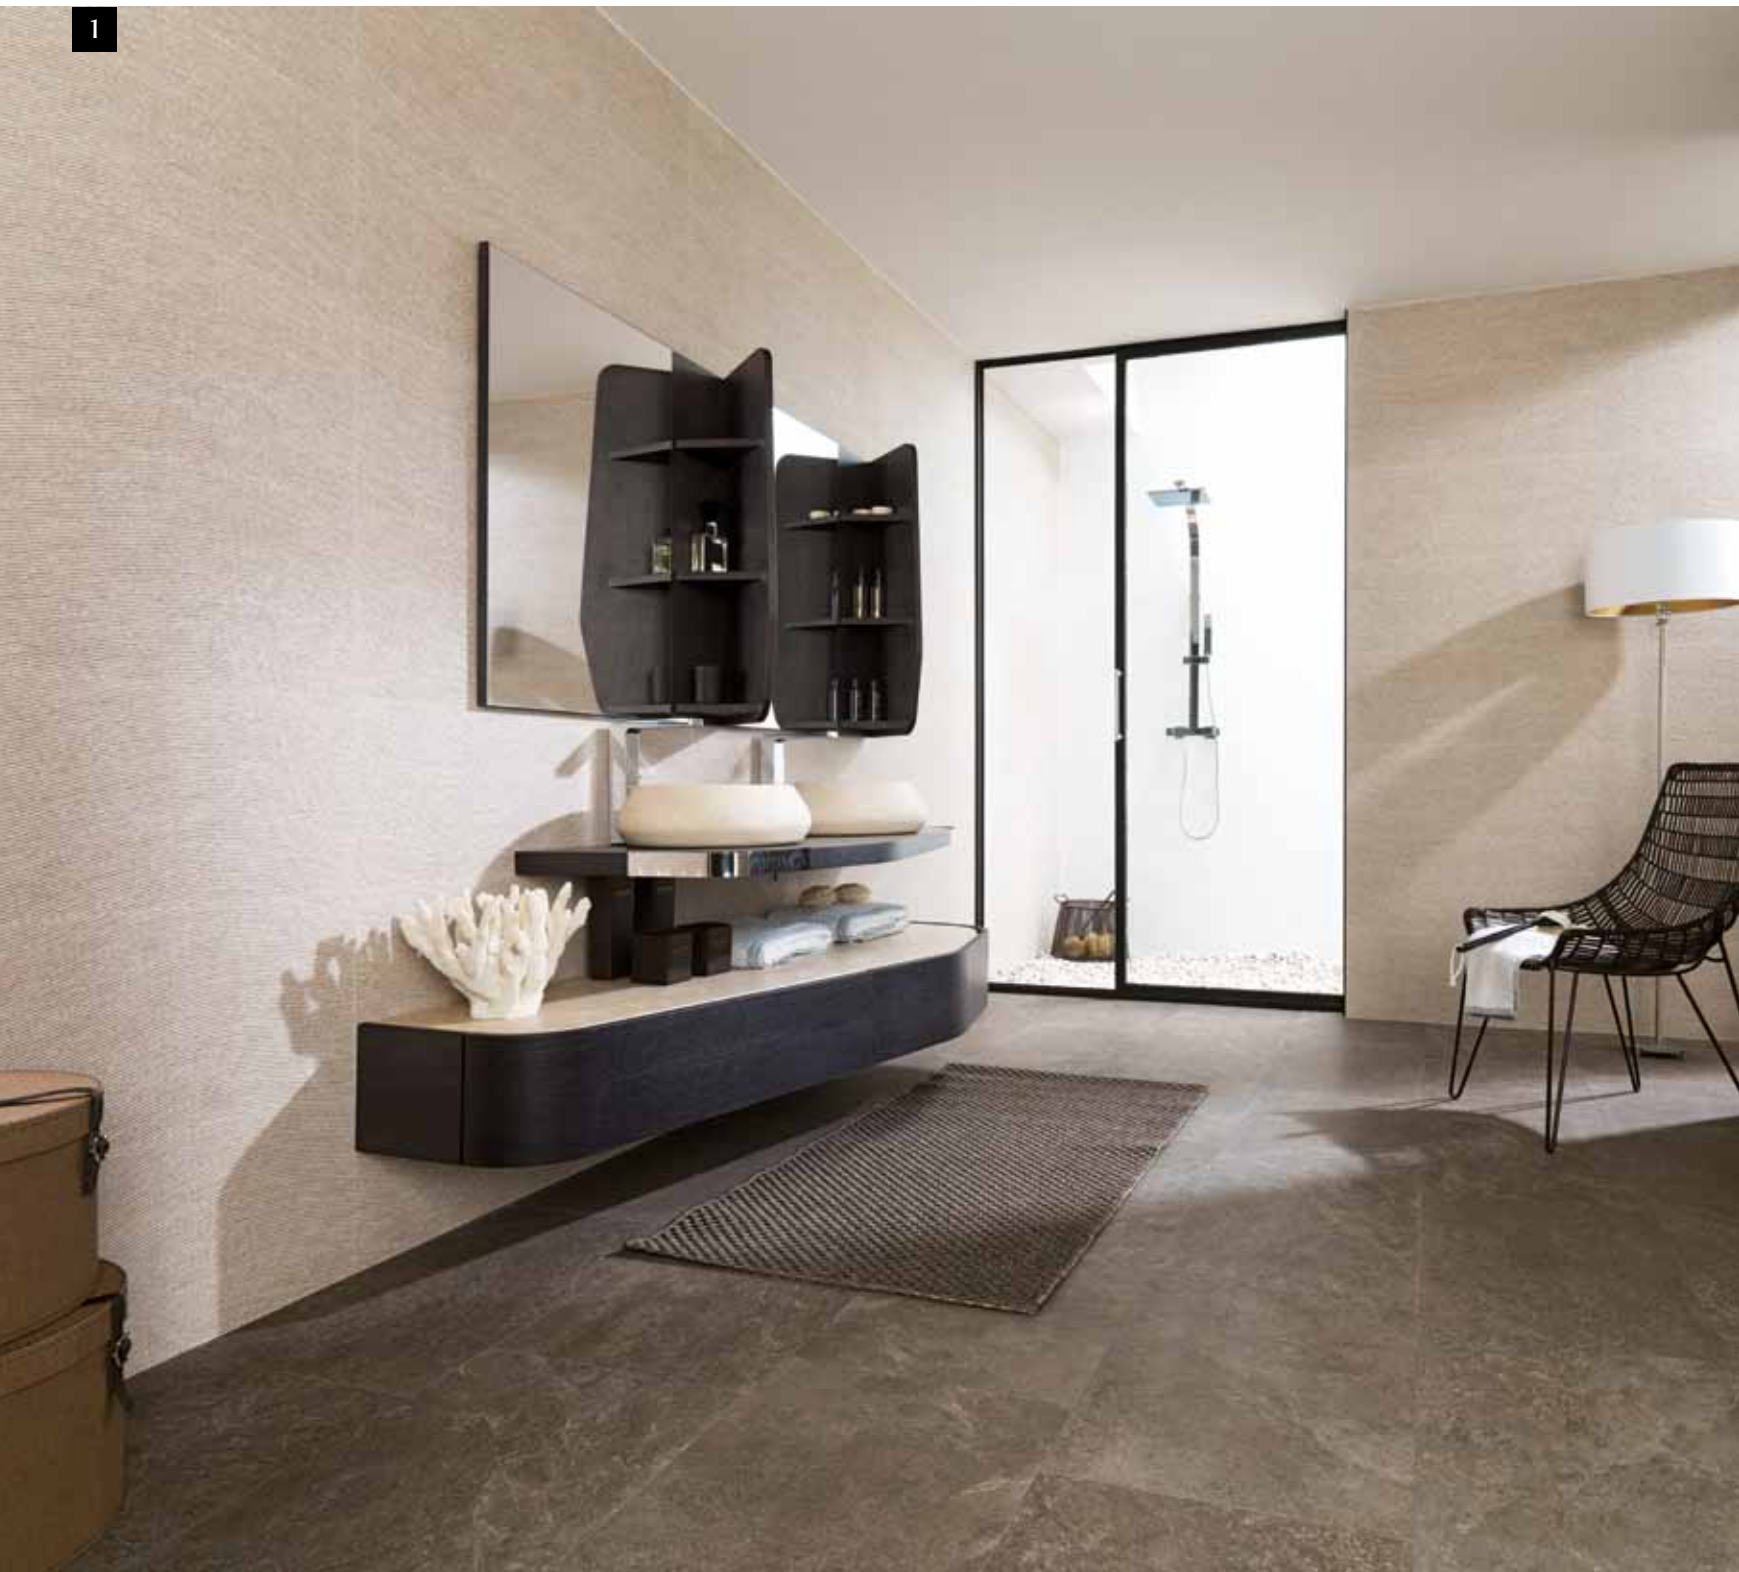

1

1

STON-KER Floor tiles
CASCAIS NOCE 44x66 cm
Grout
COLORSTUK TABACO

Wall tiles
NARA BEIGE 33,3x100 cm
Grout
COLORSTUK BEIGE

Bathroom furniture
MEN(H)IR L ROBLE ANTRACITA /
CREMA ITALIA 183x61,5x22 cm

Basin work top
MEN(H)IR L ROBLE ANTRACITA
150x60x5 cm

Basin: Natural Stone
MEN(H)IR CREMA ITALIA CLASSICO
BIOPROT 42øx14 cm

Basin mixer
LOUNGE - CROMO
Basin mixer. High spout

Vertical shelf
MEN(H)IR I ROBLE ANTRACITA
90x30x25,7 cm

Mirror
MEN(H)IR ROBLE ANTRACITA
90x60 cm

2

STON-KER Floor tiles
PARK ACERO 59,6x59,6 cm
Grout
COLORSTUK MANHATTAN

Wall tiles
PARK ACERO & PARK LINEAL ACERO
31,6x90 cm
Grout
COLORSTUK MANHATTAN

Basin: Natural Stone
AZRAMA PRIMITIVE VANITY HABANA
BROWN CLASSICO BIOPROT
55,2x55,2x85 cm

Basin mixer
FUTURE - CROMO
3 Hole wall mounted basin mixer