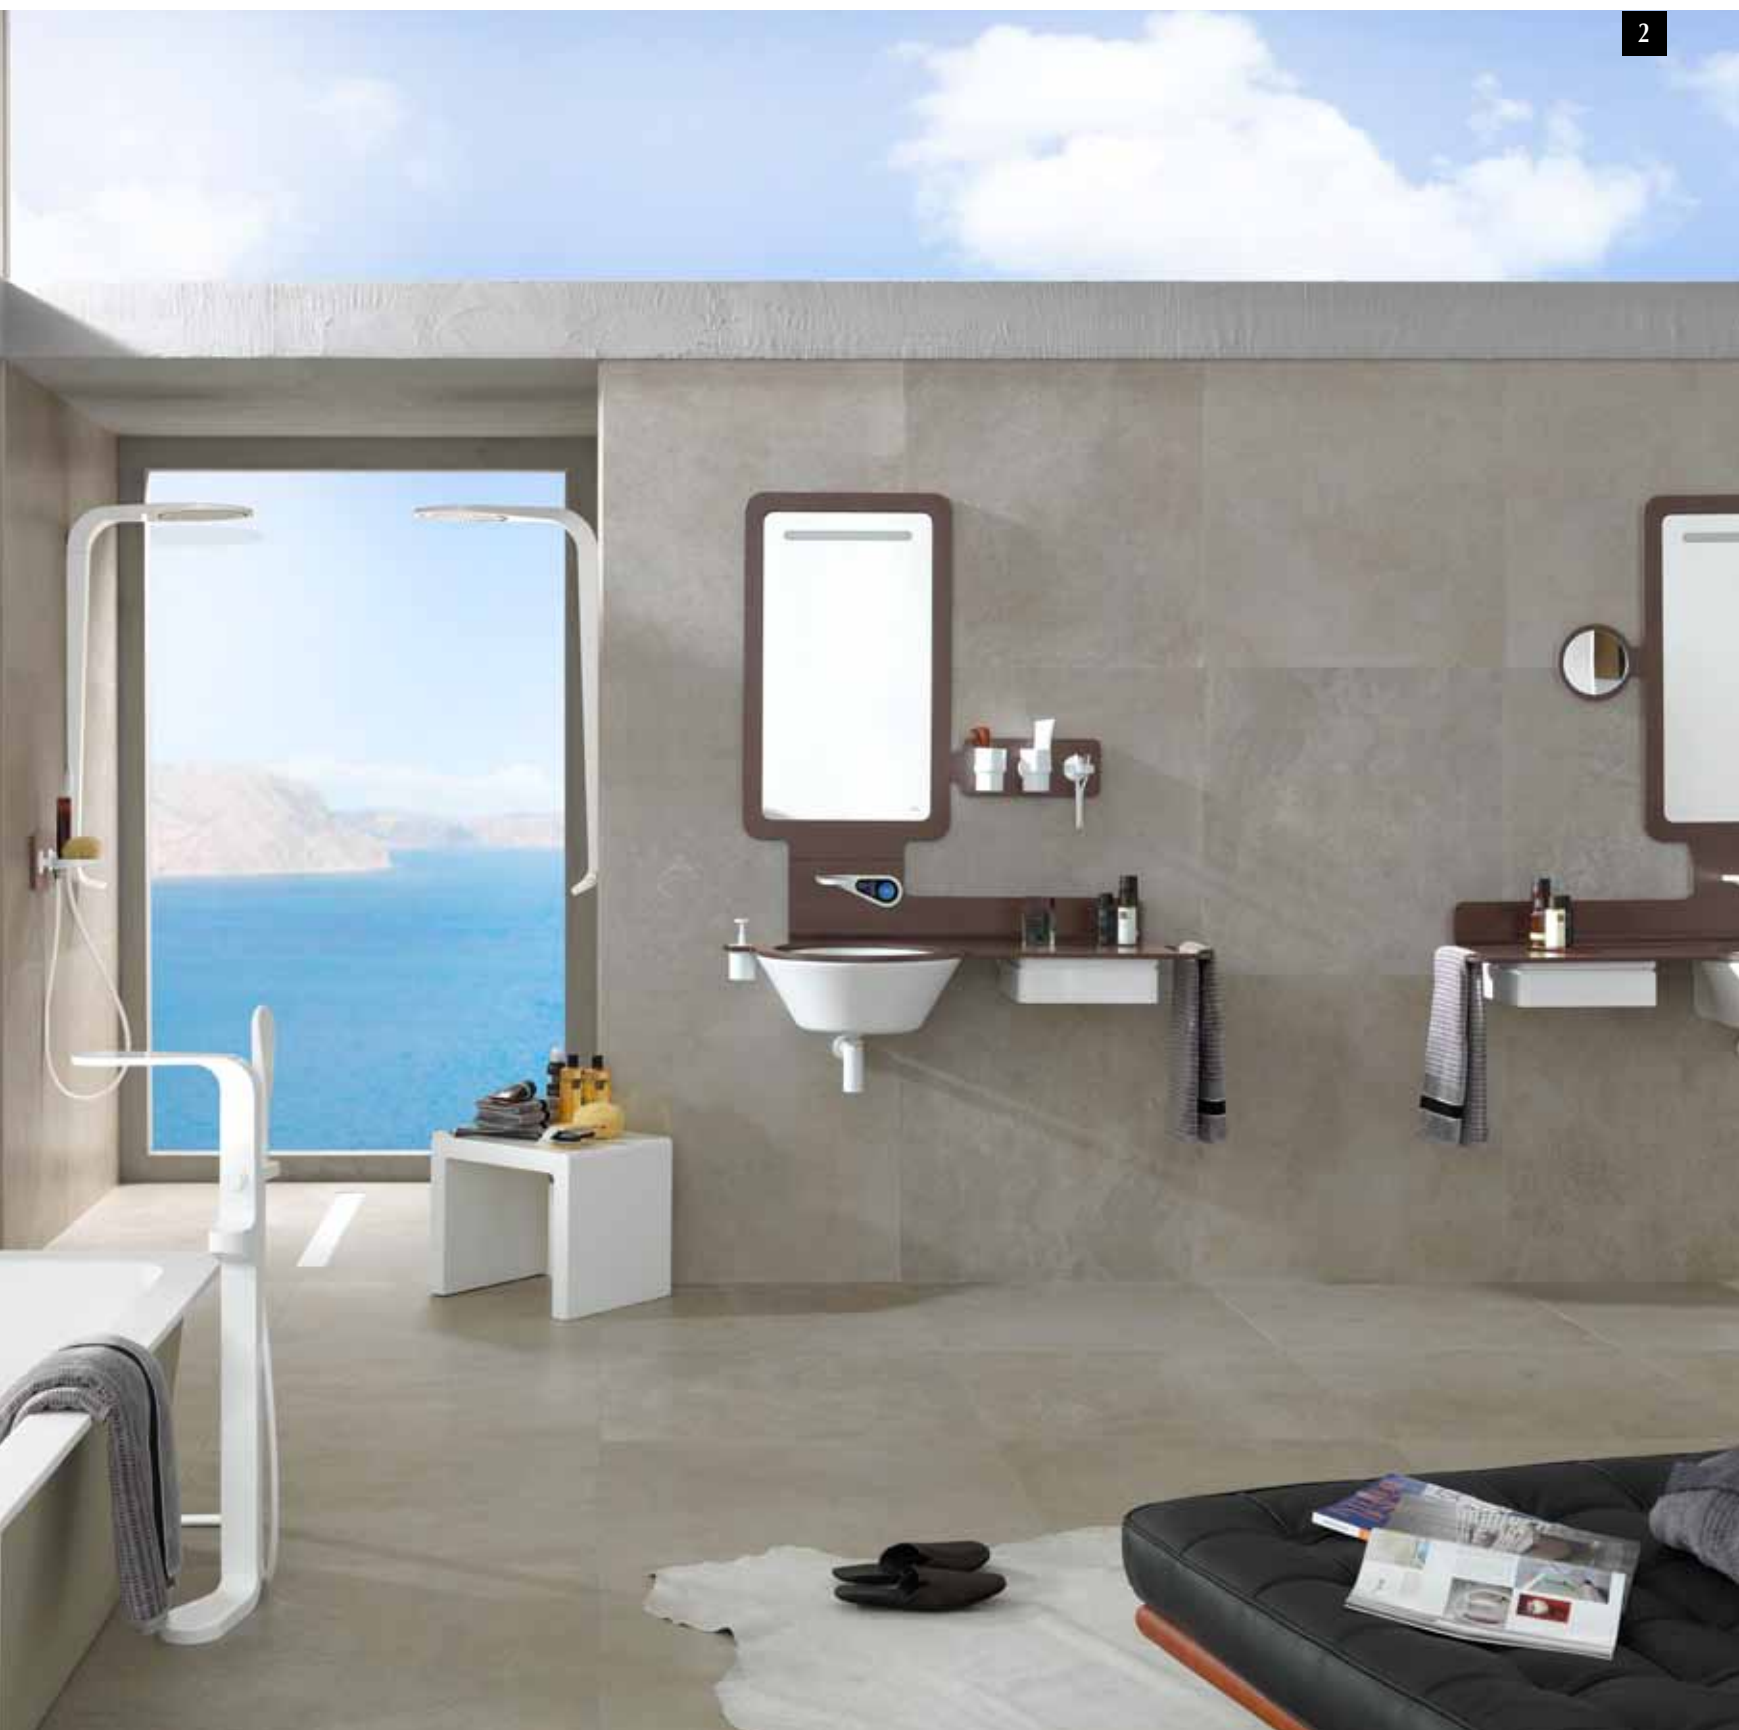

2

STON-KER Floor tiles
PORTLAND ARENA 59,6x59,6 cm
Grout
COLORSTUK BEIGE

STON-KER Wall tiles
PORTLAND ARENA 59,6x59,6 cm
Grout
COLORSTUK GRIS

Bathroom furniture
PACK MOOD ROBLE 120 cm

Basin mixer
MOOD BLANCO
Digital basin mixer

Bathtub
MODUL TÓRTOLA / KRION® STONE
Stainless steel structure with towel rail

Bath mixer
MOOD BLANCO
Floor mounted bath shower mixer

Shower column
MOOD BLANCO
3 ways thermostatic digital shower column

Shower grating
LINEAL WHITE 80 cm

Sanitaryware
MOOD ROBLE/BLANCO
Mood toilet pack. Wall hung pan