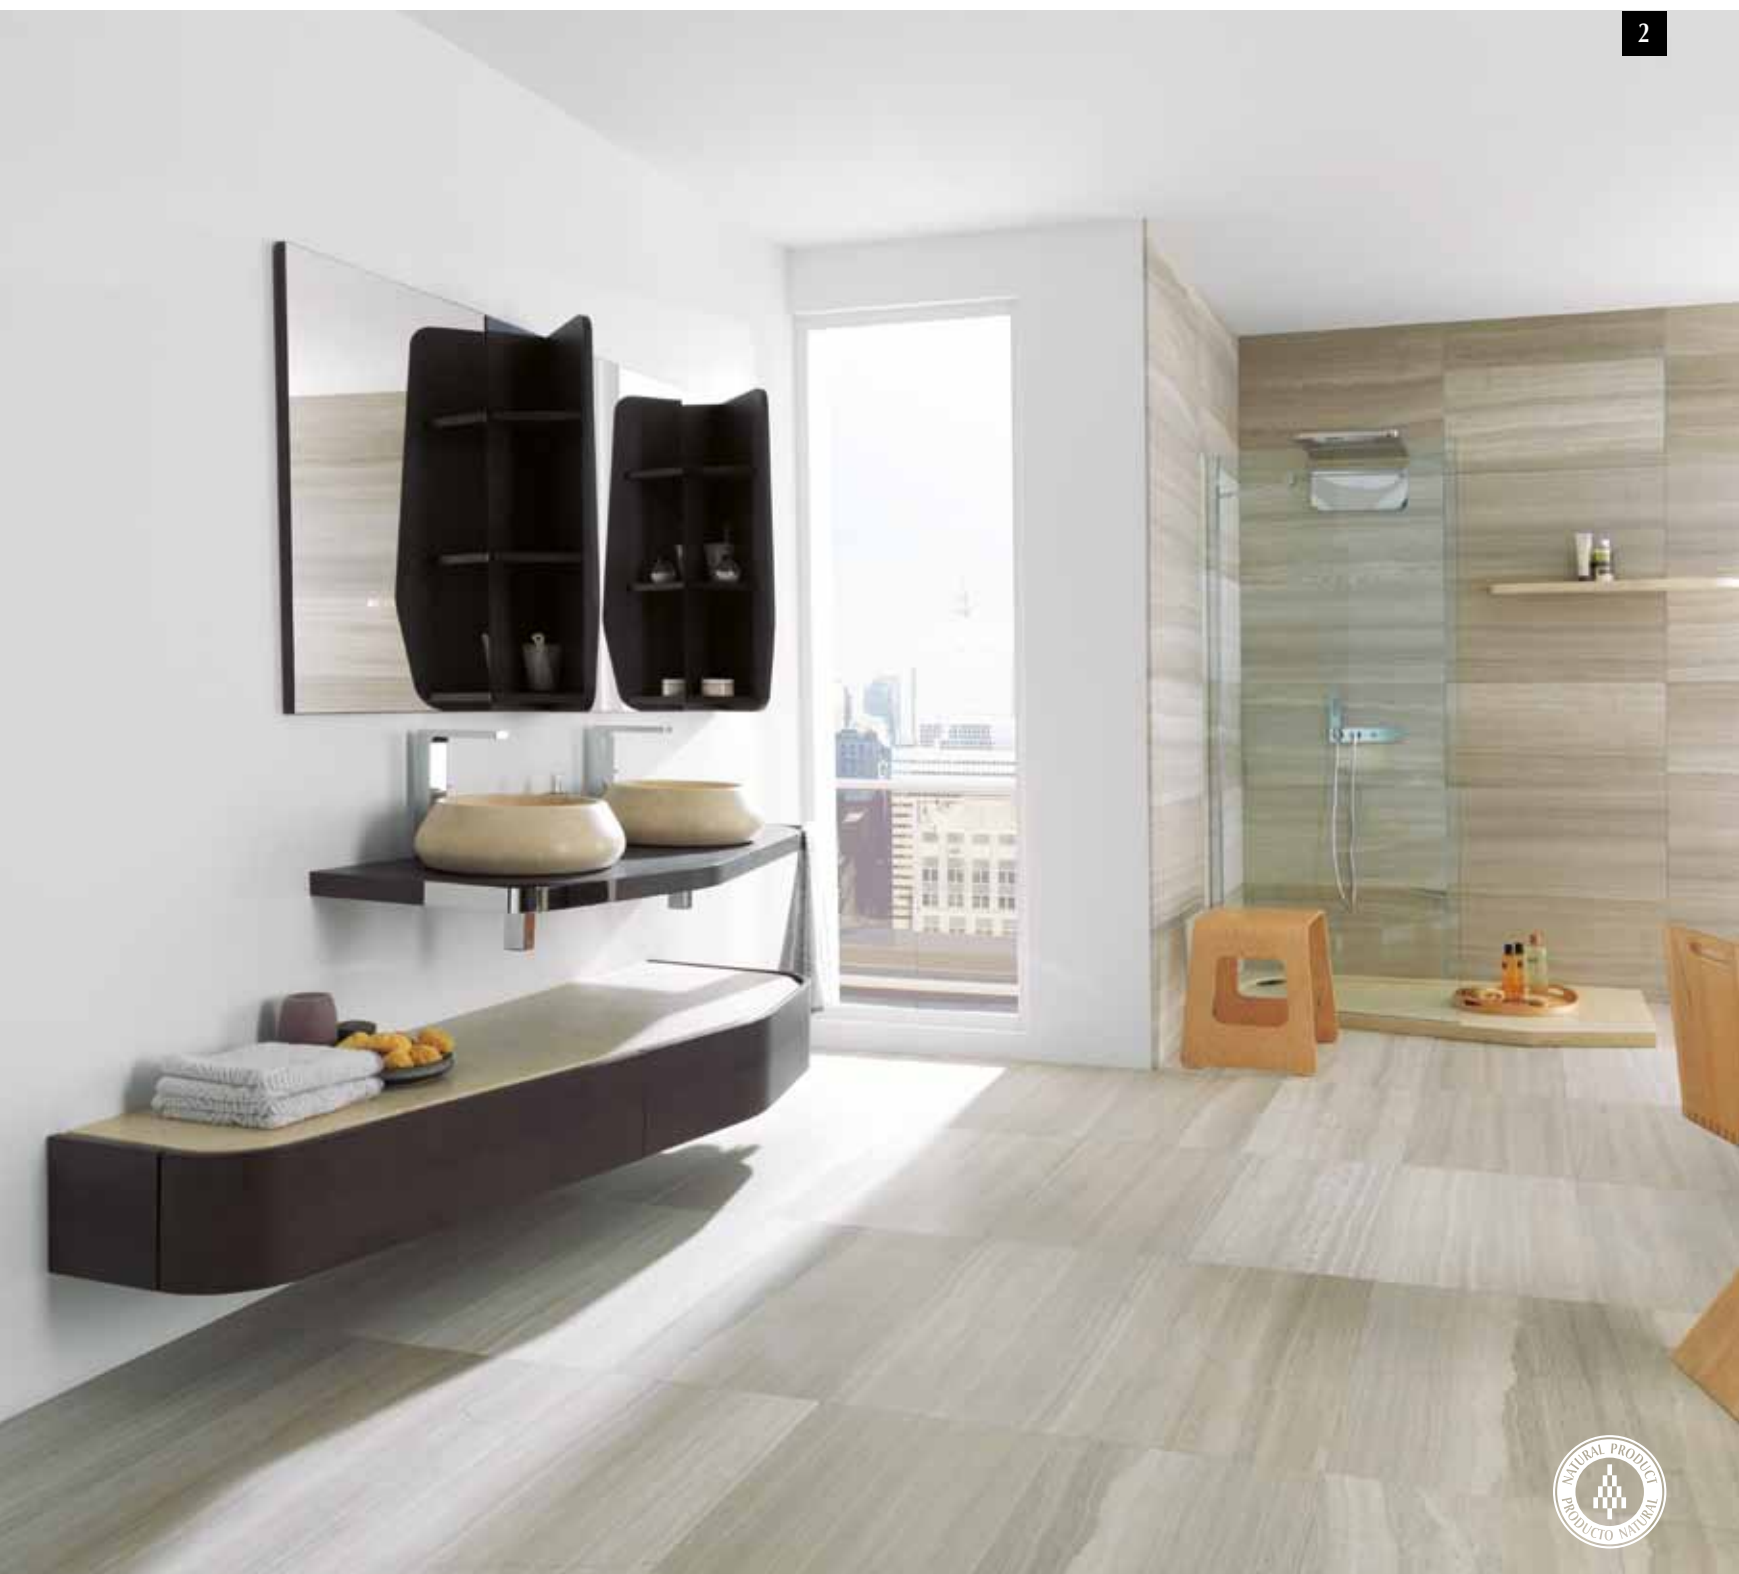

**Shower tray: Natural Stone**

SPIRIT A-CERO GLOSS CLASSICO BIOPROT  
 170x80x5 cm

**Bathtub: Natural Stone**

SPIRIT A-CERO GLOSS CLASSICO BIOPROT  
 260x90x54 cm

**Bath mixer**

IMAGINE  
 Floor mounted bath spout