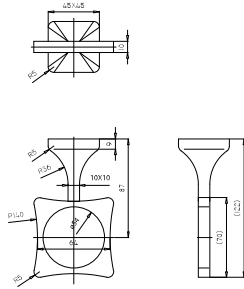

# DUNE

accessories - accessoires

Towel holder  
Anneau porte-serviettes

100042453 N634051201		Chrome Chromé		92,00 €
100123848 N634560016		Bronze Bronze		99,00 €
100123849 N634560017		Gold Or		99,00 €

Wall mounted soap dish  
Porte-savon fixe