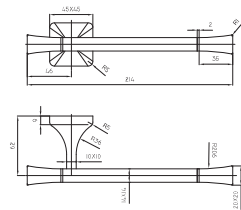

Roll holder without cover
Porte-papier sans couvercle

100042454 N634111601		Chrome Chromé		75,00 €
100123852 N634560019		Bronze Bronze		85,00 €
100123853 N634560022		Gold Or		85,00 €