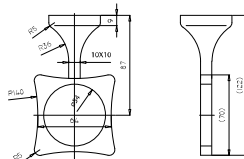

Wall mounted tumbler holder
Porte-gobelet fixe

100042457 N634560001		Chrome Chromé		77,00 €
100123854 N634560023		Bronze Bronze		96,00 €
100123855 N634560021		Gold Or		96,00 €