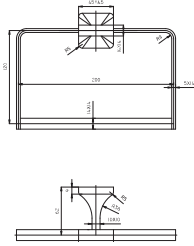

# DUNE

accessories - accessoires

Towel holder  
Anneau porte-serviettes

100042453 N634051201		Chrome Chromé		92,00 €
100123848 N634560016		Bronze Bronze		99,00 €
100123849 N634560017		Gold Or		99,00 €

Wall mounted soap dish  
Porte-savon fixe