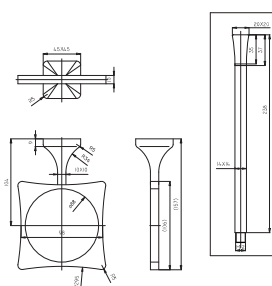

Roll holder without cover  
Porte-papier sans couvercle

100042454 N634111601		Chrome Chromé		75,00 €
100123852 N634560019		Bronze Bronze		85,00 €
100123853 N634560022		Gold Or		85,00 €

Wall mounted brush holder  
Porte-balai fixe